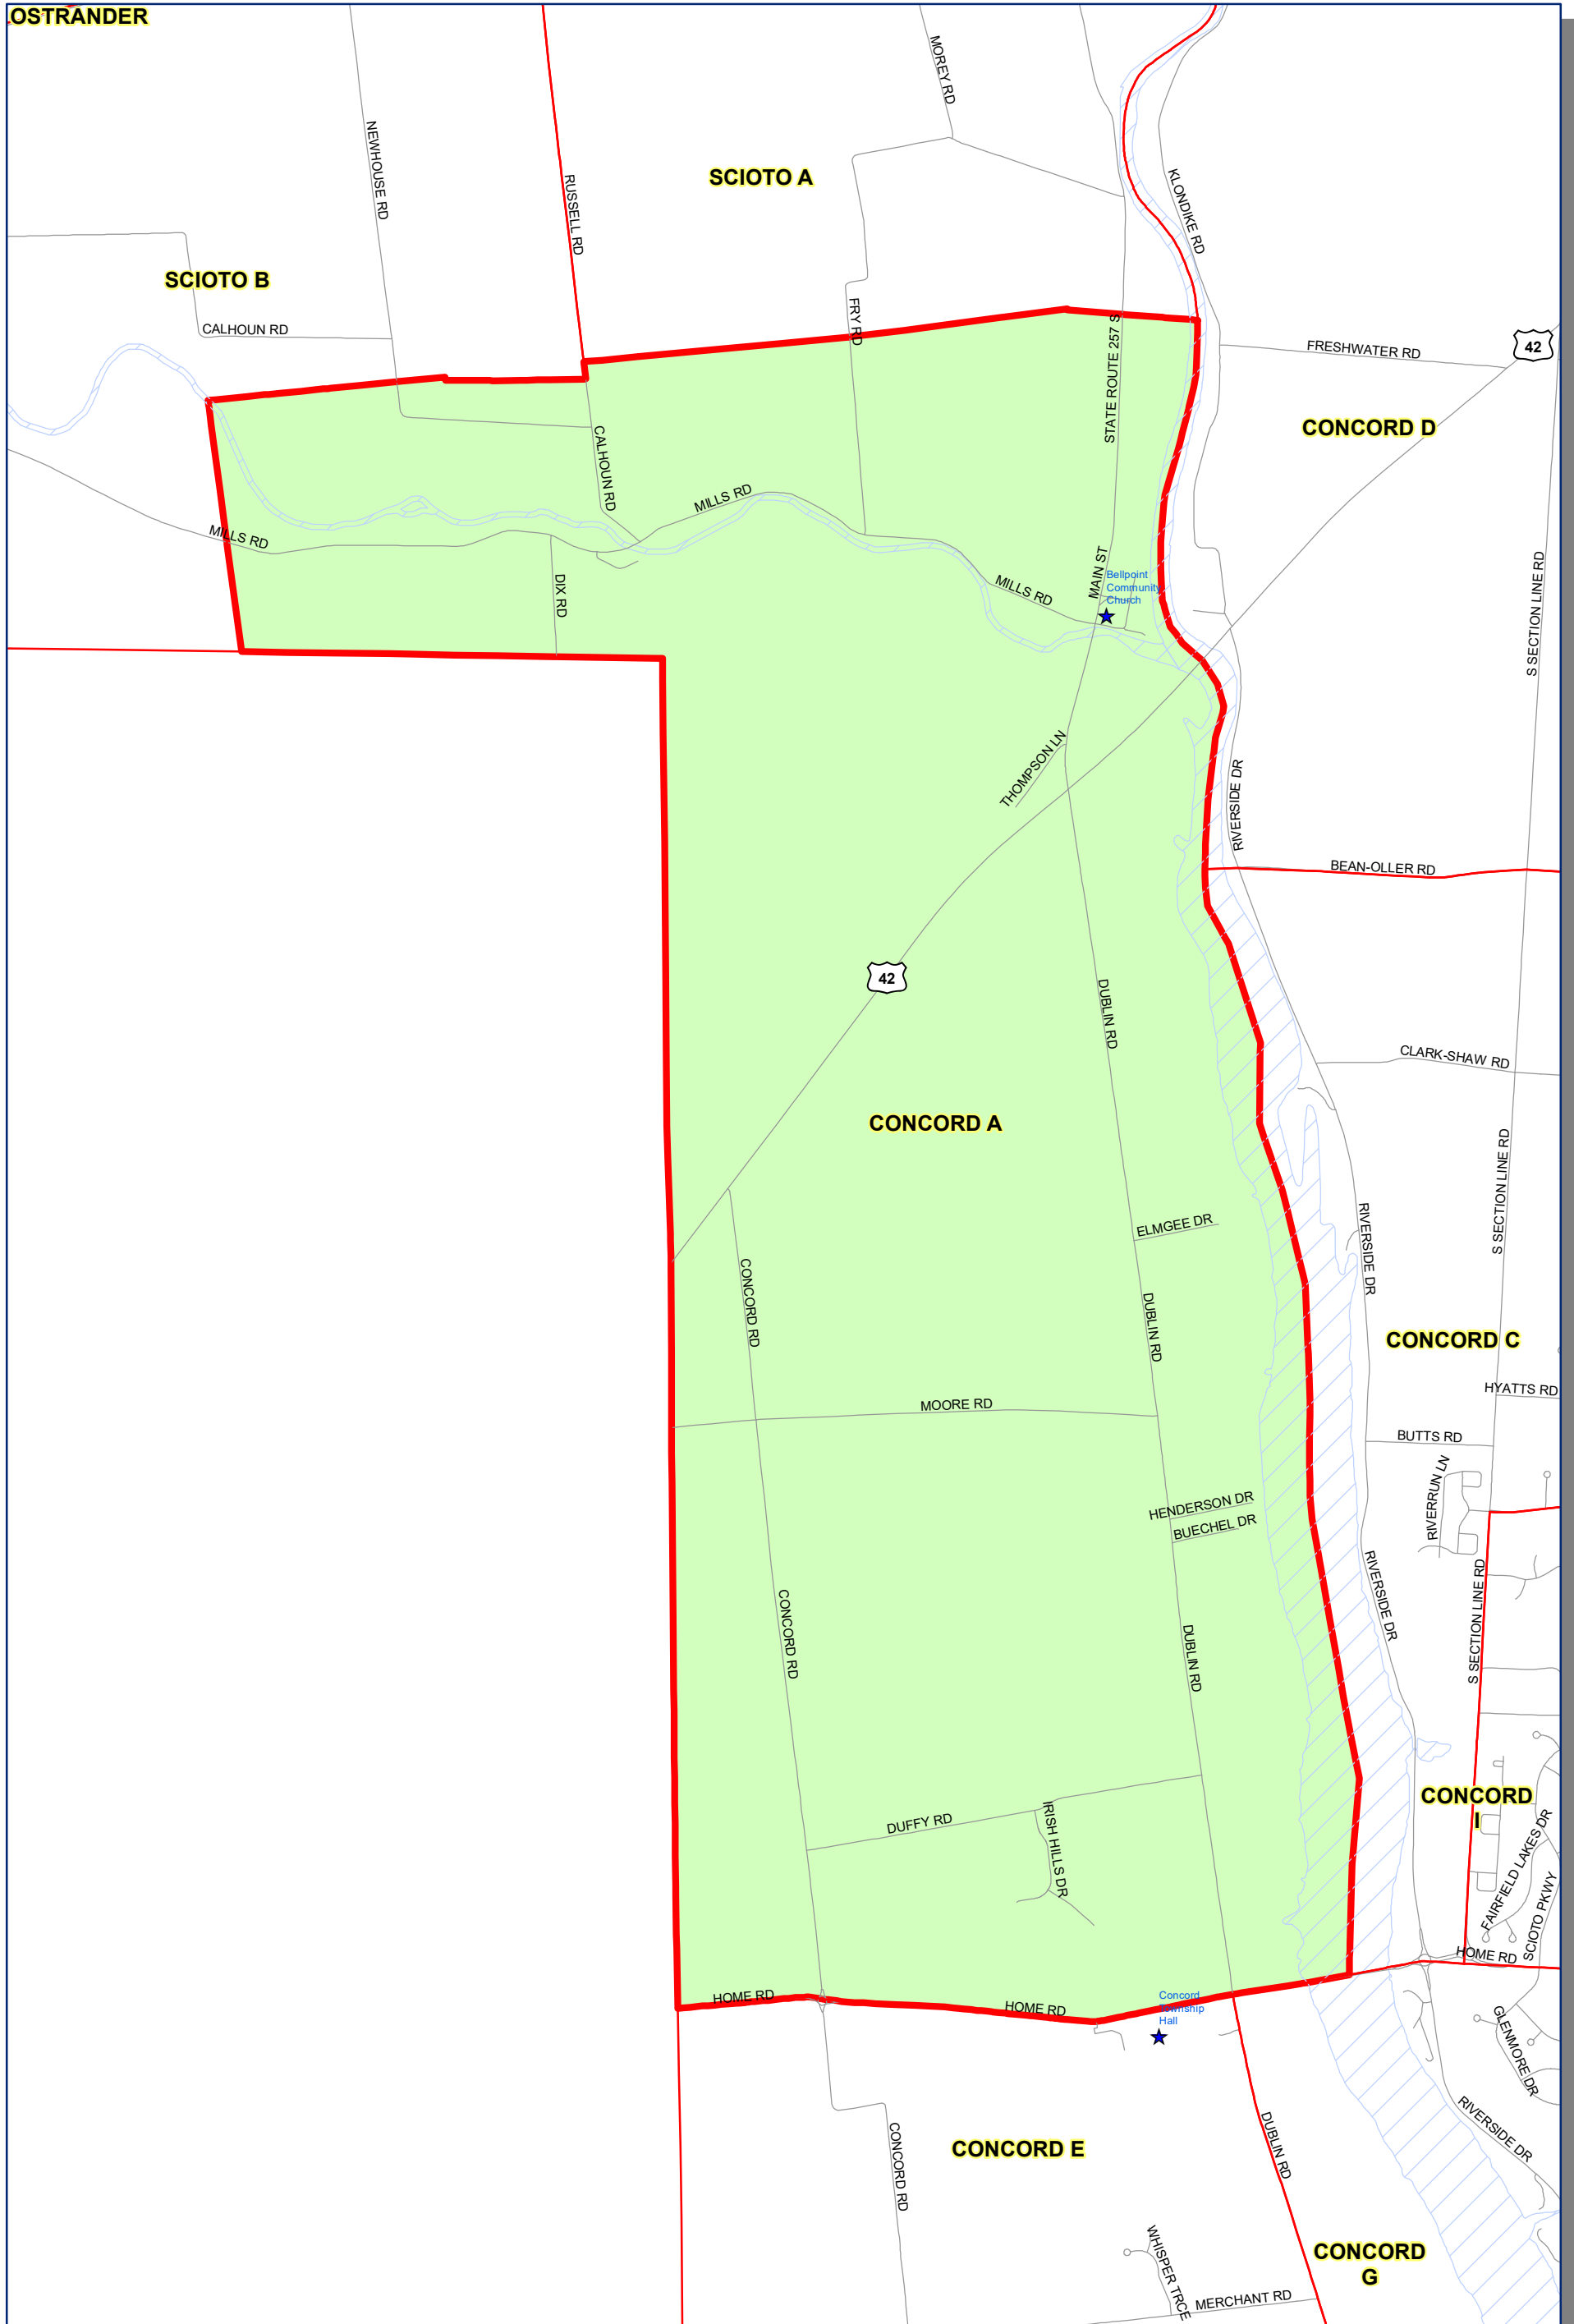

Polling Place:
BELLPOINT COMMUNITY CHURCH
4771 STATE ROUTE 257 S

The Precinct and Polling Places information has been provided by Delaware County Board of Elections and is updated as of September 2022. Please contact the Board of Elections at 740-833-2080 for the latest updates.

Prepared by: Delaware County Auditor's GIS Office
September 2022