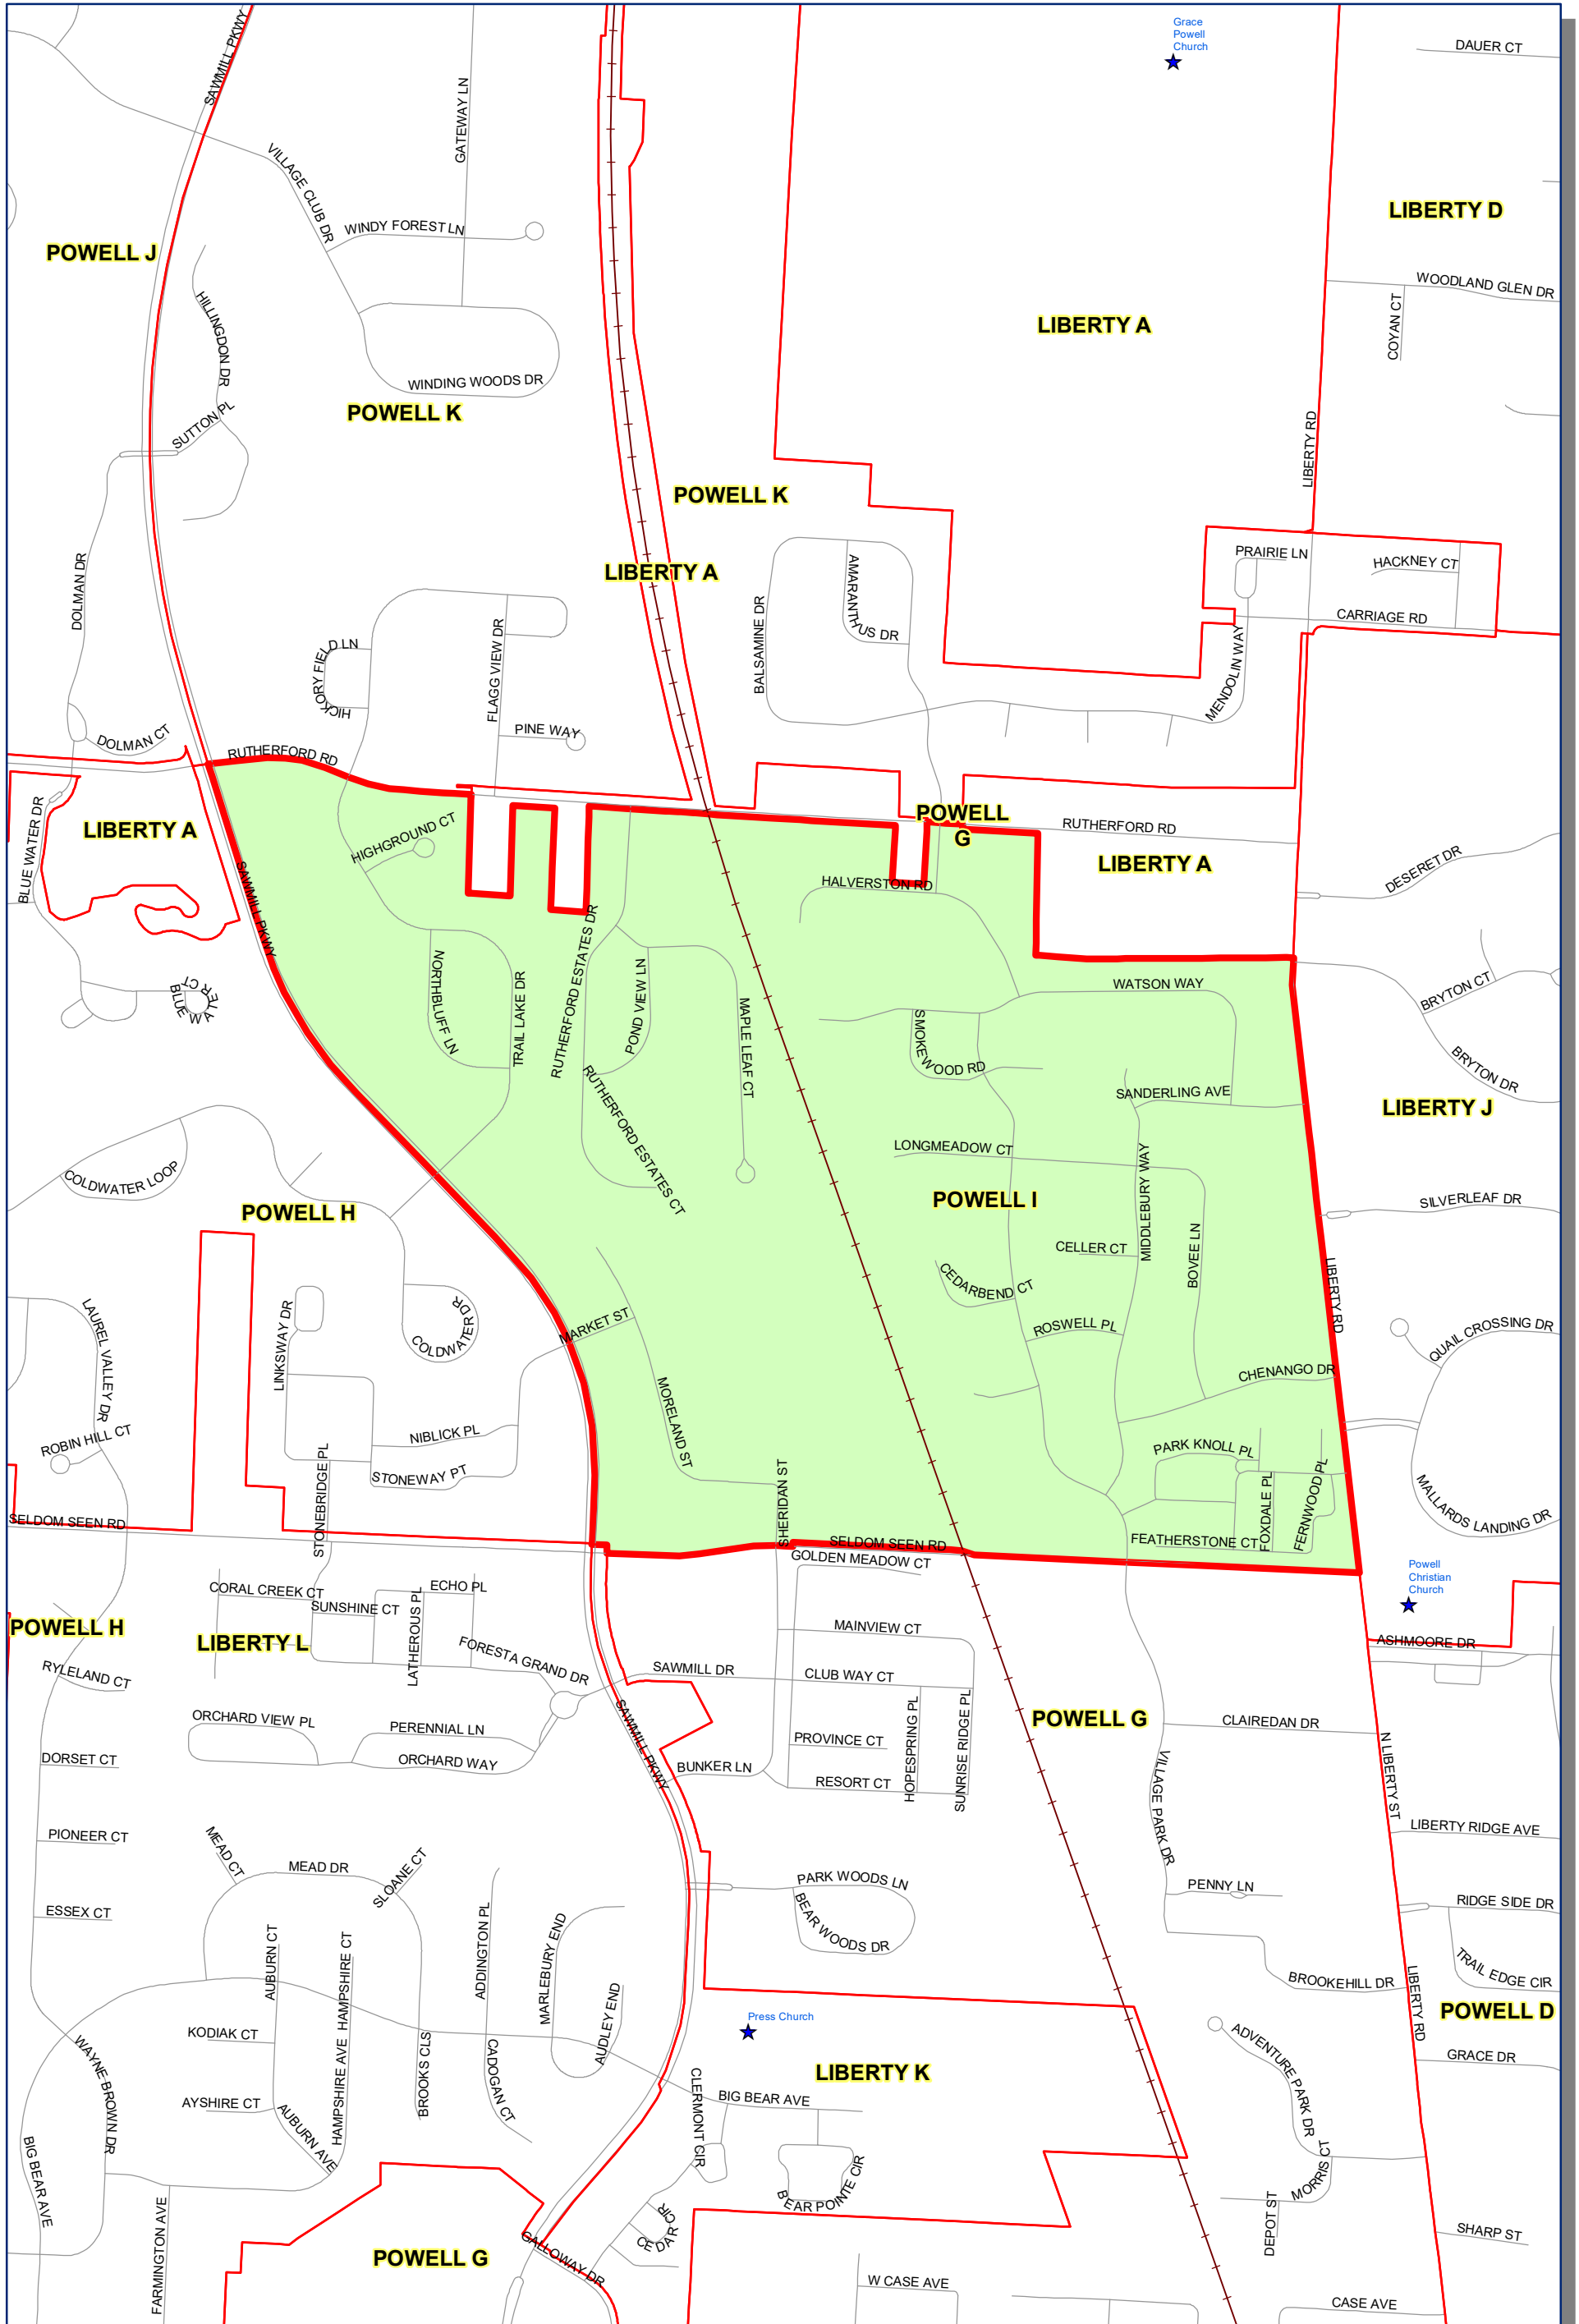

Polling Place:
POWELL CHRISTIAN CHURCH
8901 LIBERTY RD

The Precinct and Polling Places information has been provided by Delaware County Board of Elections and is updated as of September 2022. Please contact the Board of Elections at 740-833-2080 for the latest updates.

Prepared by: Delaware County Auditor's GIS Office
September 2022