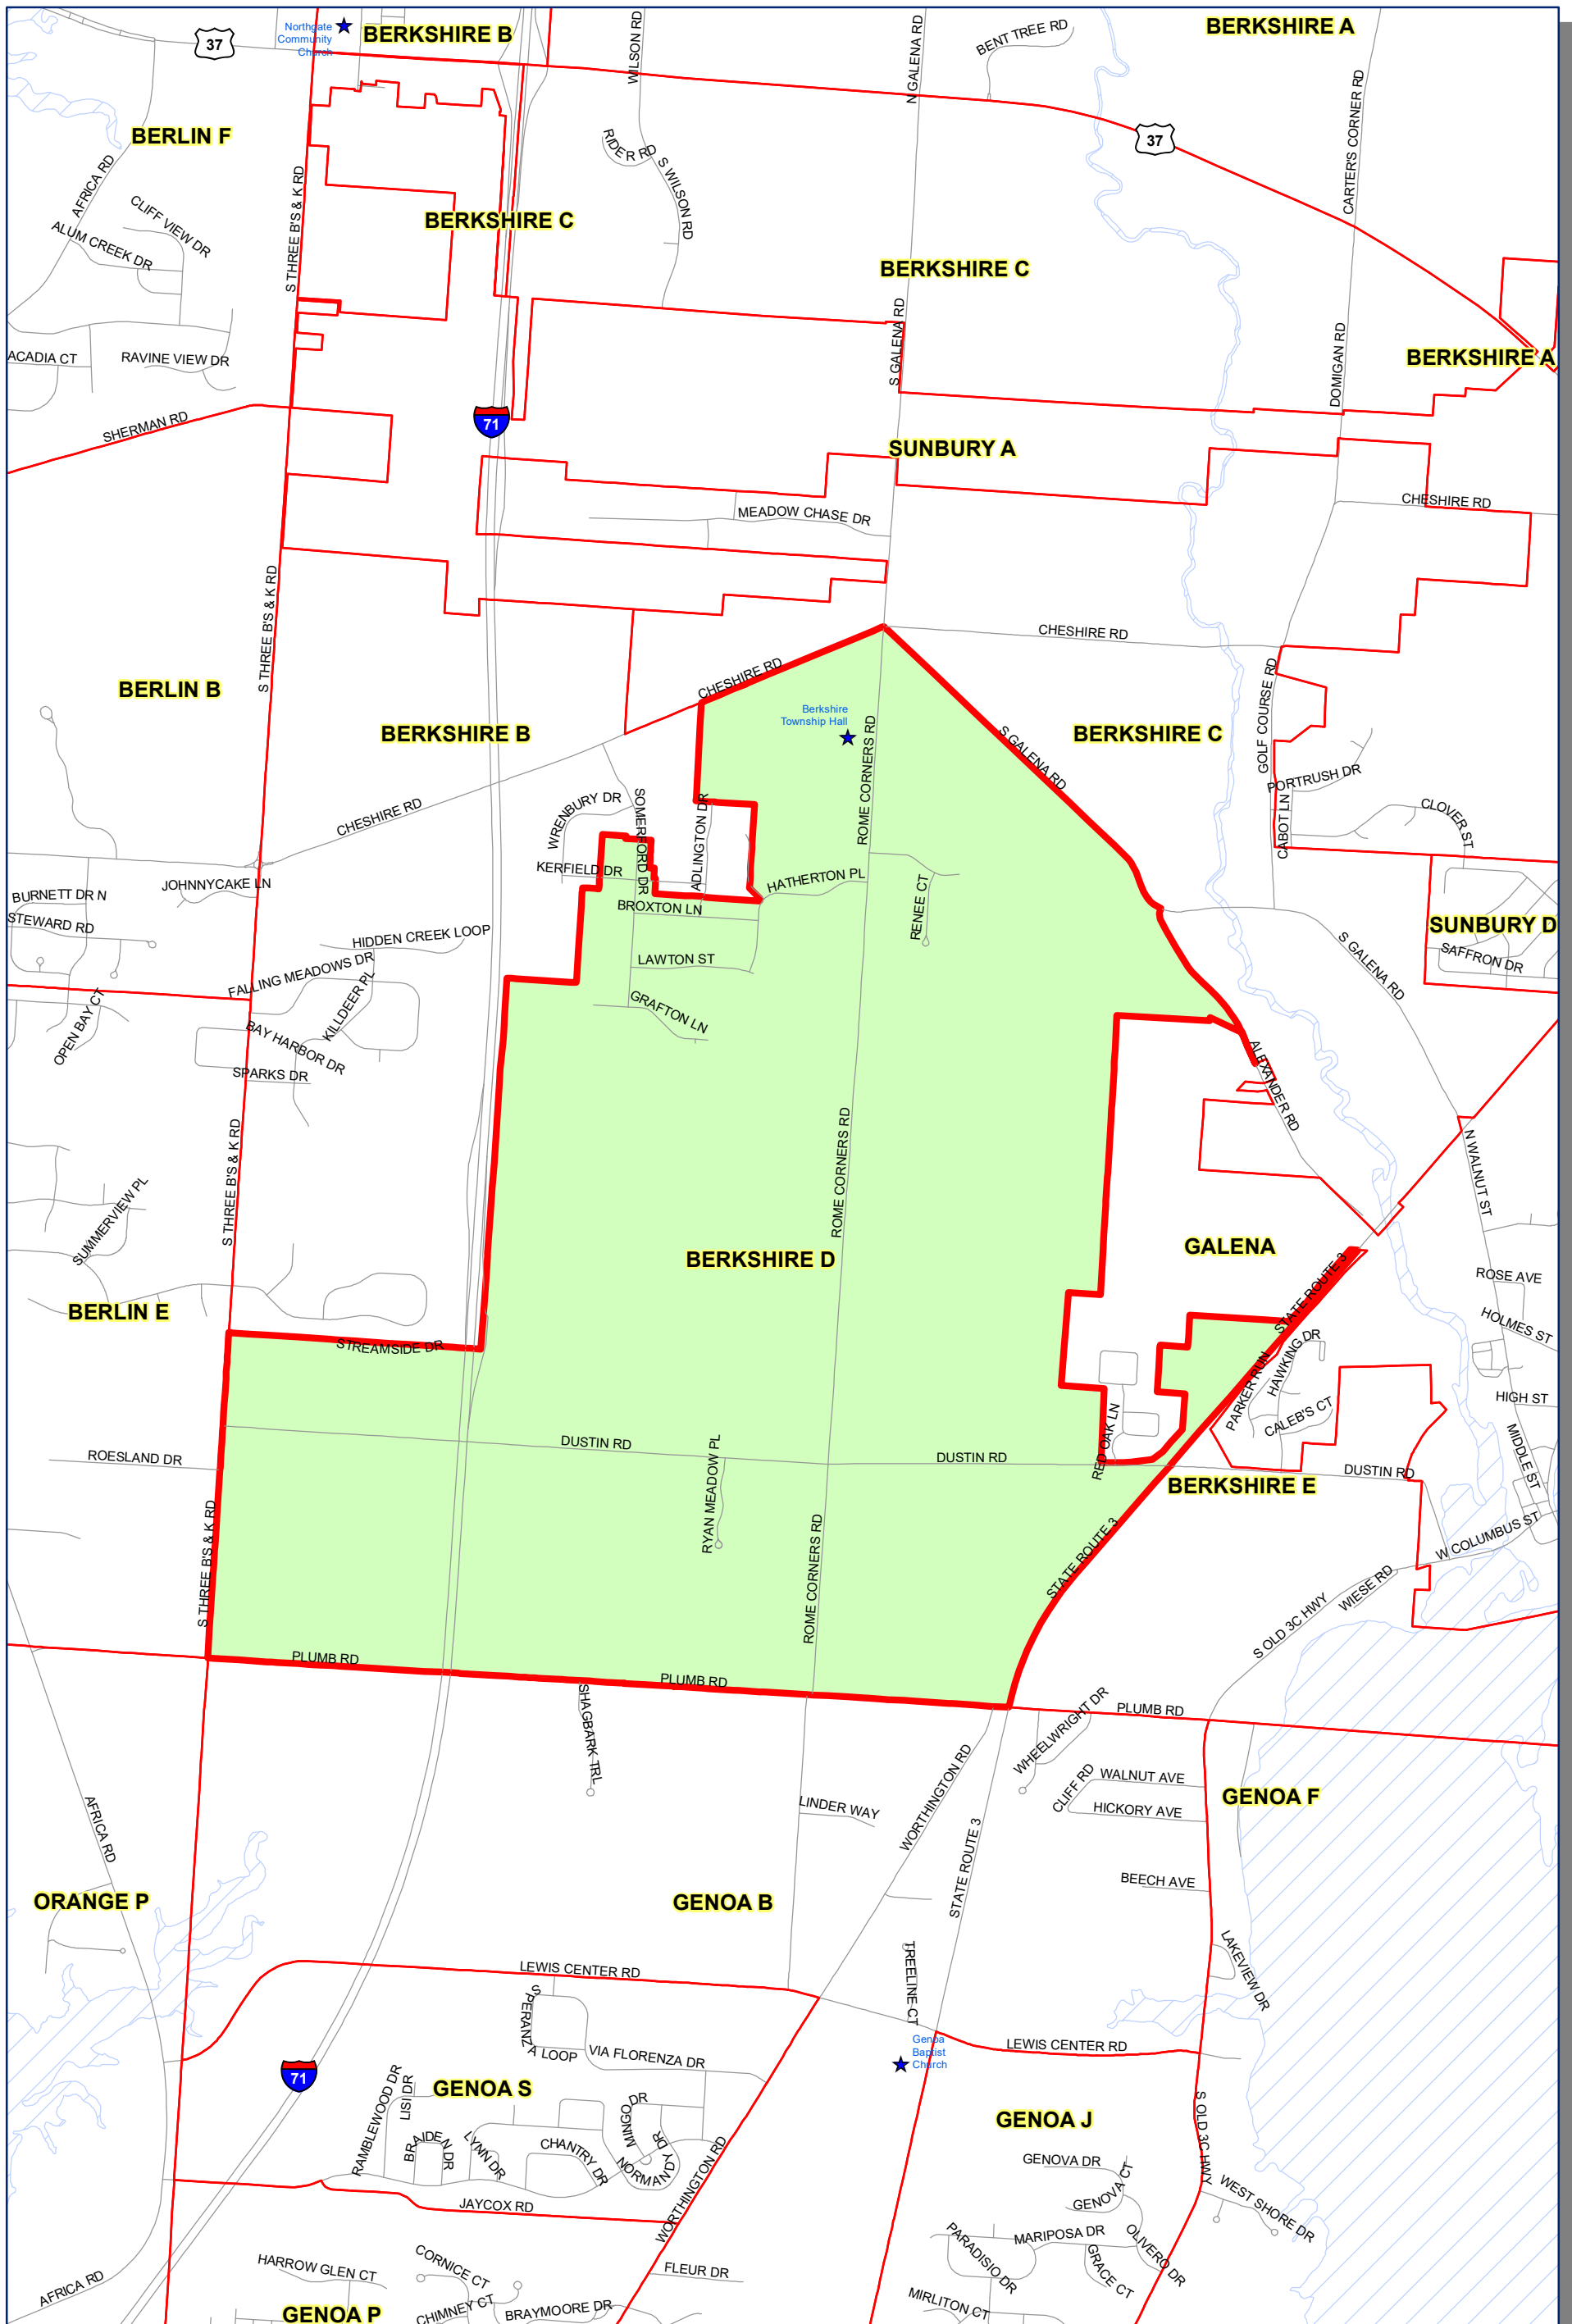

Polling Place:
BERKSHIRE TWP HALL
1454 ROME CORNERS RD

The Precinct and Polling Places information has been provided by Delaware County Board of Elections and is updated as of September 2022. Please contact the Board of Elections at 740-833-2080 for the latest updates.

Prepared by: Delaware County Auditor's GIS Office
September 2022