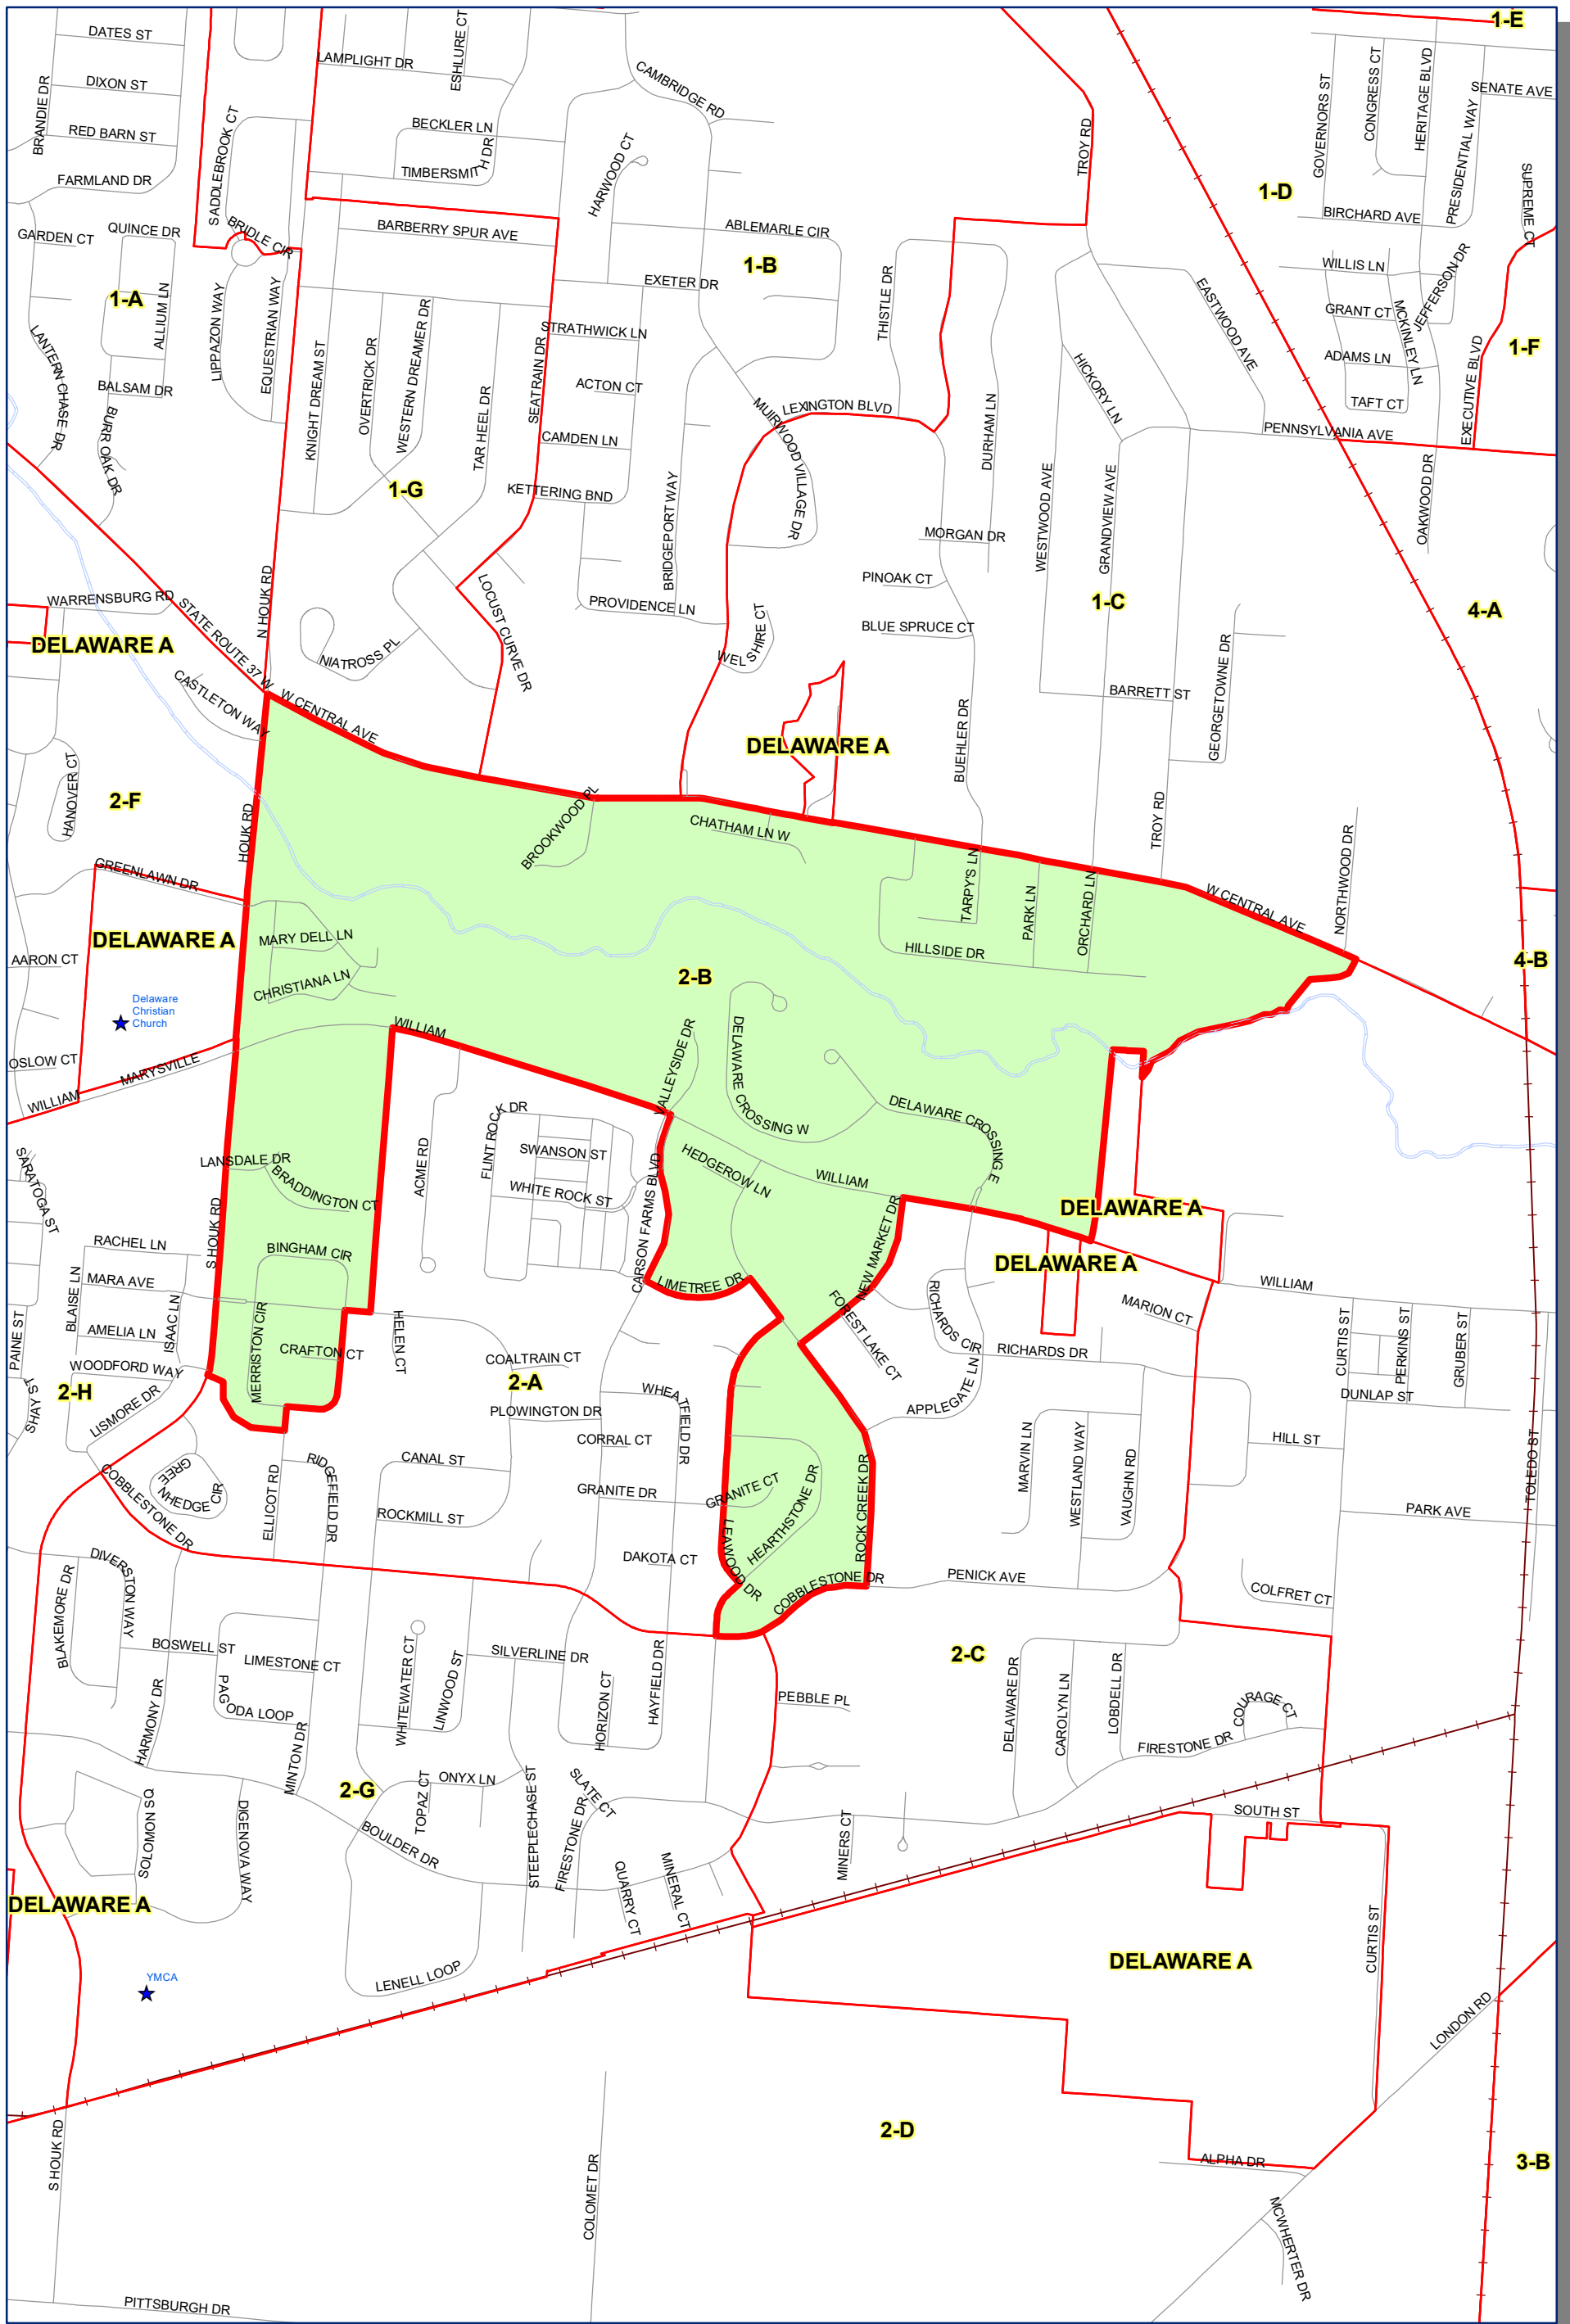

Prepared by: Delaware County Auditor's GIS Office  
 September 2022

**Polling Place:**  
**YMCA**  
**1121 S HOUK RD**

The Precinct and Polling Places information has been provided by Delaware County Board of Elections and is updated as of September 2022. Please contact the Board of Elections at 740-833-2080 for the latest updates.