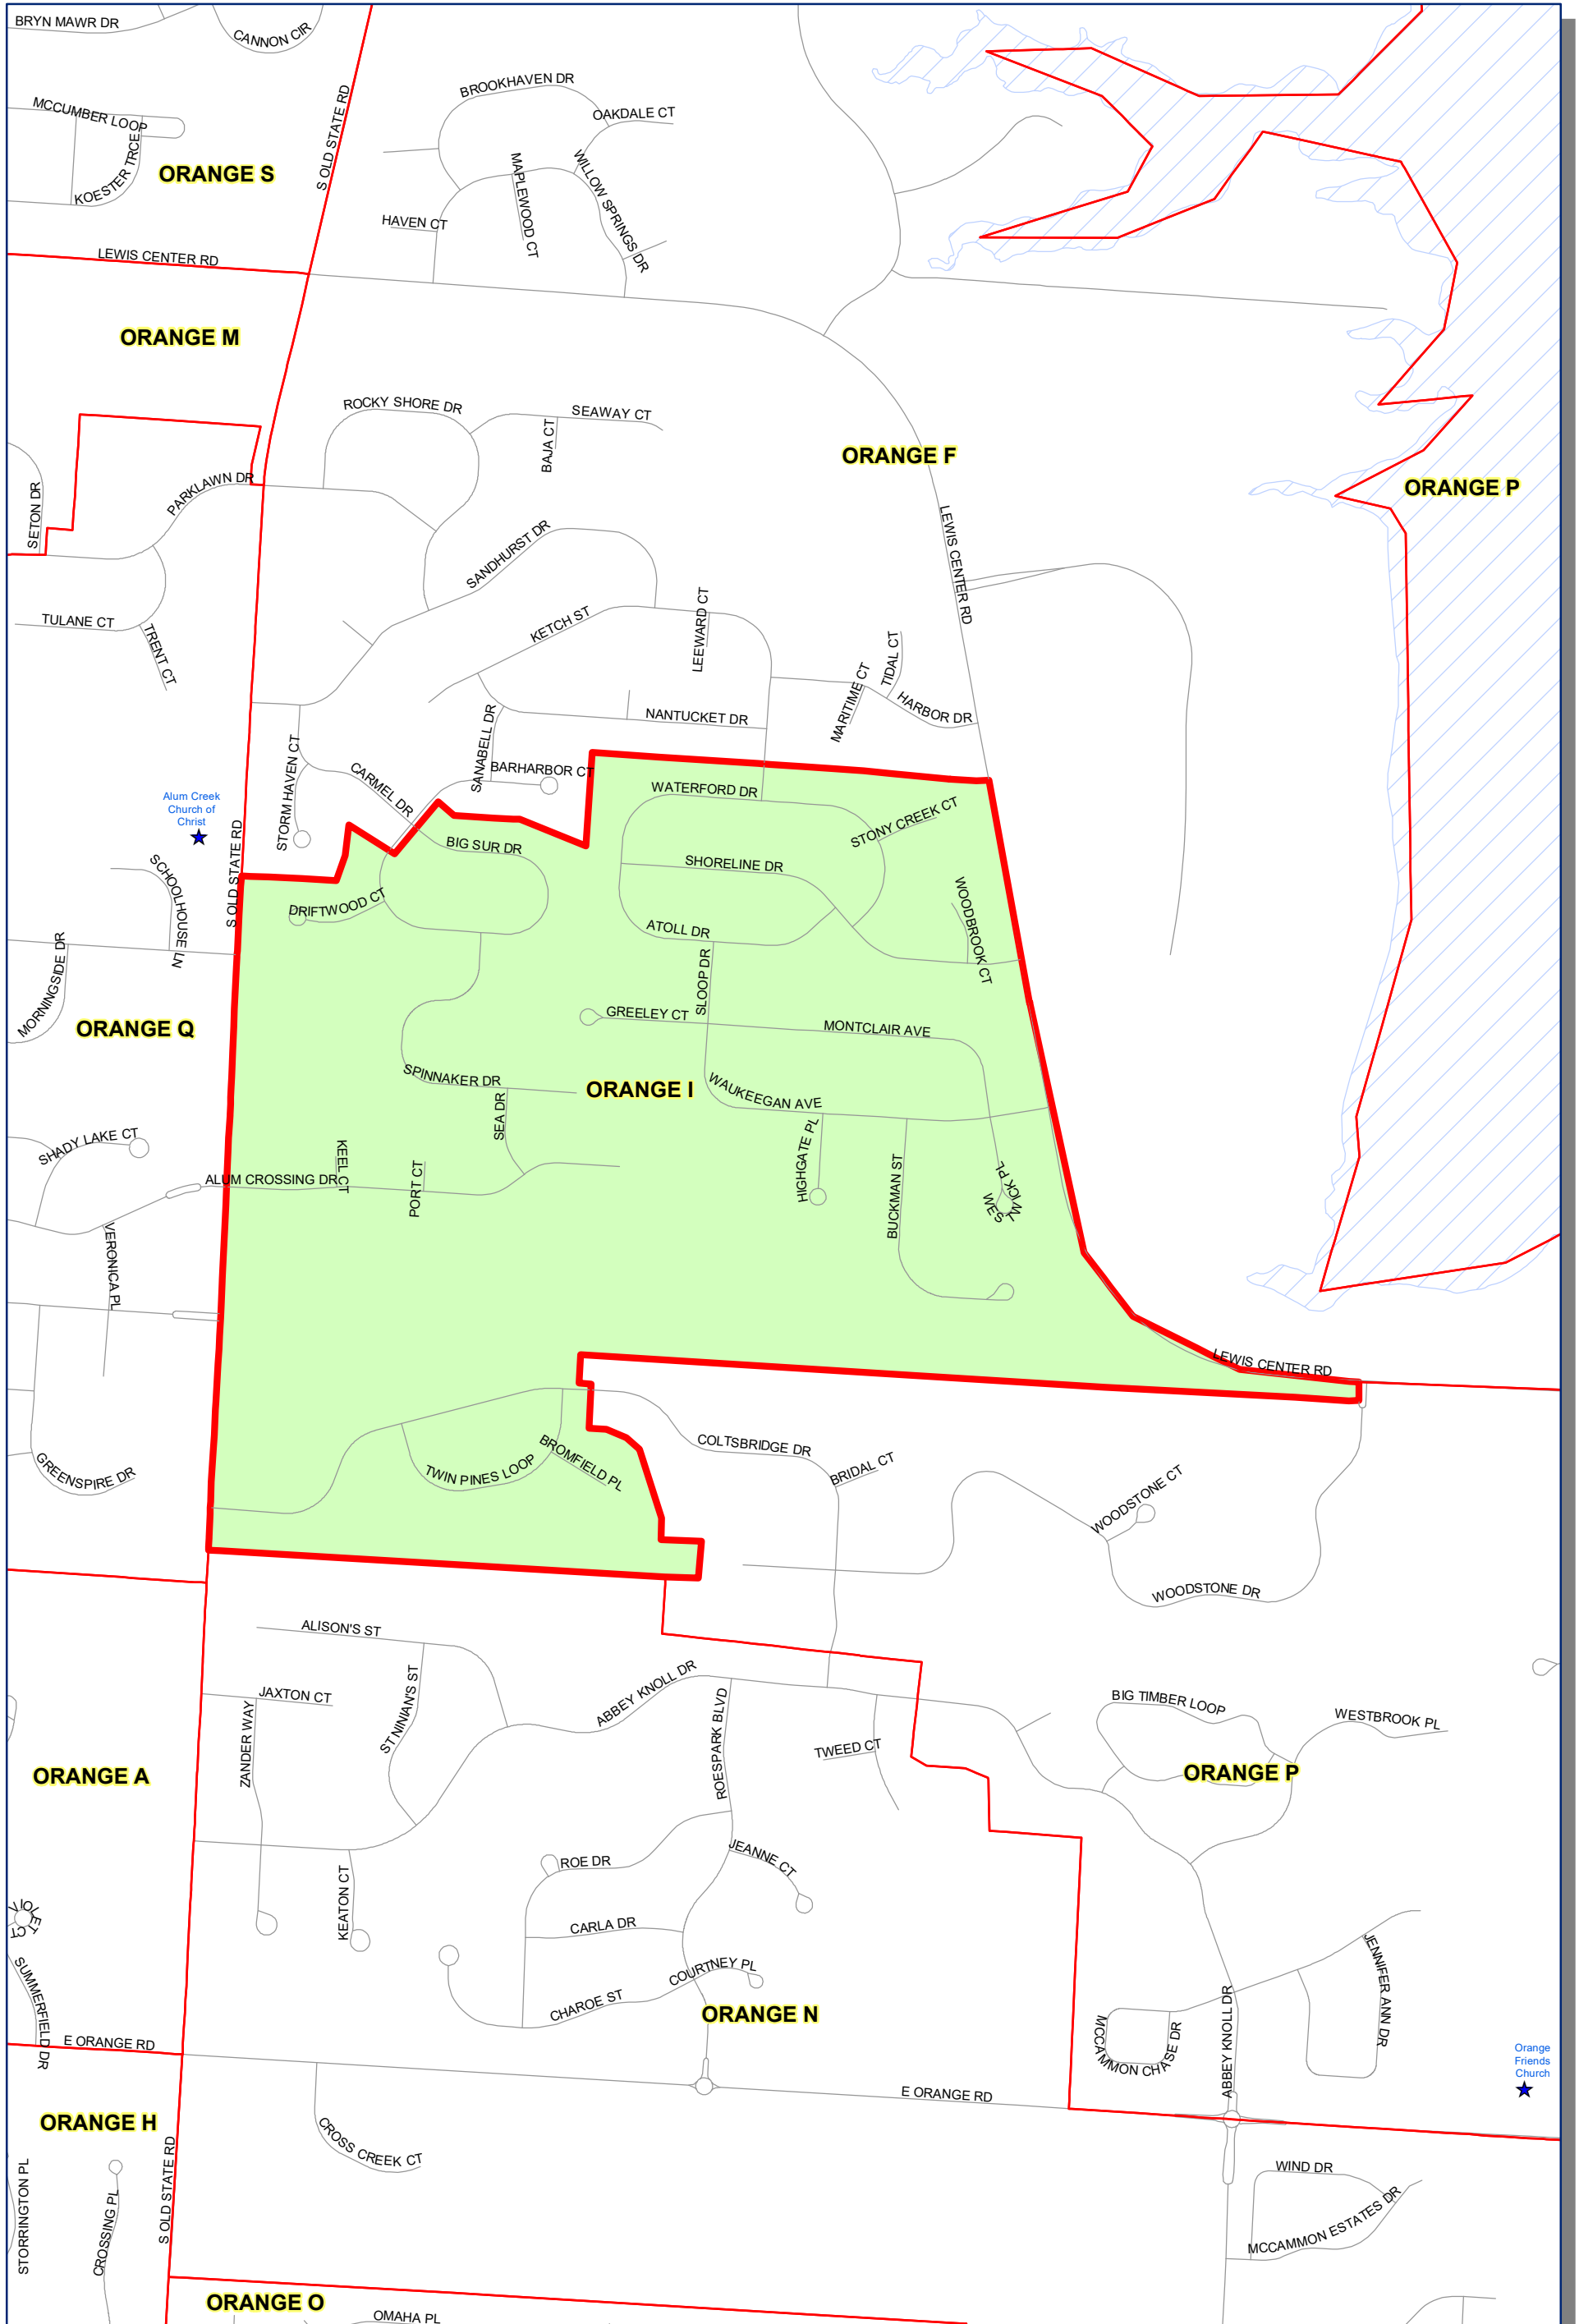

Polling Place:
ORANGE FRIENDS CHURCH
3467 E ORANGE RD

The Precinct and Polling Places information has been provided by Delaware County Board of Elections and is updated as of September 2022. Please contact the Board of Elections at 740-833-2080 for the latest updates.

Prepared by: Delaware County Auditor's GIS Office
September 2022