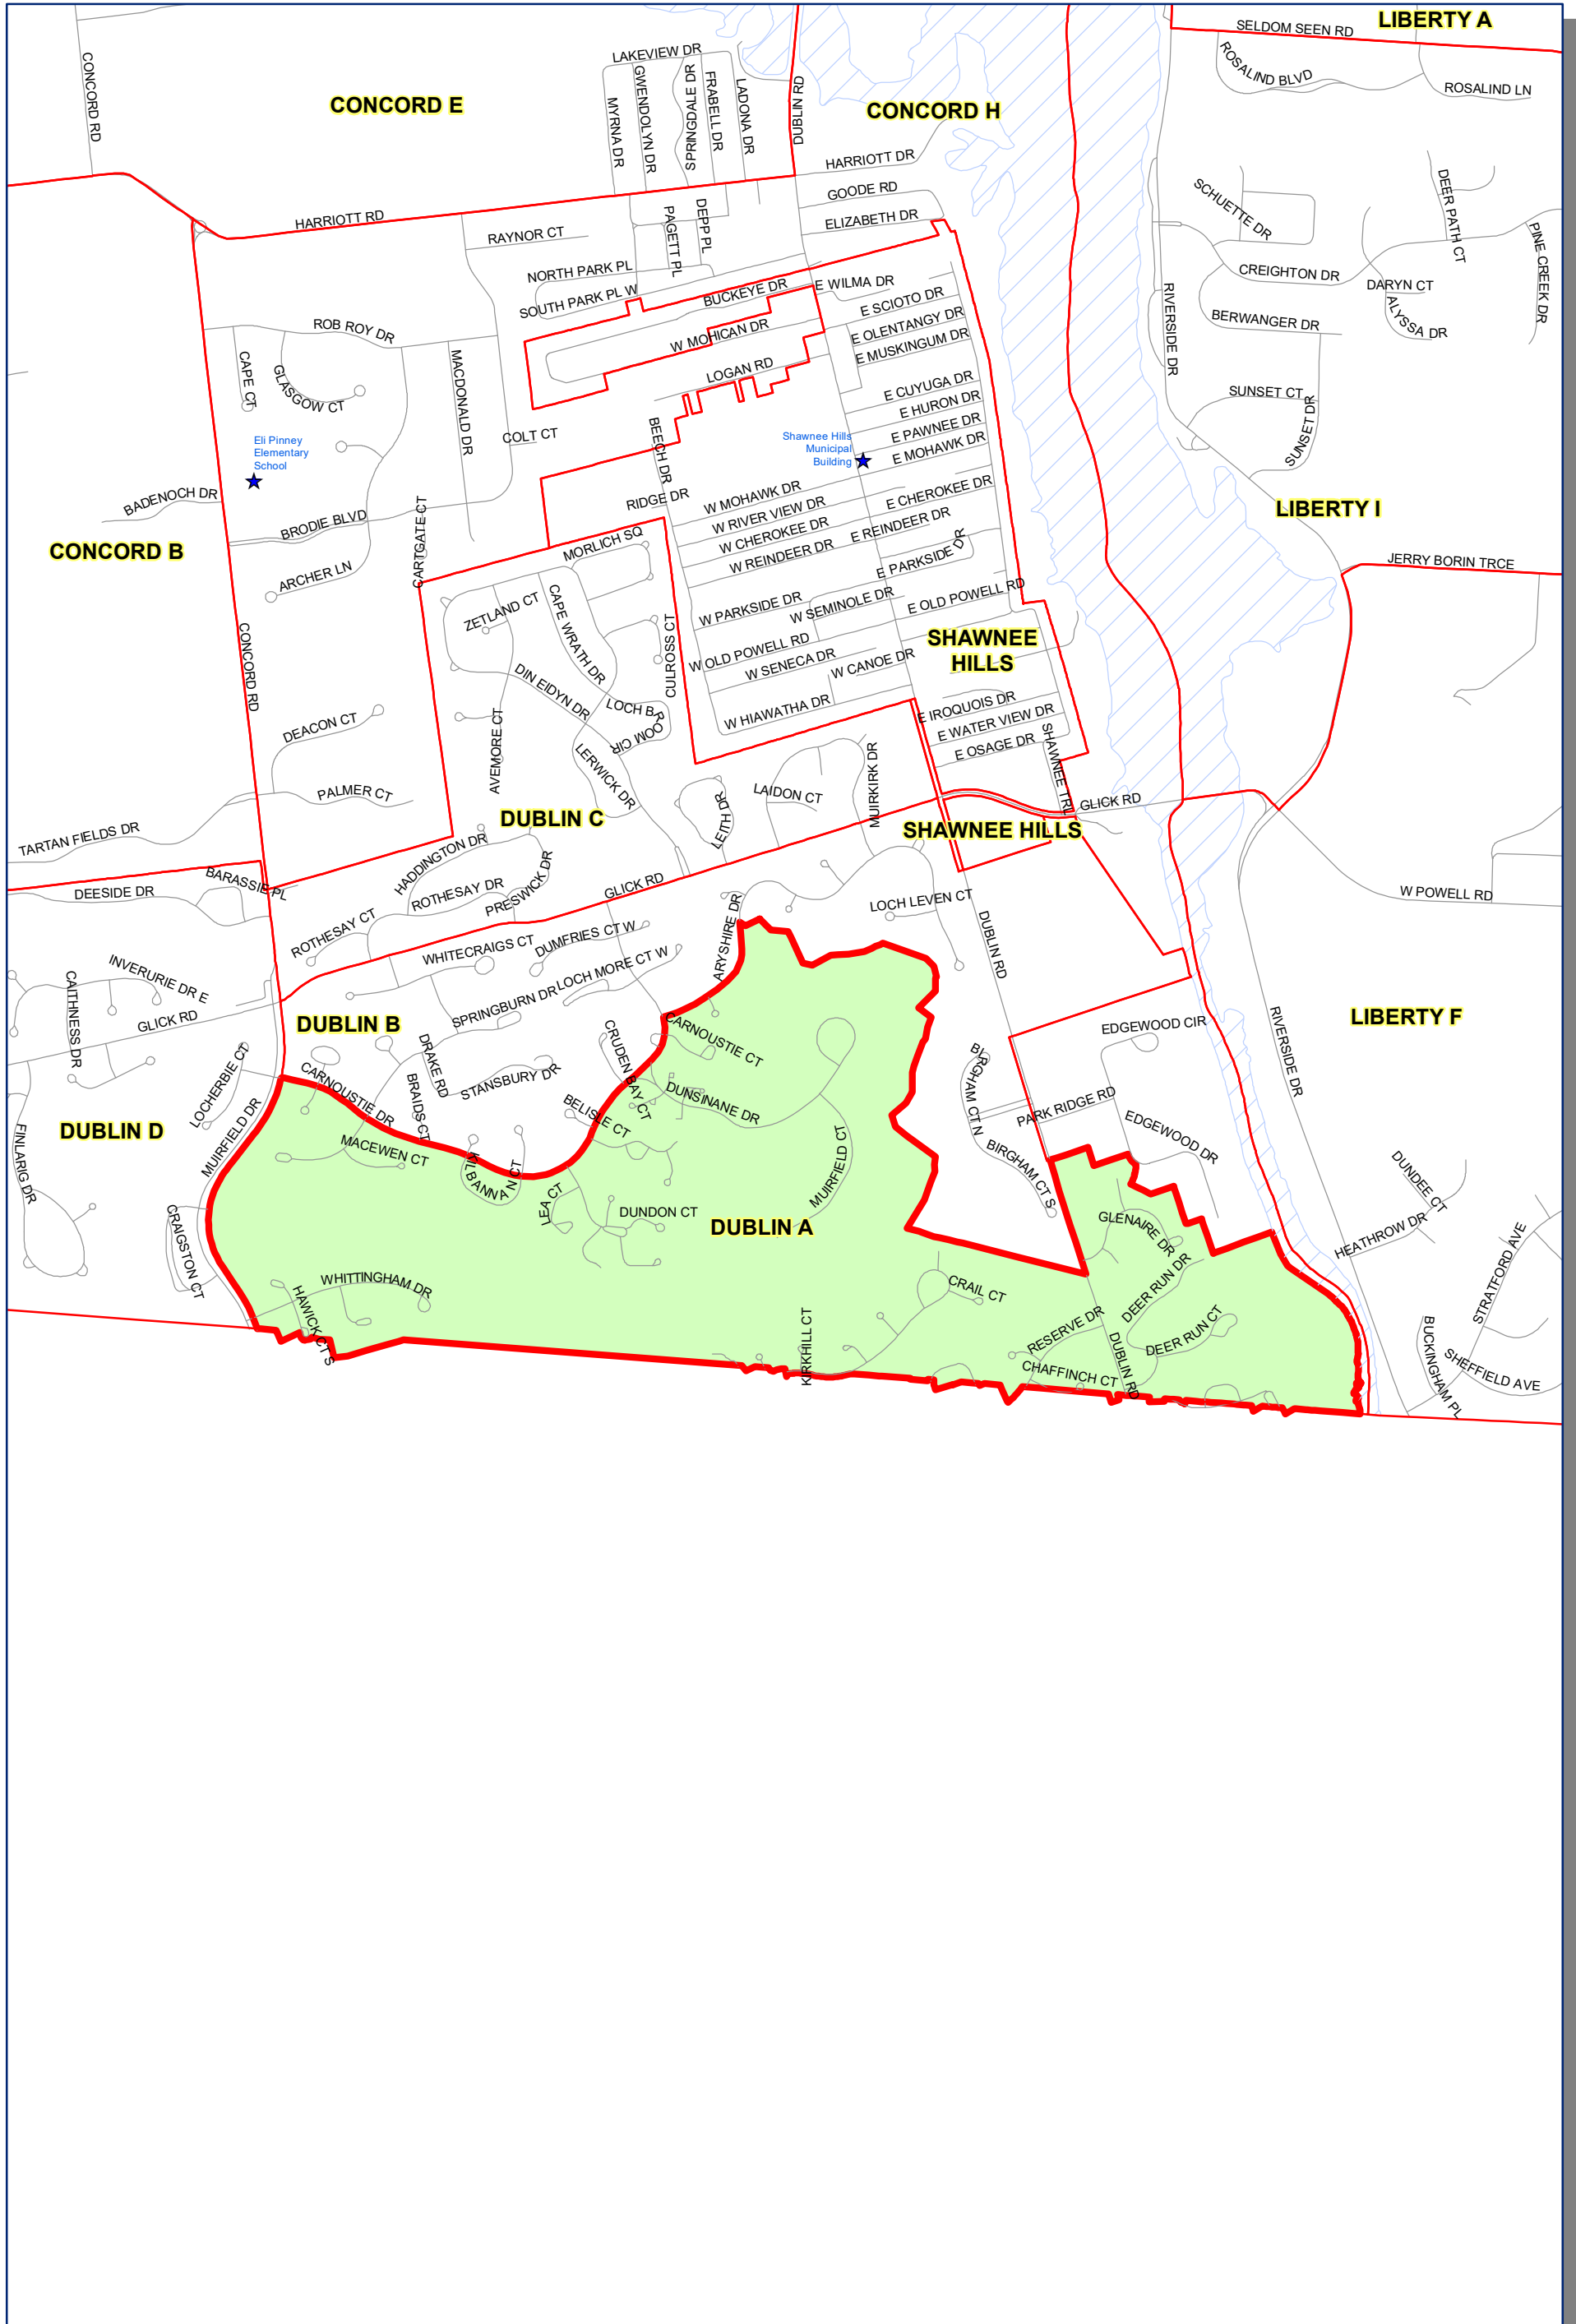

Polling Place:
DEER RUN ELEMENTARY SCHOOL
8815 AVERY RD

The Precinct and Polling Places information has been provided by Delaware County Board of Elections and is updated as of September 2022. Please contact the Board of Elections at 740-833-2080 for the latest updates.

Prepared by: Delaware County Auditor's GIS Office
September 2022