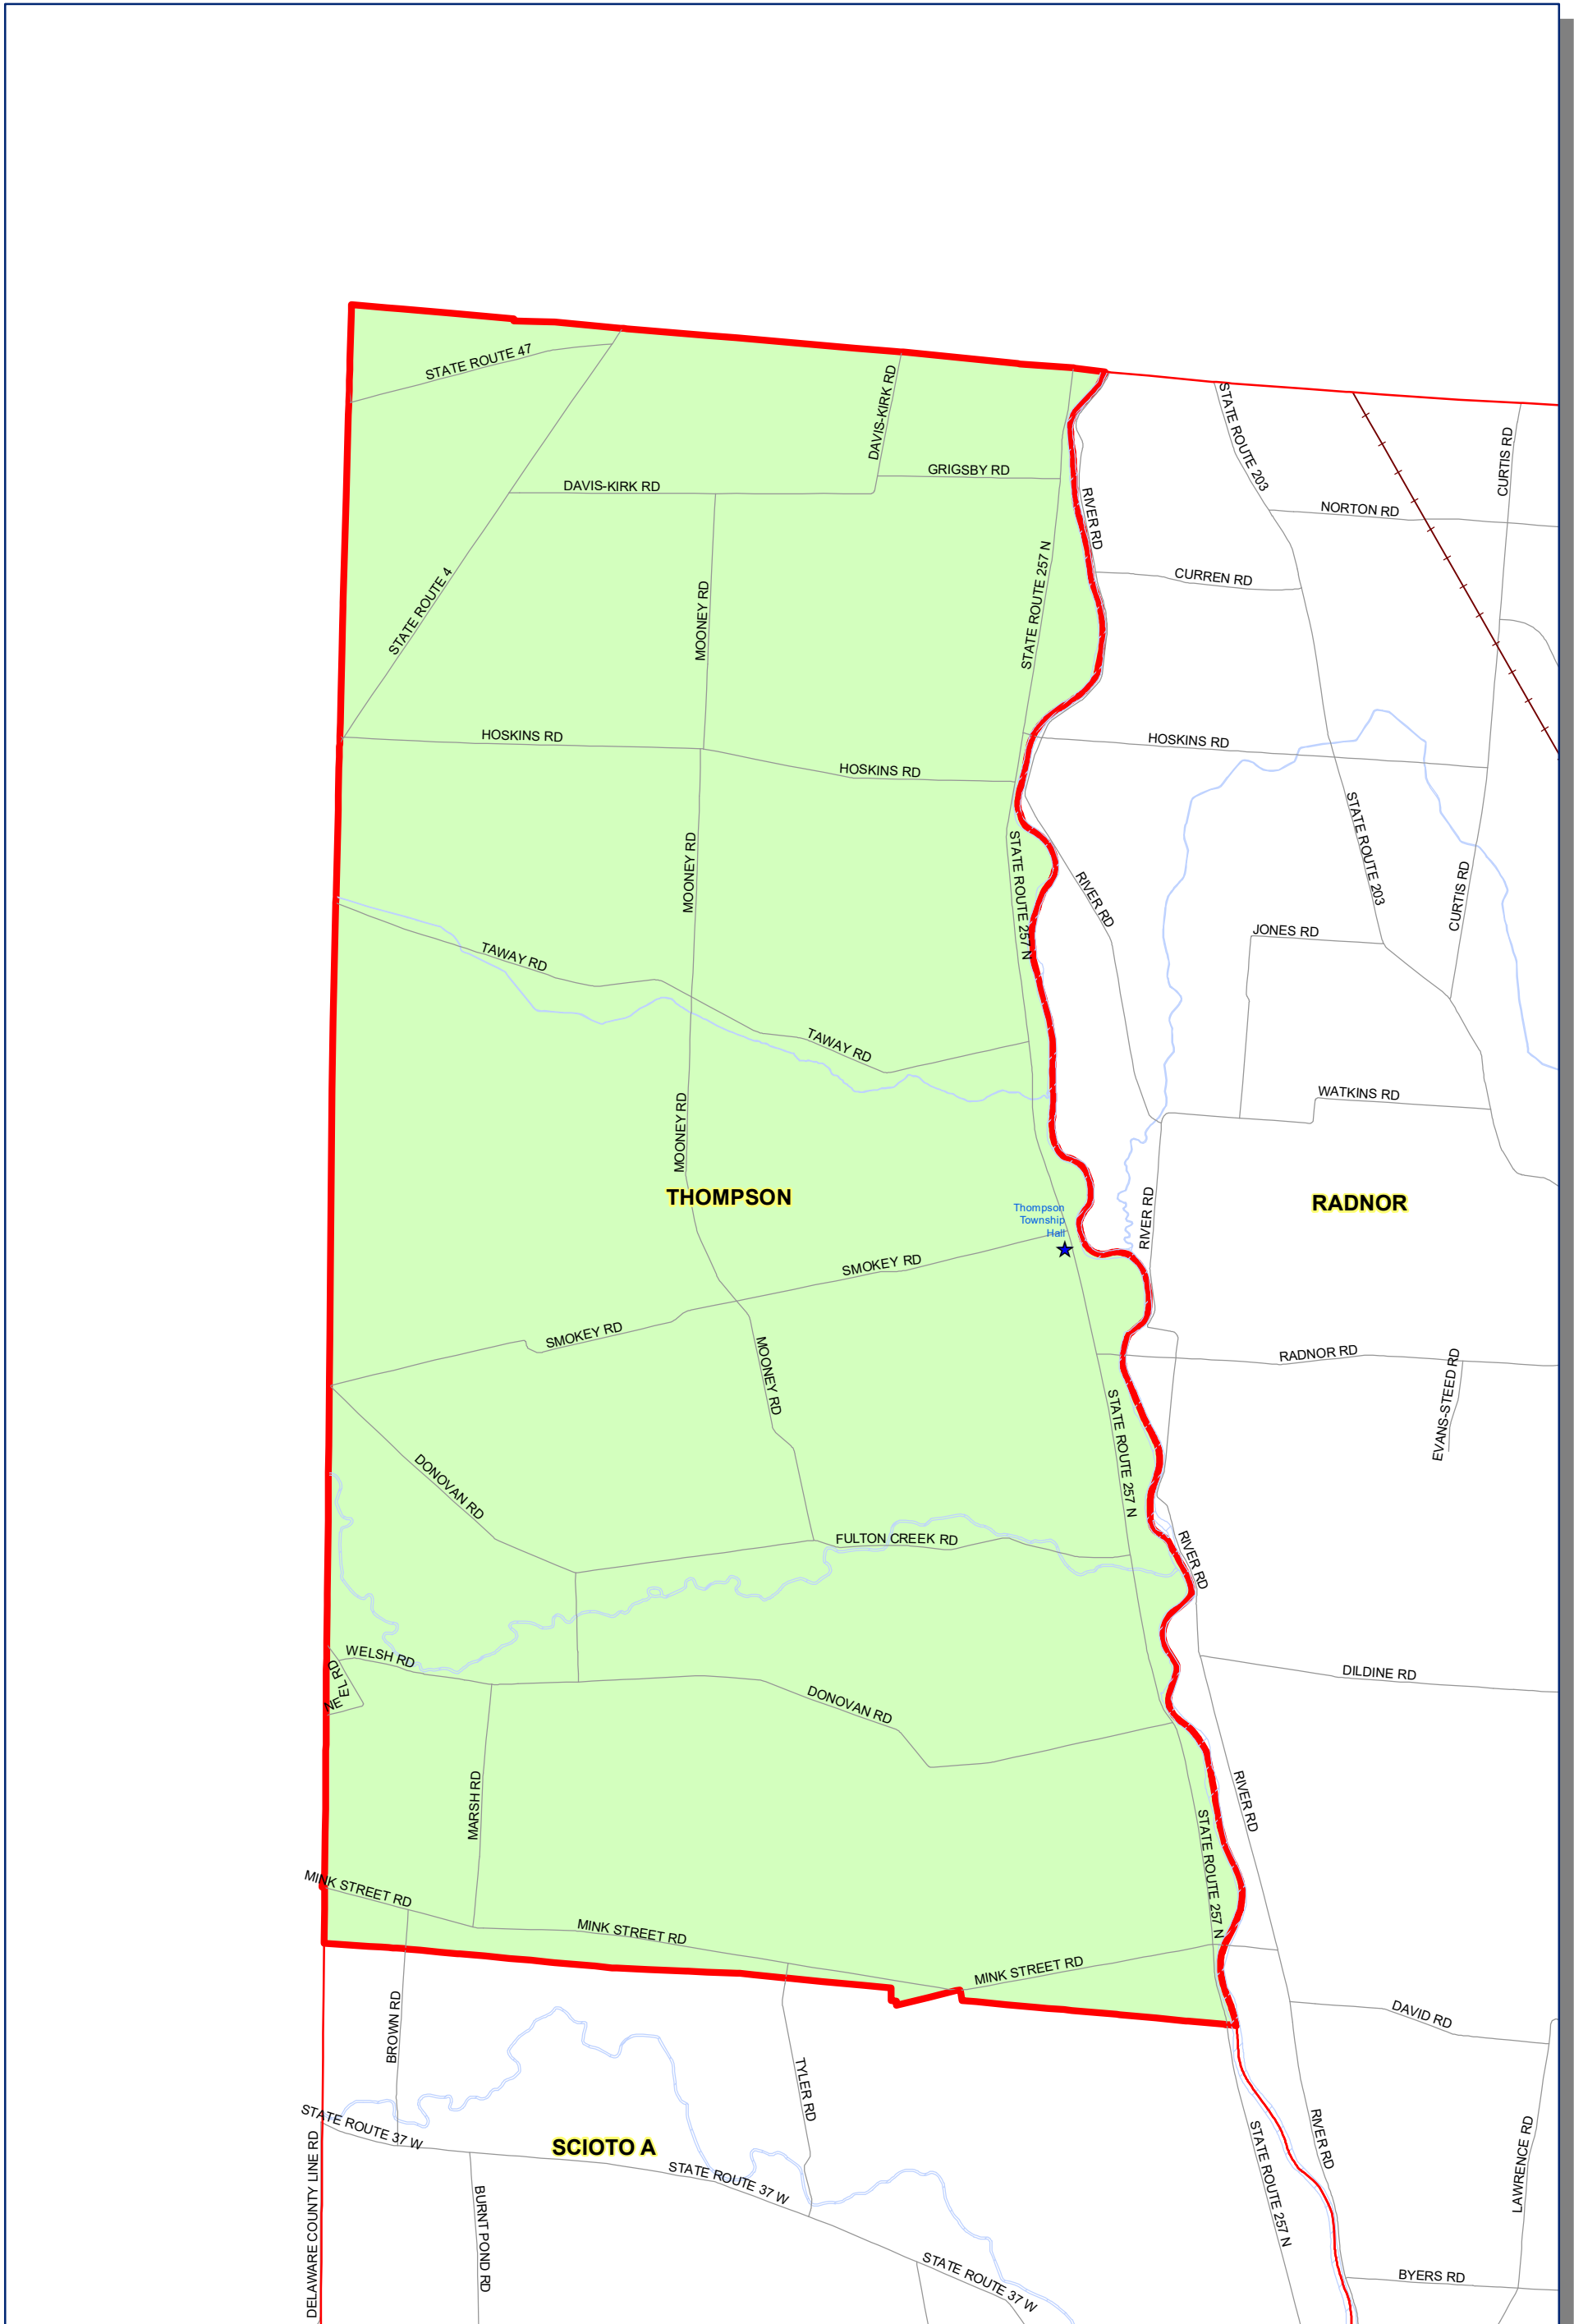

Prepared by: Delaware County Auditor's GIS Office  
 September 2022

**Polling Place:**  
**THOMPSON TOWNSHIP HALL**  
**4373 STATE ROUTE 257 N**

The Precinct and Polling Places information has been provided by Delaware County Board of Elections and is updated as of September 2022. Please contact the Board of Elections at 740-833-2080 for the latest updates.