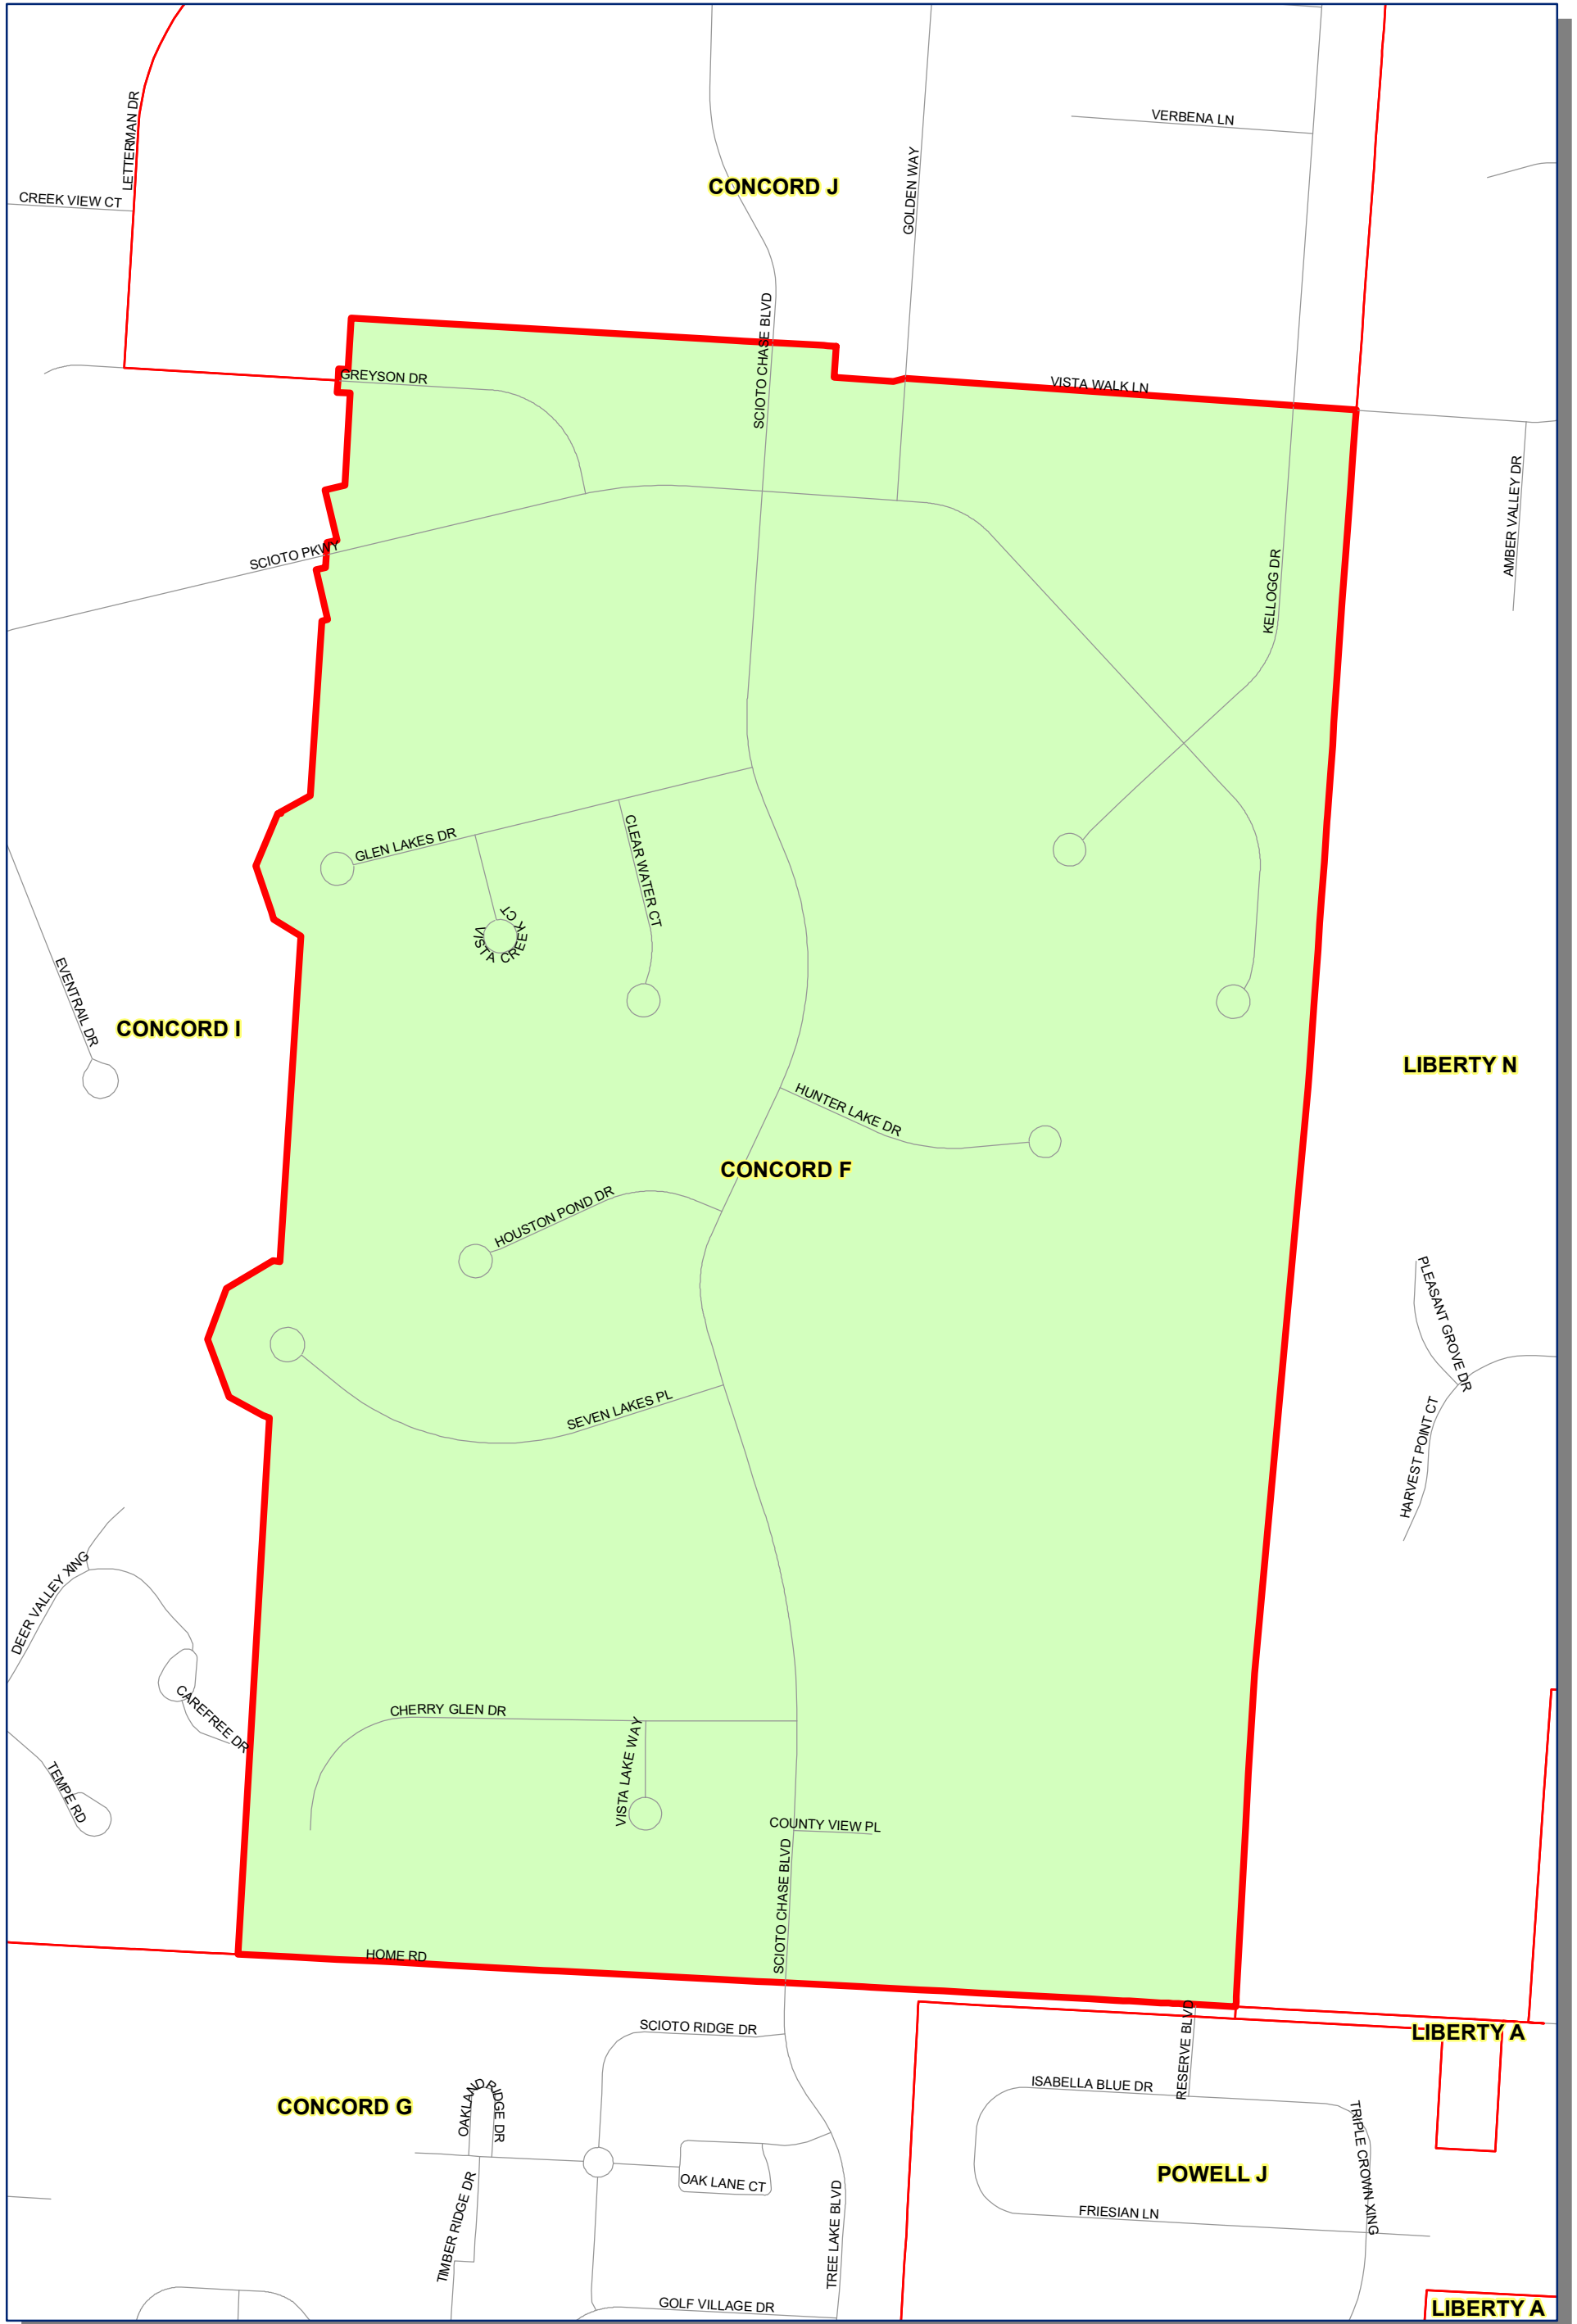

Polling Place:
CONCORD TOWNSHIP HALL
6385 HOME RD

The Precinct and Polling Places information has been provided by Delaware County Board of Elections and is updated as of September 2022. Please contact the Board of Elections at 740-833-2080 for the latest updates.

Prepared by: Delaware County Auditor's GIS Office
September 2022