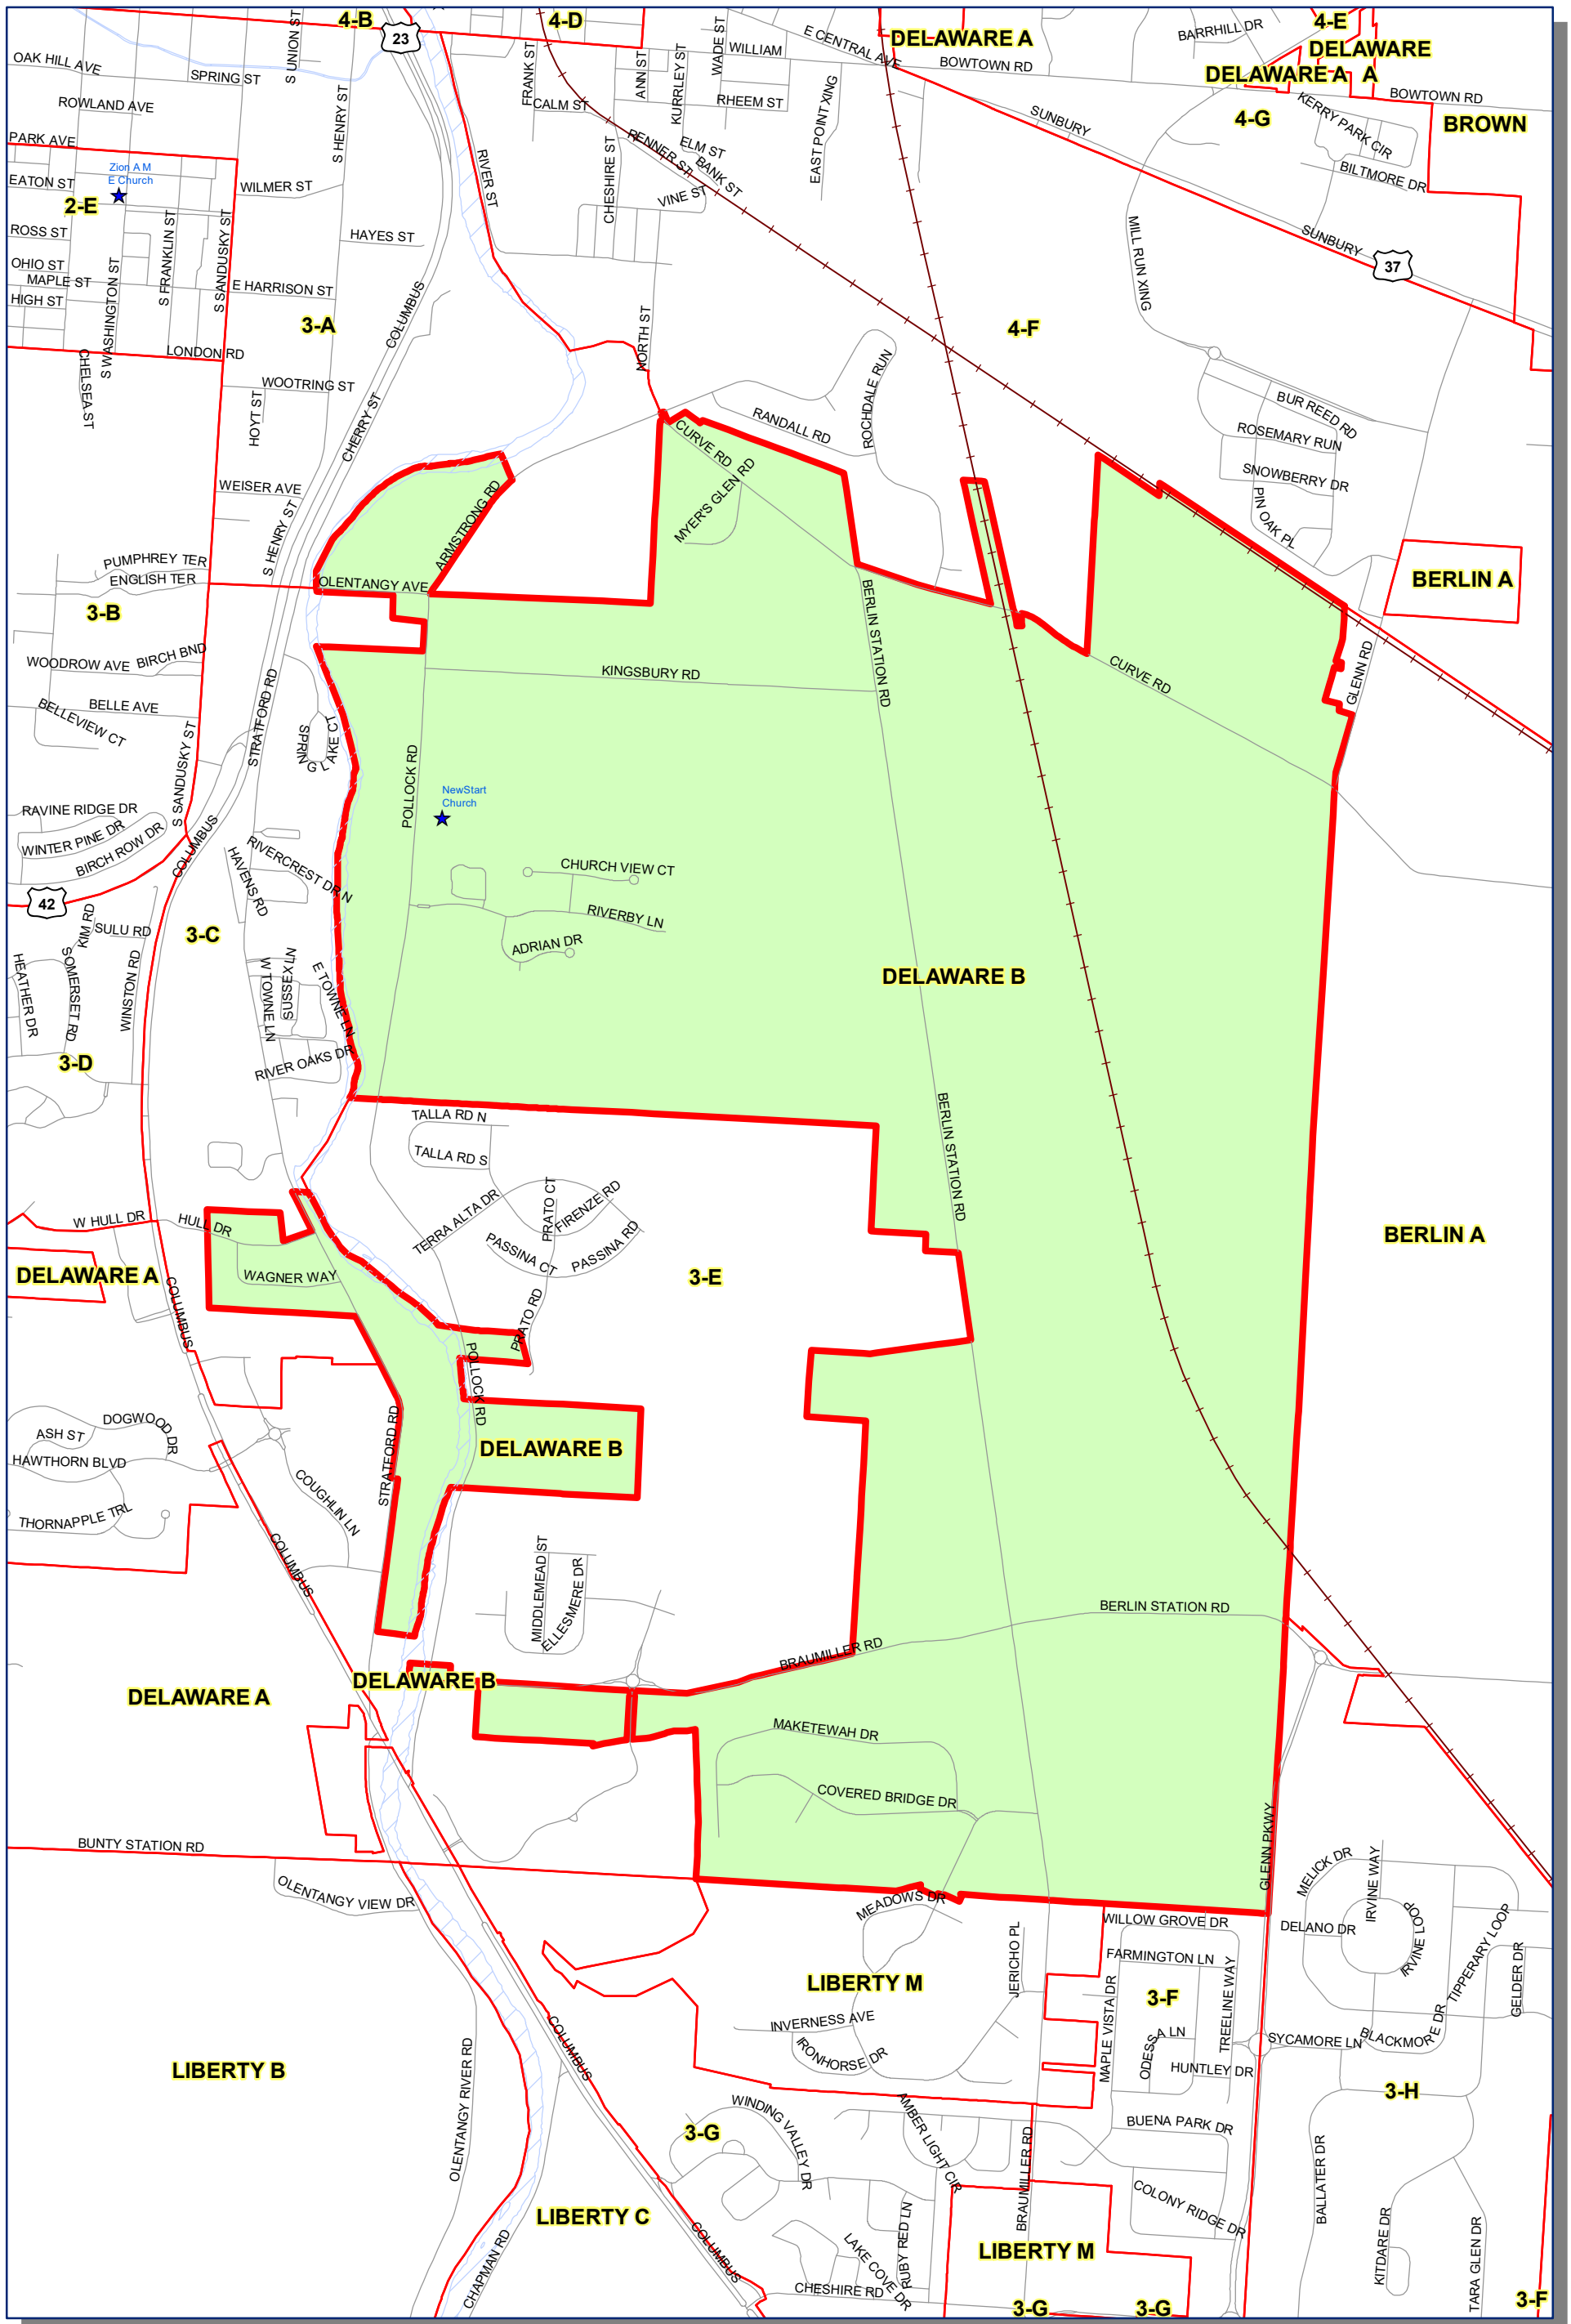

Polling Place:
DELAWARE TOWNSHIP HALL
2590 LIBERTY RD

The Precinct and Polling Places information has been provided by Delaware County Board of Elections and is updated as of September 2022. Please contact the Board of Elections at 740-833-2080 for the latest updates.

Prepared by: Delaware County Auditor's GIS Office
September 2022