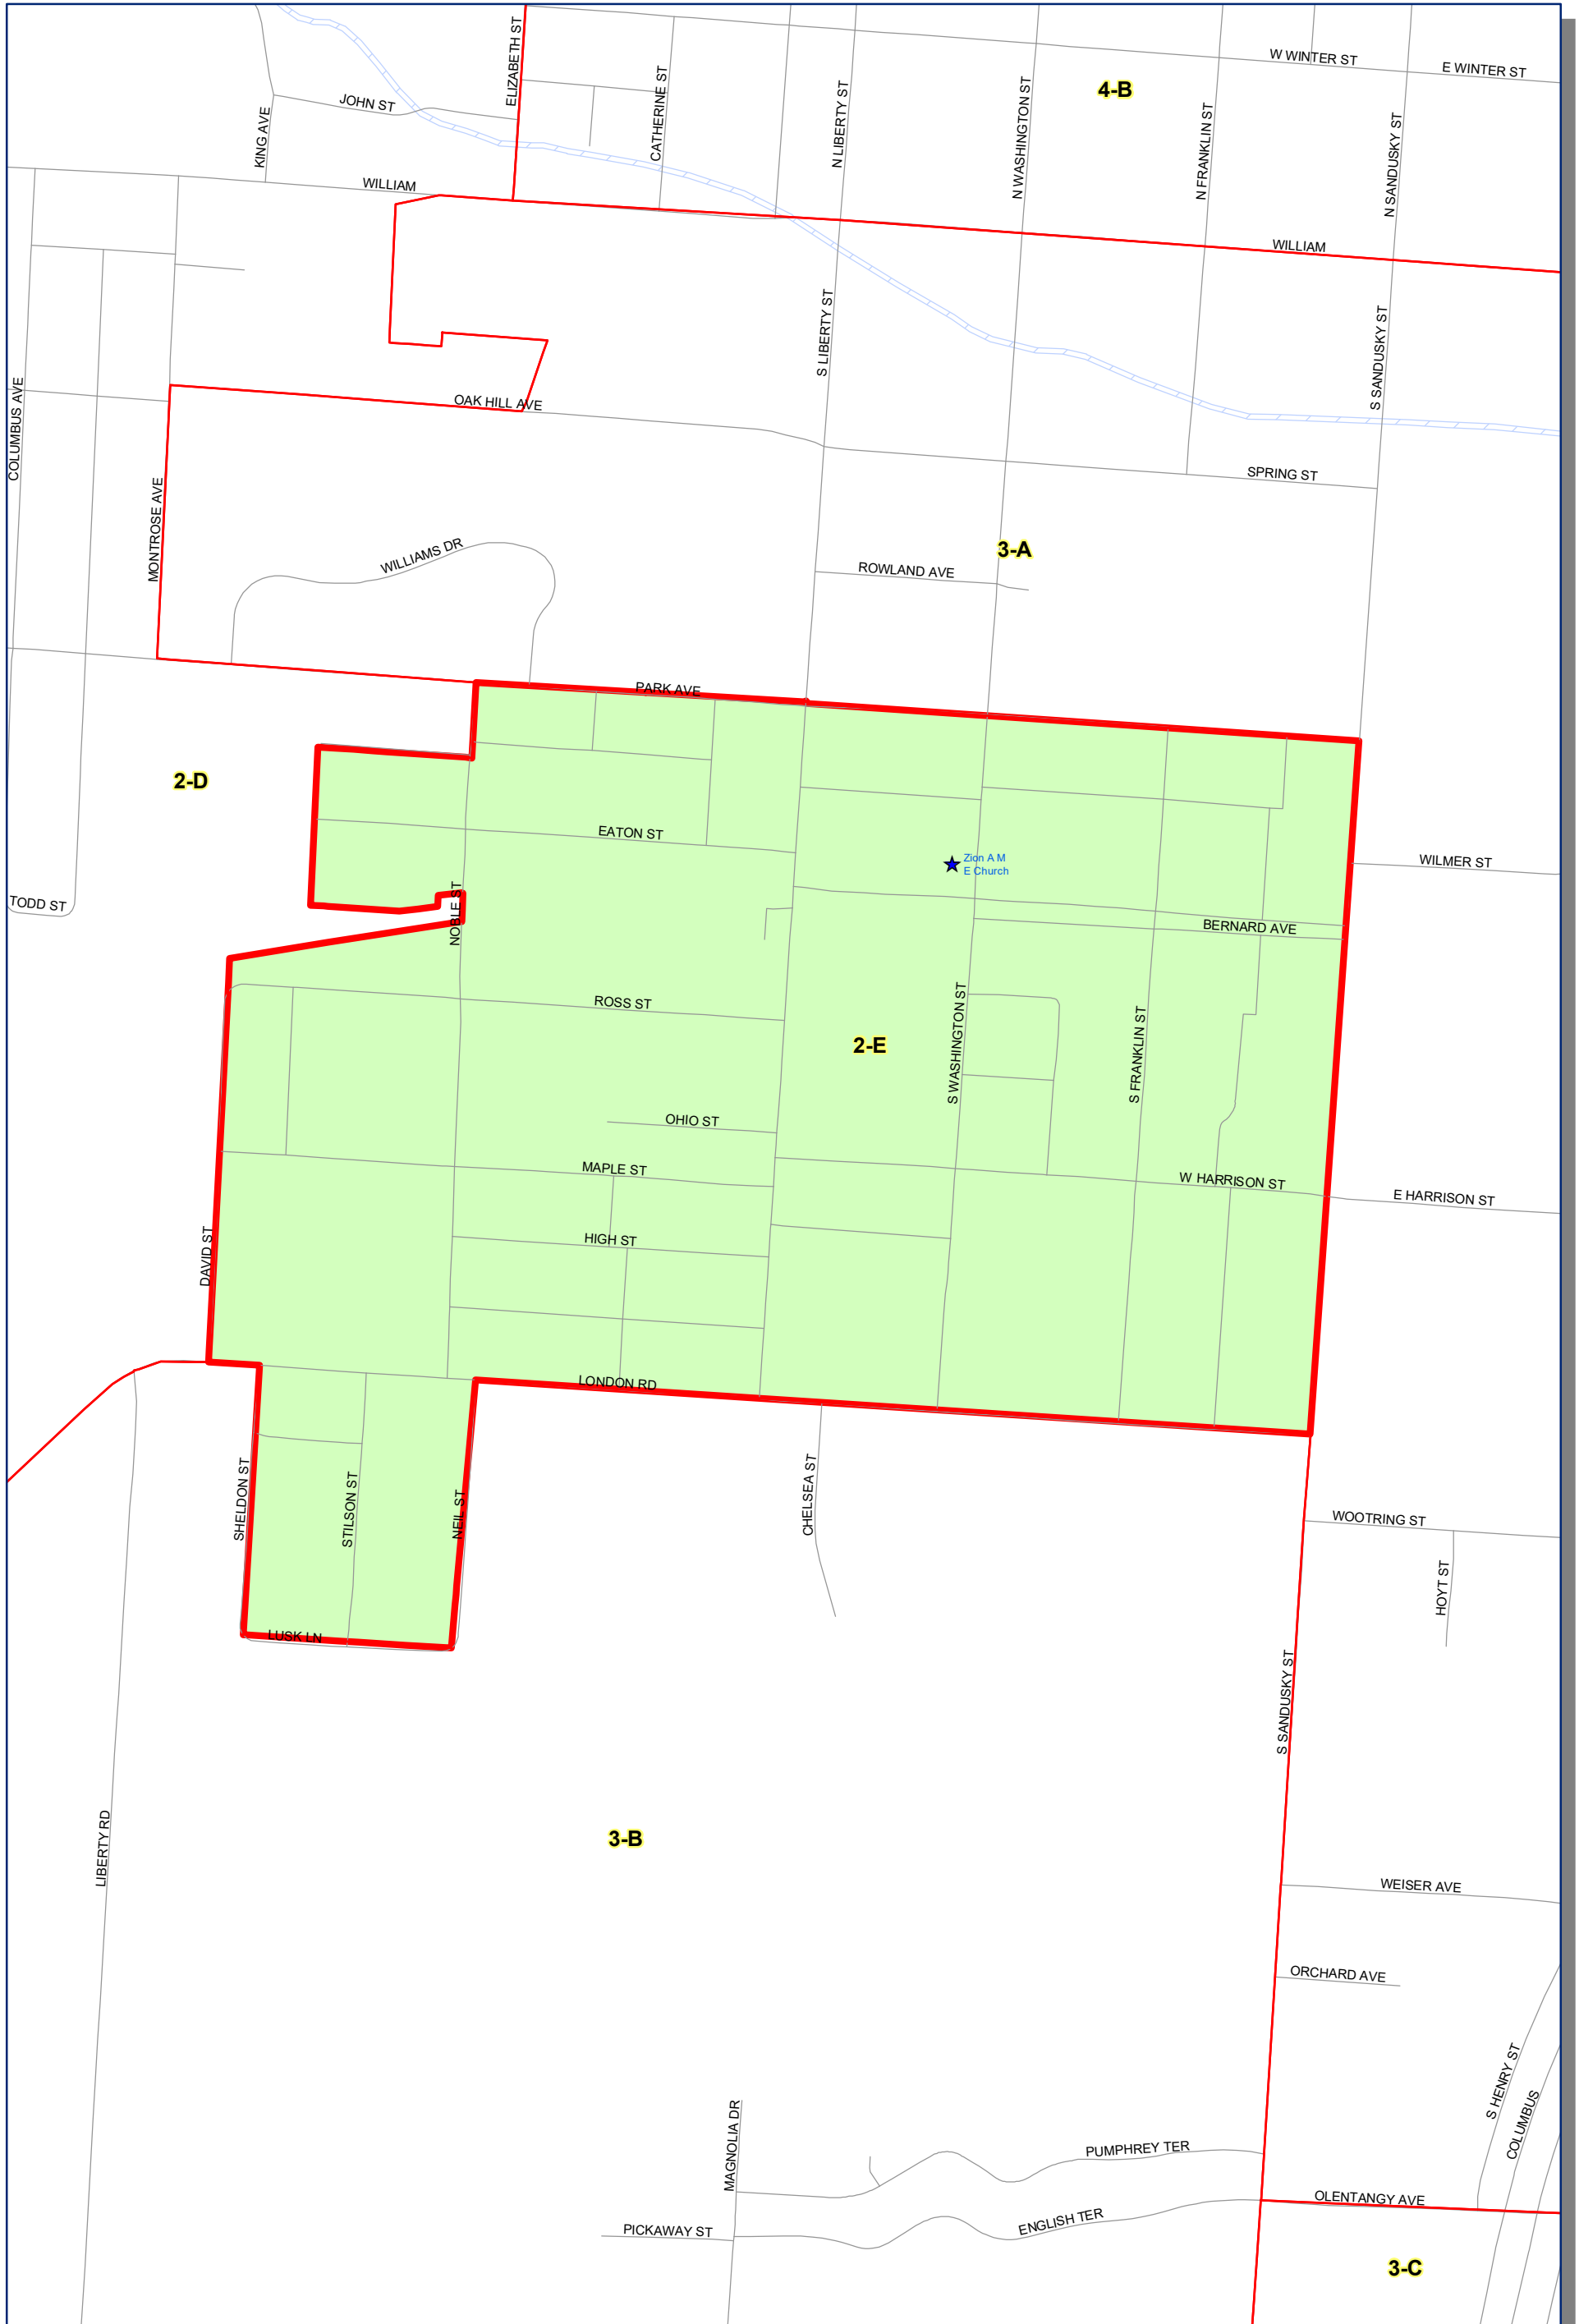

Polling Place:
ZION A M E CHURCH
140 S WASHINGTON ST

The Precinct and Polling Places information has been provided by Delaware County Board of Elections and is updated as of September 2022. Please contact the Board of Elections at 740-833-2080 for the latest updates.

Prepared by: Delaware County Auditor's GIS Office
September 2022