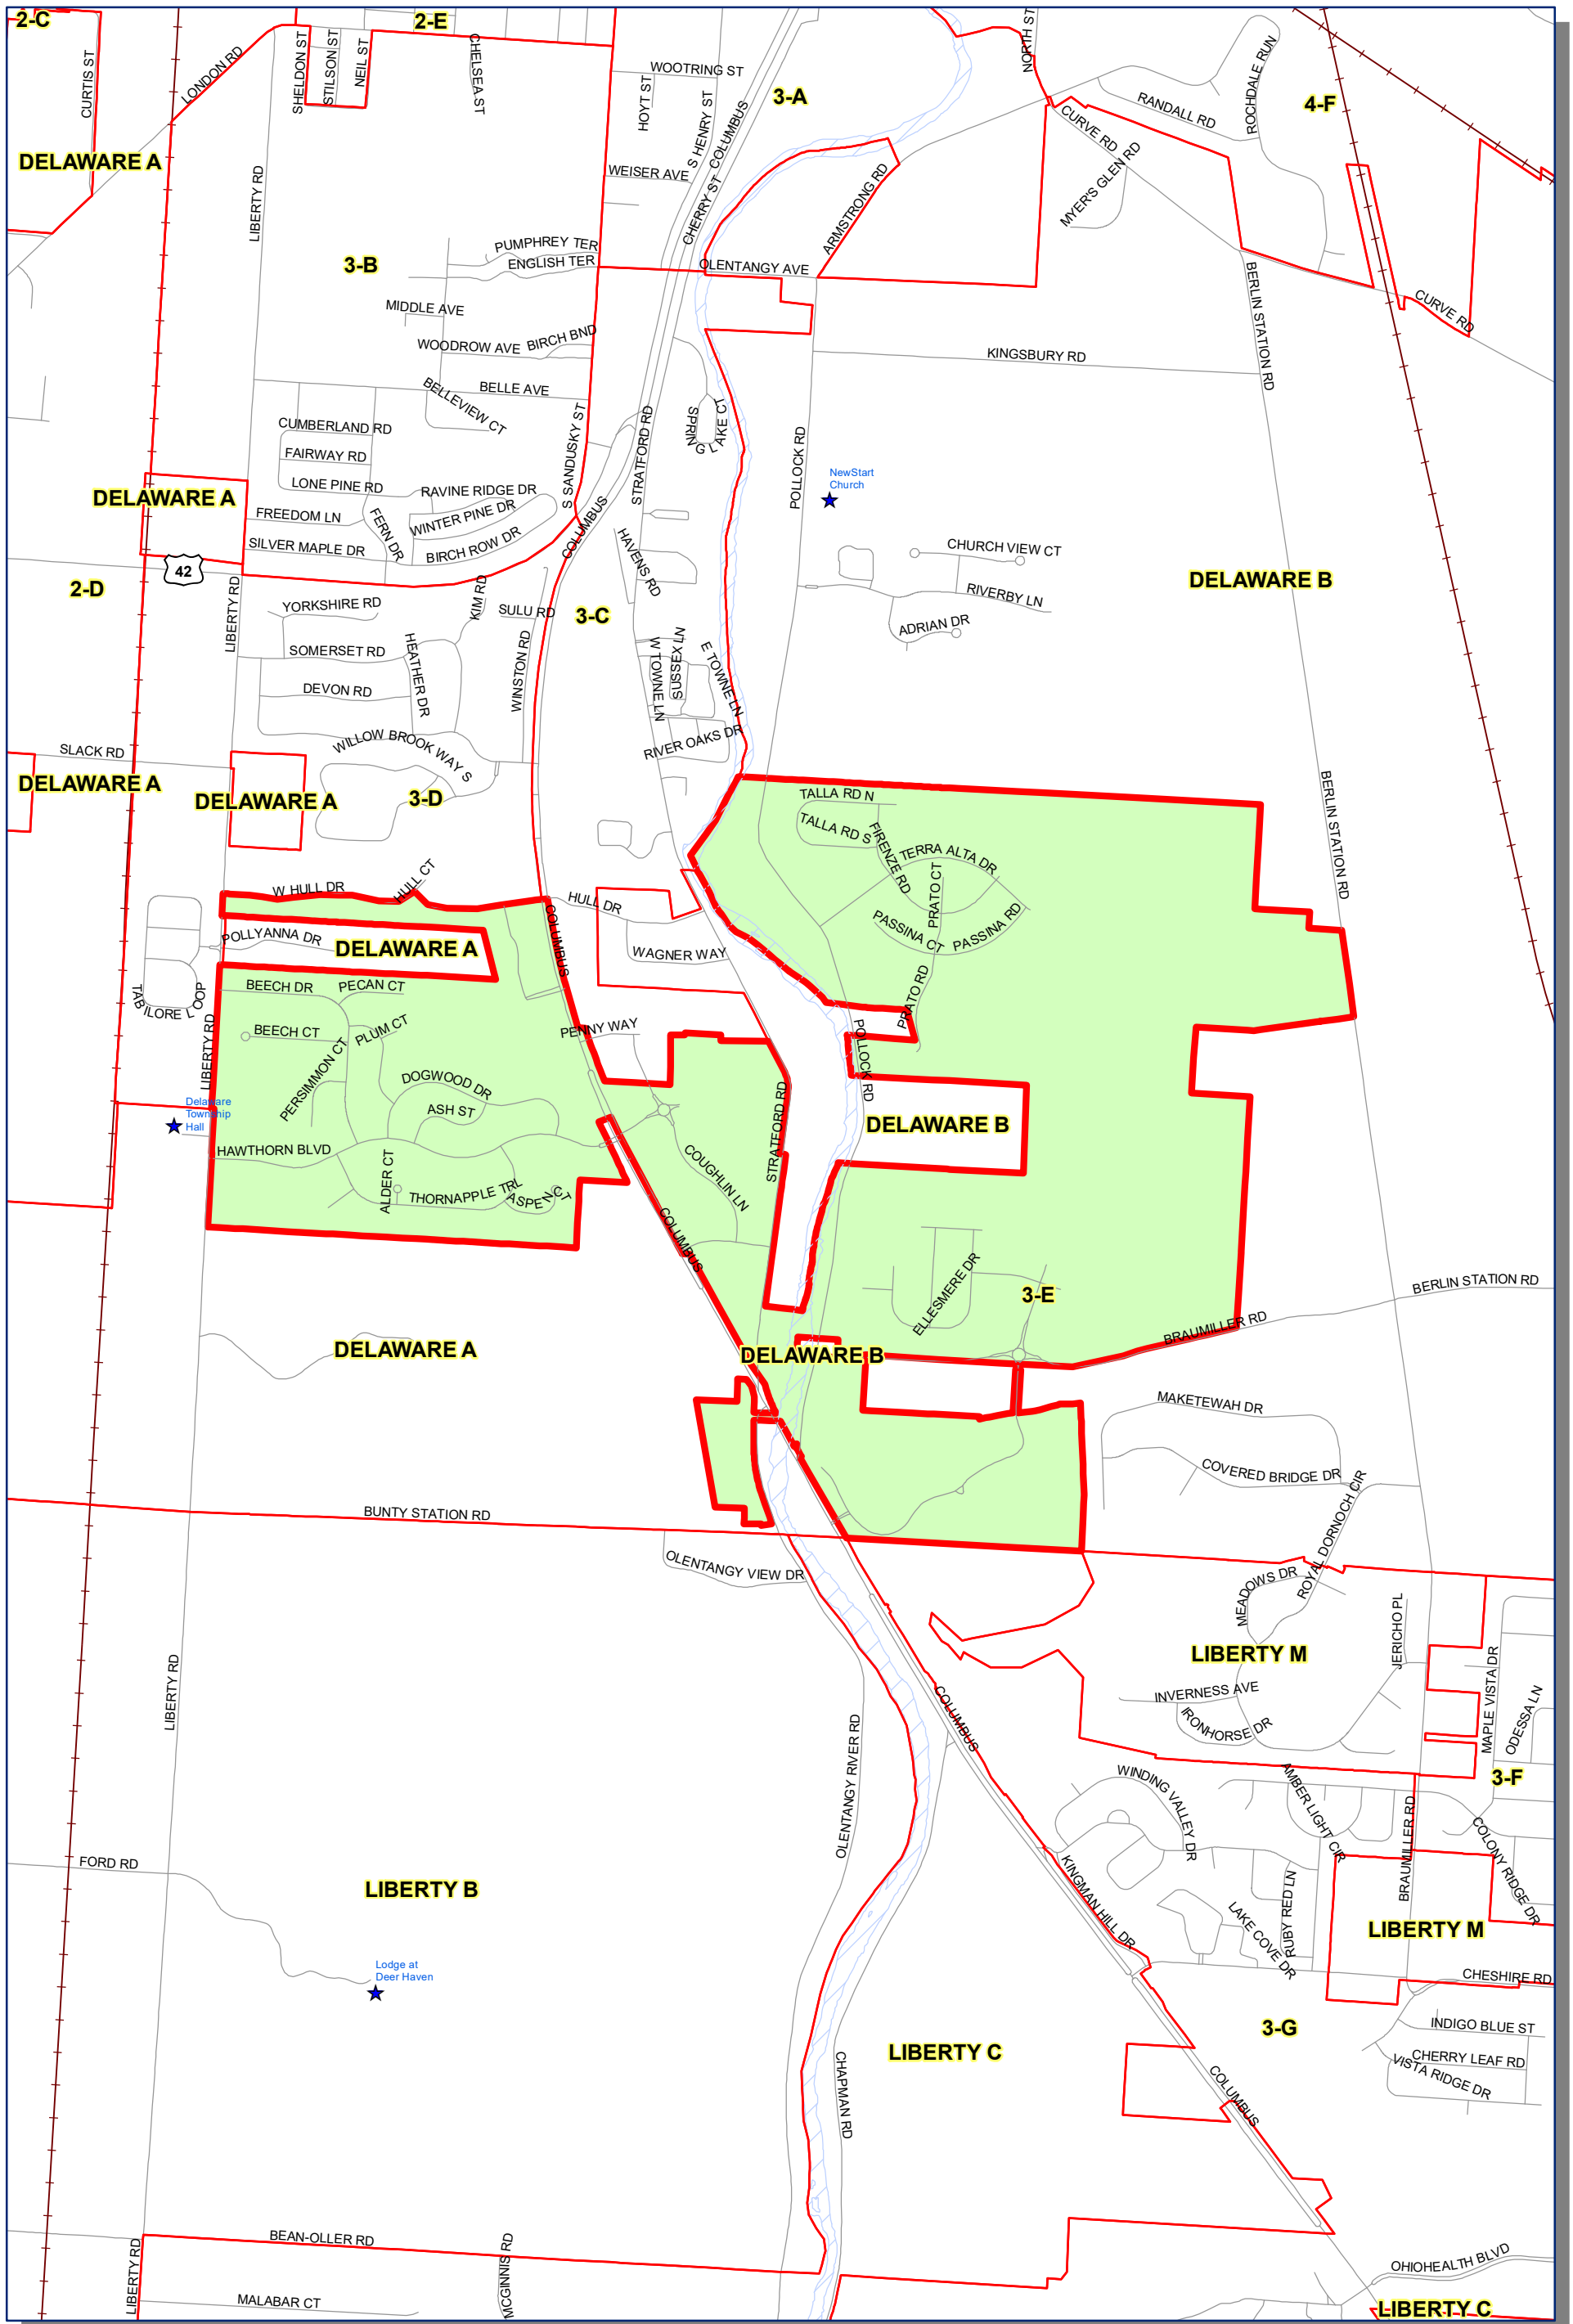

Polling Place:
NEWSTART CHURCH
795 POLLOCK RD

The Precinct and Polling Places information has been provided by Delaware County Board of Elections and is updated as of September 2022. Please contact the Board of Elections at 740-833-2080 for the latest updates.

Prepared by: Delaware County Auditor's GIS Office
September 2022