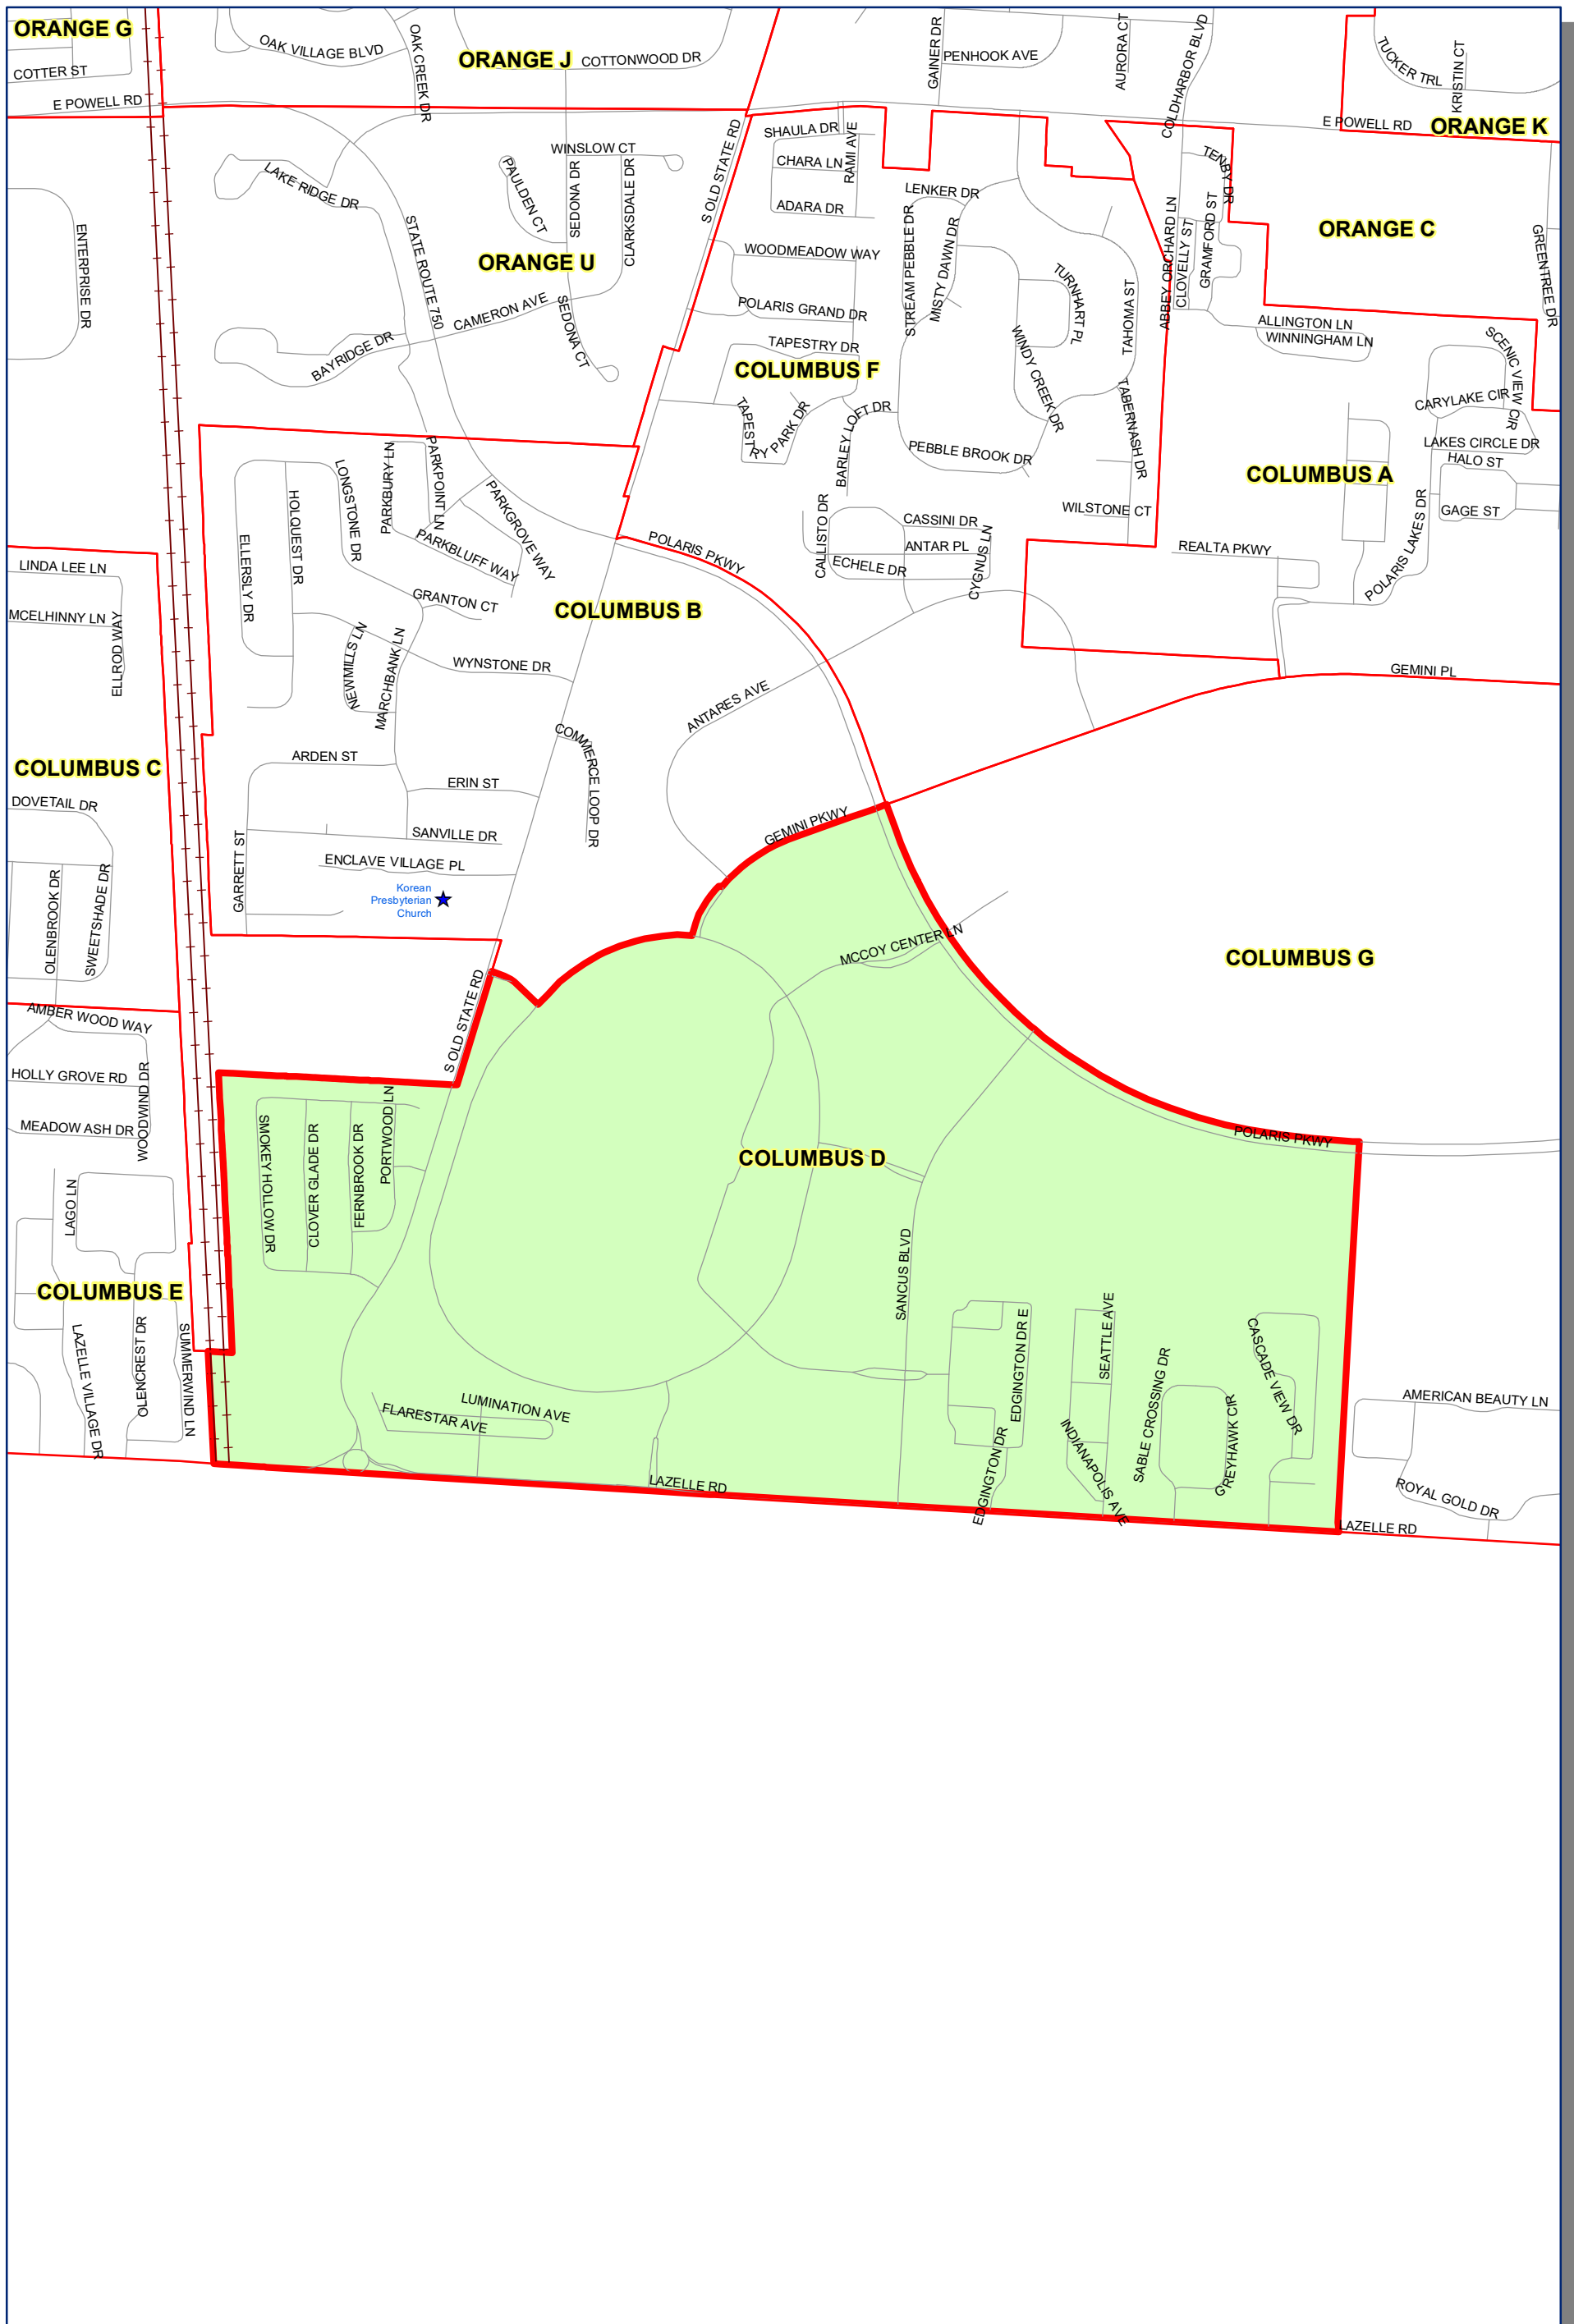

Polling Place:
KOREAN PRESBYTERIAN CHURCH
9480 S OLD STATE RD

The Precinct and Polling Places information has been provided by Delaware County Board of Elections and is updated as of September 2022. Please contact the Board of Elections at 740-833-2080 for the latest updates.

Prepared by: Delaware County Auditor's GIS Office
September 2022