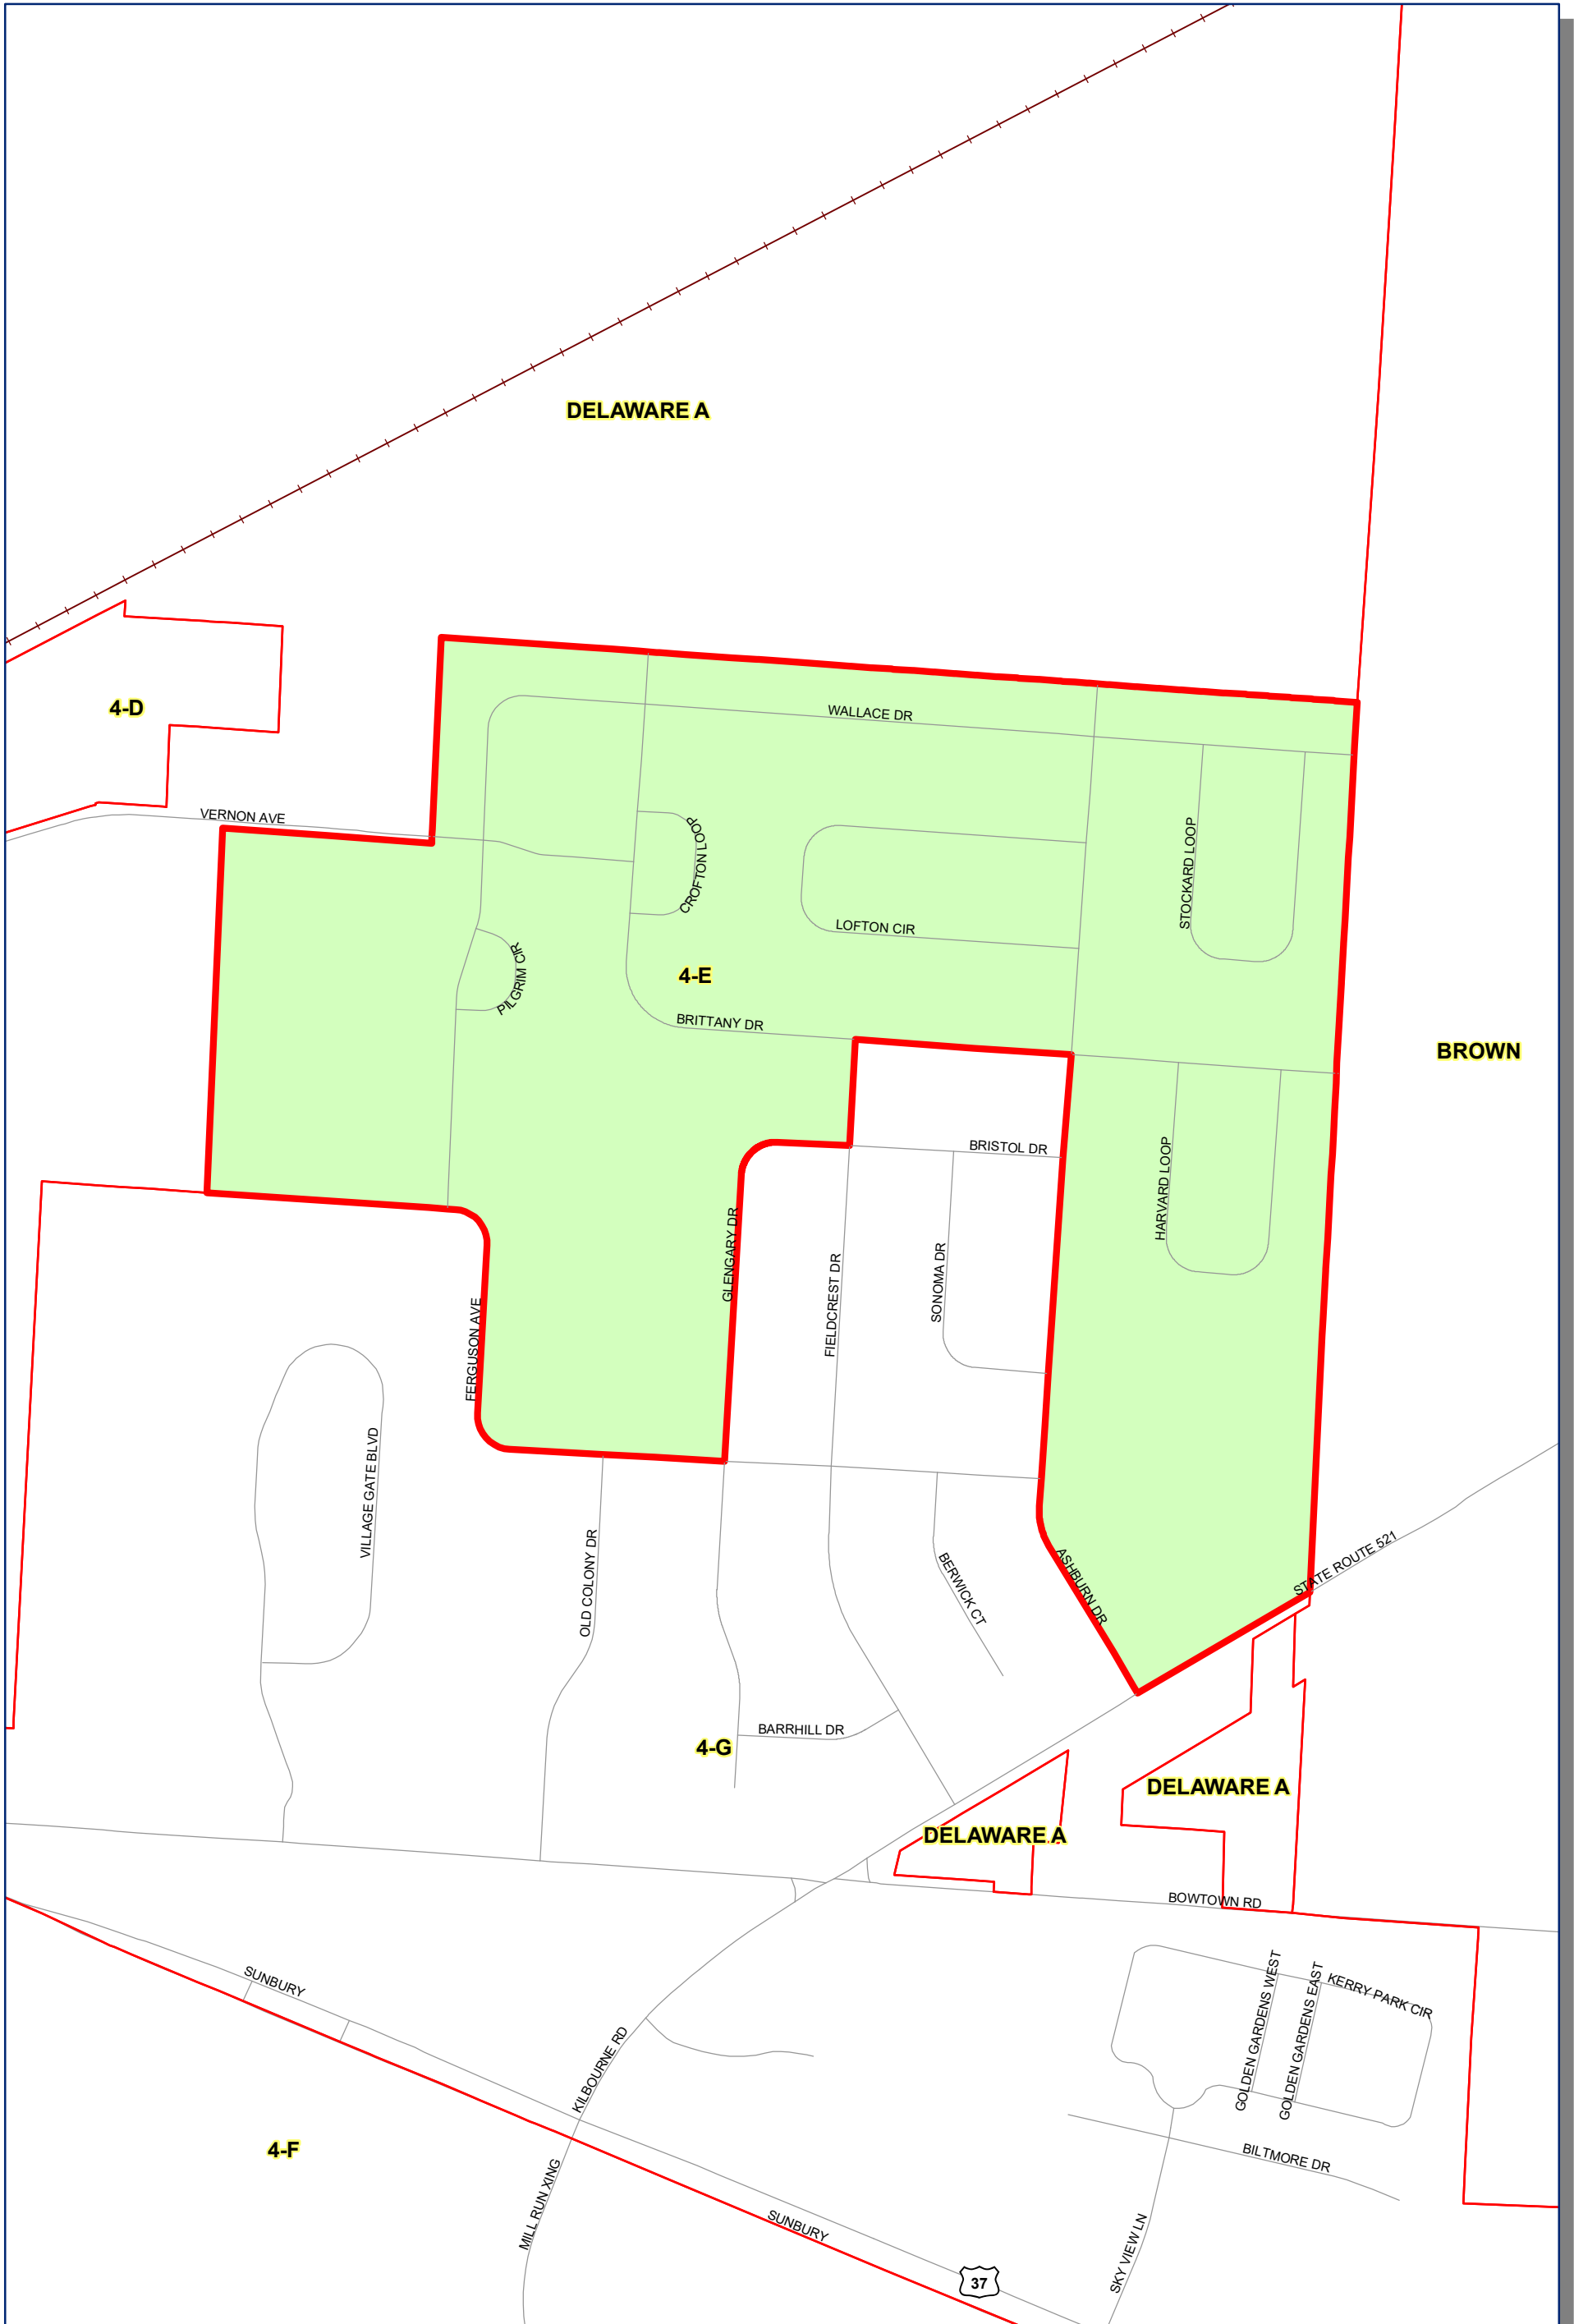

Polling Place:
FRATERNAL ORDER OF EAGLES
127 E WILLIAM ST

The Precinct and Polling Places information has been provided by Delaware County Board of Elections and is updated as of September 2022. Please contact the Board of Elections at 740-833-2080 for the latest updates.

Prepared by: Delaware County Auditor's GIS Office
September 2022