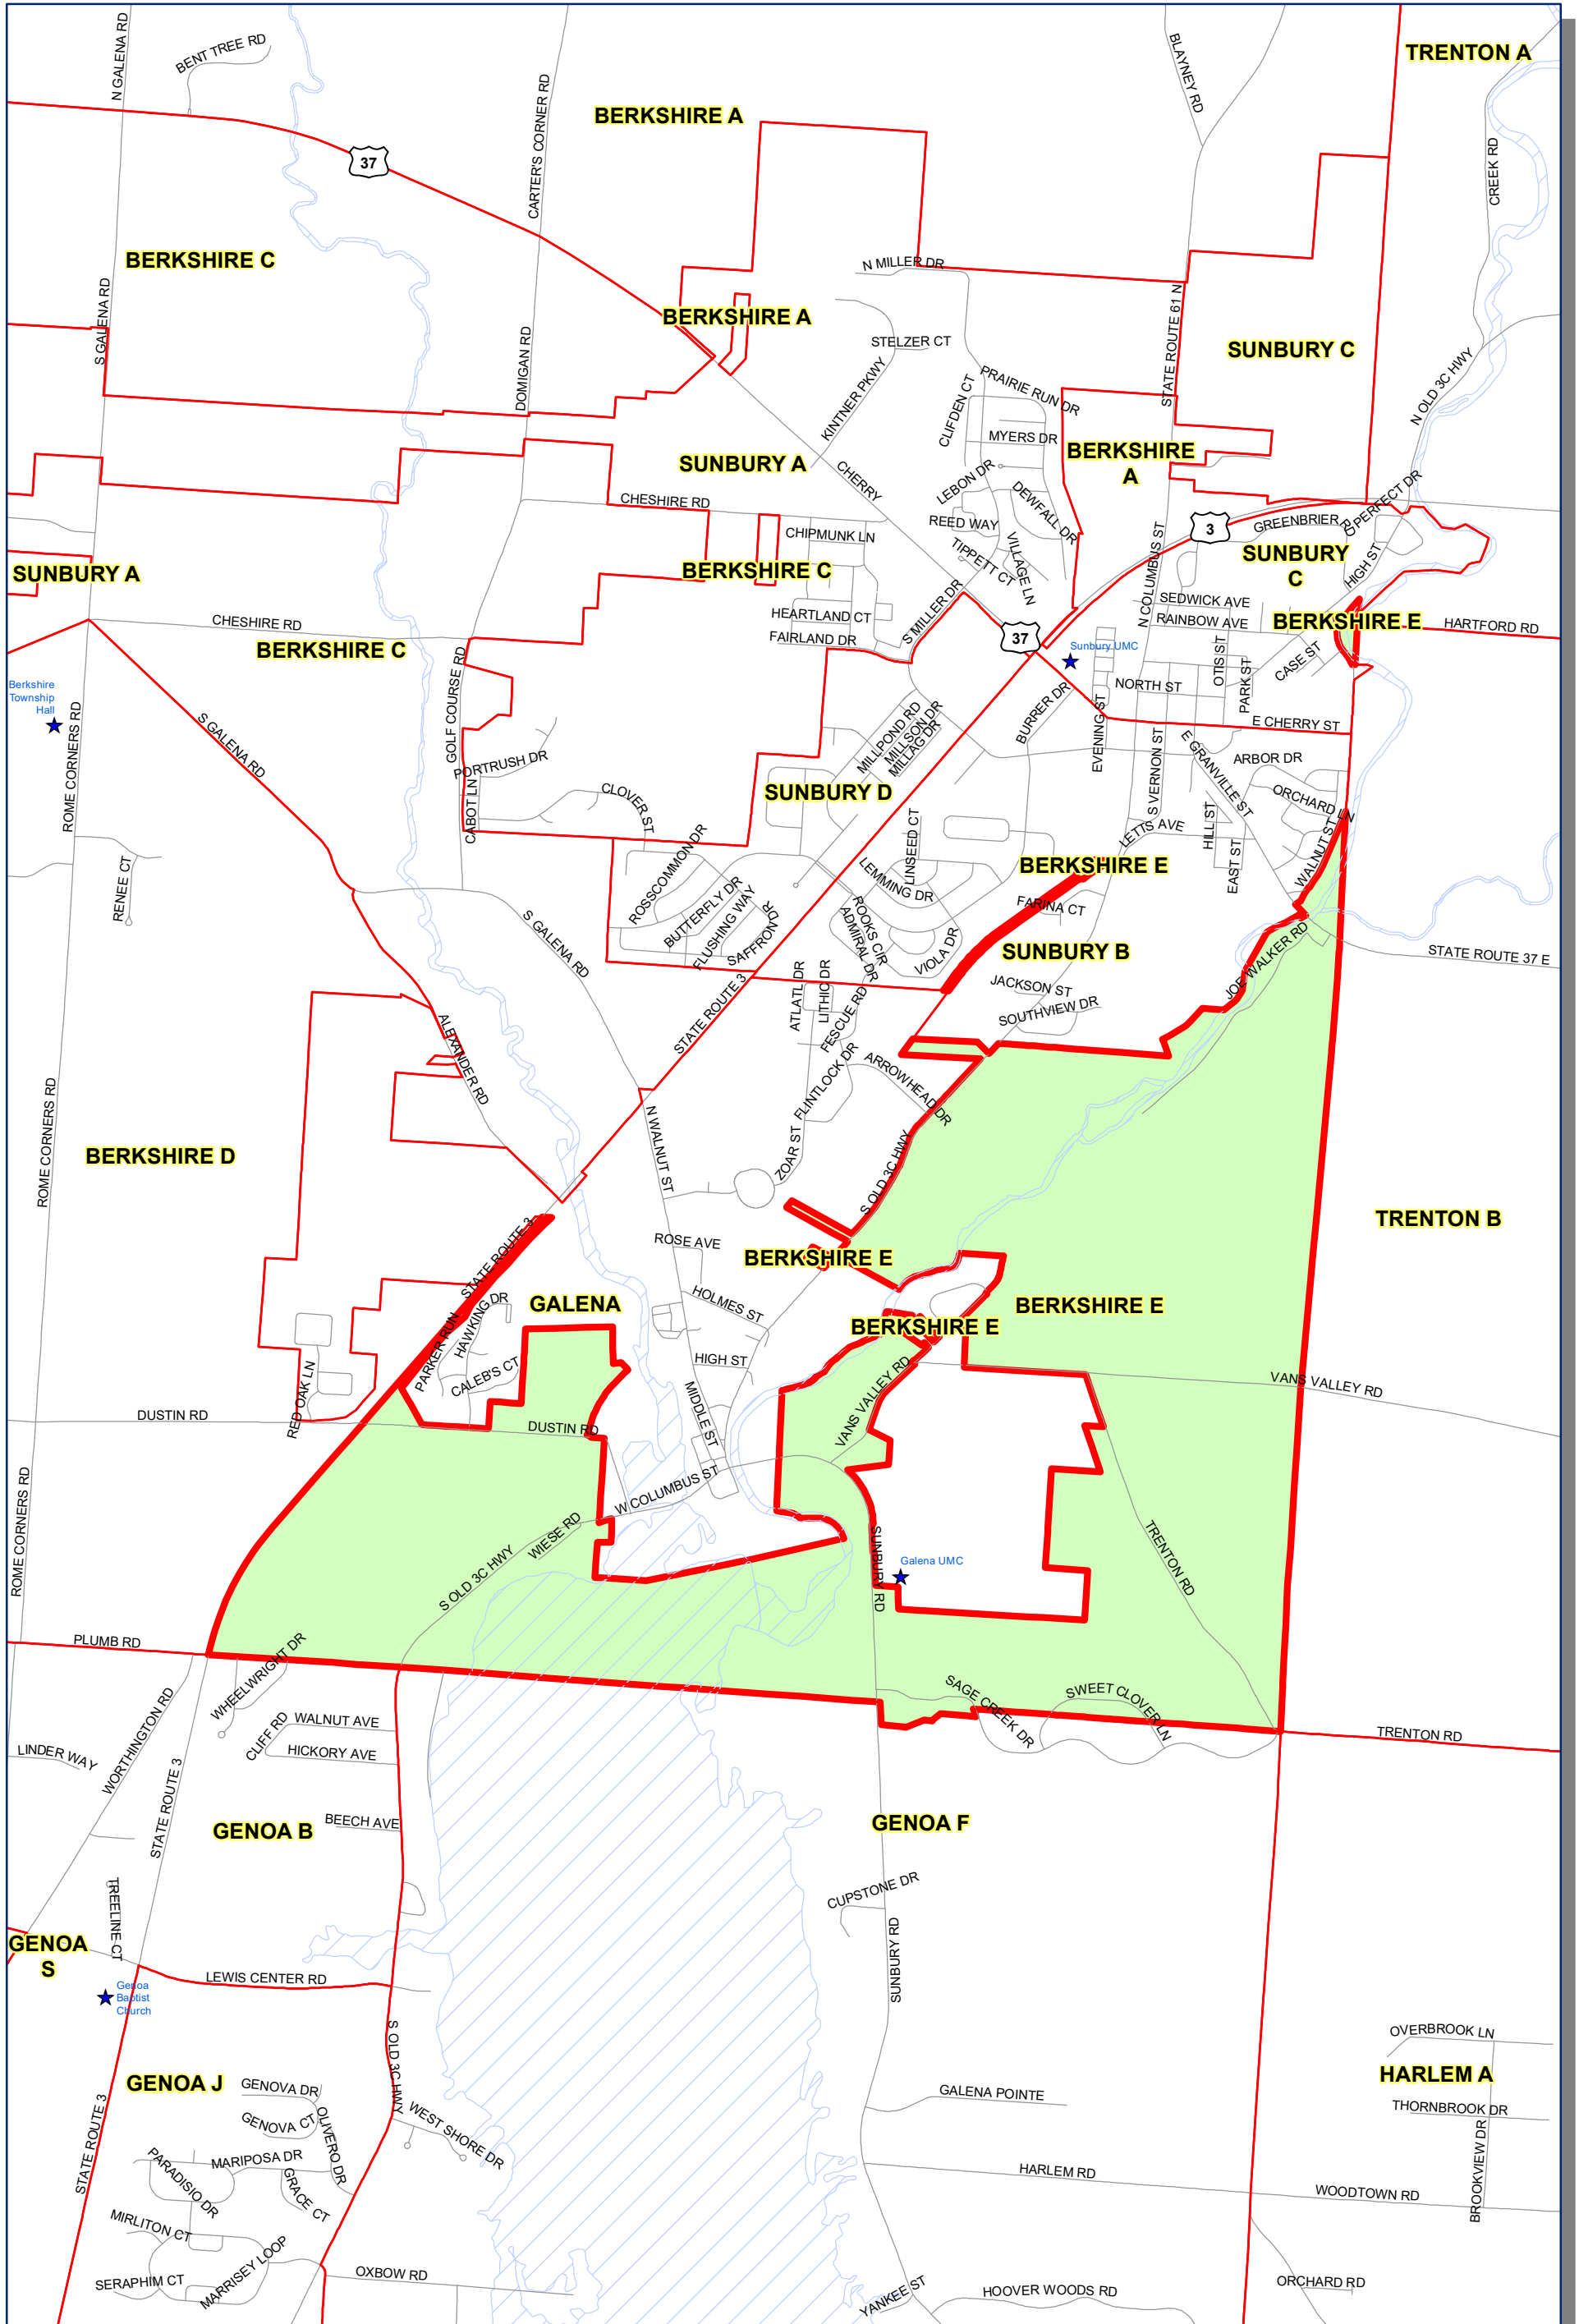

Polling Place:
GALENA UMC
2777 SUNBURY RD

The Precinct and Polling Places information has been provided by Delaware County Board of Elections and is updated as of September 2022. Please contact the Board of Elections at 740-833-2080 for the latest updates.

Prepared by: Delaware County Auditor's GIS Office
September 2022