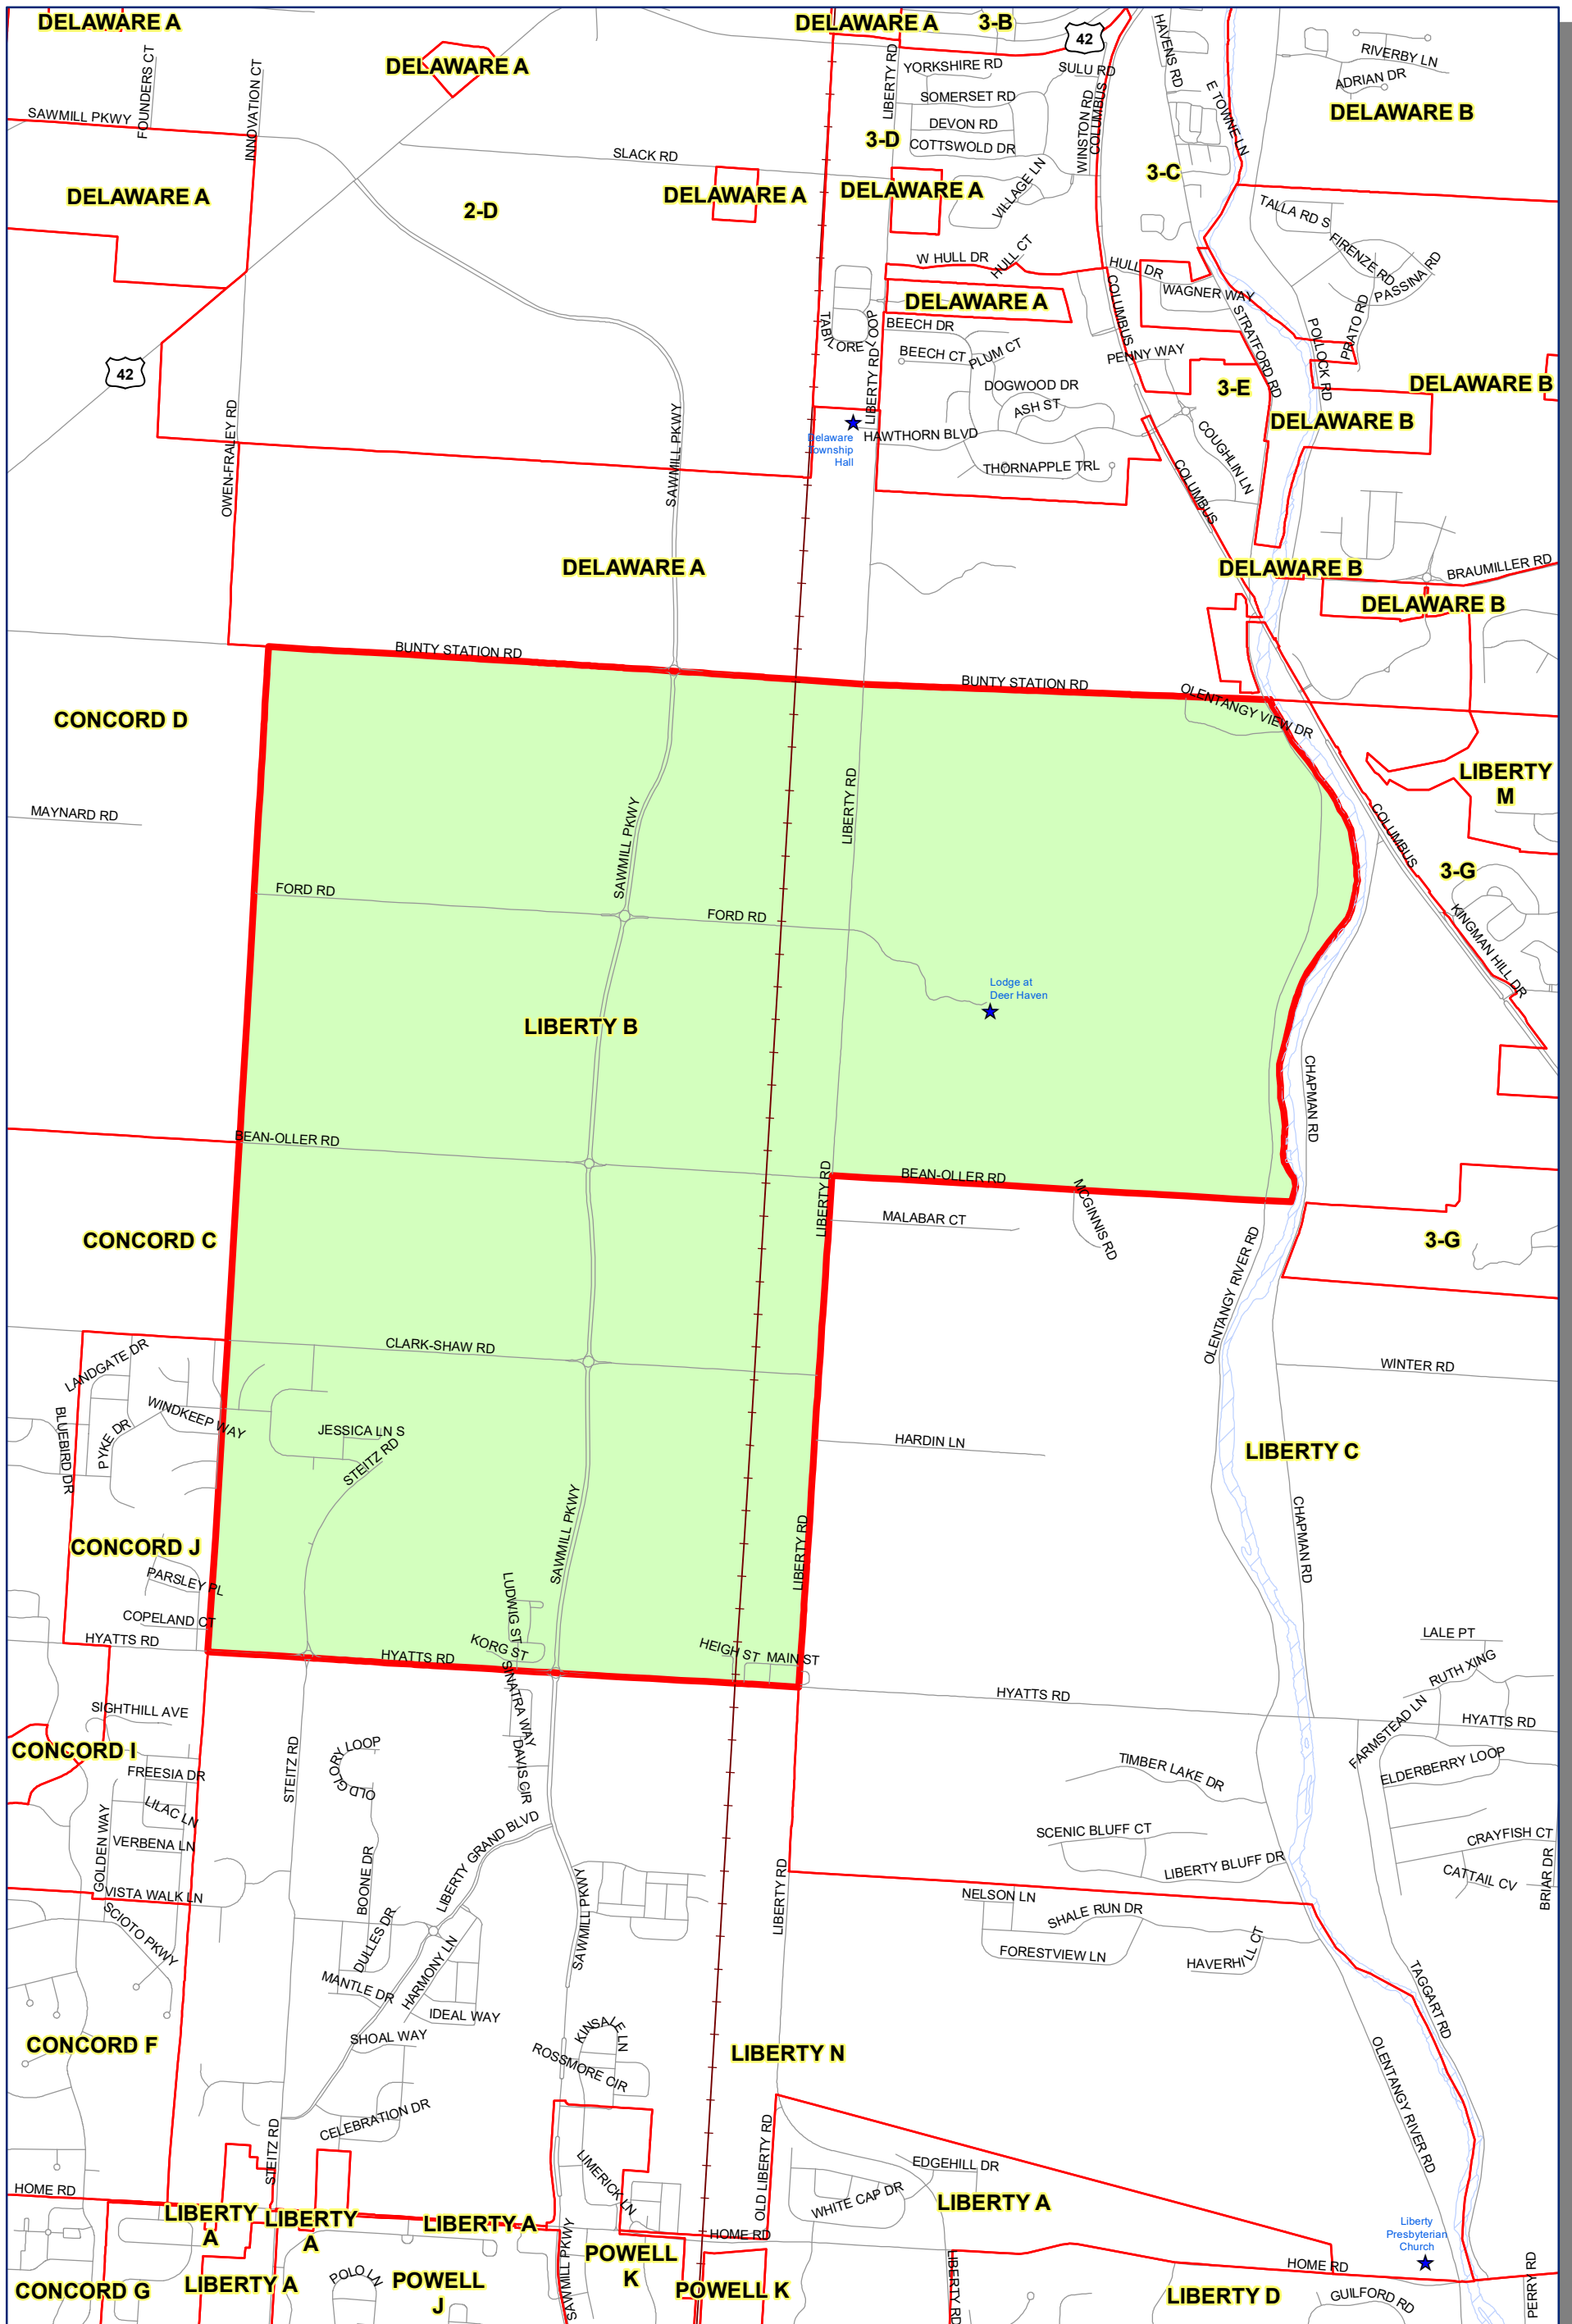

Prepared by: Delaware County Auditor's GIS Office  
September 2022

**Polling Place:**  
**LODGE AT DEER HAVEN PRESERVE**  
**4183 LIBERTY RD**

The Precinct and Polling Places information has been provided by Delaware County Board of Elections and is updated as of September 2022. Please contact the Board of Elections at 740-833-2080 for the latest updates.