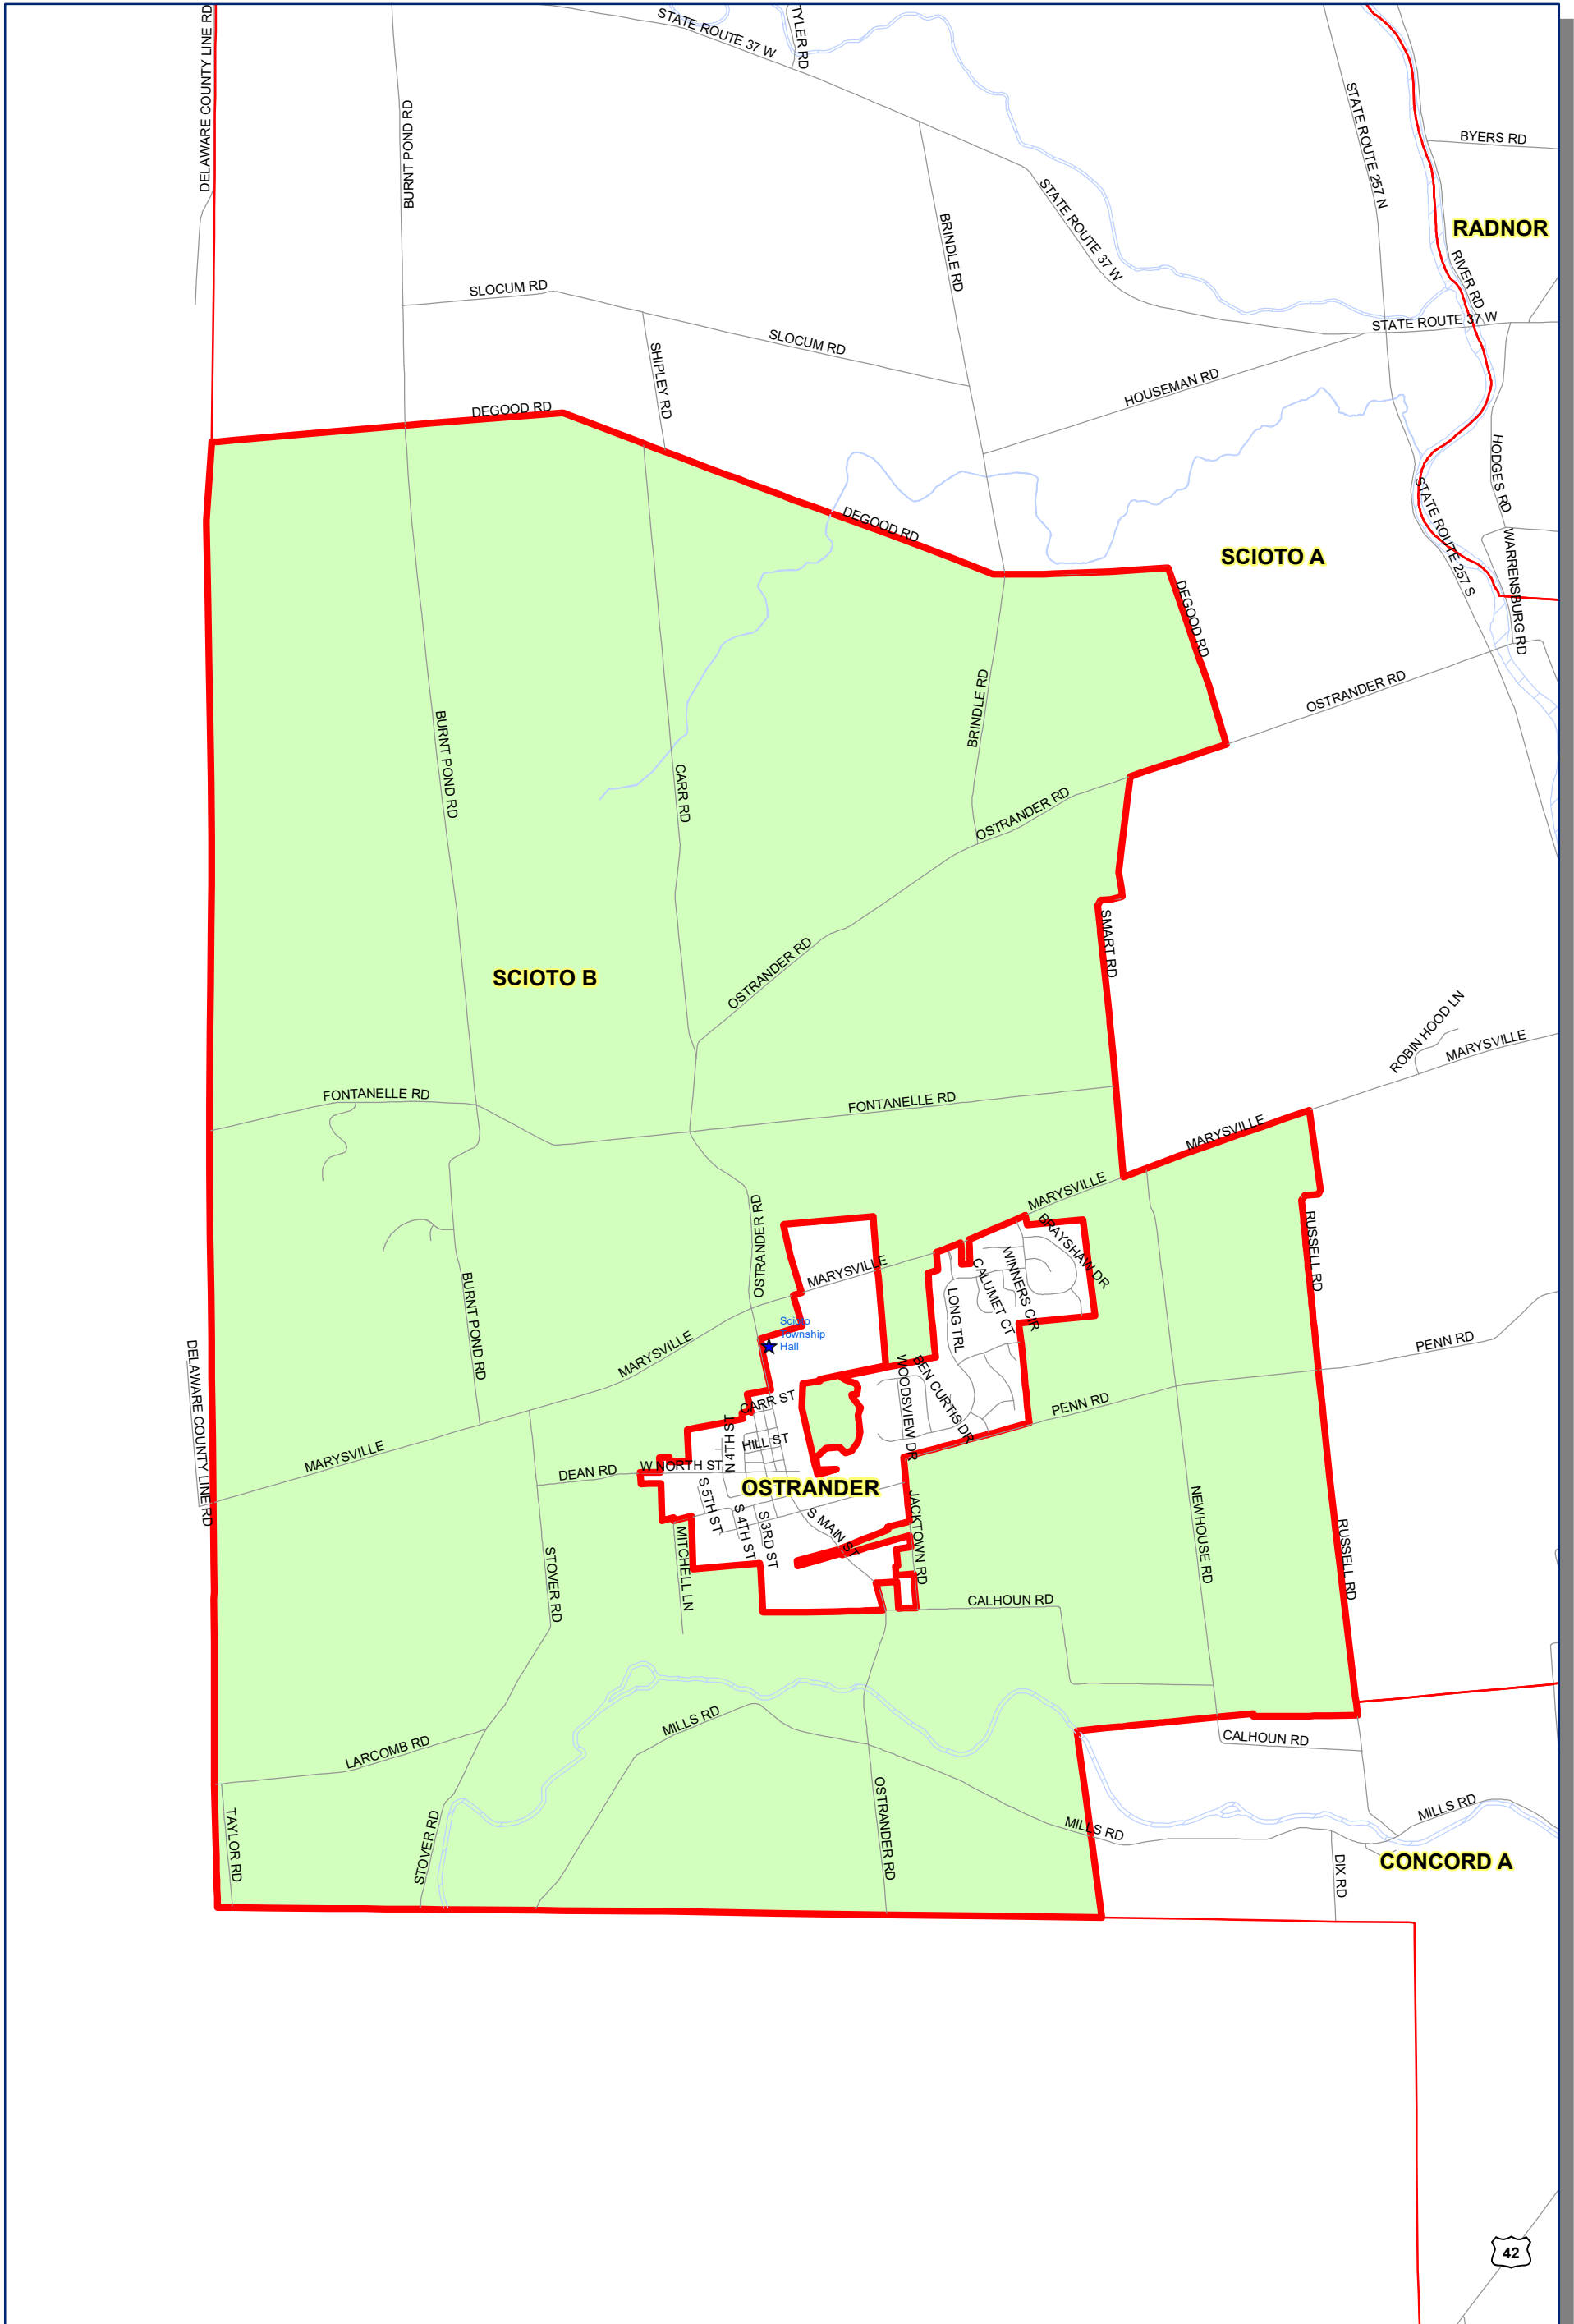

Polling Place:
SCIOTO TOWNSHIP HALL
3737 OSTRANDER RD

The Precinct and Polling Places information has been provided by Delaware County Board of Elections and is updated as of September 2022. Please contact the Board of Elections at 740-833-2080 for the latest updates.

Prepared by: Delaware County Auditor's GIS Office
September 2022