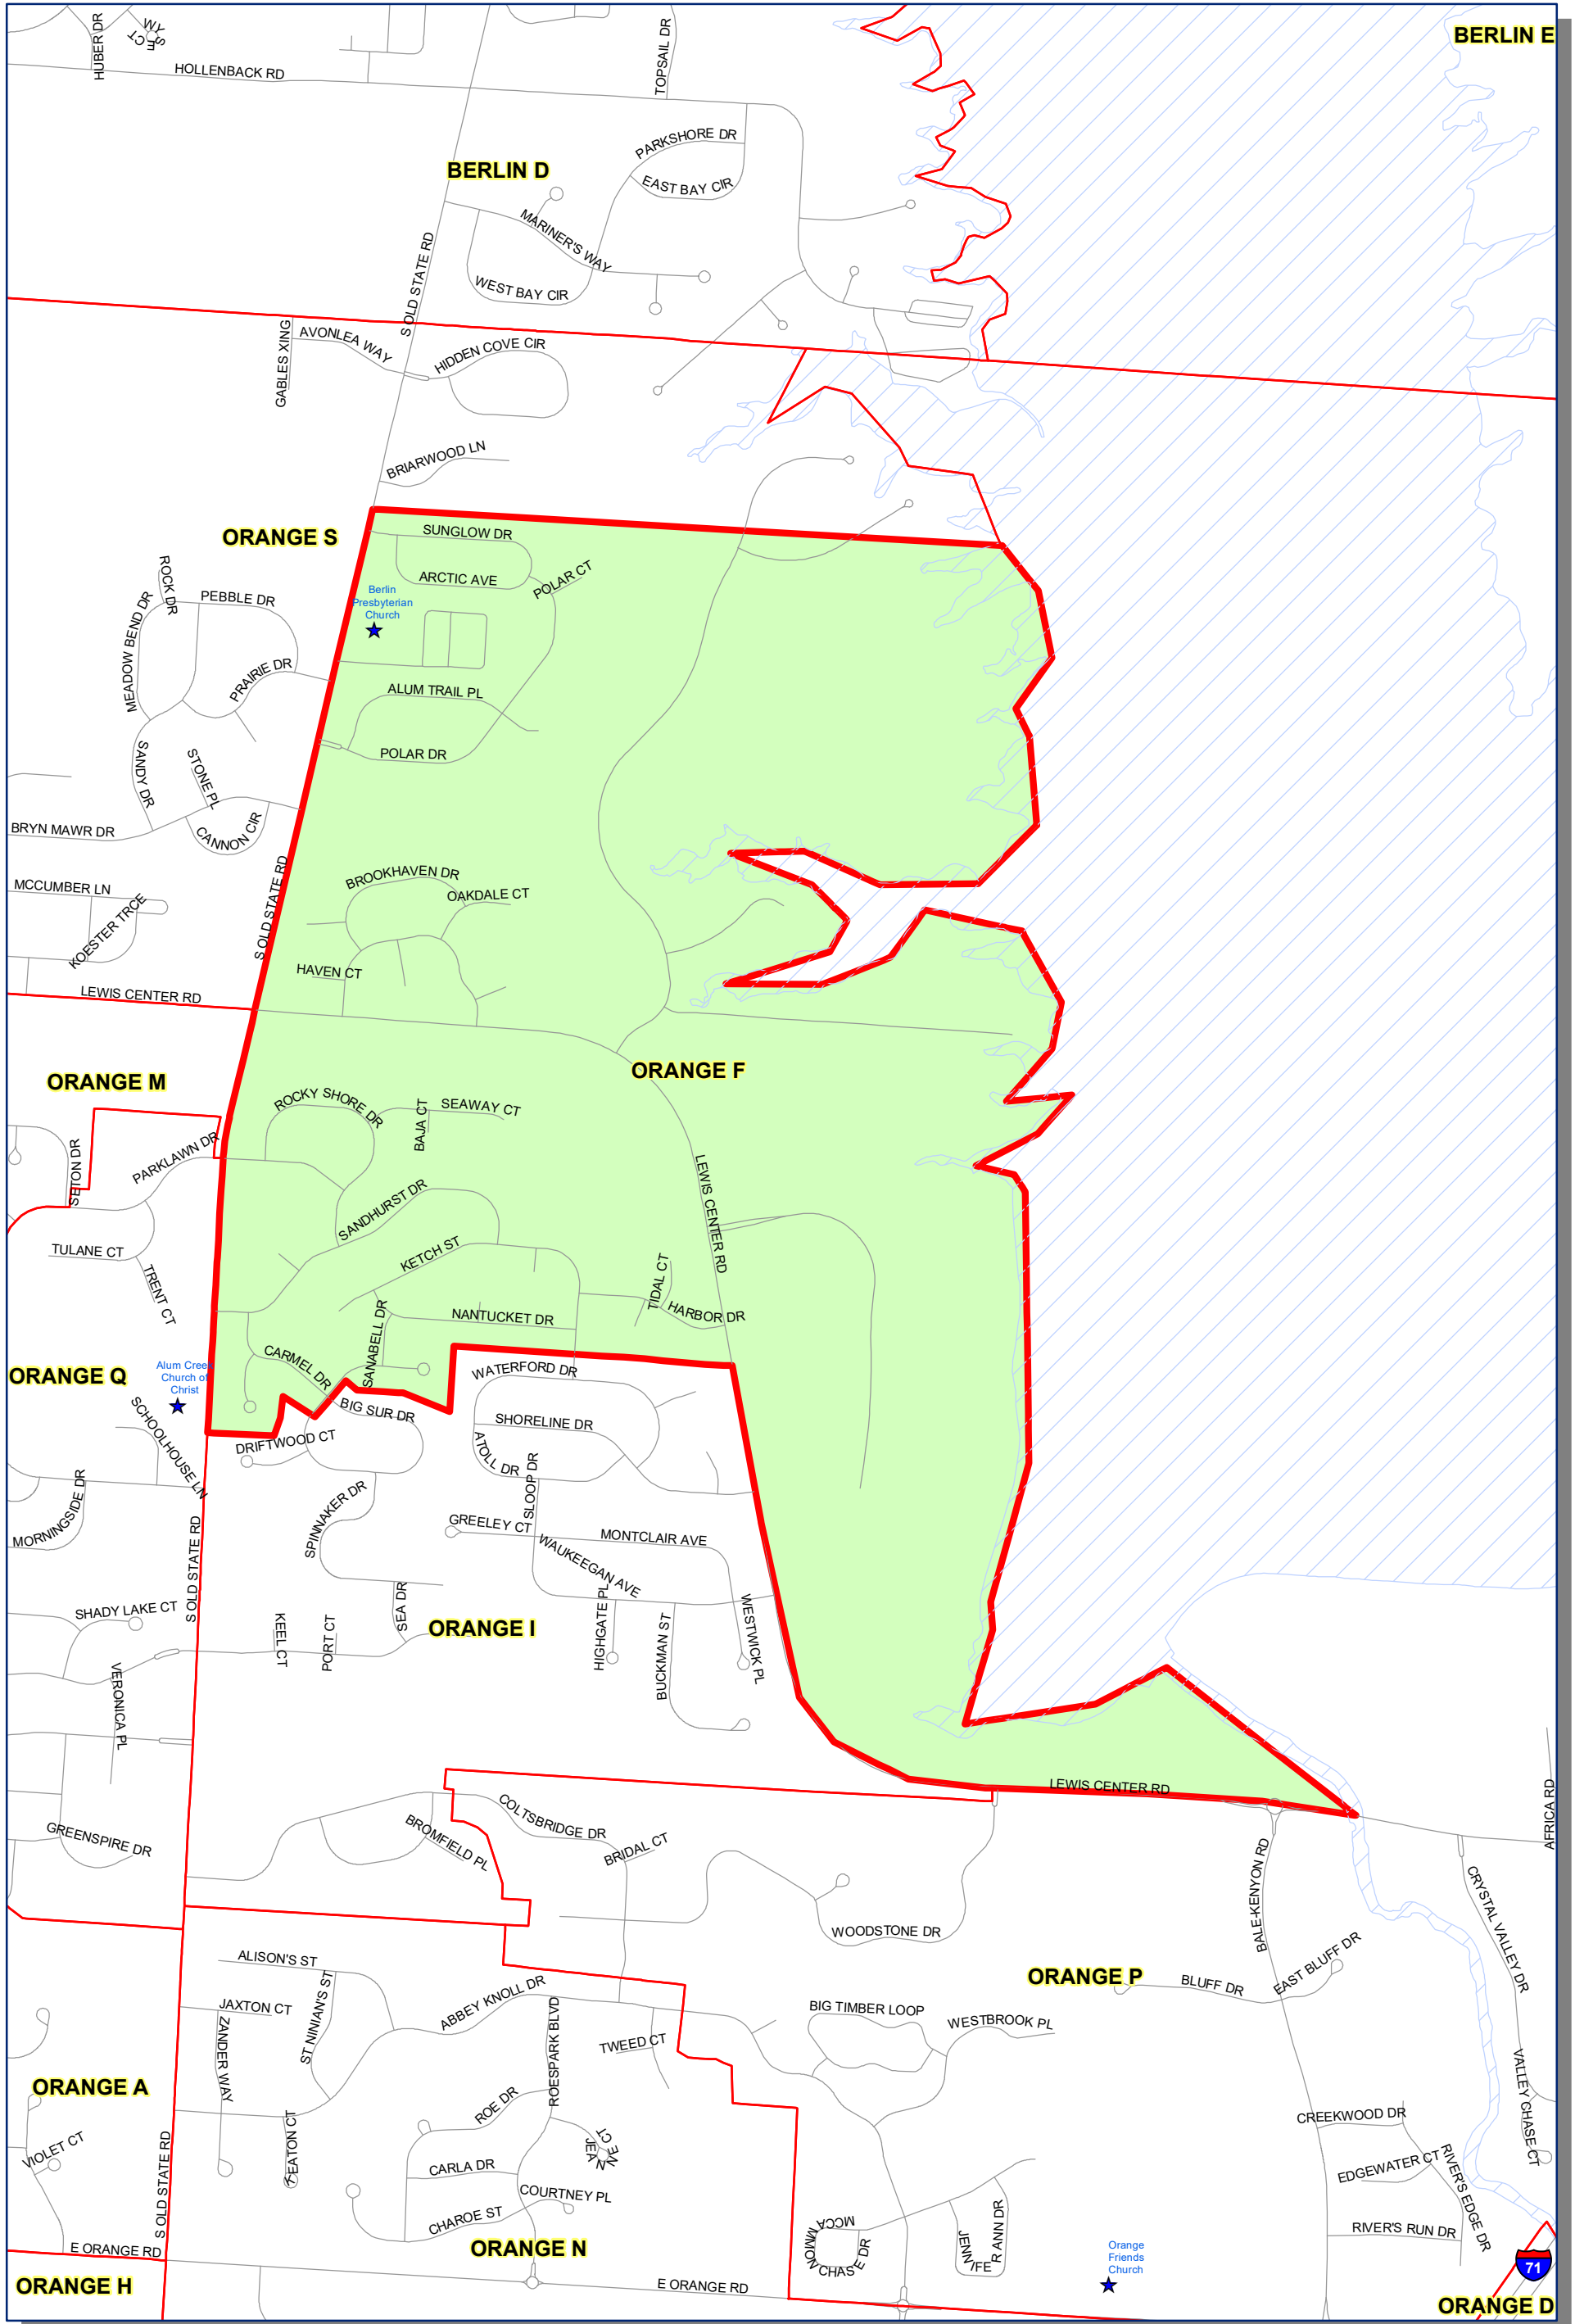

Polling Place:
BERLIN PRESBYTERIAN CHURCH
5175 S OLD STATE RD

The Precinct and Polling Places information has been provided by Delaware County Board of Elections and is updated as of September 2022. Please contact the Board of Elections at 740-833-2080 for the latest updates.

Prepared by: Delaware County Auditor's GIS Office
September 2022