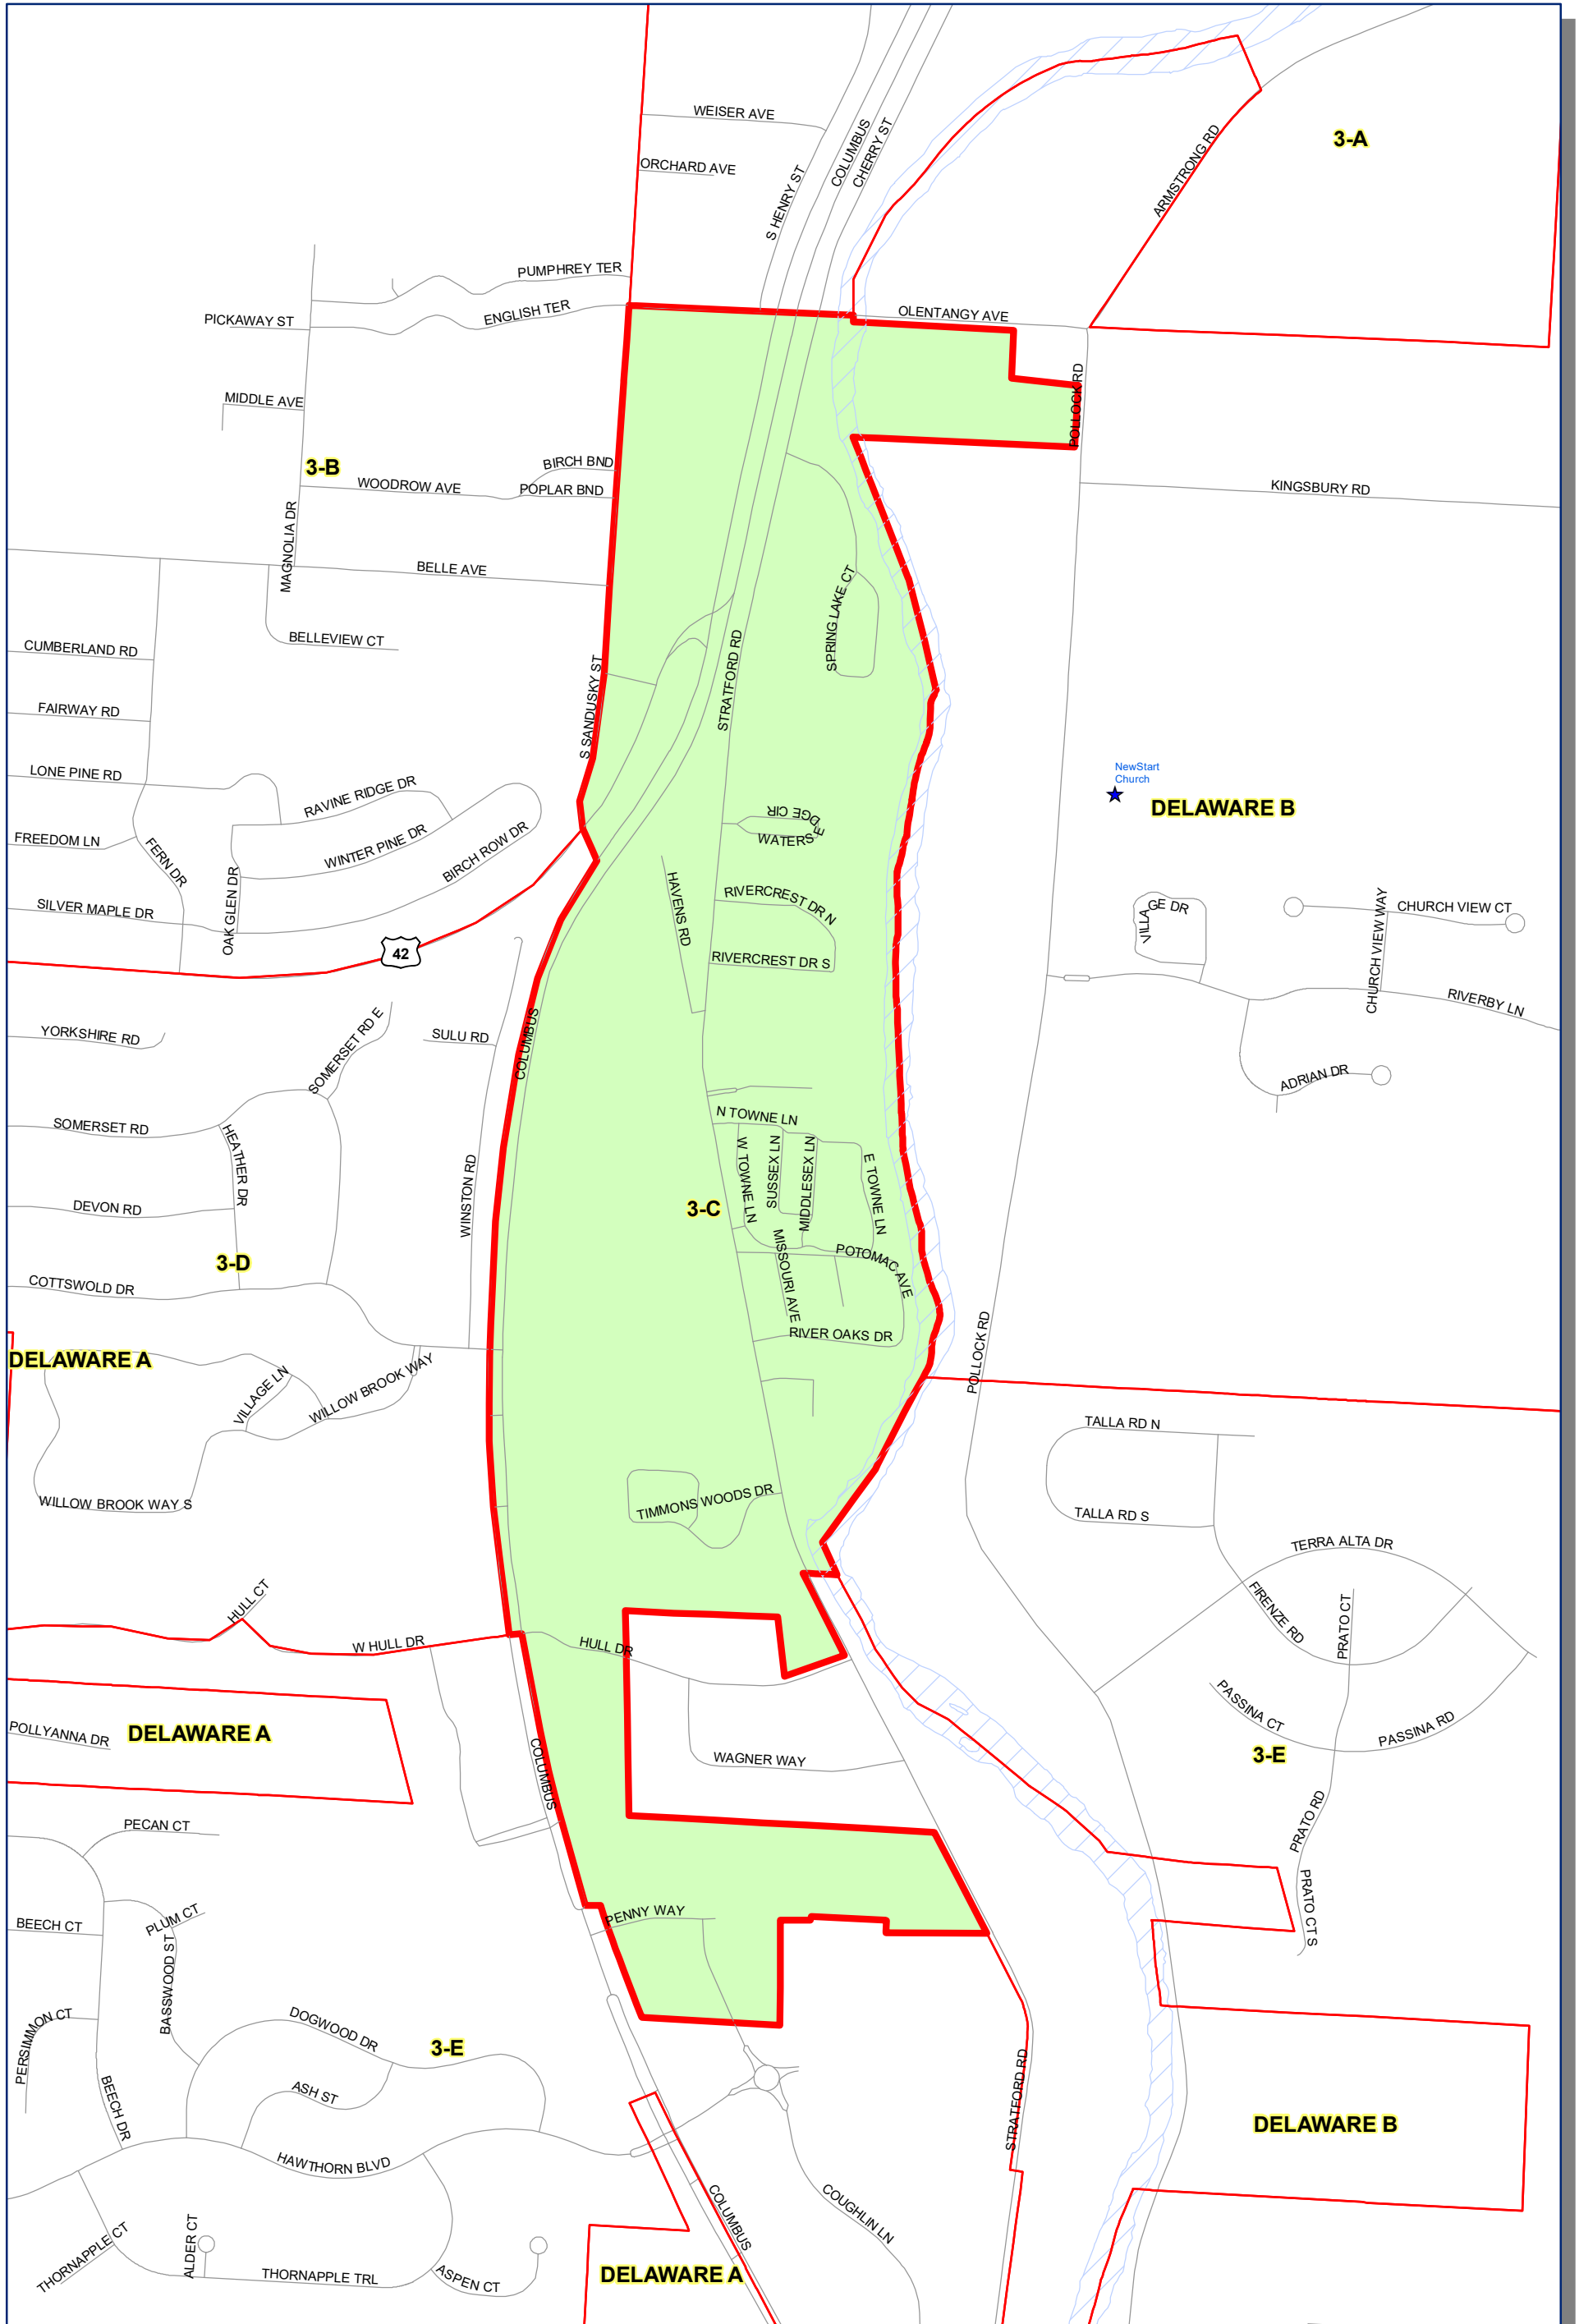

Polling Place:
NEWSTART CHURCH
795 POLLOCK RD

The Precinct and Polling Places information has been provided by Delaware County Board of Elections and is updated as of September 2022. Please contact the Board of Elections at 740-833-2080 for the latest updates.

Prepared by: Delaware County Auditor's GIS Office
September 2022