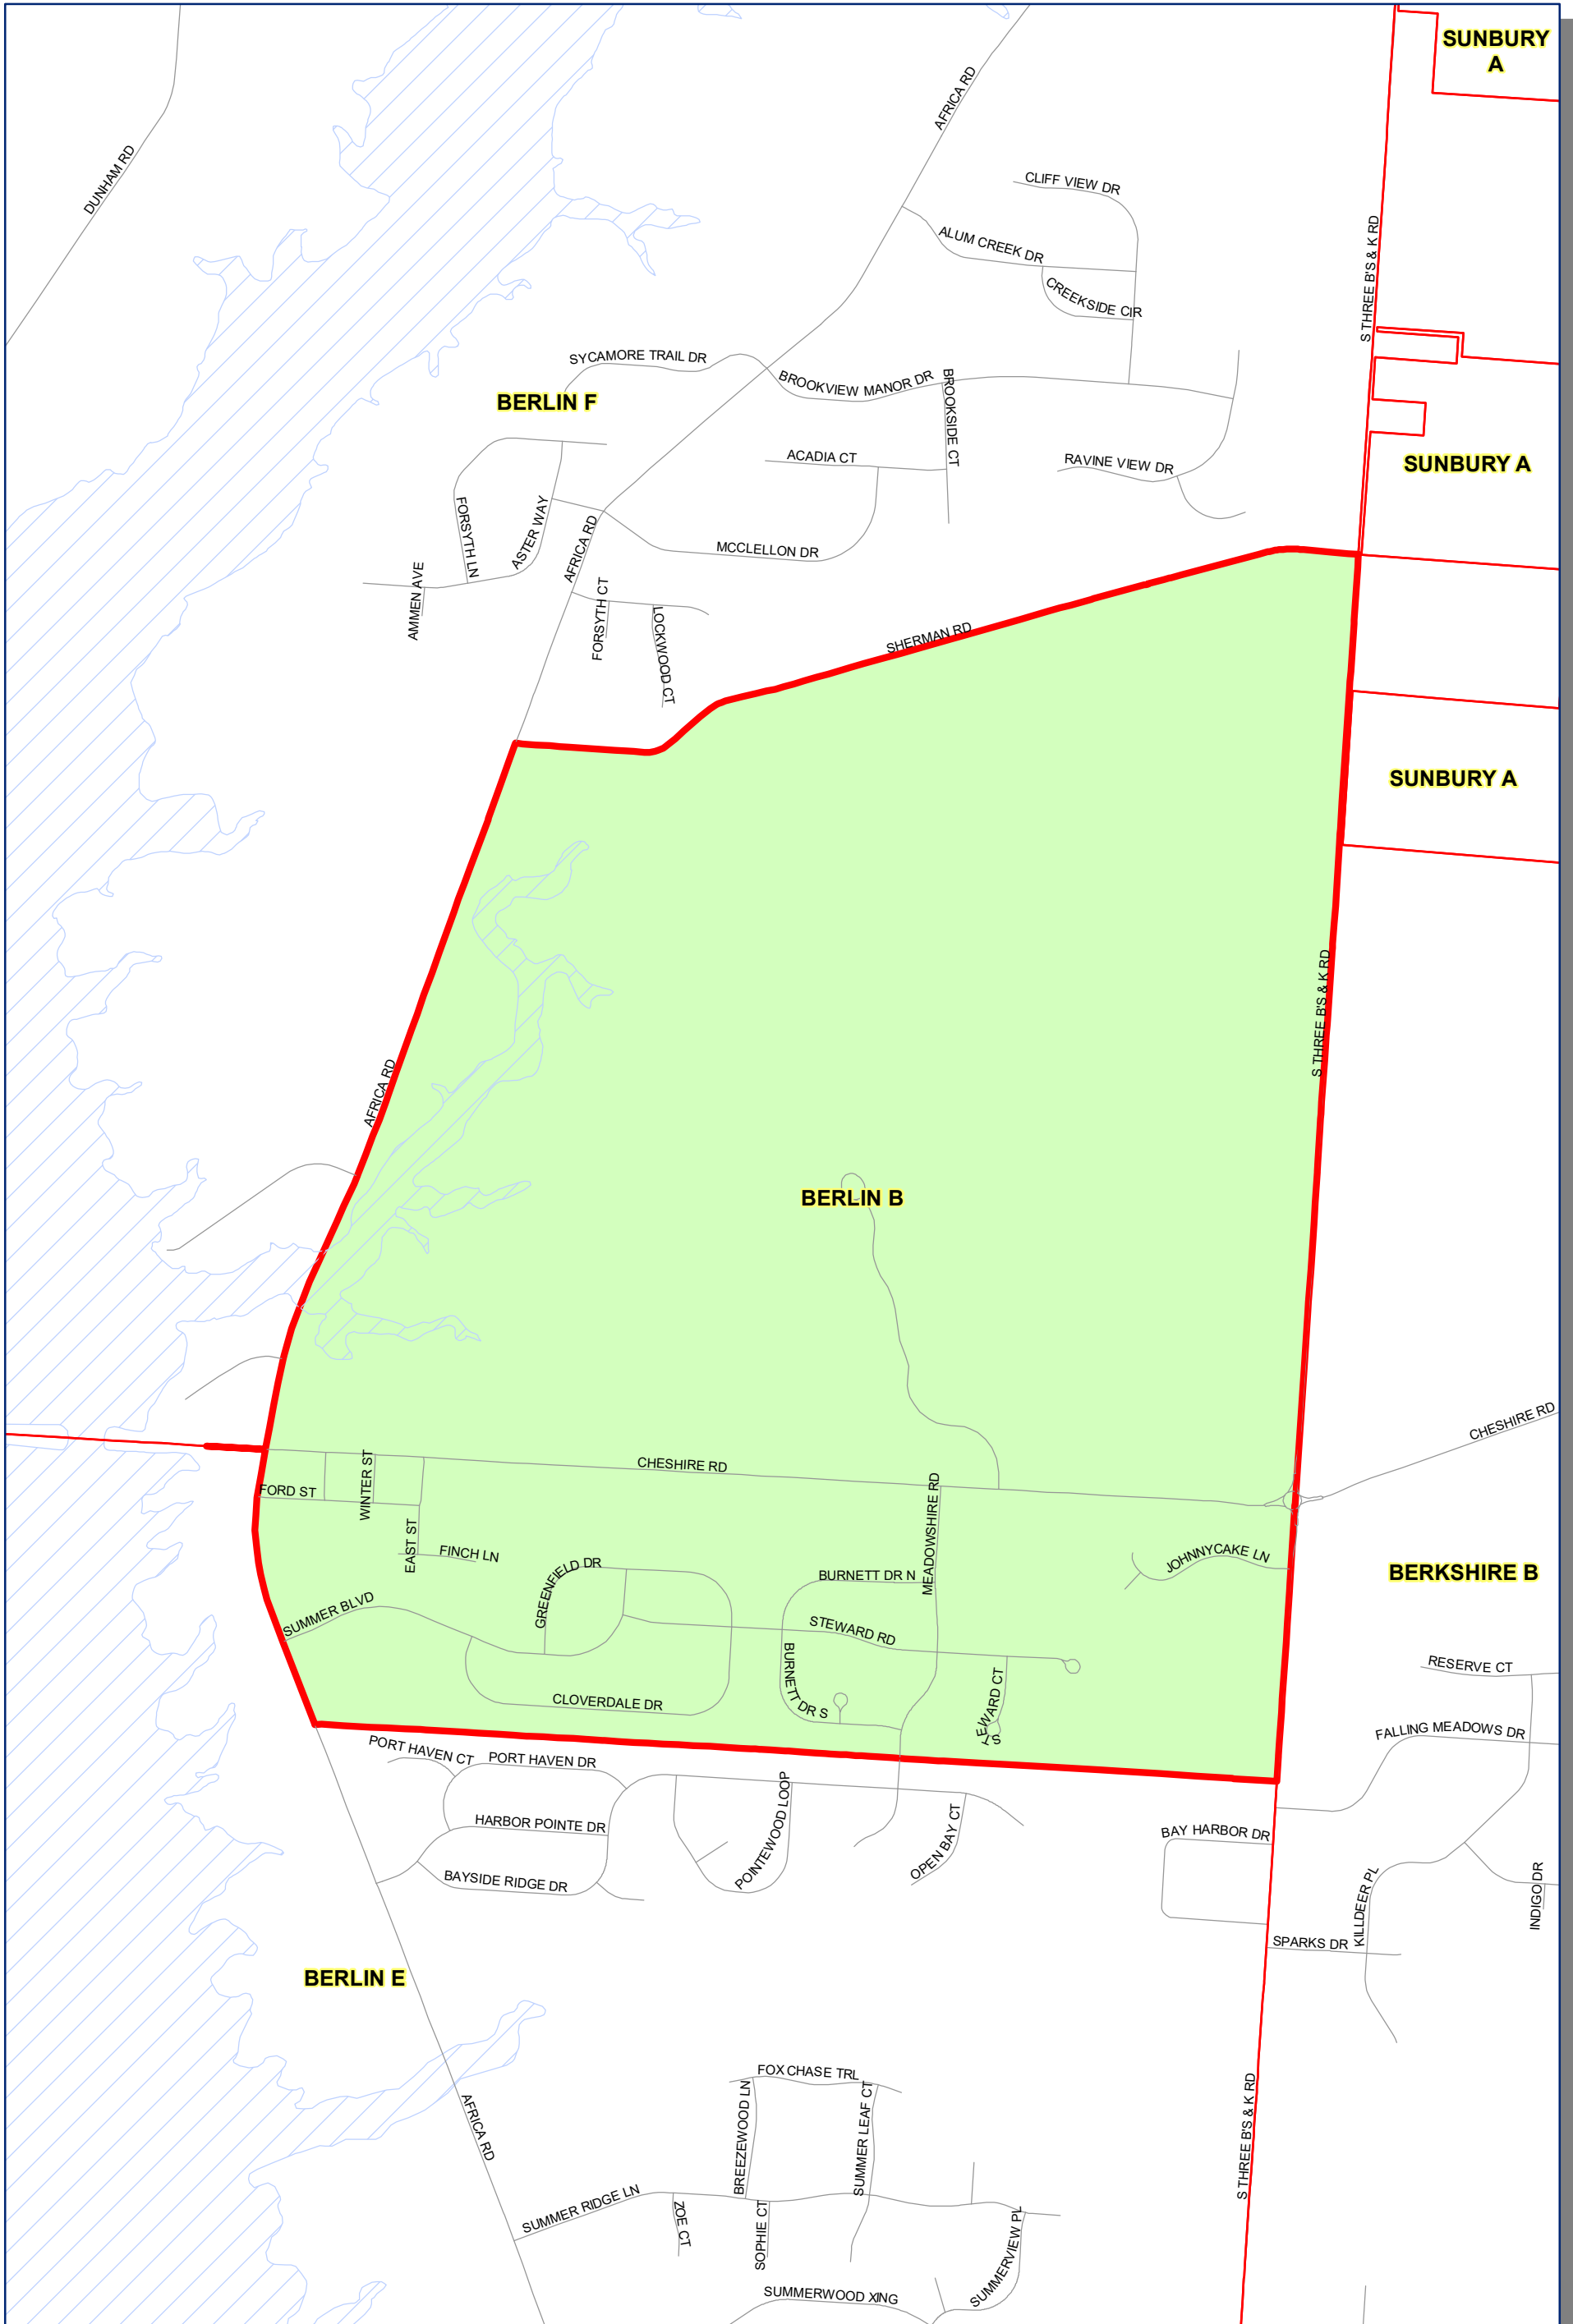

Polling Place:
NORTHGATE CHURCH
51 FOURWINDS DR

The Precinct and Polling Places information has been provided by Delaware County Board of Elections and is updated as of September 2022. Please contact the Board of Elections at 740-833-2080 for the latest updates.

Prepared by: Delaware County Auditor's GIS Office
September 2022