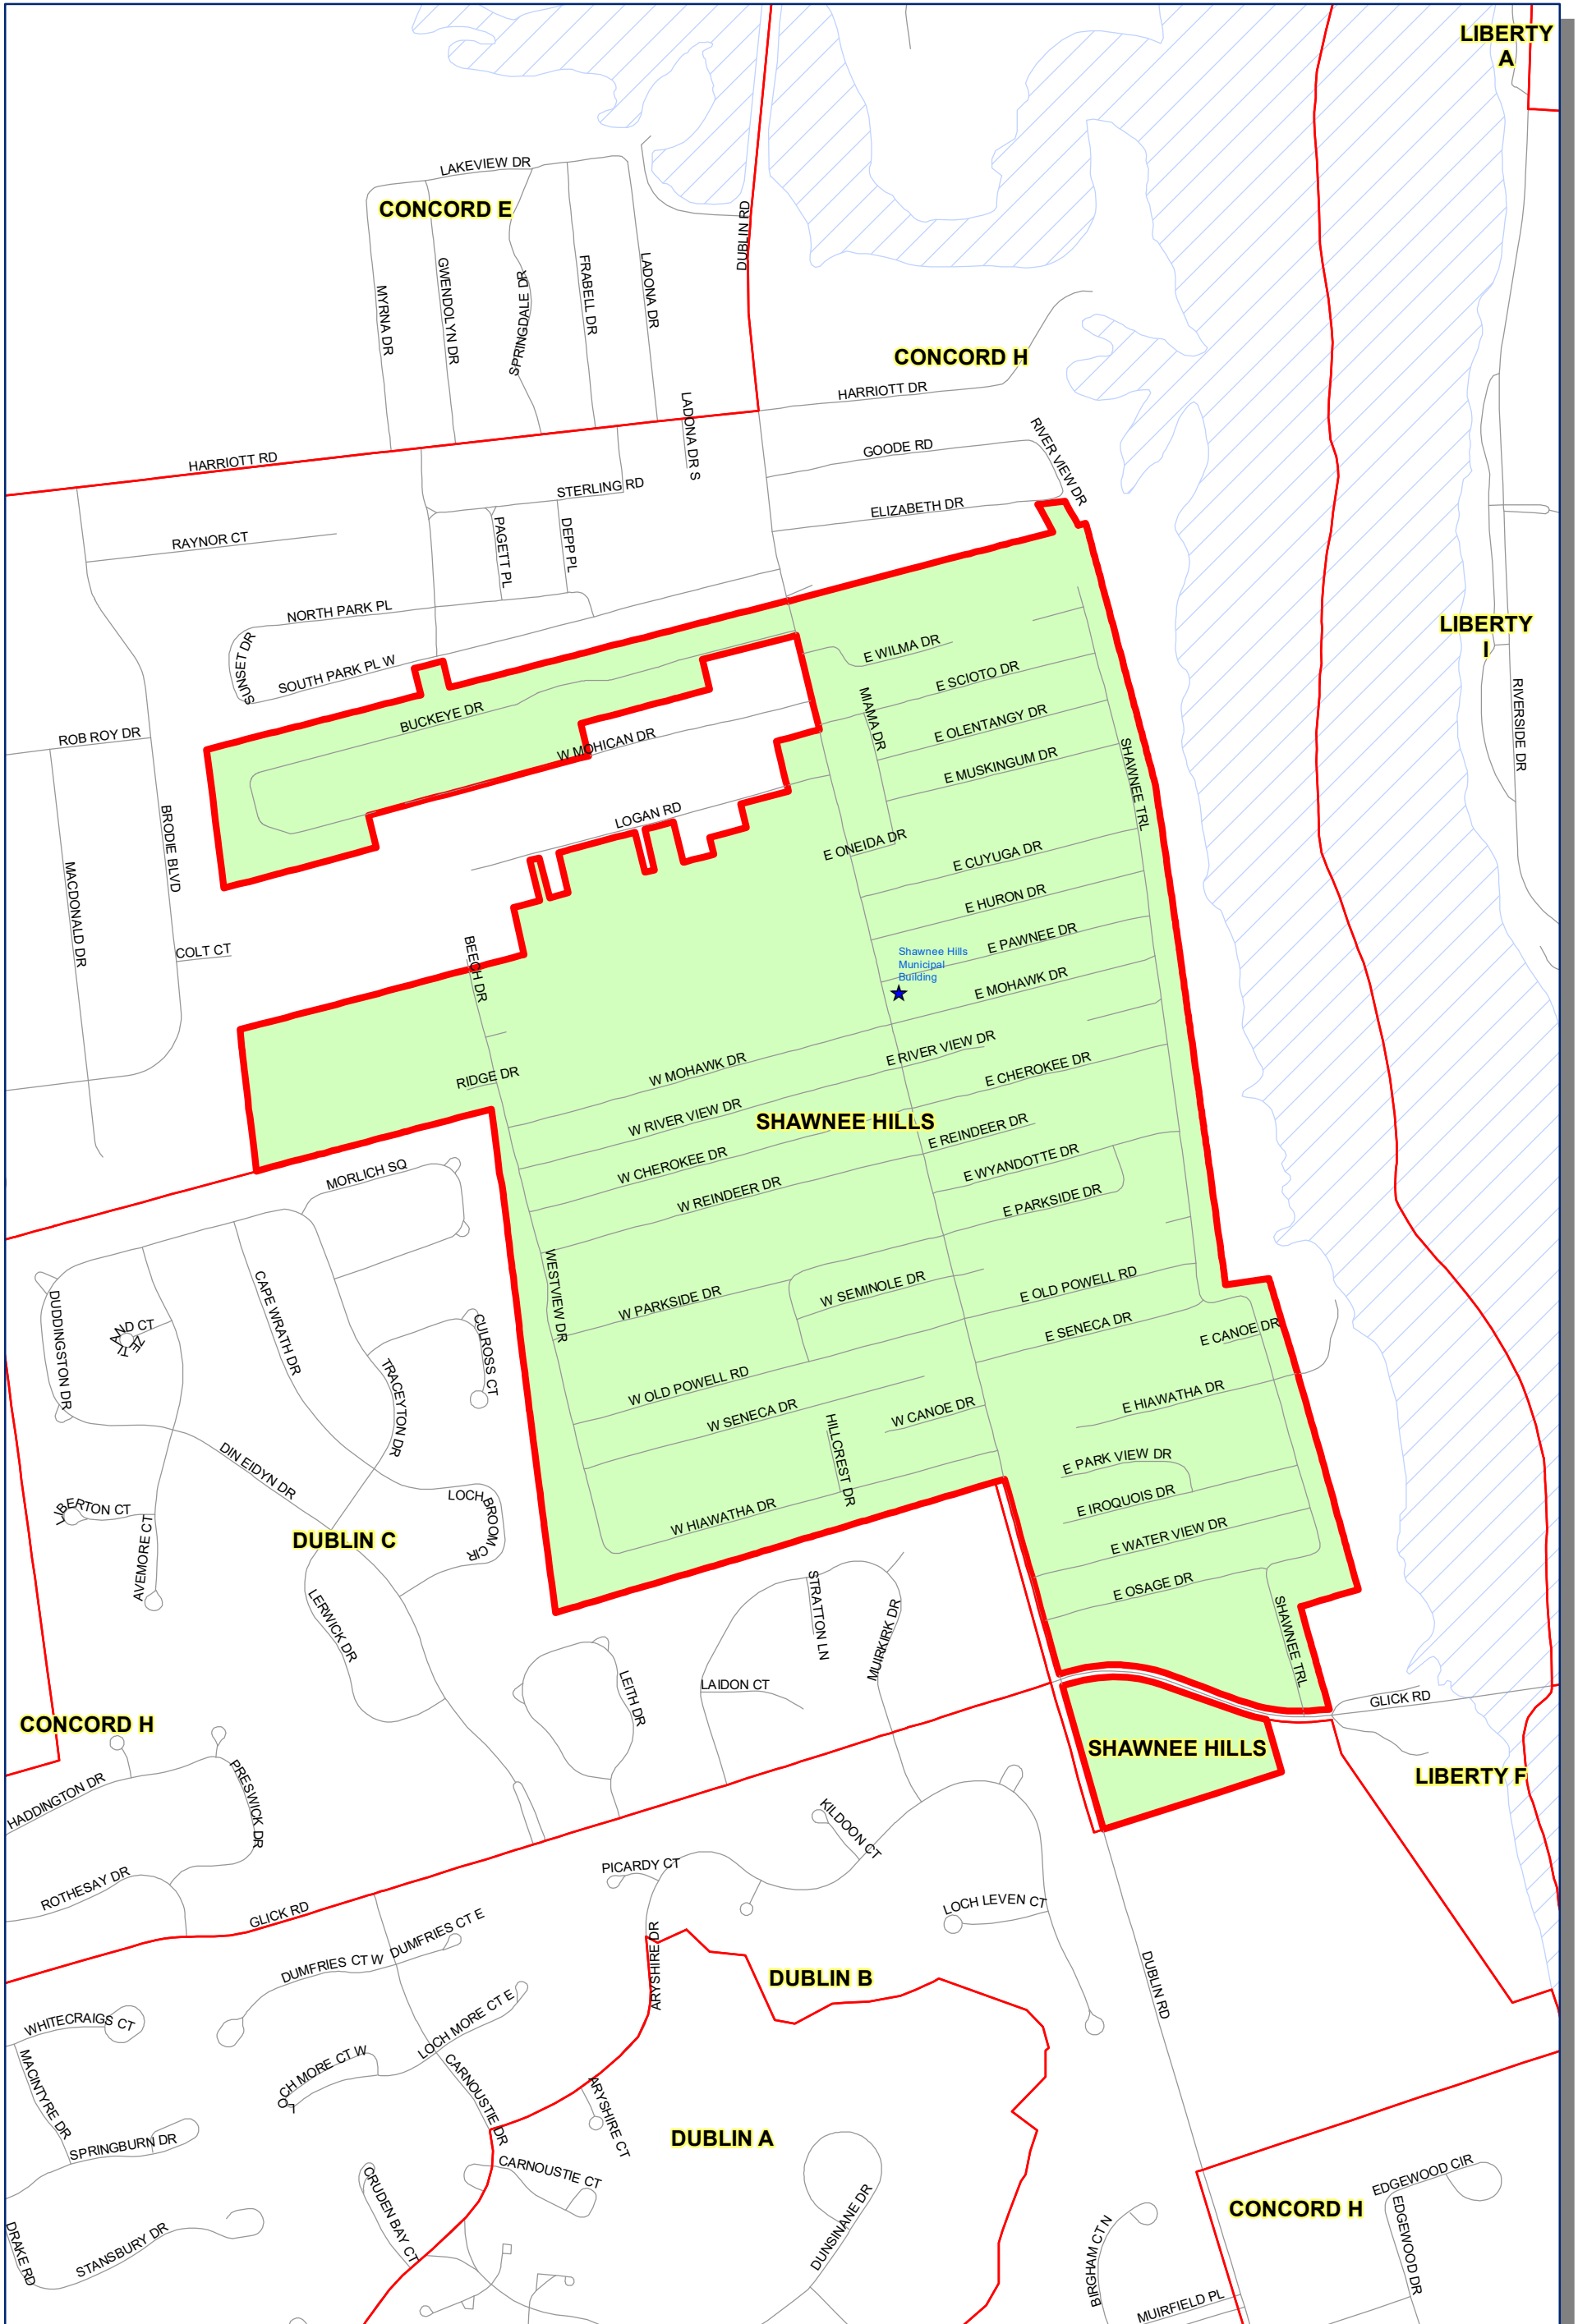

Polling Place:
SHAWNEE HILLS MUNICIPAL BUILDING
9484 DUBLIN RD

The Precinct and Polling Places information has been provided by Delaware County Board of Elections and is updated as of September 2022. Please contact the Board of Elections at 740-833-2080 for the latest updates.

Prepared by: Delaware County Auditor's GIS Office
September 2022