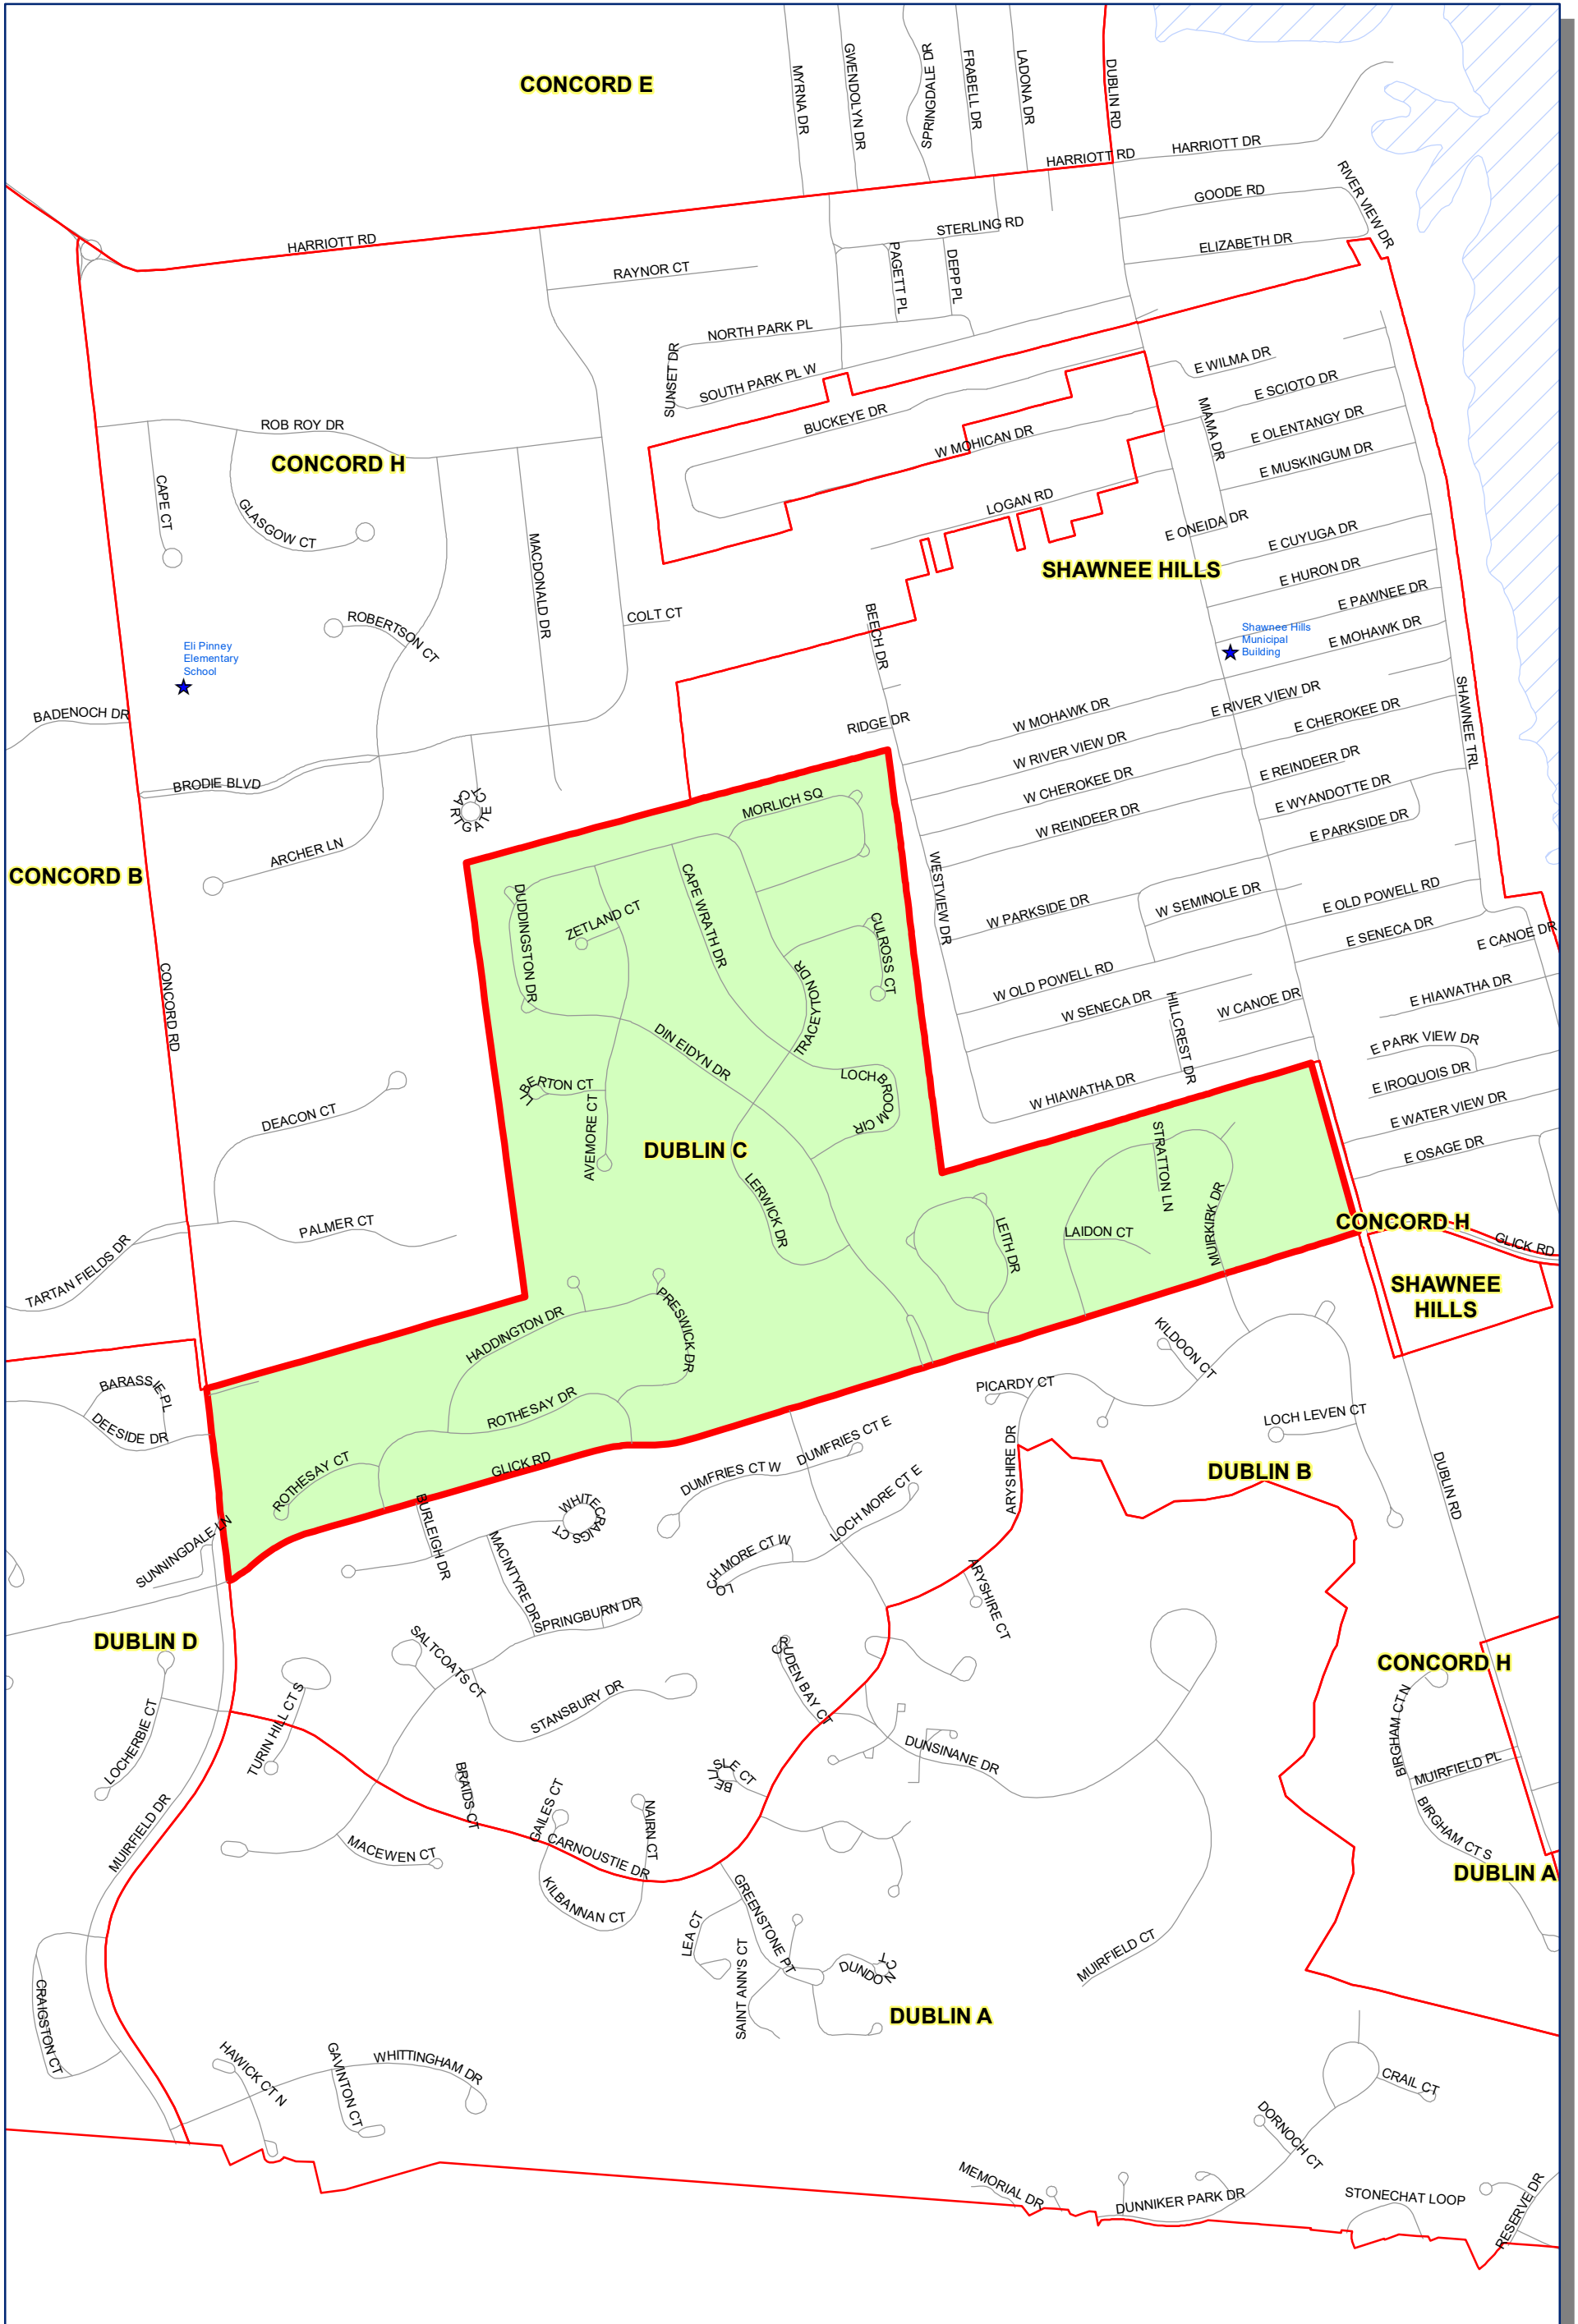

Polling Place:
DEER RUN ELEMENTARY SCHOOL
8815 AVERY RD

The Precinct and Polling Places information has been provided by Delaware County Board of Elections and is updated as of September 2022. Please contact the Board of Elections at 740-833-2080 for the latest updates.

Prepared by: Delaware County Auditor's GIS Office
September 2022