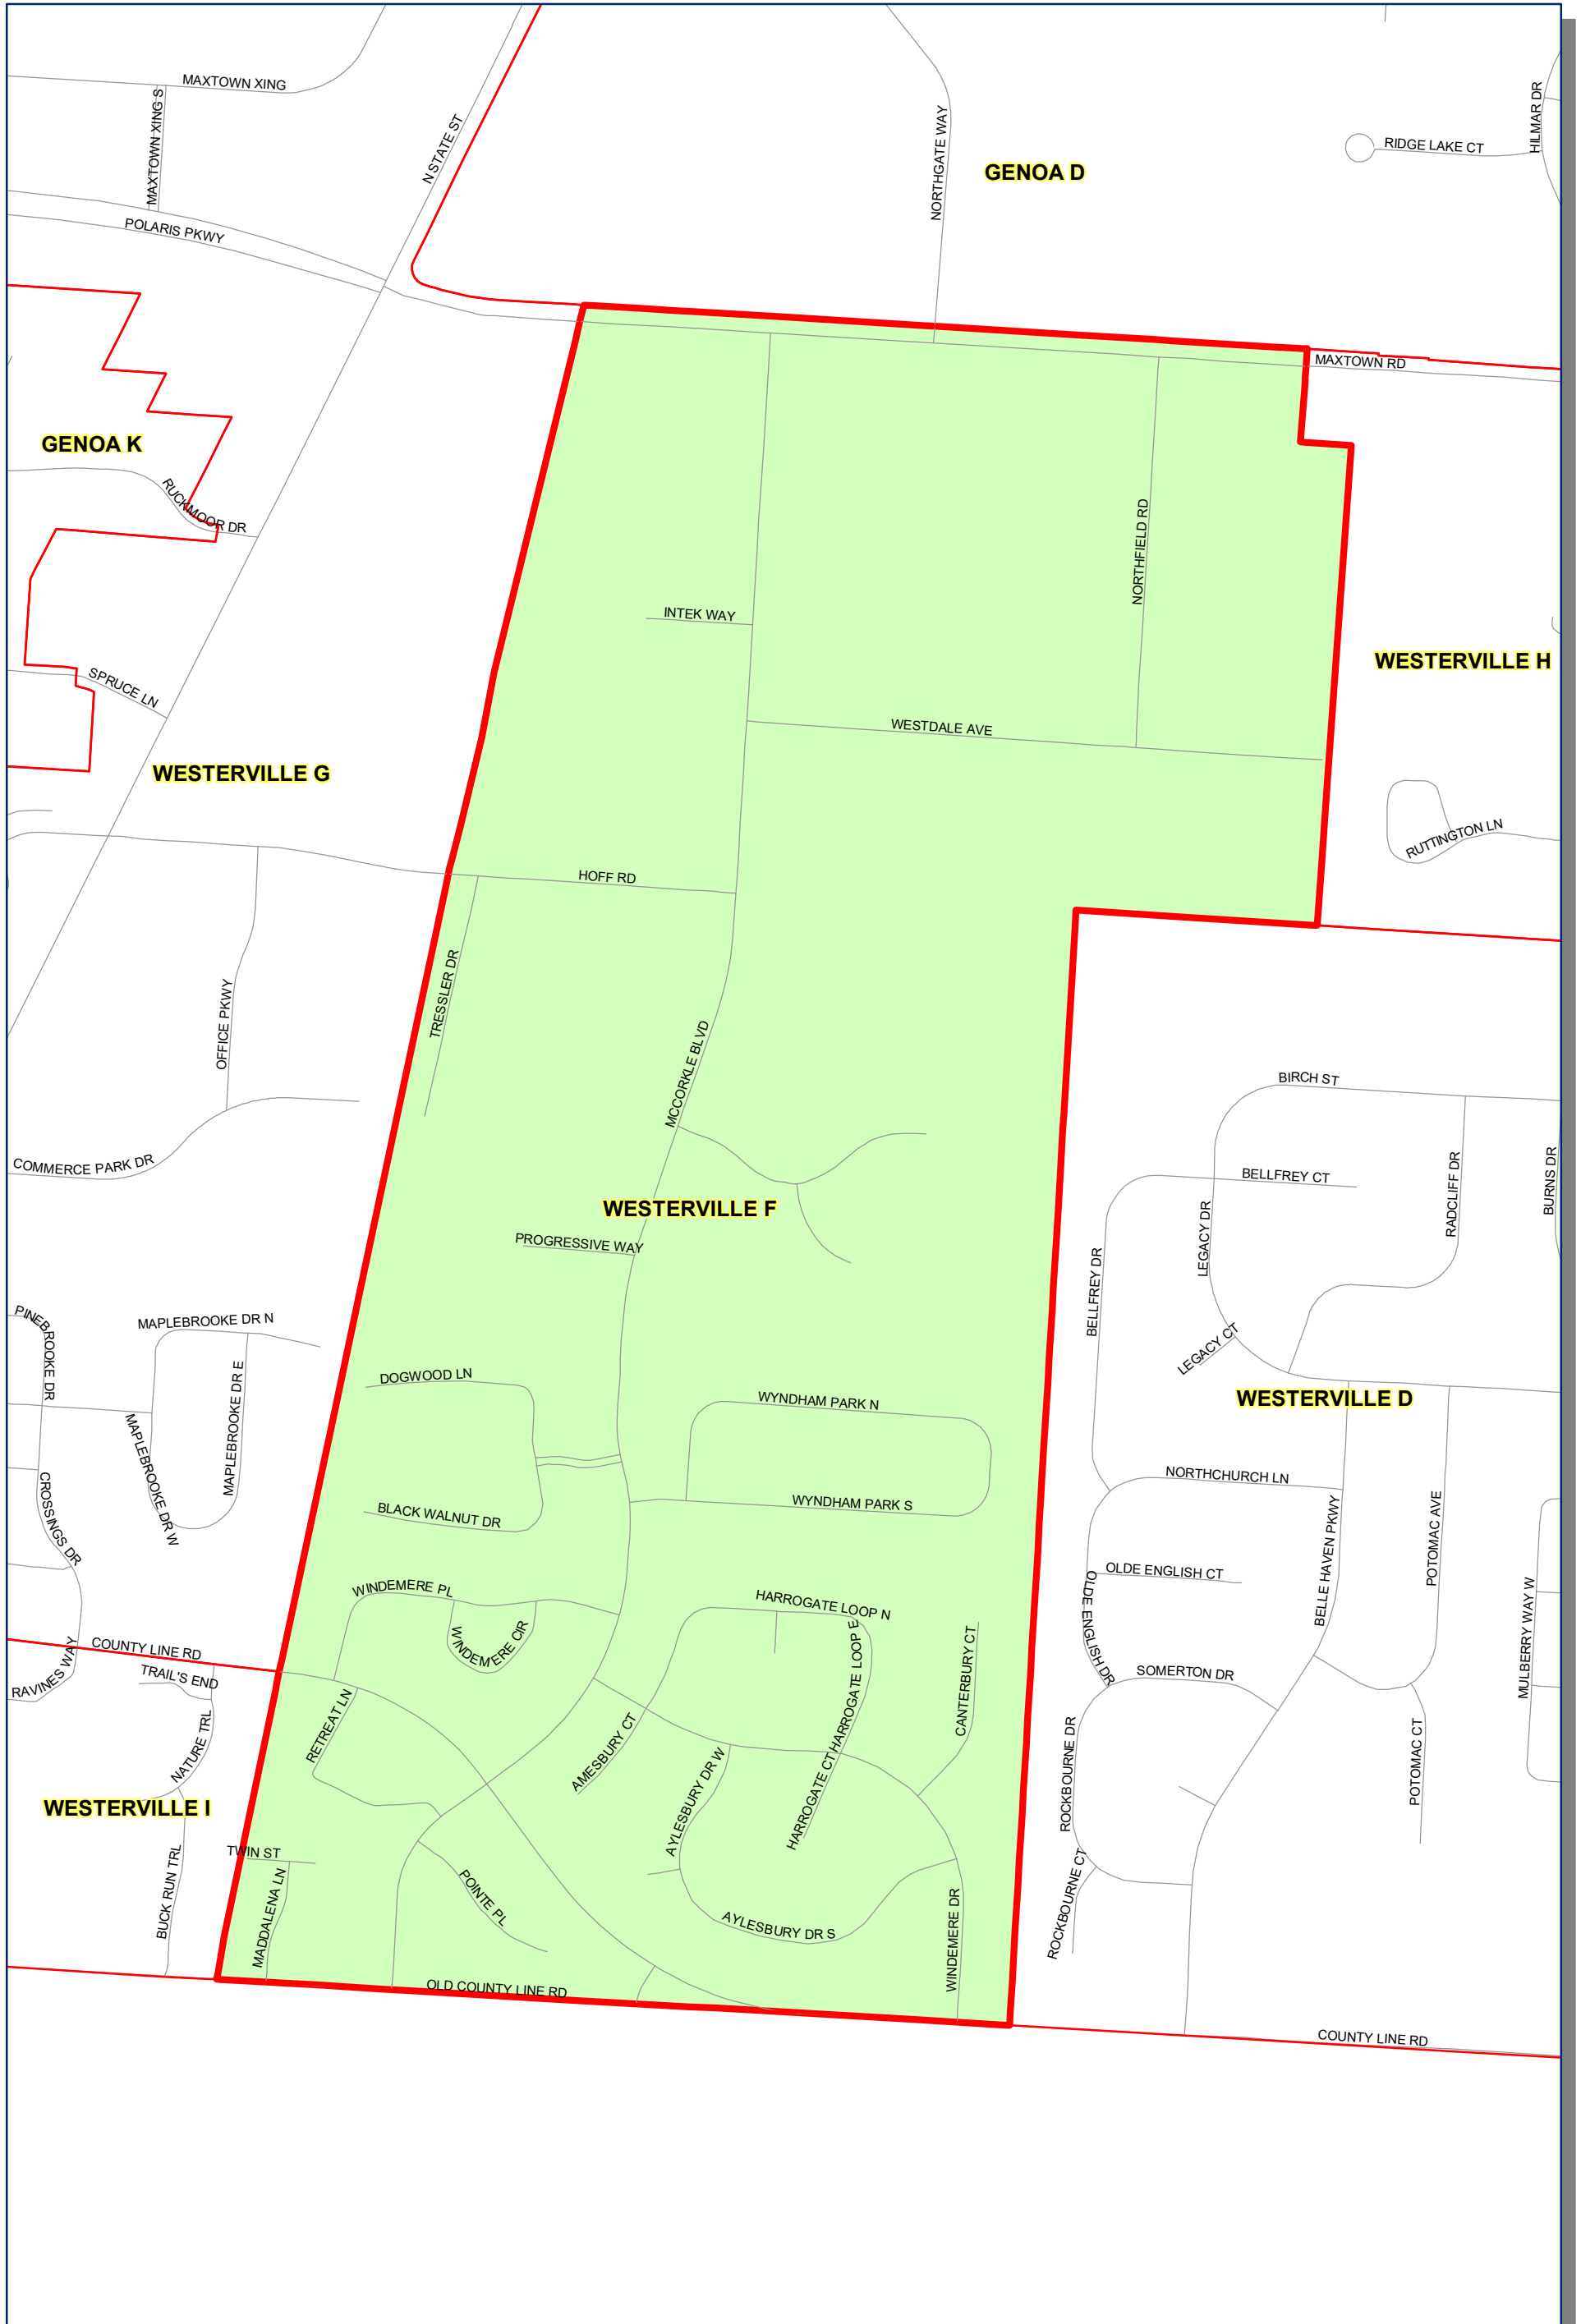

Polling Place:
WESTERVILLE COMMUNITY CENTER
770 COUNTY LINE RD

The Precinct and Polling Places information has been provided by Delaware County Board of Elections and is updated as of September 2022. Please contact the Board of Elections at 740-833-2080 for the latest updates.

Prepared by: Delaware County Auditor's GIS Office
September 2022