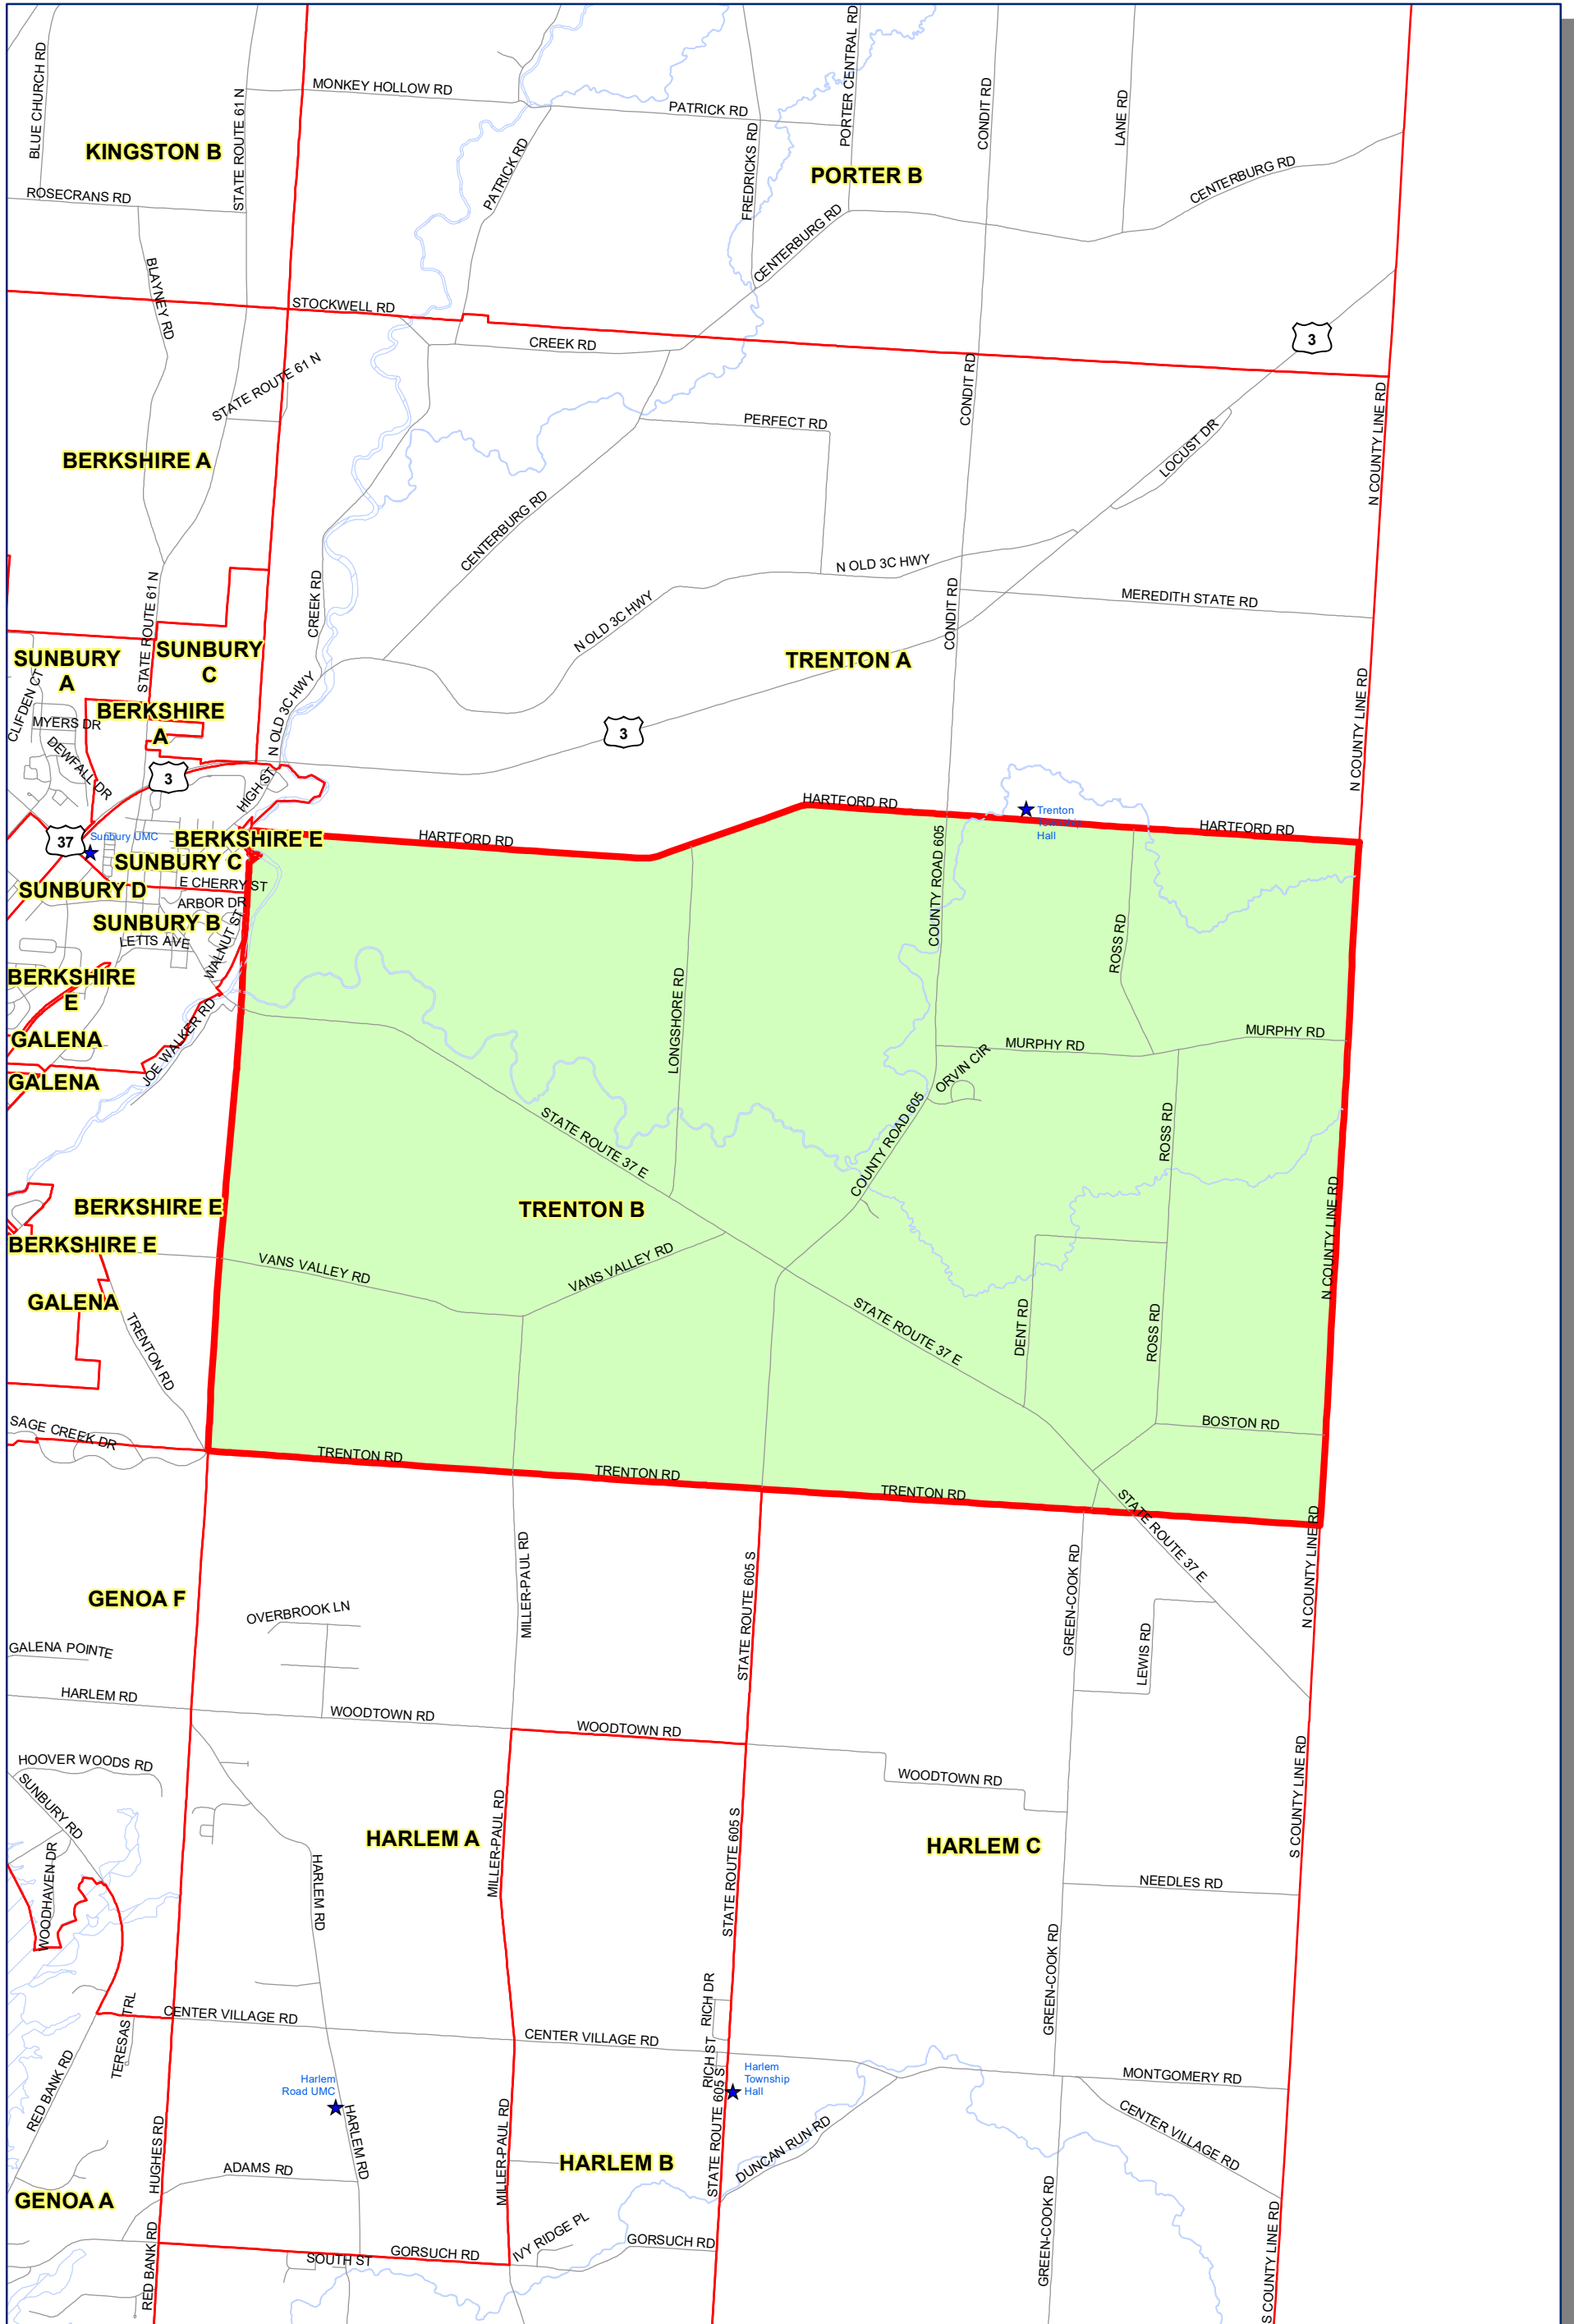

Polling Place:
TRENTON TOWNSHIP HALL
15495 HARTFORD RD

The Precinct and Polling Places information has been provided by Delaware County Board of Elections and is updated as of September 2022. Please contact the Board of Elections at 740-833-2080 for the latest updates.

Prepared by: Delaware County Auditor's GIS Office
September 2022