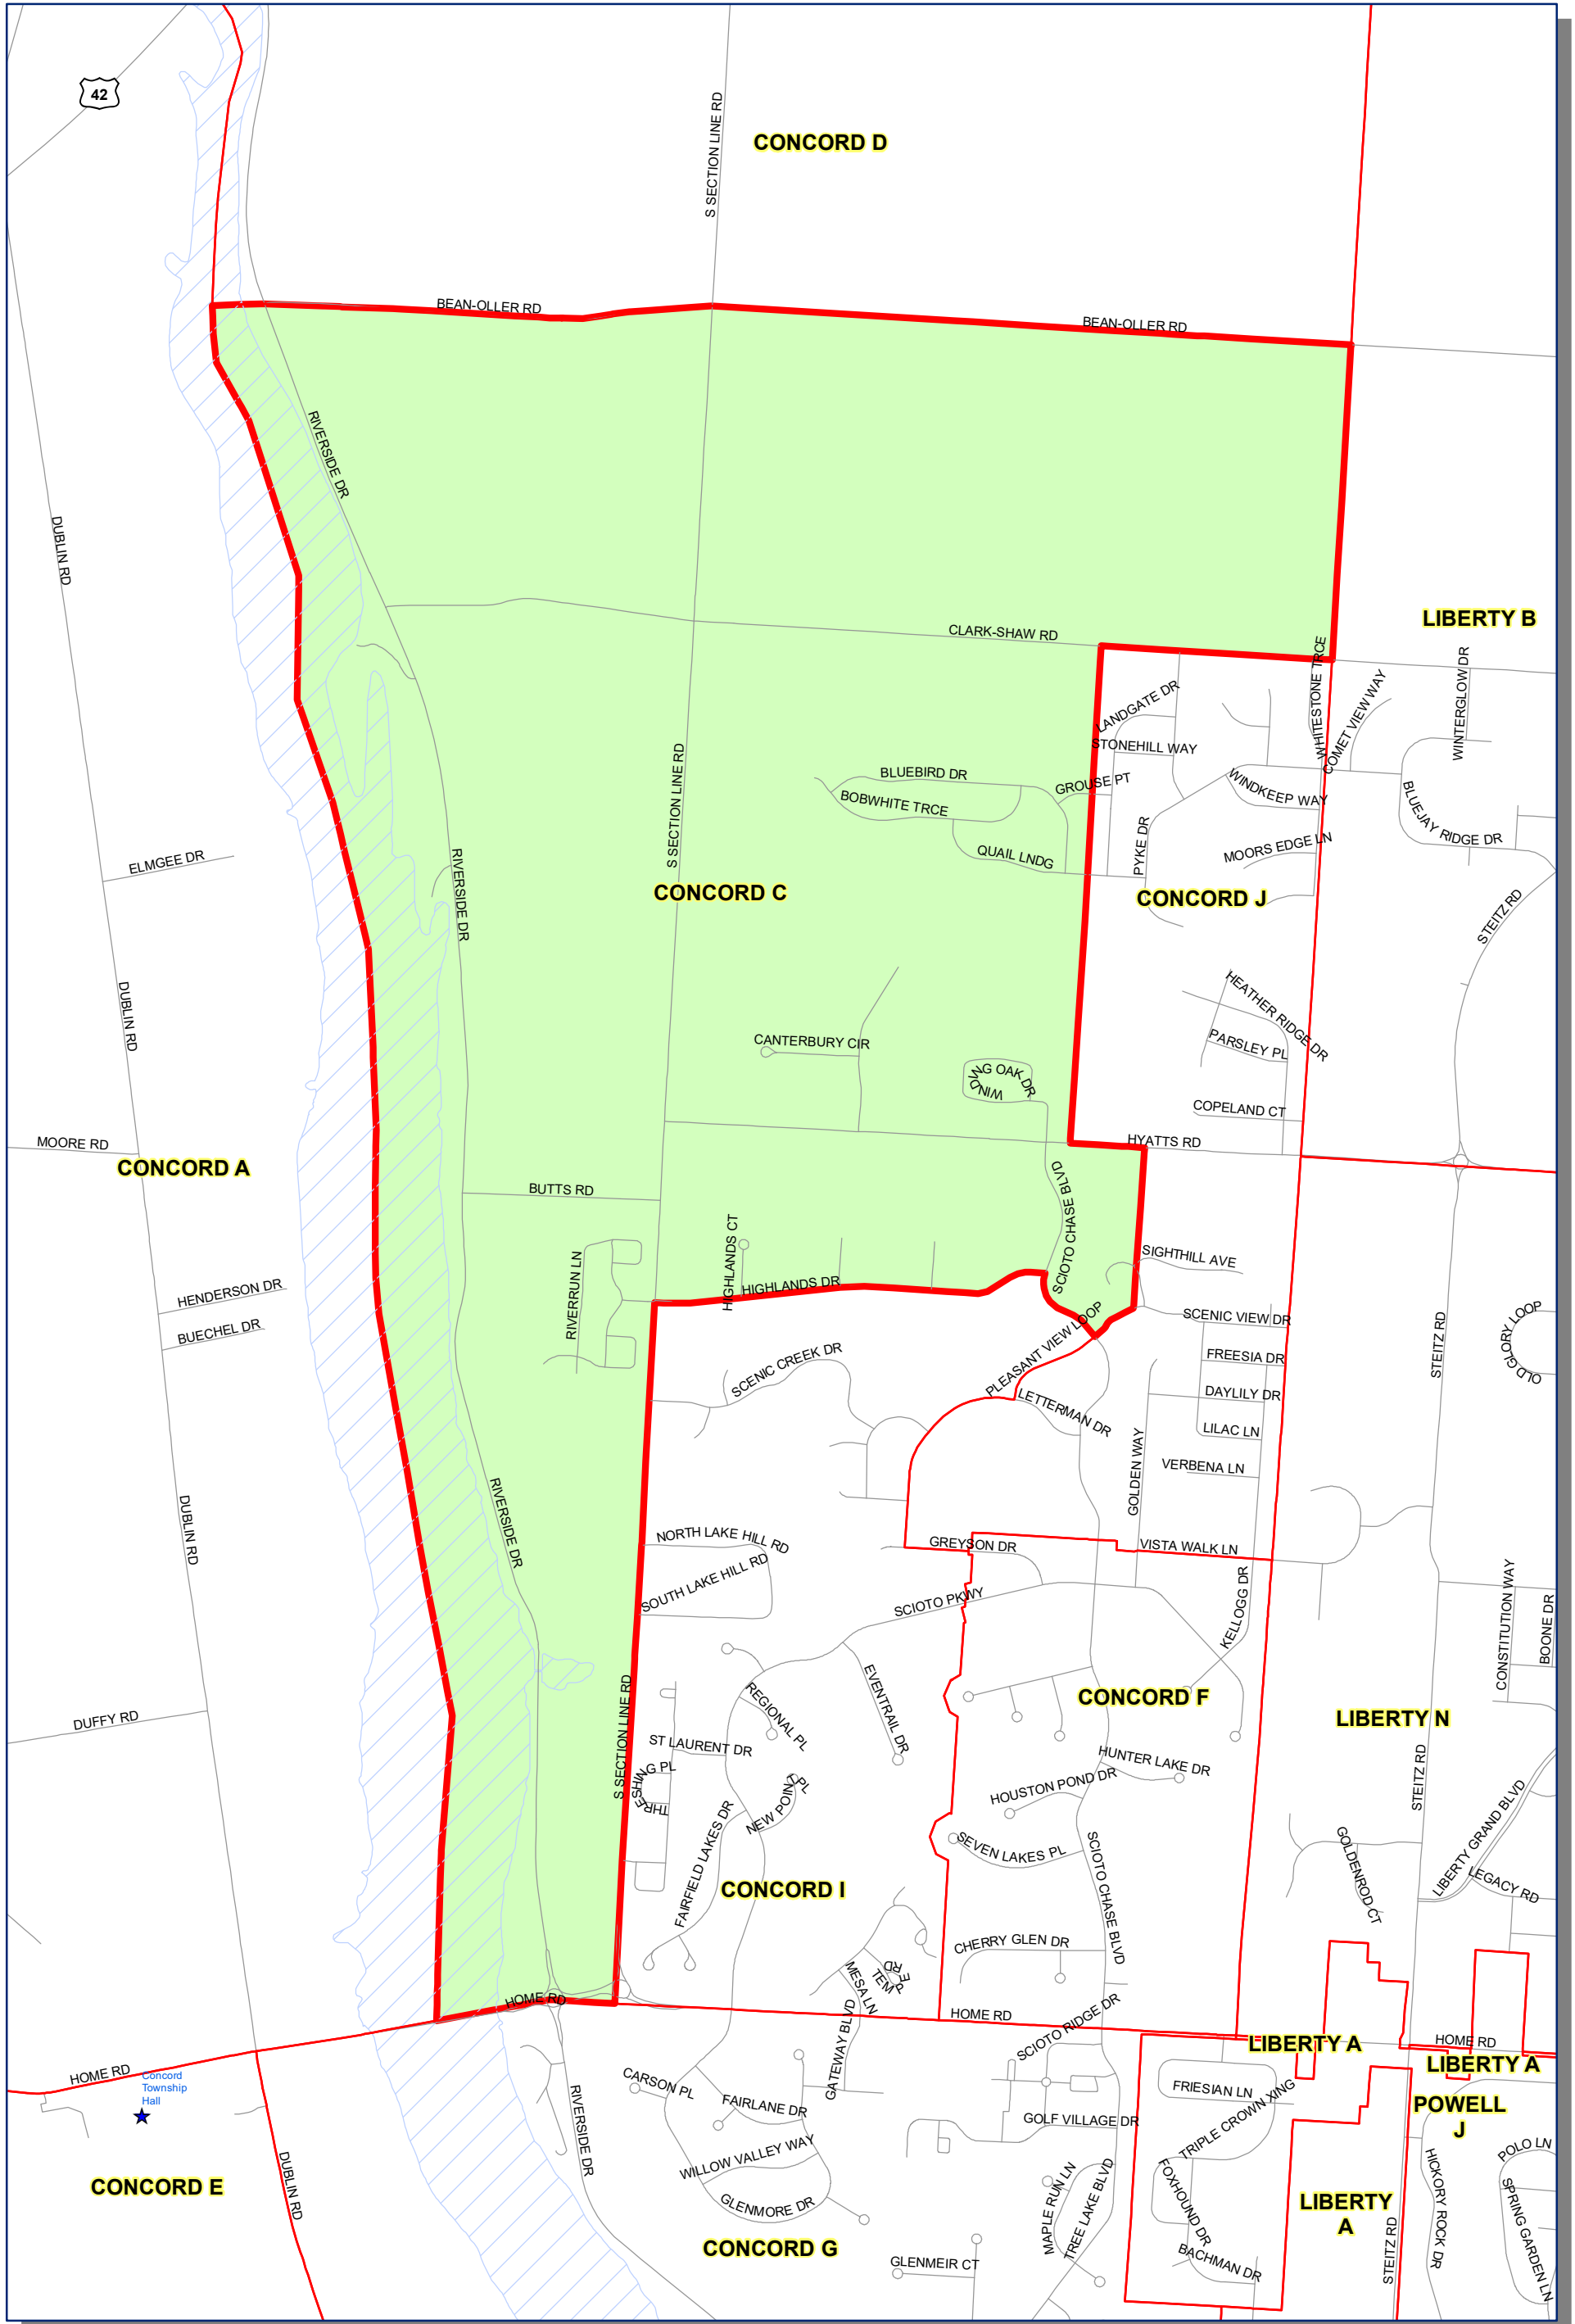

Polling Place:
CONCORD TOWNSHIP HALL
6385 HOME RD

The Precinct and Polling Places information has been provided by Delaware County Board of Elections and is updated as of September 2022. Please contact the Board of Elections at 740-833-2080 for the latest updates.

Prepared by: Delaware County Auditor's GIS Office
September 2022