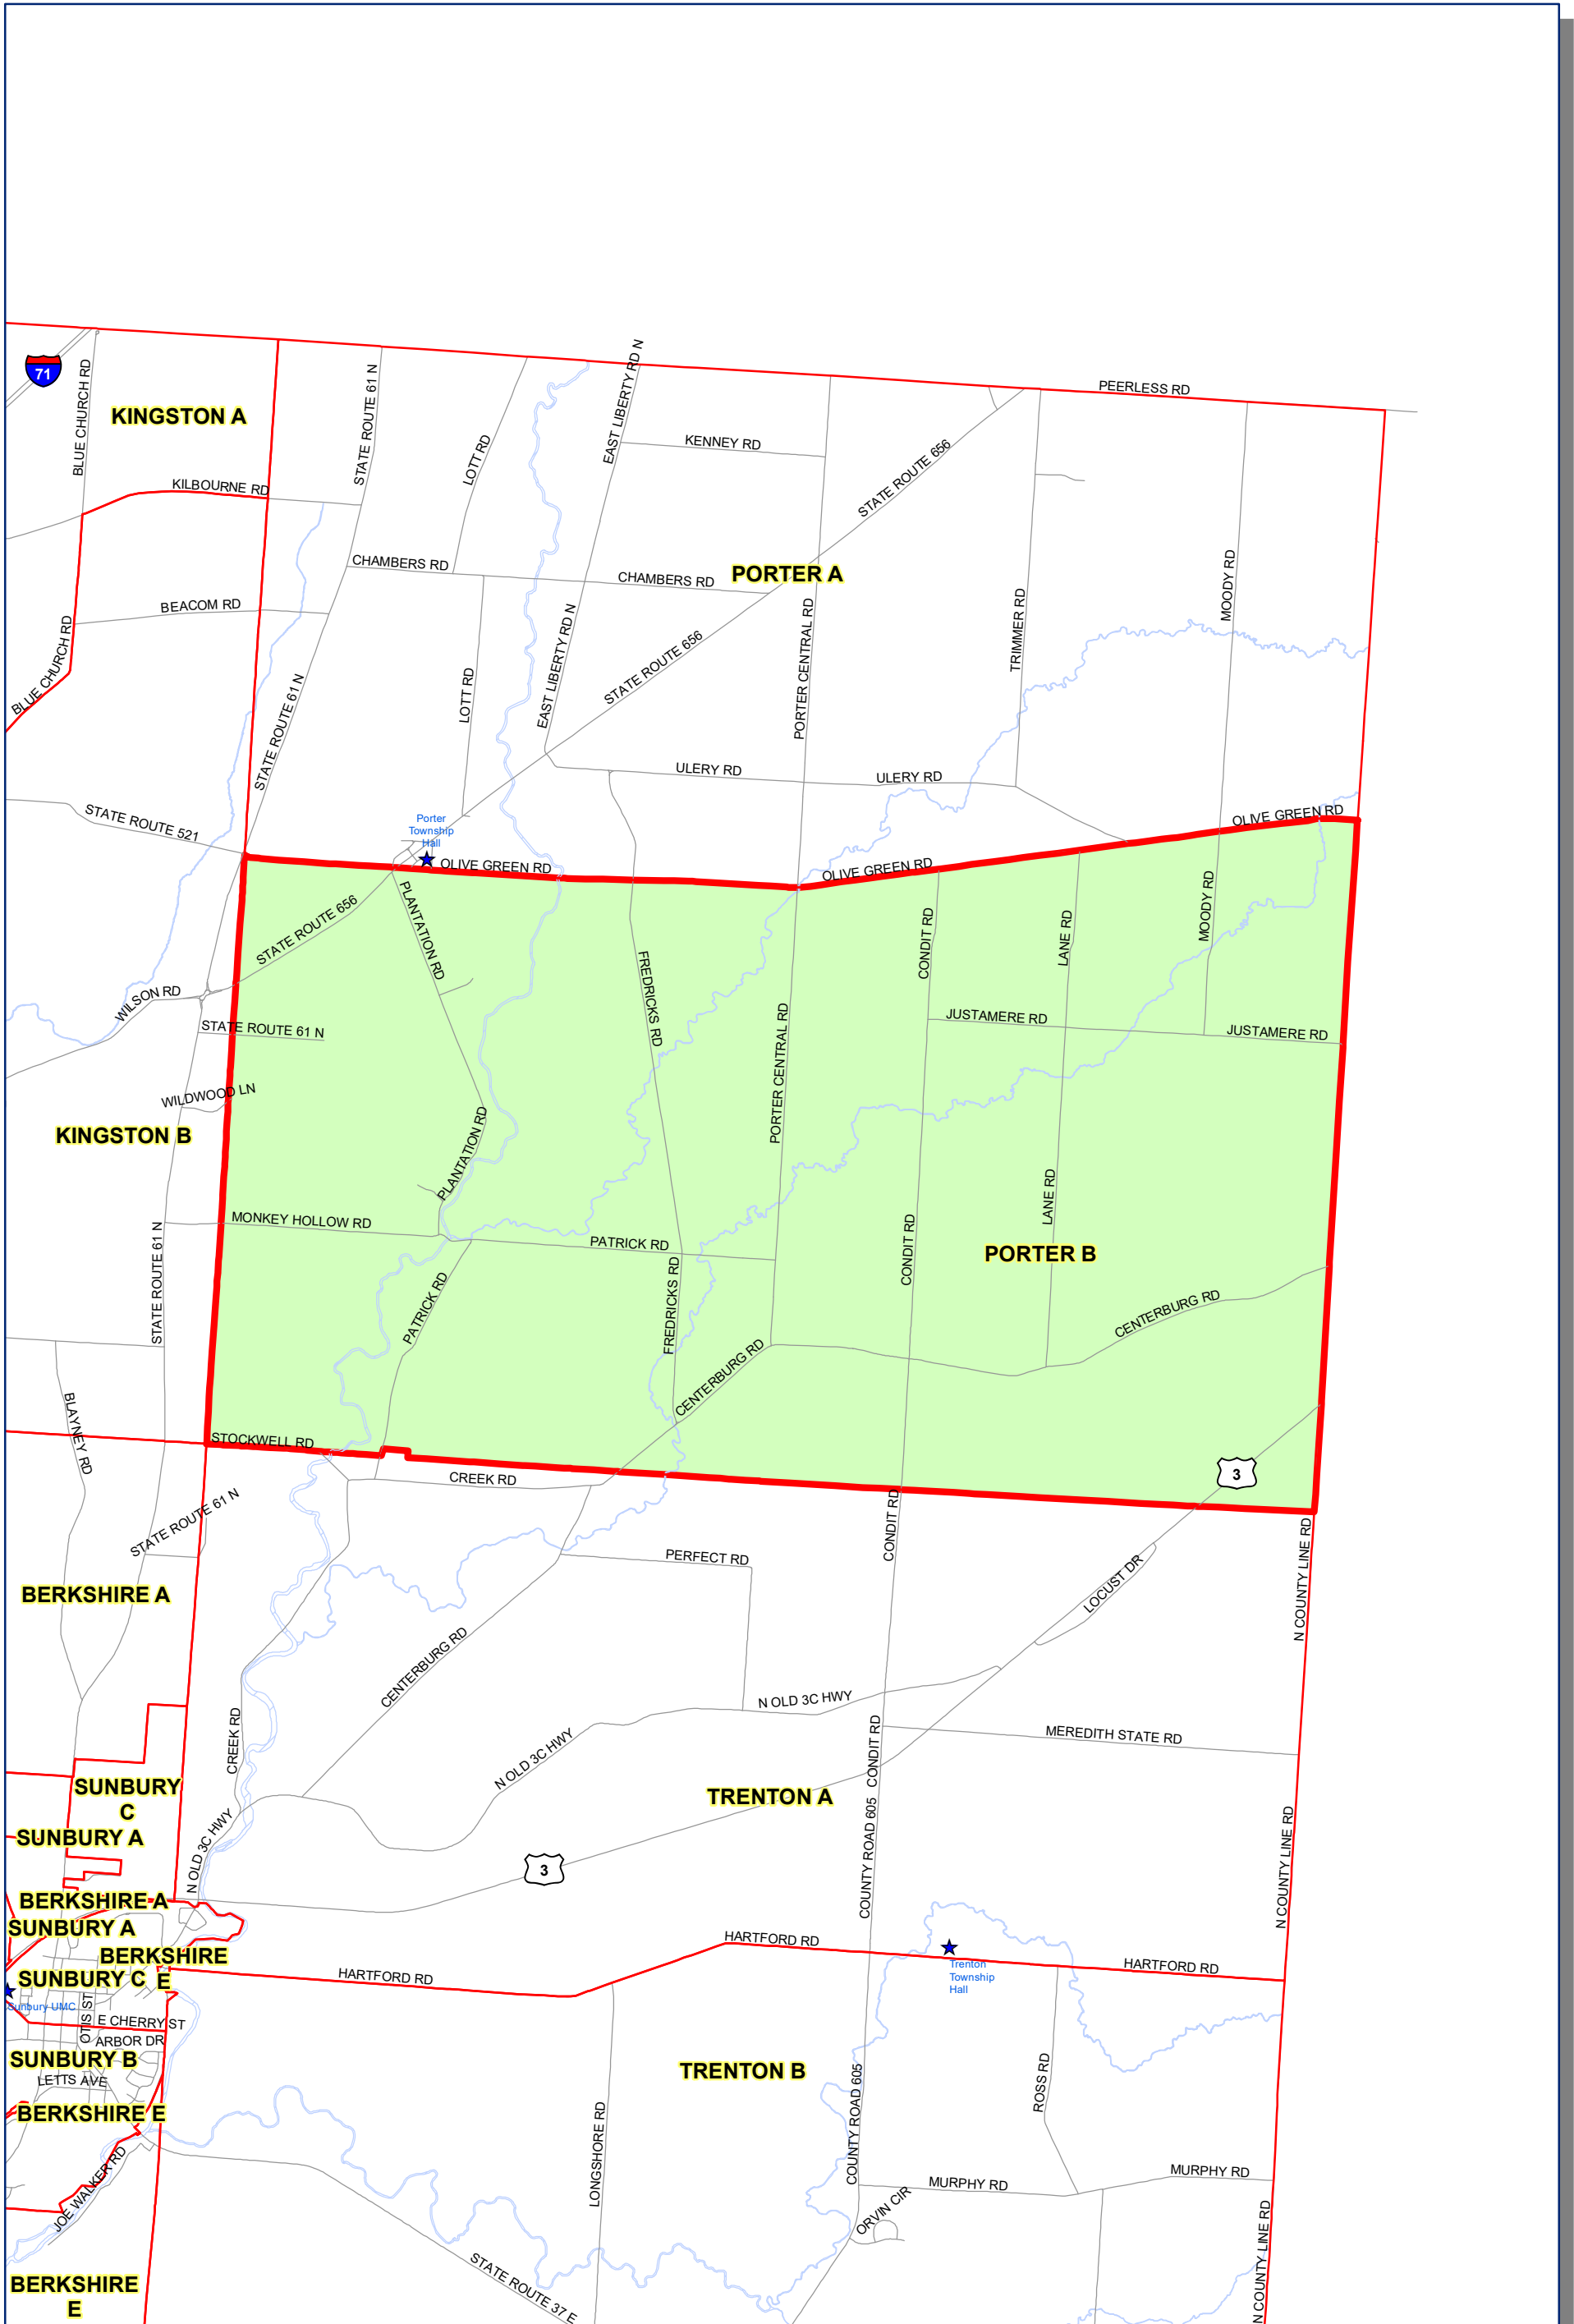

Polling Place:
PORTER TOWNSHIP HALL
12826 MCKAY ST

The Precinct and Polling Places information has been provided by Delaware County Board of Elections and is updated as of September 2022. Please contact the Board of Elections at 740-833-2080 for the latest updates.

Prepared by: Delaware County Auditor's GIS Office
September 2022