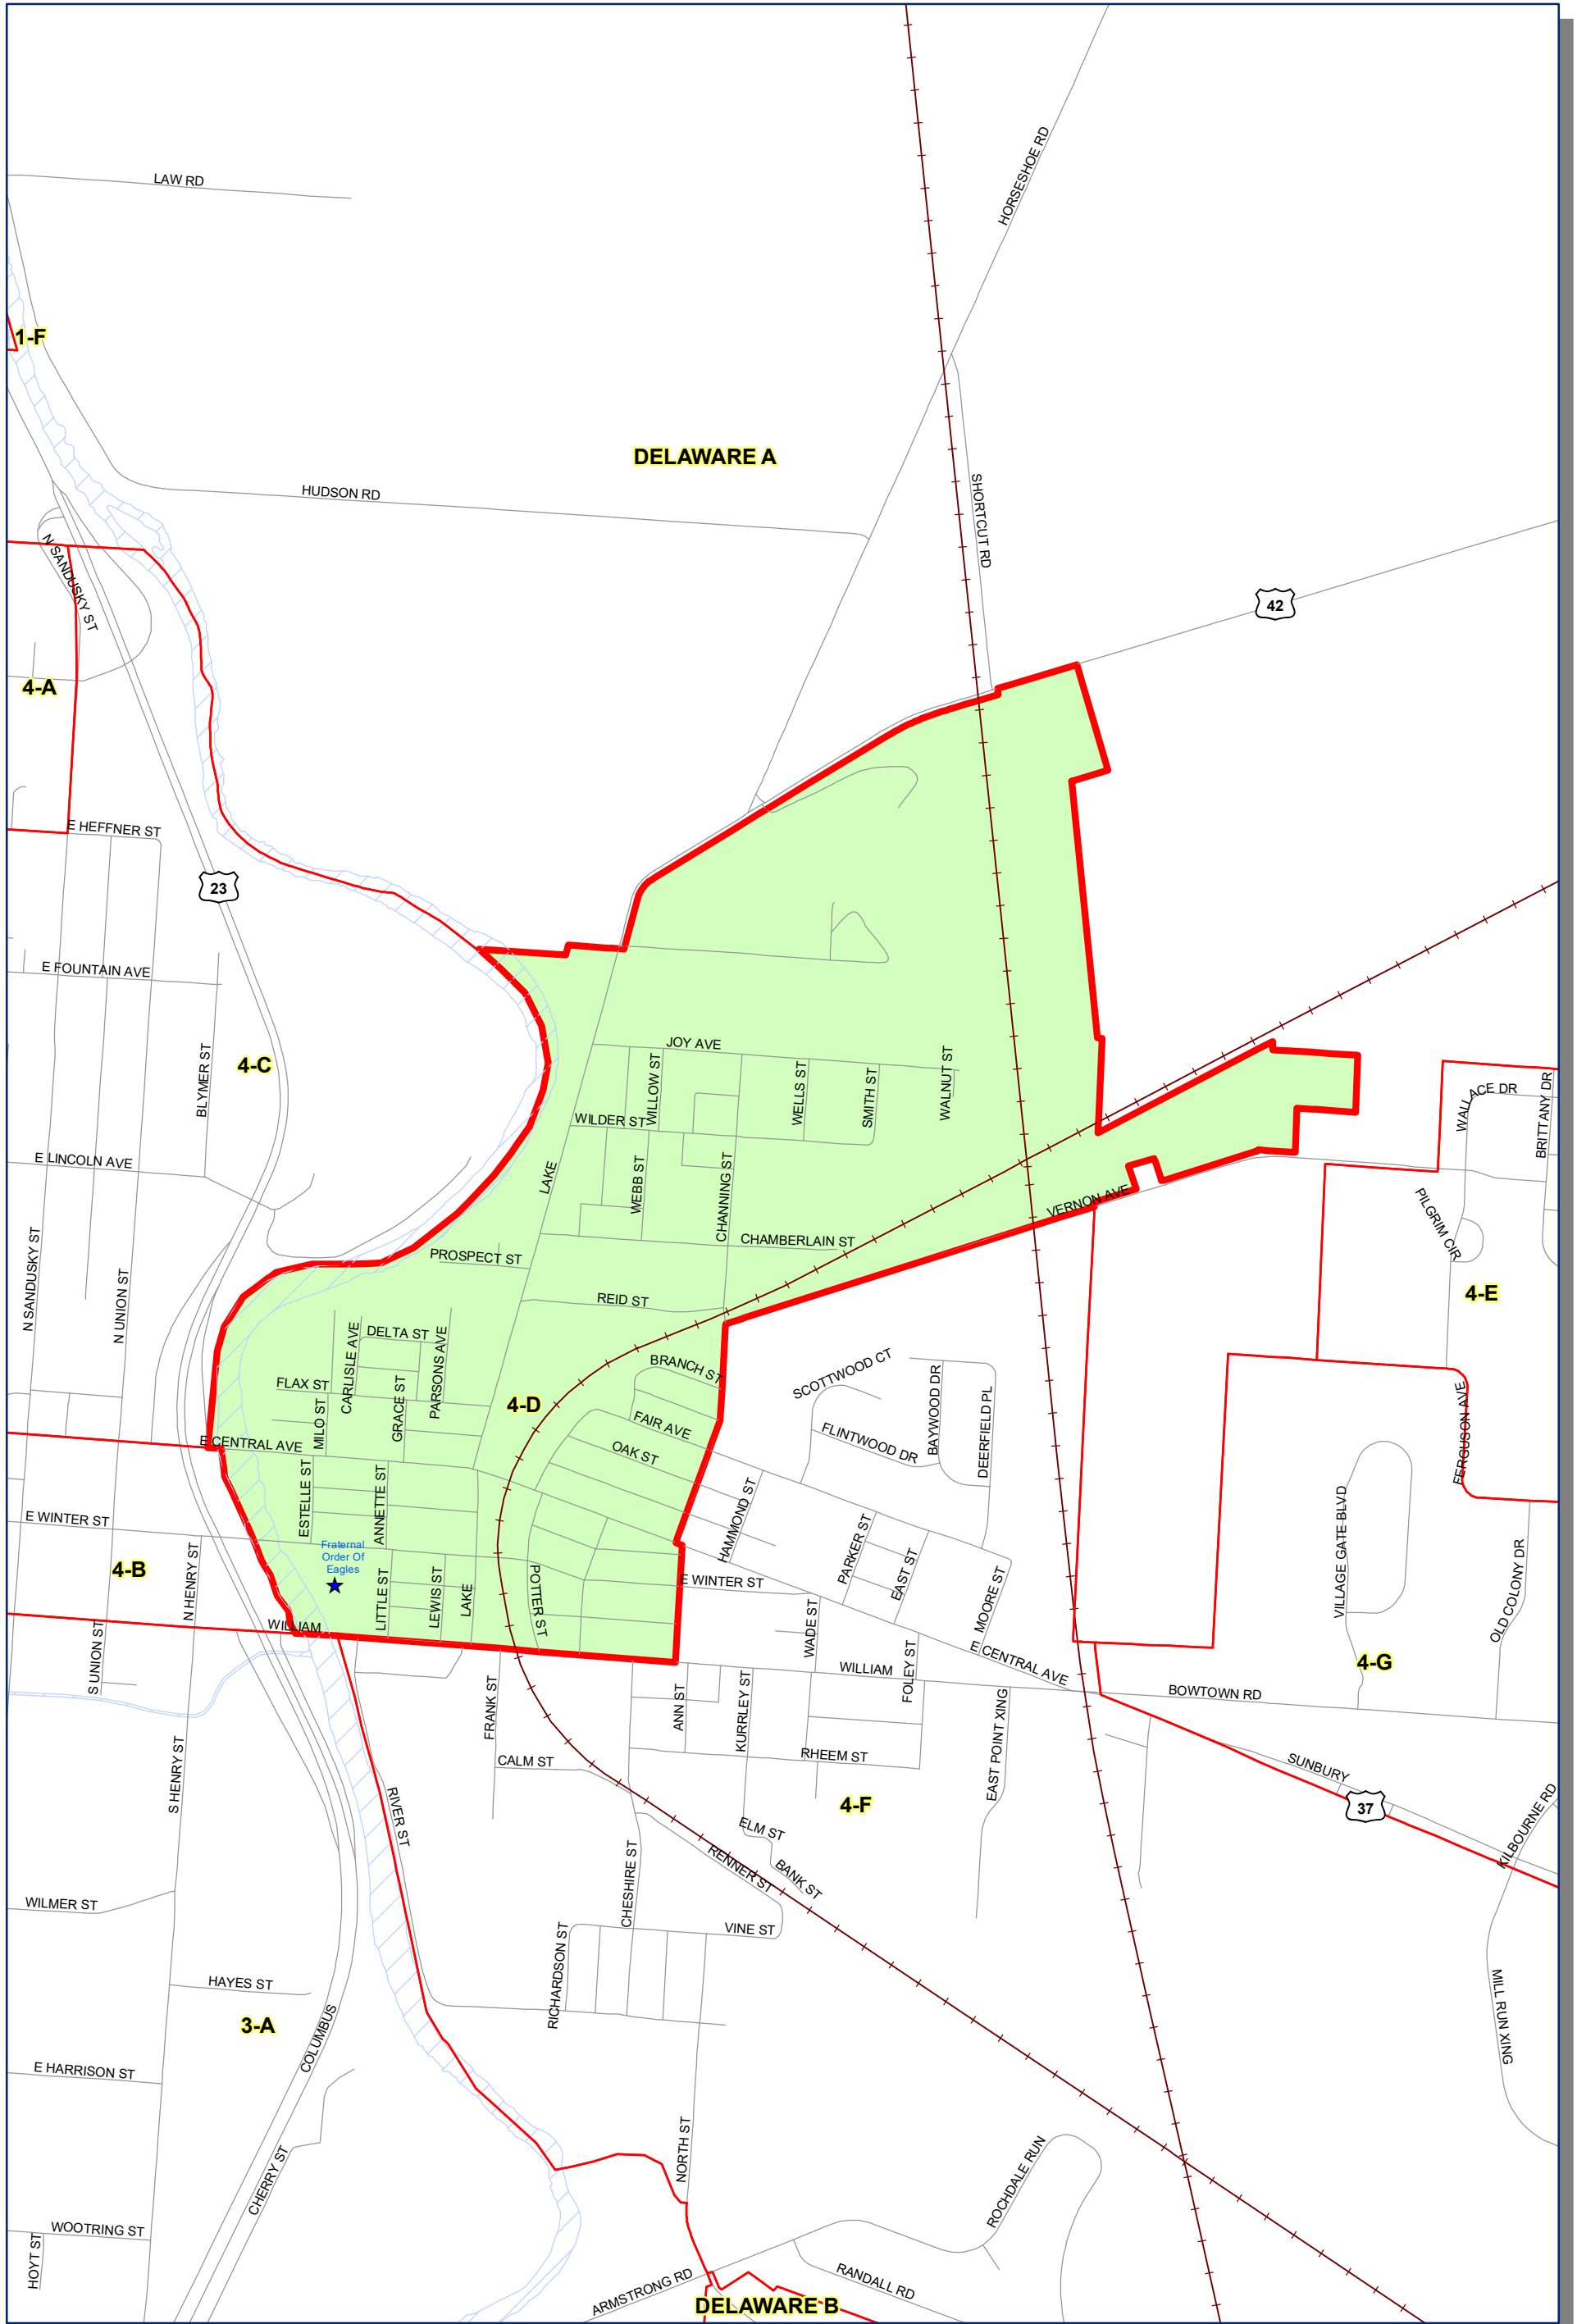

Polling Place:
FRATERNAL ORDER OF EAGLES
127 E WILLIAM ST

The Precinct and Polling Places information has been provided by Delaware County Board of Elections and is updated as of September 2022. Please contact the Board of Elections at 740-833-2080 for the latest updates.

Prepared by: Delaware County Auditor's GIS Office
September 2022