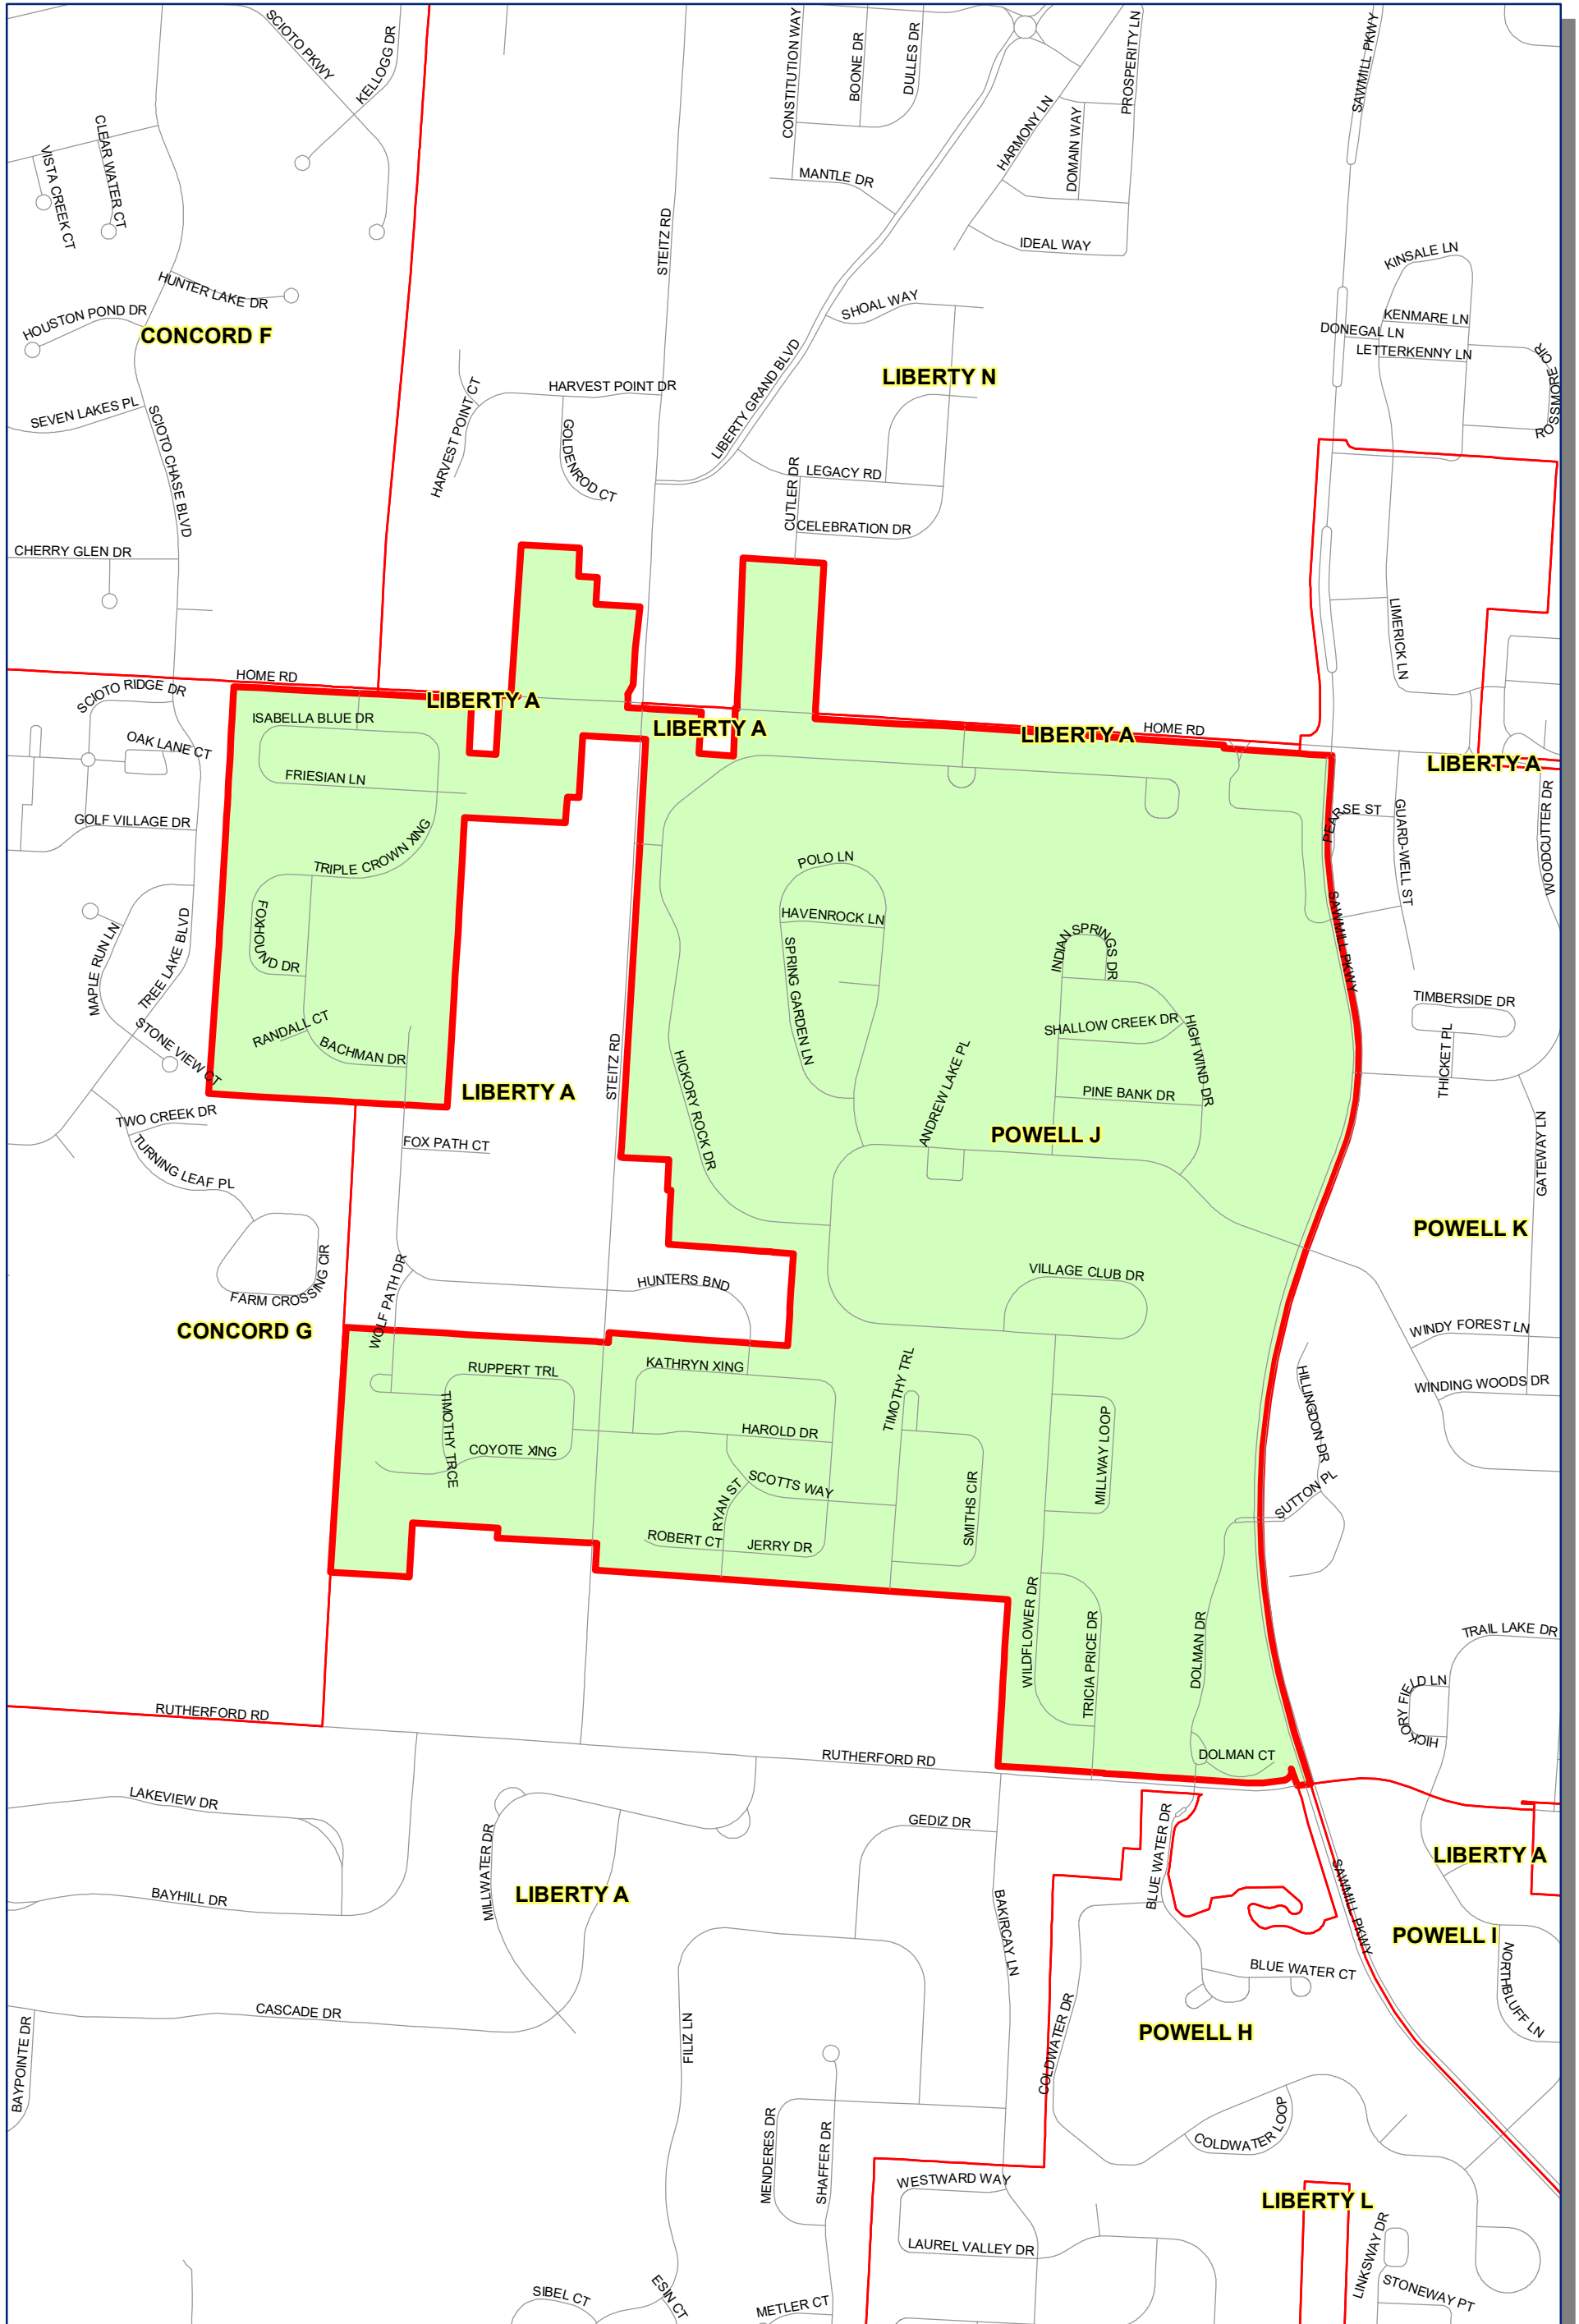

Prepared by: Delaware County Auditor's GIS Office  
 September 2022

**Polling Place:**  
**GRACE POWELL CHURCH**  
**7600 LIBERTY RD**

The Precinct and Polling Places information has been provided by Delaware County Board of Elections and is updated as of September 2022. Please contact the Board of Elections at 740-833-2080 for the latest updates.