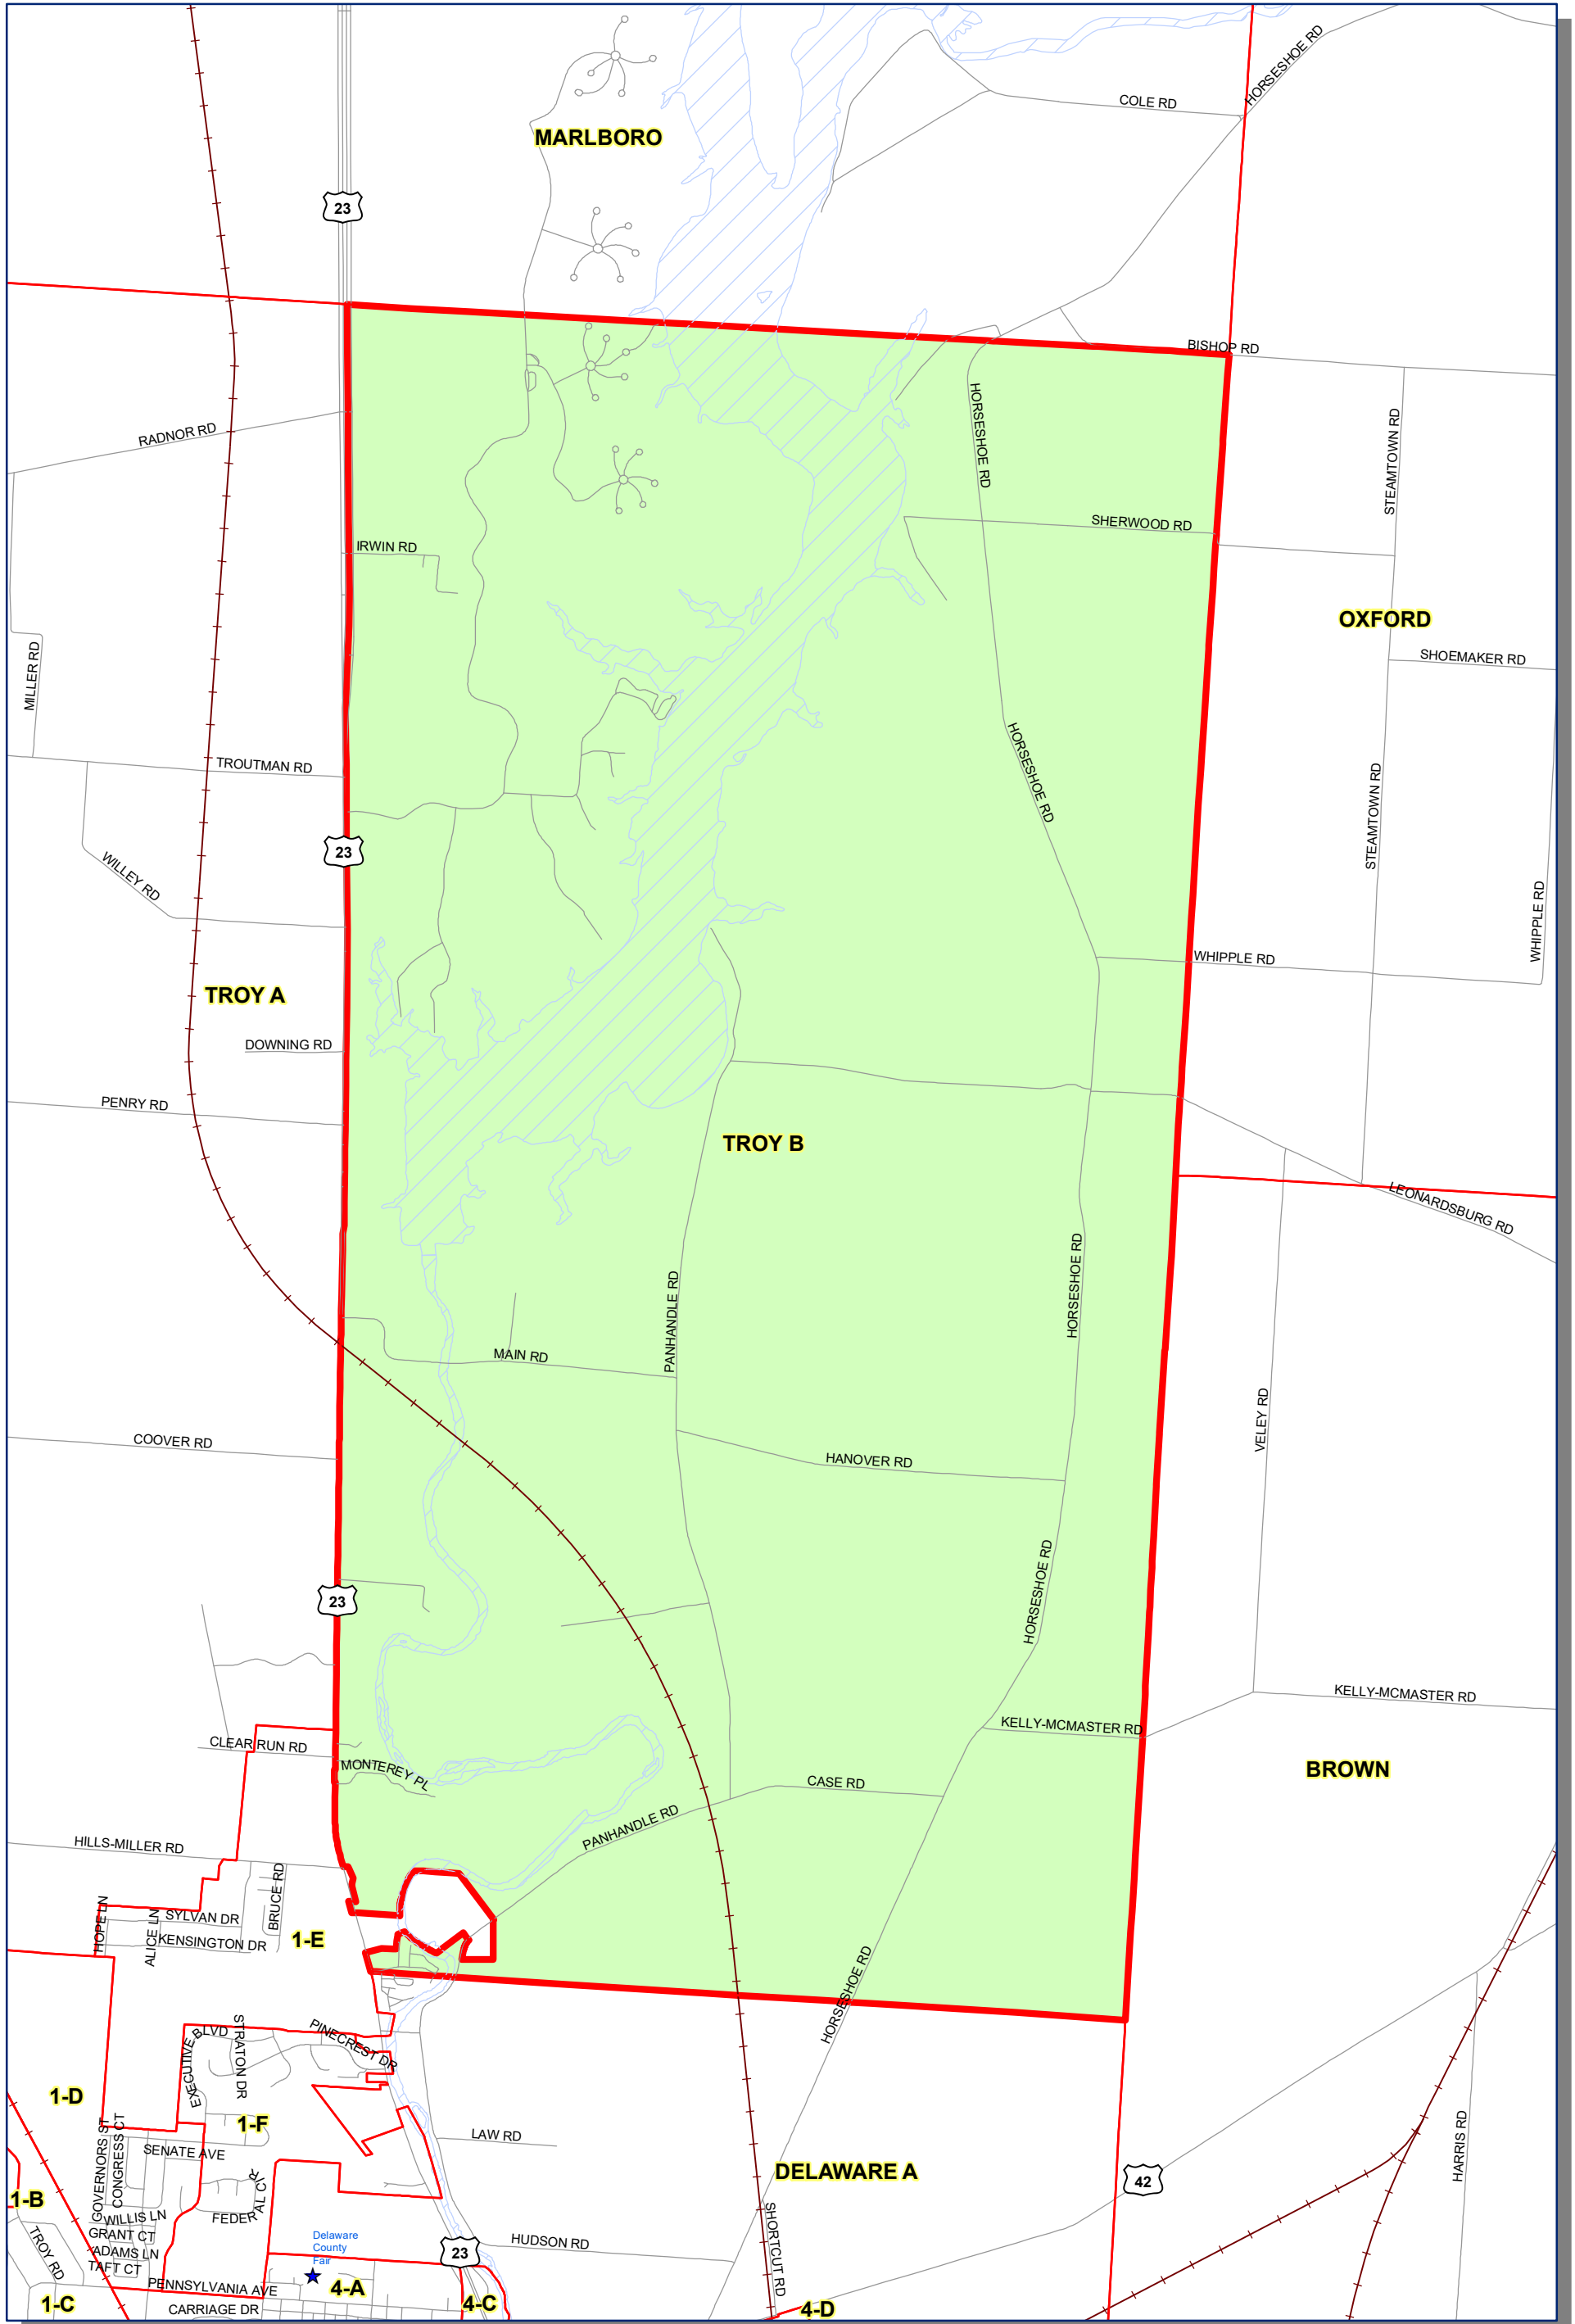

Polling Place:
DELAWARE COUNTY FAIR
236 PENNSYLVANIA AVE

The Precinct and Polling Places information has been provided by Delaware County Board of Elections and is updated as of September 2022. Please contact the Board of Elections at 740-833-2080 for the latest updates.

Prepared by: Delaware County Auditor's GIS Office
September 2022