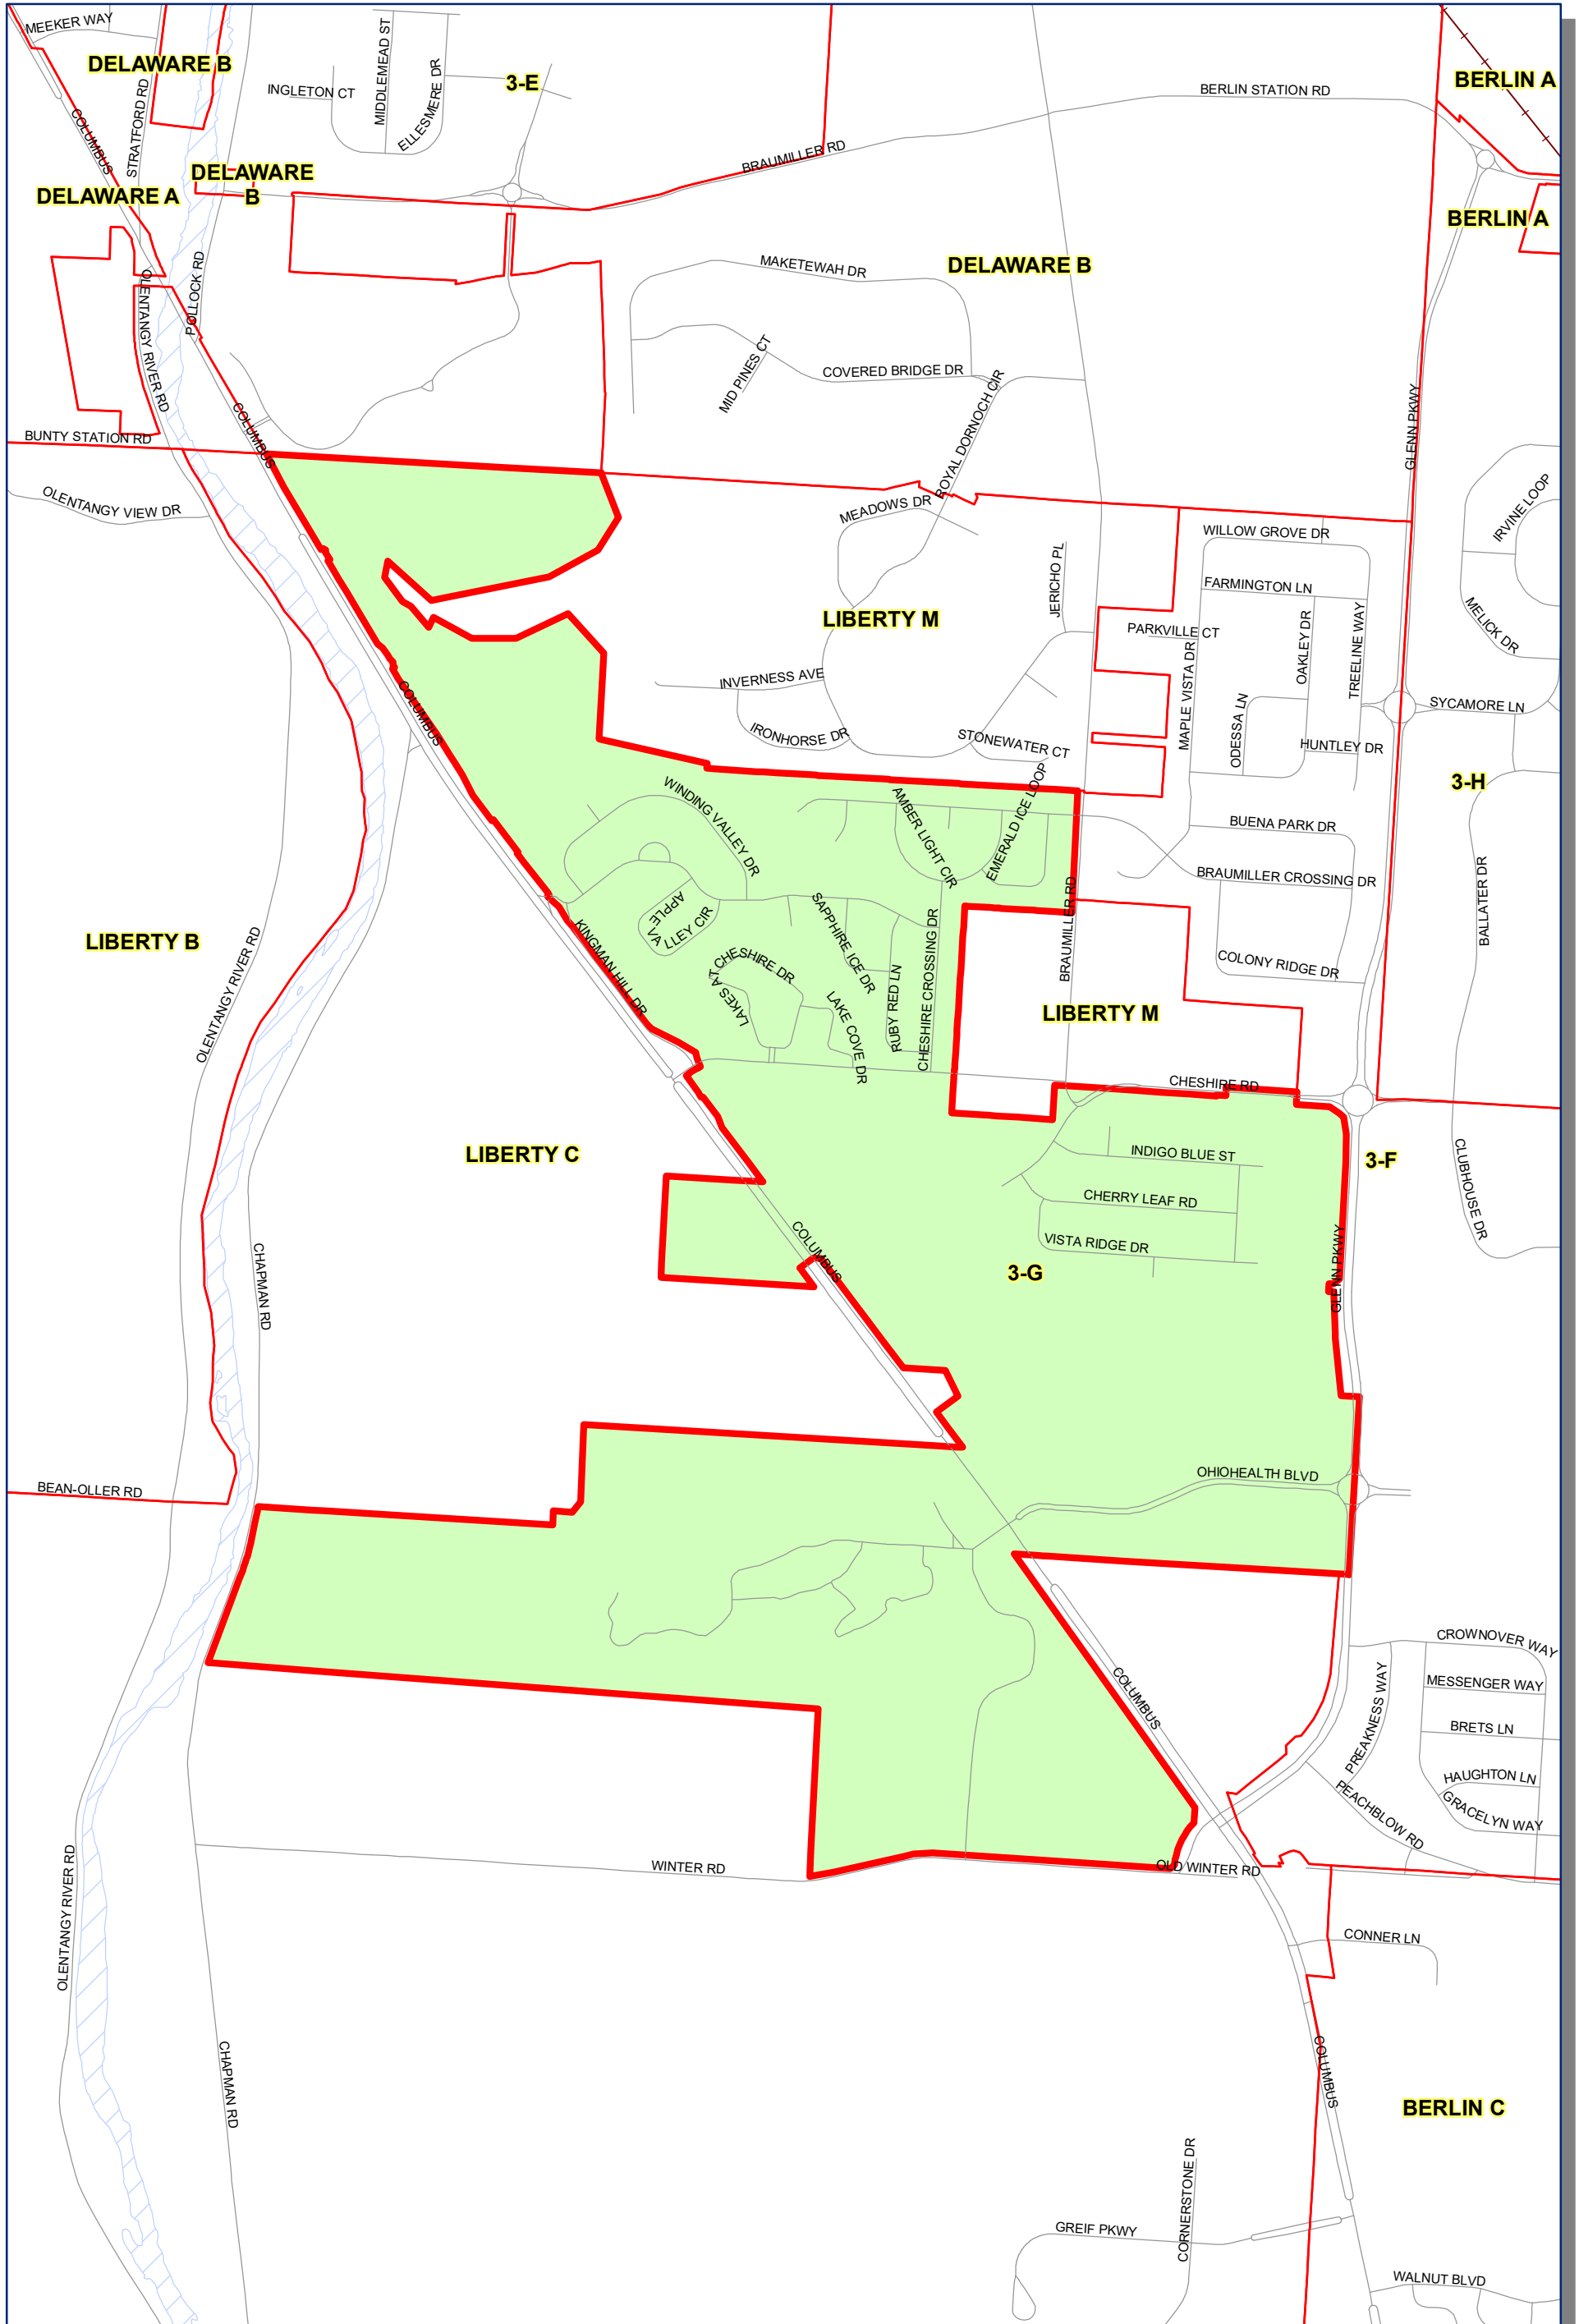

Polling Place:
GRACE POINT COMMUNITY CHURCH
2393 PEACHBLOW RD

The Precinct and Polling Places information has been provided by Delaware County Board of Elections and is updated as of September 2022. Please contact the Board of Elections at 740-833-2080 for the latest updates.

Prepared by: Delaware County Auditor's GIS Office
September 2022