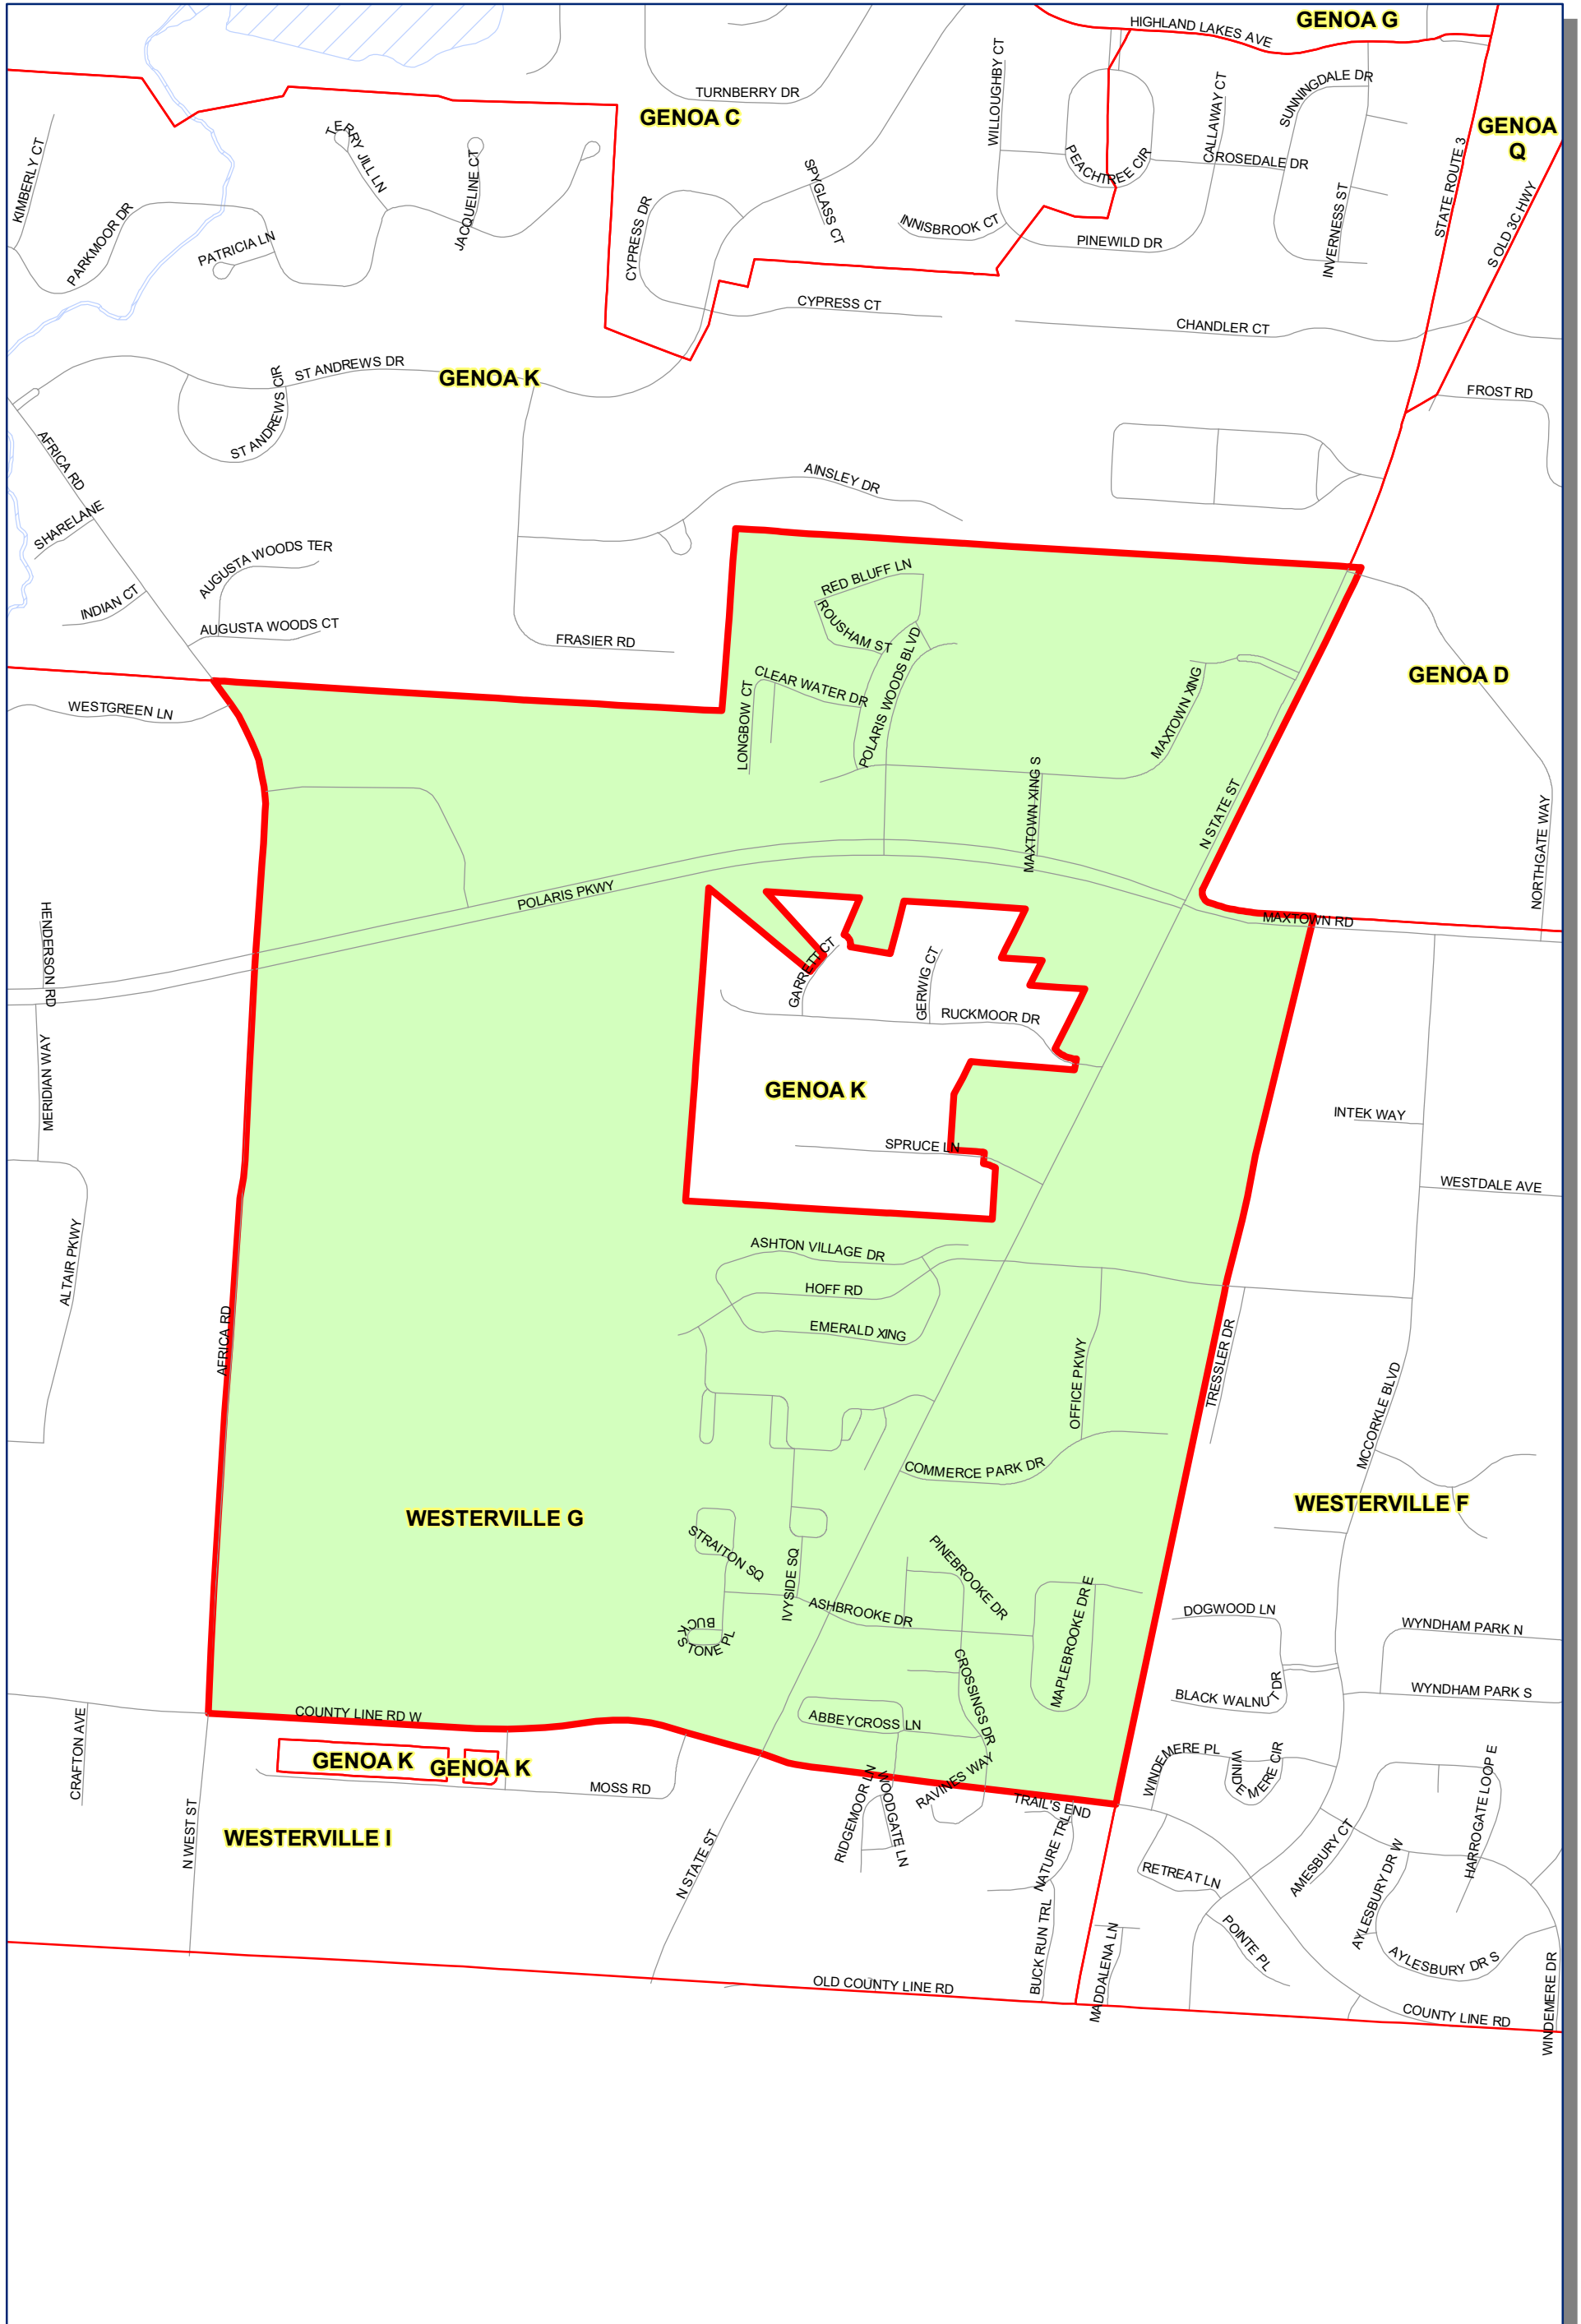

Polling Place:
WESTERVILLE COMMUNITY CENTER
770 COUNTY LINE RD

The Precinct and Polling Places information has been provided by Delaware County Board of Elections and is updated as of September 2022. Please contact the Board of Elections at 740-833-2080 for the latest updates.

Prepared by: Delaware County Auditor's GIS Office
September 2022