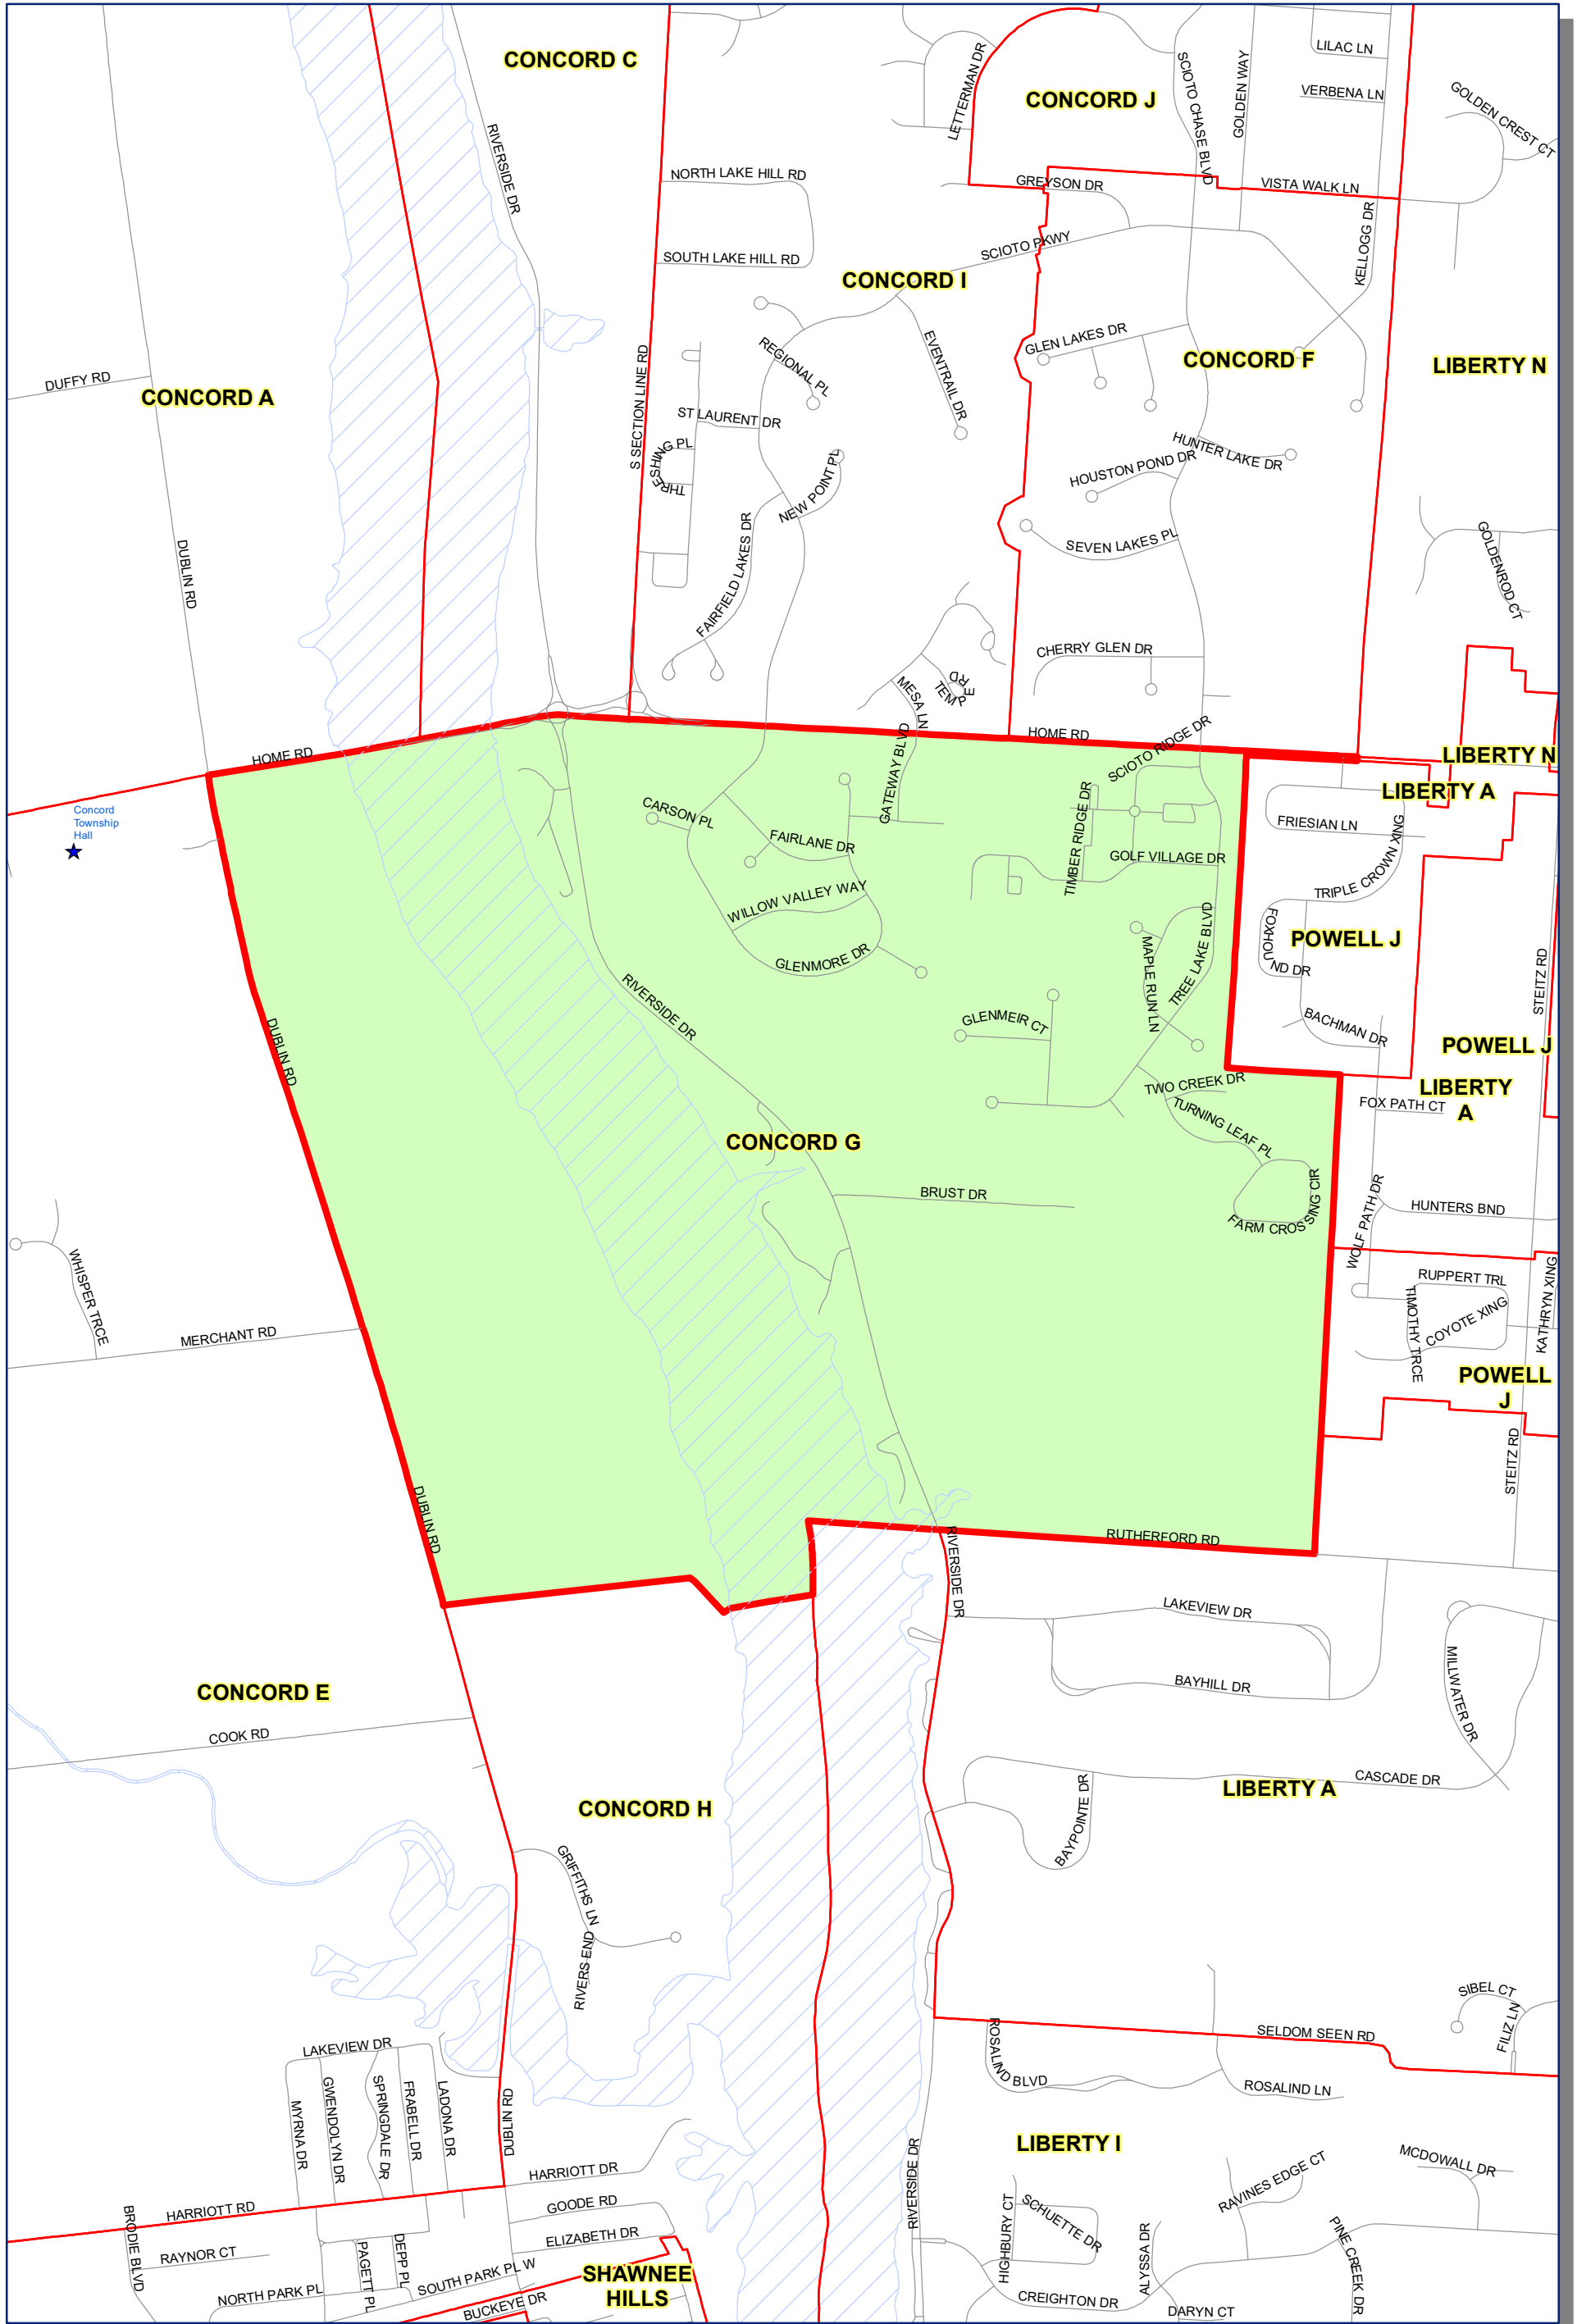

Polling Place:
ELI PINNEY ELEMENTARY SCHOOL
9989 CONCORD RD

The Precinct and Polling Places information has been provided by Delaware County Board of Elections and is updated as of September 2022. Please contact the Board of Elections at 740-833-2080 for the latest updates.

Prepared by: Delaware County Auditor's GIS Office
September 2022