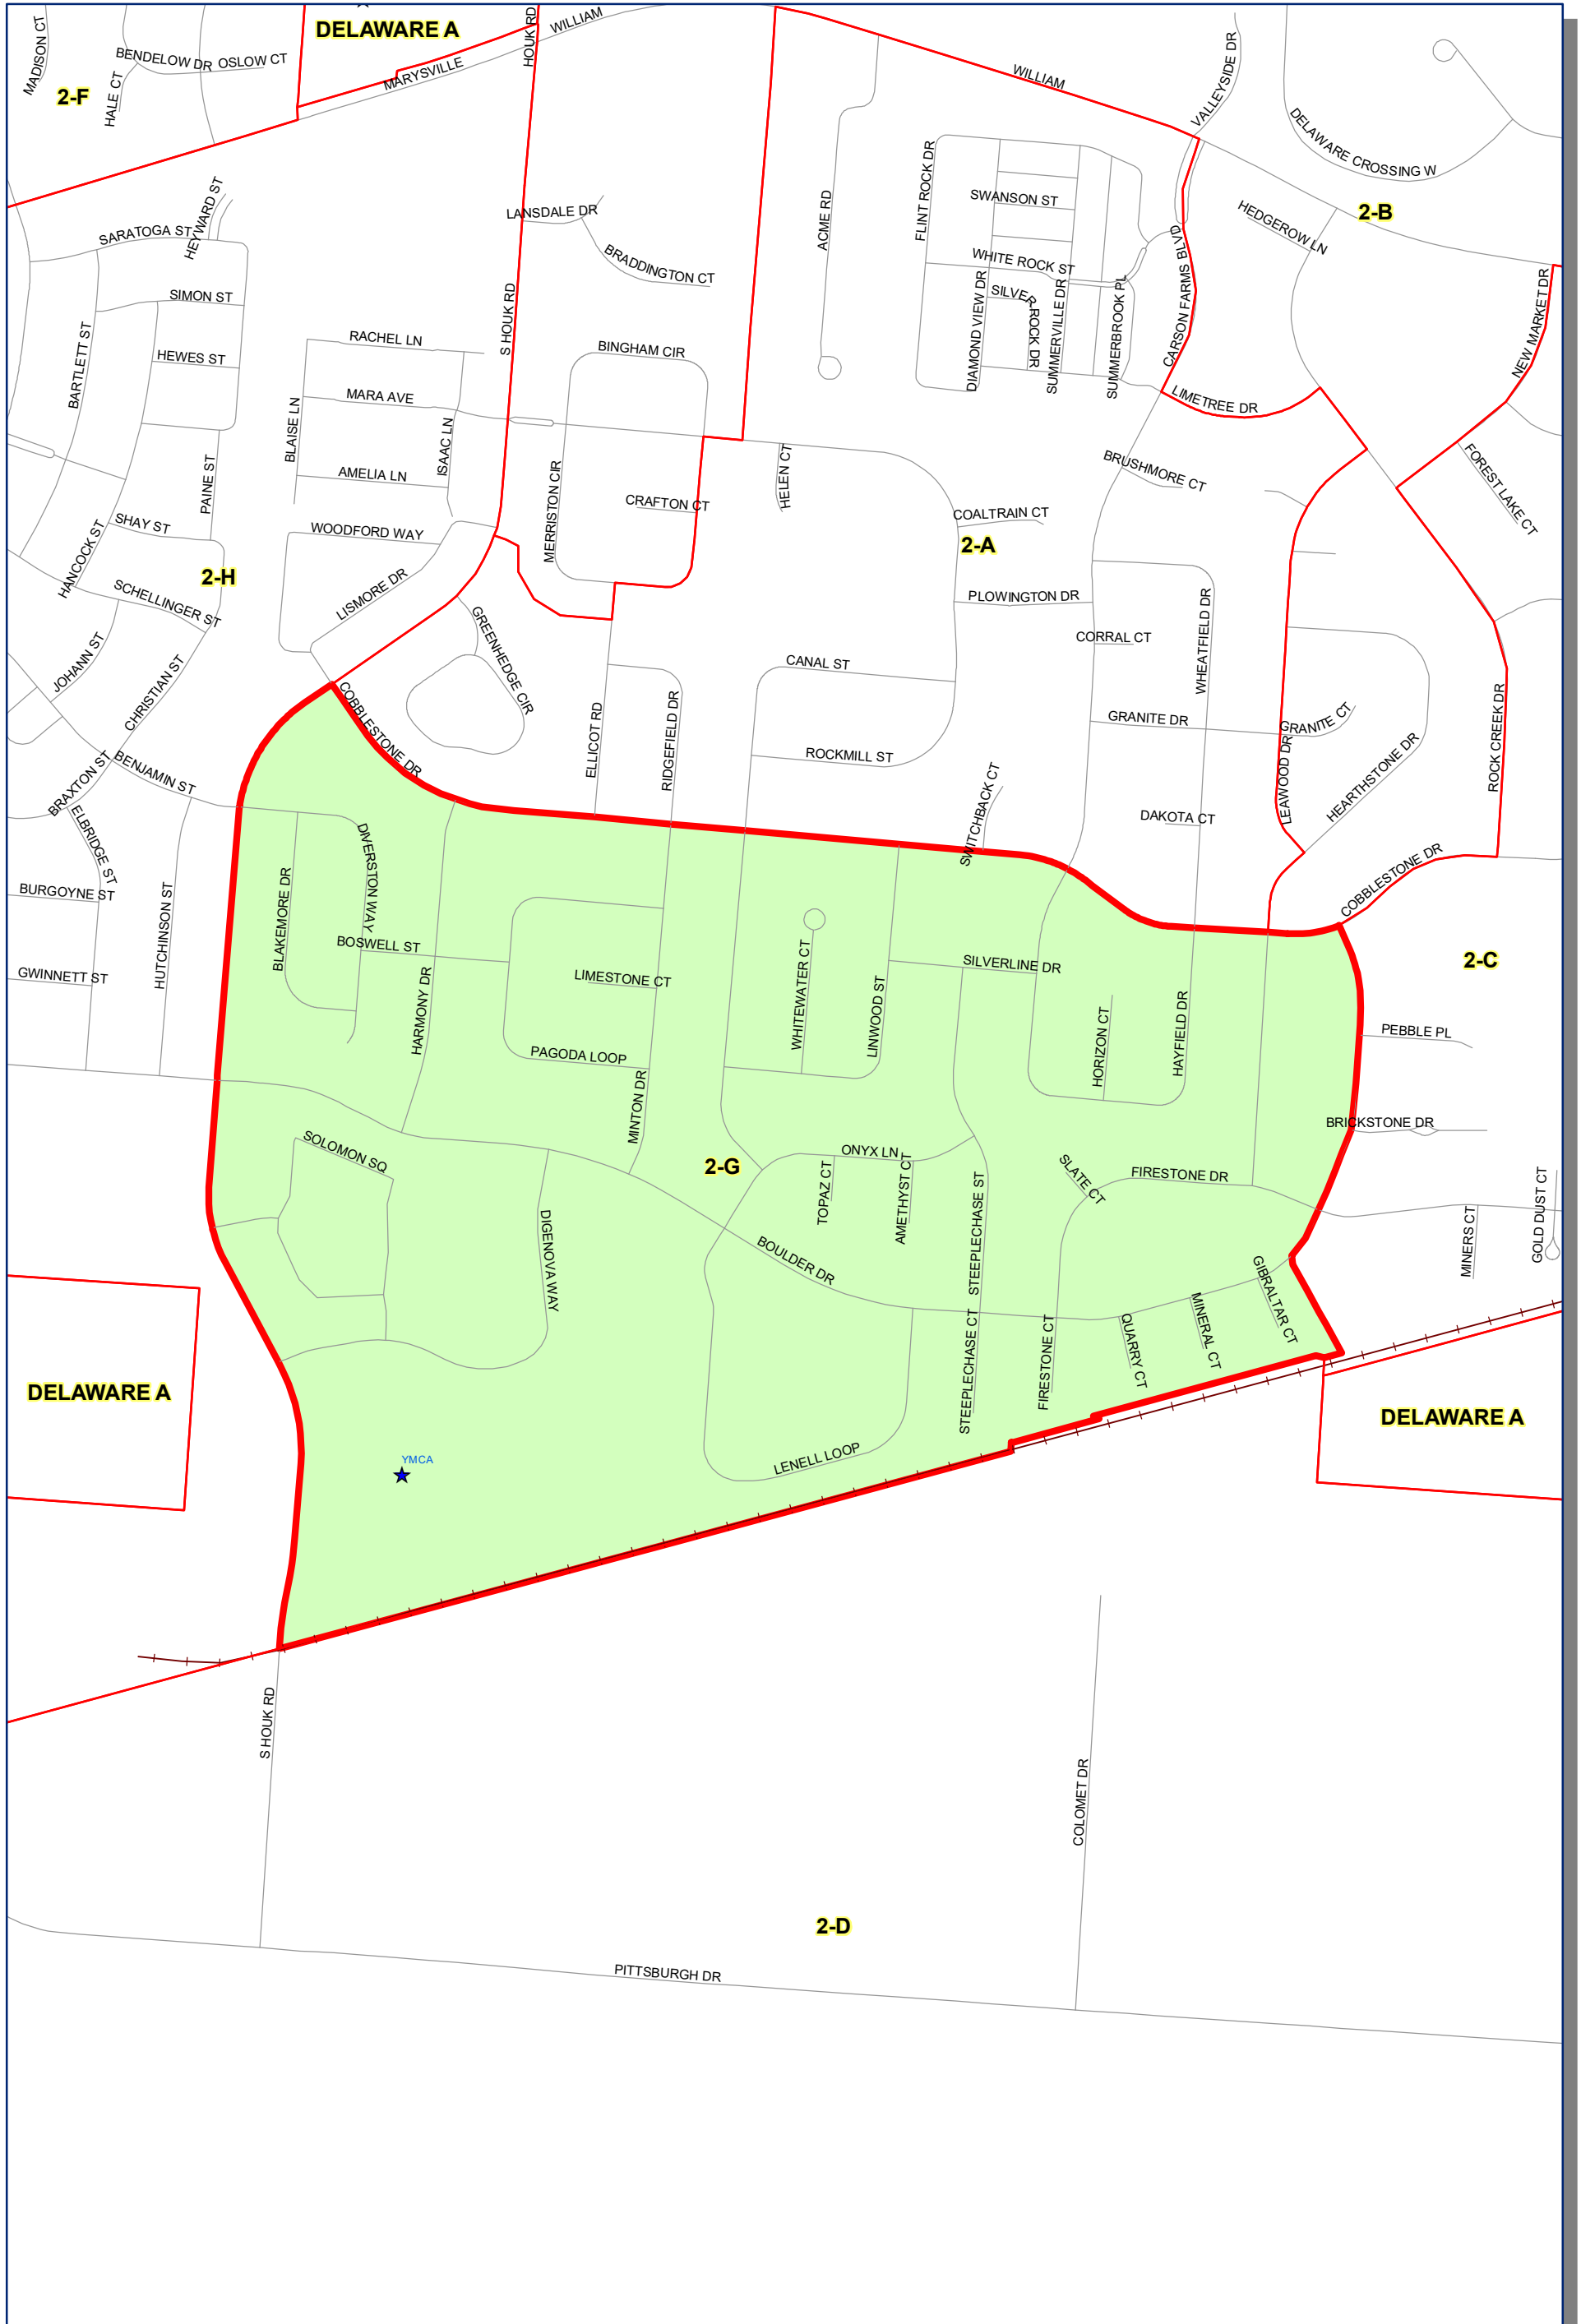

Polling Place:
YMCA
1121 S HOUK RD

The Precinct and Polling Places information has been provided by Delaware County Board of Elections and is updated as of September 2022. Please contact the Board of Elections at 740-833-2080 for the latest updates.

Prepared by: Delaware County Auditor's GIS Office
September 2022