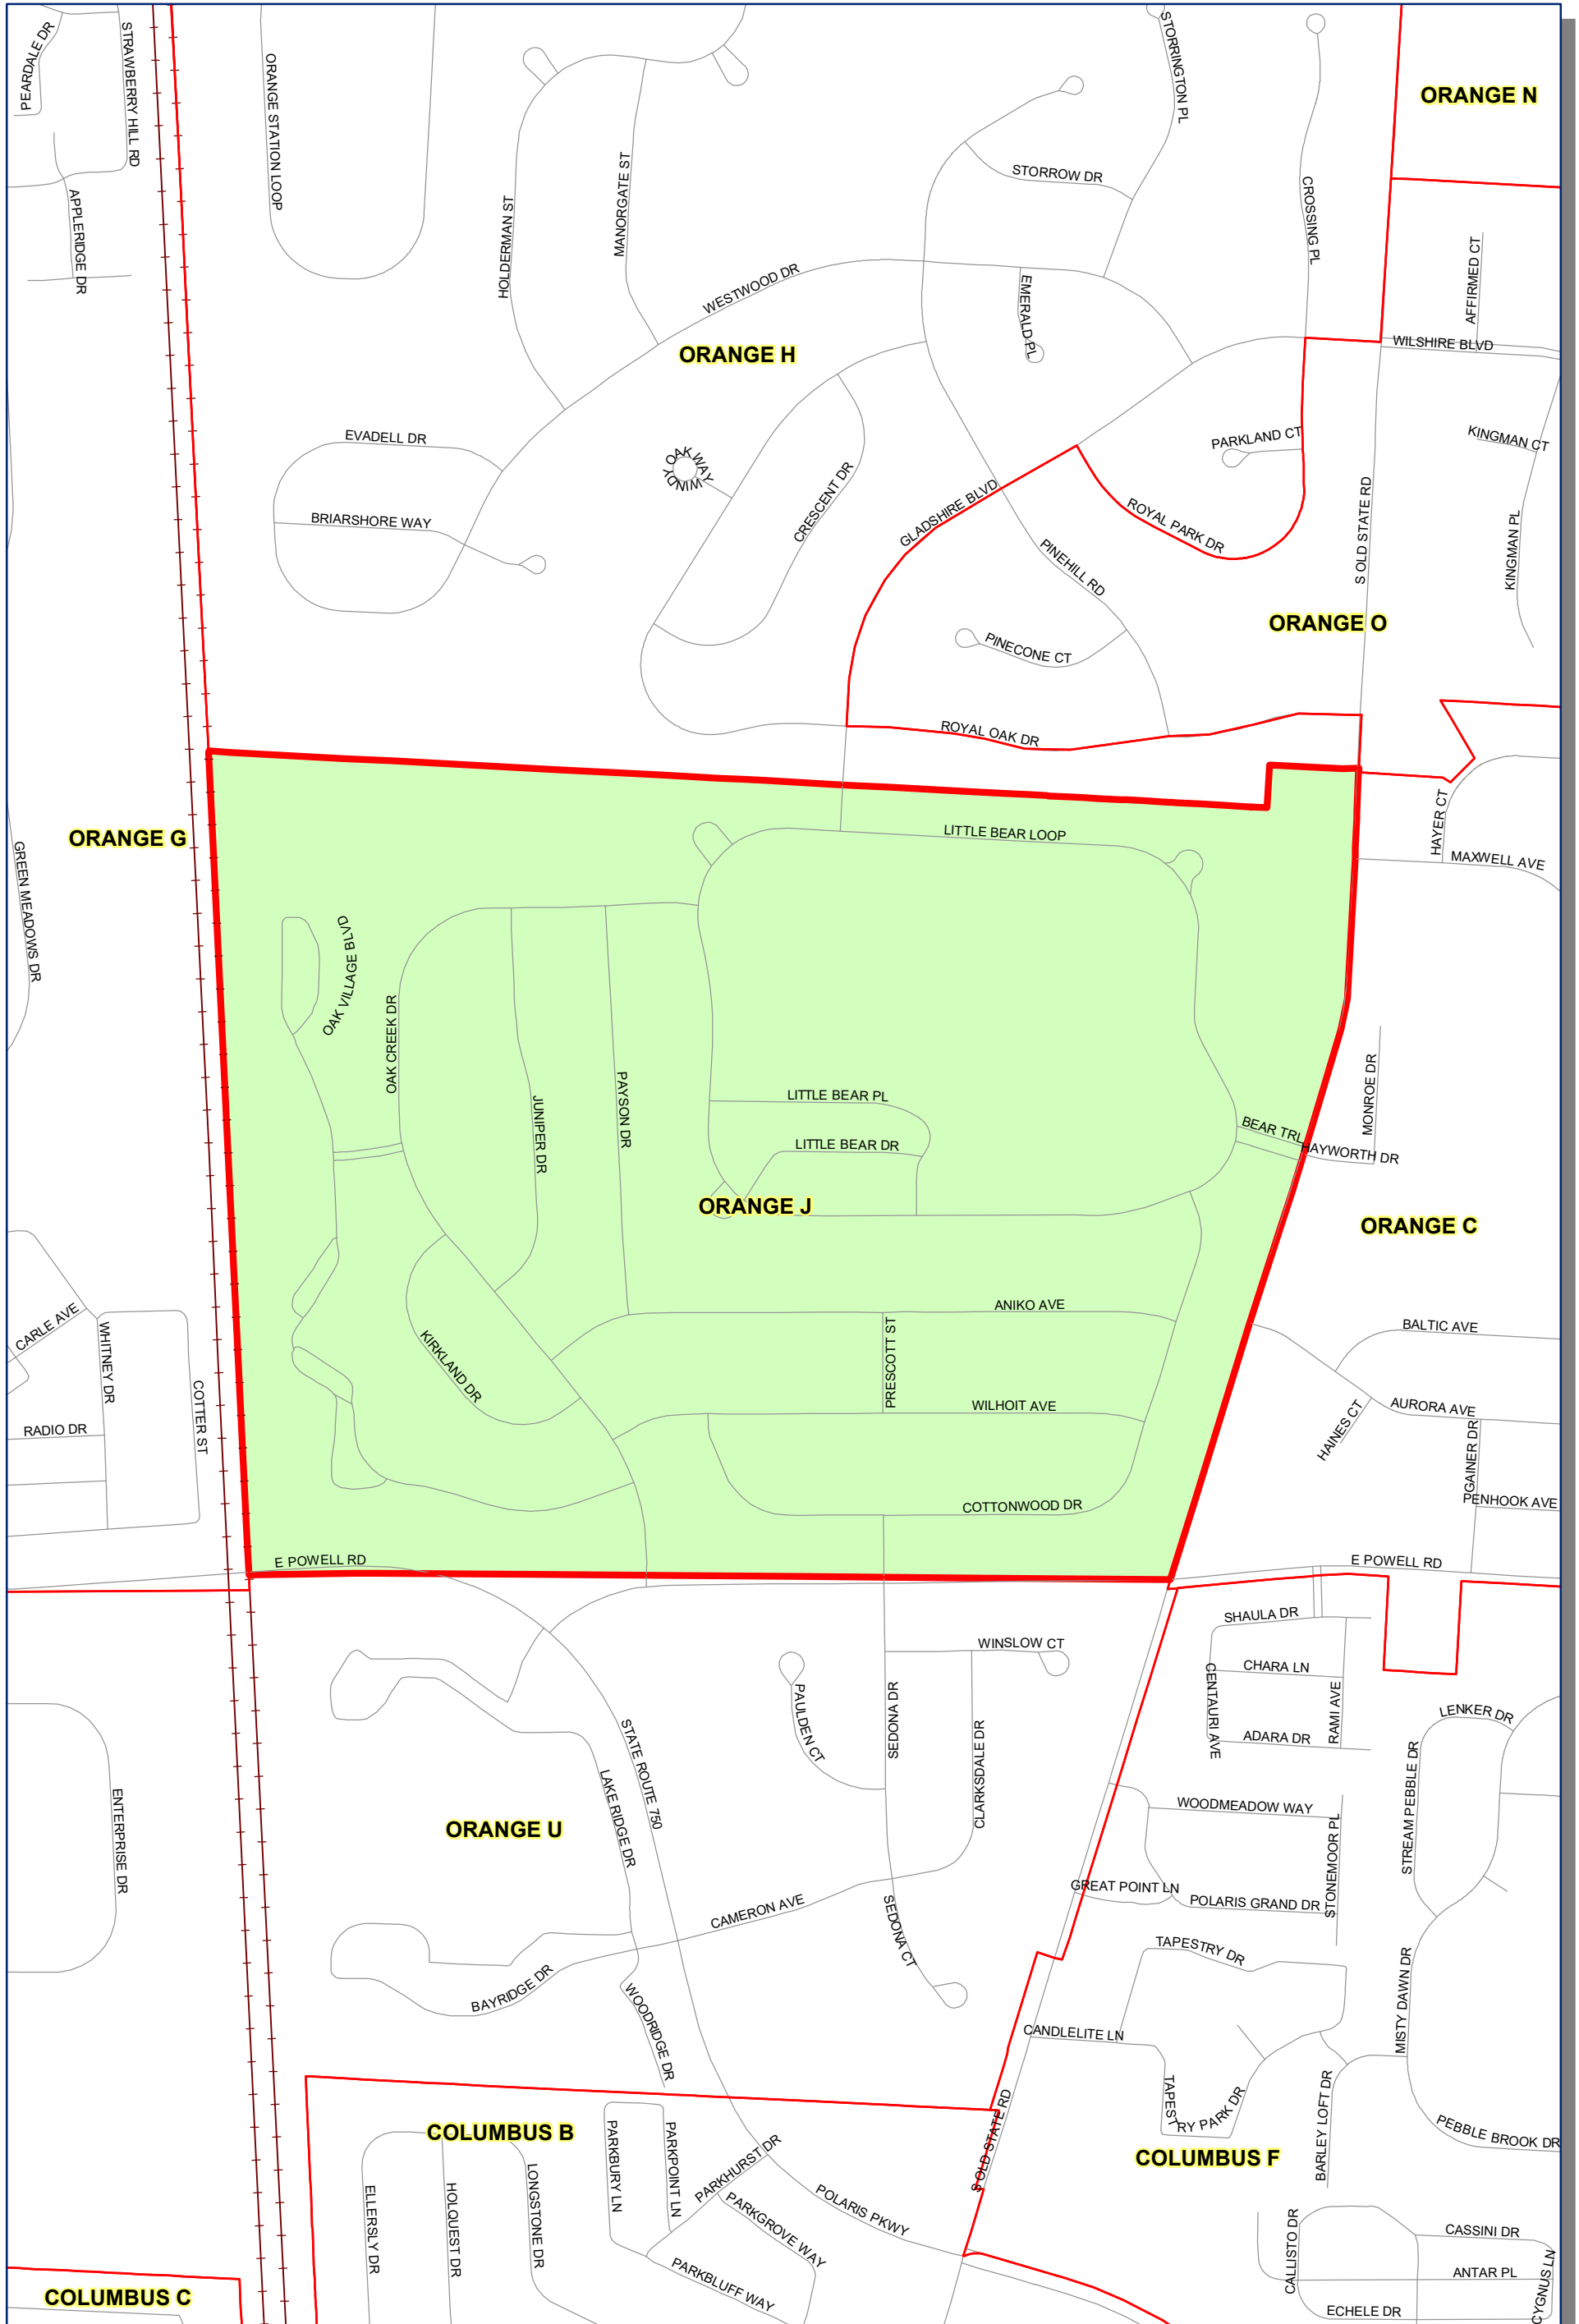

Polling Place:
ORANGE TOWNSHIP HALL
1680 E ORANGE RD

The Precinct and Polling Places information has been provided by Delaware County Board of Elections and is updated as of September 2022. Please contact the Board of Elections at 740-833-2080 for the latest updates.

Prepared by: Delaware County Auditor's GIS Office
September 2022