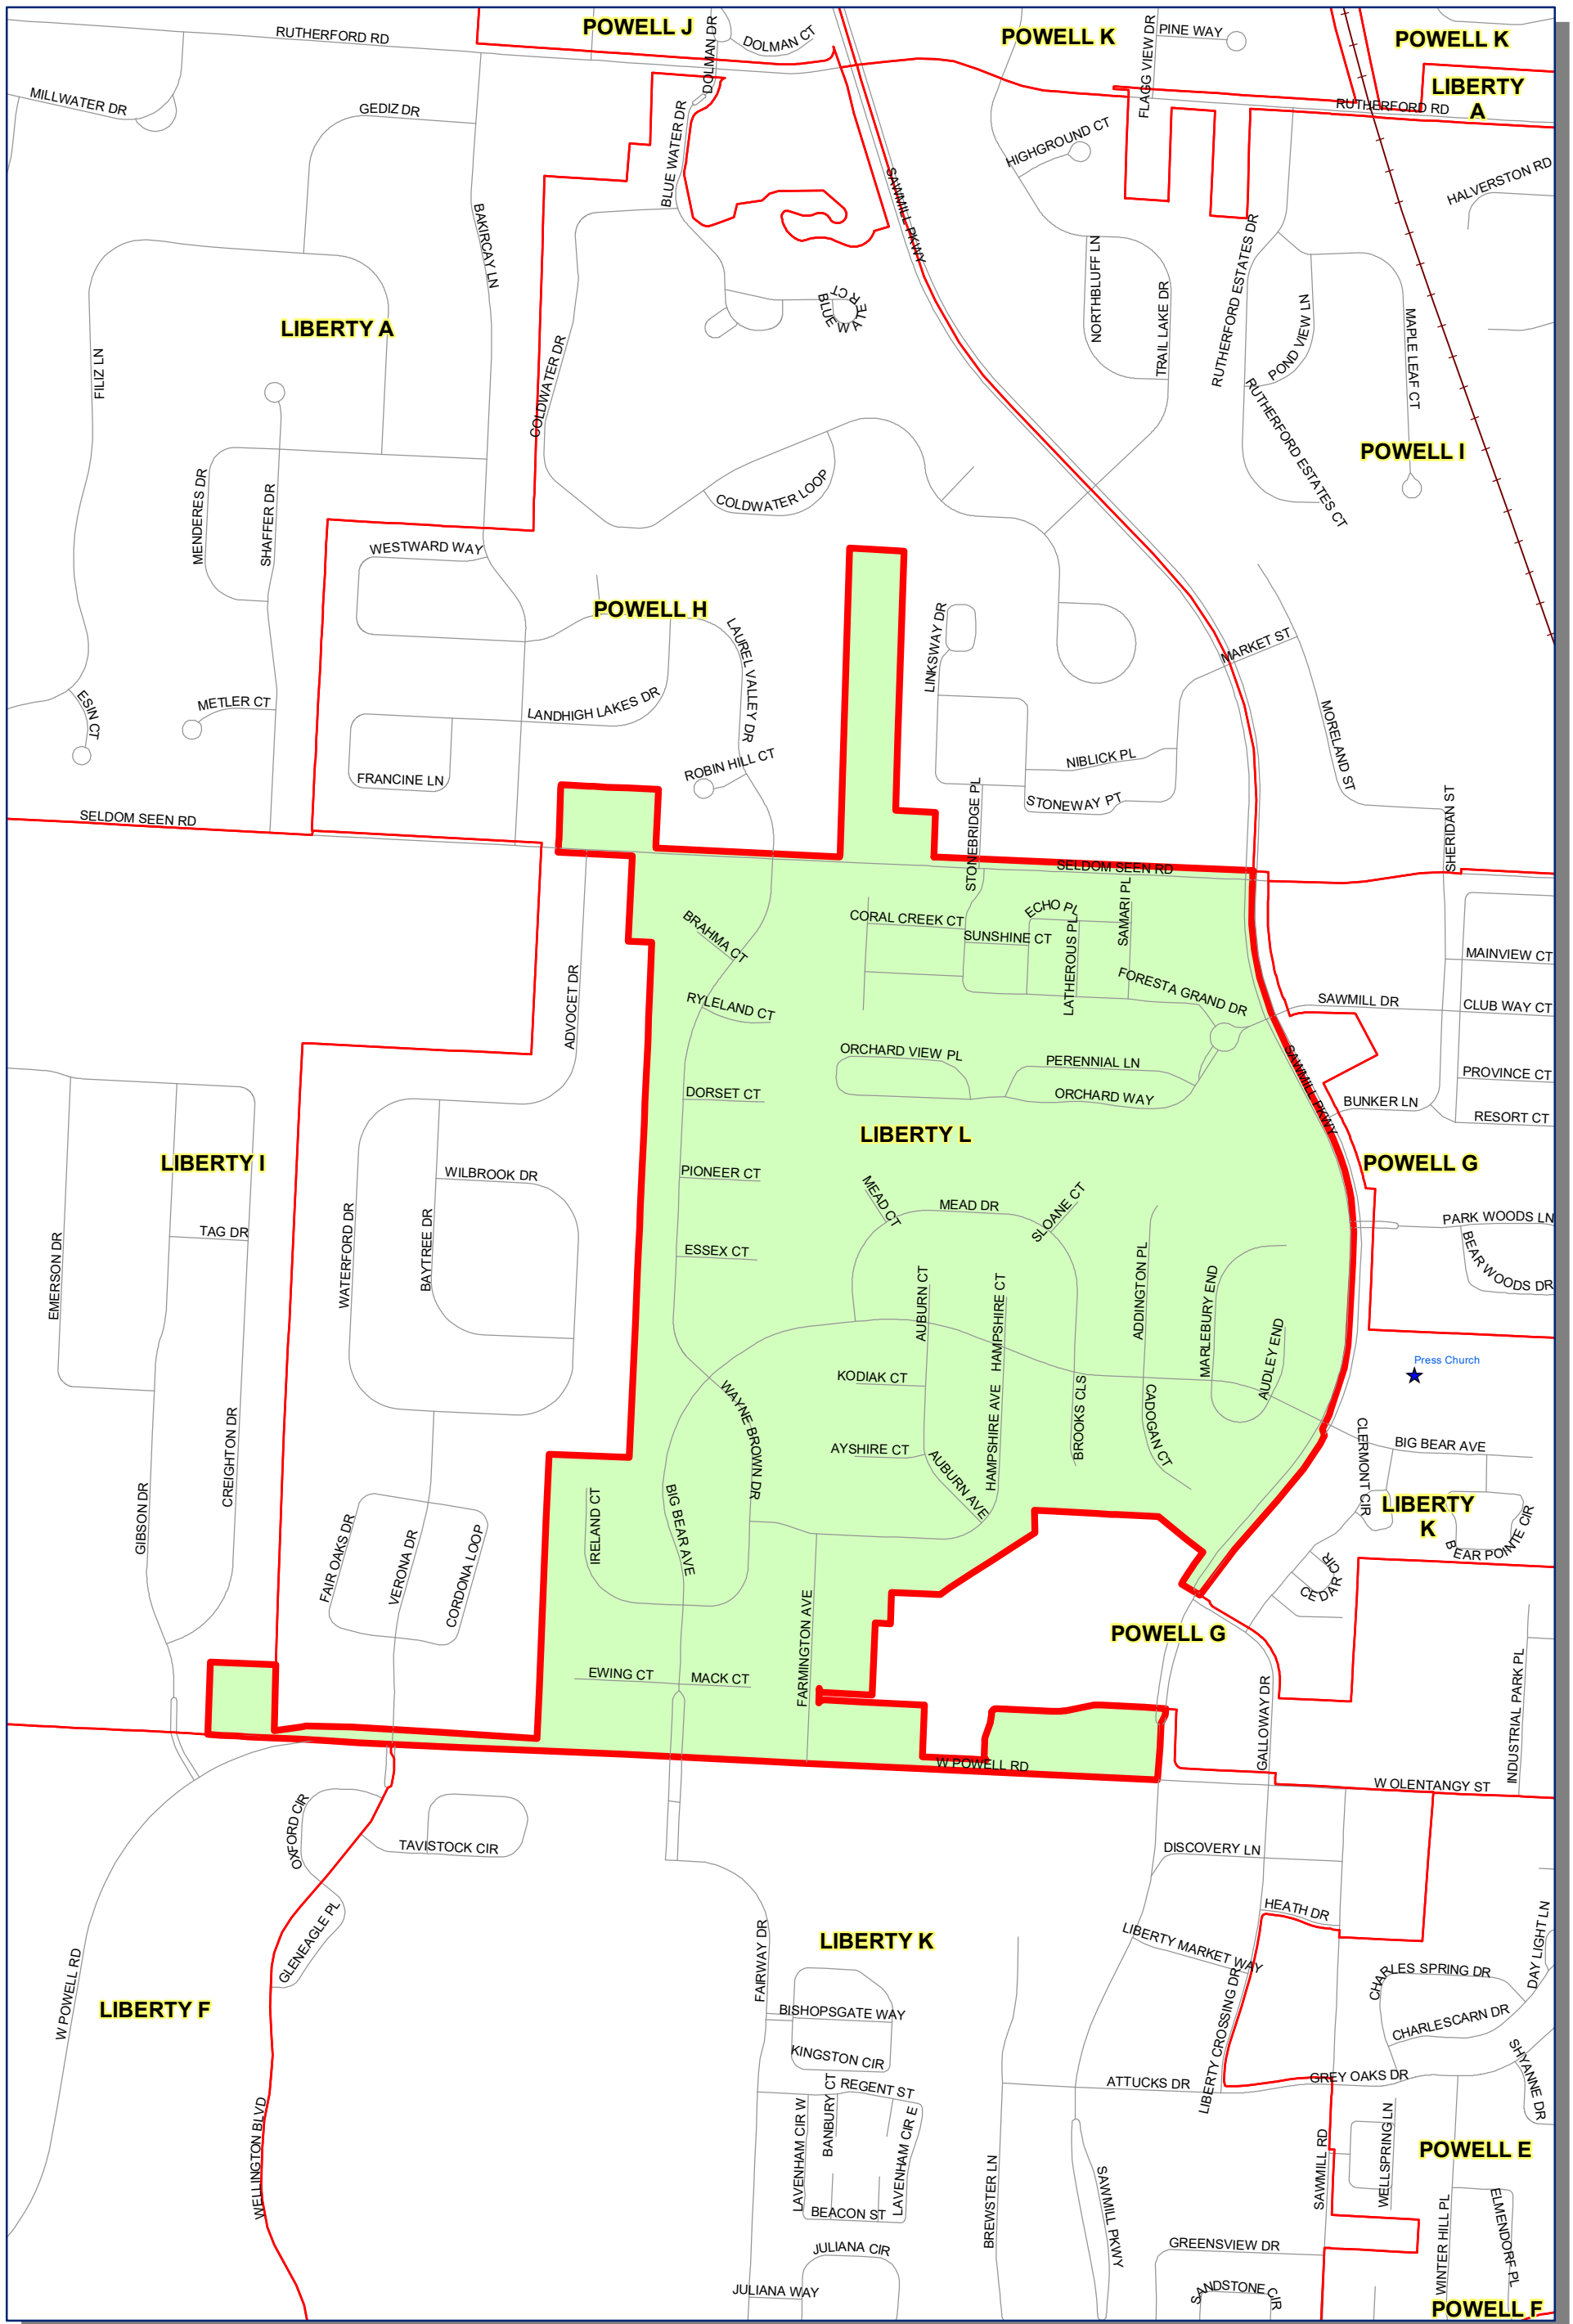

Polling Place:
PRESS CHURCH
8794 BIG BEAR AVE

The Precinct and Polling Places information has been provided by Delaware County Board of Elections and is updated as of September 2022. Please contact the Board of Elections at 740-833-2080 for the latest updates.

Prepared by: Delaware County Auditor's GIS Office
September 2022