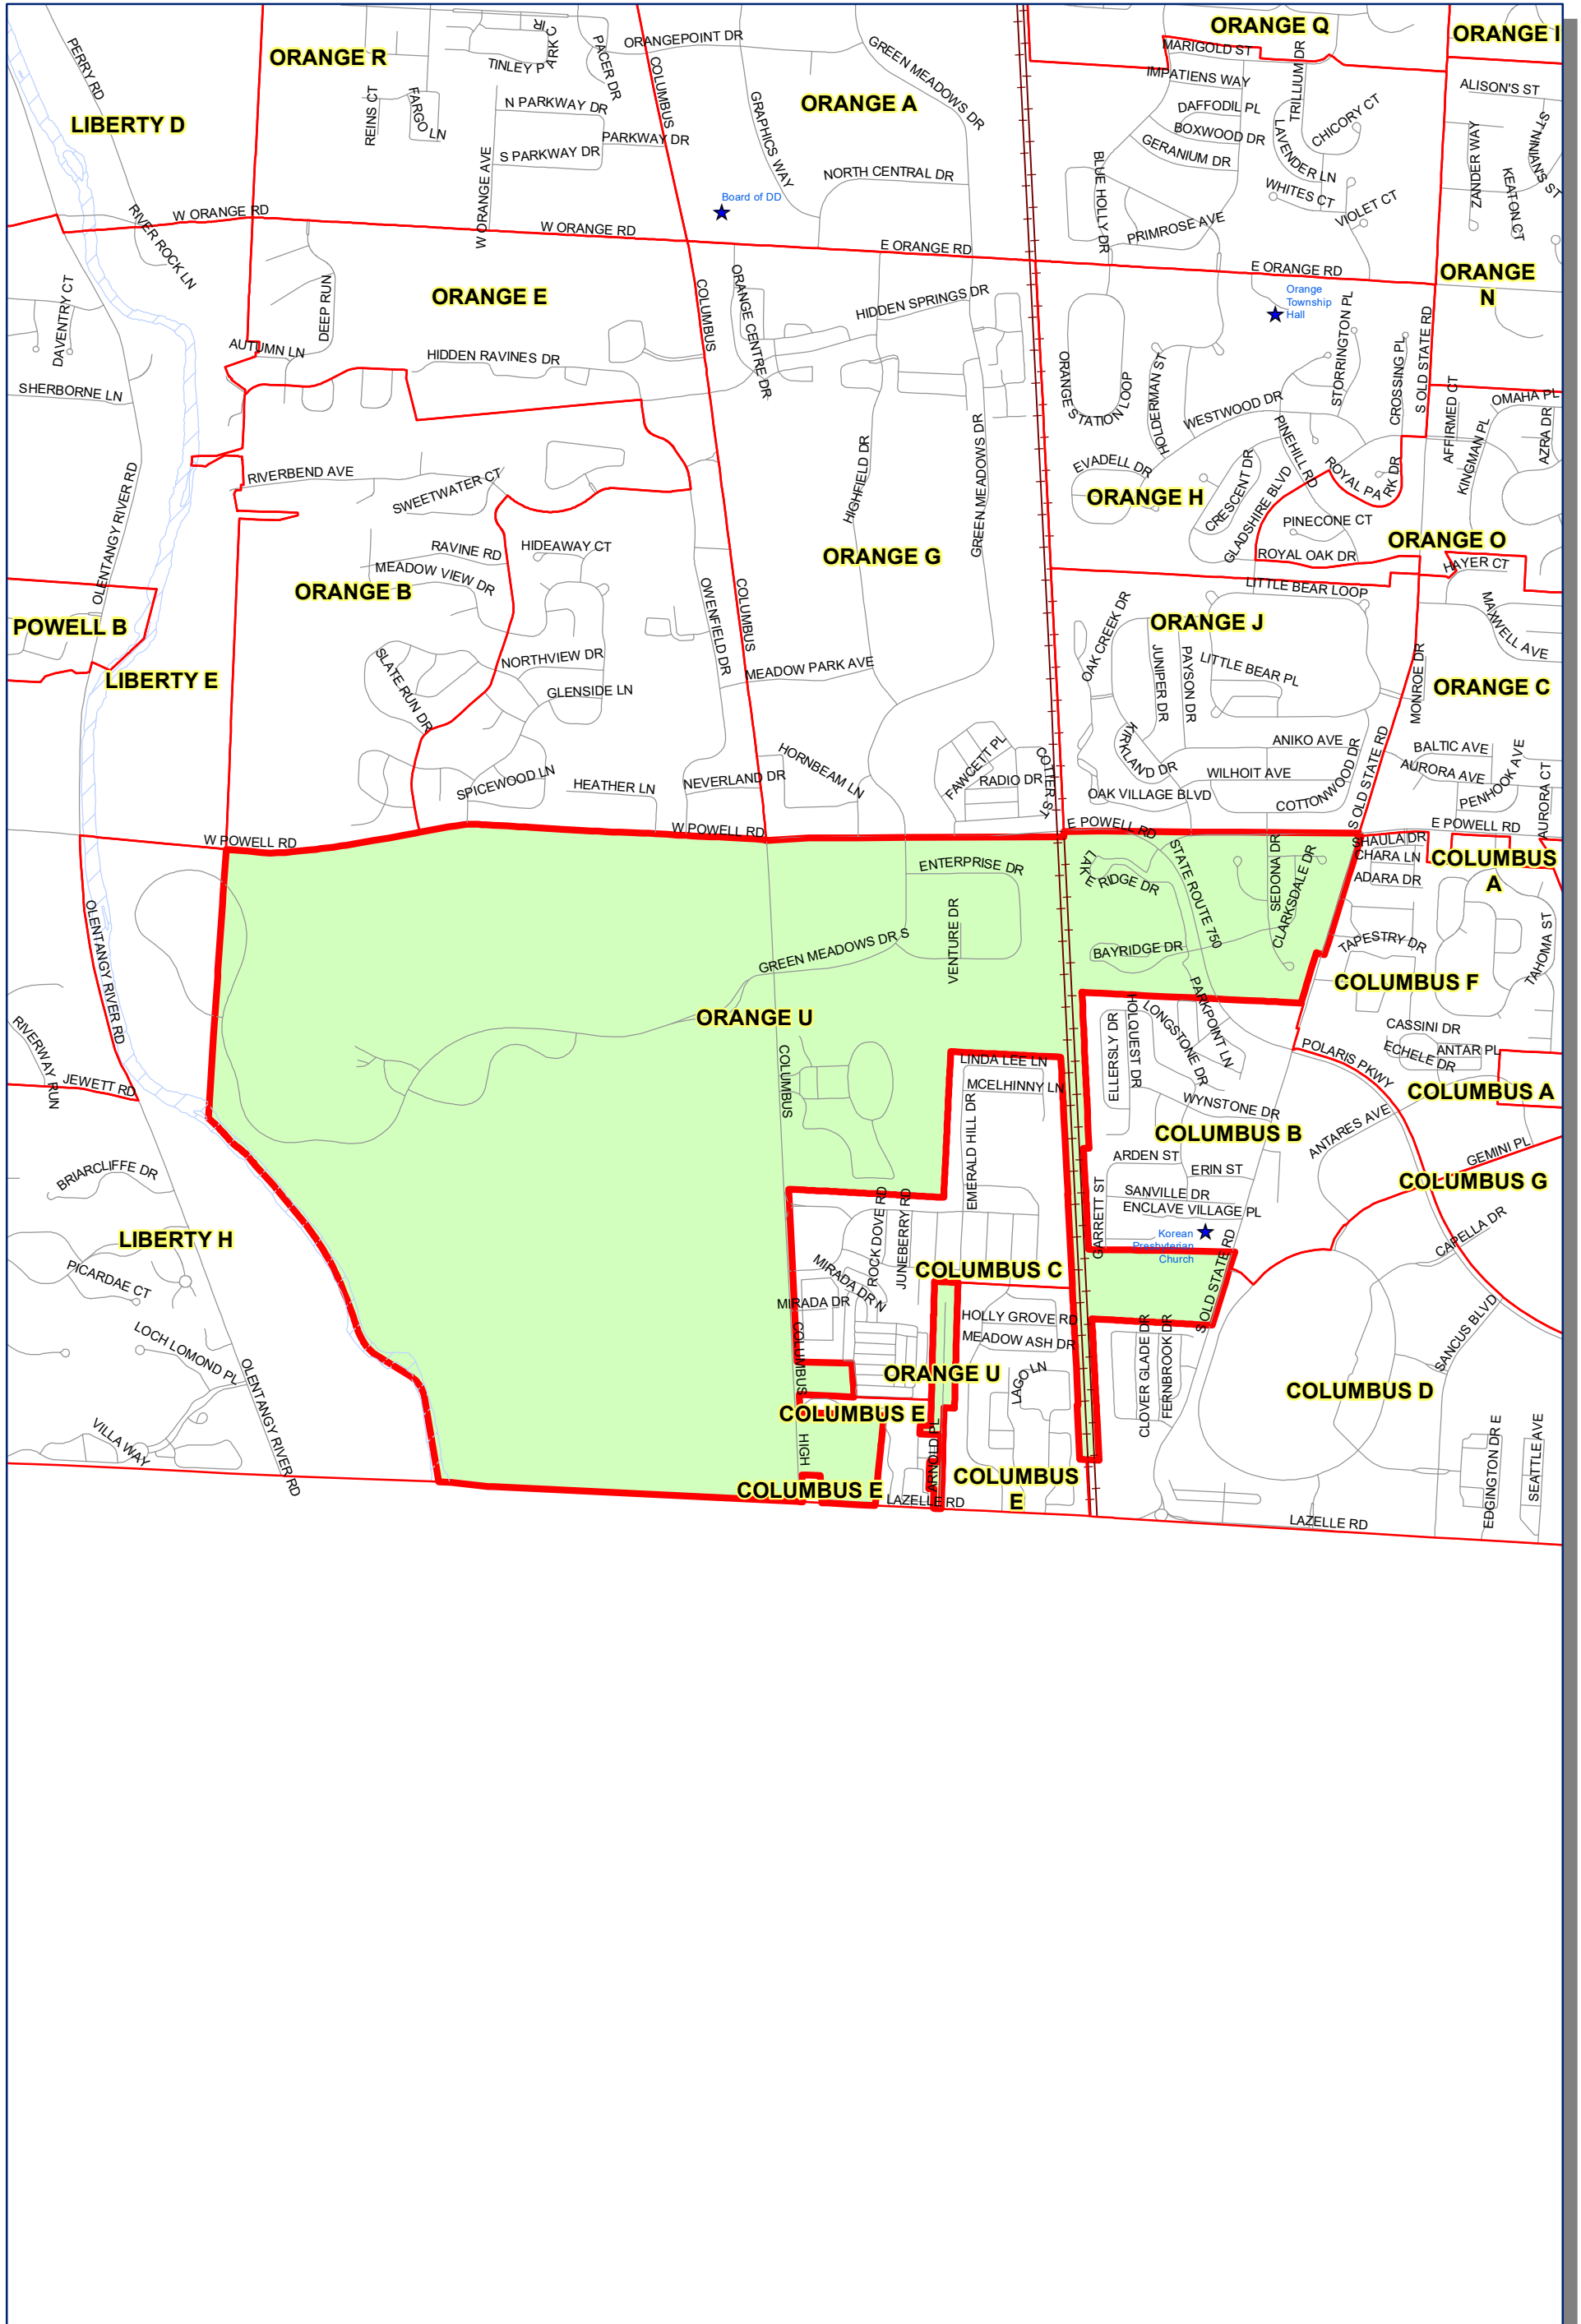

Polling Place:
ORANGE TOWNSHIP HALL
1680 E ORANGE RD

The Precinct and Polling Places information has been provided by Delaware County Board of Elections and is updated as of September 2022. Please contact the Board of Elections at 740-833-2080 for the latest updates.

Prepared by: Delaware County Auditor's GIS Office
September 2022