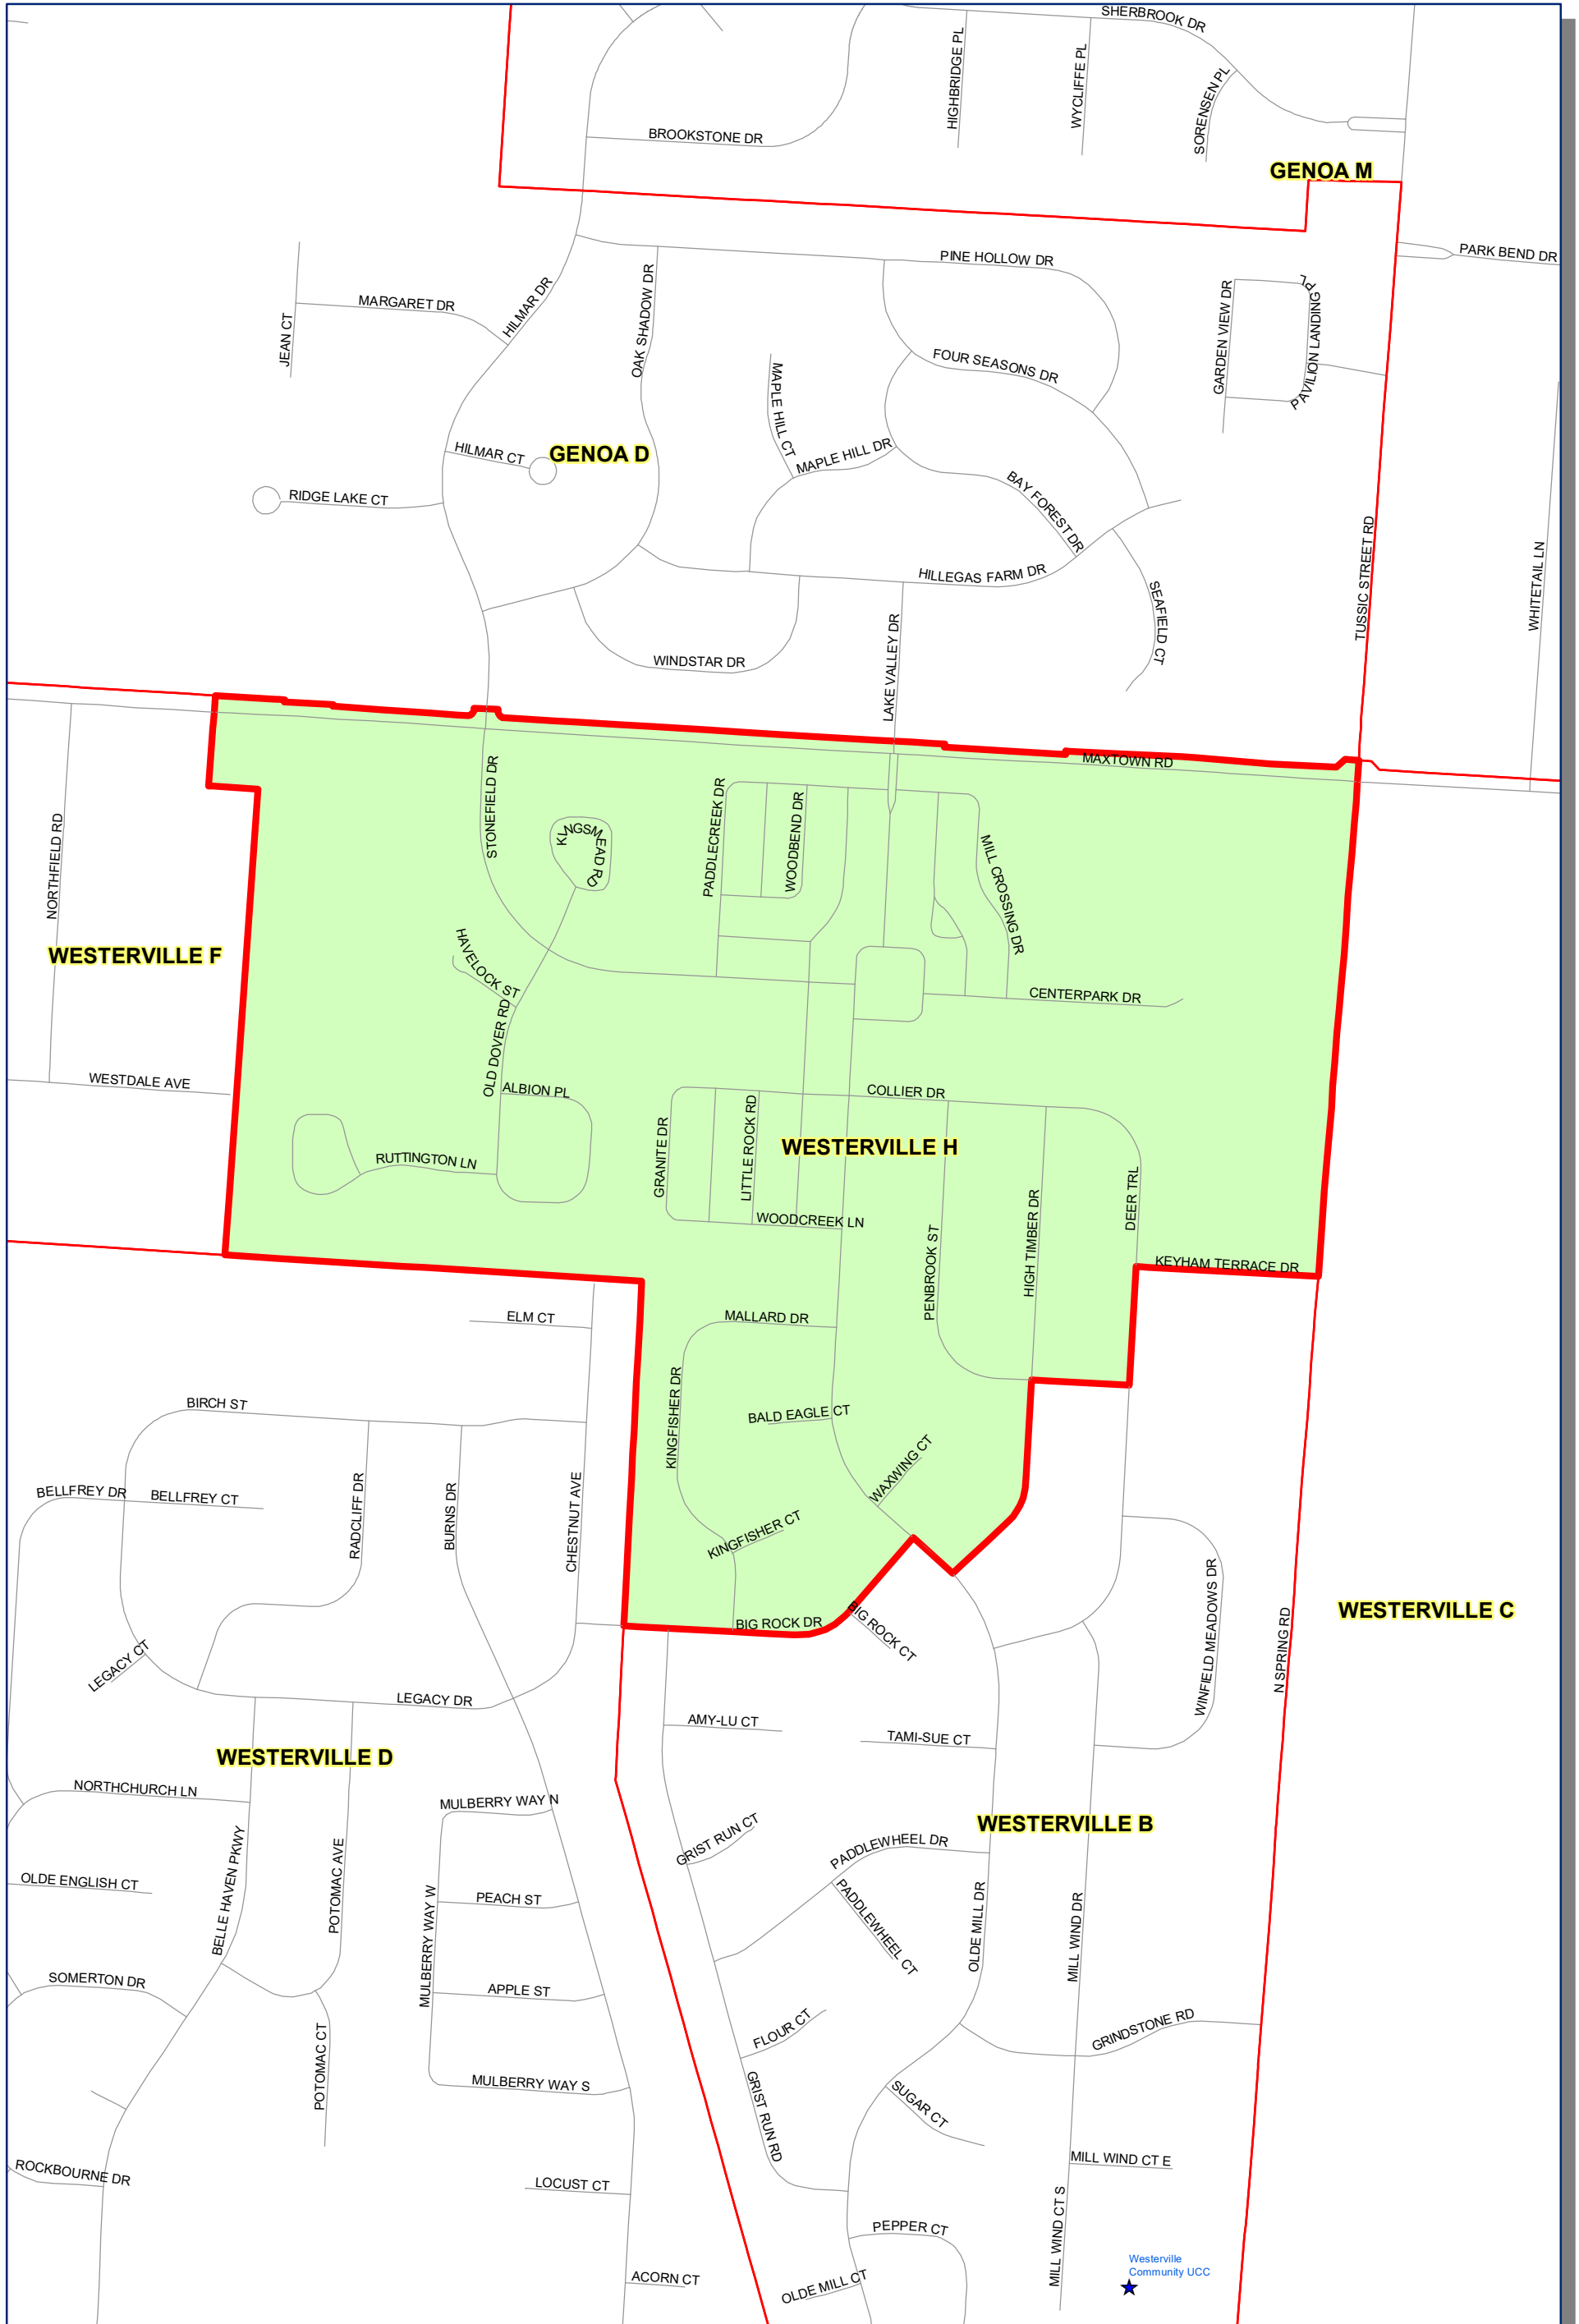

Polling Place:
HERITAGE CHRISTIAN CHURCH
7413 MAXTOWN RD

The Precinct and Polling Place information has been provided by Delaware County Board of Elections and is updated as of September 2022. Please contact the Board of Elections at 740-833-2080 for the latest updates.

Prepared by: Delaware County Auditor's GIS Office
September 2022