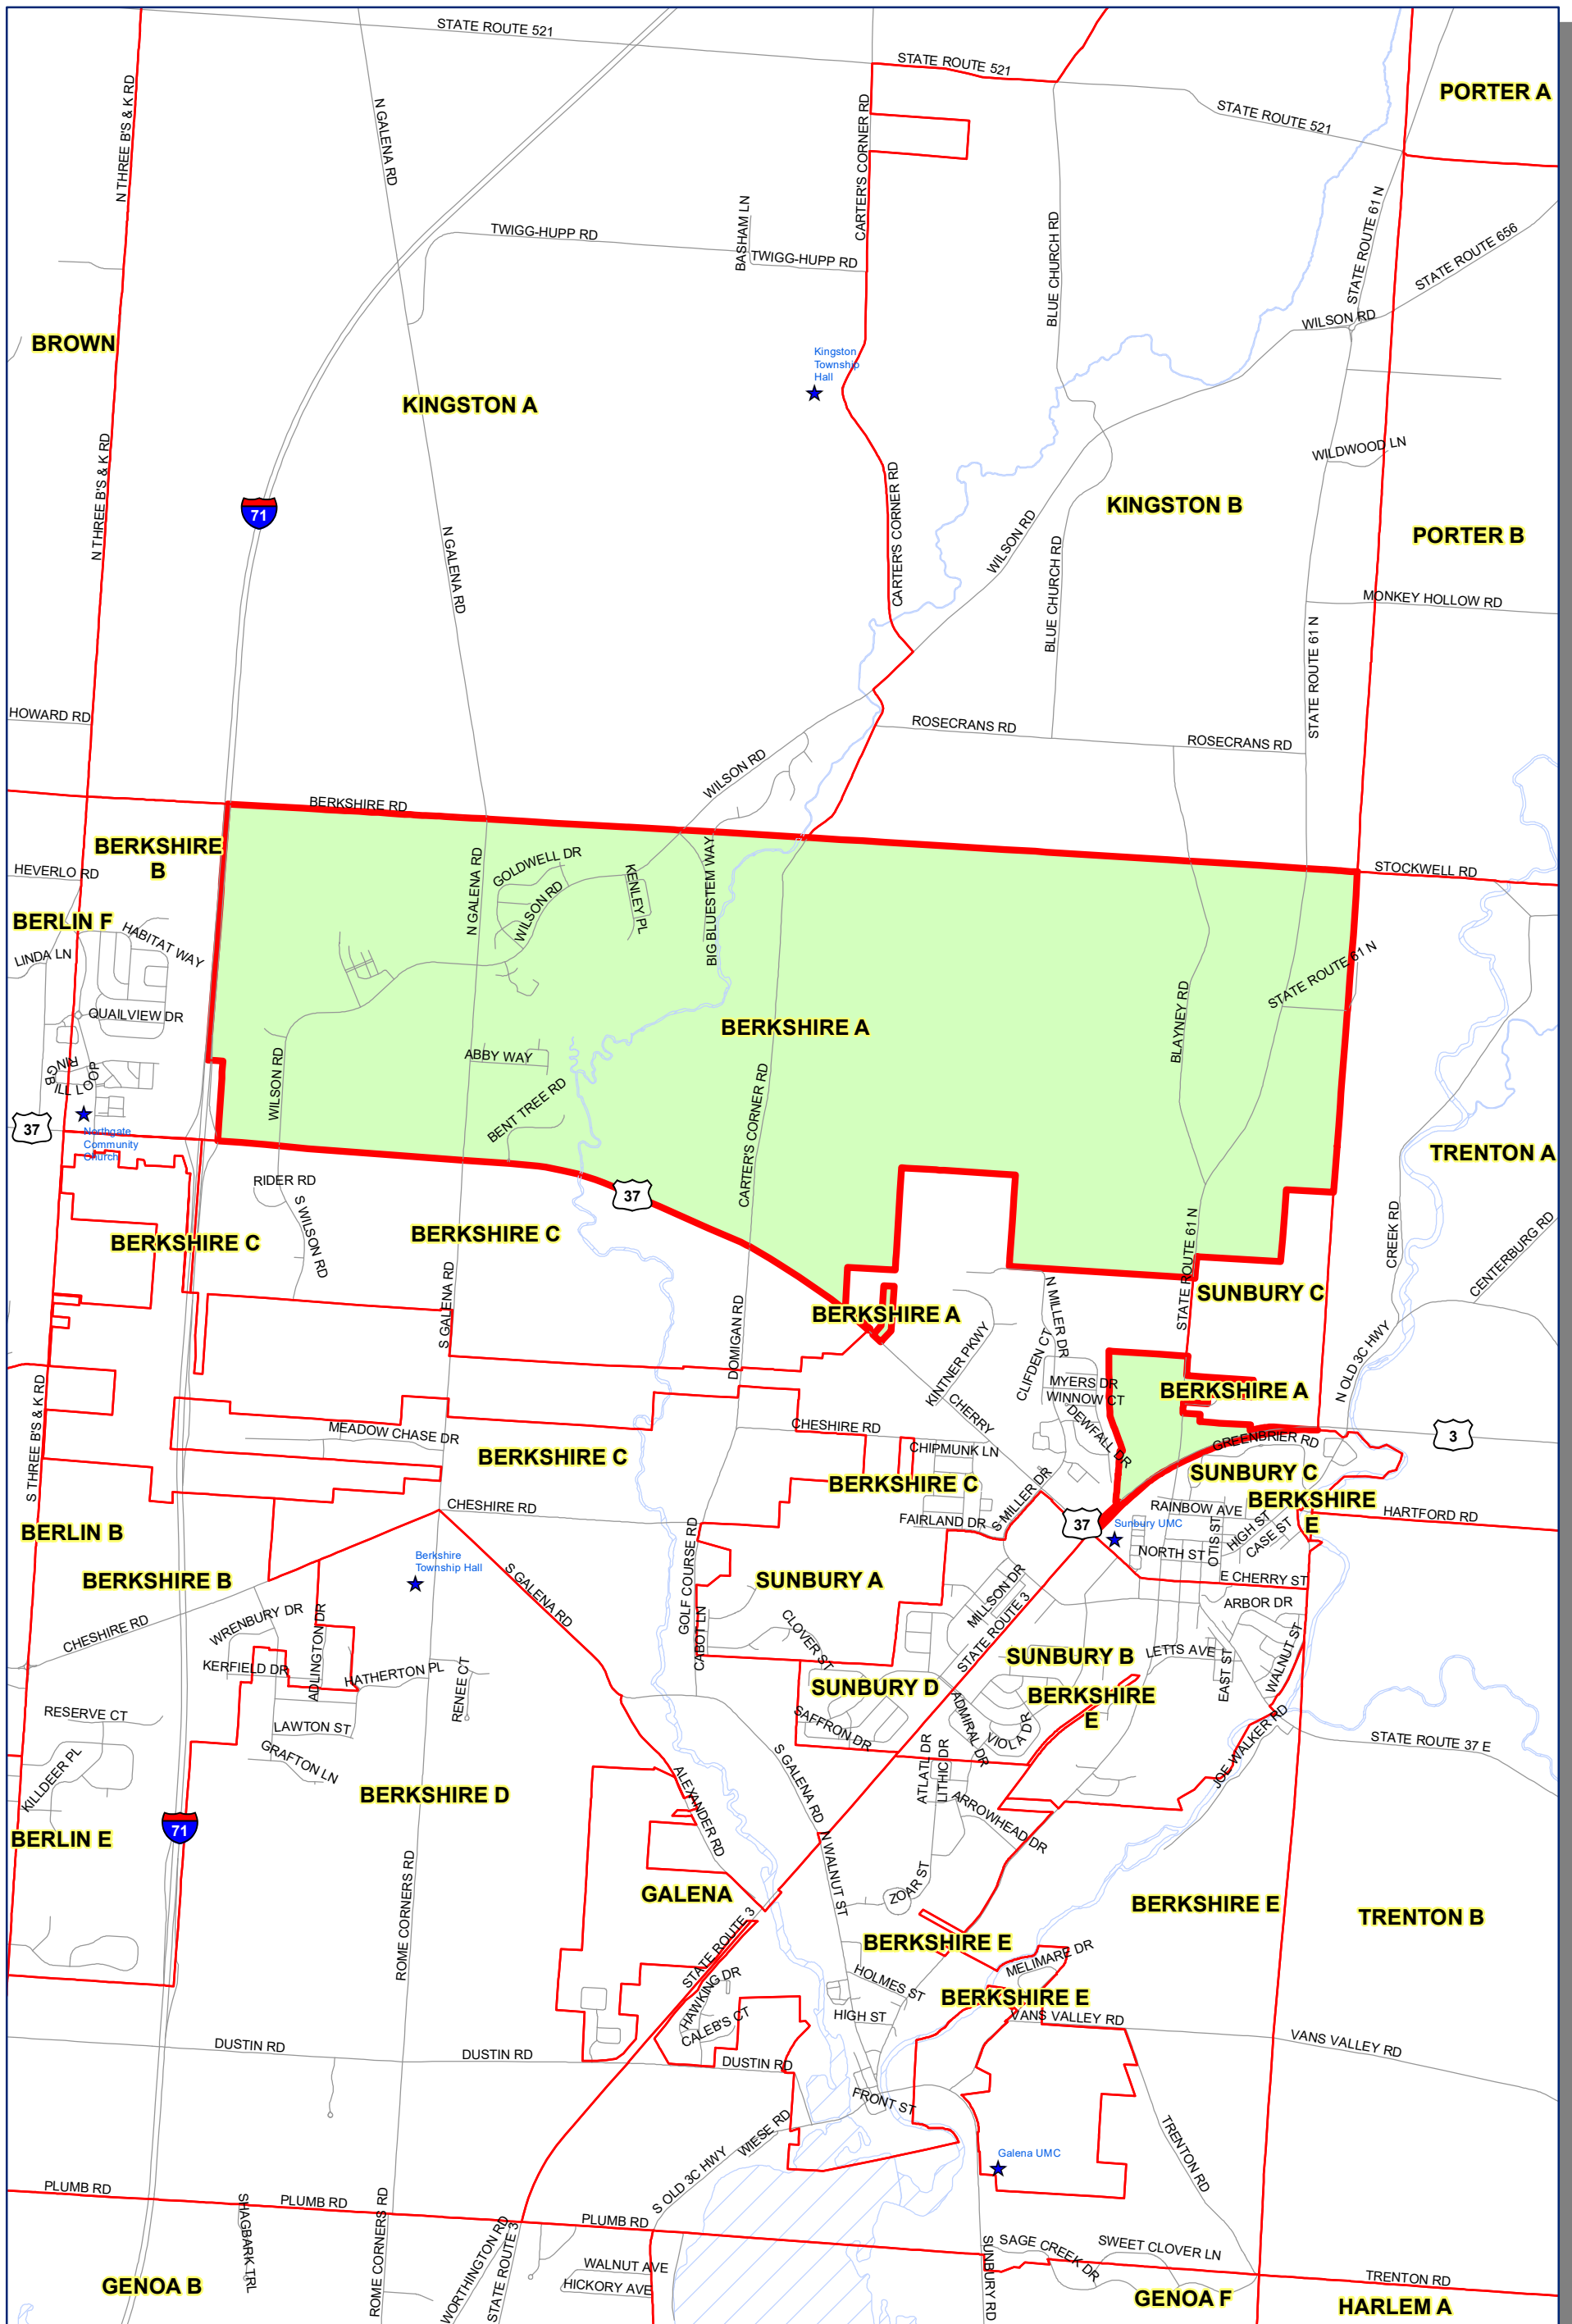

Polling Place:
NORTHGATE CHURCH
51 FOURWINDS DR

The Precinct and Polling Places information has been provided by Delaware County Board of Elections and is updated as of September 2022. Please contact the Board of Elections at 740-833-2080 for the latest updates.

Prepared by: Delaware County Auditor's GIS Office
September 2022