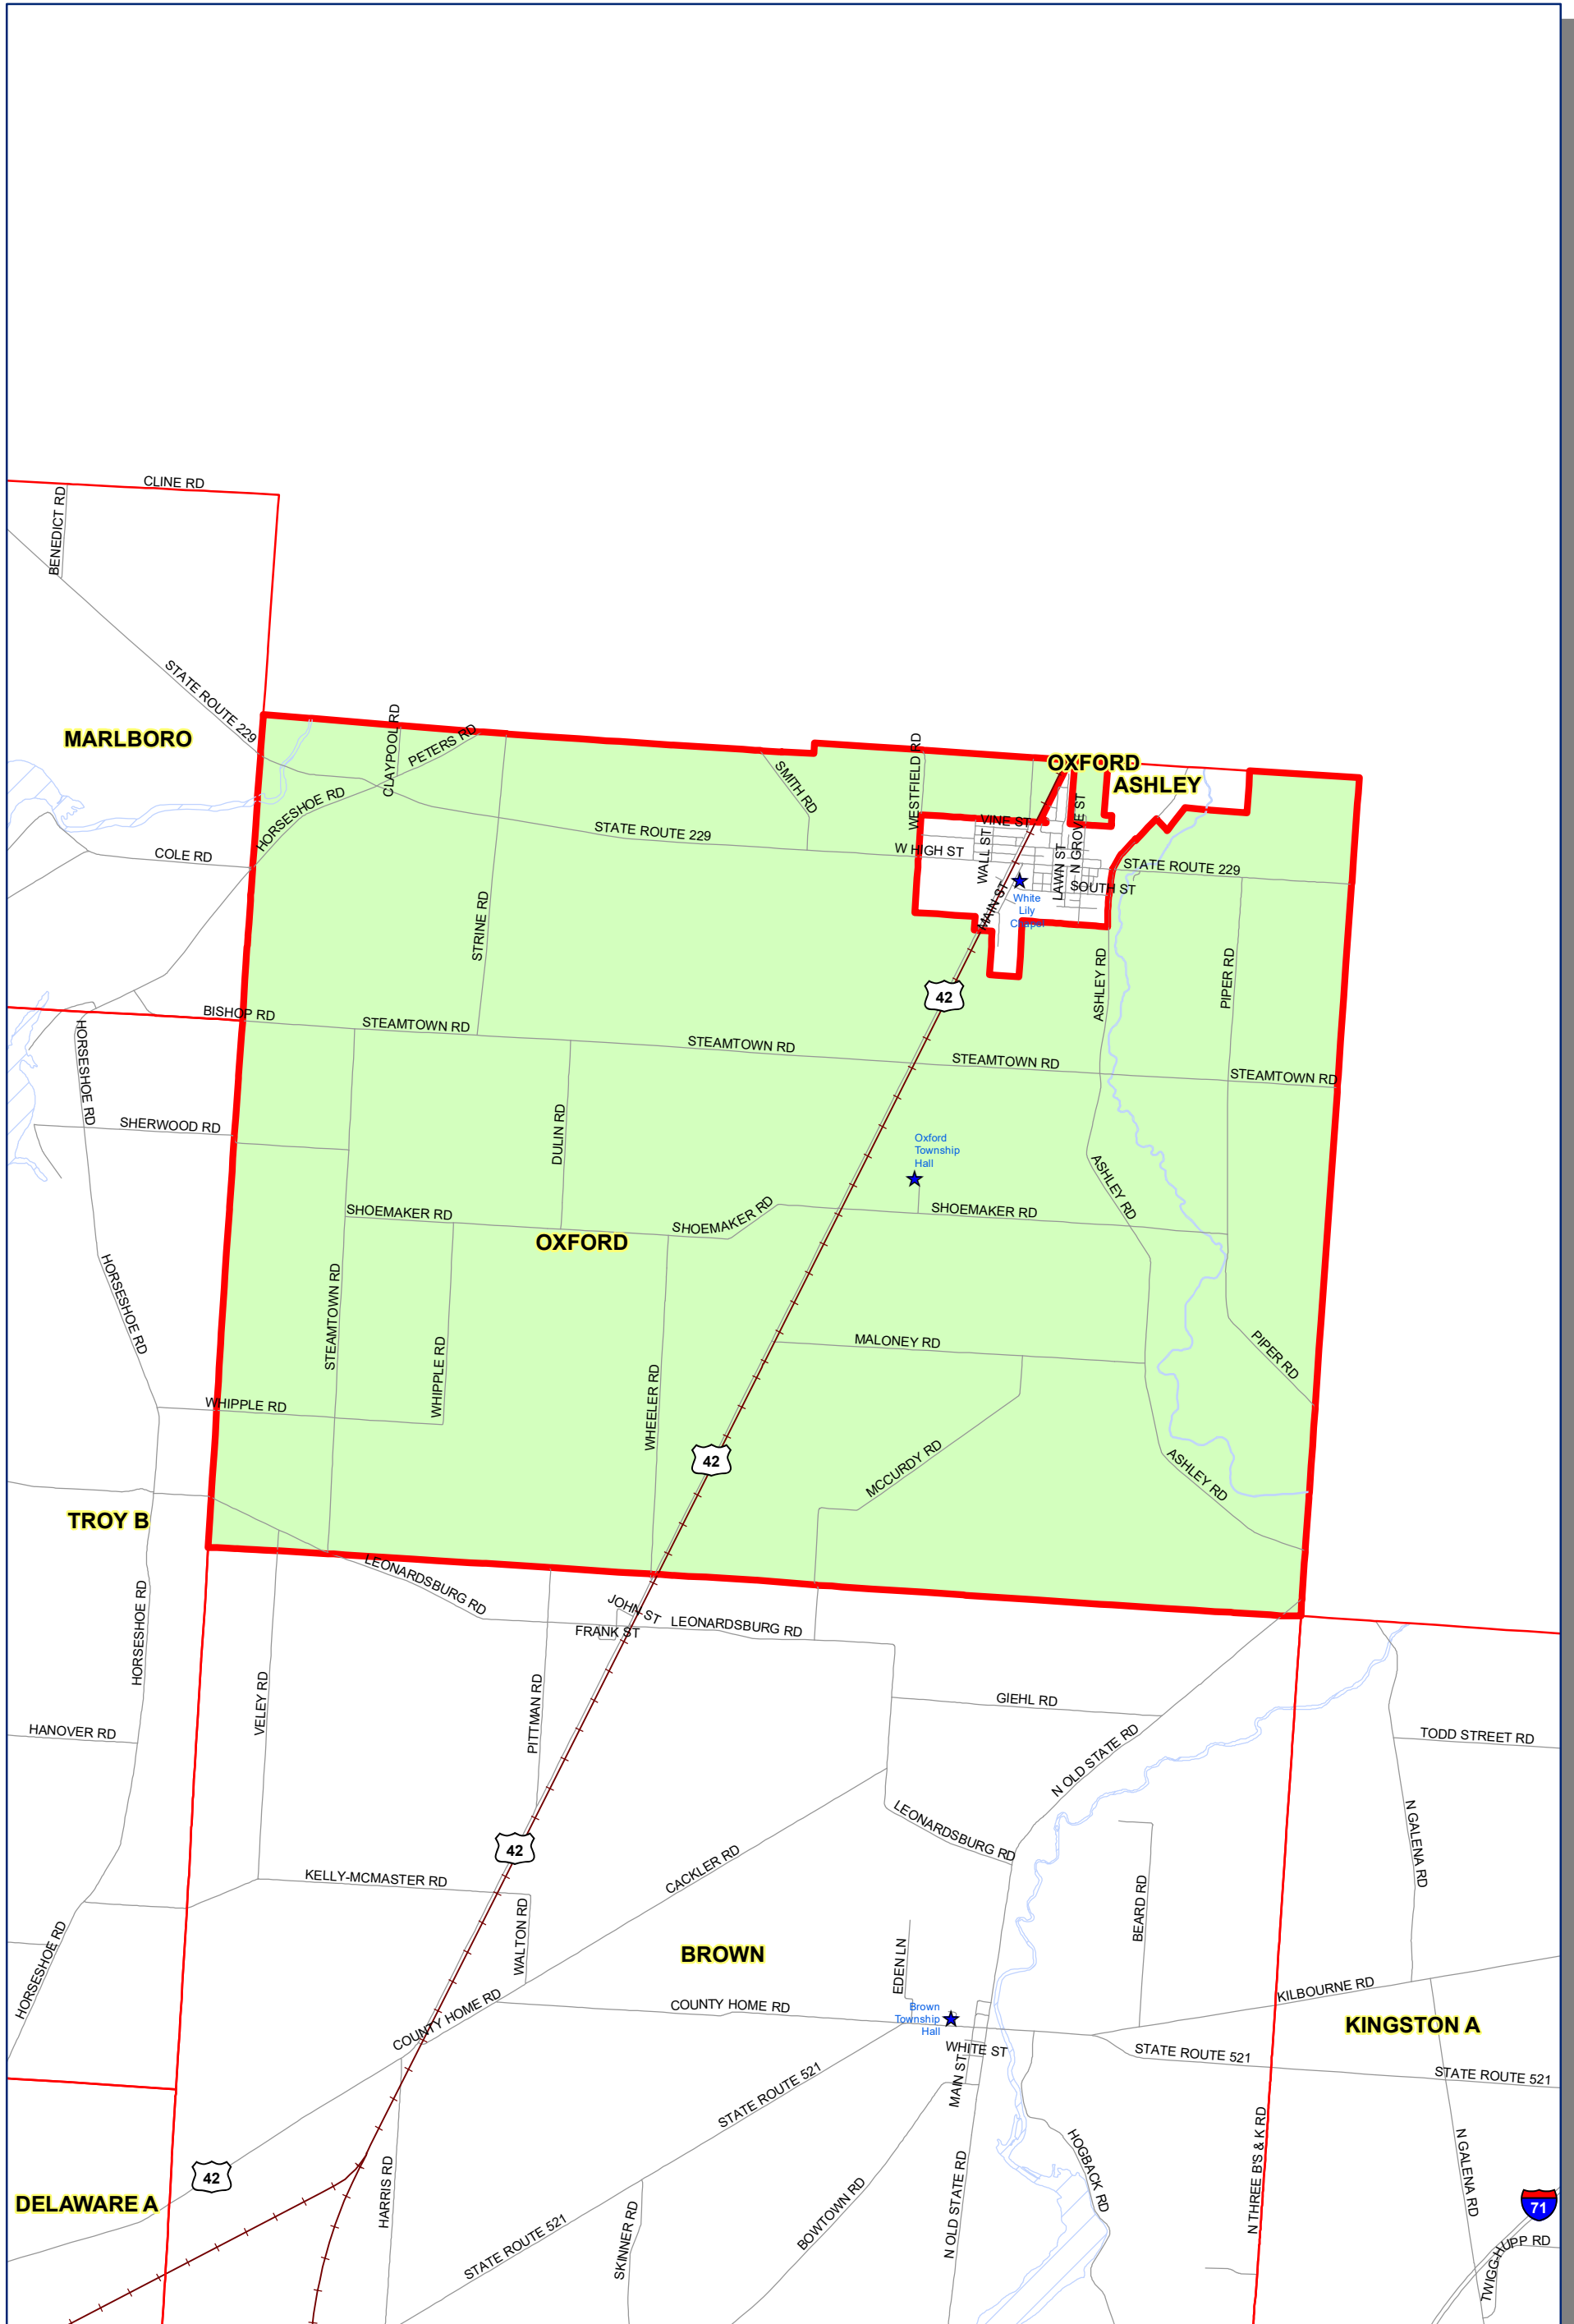

Polling Place:
OXFORD TOWNSHIP HALL
5125 SHOEMAKER RD

The Precinct and Polling Places information has been provided by Delaware County Board of Elections and is updated as of September 2022. Please contact the Board of Elections at 740-833-2080 for the latest updates.

Prepared by: Delaware County Auditor's GIS Office
September 2022