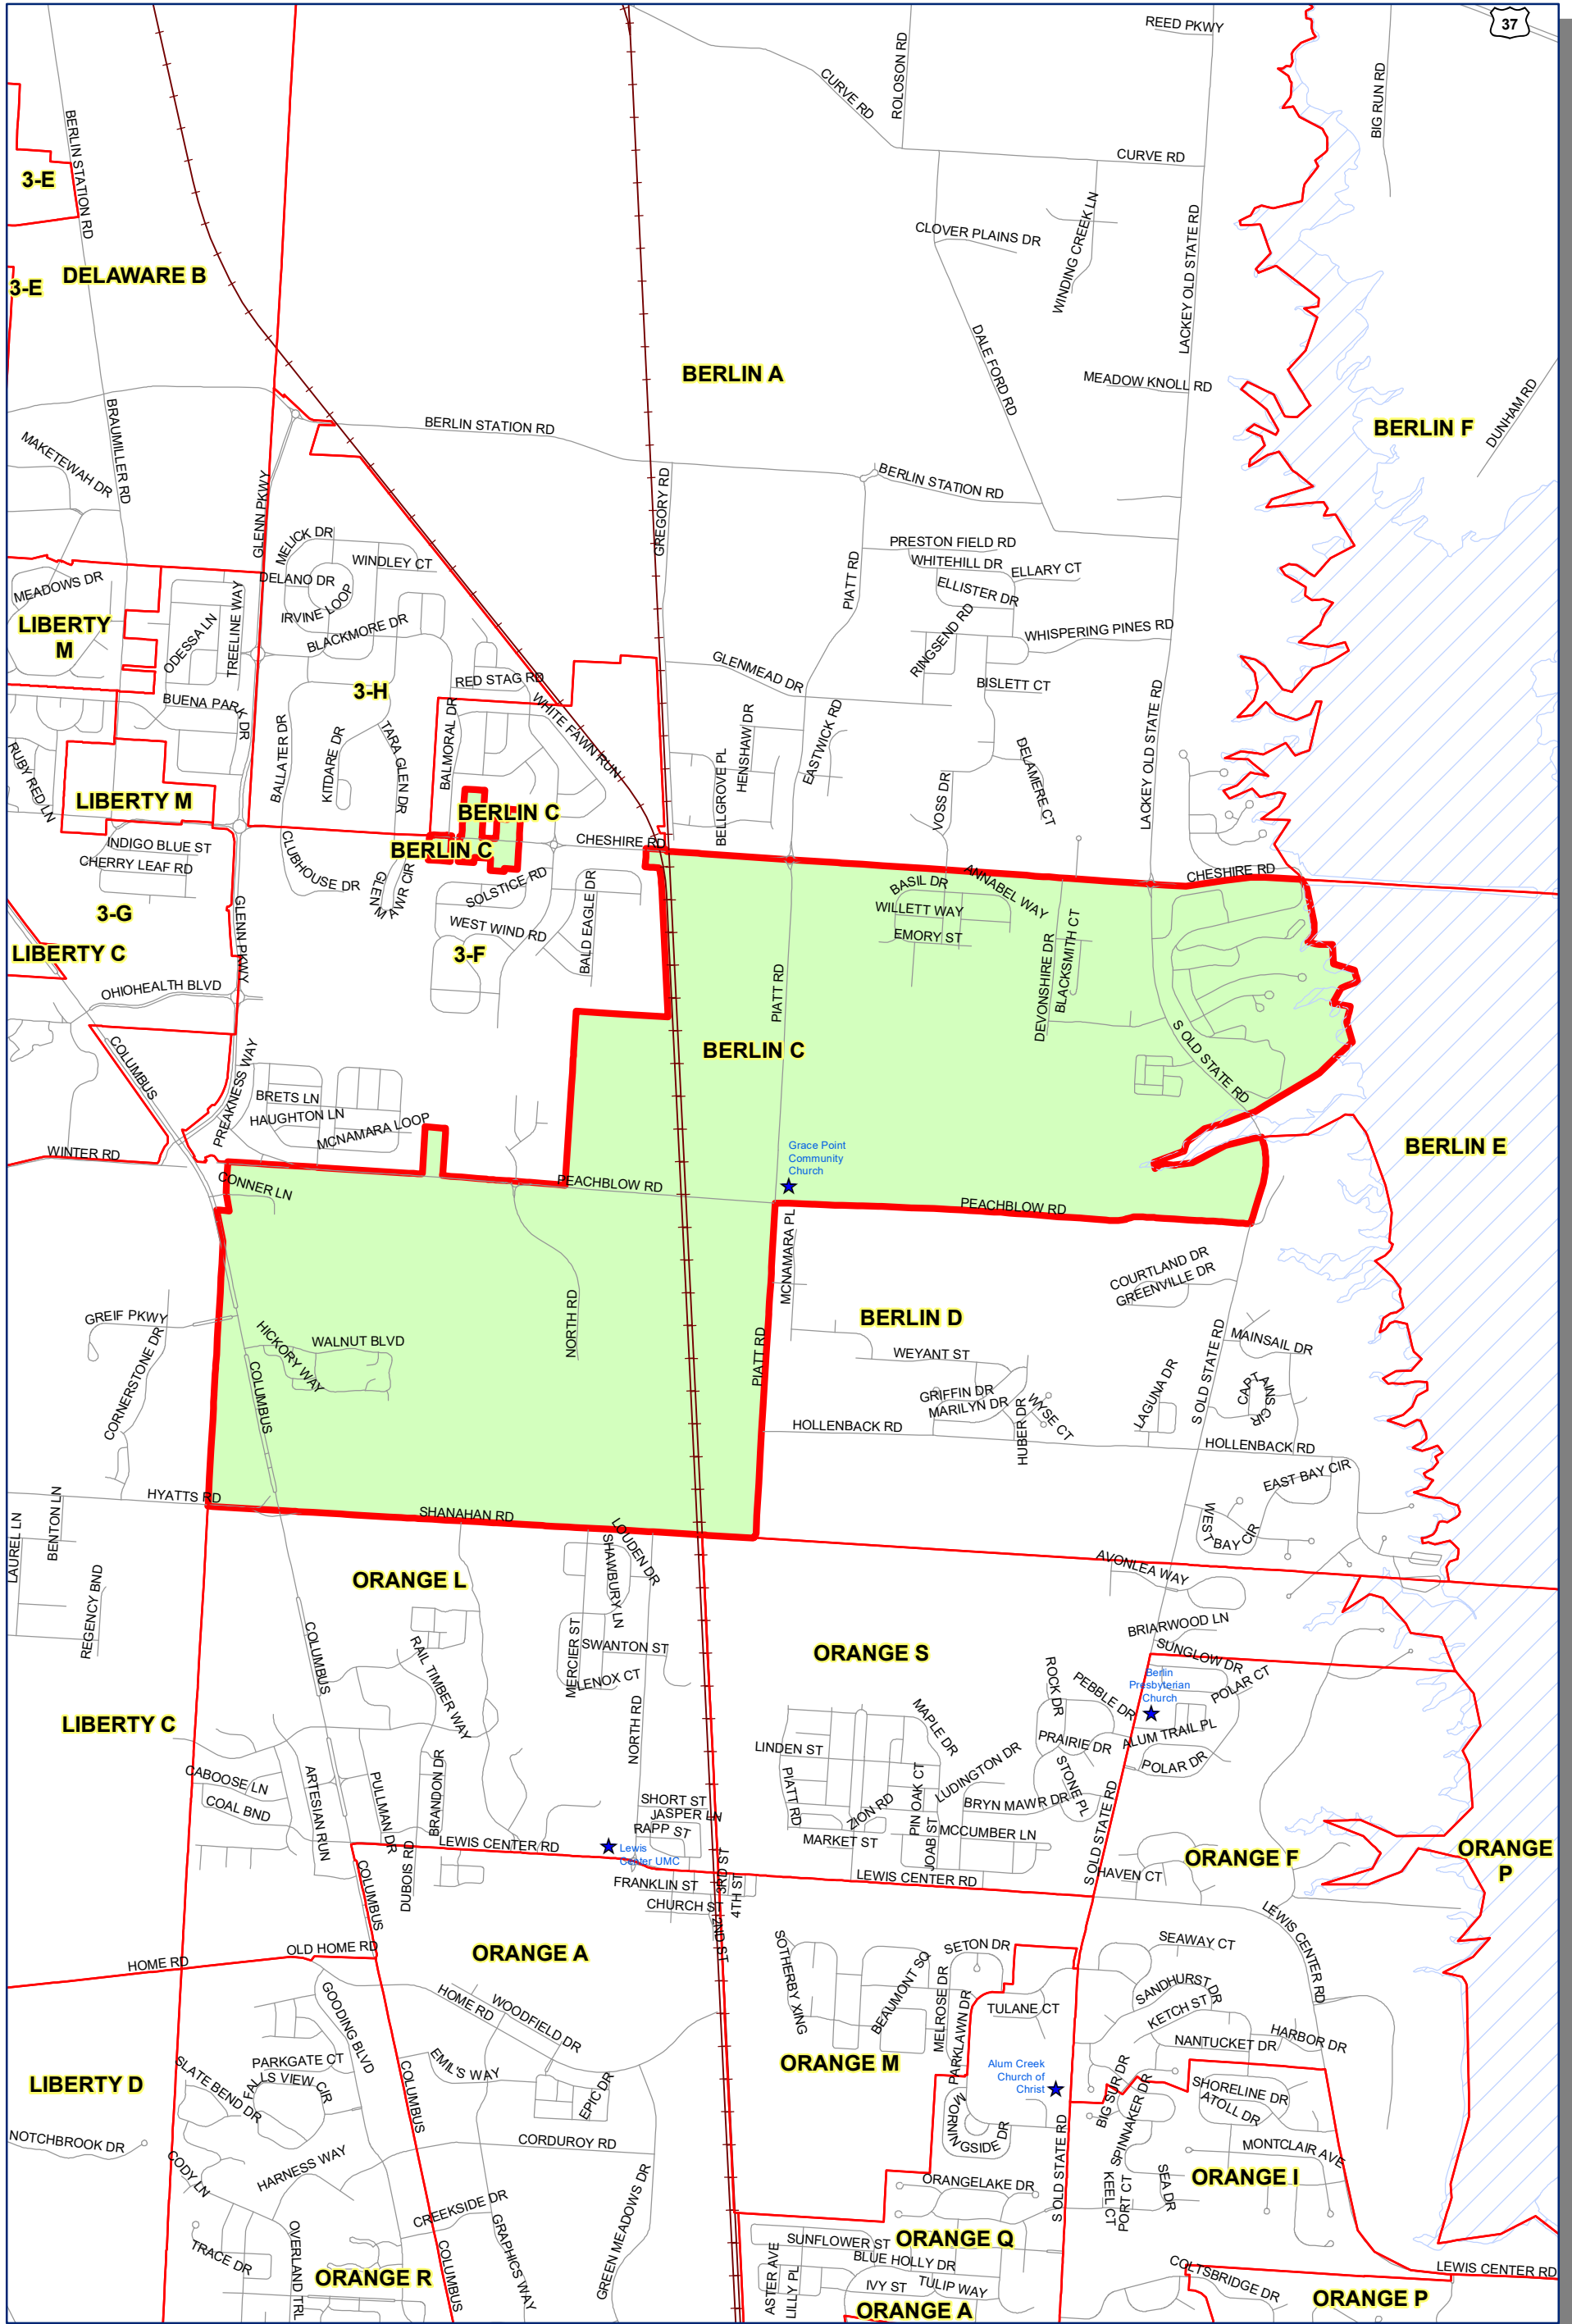

Prepared by: Delaware County Auditor's GIS Office  
September 2022

**Polling Place:**  
**GRACE POINT COMMUNITY CHURCH**  
**2393 PEACHBLOW RD**

The Precinct and Polling Places information has been provided by Delaware County Board of Elections and is updated as of September 2022. Please contact the Board of Elections at 740-833-2080 for the latest updates.