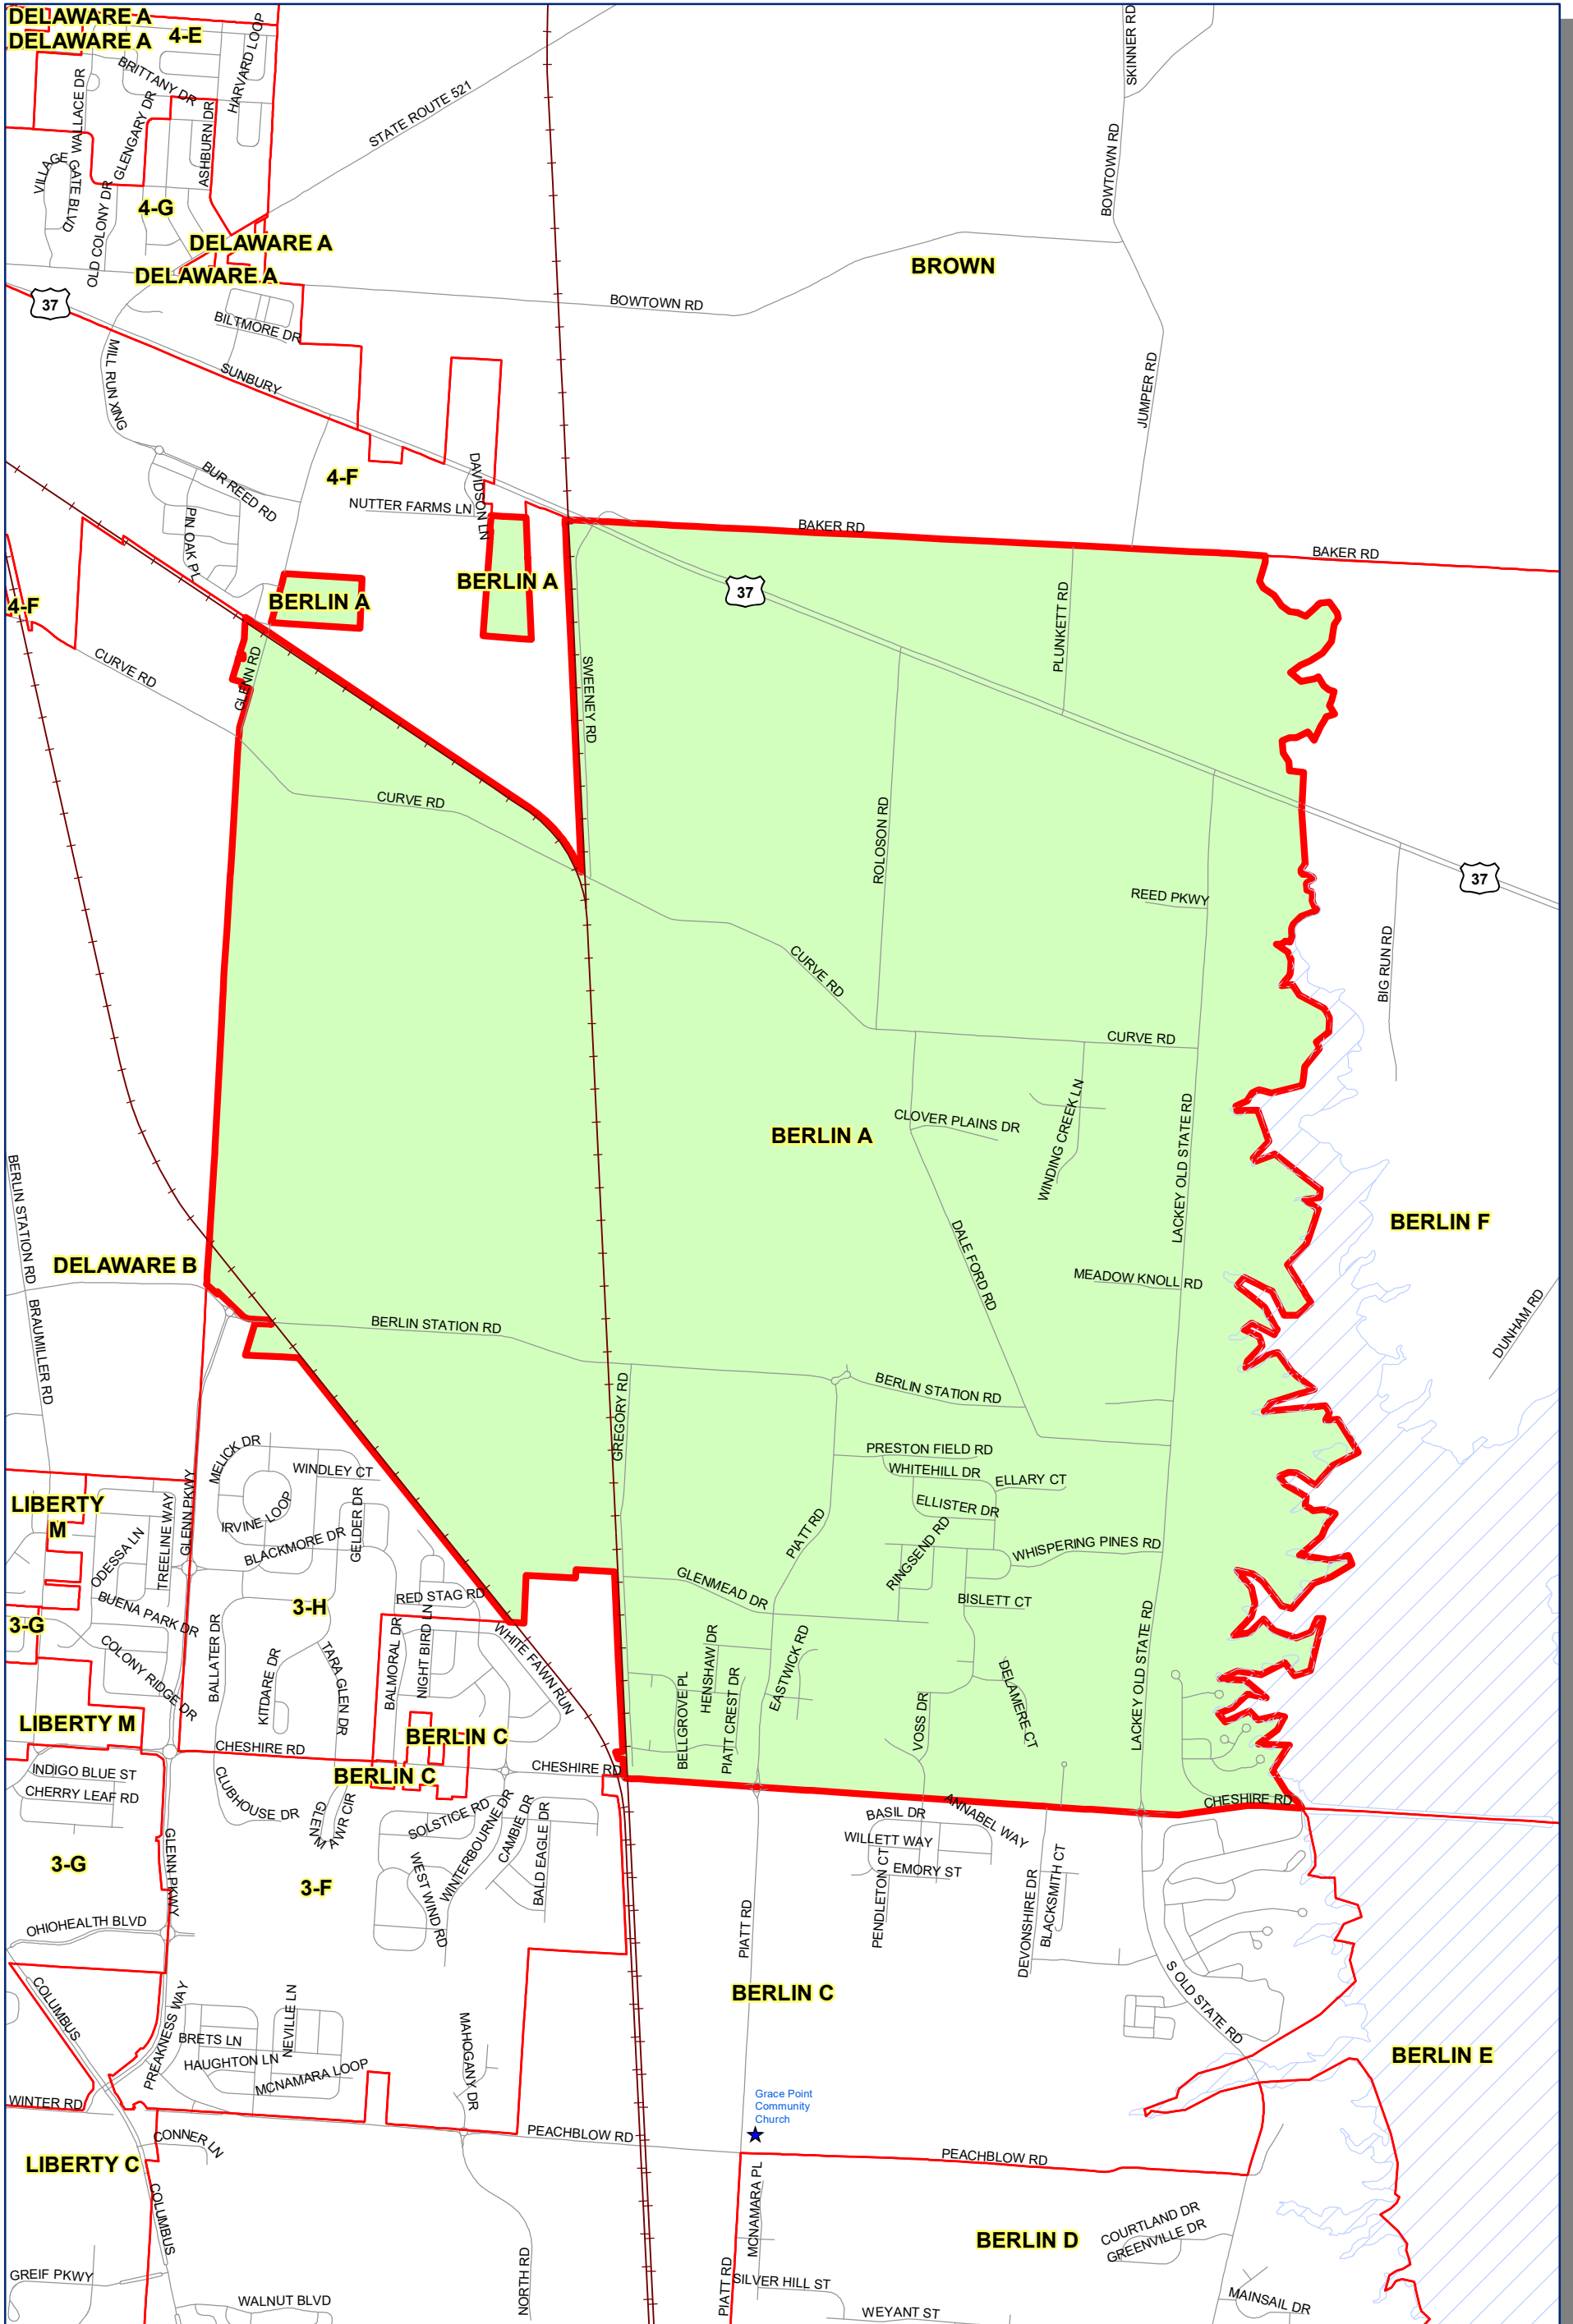

Polling Place:
NORTHGATE CHURCH
51 FOURWINDS DR

The Precinct and Polling Places information has been provided by Delaware County Board of Elections and is updated as of September 2022. Please contact the Board of Elections at 740-833-2080 for the latest updates.

Prepared by: Delaware County Auditor's GIS Office
September 2022