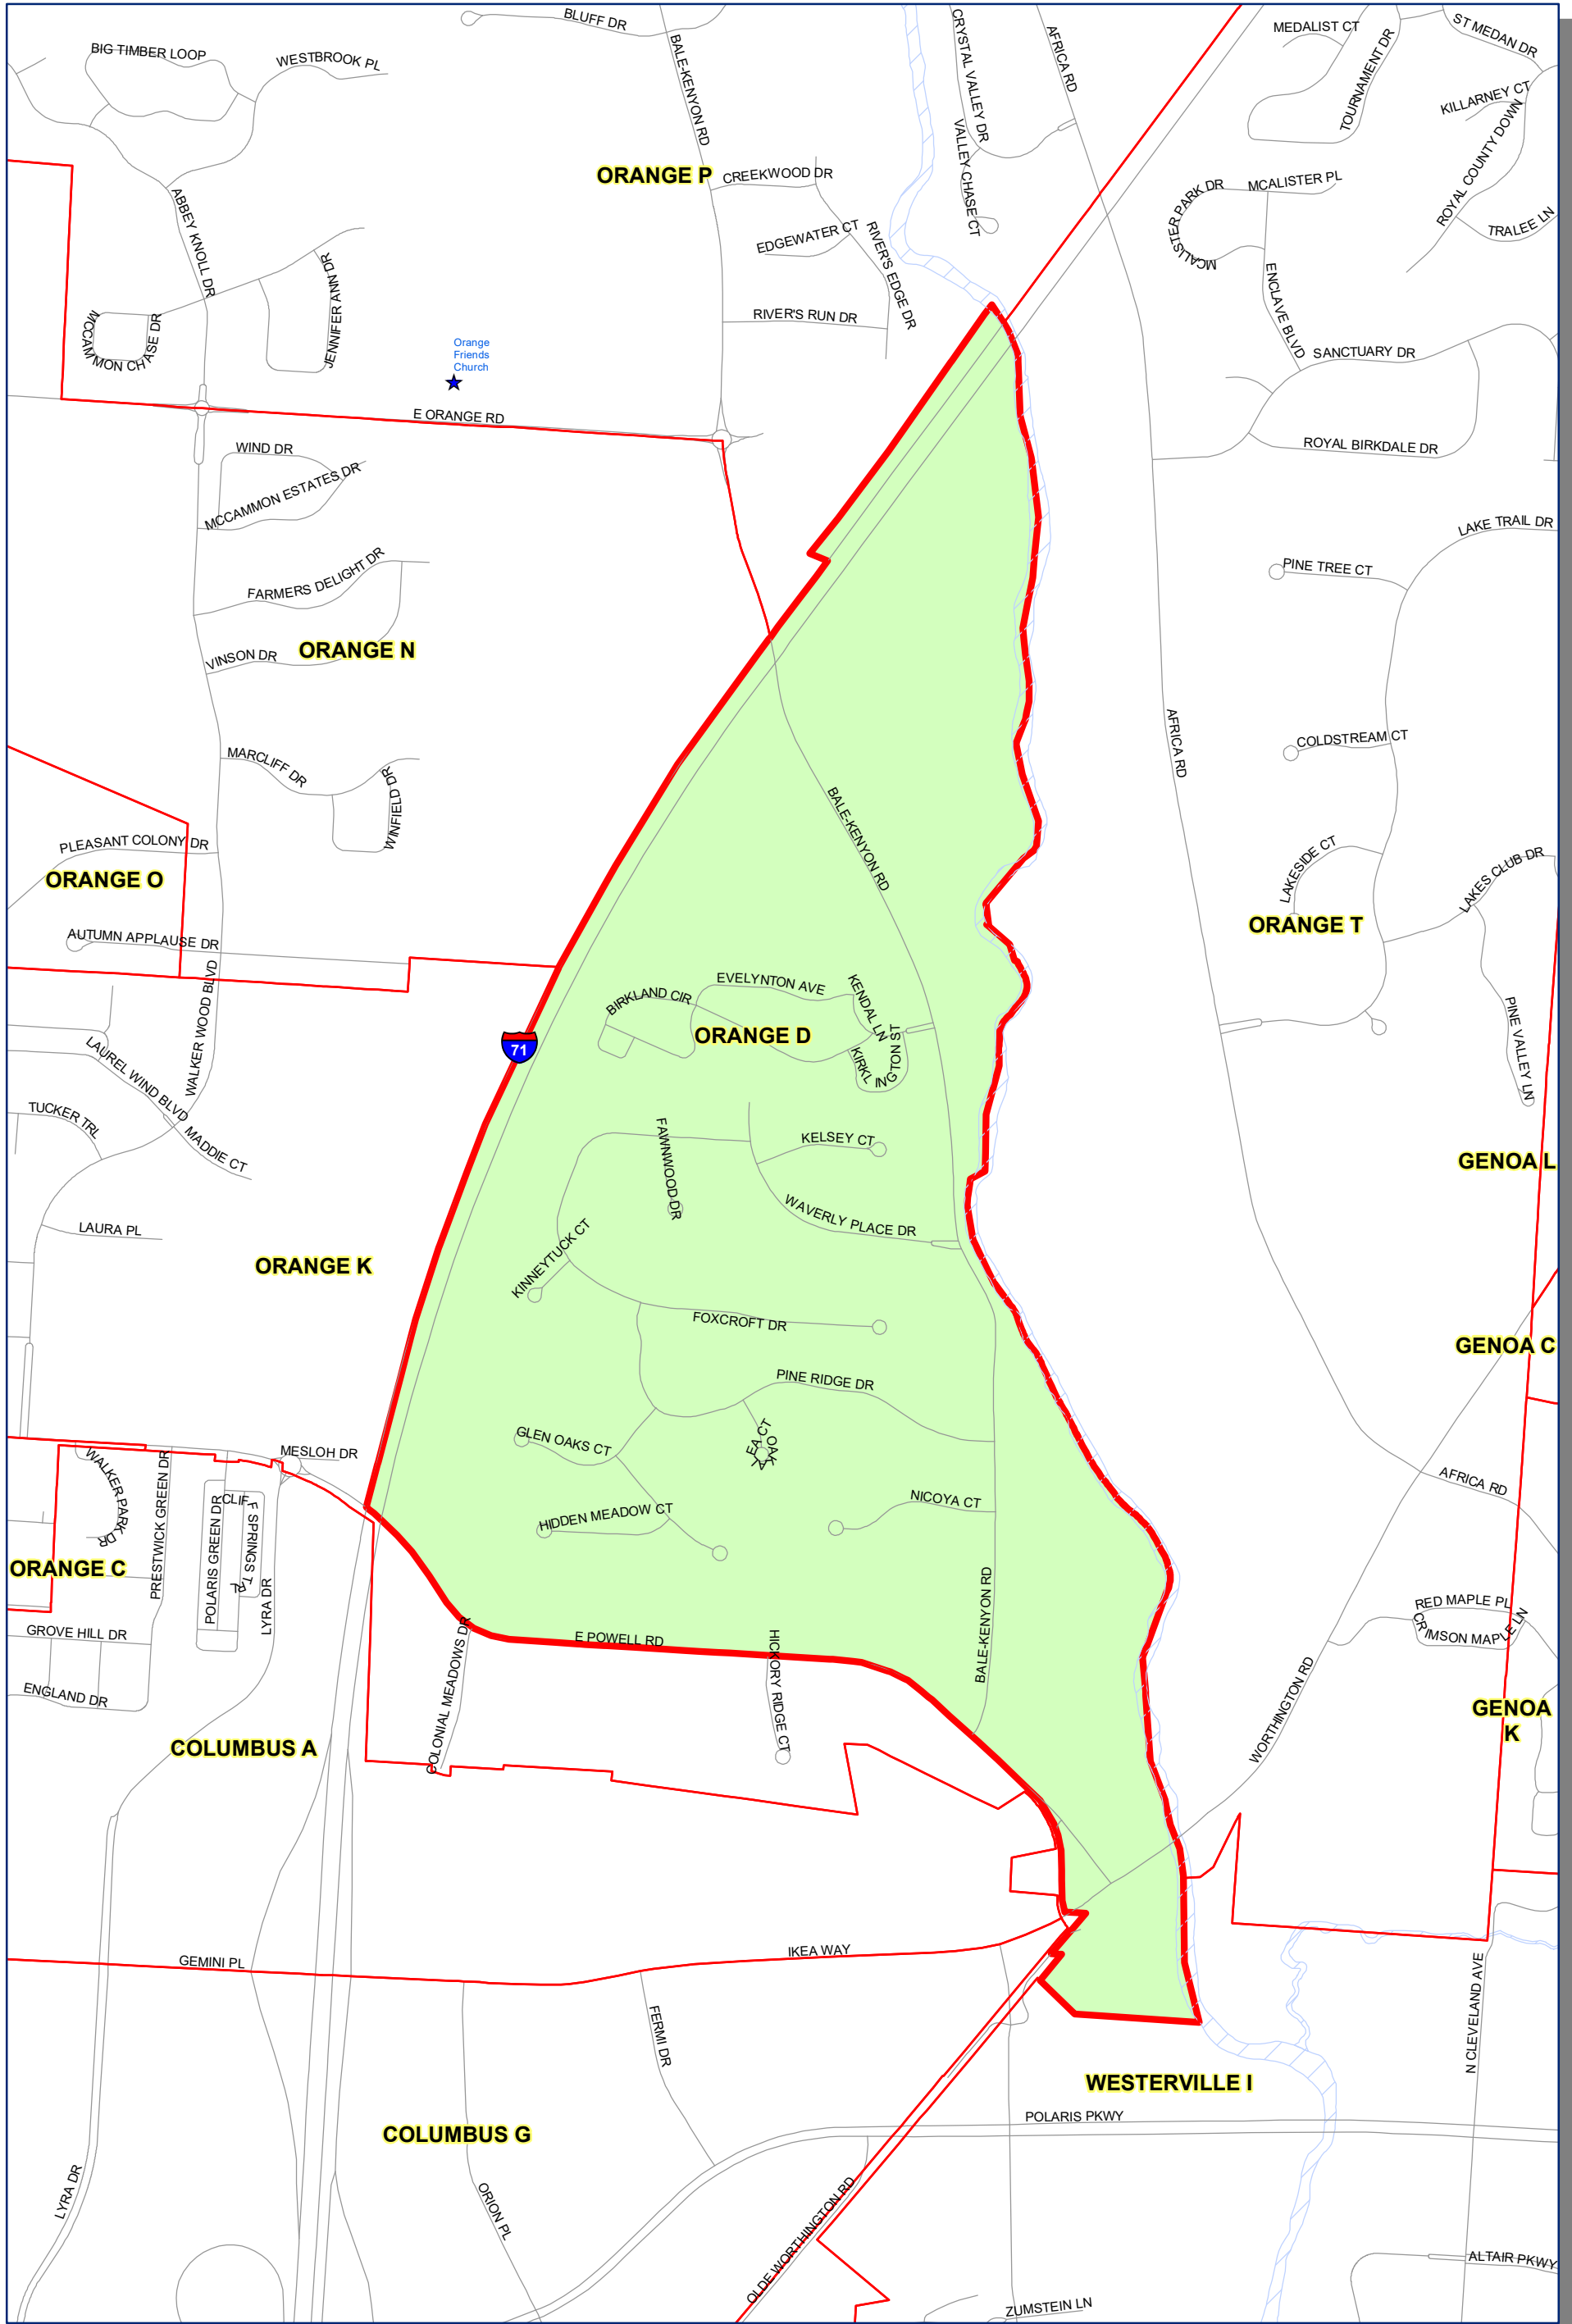

Polling Place:
ORANGE FRIENDS CHURCH
3467 E ORANGE RD

The Precinct and Polling Places information has been provided by Delaware County Board of Elections and is updated as of September 2022. Please contact the Board of Elections at 740-833-2080 for the latest updates.

Prepared by: Delaware County Auditor's GIS Office
September 2022