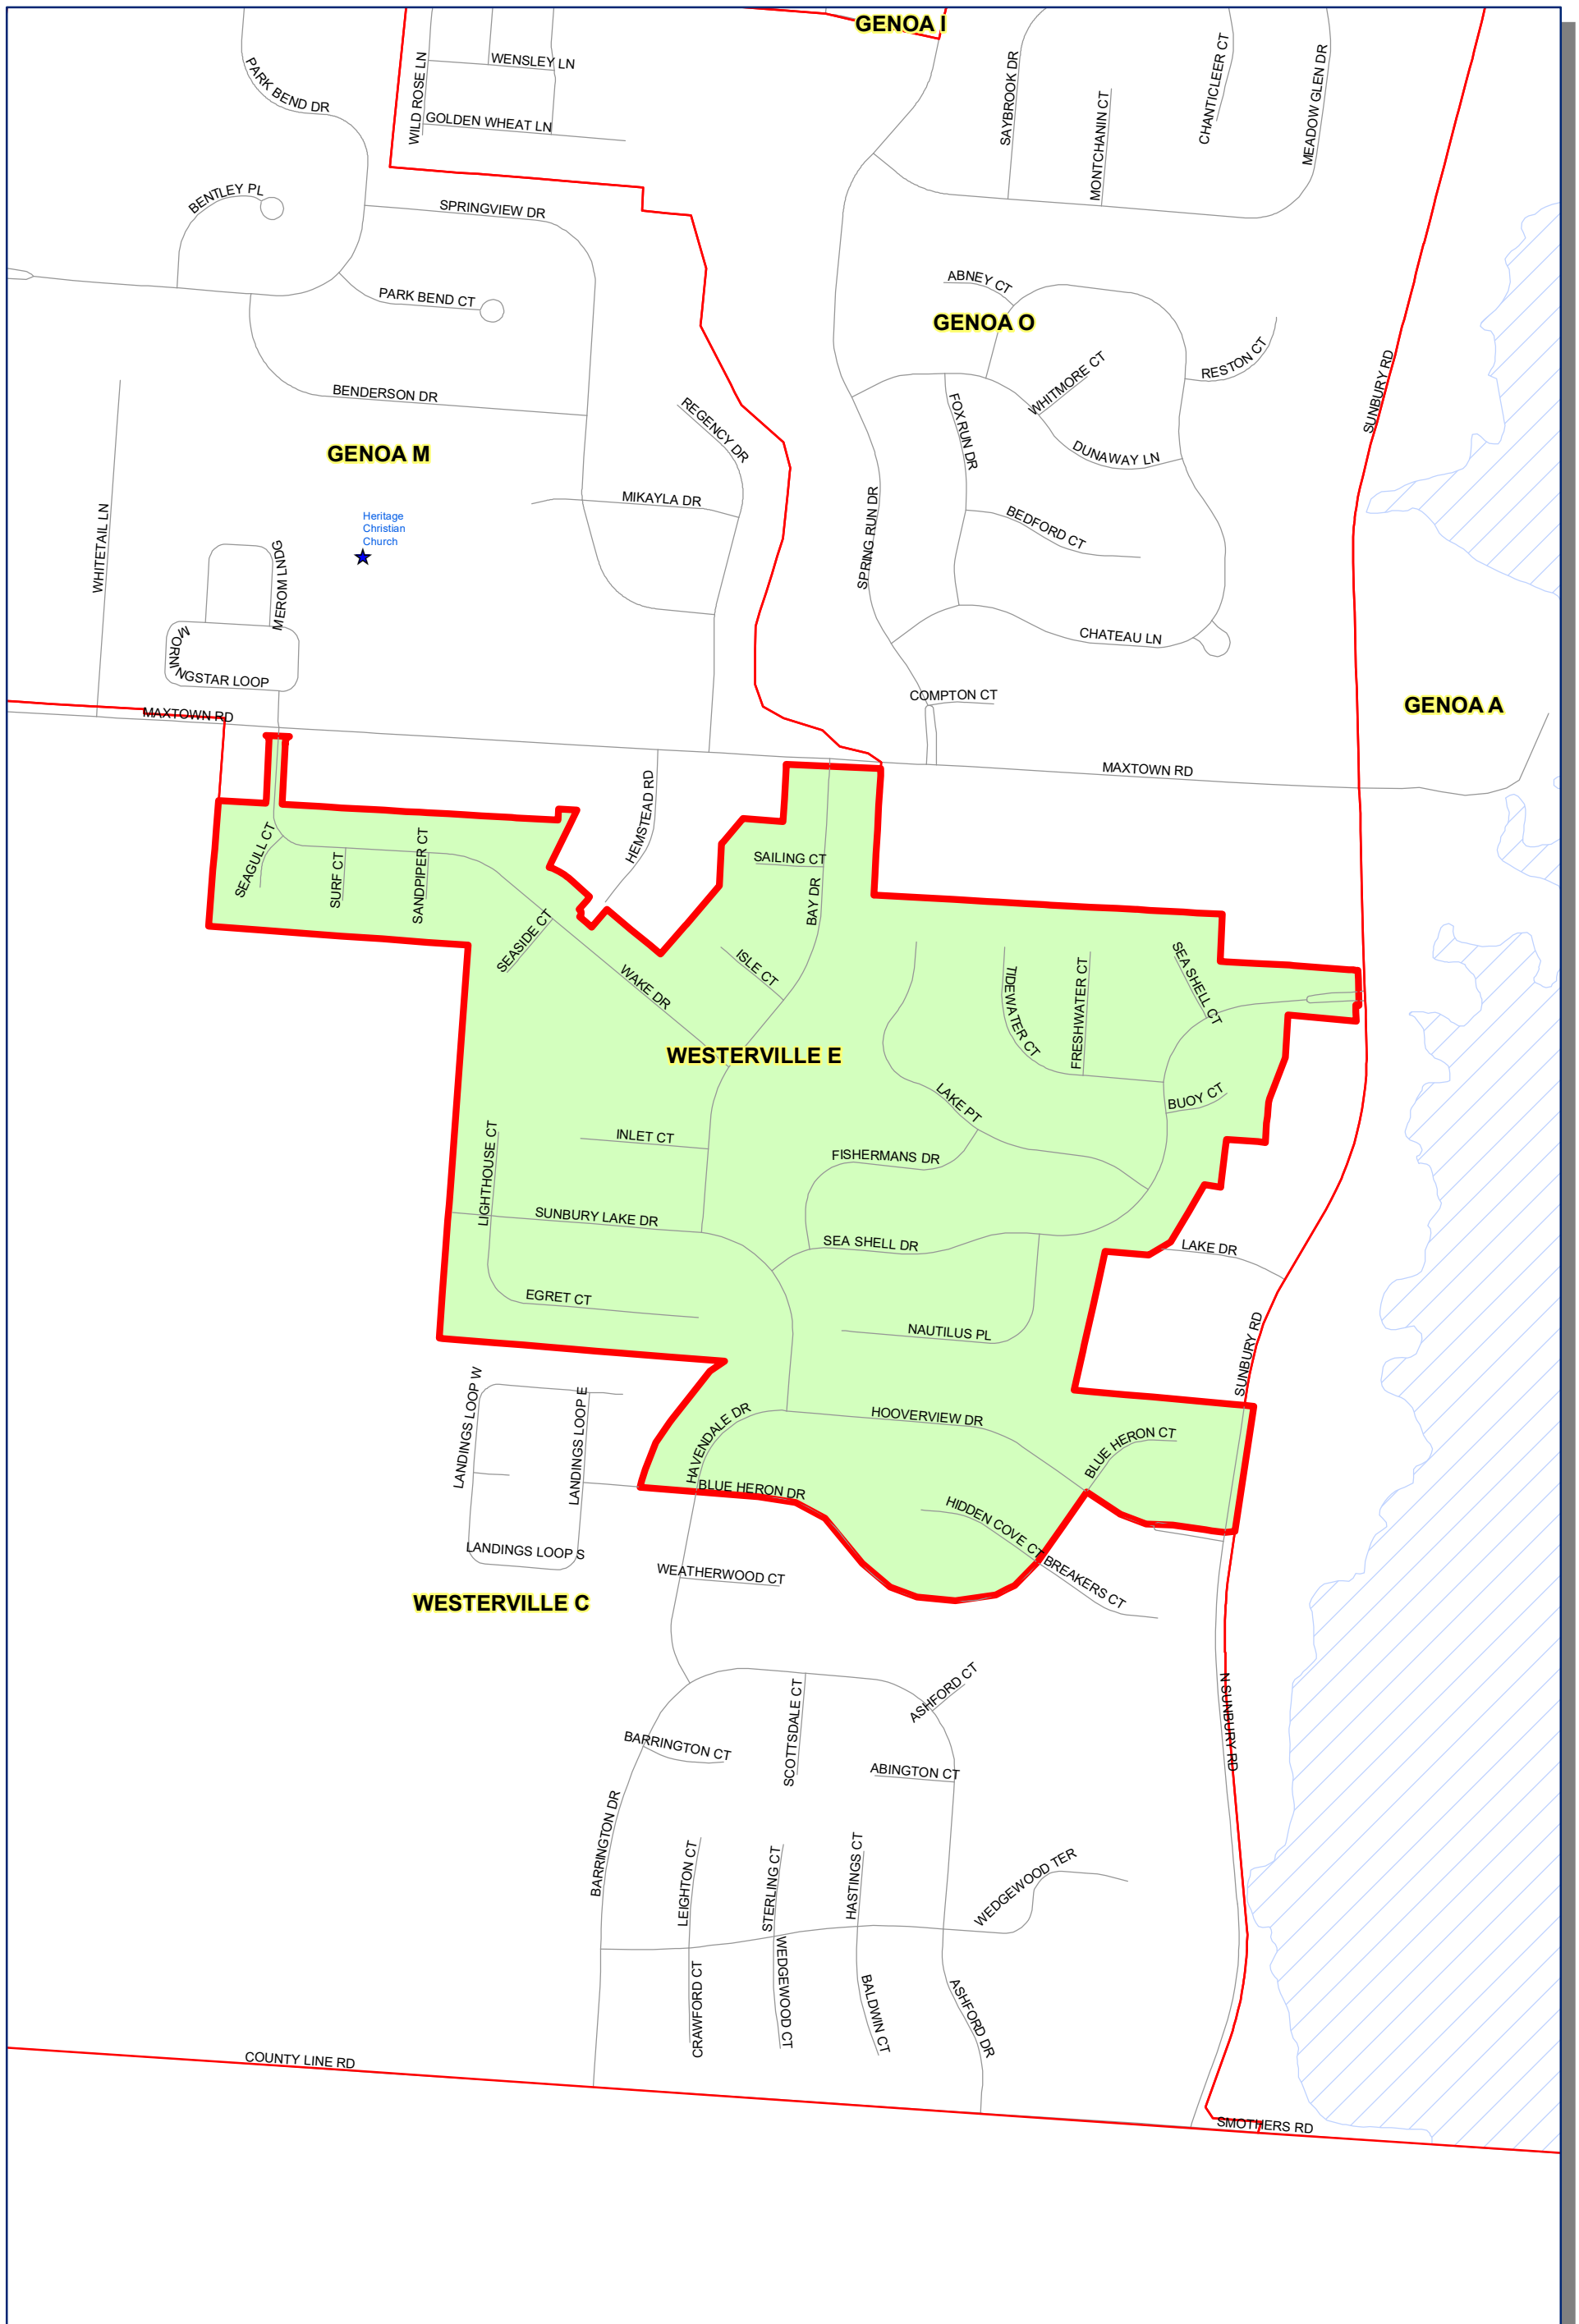

Polling Place:
HERITAGE CHRISTIAN CHURCH
7413 MAXTOWN RD

The Precinct and Polling Places information has been provided by Delaware County Board of Elections and is updated as of September 2022. Please contact the Board of Elections at 740-833-2080 for the latest updates.

Prepared by: Delaware County Auditor's GIS Office
September 2022