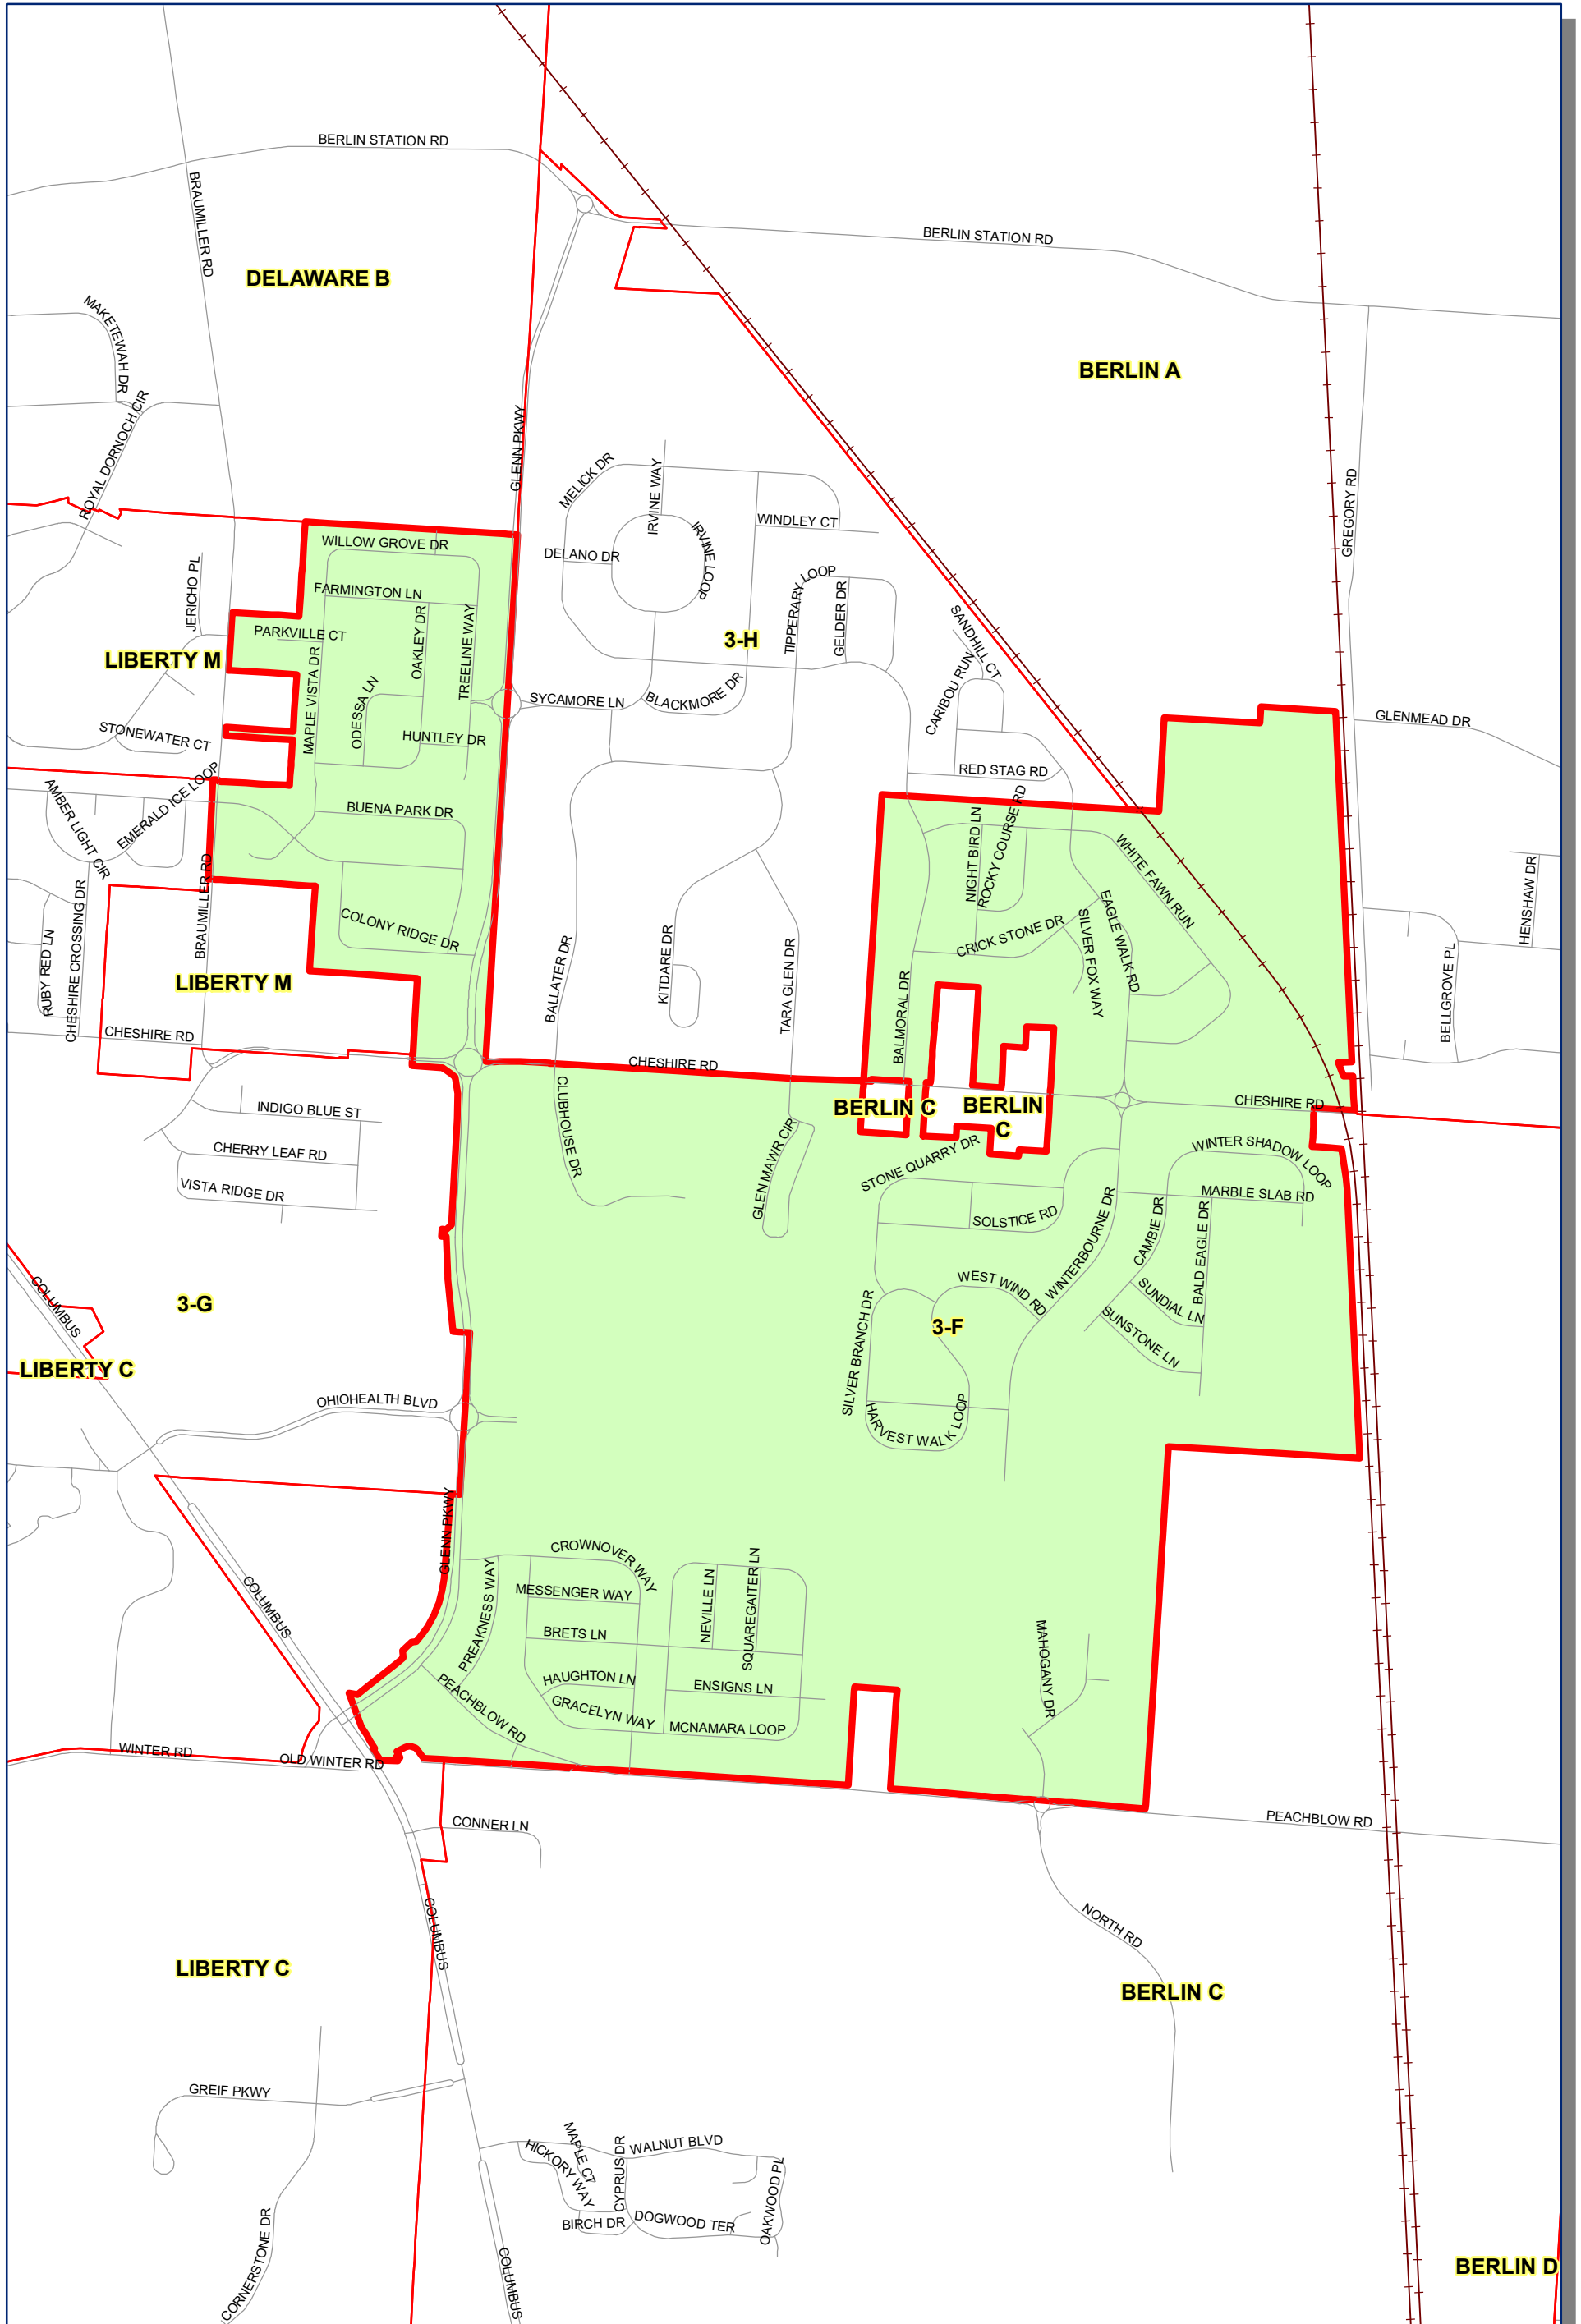

Prepared by: Delaware County Auditor's GIS Office  
 September 2022

**Polling Place:**  
**GRACE POINT COMMUNITY CHURCH**  
**2393 PEACHBLOW RD**

The Precinct and Polling Places information has been provided by Delaware County Board of Elections and is updated as of September 2022. Please contact the Board of Elections at 740-833-2080 for the latest updates.