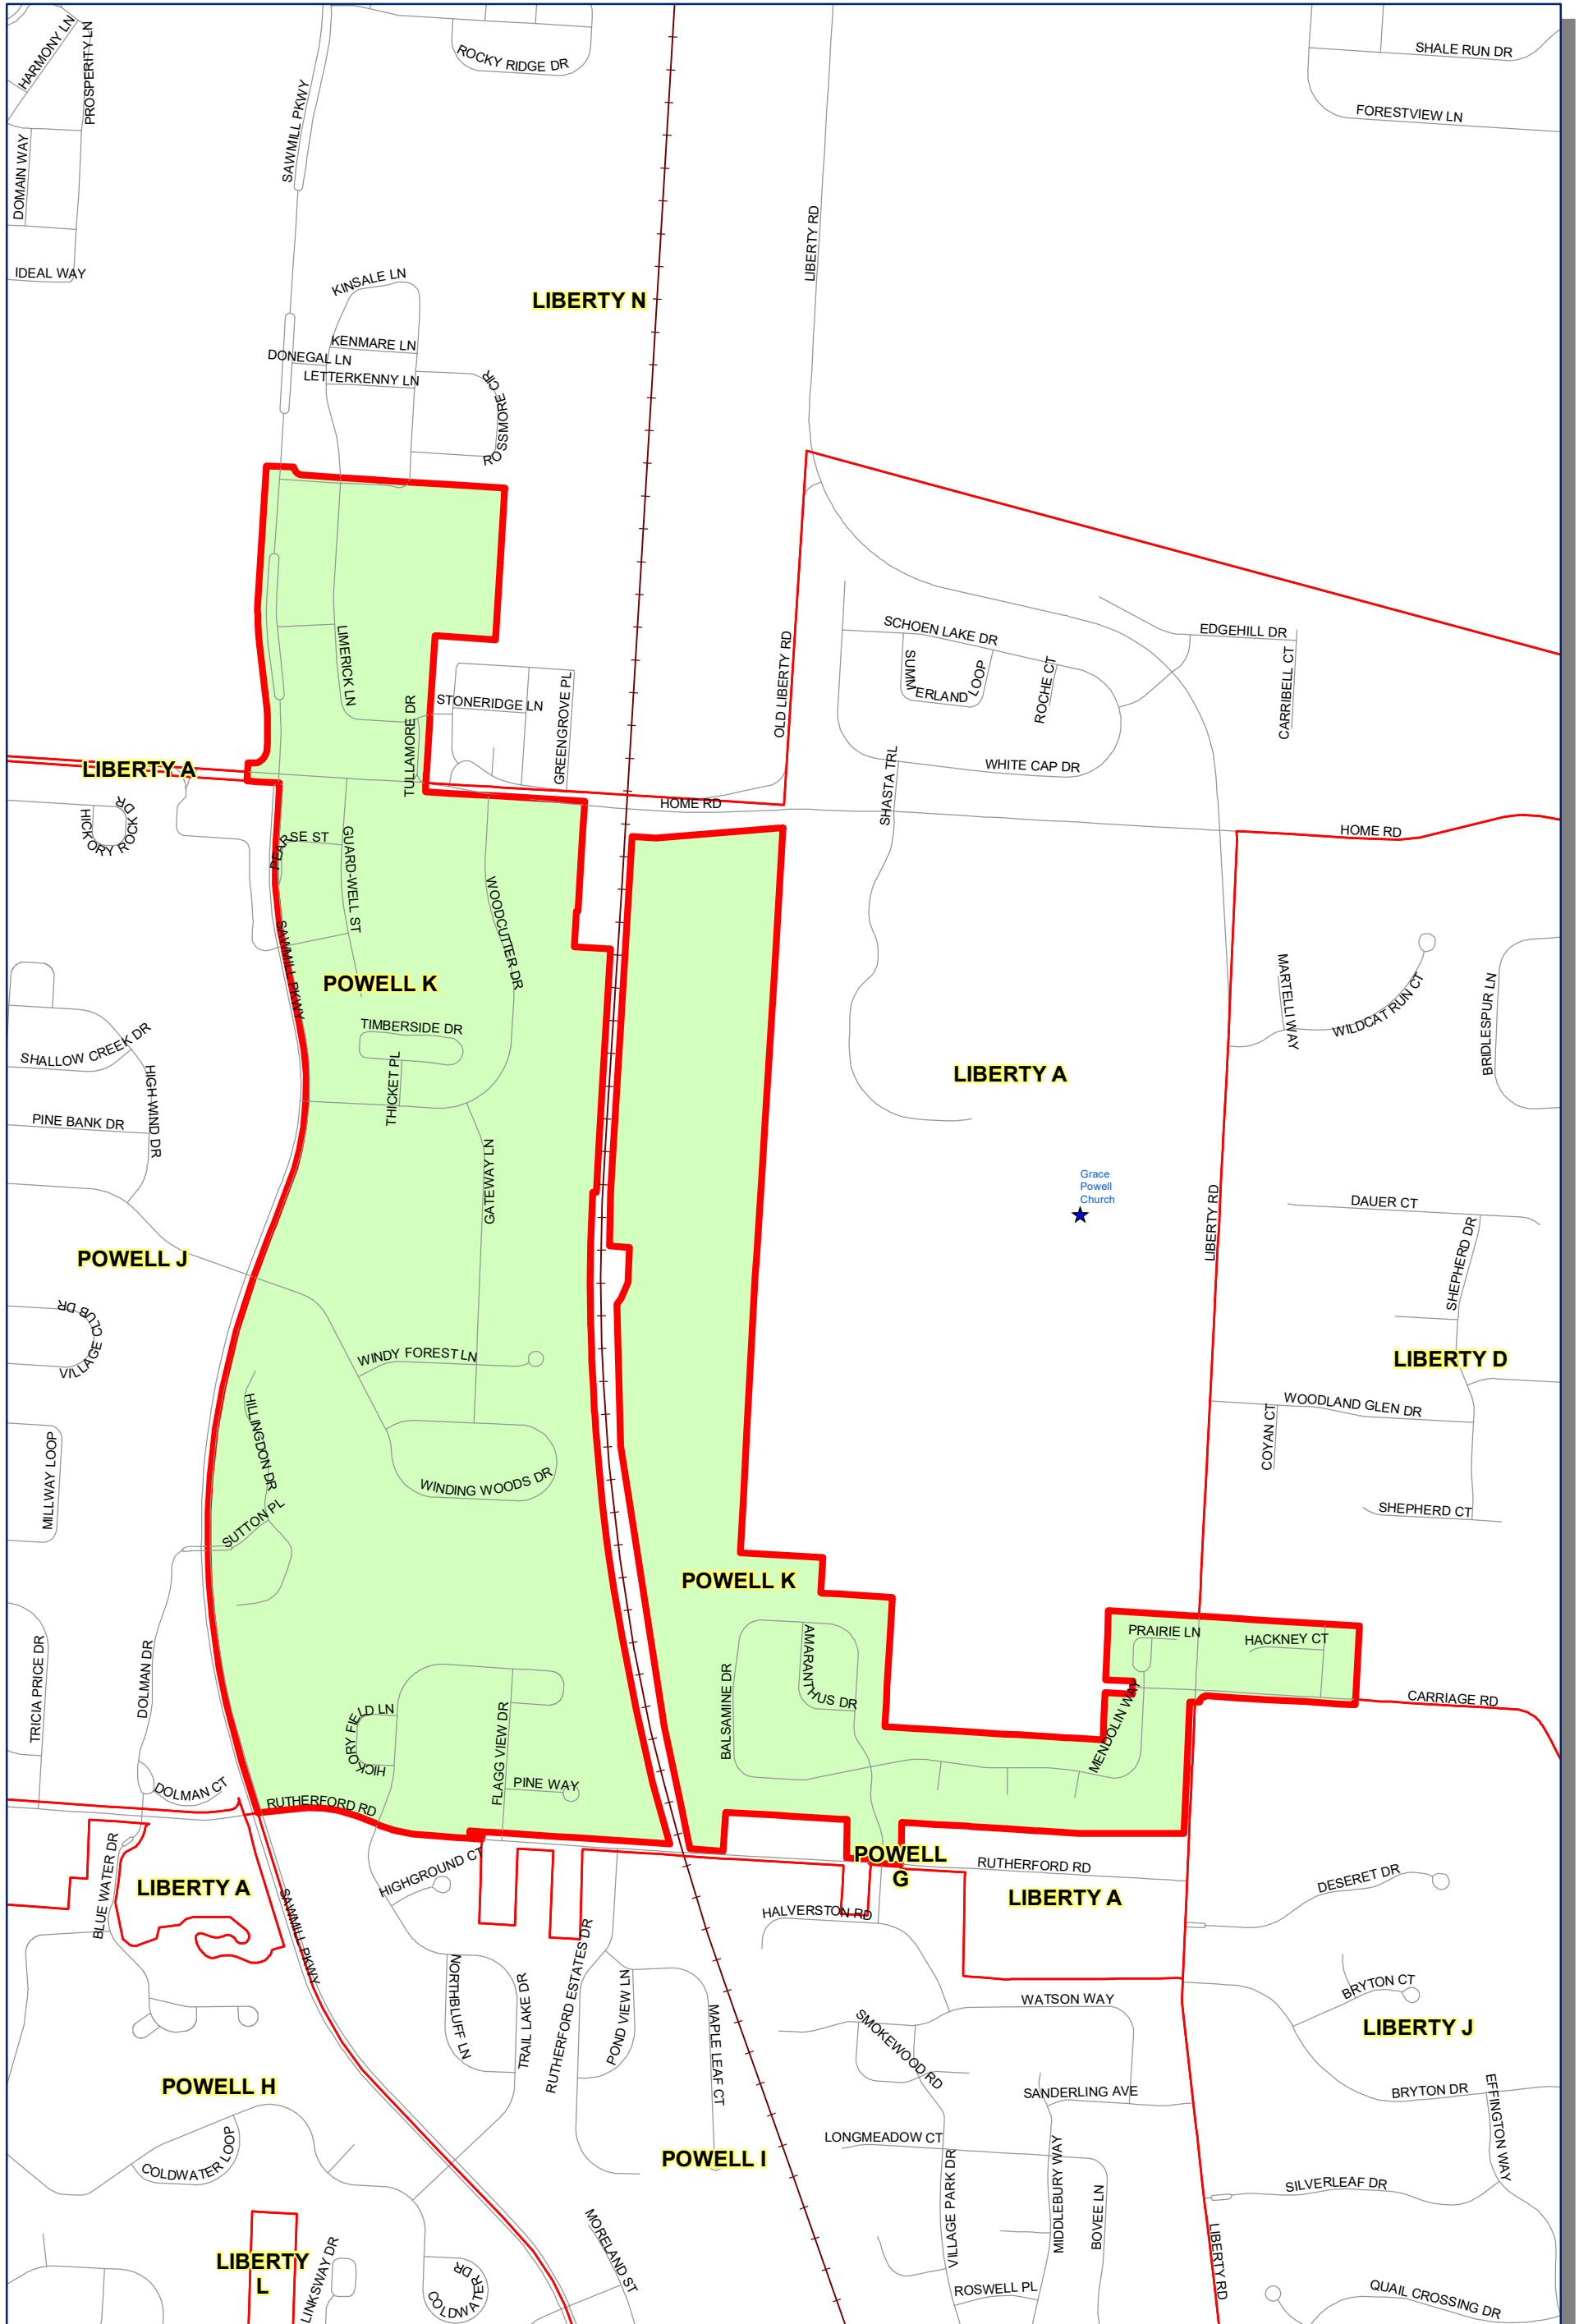

Polling Place:
GRACE POWELL CHURCH
7600 LIBERTY RD

The Precinct and Polling Places information has been provided by Delaware County Board of Elections and is updated as of September 2022. Please contact the Board of Elections at 740-833-2080 for the latest updates.

Prepared by: Delaware County Auditor's GIS Office
September 2022