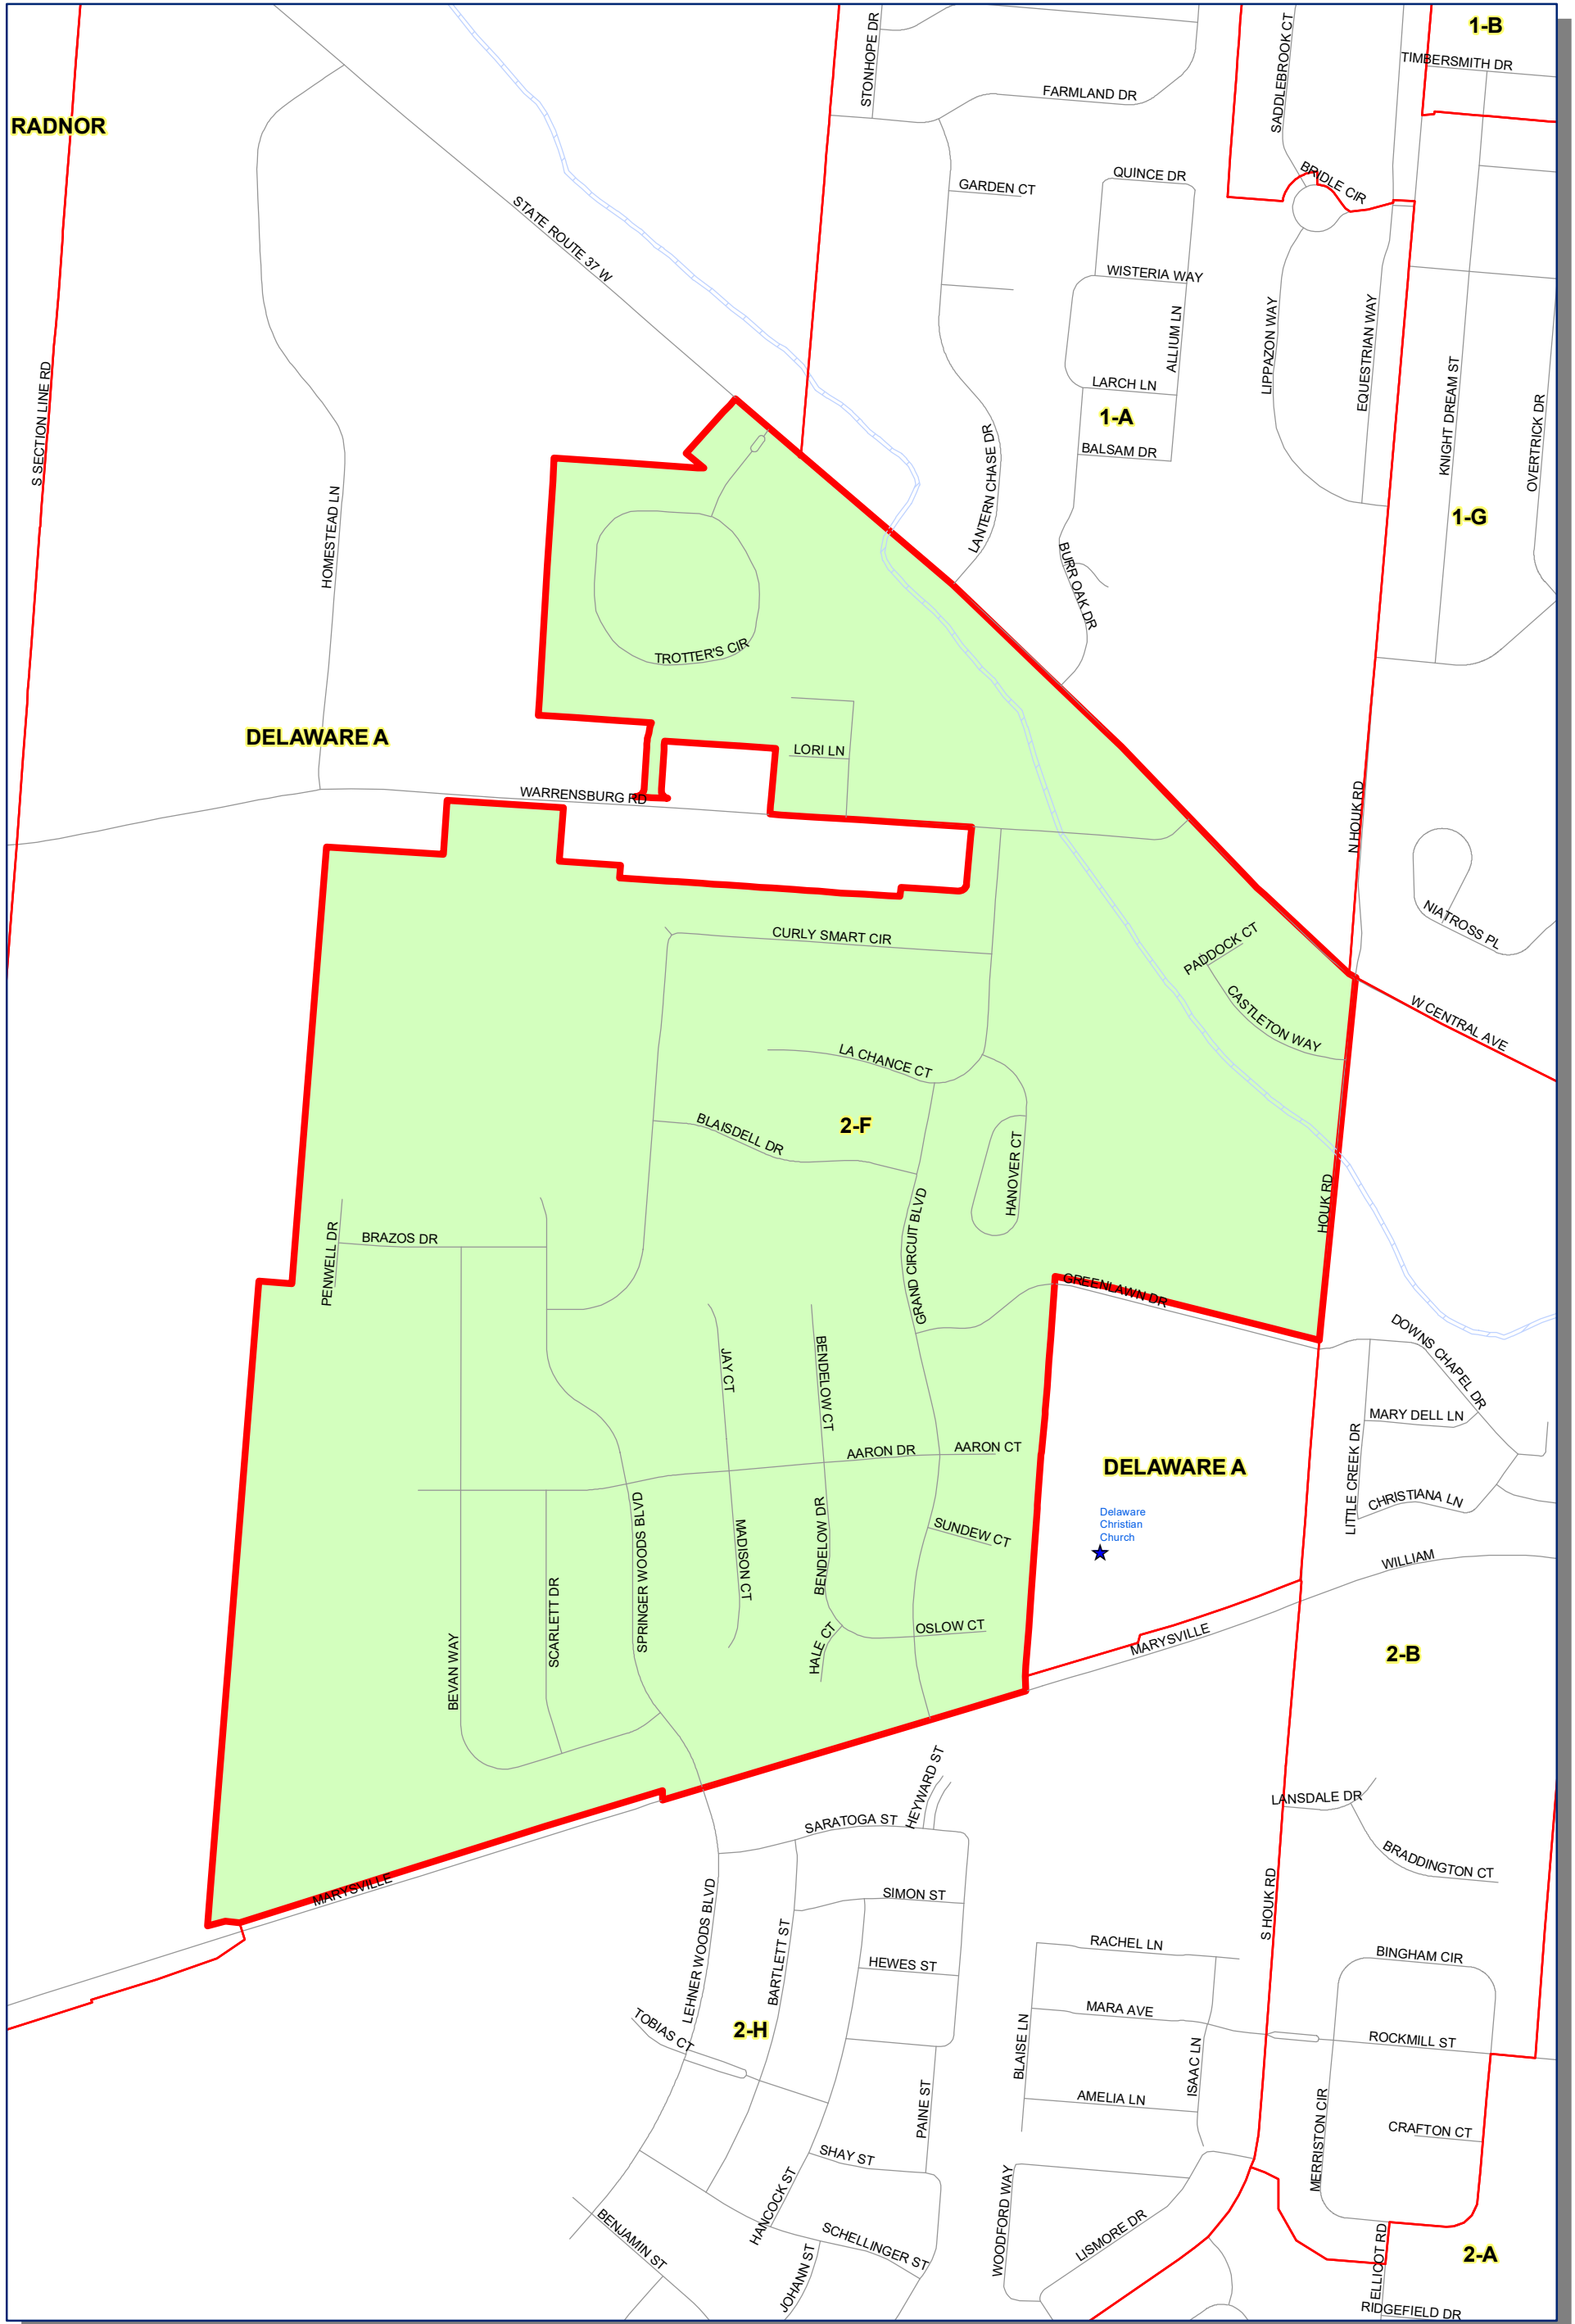

Polling Place:
DELAWARE CHRISTIAN CHURCH
2280 W WILLIAM ST

The Precinct and Polling Places information has been provided by Delaware County Board of Elections and is updated as of September 2022. Please contact the Board of Elections at 740-833-2080 for the latest updates.

Prepared by: Delaware County Auditor's GIS Office
September 2022