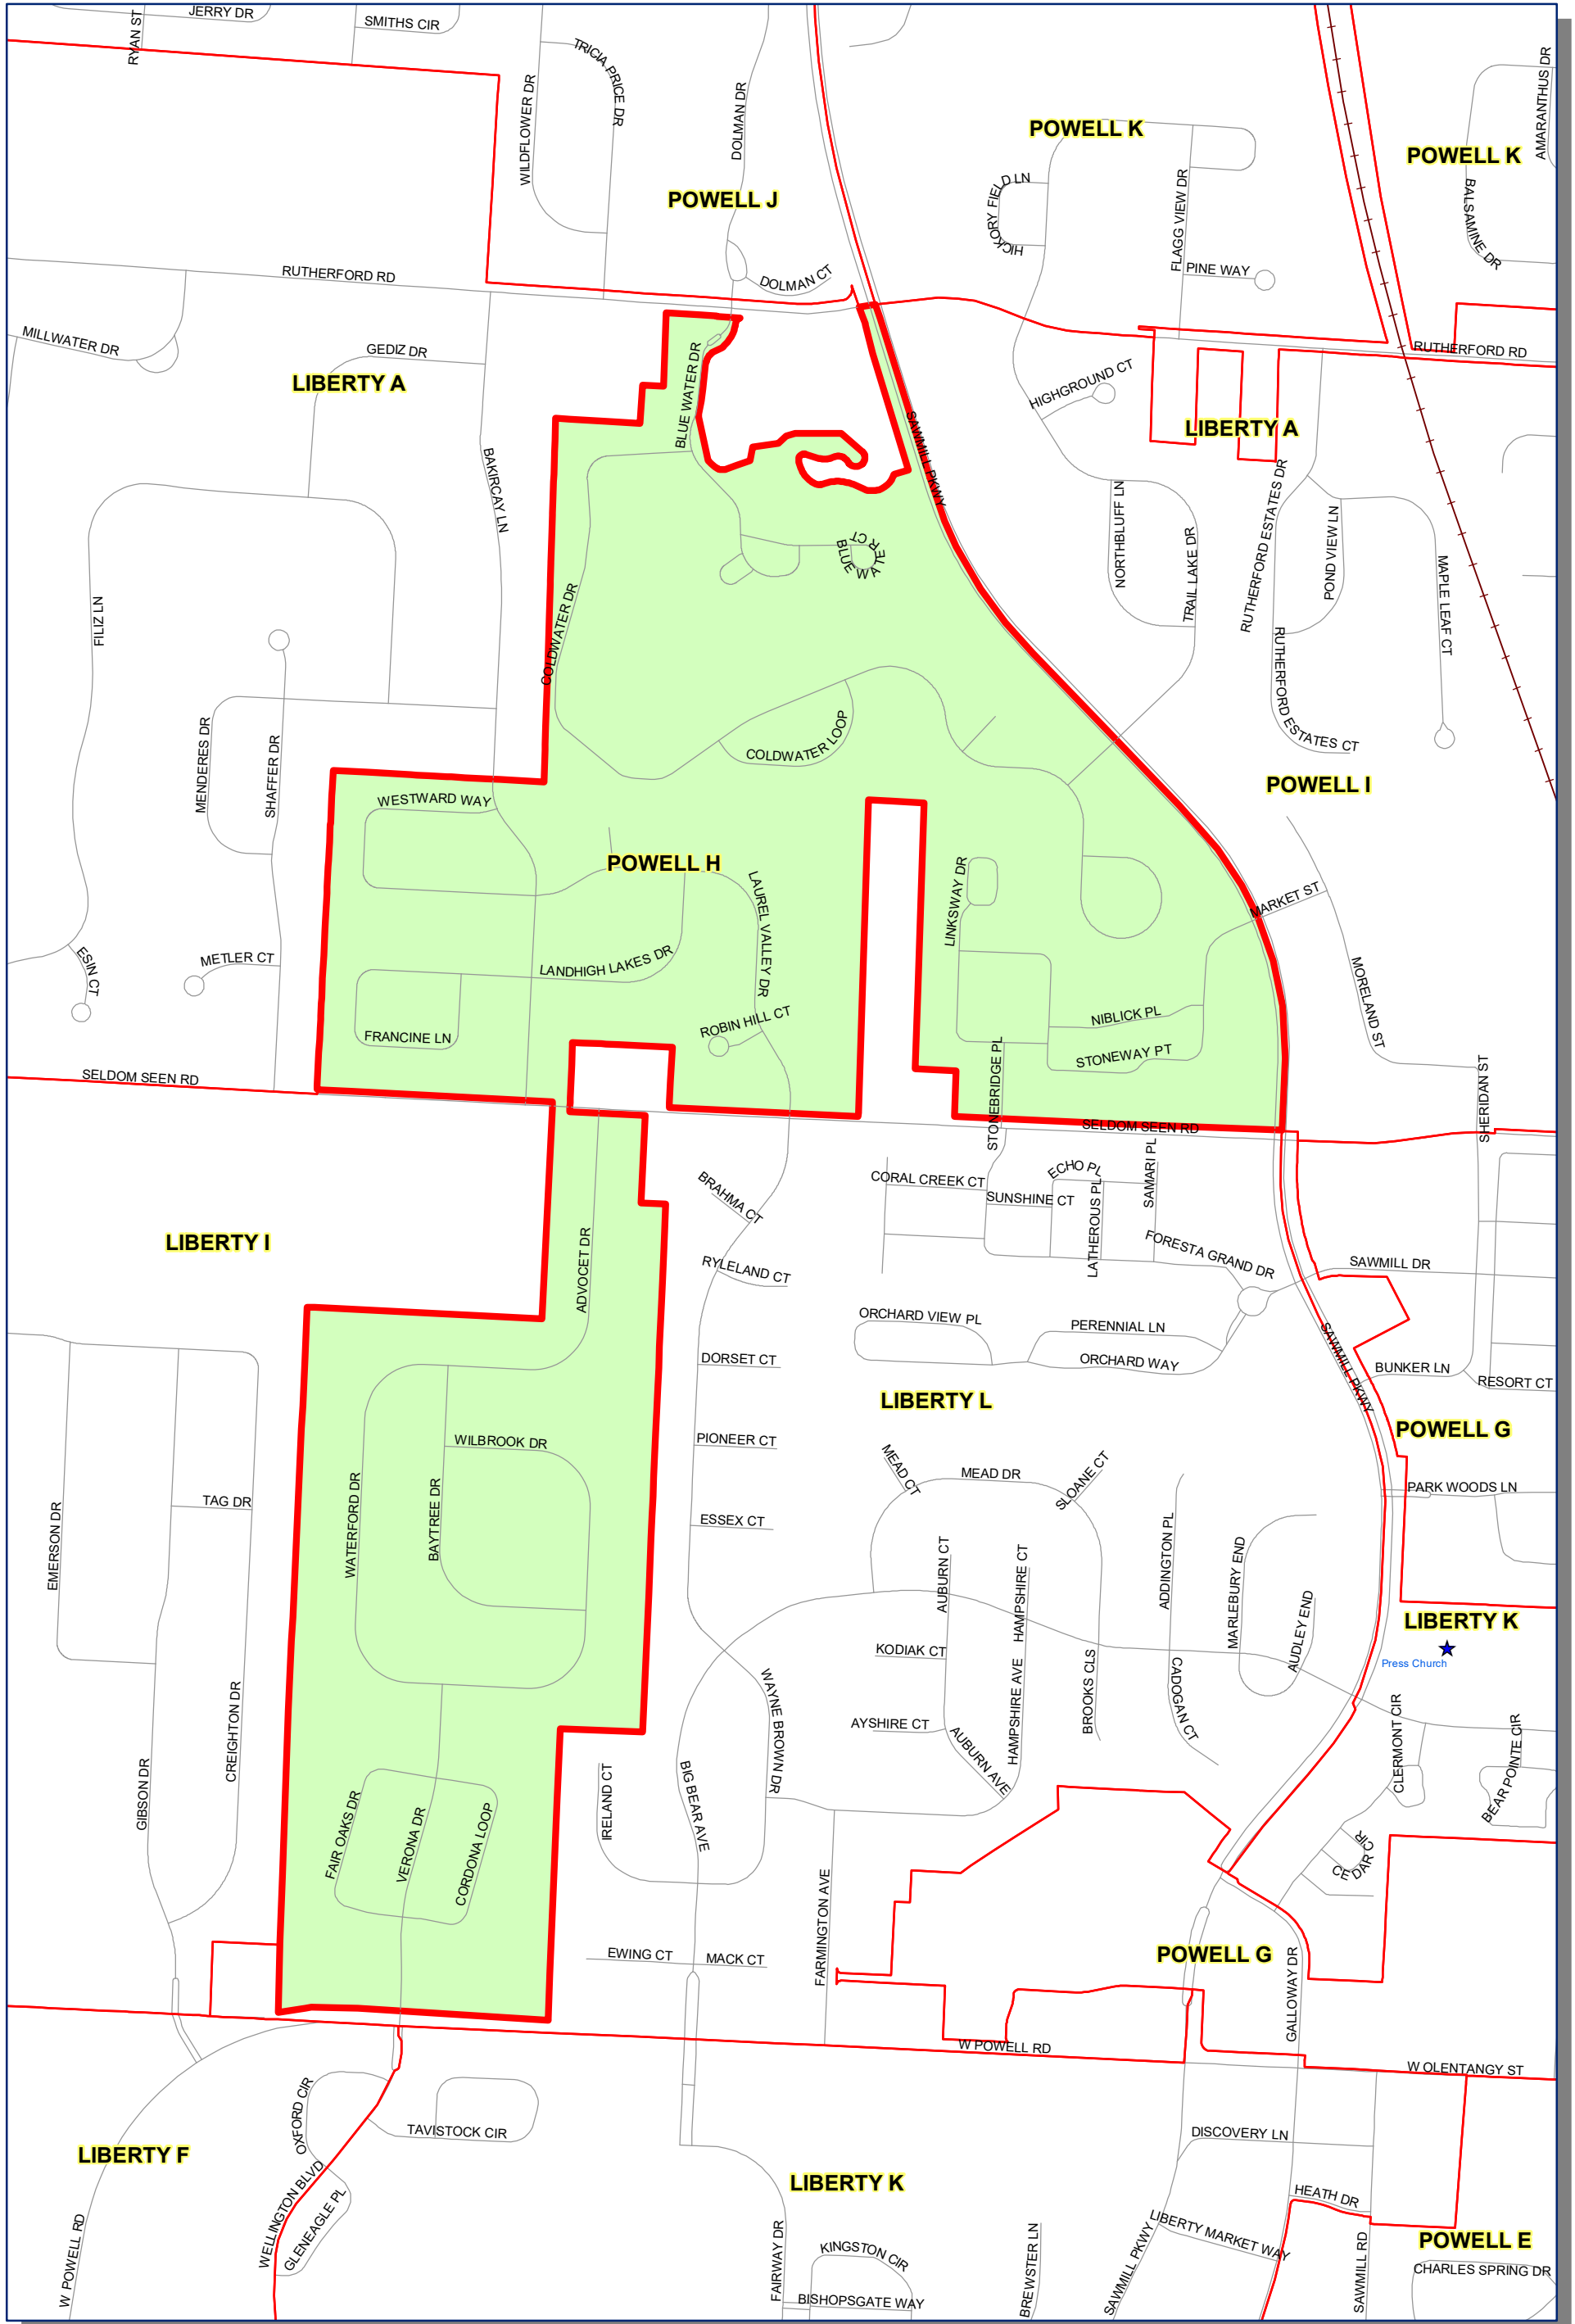

Polling Place:
PRESS CHURCH
8794 BIG BEAR AVE

The Precinct and Polling Places information has been provided by Delaware County Board of Elections and is updated as of September 2022. Please contact the Board of Elections at 740-833-2080 for the latest updates.

Prepared by: Delaware County Auditor's GIS Office
September 2022