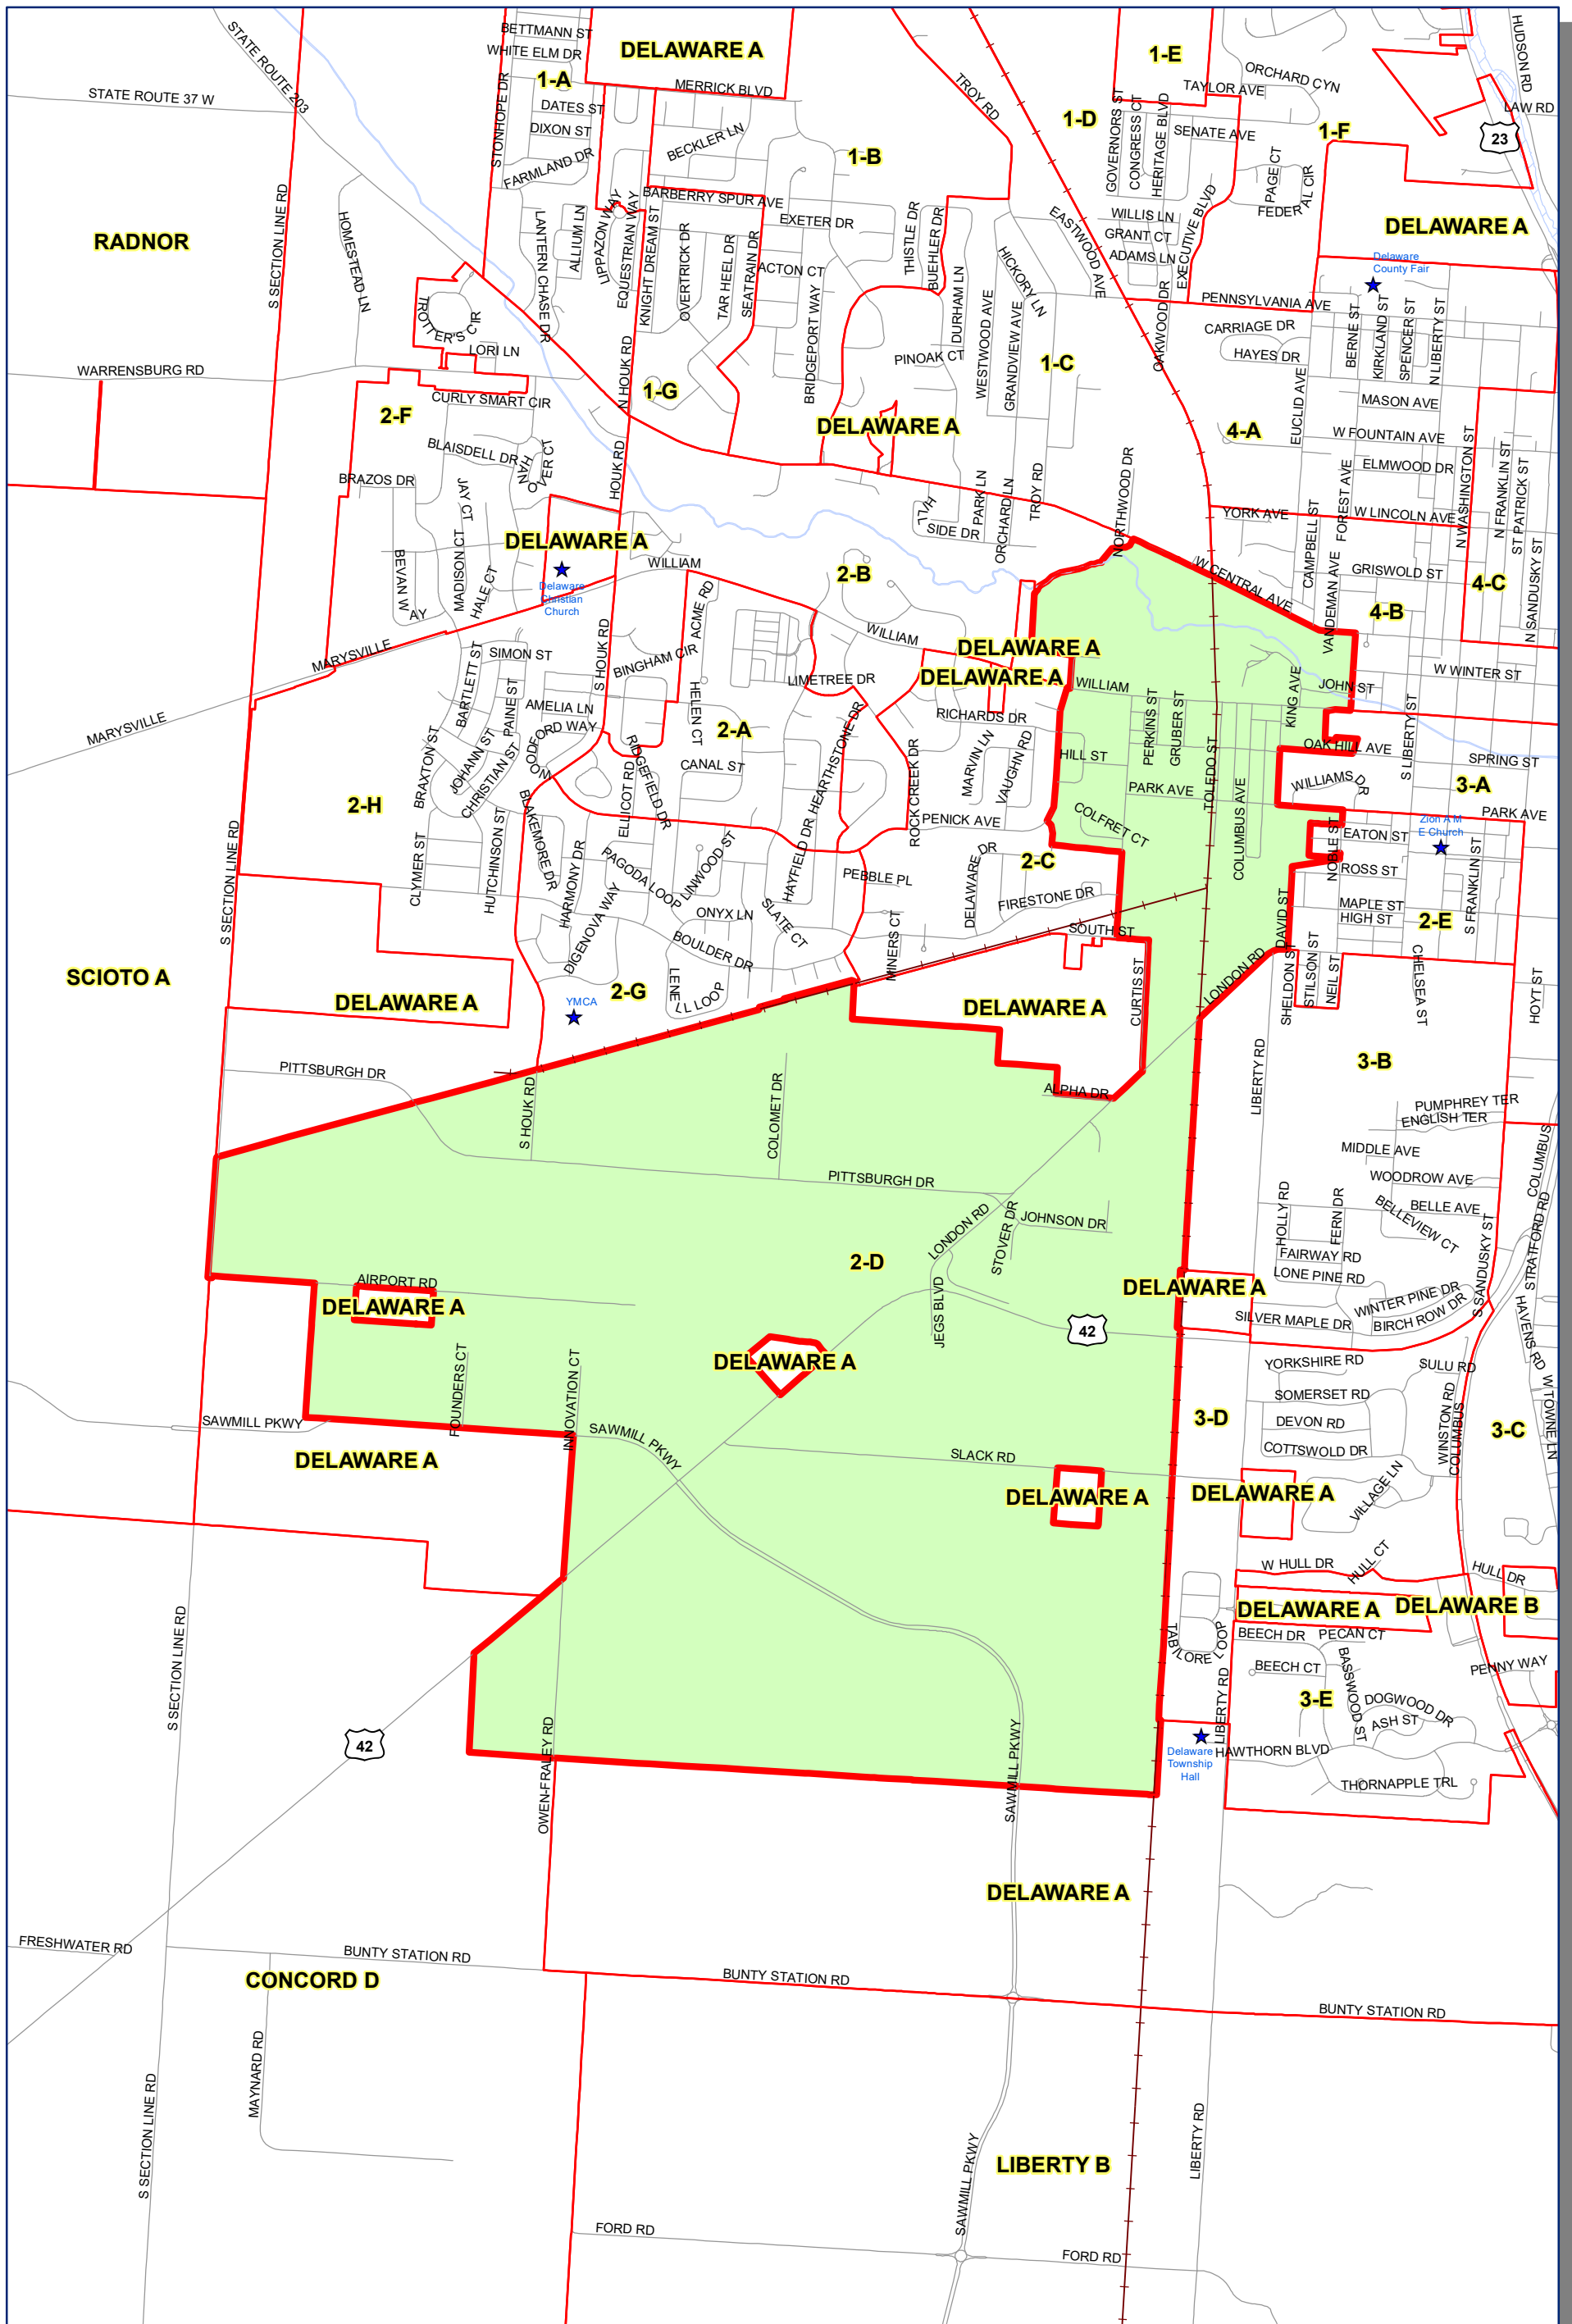

Polling Place:

YMCA
1121 S HOUK RD

The Precinct and Polling Places information has been provided by Delaware County Board of Elections and is updated as of September 2022. Please contact the Board of Elections at 740-833-2080 for the latest updates.

Prepared by: Delaware County Auditor's GIS Office
September 2022