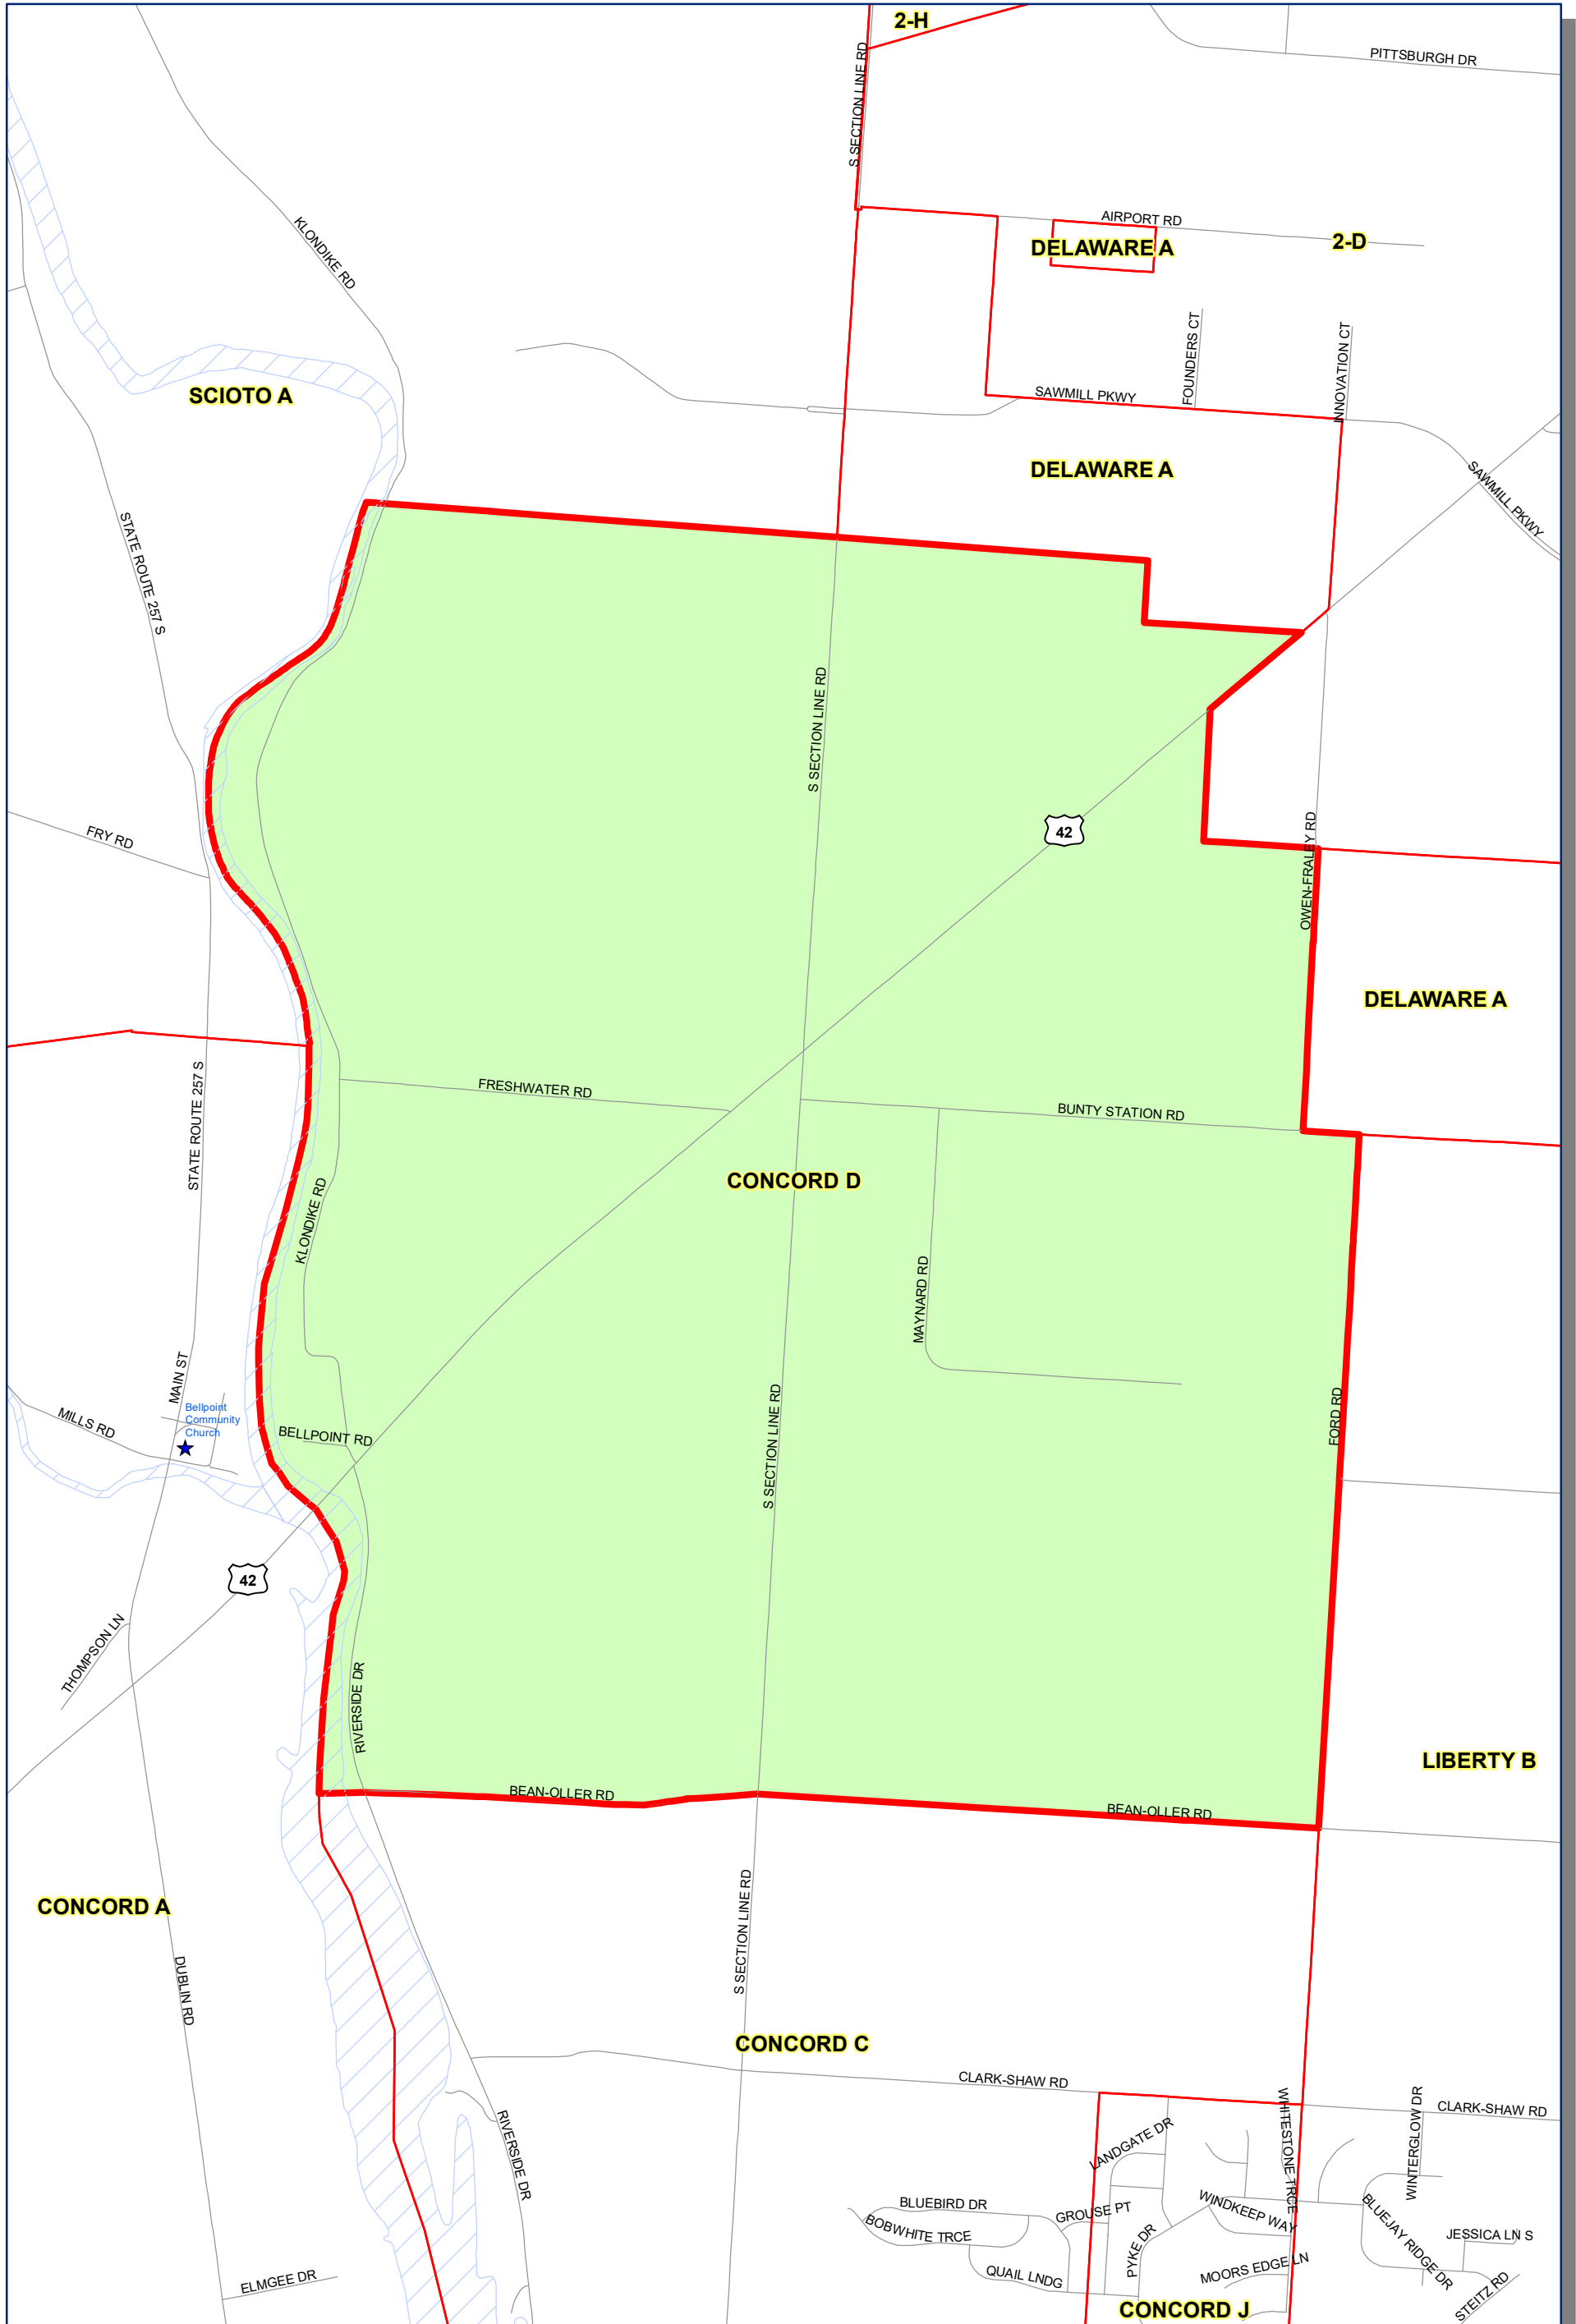

Polling Place:
BELLPOINT COMMUNITY CHURCH
4771 STATE ROUTE 257 S

The Precinct and Polling Places information has been provided by Delaware County Board of Elections and is updated as of September 2022. Please contact the Board of Elections at 740-833-2080 for the latest updates.

Prepared by: Delaware County Auditor's GIS Office
September 2022