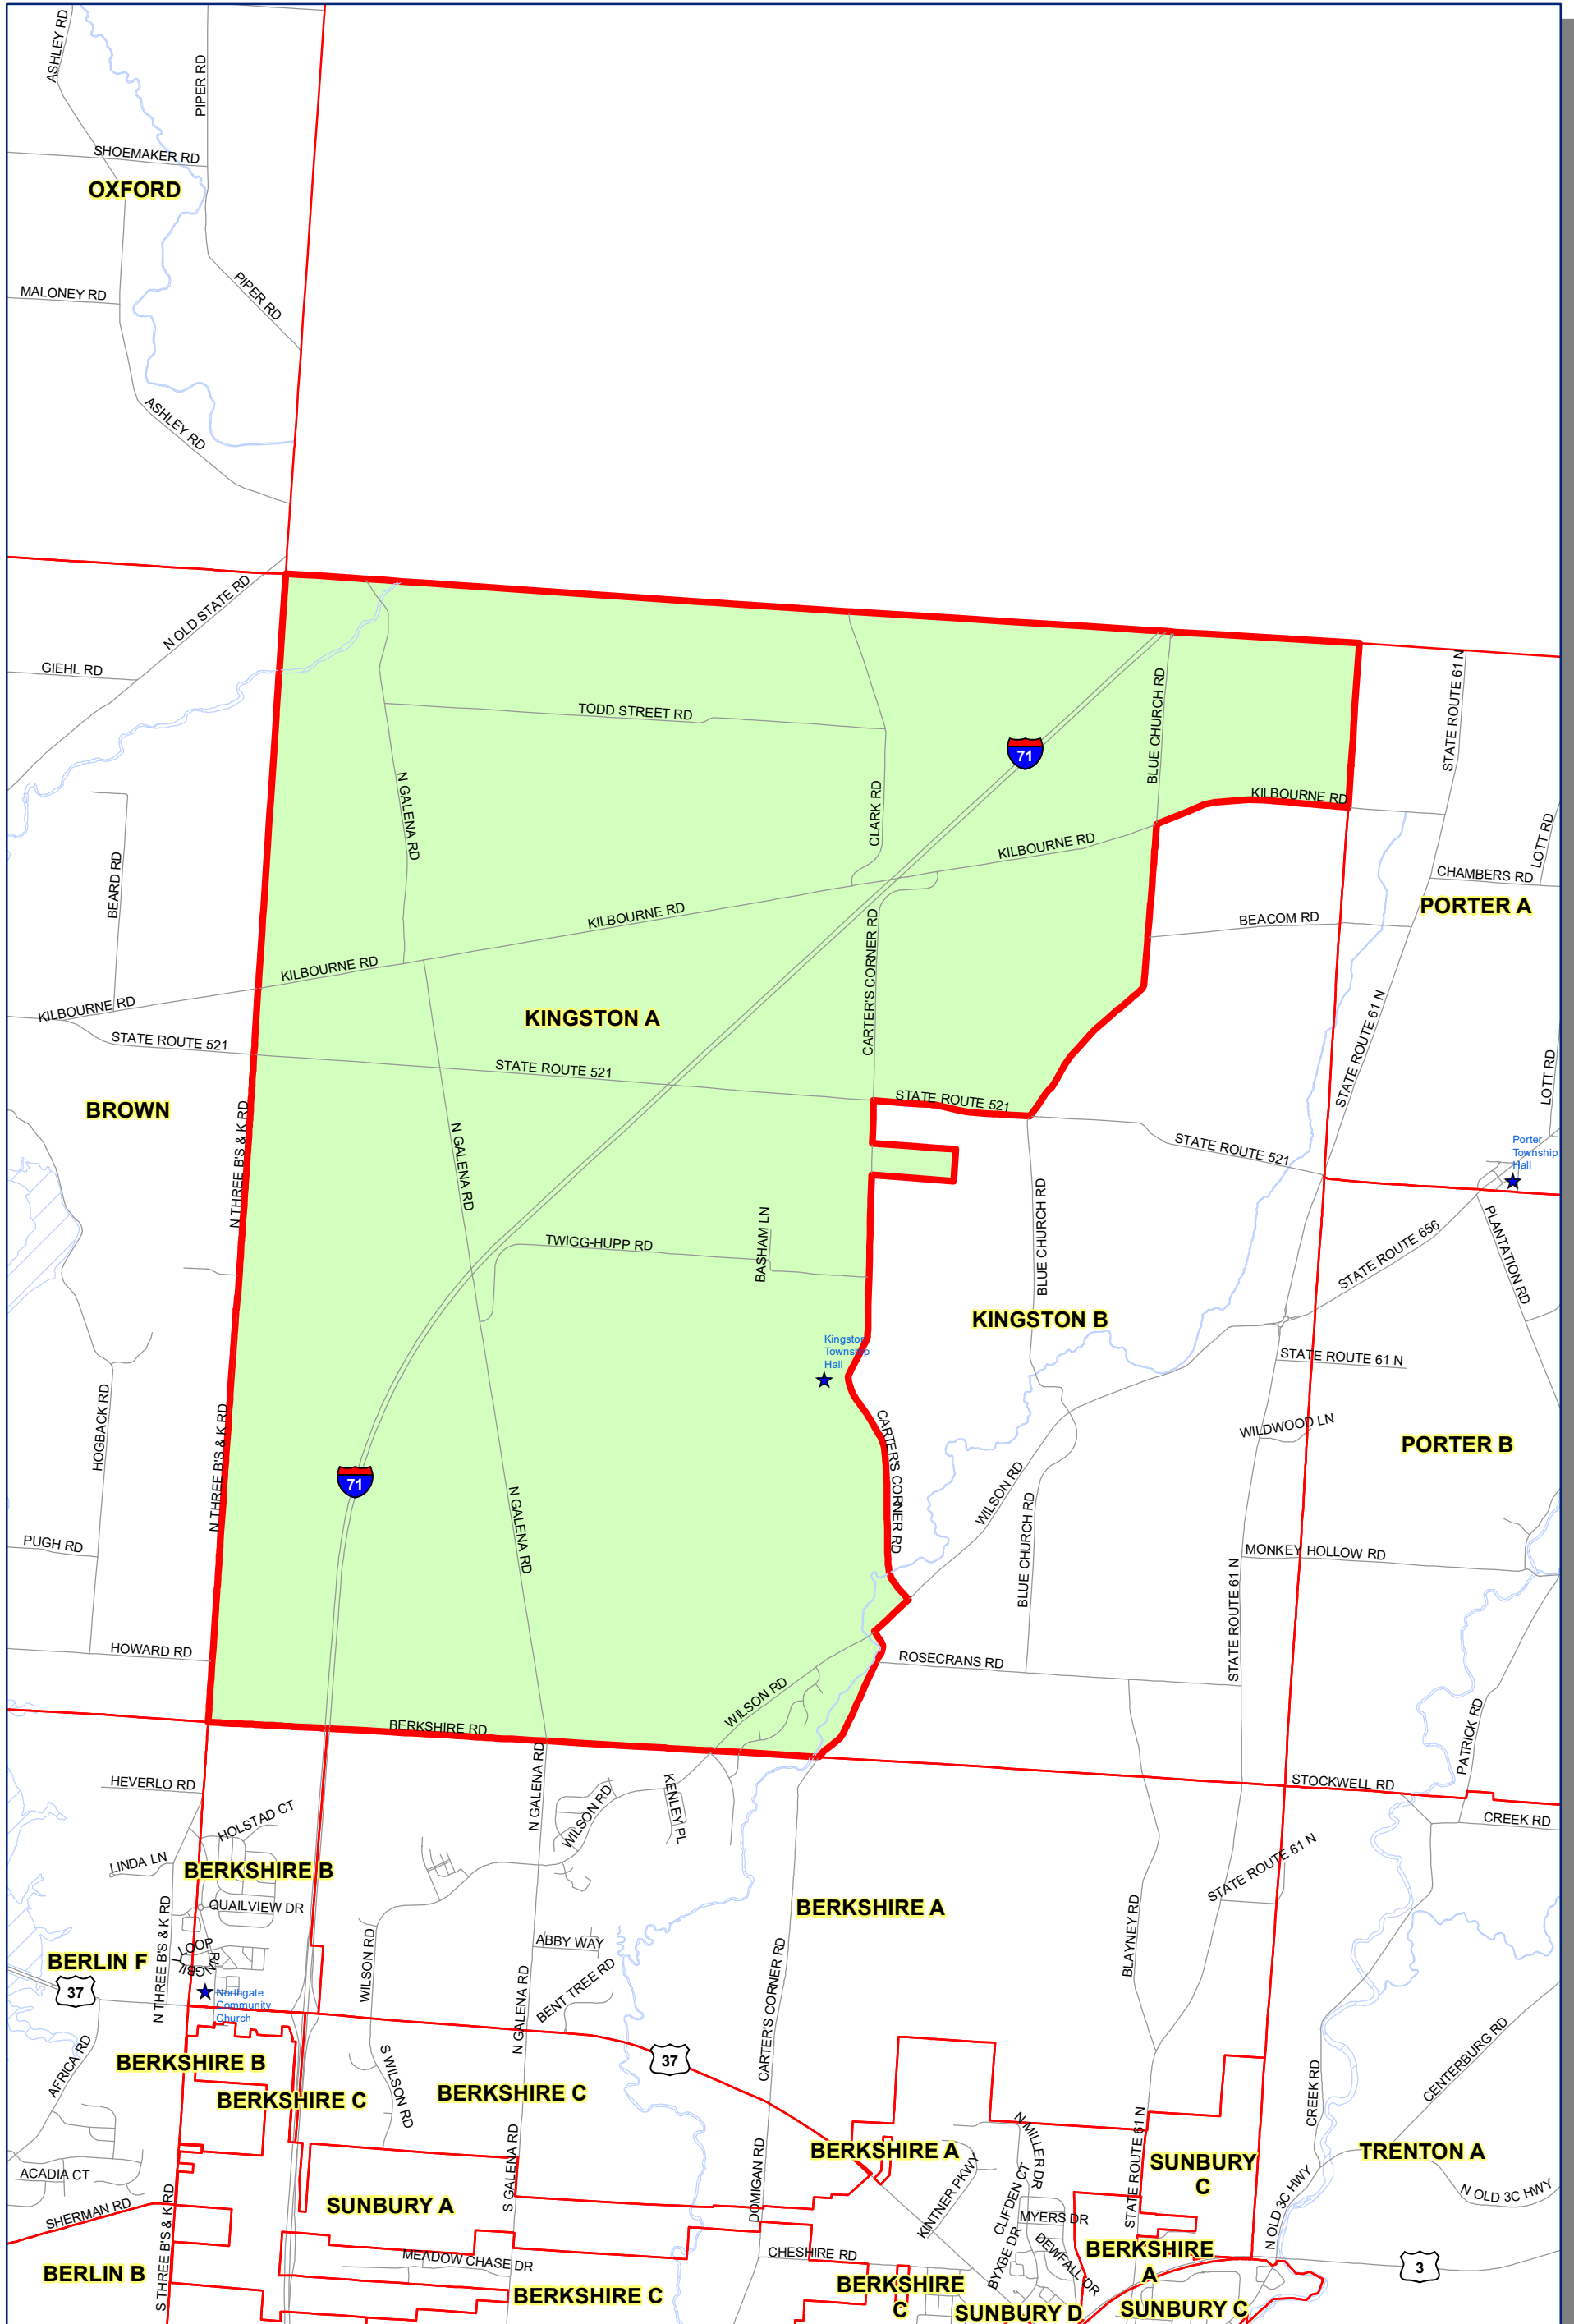

Polling Place:
KINGSTON TOWNSHIP HALL
4063 CARTER'S CORNER RD

The Precinct and Polling Places information has been provided by Delaware County Board of Elections and is updated as of September 2022. Please contact the Board of Elections at 740-833-2080 for the latest updates.

Prepared by: Delaware County Auditor's GIS Office
September 2022