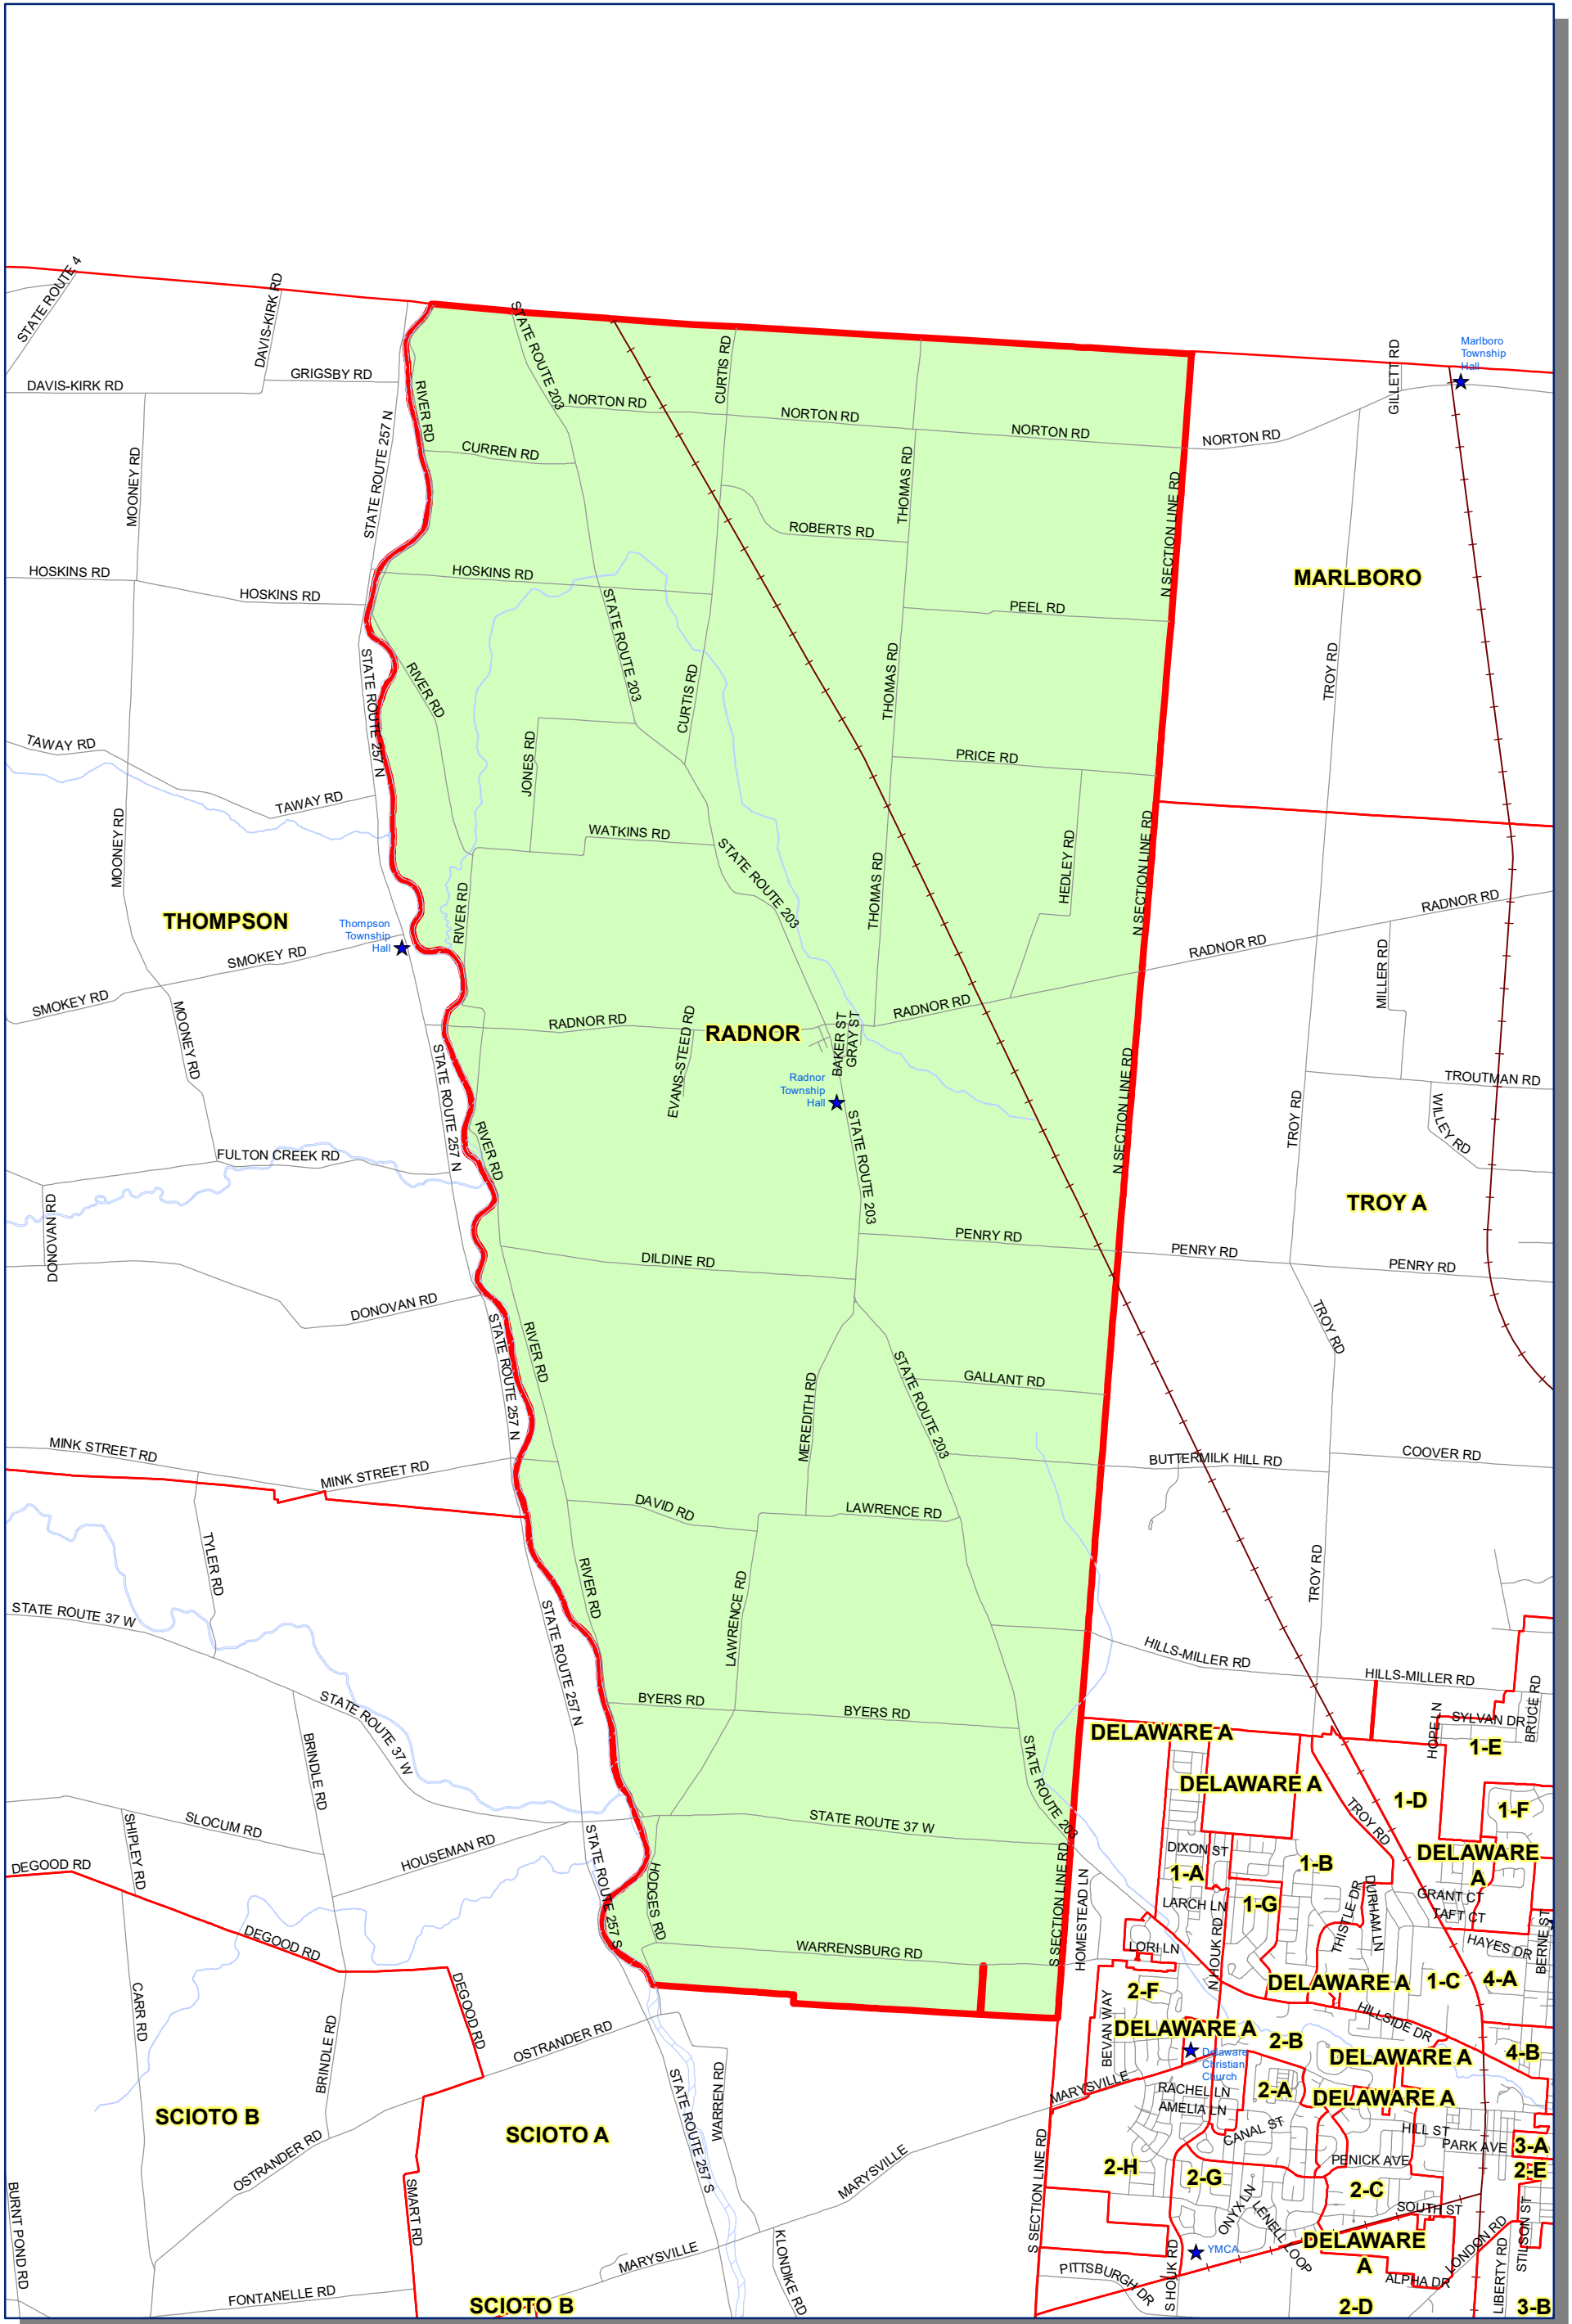

Polling Place:
RADNOR TOWNSHIP HALL
4061 STATE ROUTE 203

The Precinct and Polling Places information has been provided by Delaware County Board of Elections and is updated as of September 2022. Please contact the Board of Elections at 740-833-2080 for the latest updates.

Prepared by: Delaware County Auditor's GIS Office
September 2022