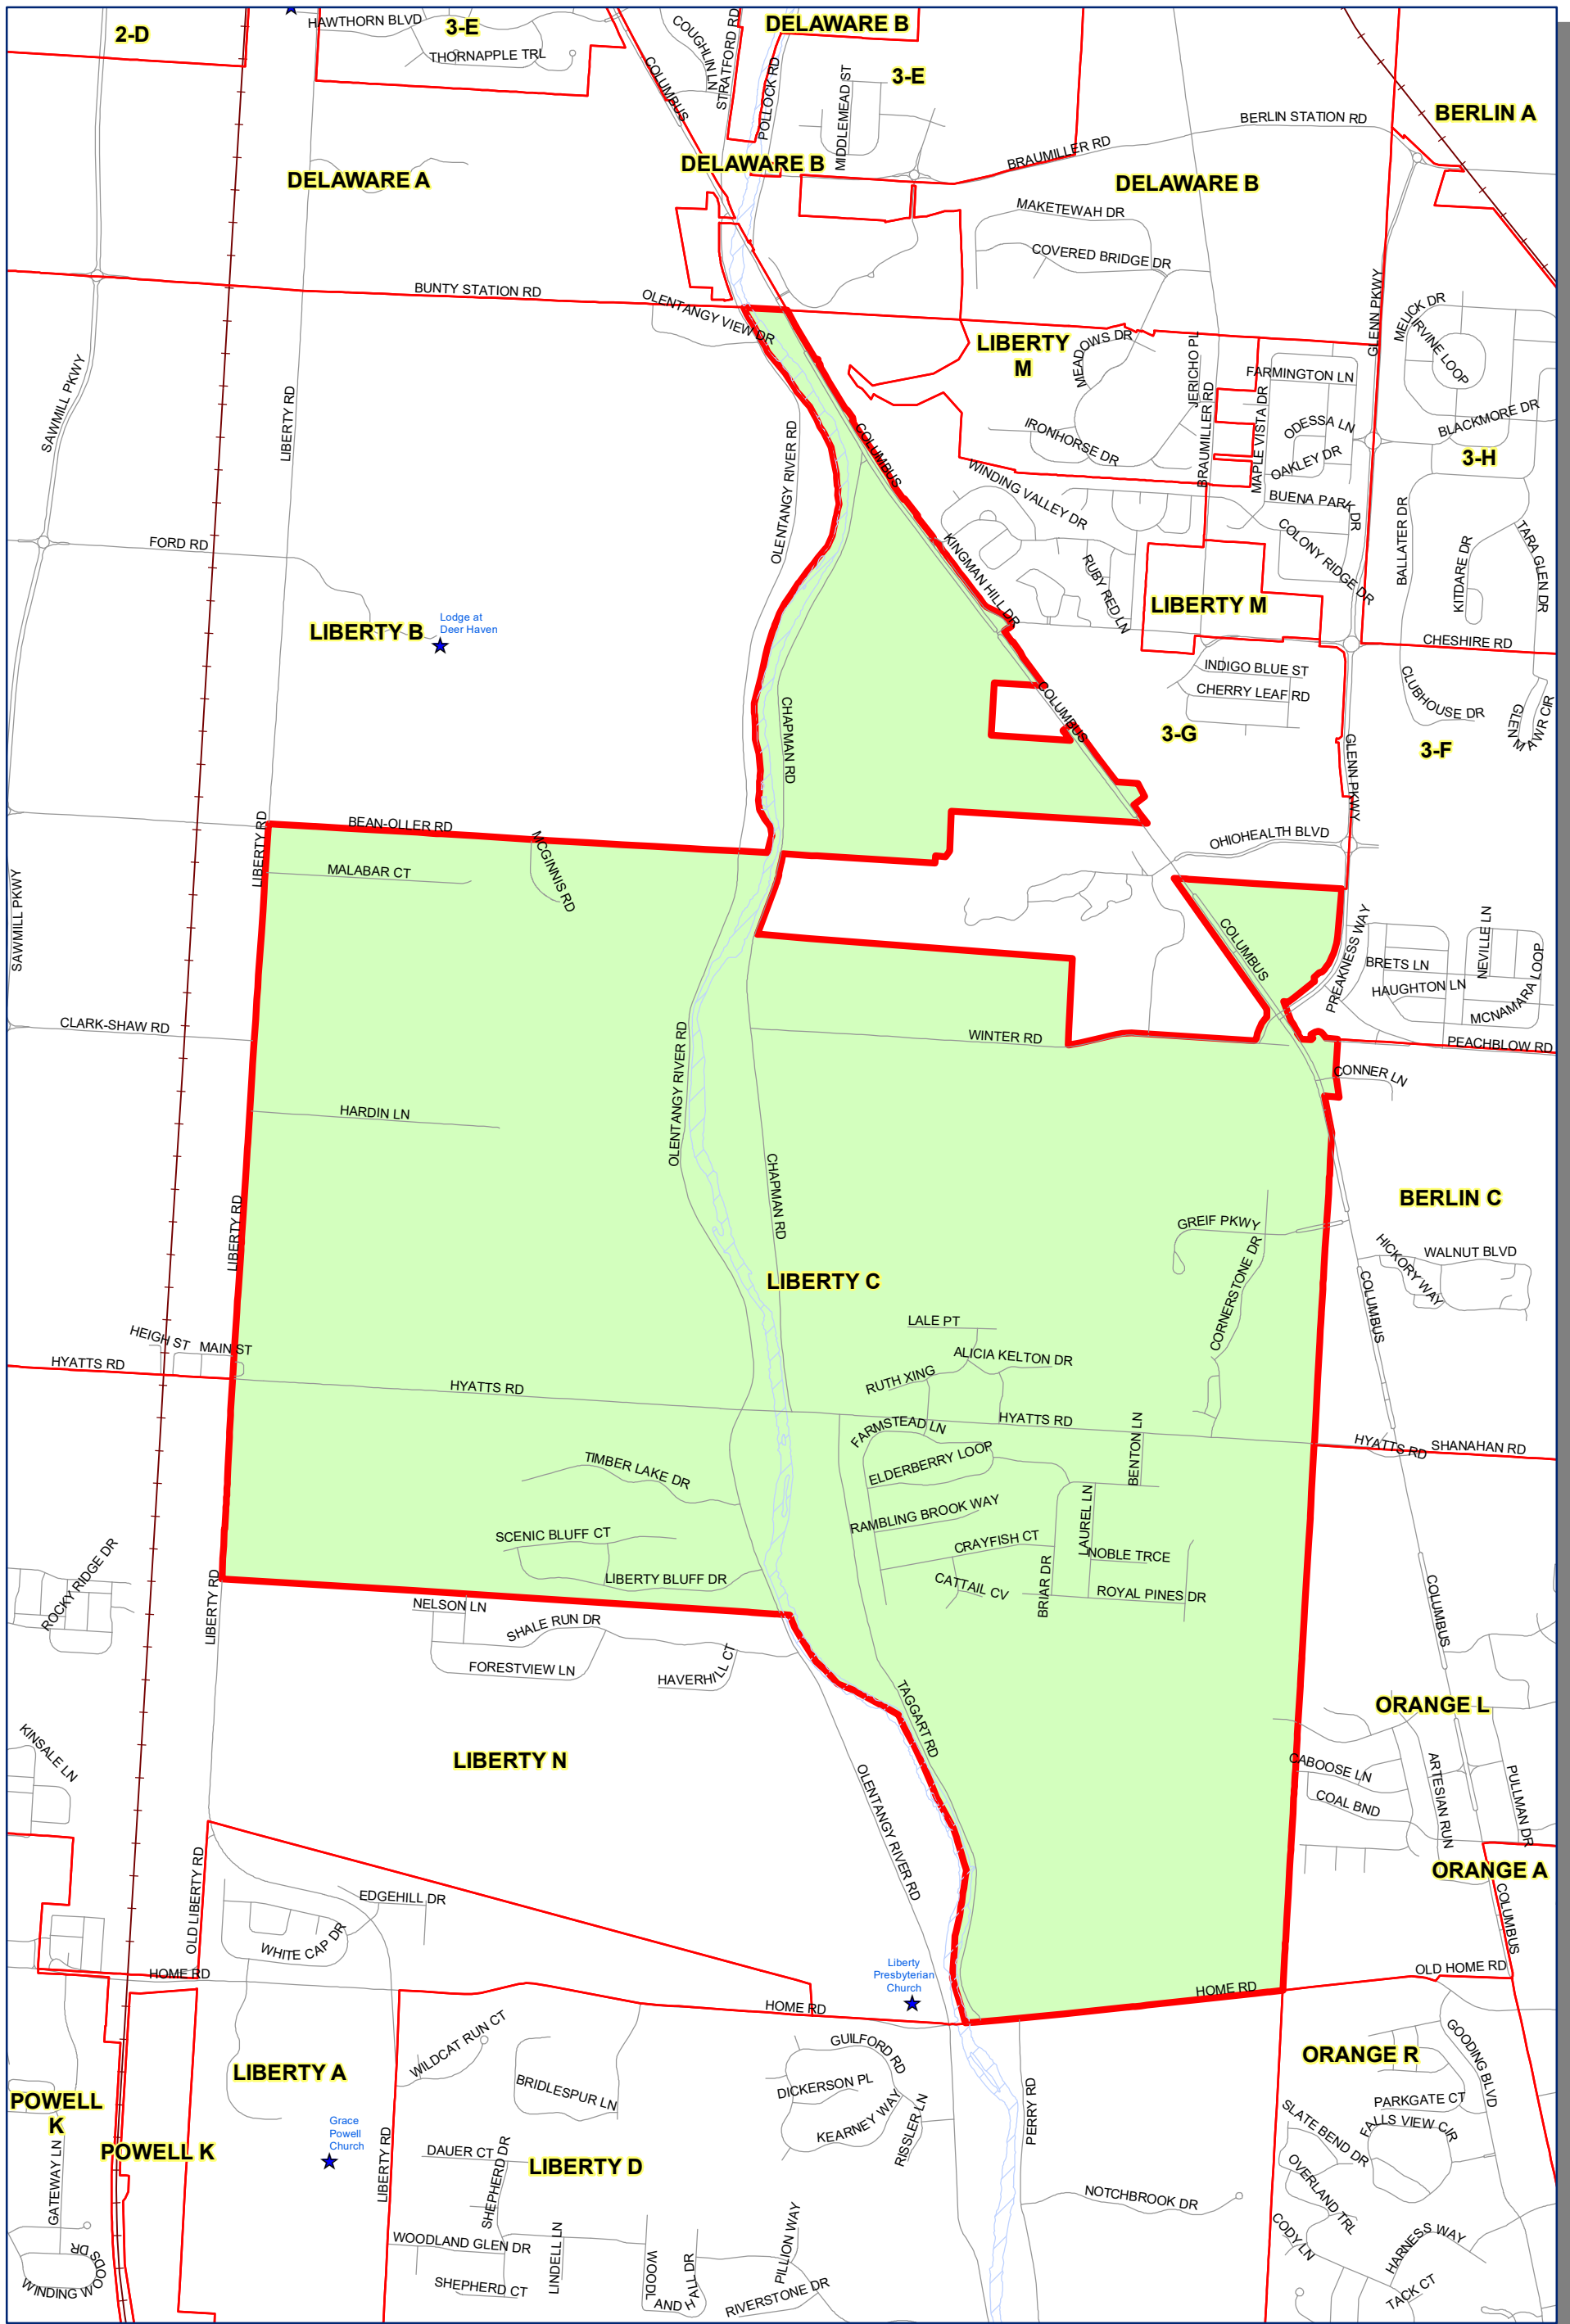

PRECINCT BOUNDARY MAP

LIBERTY C

Polling Place:
LIBERTY PRESBYTERIAN CHURCH
7080 OLENTANGY RIVER RD

The Precinct and Polling Places information has been provided by Delaware County Board of Elections and is updated as of September 2022. Please contact the Board of Elections at 740-833-2080 for the latest updates.

Prepared by: Delaware County Auditor's GIS Office
September 2022