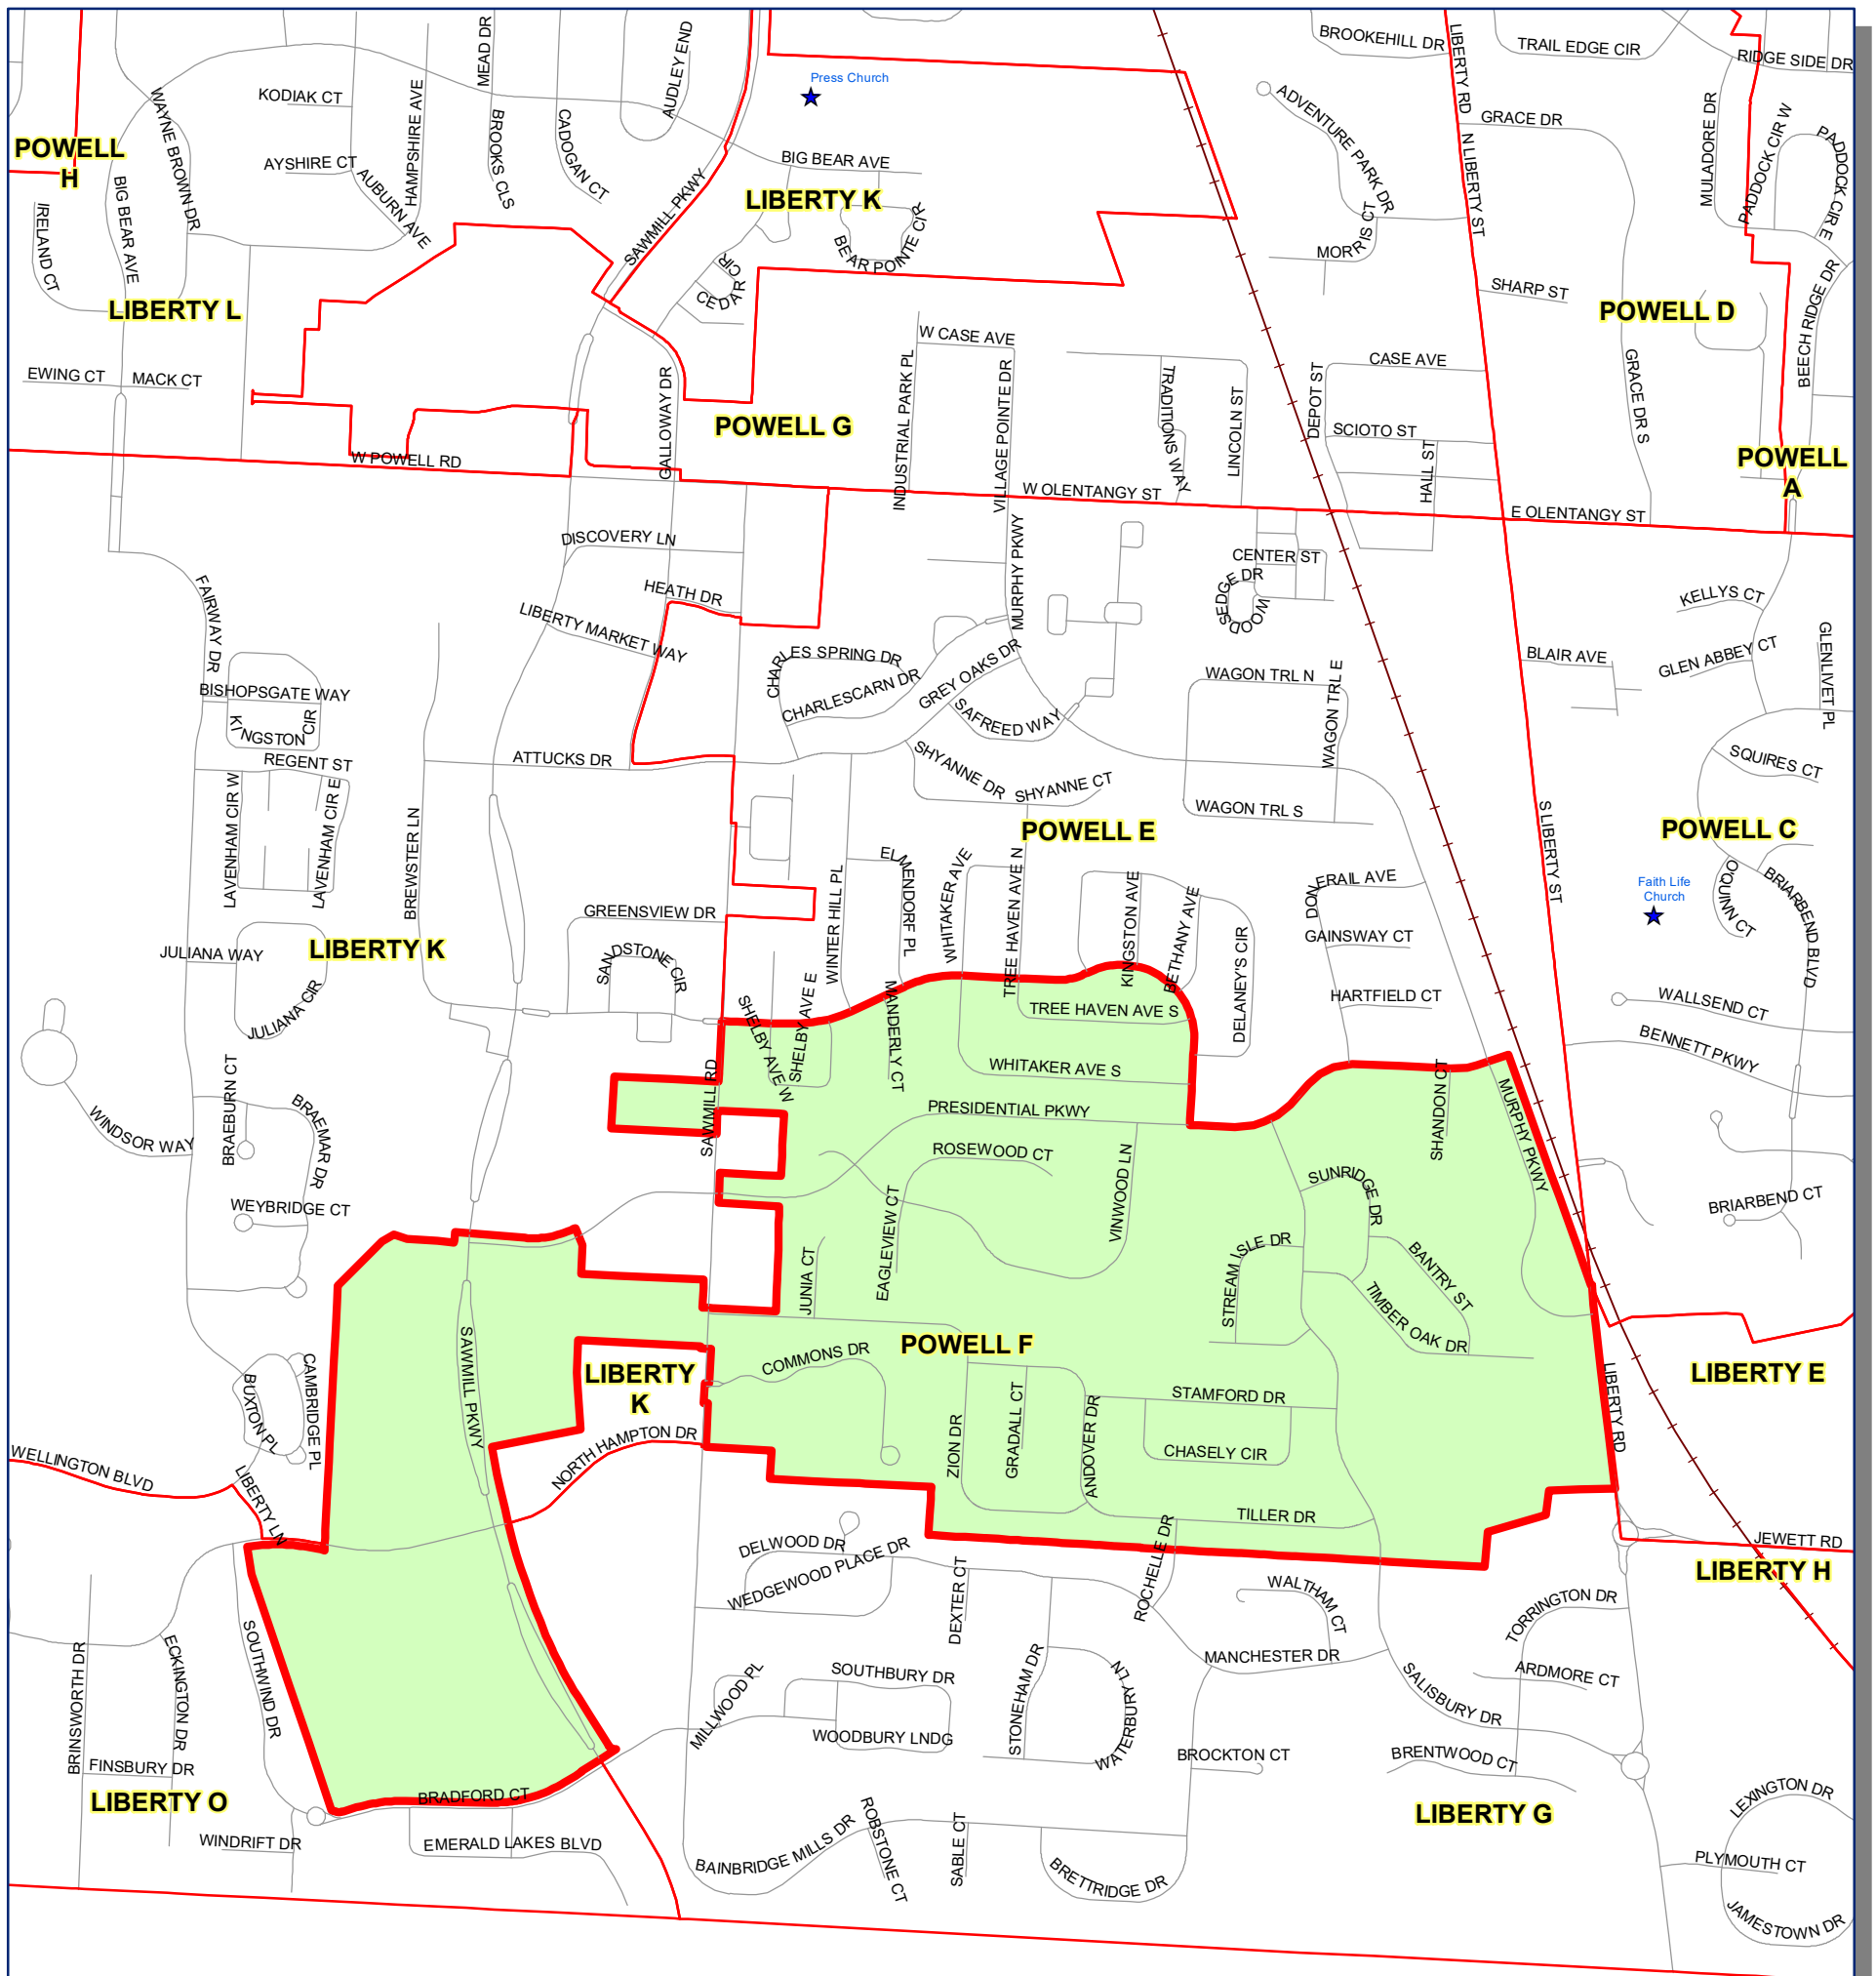

Polling Place:
FAITH LIFE CHURCH
284 S LIBERTY ST

The Precinct and Polling Places information has been provided by Delaware County Board of Elections and is updated as of September 2022. Please contact the Board of Elections at 740-833-2080 for the latest updates.

Prepared by: Delaware County Auditor's GIS Office
September 2022