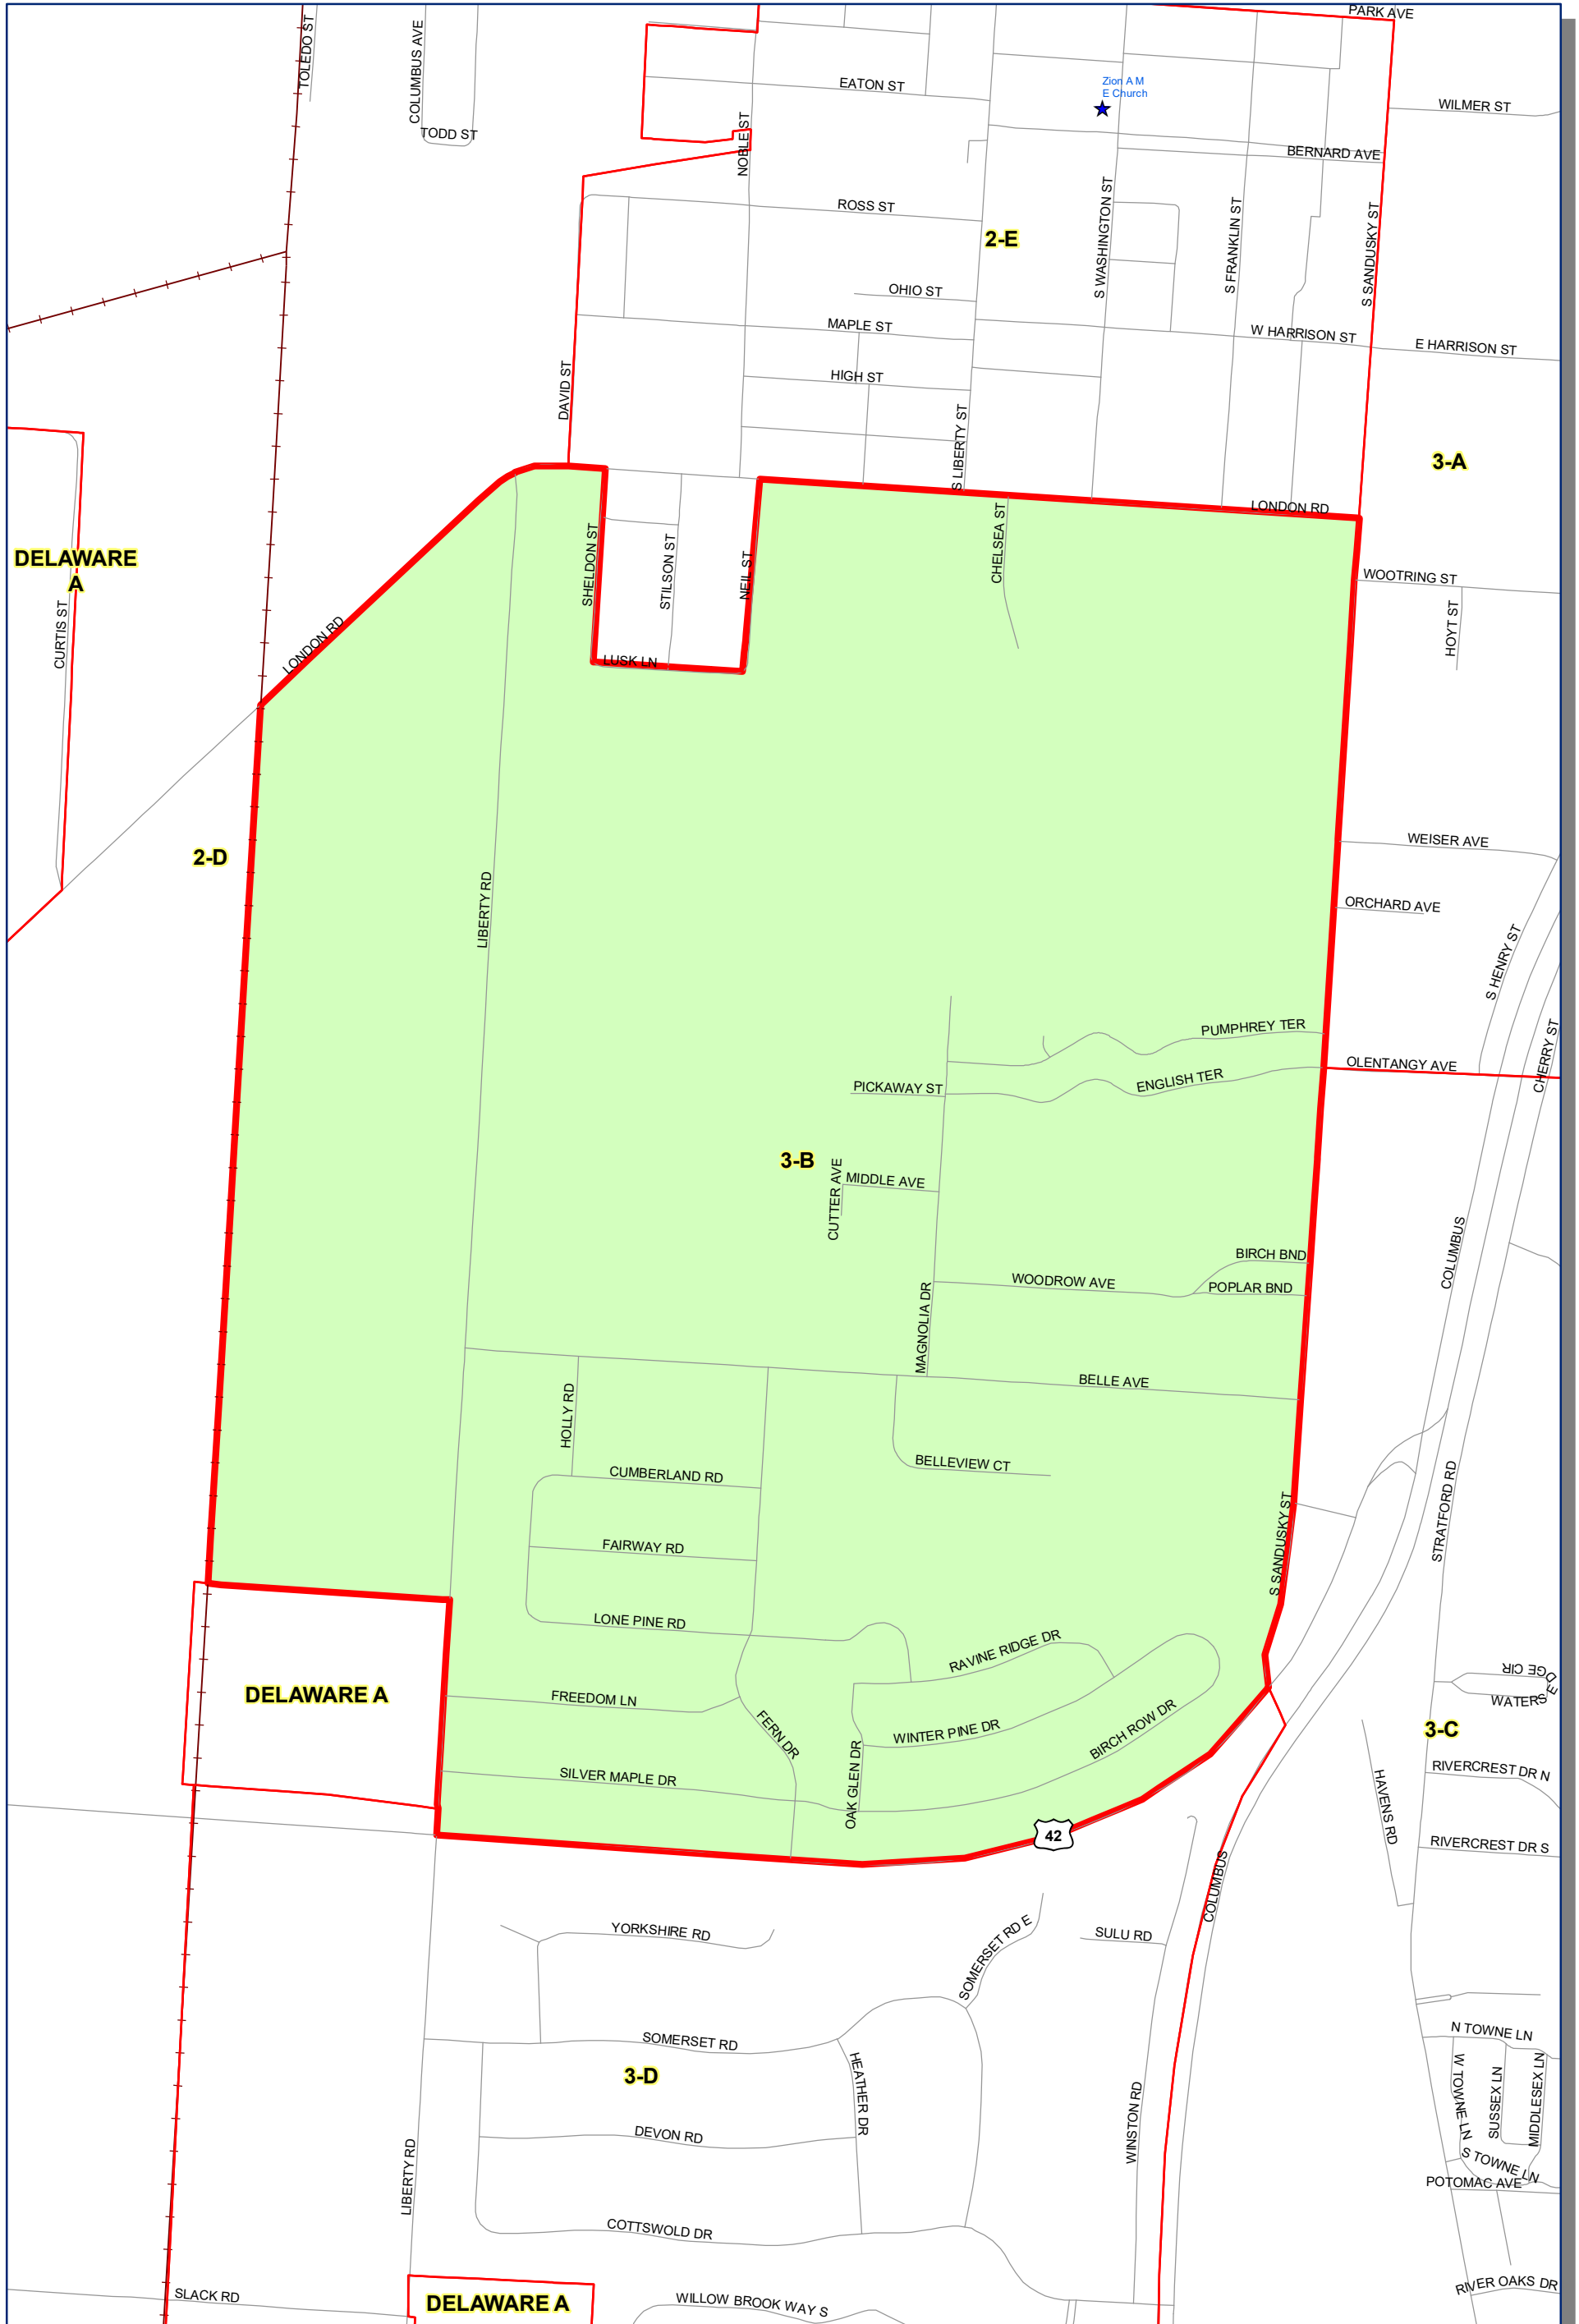

Polling Place:
NESTARTART CHURCH
795 POLLOCK RD

The Precinct and Polling Places information has been provided by Delaware County Board of Elections and is updated as of September 2022. Please contact the Board of Elections at 740-833-2080 for the latest updates.

Prepared by: Delaware County Auditor's GIS Office
September 2022