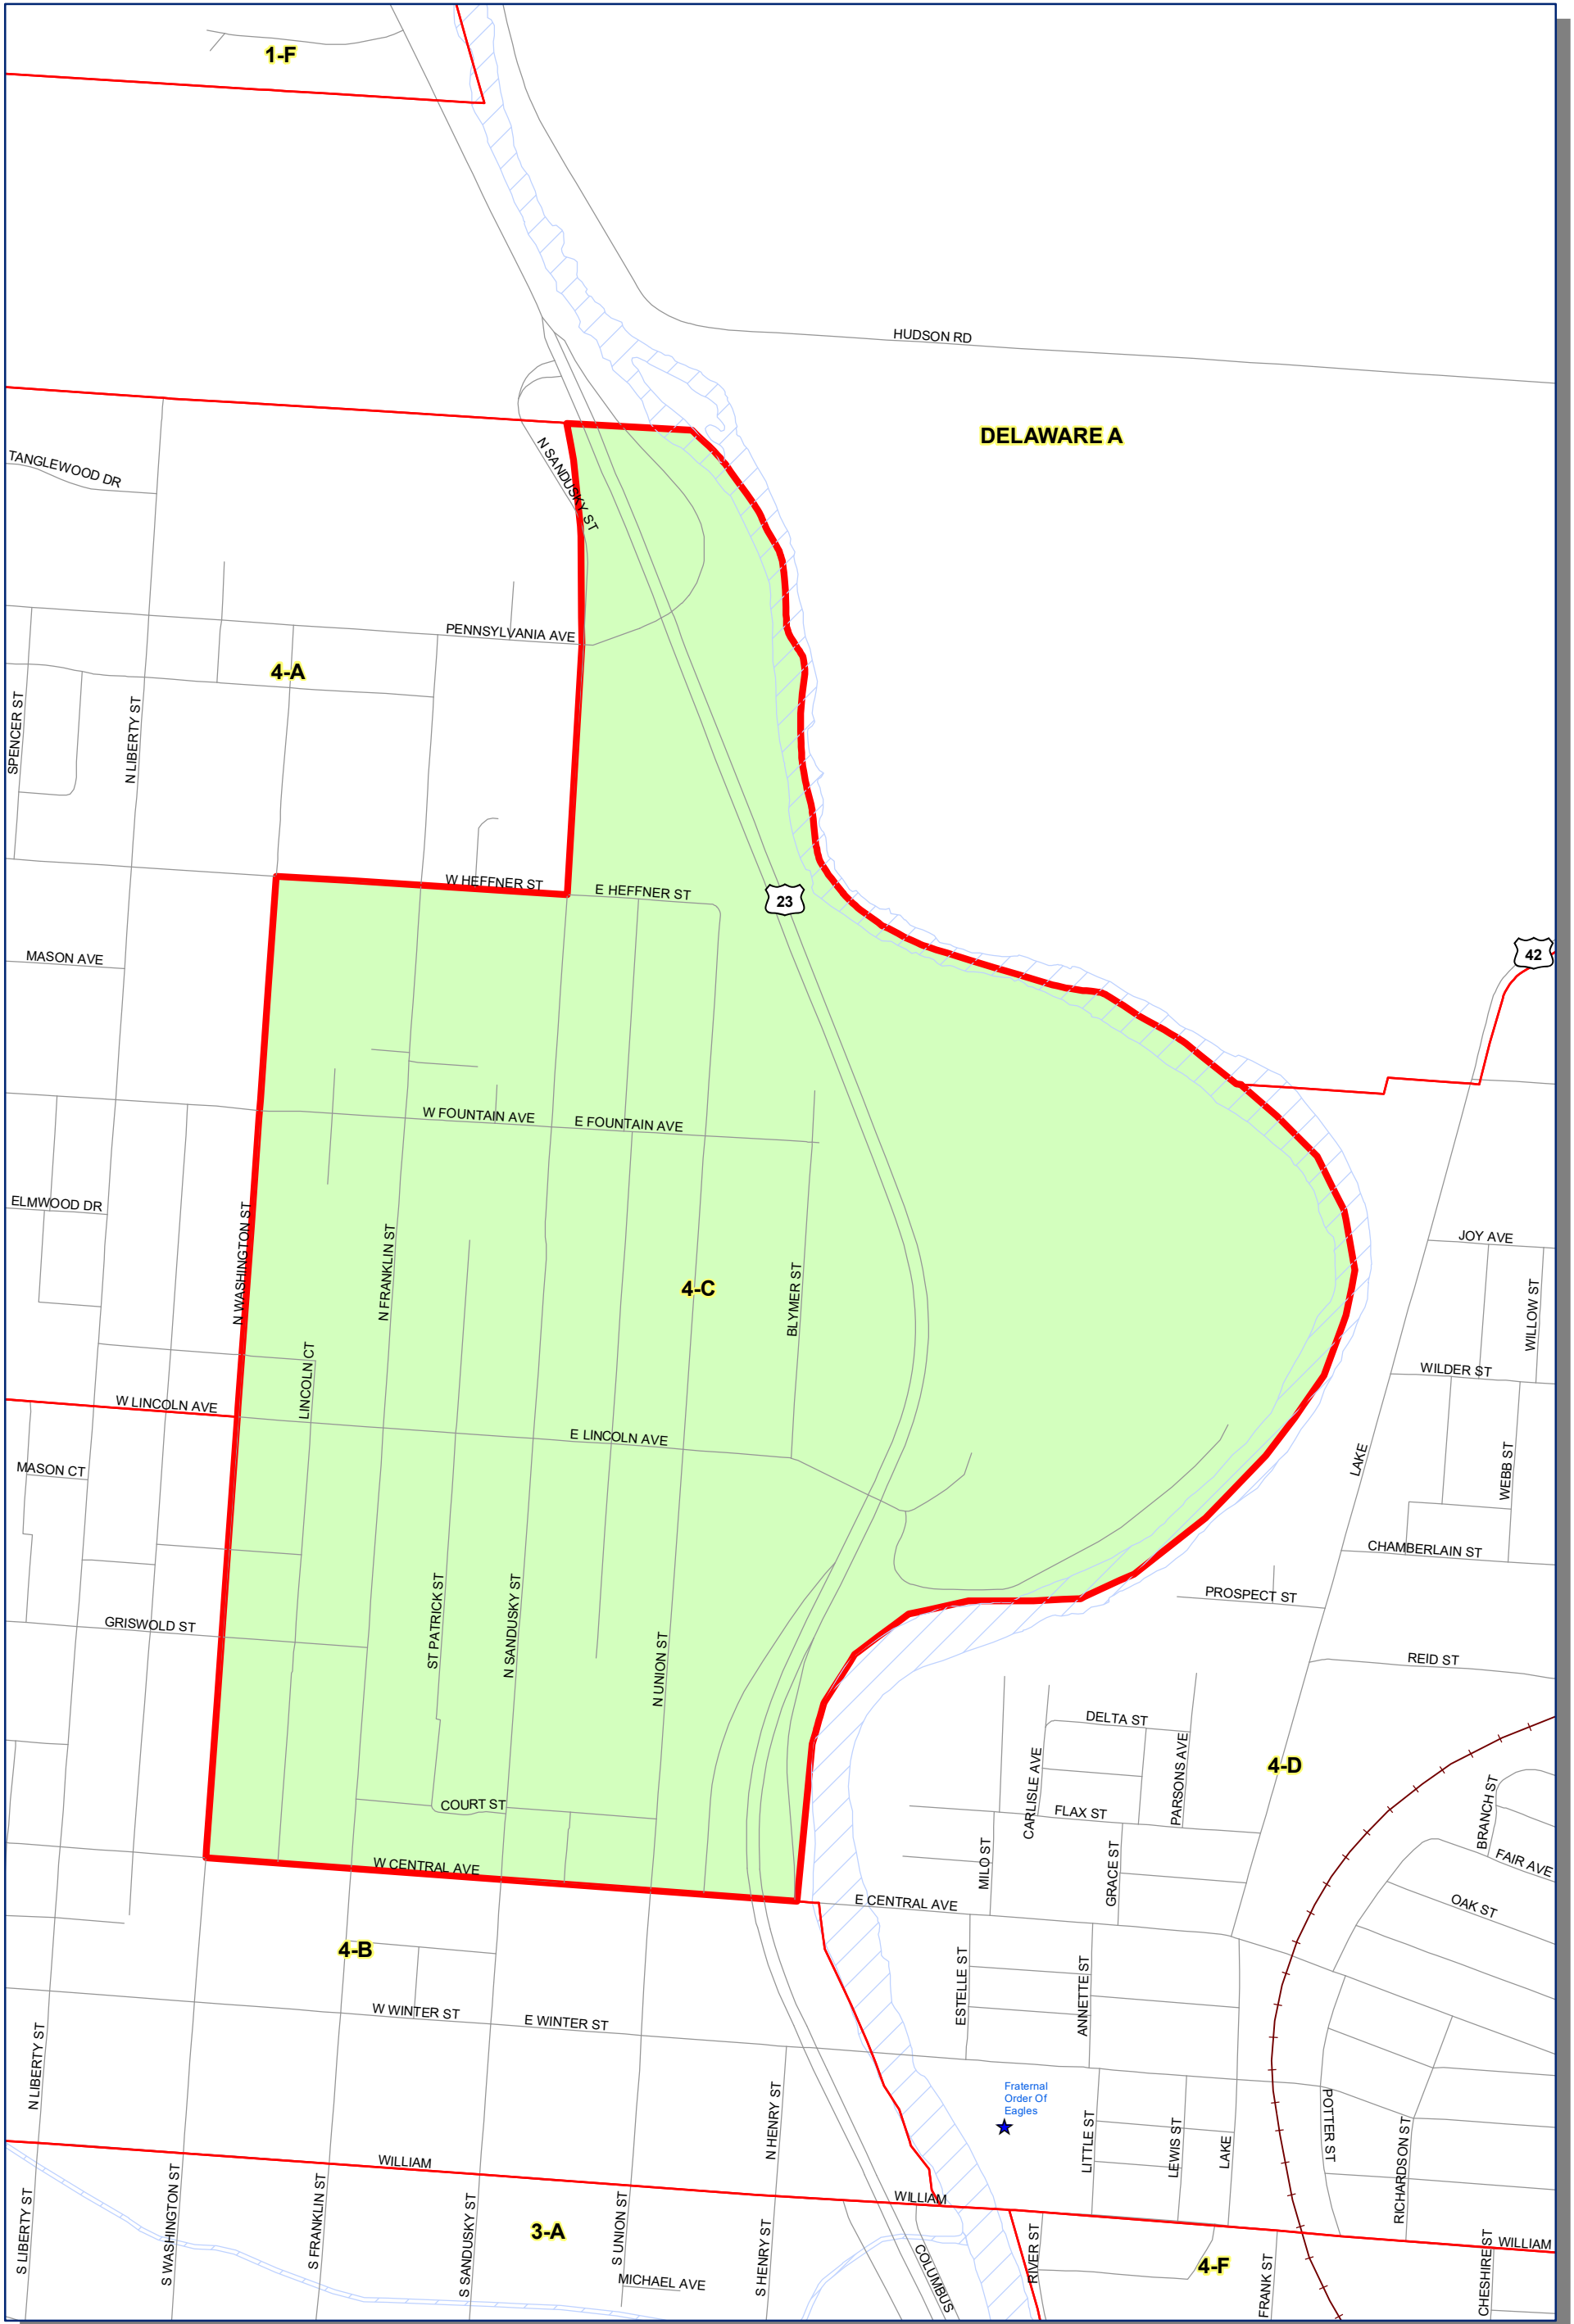

Polling Place:
DELAWARE COUNTY FAIR
236 PENNSYLVANIA AVE

The Precinct and Polling Places information has been provided by Delaware County Board of Elections and is updated as of September 2022. Please contact the Board of Elections at 740-833-2080 for the latest updates.

Prepared by: Delaware County Auditor's GIS Office
September 2022