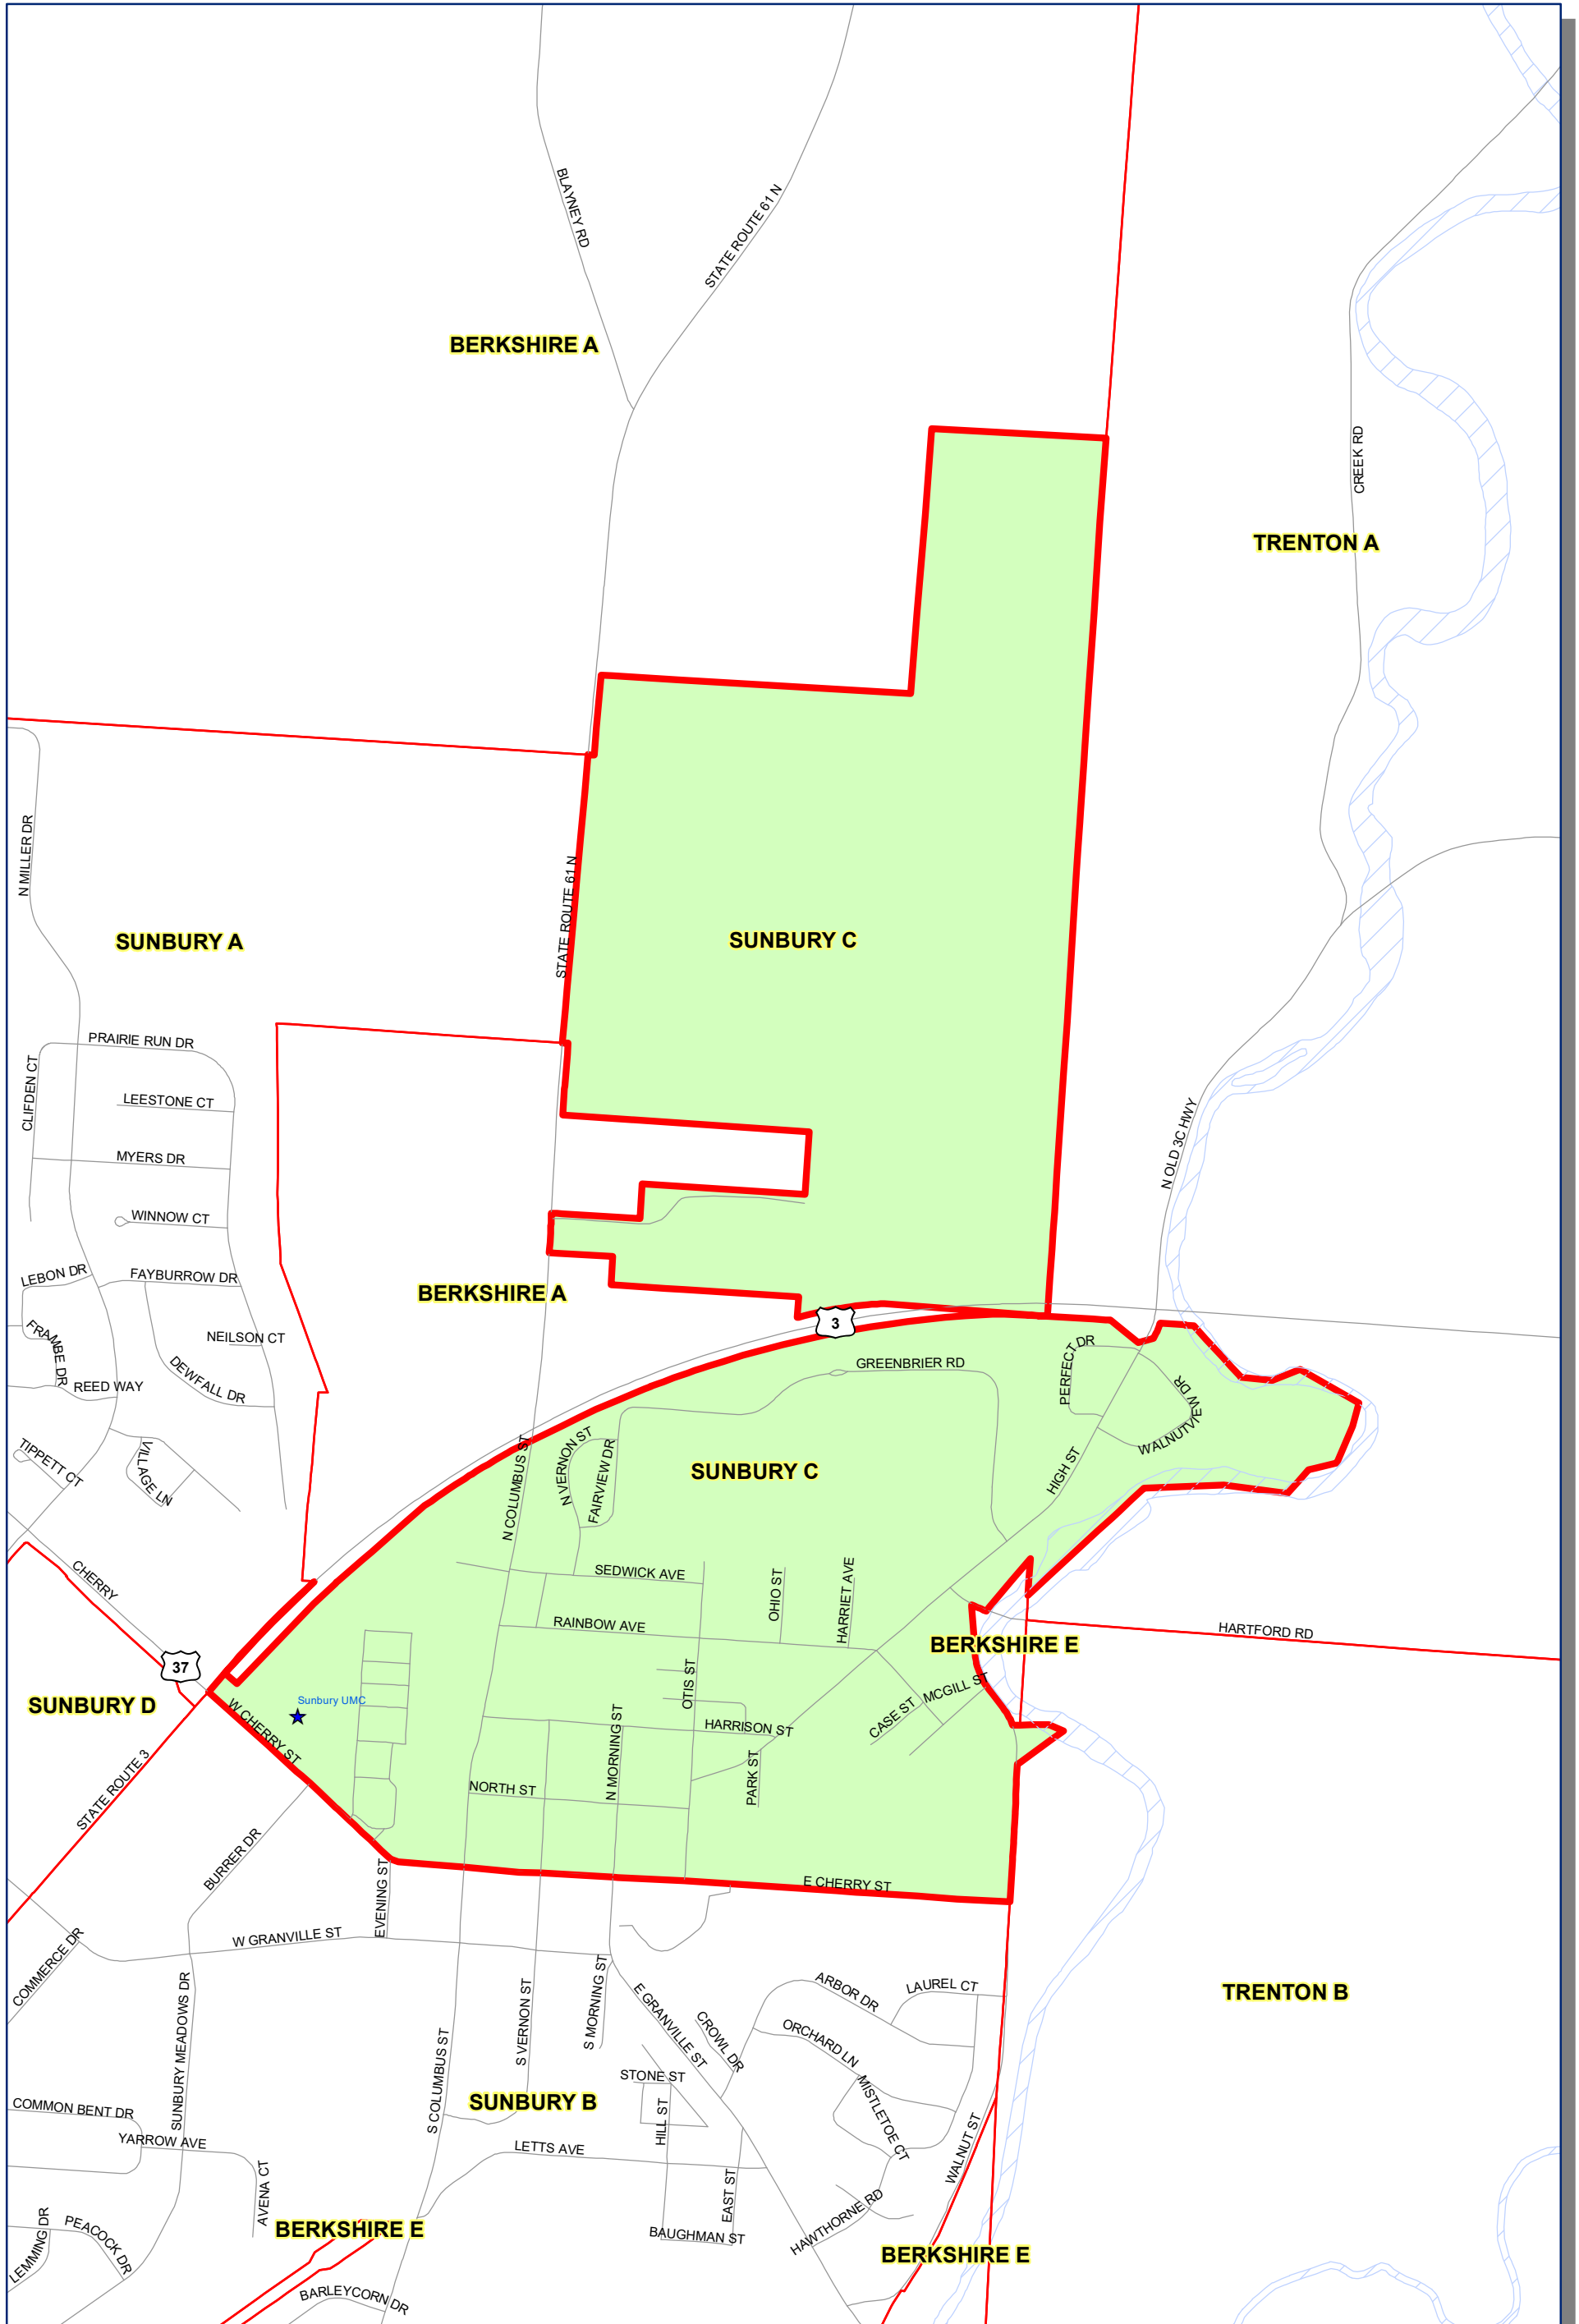

Polling Place:
SUNBURY UMC
100 W CHERRY ST