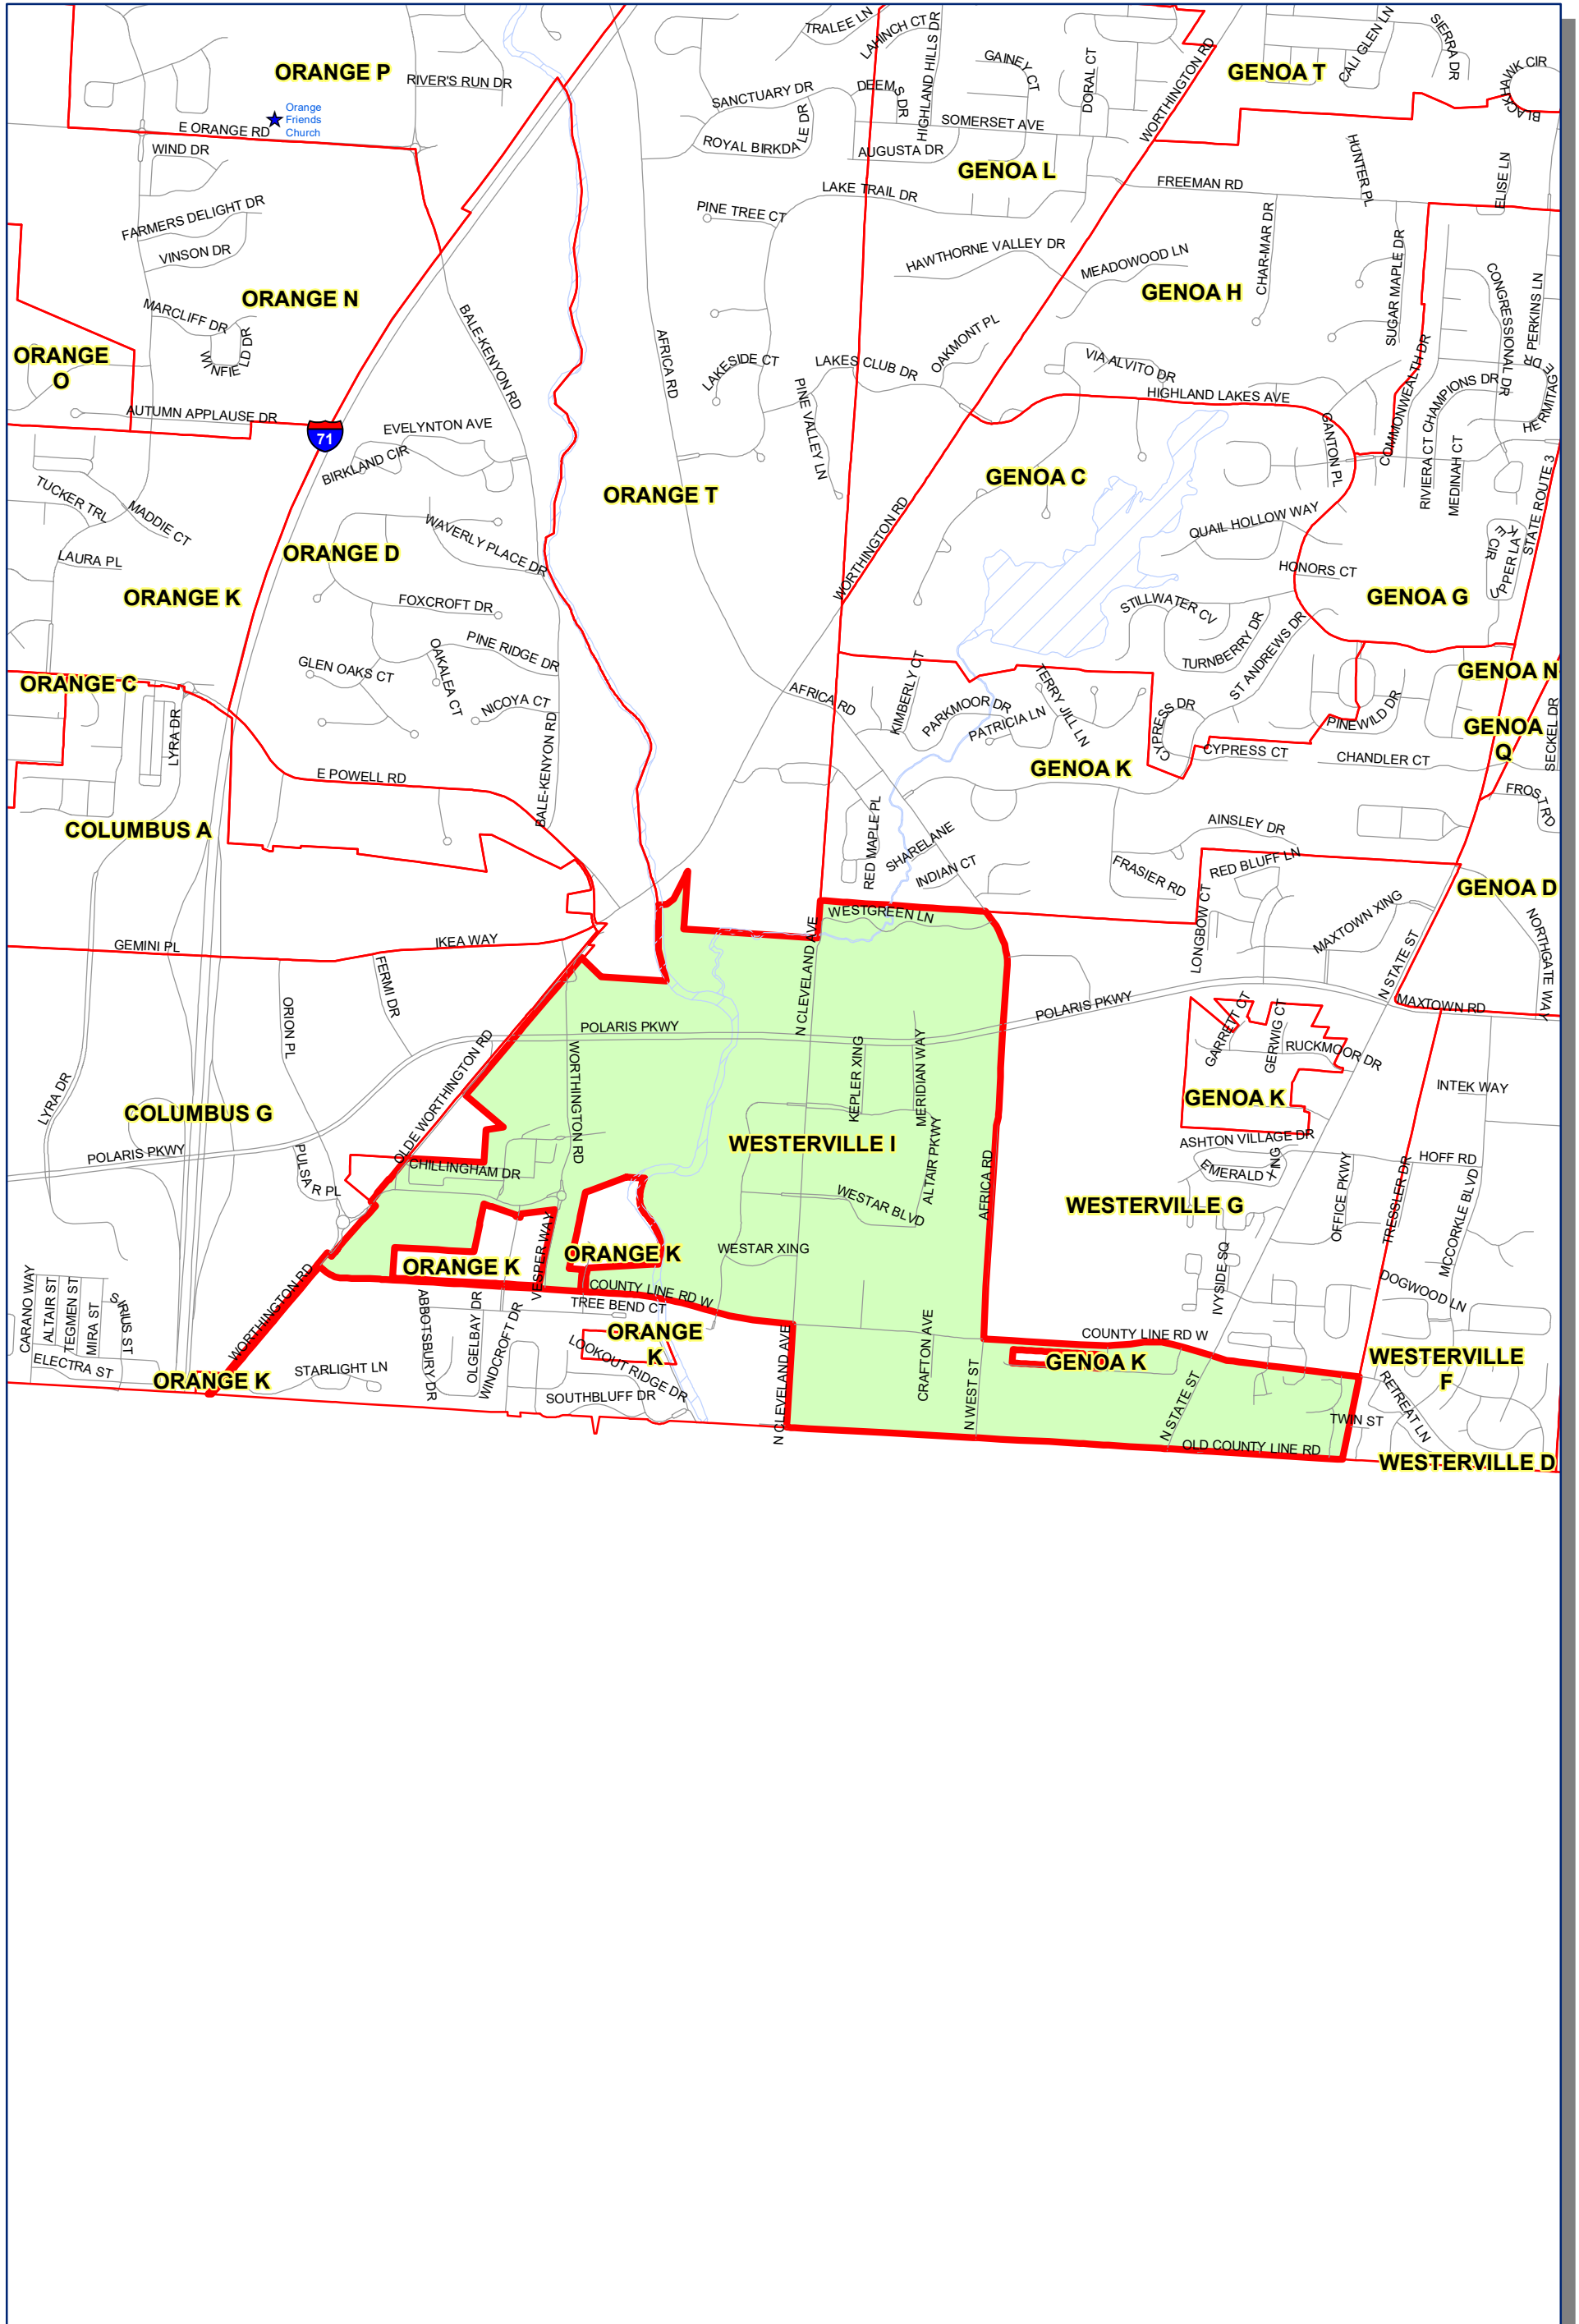

Polling Place:
WESTERVILLE COMMUNITY CENTER
770 COUNTY LINE RD

The Precinct and Polling Places information has been provided by Delaware County Board of Elections and is updated as of September 2022. Please contact the Board of Elections at 740-833-2080 for the latest updates.

Prepared by: Delaware County Auditor's GIS Office
September 2022