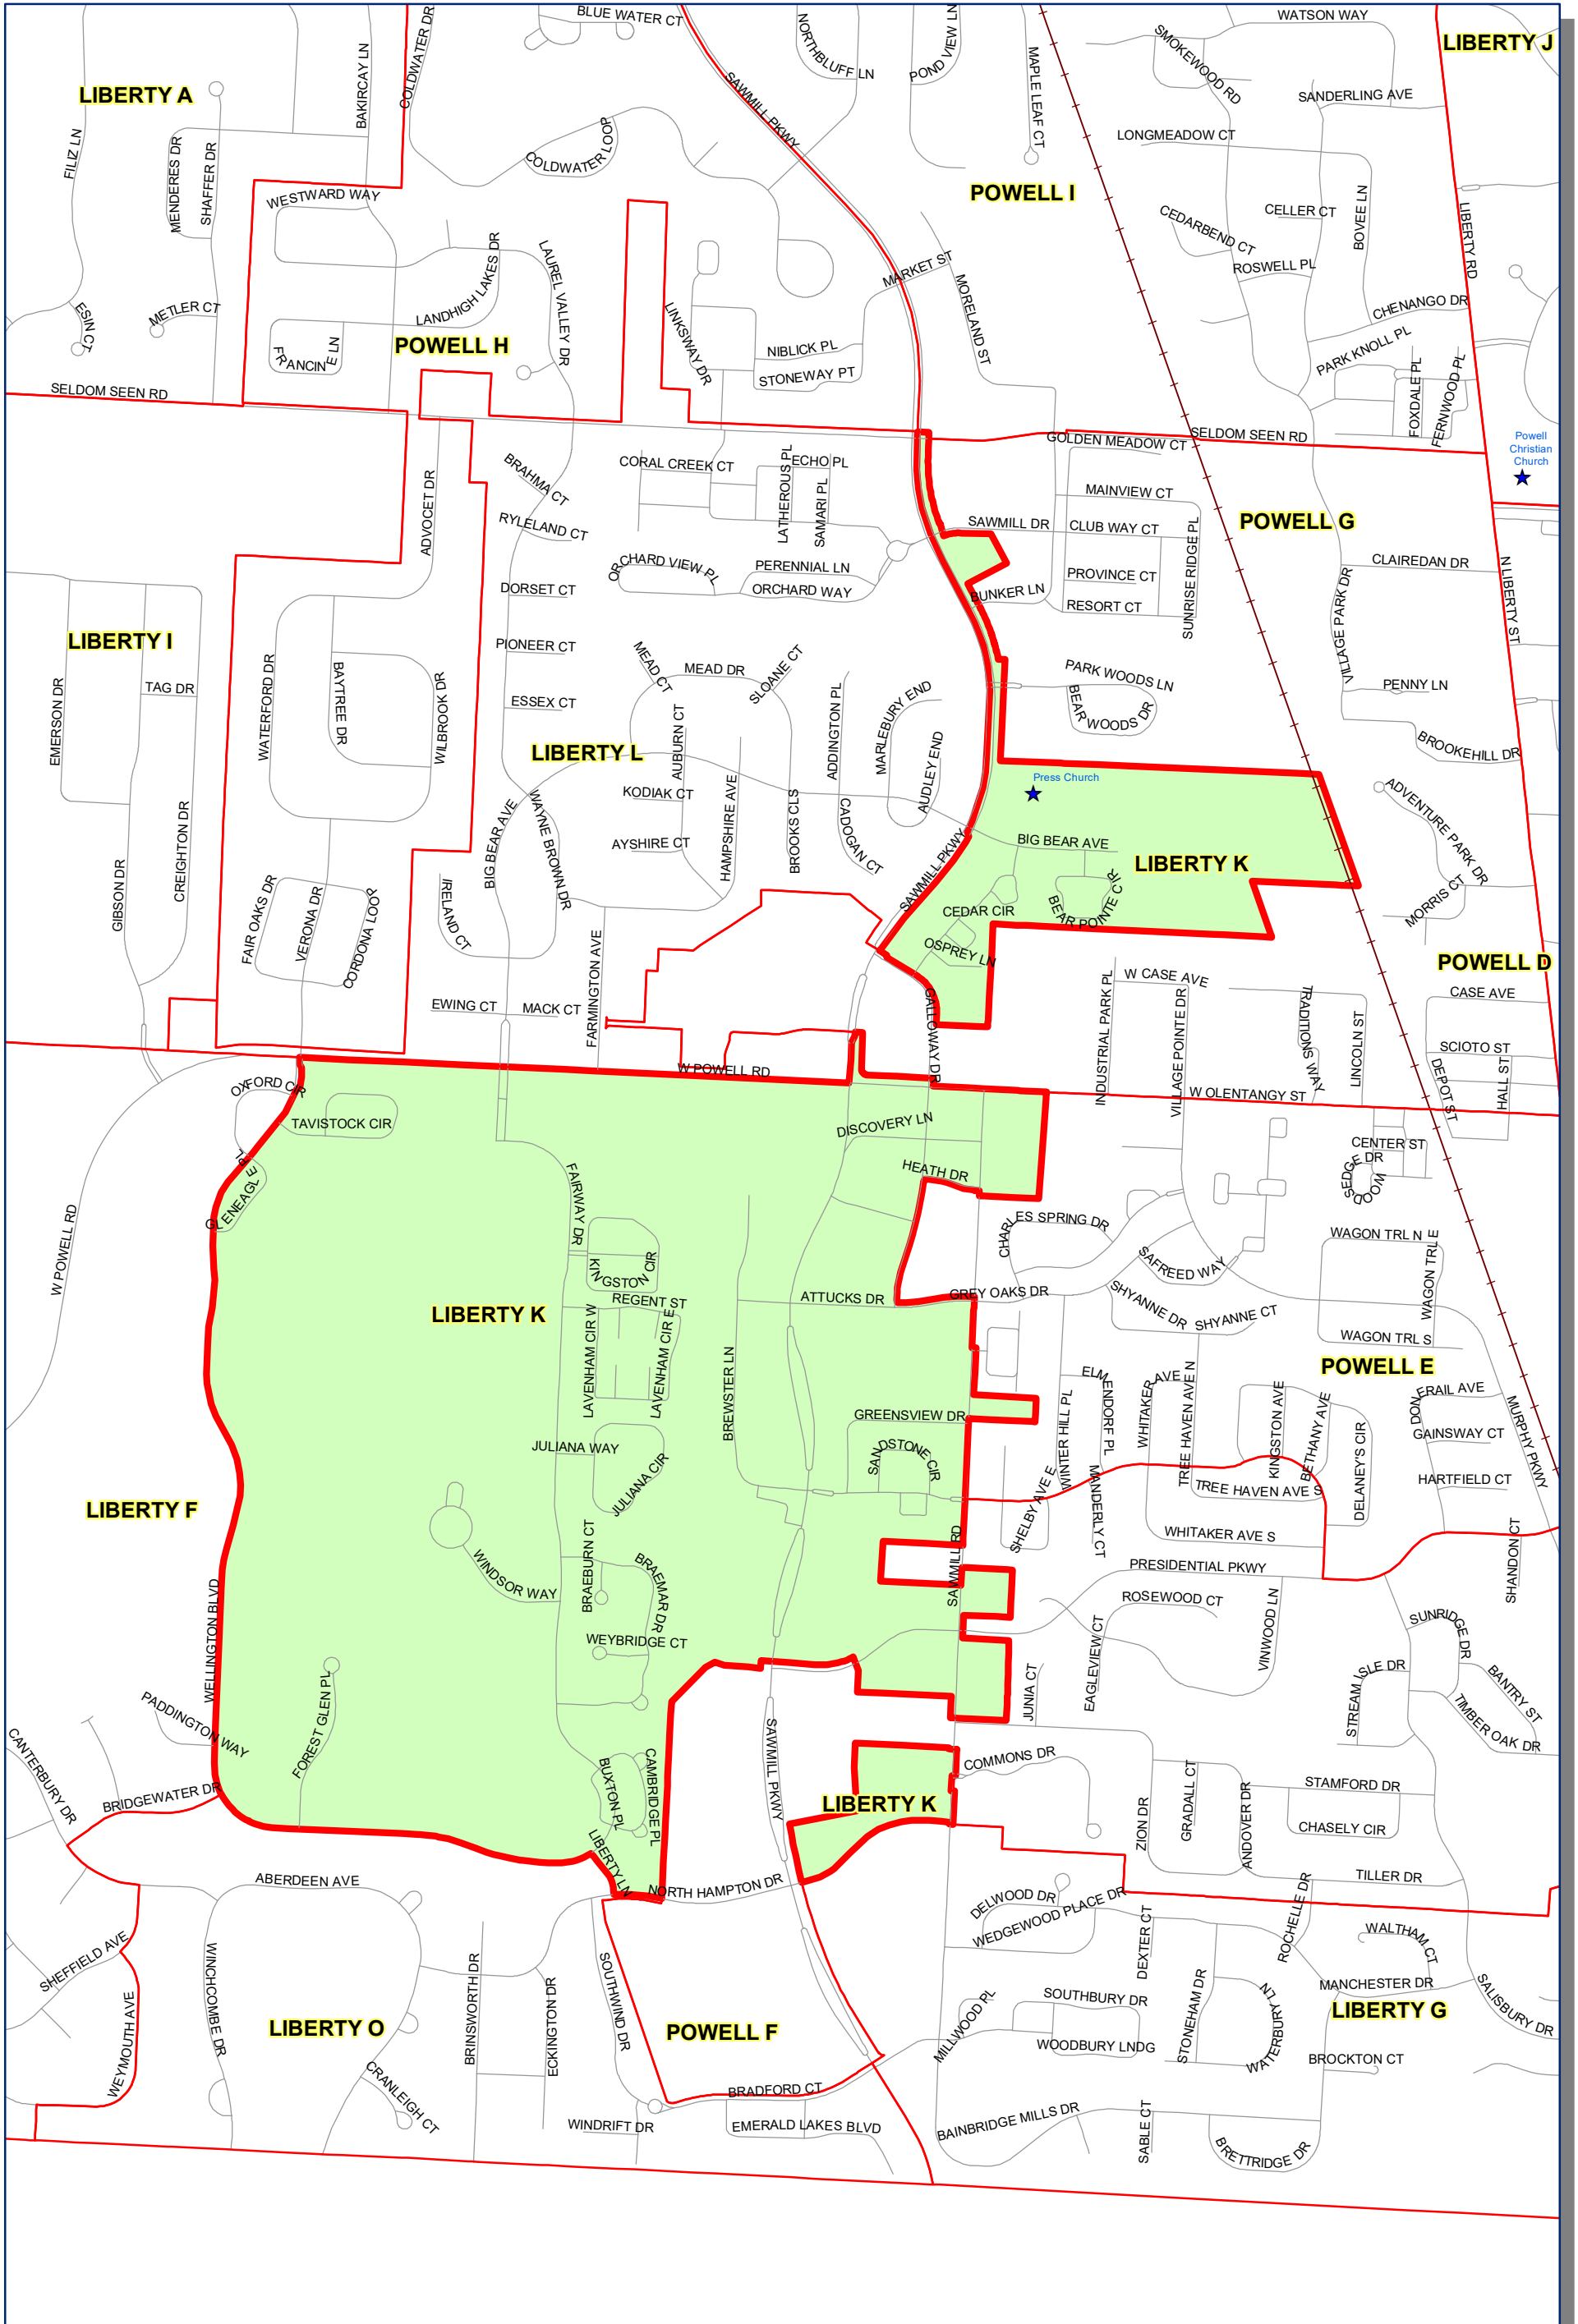

Polling Place:
PRESS CHURCH
8794 BIG BEAR AVE

The Precinct and Polling Places information has been provided by Delaware County Board of Elections and is updated as of September 2022. Please contact the Board of Elections at 740-833-2080 for the latest updates.

Prepared by: Delaware County Auditor's GIS Office
September 2022