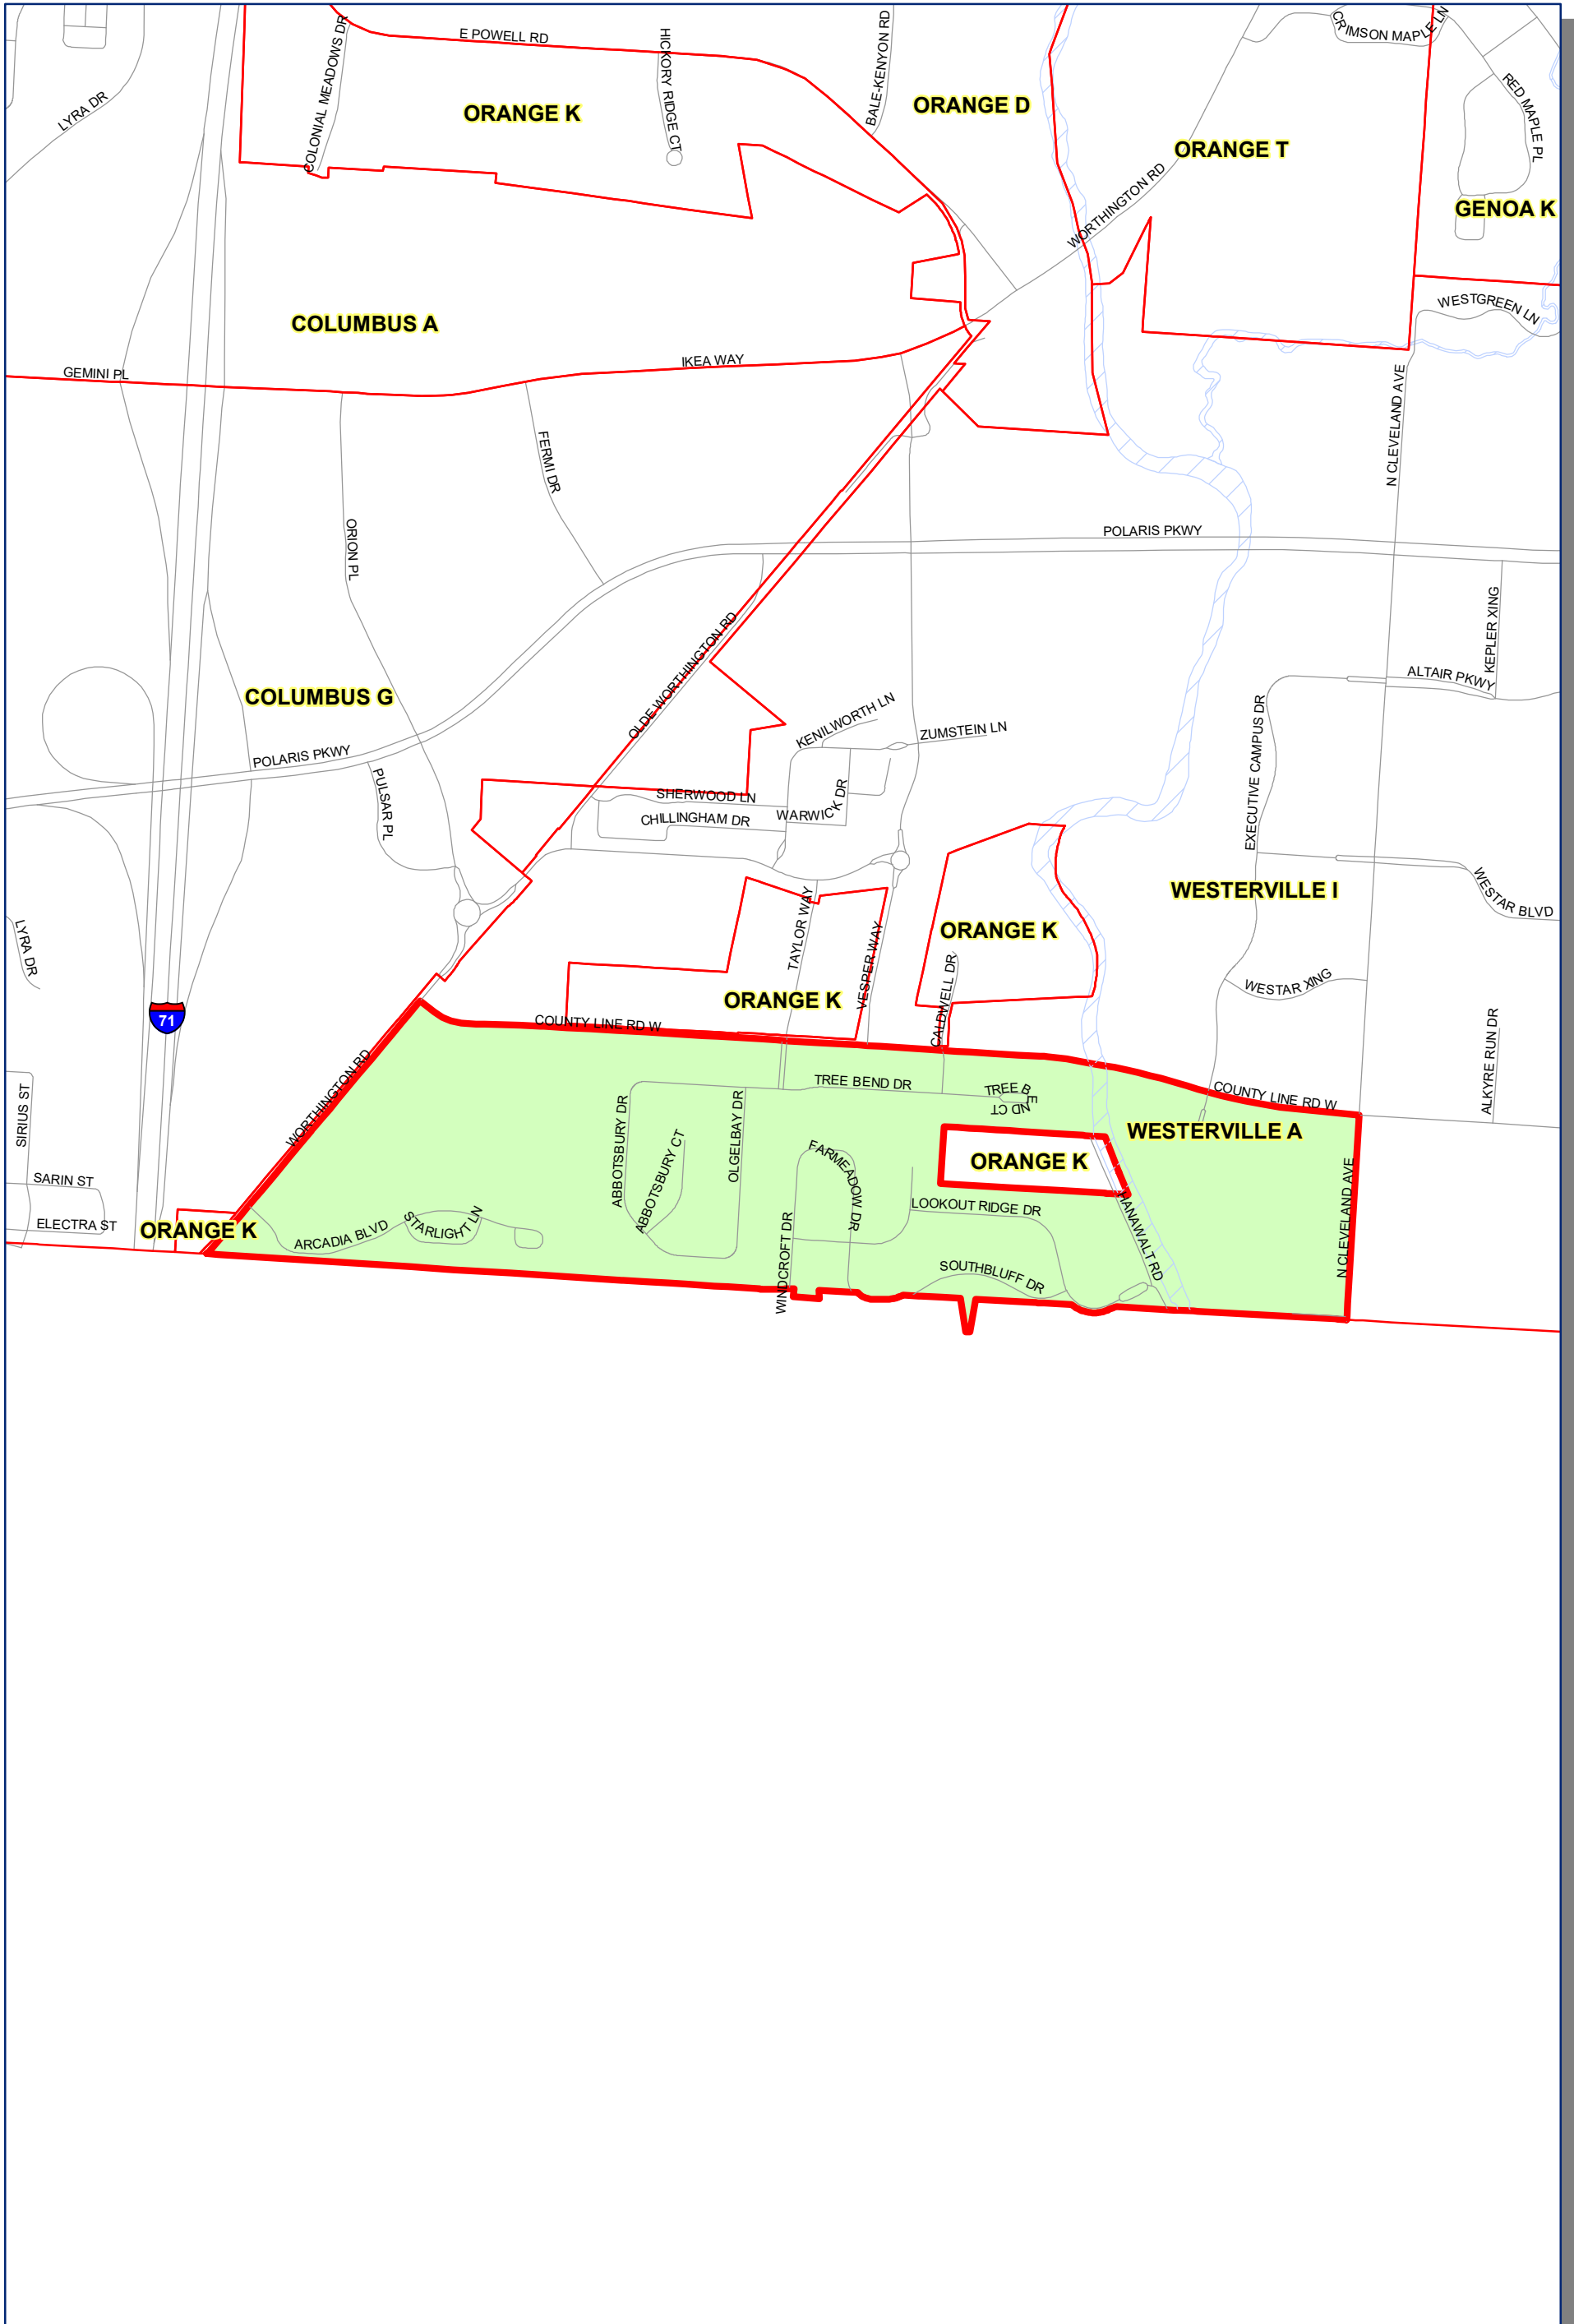

Polling Place:
WESTERVILLE COMMUNITY CENTER
770 COUNTY LINE RD

The Precinct and Polling Places information has been provided by Delaware County Board of Elections and is updated as of September 2022. Please contact the Board of Elections at 740-833-2080 for the latest updates.

Prepared by: Delaware County Auditor's GIS Office
September 2022