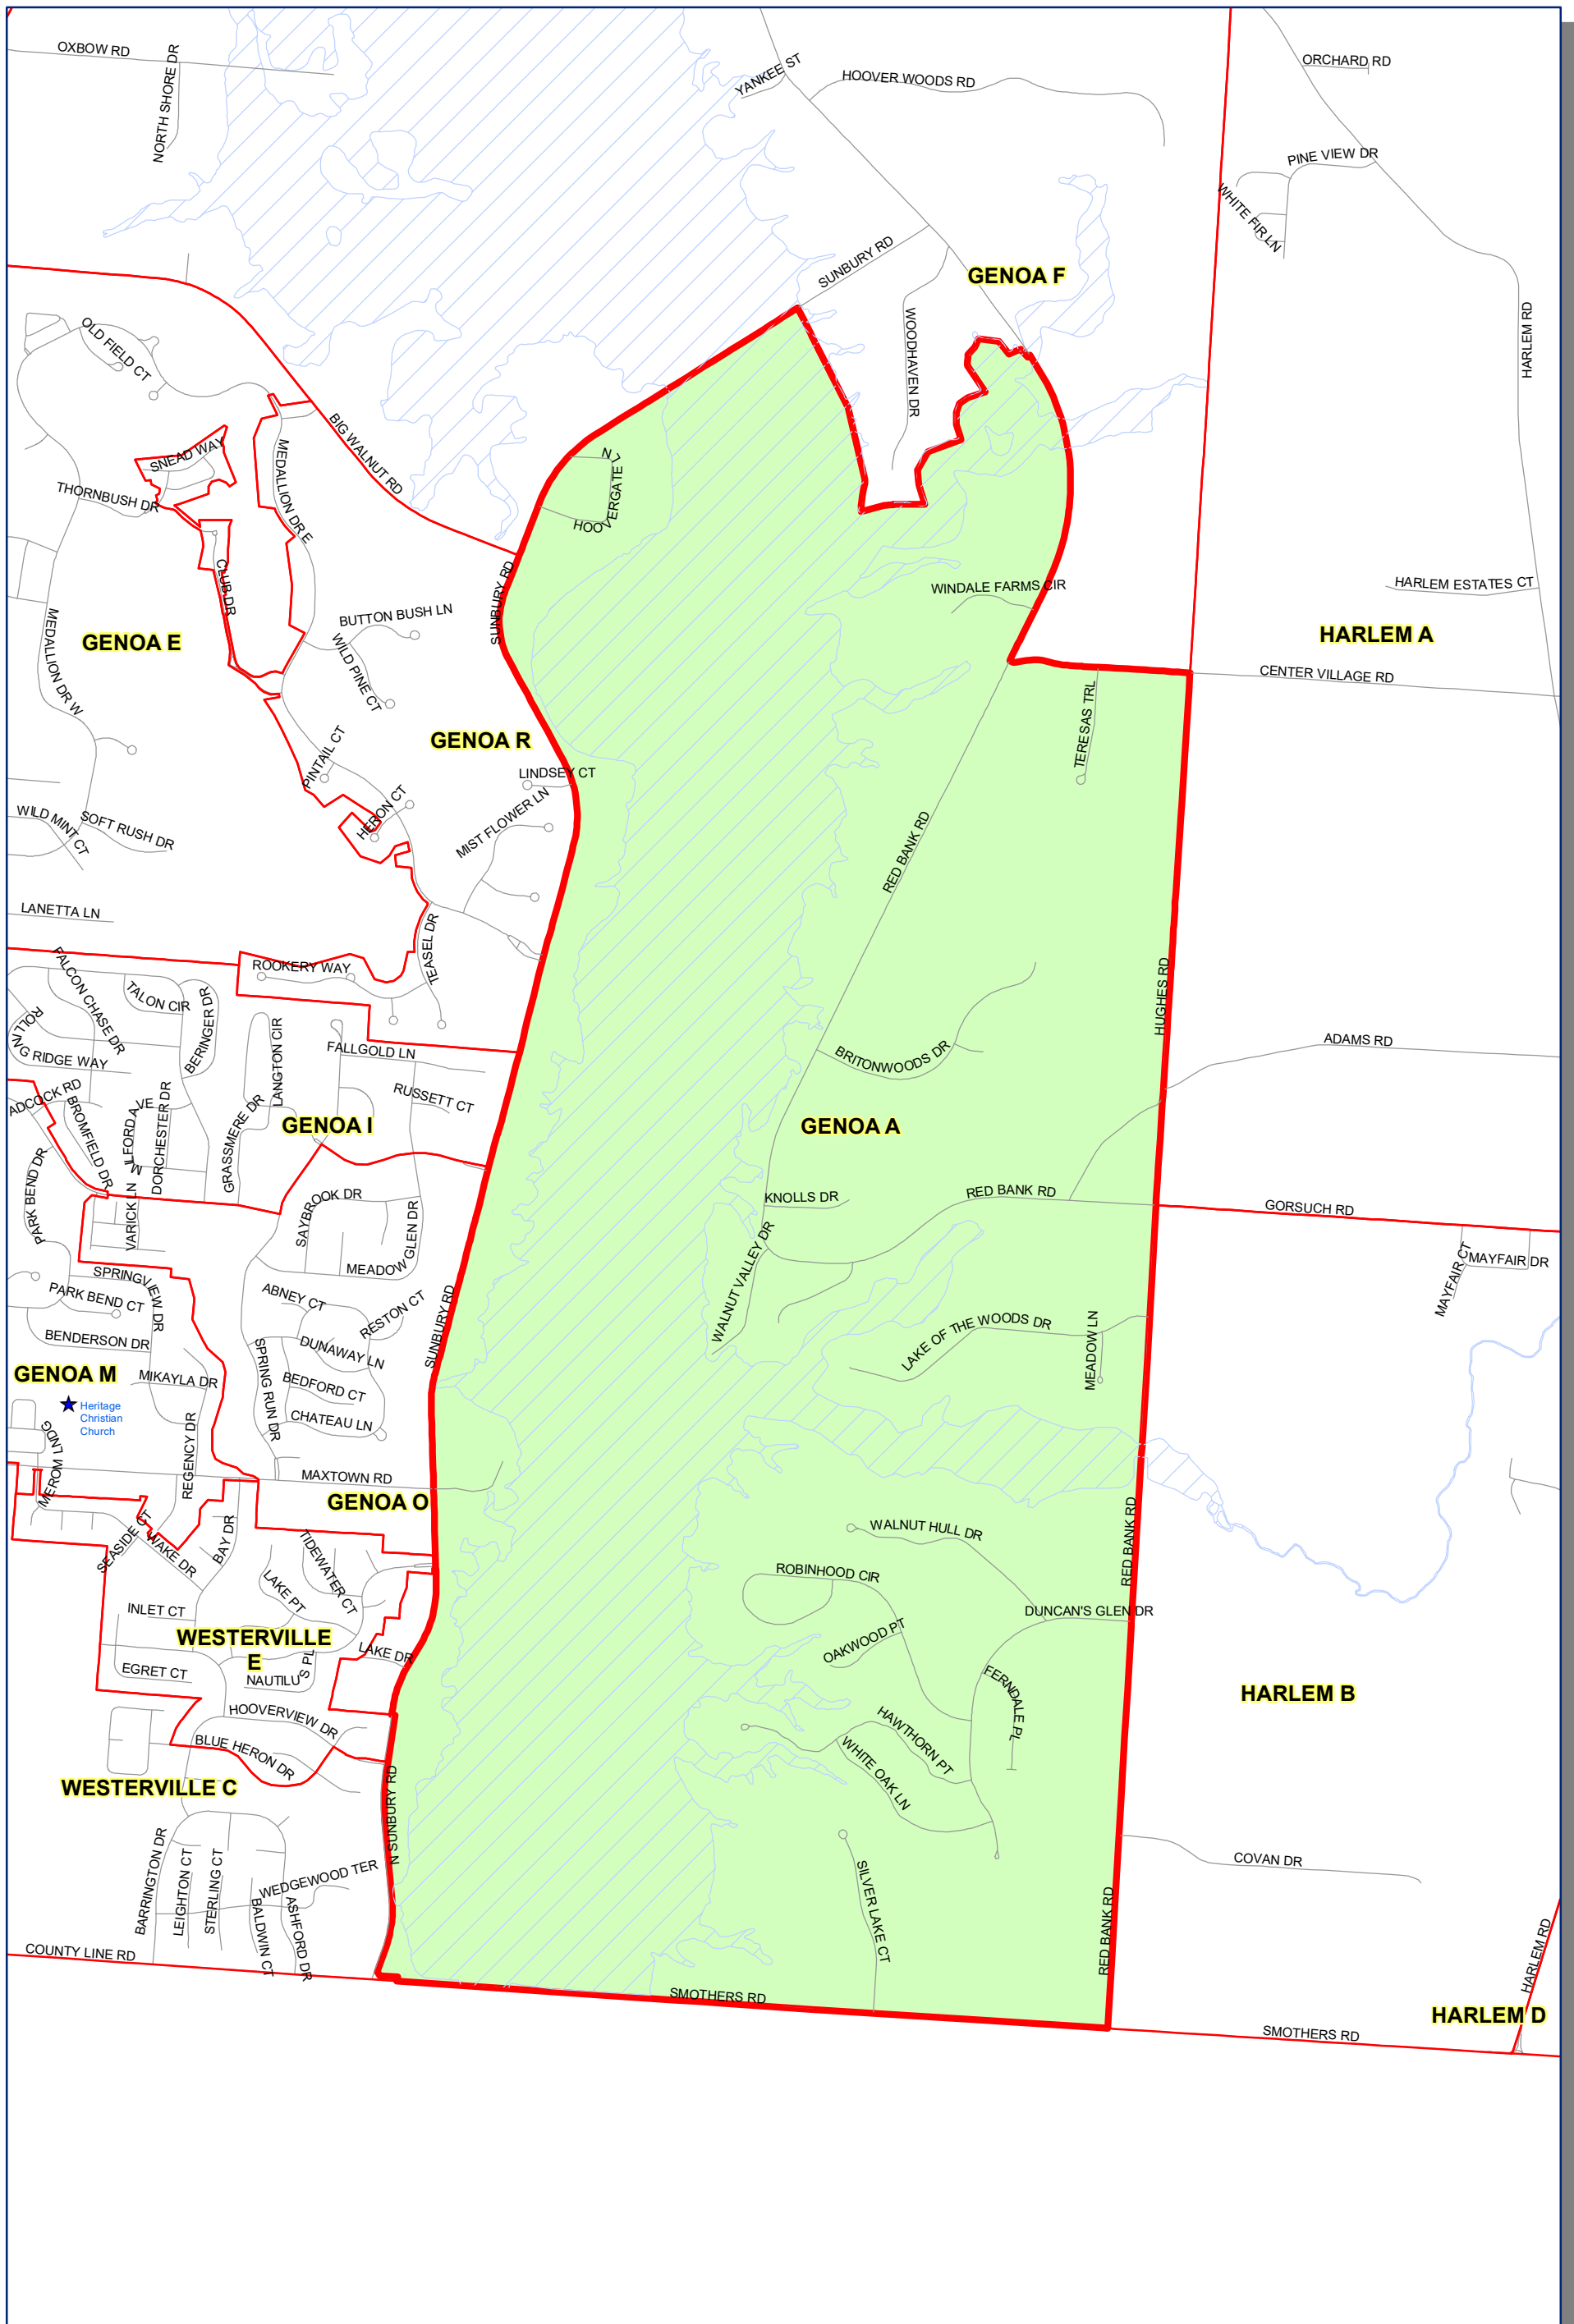

Polling Place:
HARLEM ROAD UMC
5520 HARLEM RD

The Precinct and Polling Places information has been provided by Delaware County Board of Elections and is updated as of September 2022. Please contact the Board of Elections at 740-833-2080 for the latest updates.

Prepared by: Delaware County Auditor's GIS Office
September 2022