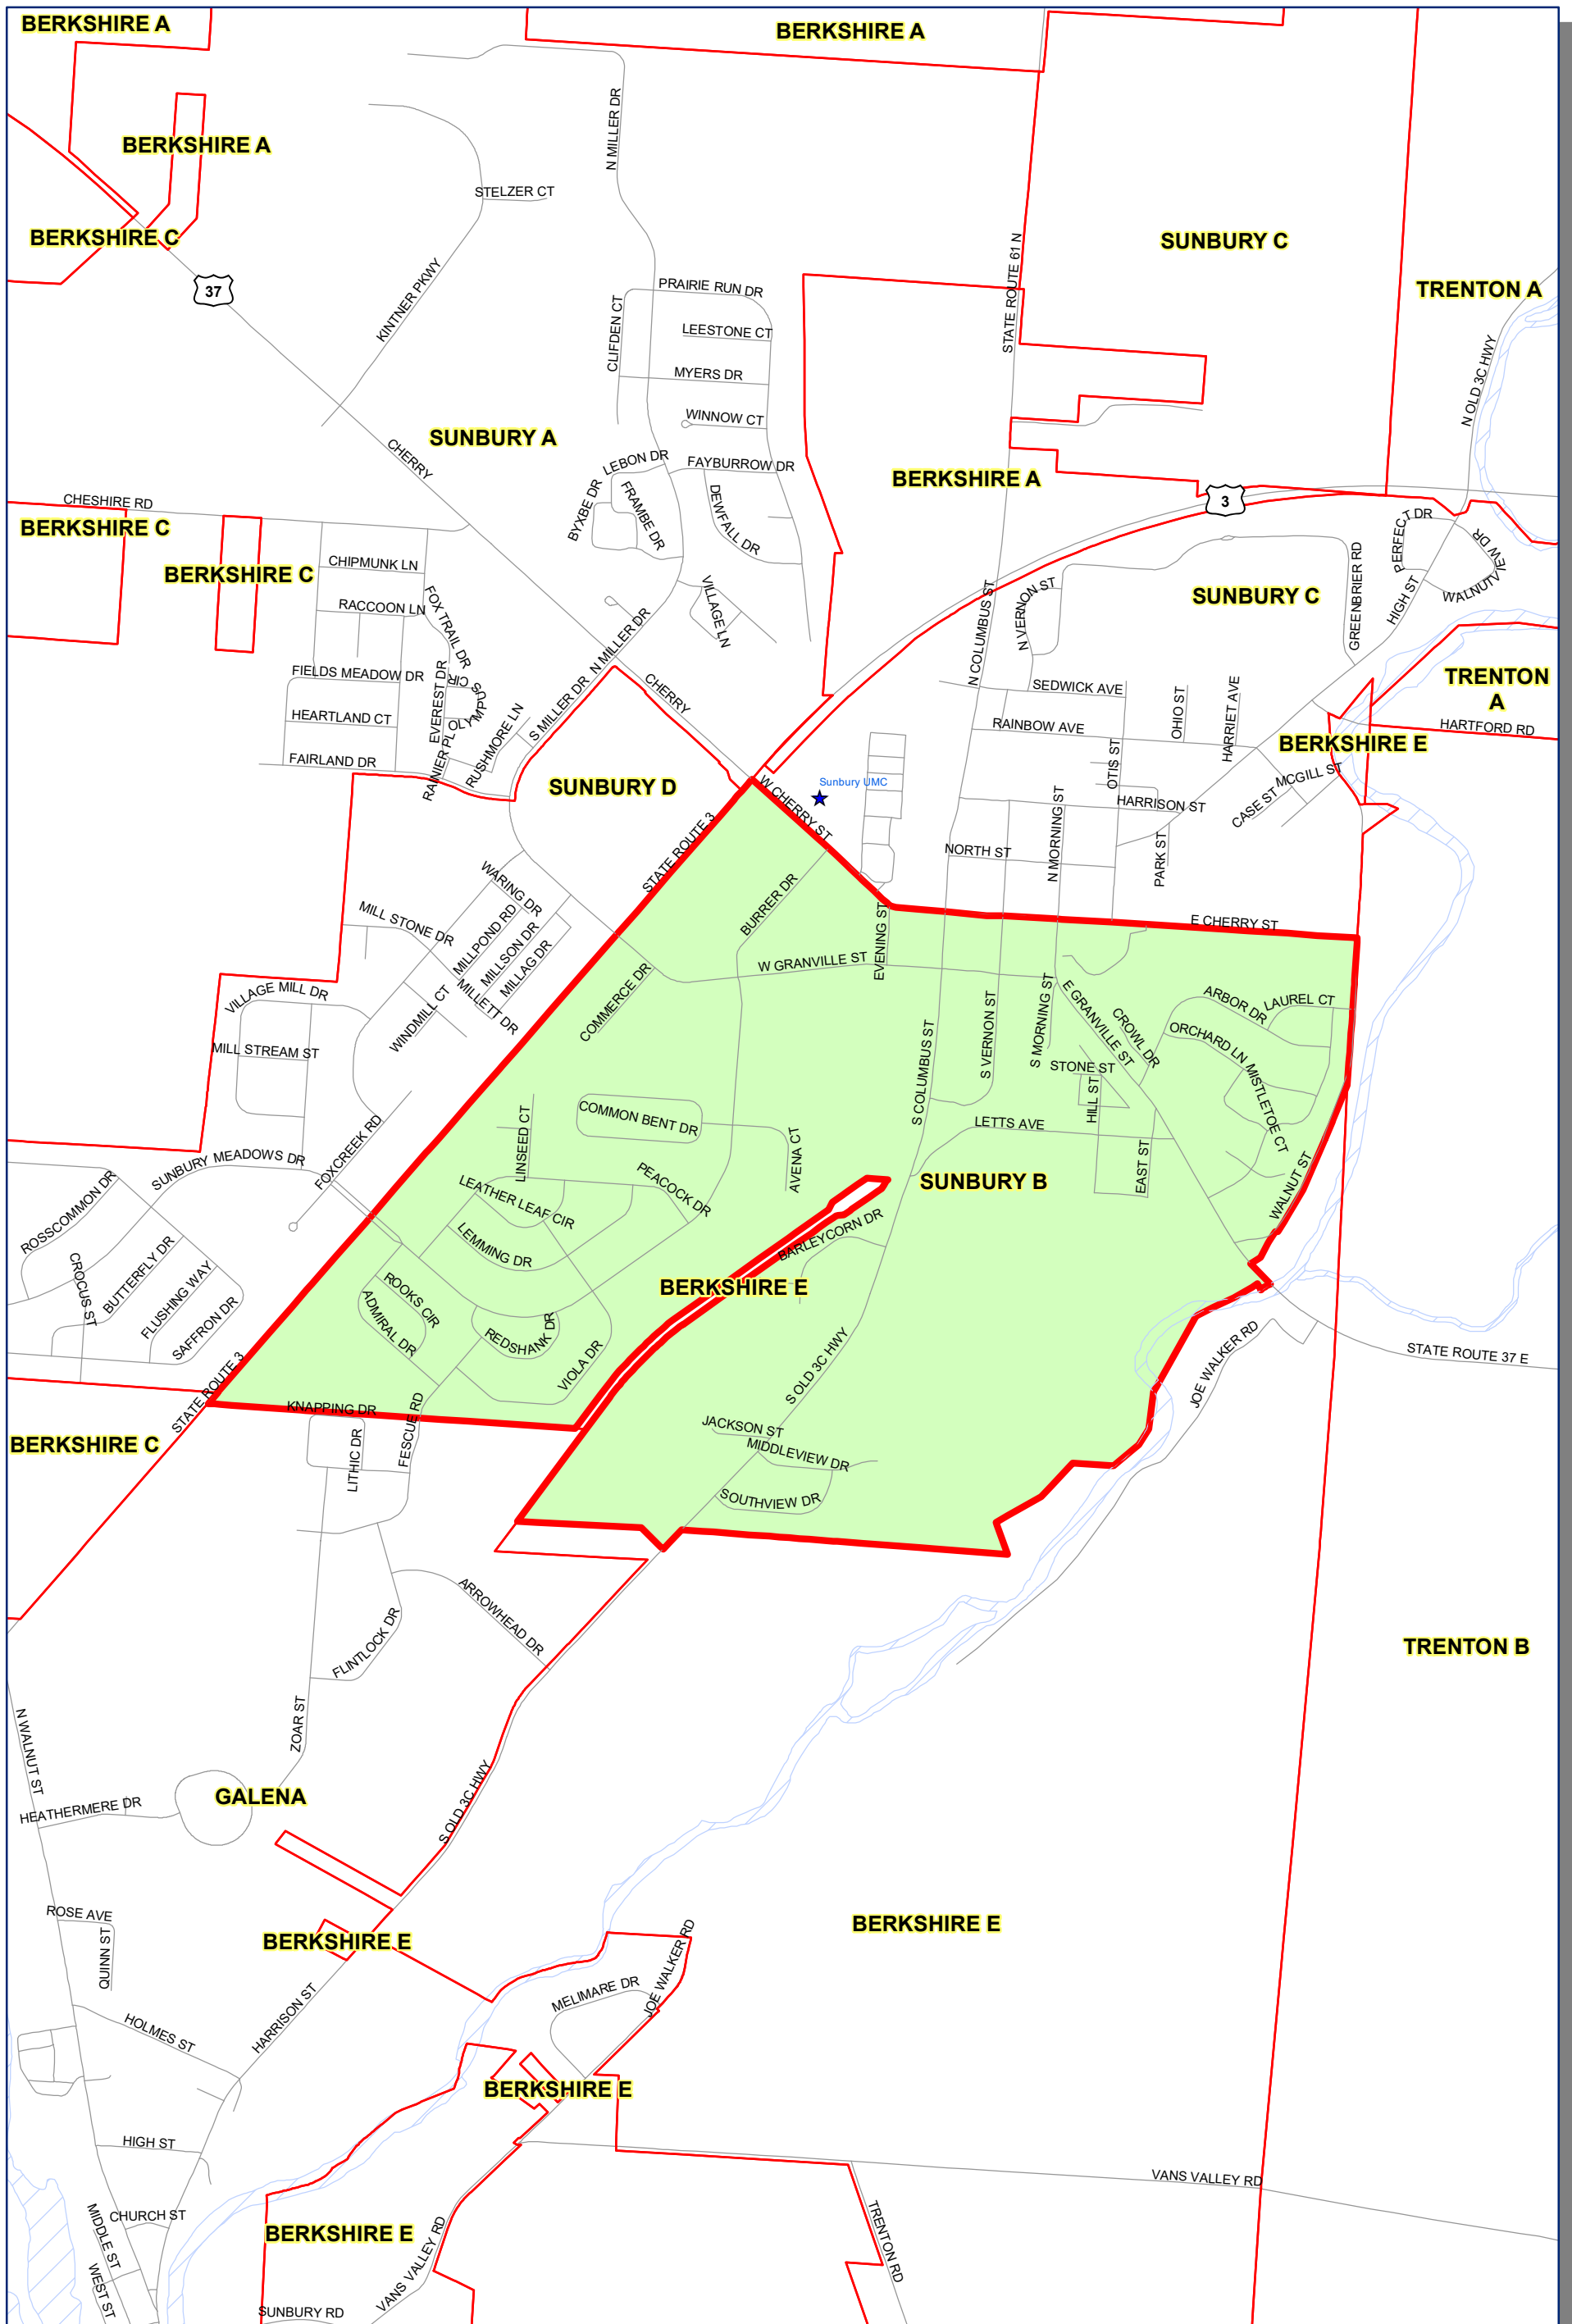

Polling Place:
SUNBURY UMC
100 W CHERRY ST

The Precinct and Polling Places information has been provided by Delaware County Board of Elections and is updated as of September 2022. Please contact the Board of Elections at 740-833-2080 for the latest updates.

Prepared by: Delaware County Auditor's GIS Office
September 2022