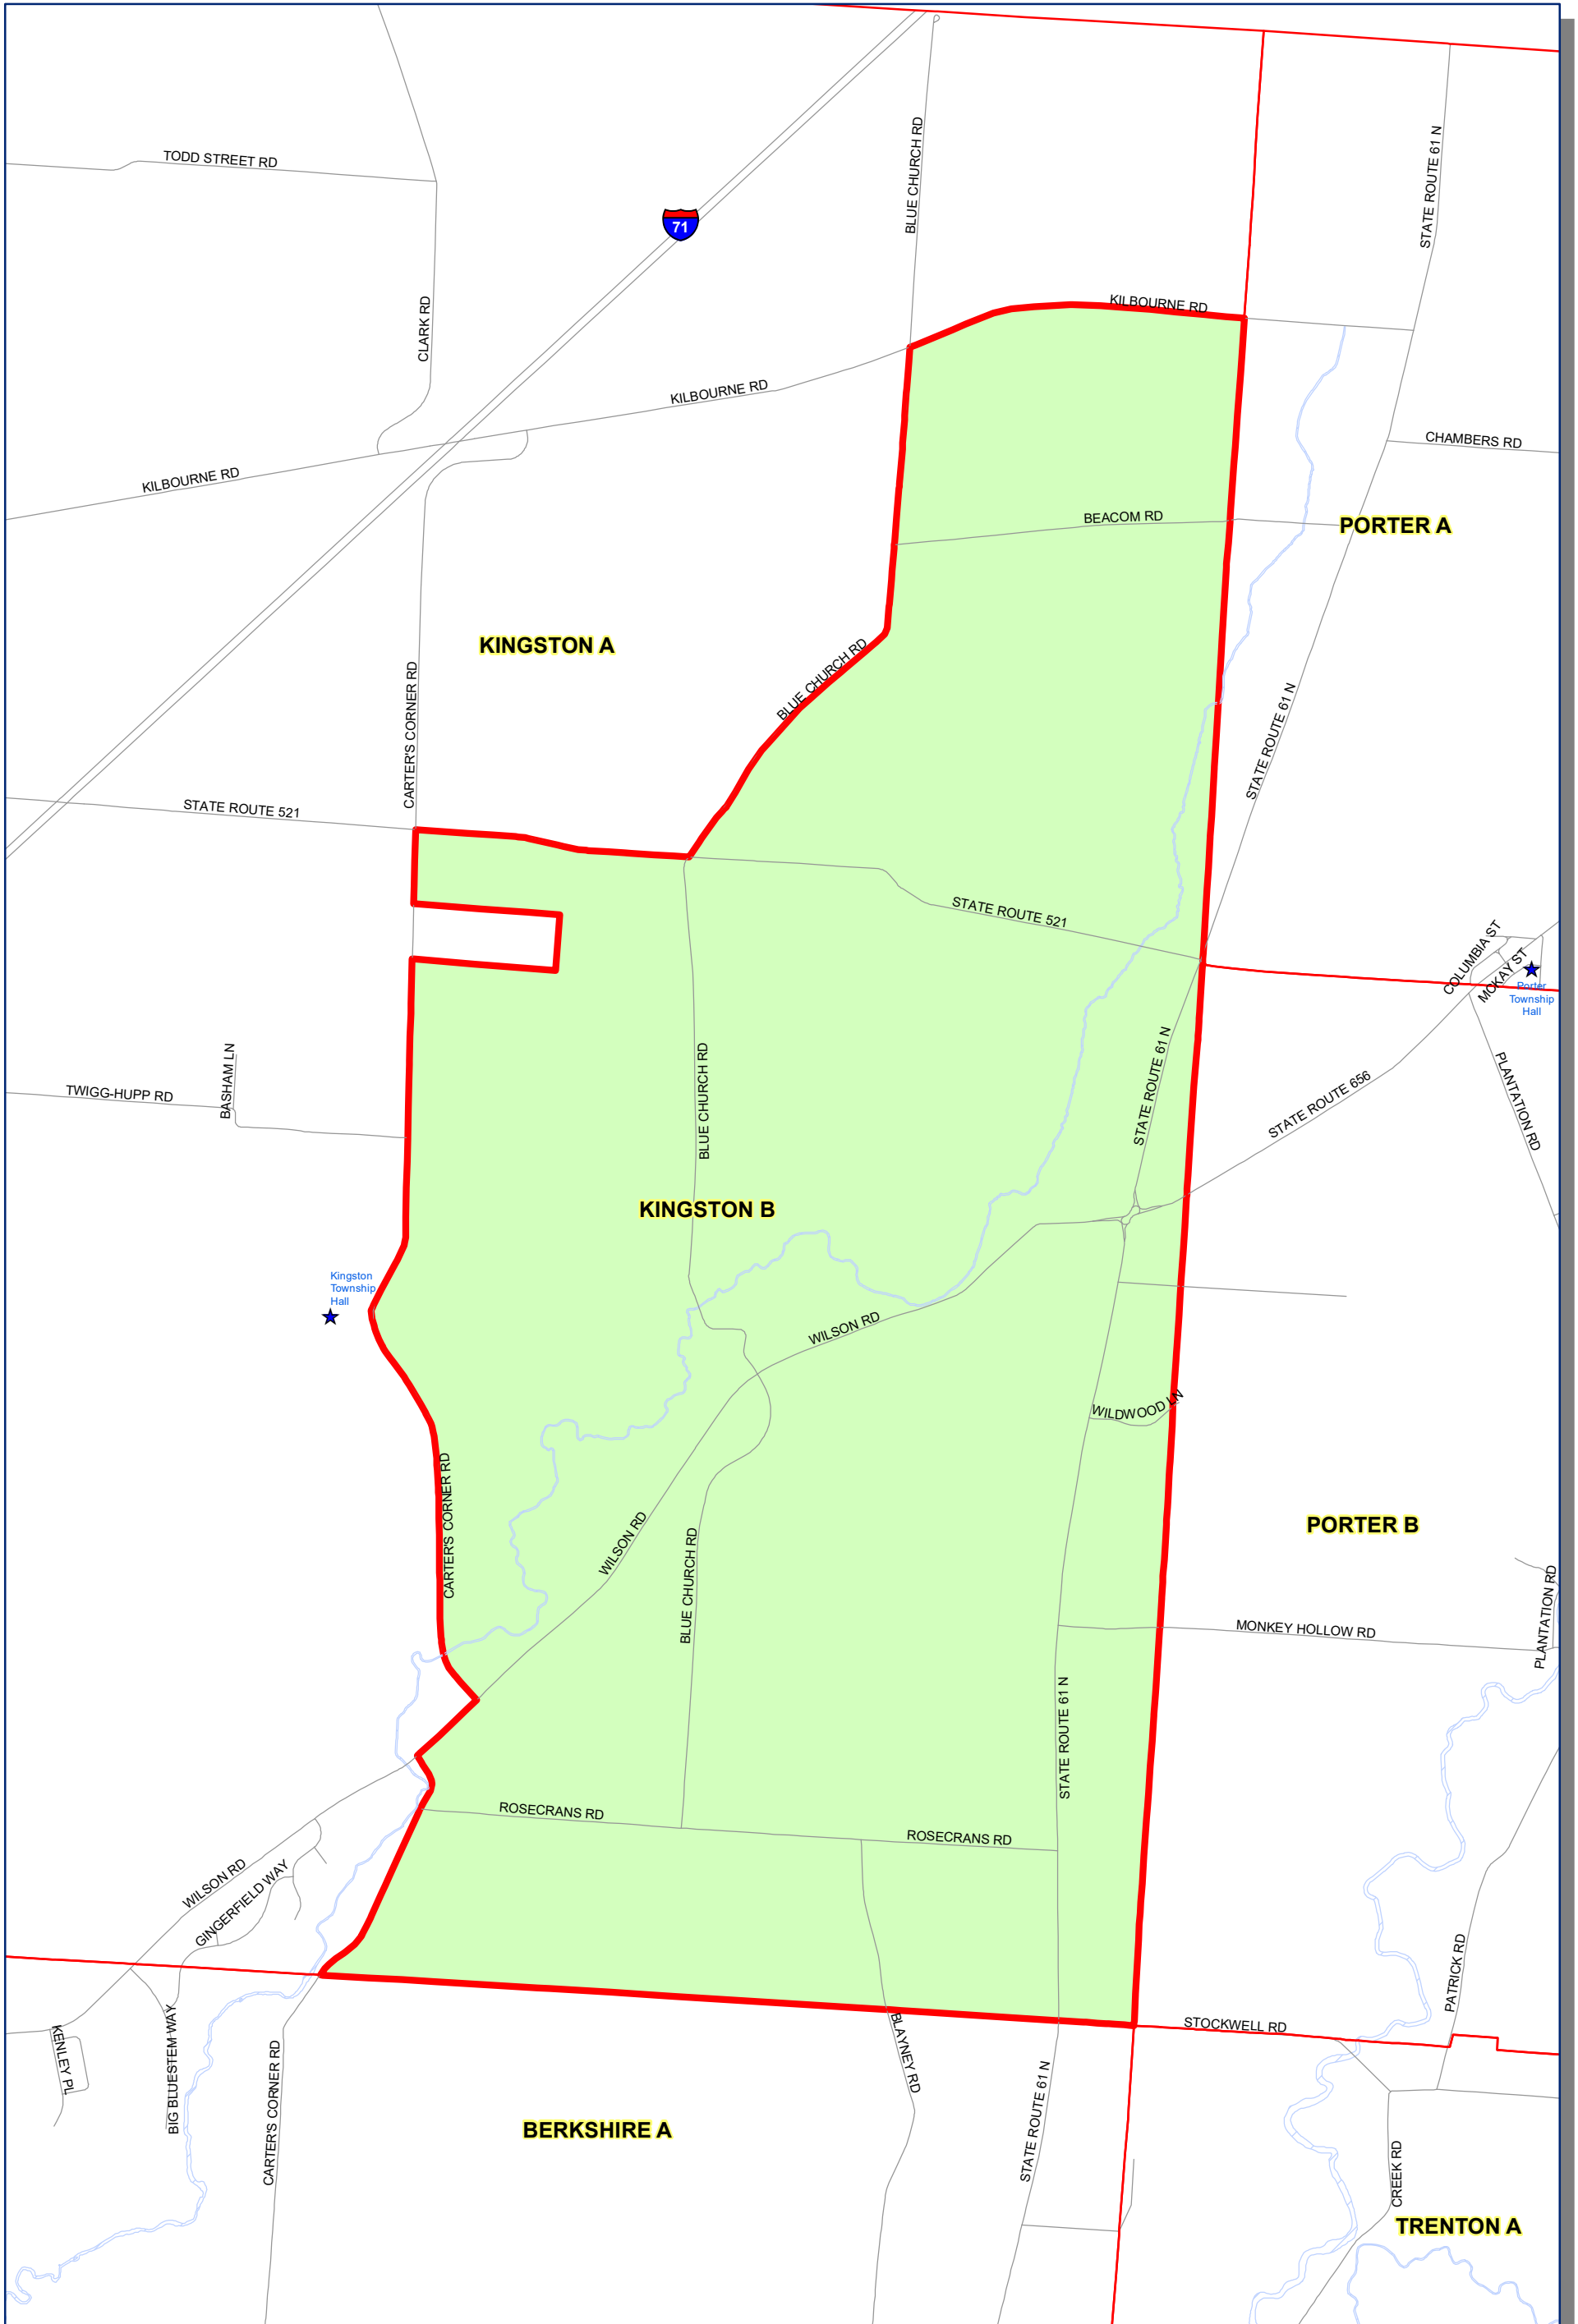

Polling Place:
KINGSTON TOWNSHIP HALL
4063 CARTER'S CORNER RD

The Precinct and Polling Places information has been provided by Delaware County Board of Elections and is updated as of September 2022. Please contact the Board of Elections at 740-833-2080 for the latest updates.

Prepared by: Delaware County Auditor's GIS Office
September 2022