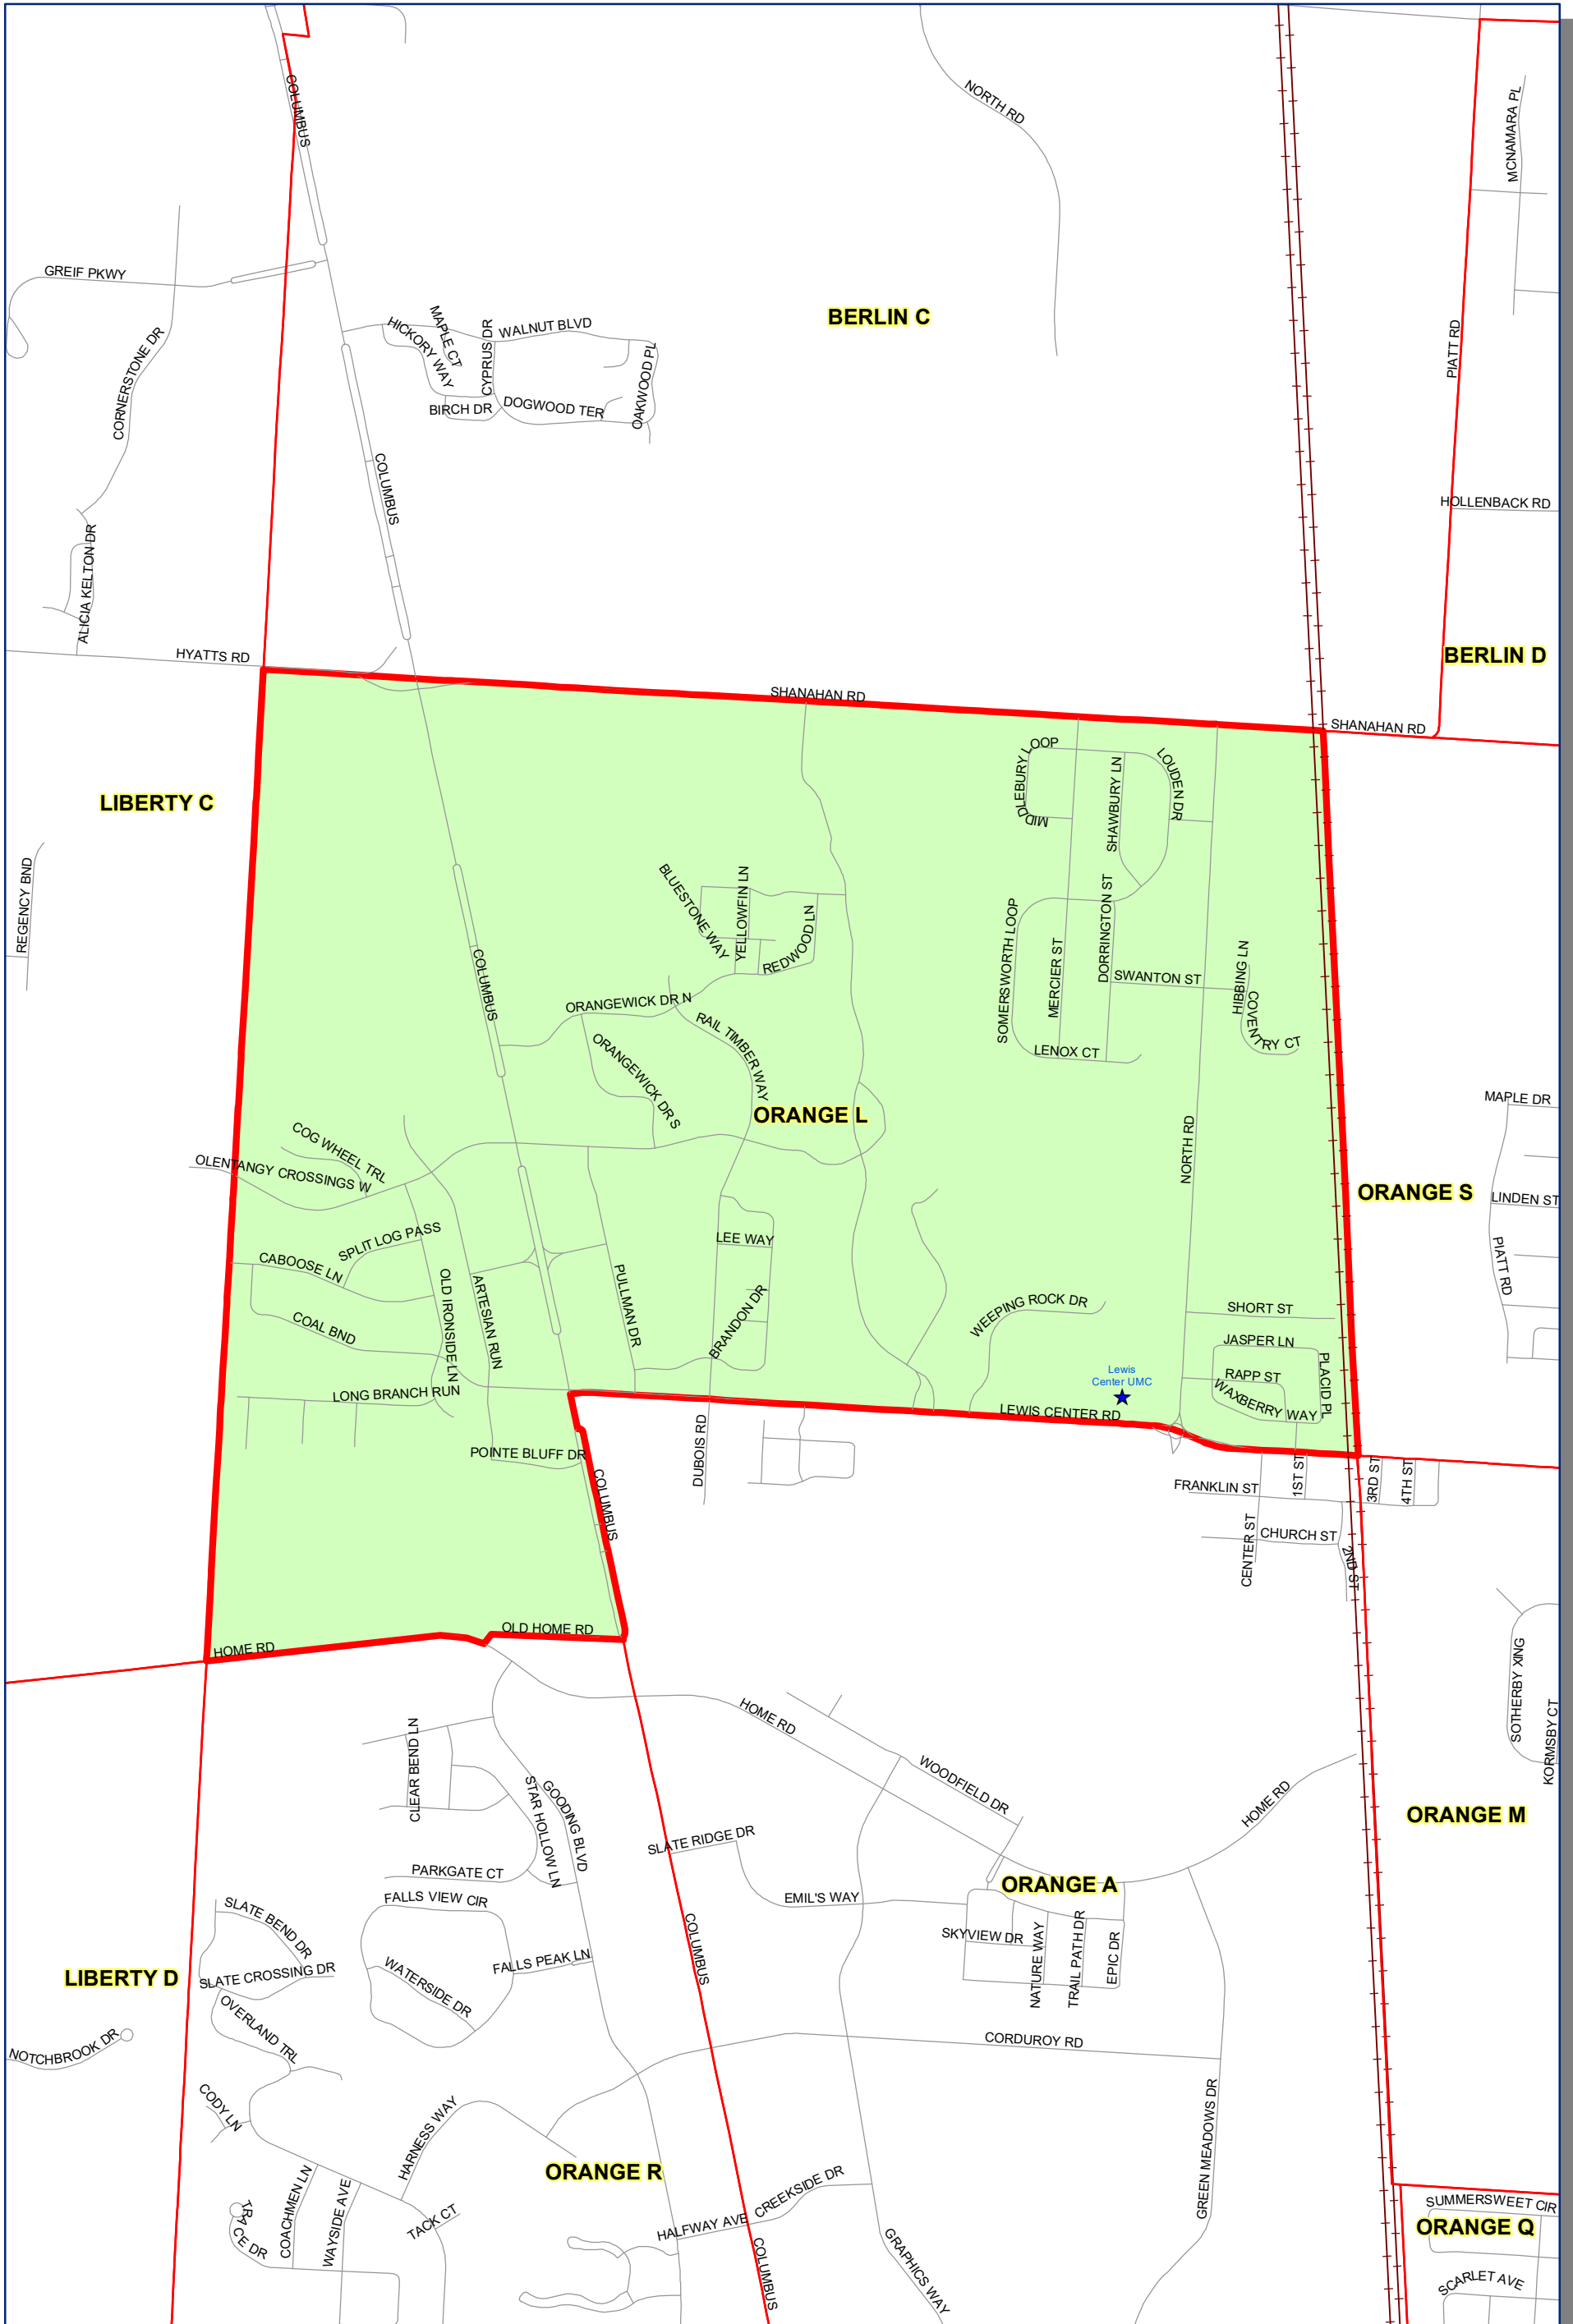

Polling Place:
LEWIS CENTER UMC
1081 LEWIS CENTER RD

The Precinct and Polling Places information has been provided by Delaware County Board of Elections and is updated as of September 2022. Please contact the Board of Elections at 740-833-2080 for the latest updates.