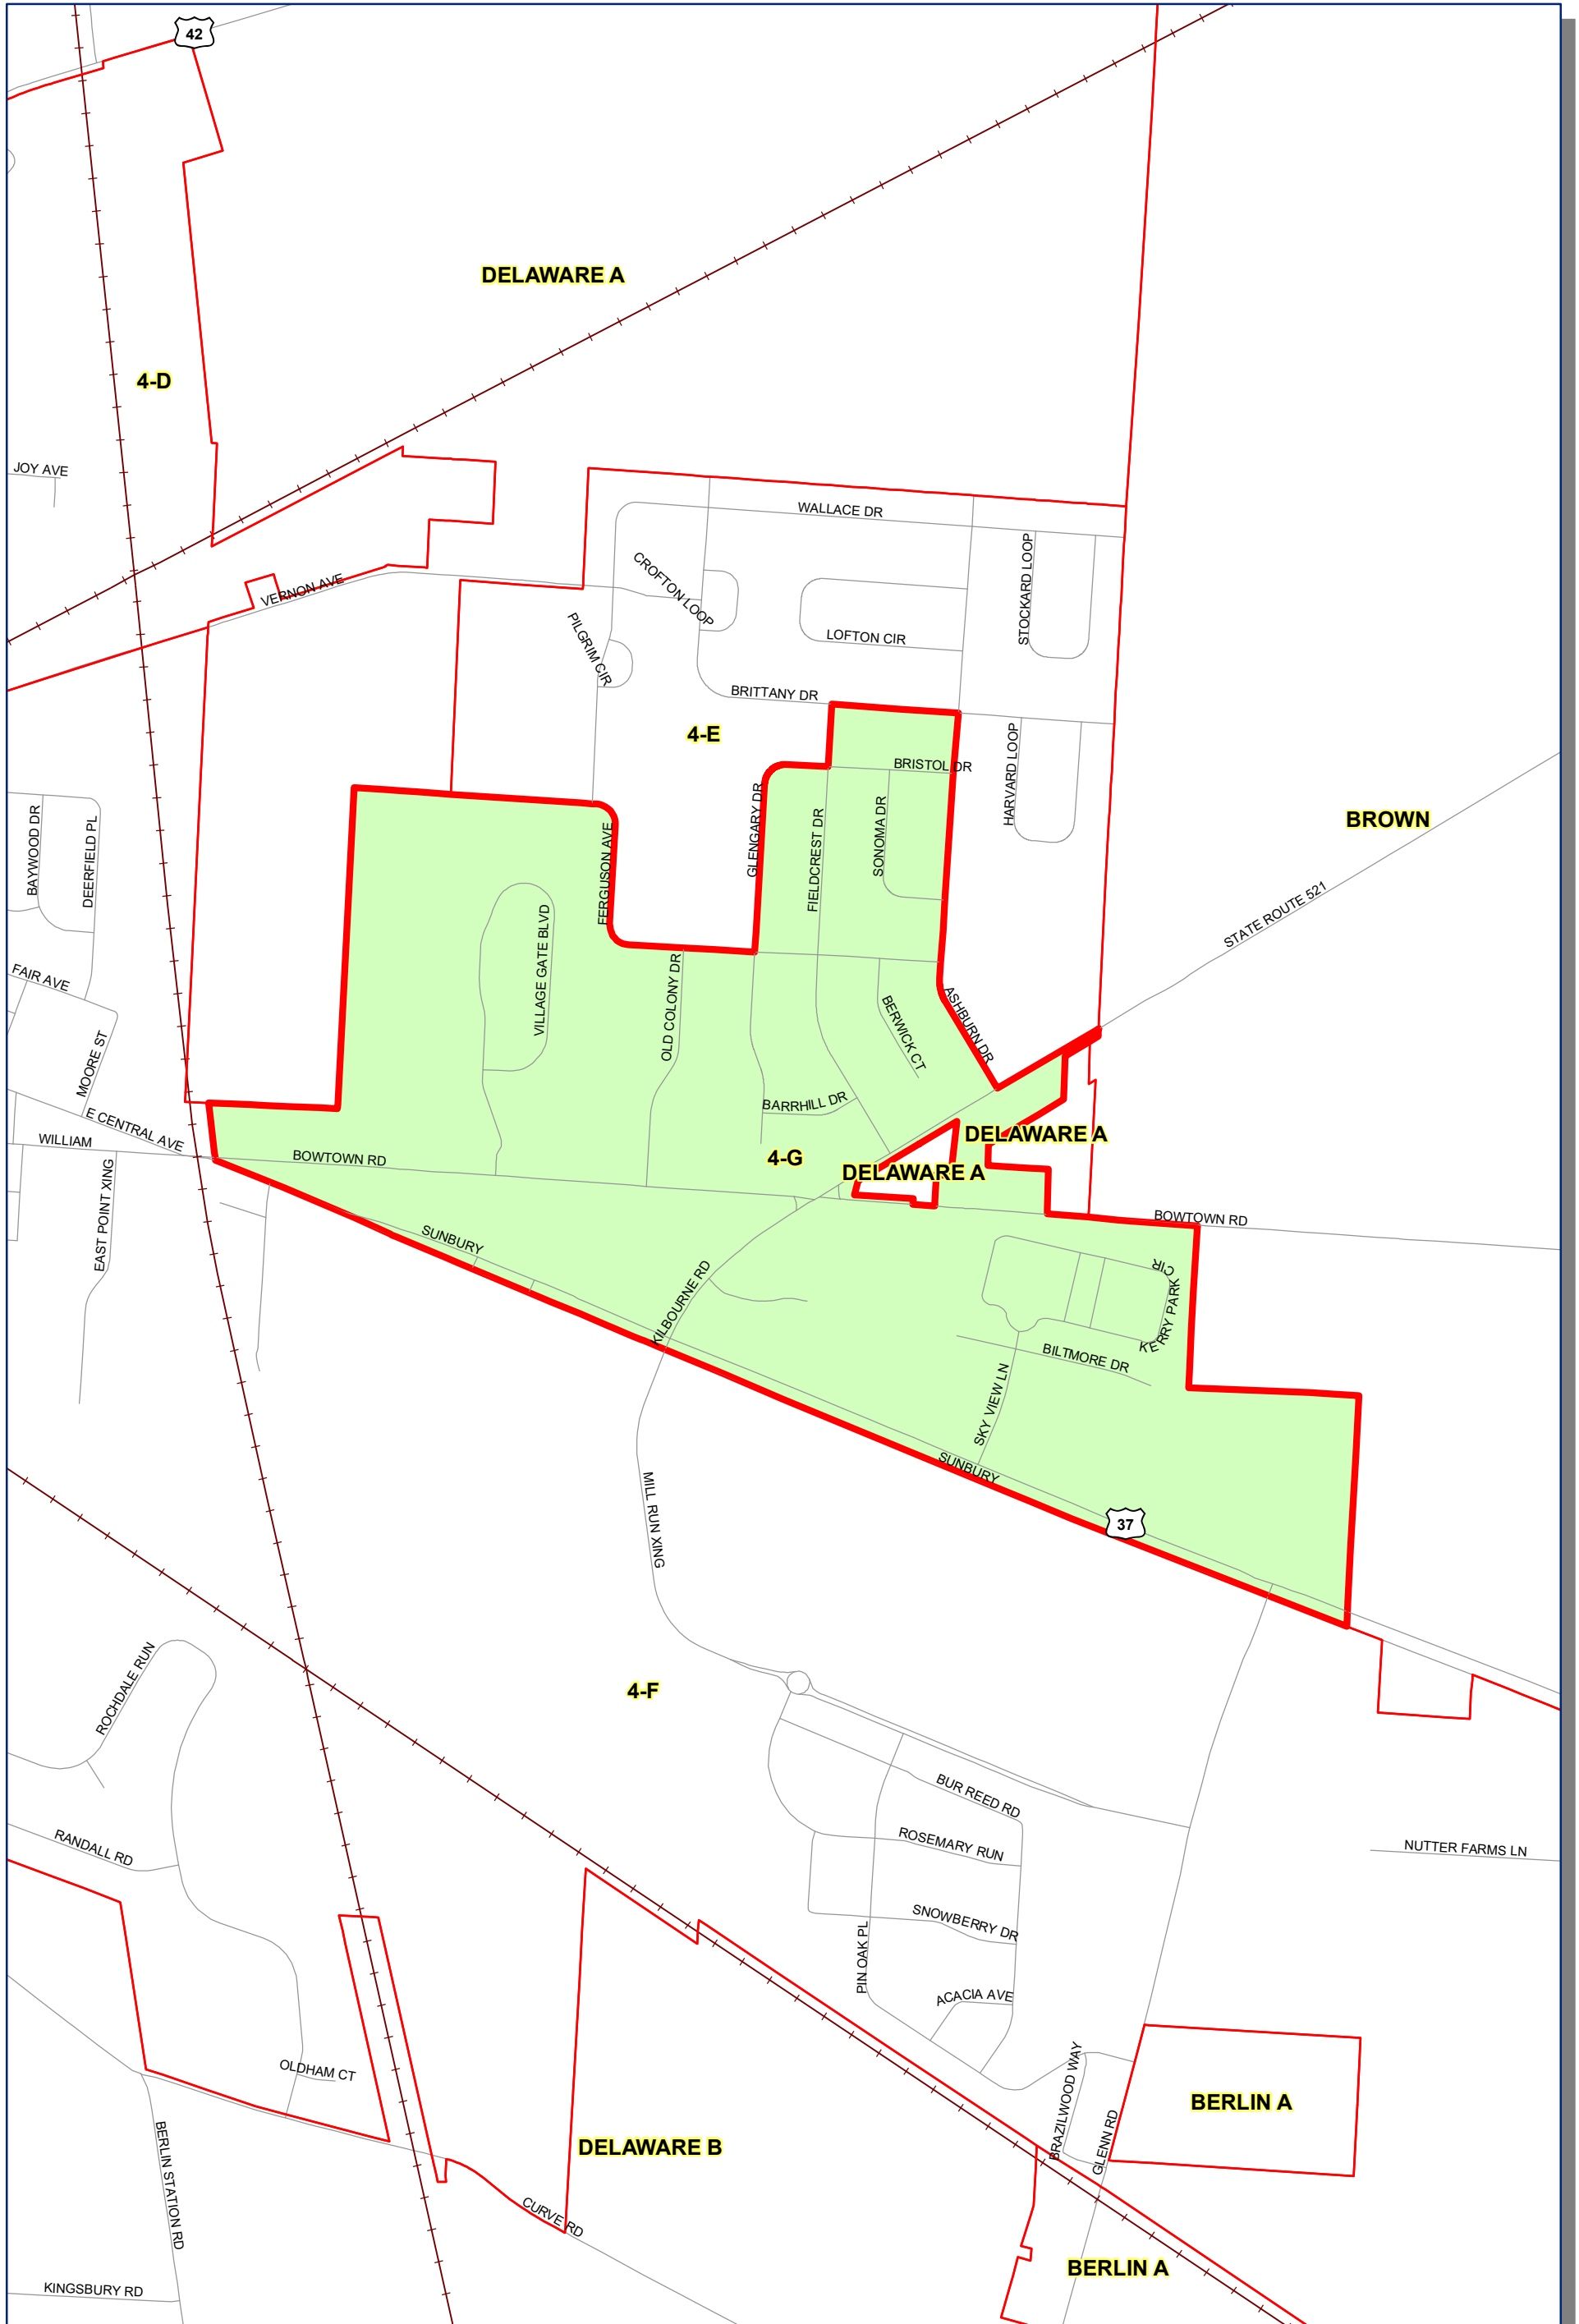

Polling Place:
FRATERNAL ORDER OF EAGLES
127 E WILLIAM ST

The Precinct and Polling Places information has been provided by Delaware County Board of Elections and is updated as of September 2022. Please contact the Board of Elections at 740-833-2080 for the latest updates.