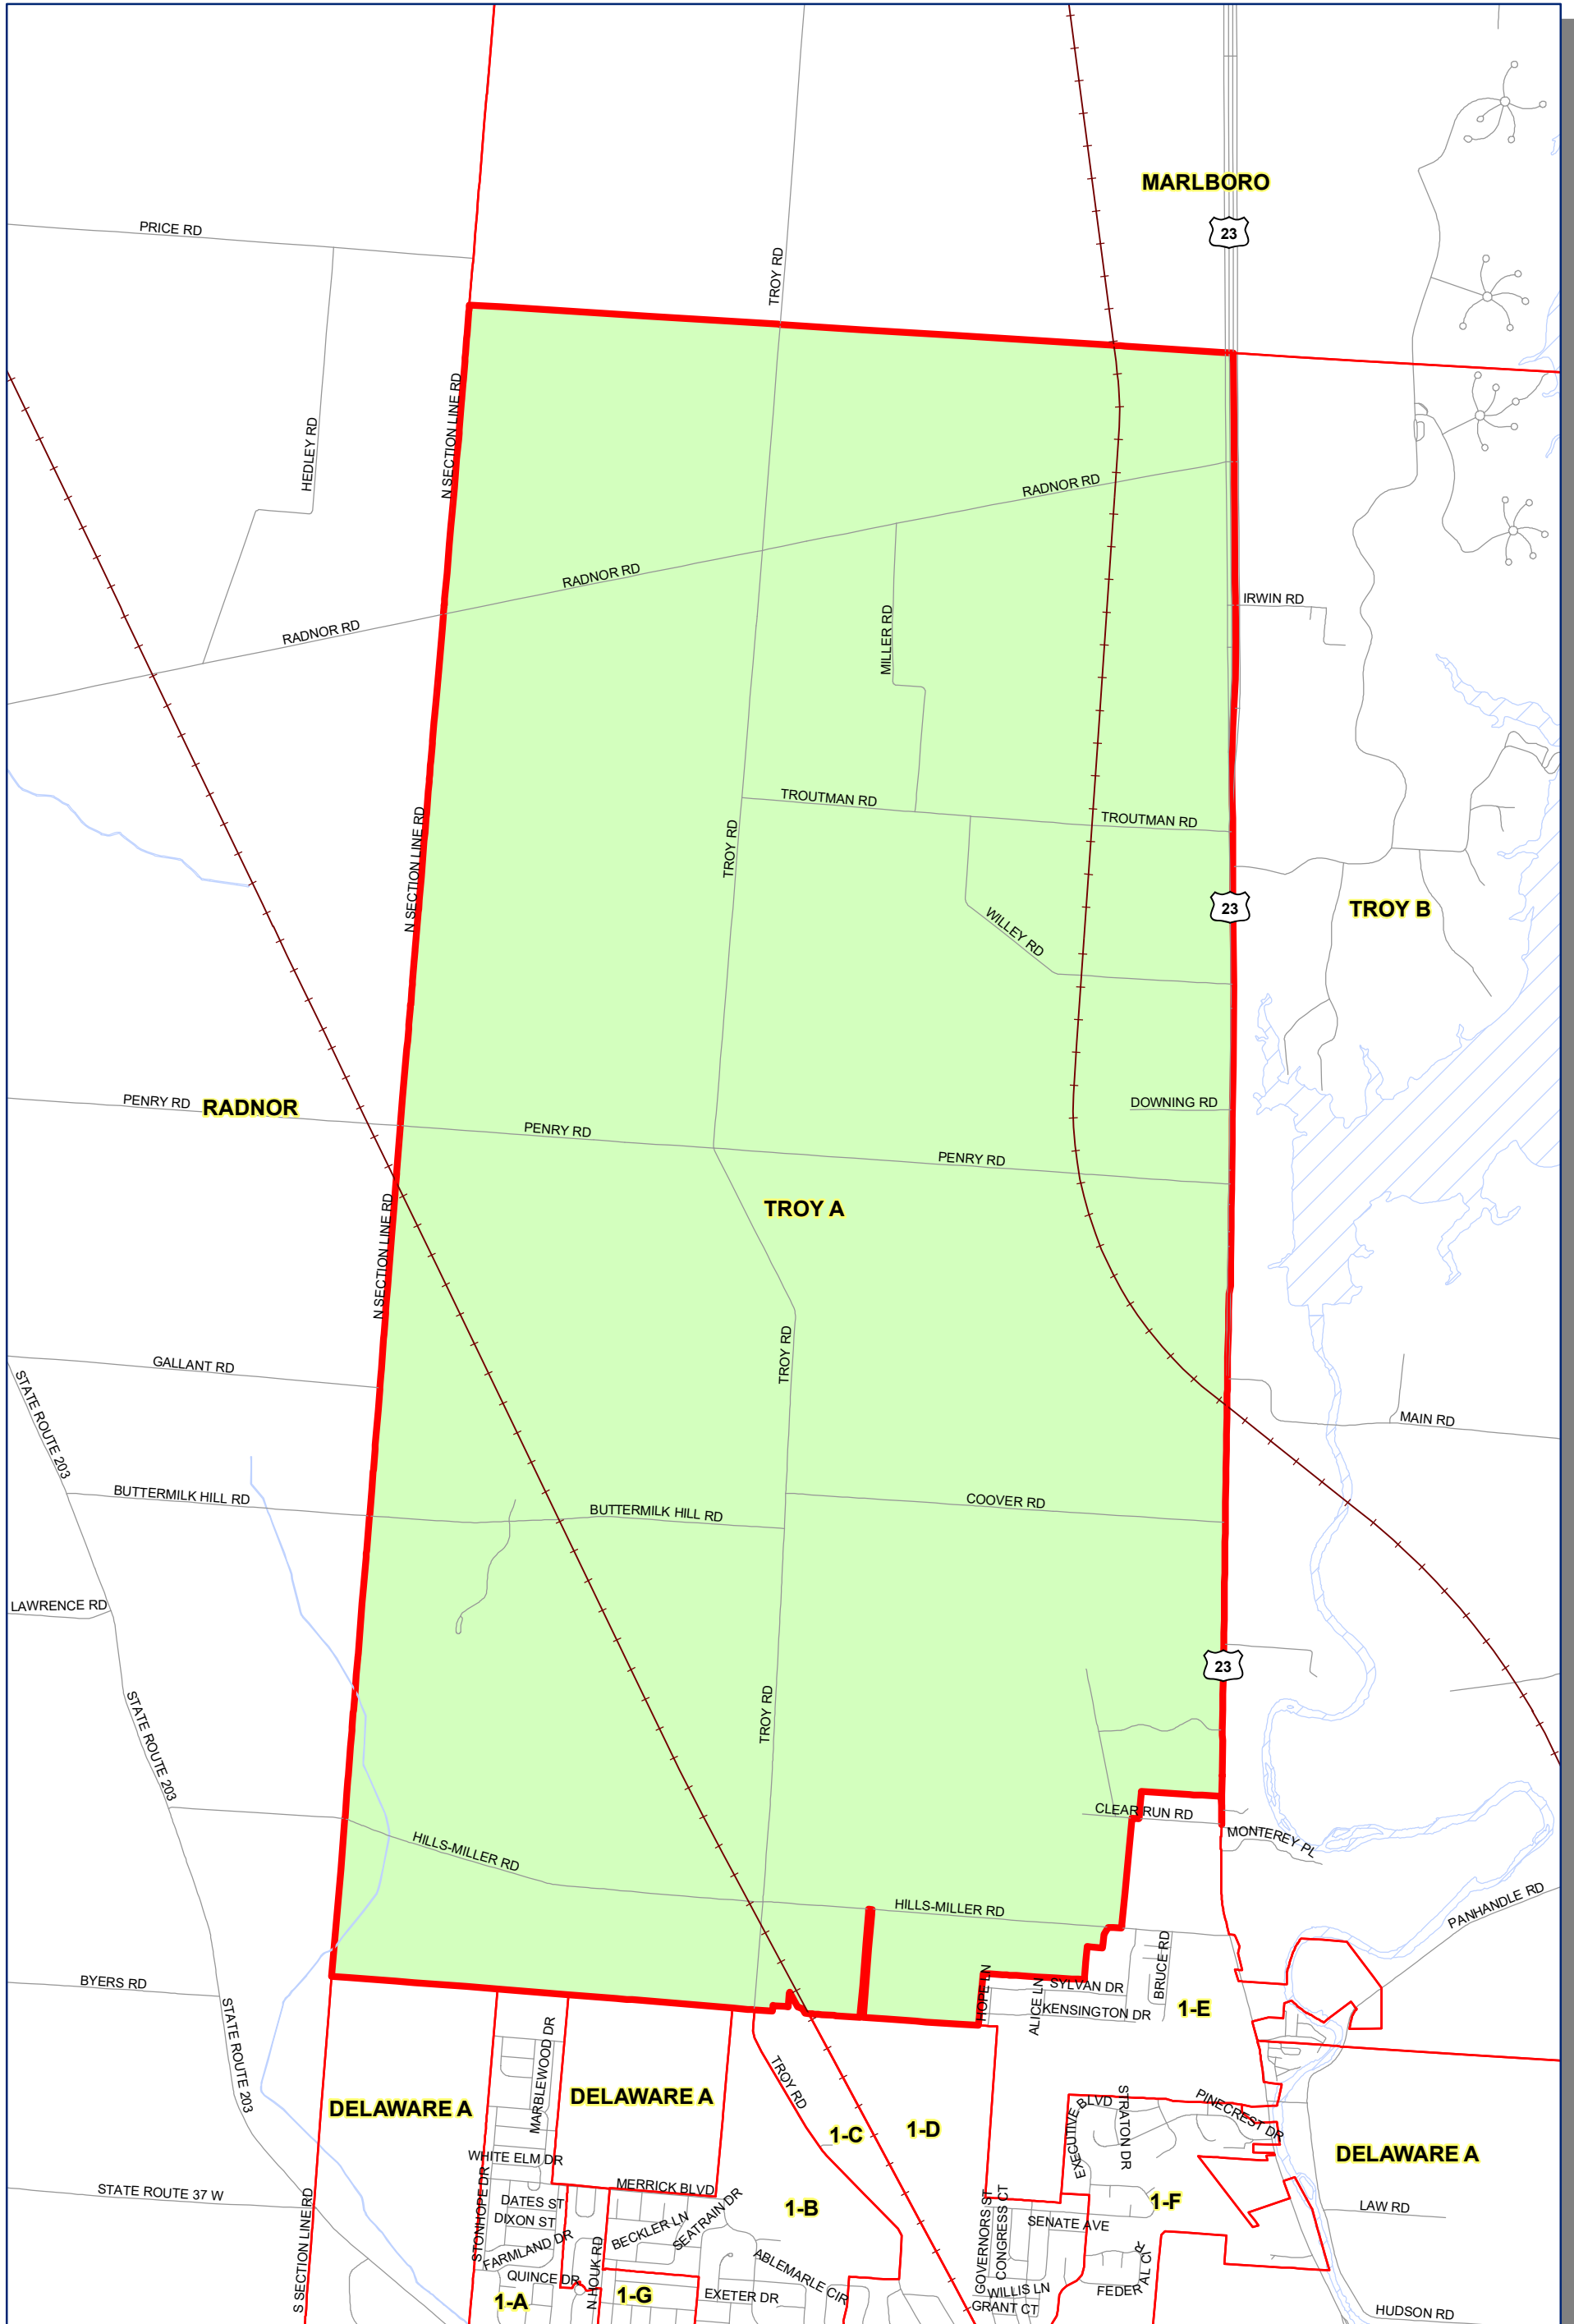

Polling Place:
DELAWARE COUNTY FAIR
236 PENNSYLVANIA AVE

The Precinct and Polling Places information has been provided by Delaware County Board of Elections and is updated as of September 2022. Please contact the Board of Elections at 740-833-2080 for the latest updates.