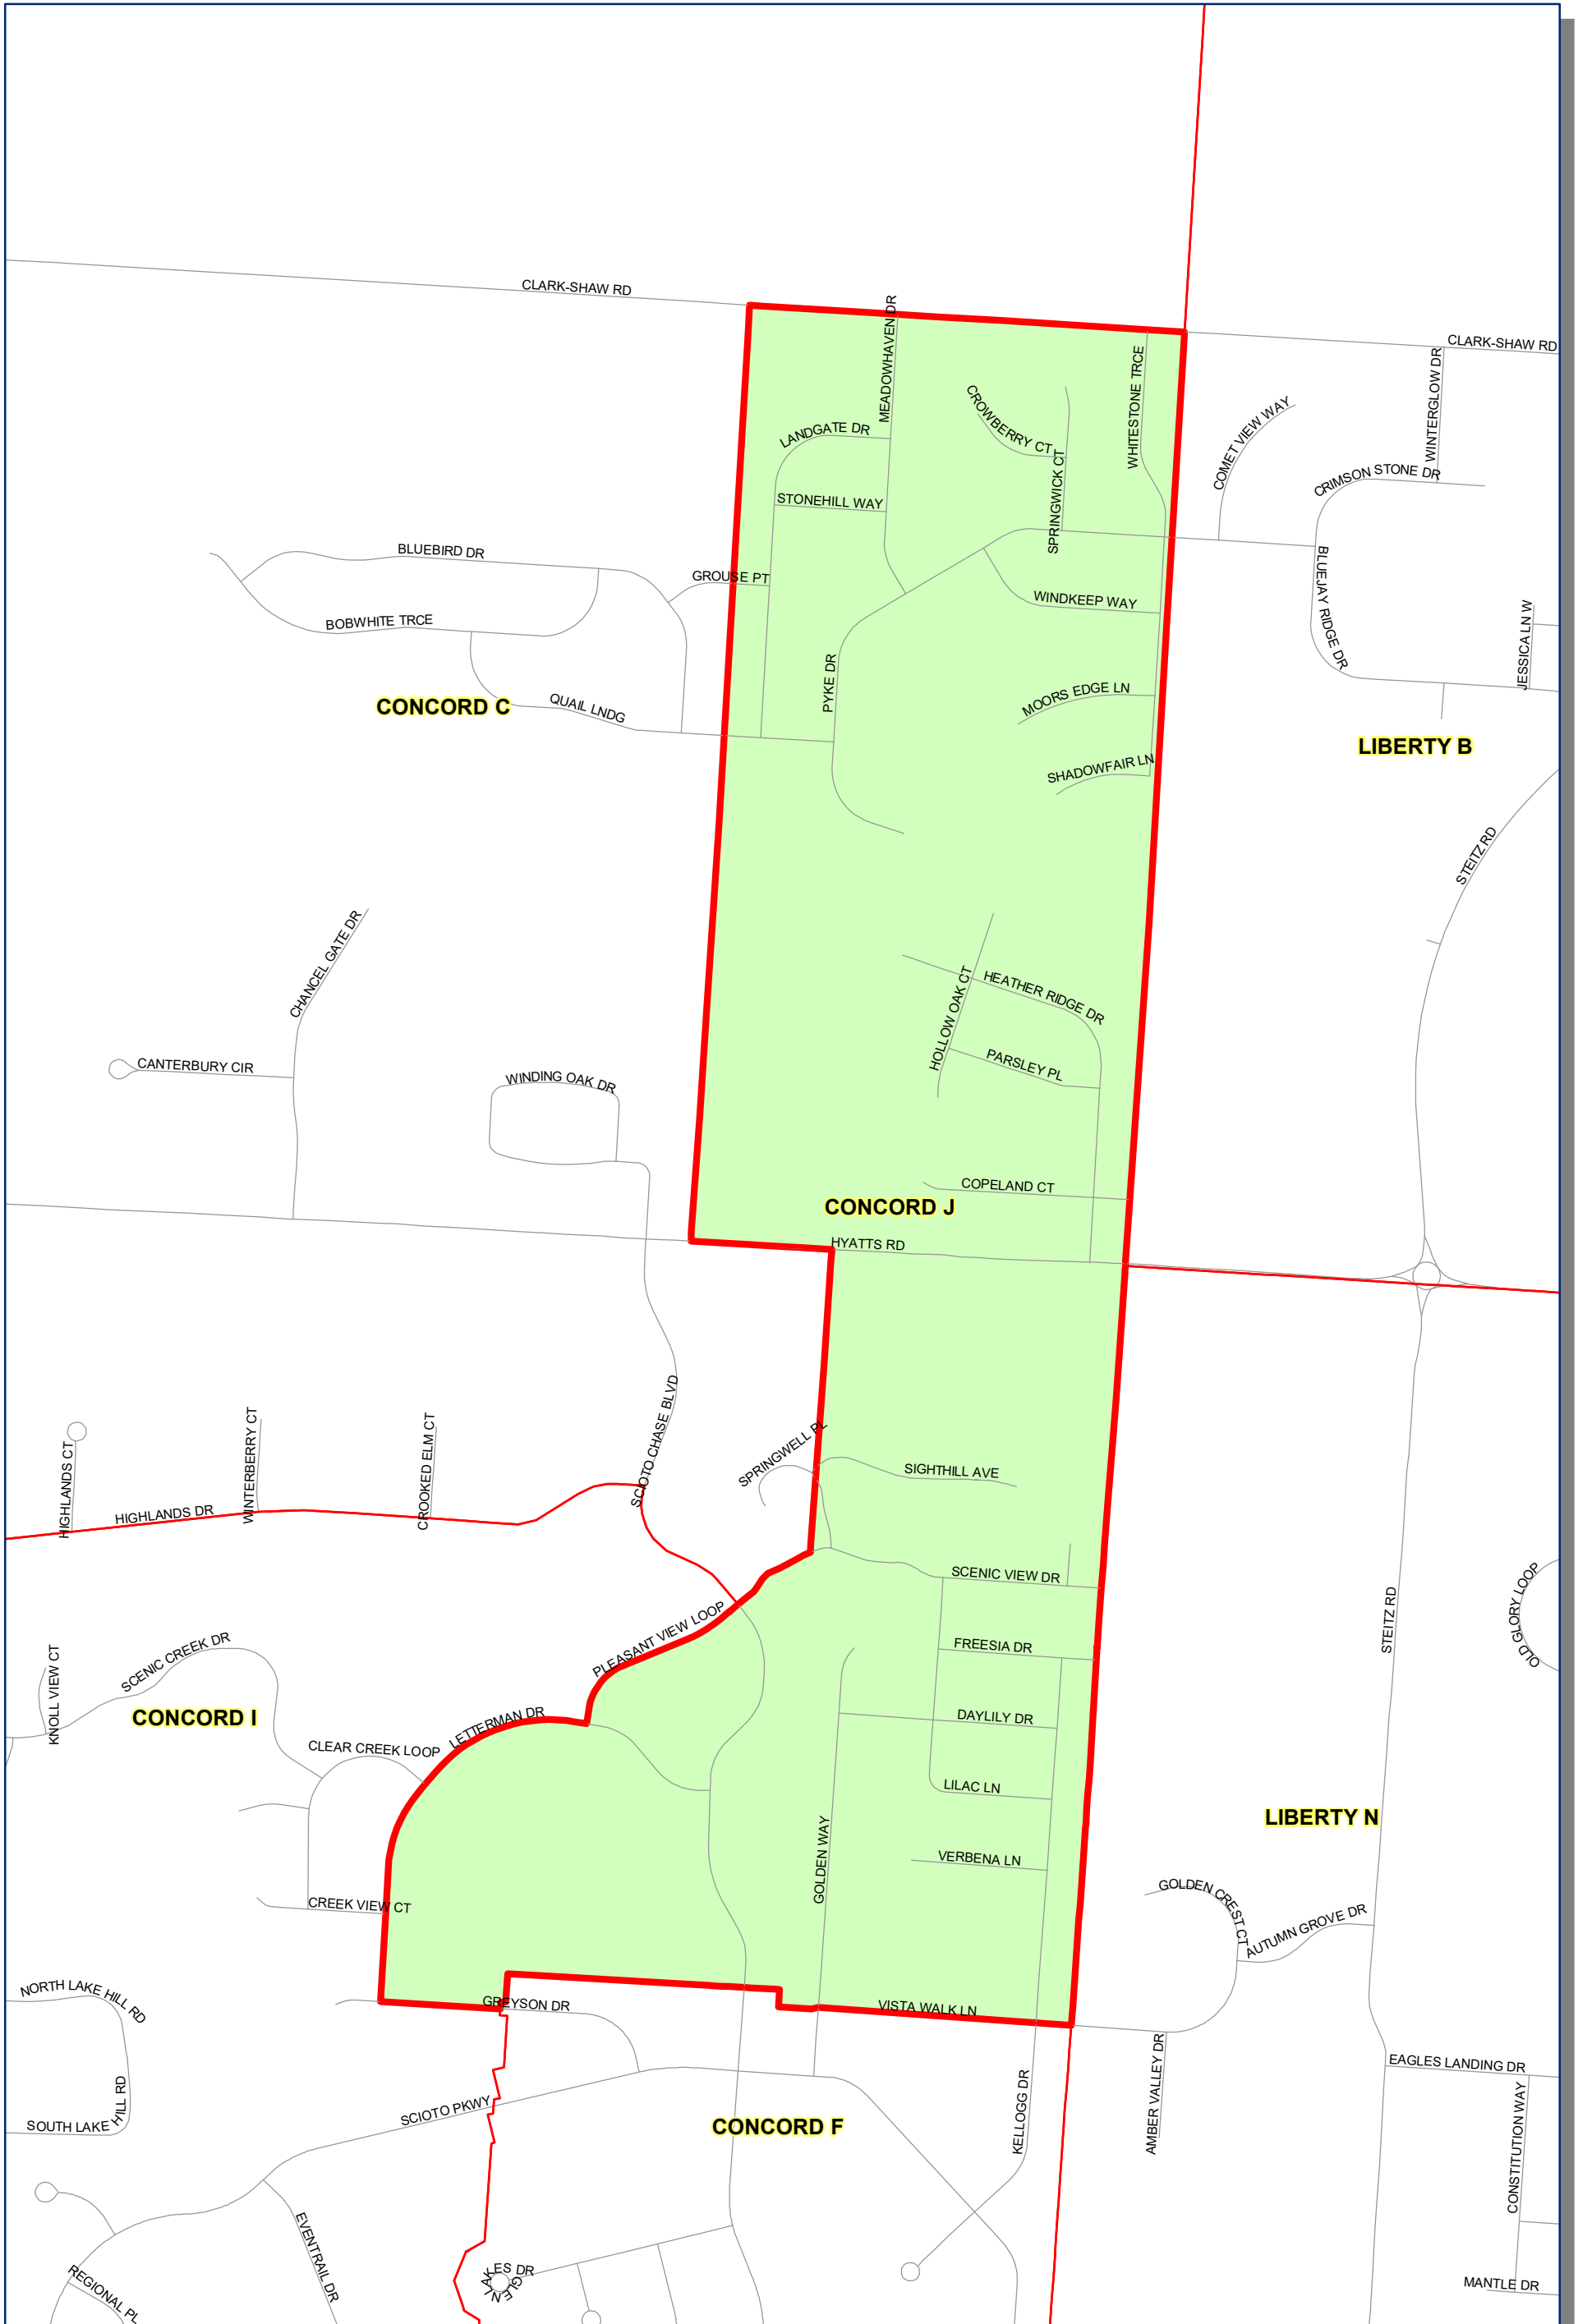

Polling Place:
CONCORD TOWNSHIP HALL
6385 HOME RD

The Precinct and Polling Places information has been provided by Delaware County Board of Elections and is updated as of September 2022. Please contact the Board of Elections at 740-833-2080 for the latest updates.

Prepared by: Delaware County Auditor's GIS Office
September 2022