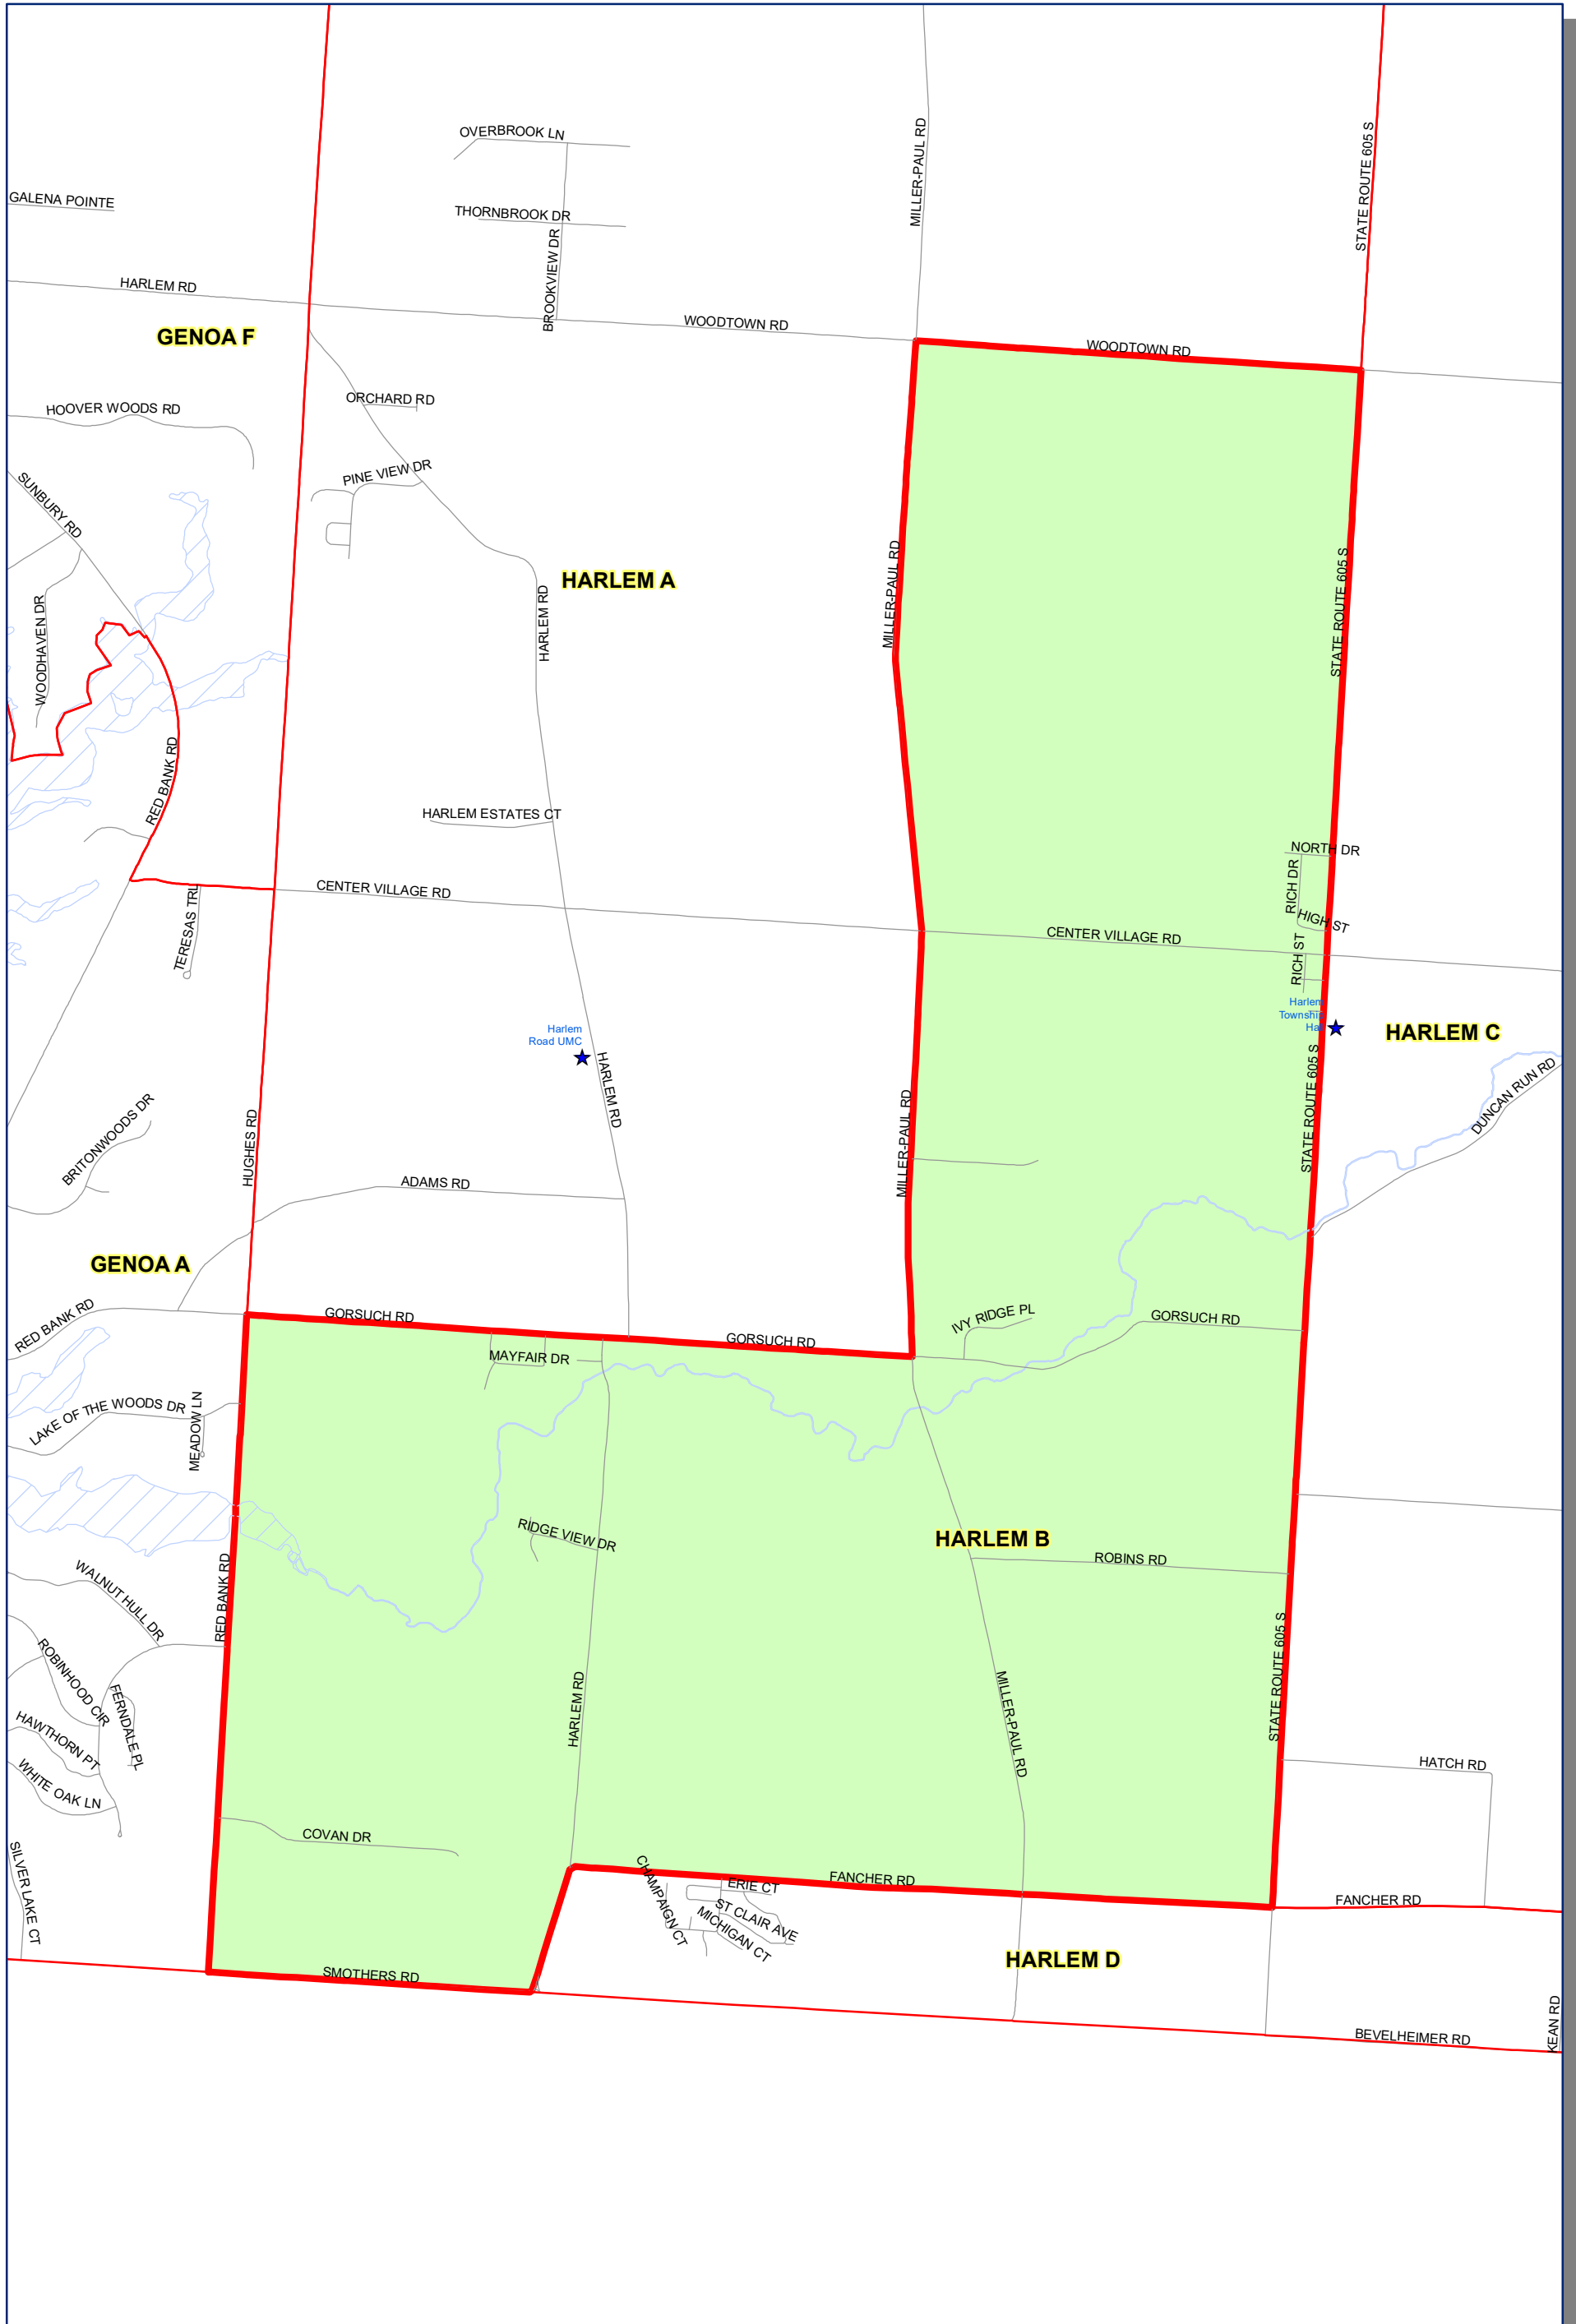

Polling Place:
HARLEM ROAD UMC
5520 HARLEM RD

The Precinct and Polling Places information has been provided by Delaware County Board of Elections and is updated as of September 2022. Please contact the Board of Elections at 740-833-2080 for the latest updates.

Prepared by: Delaware County Auditor's GIS Office
September 2022