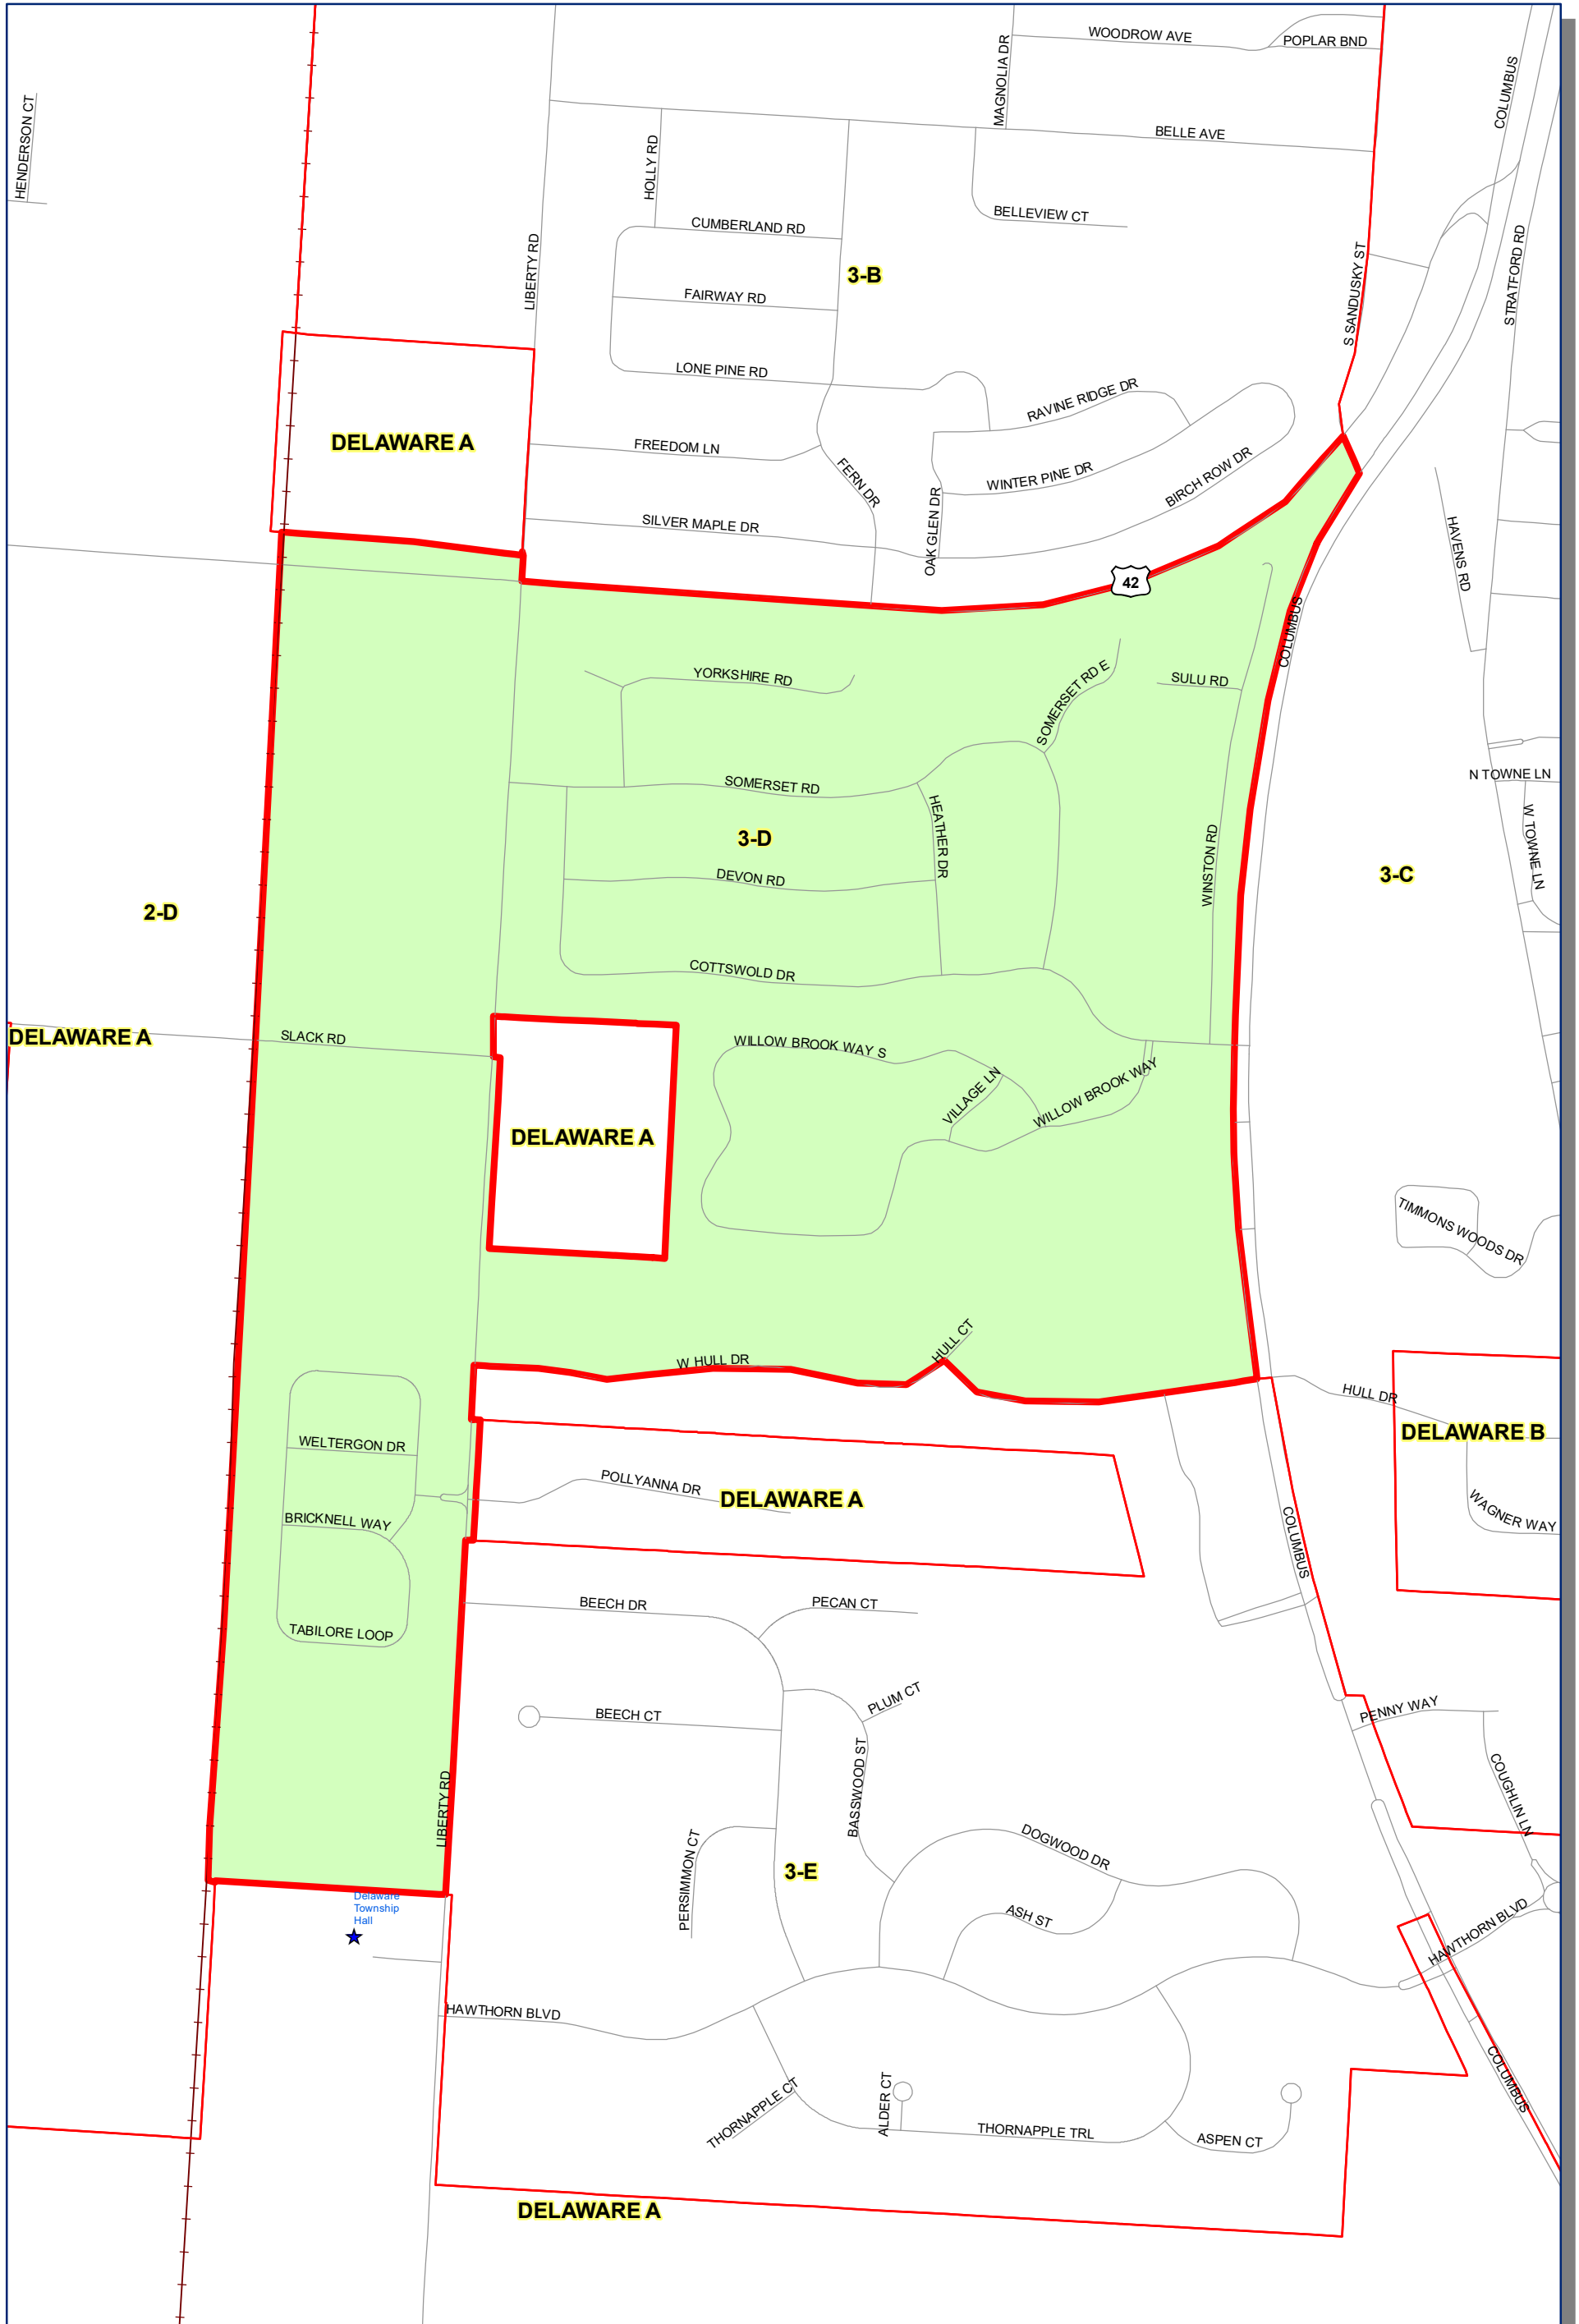

Polling Place:
NESTART CHURCH
795 POLLOCK RD

The Precinct and Polling Places information has been provided by Delaware County Board of Elections and is updated as of September 2022. Please contact the Board of Elections at 740-833-2080 for the latest updates.

Prepared by: Delaware County Auditor's GIS Office
September 2022