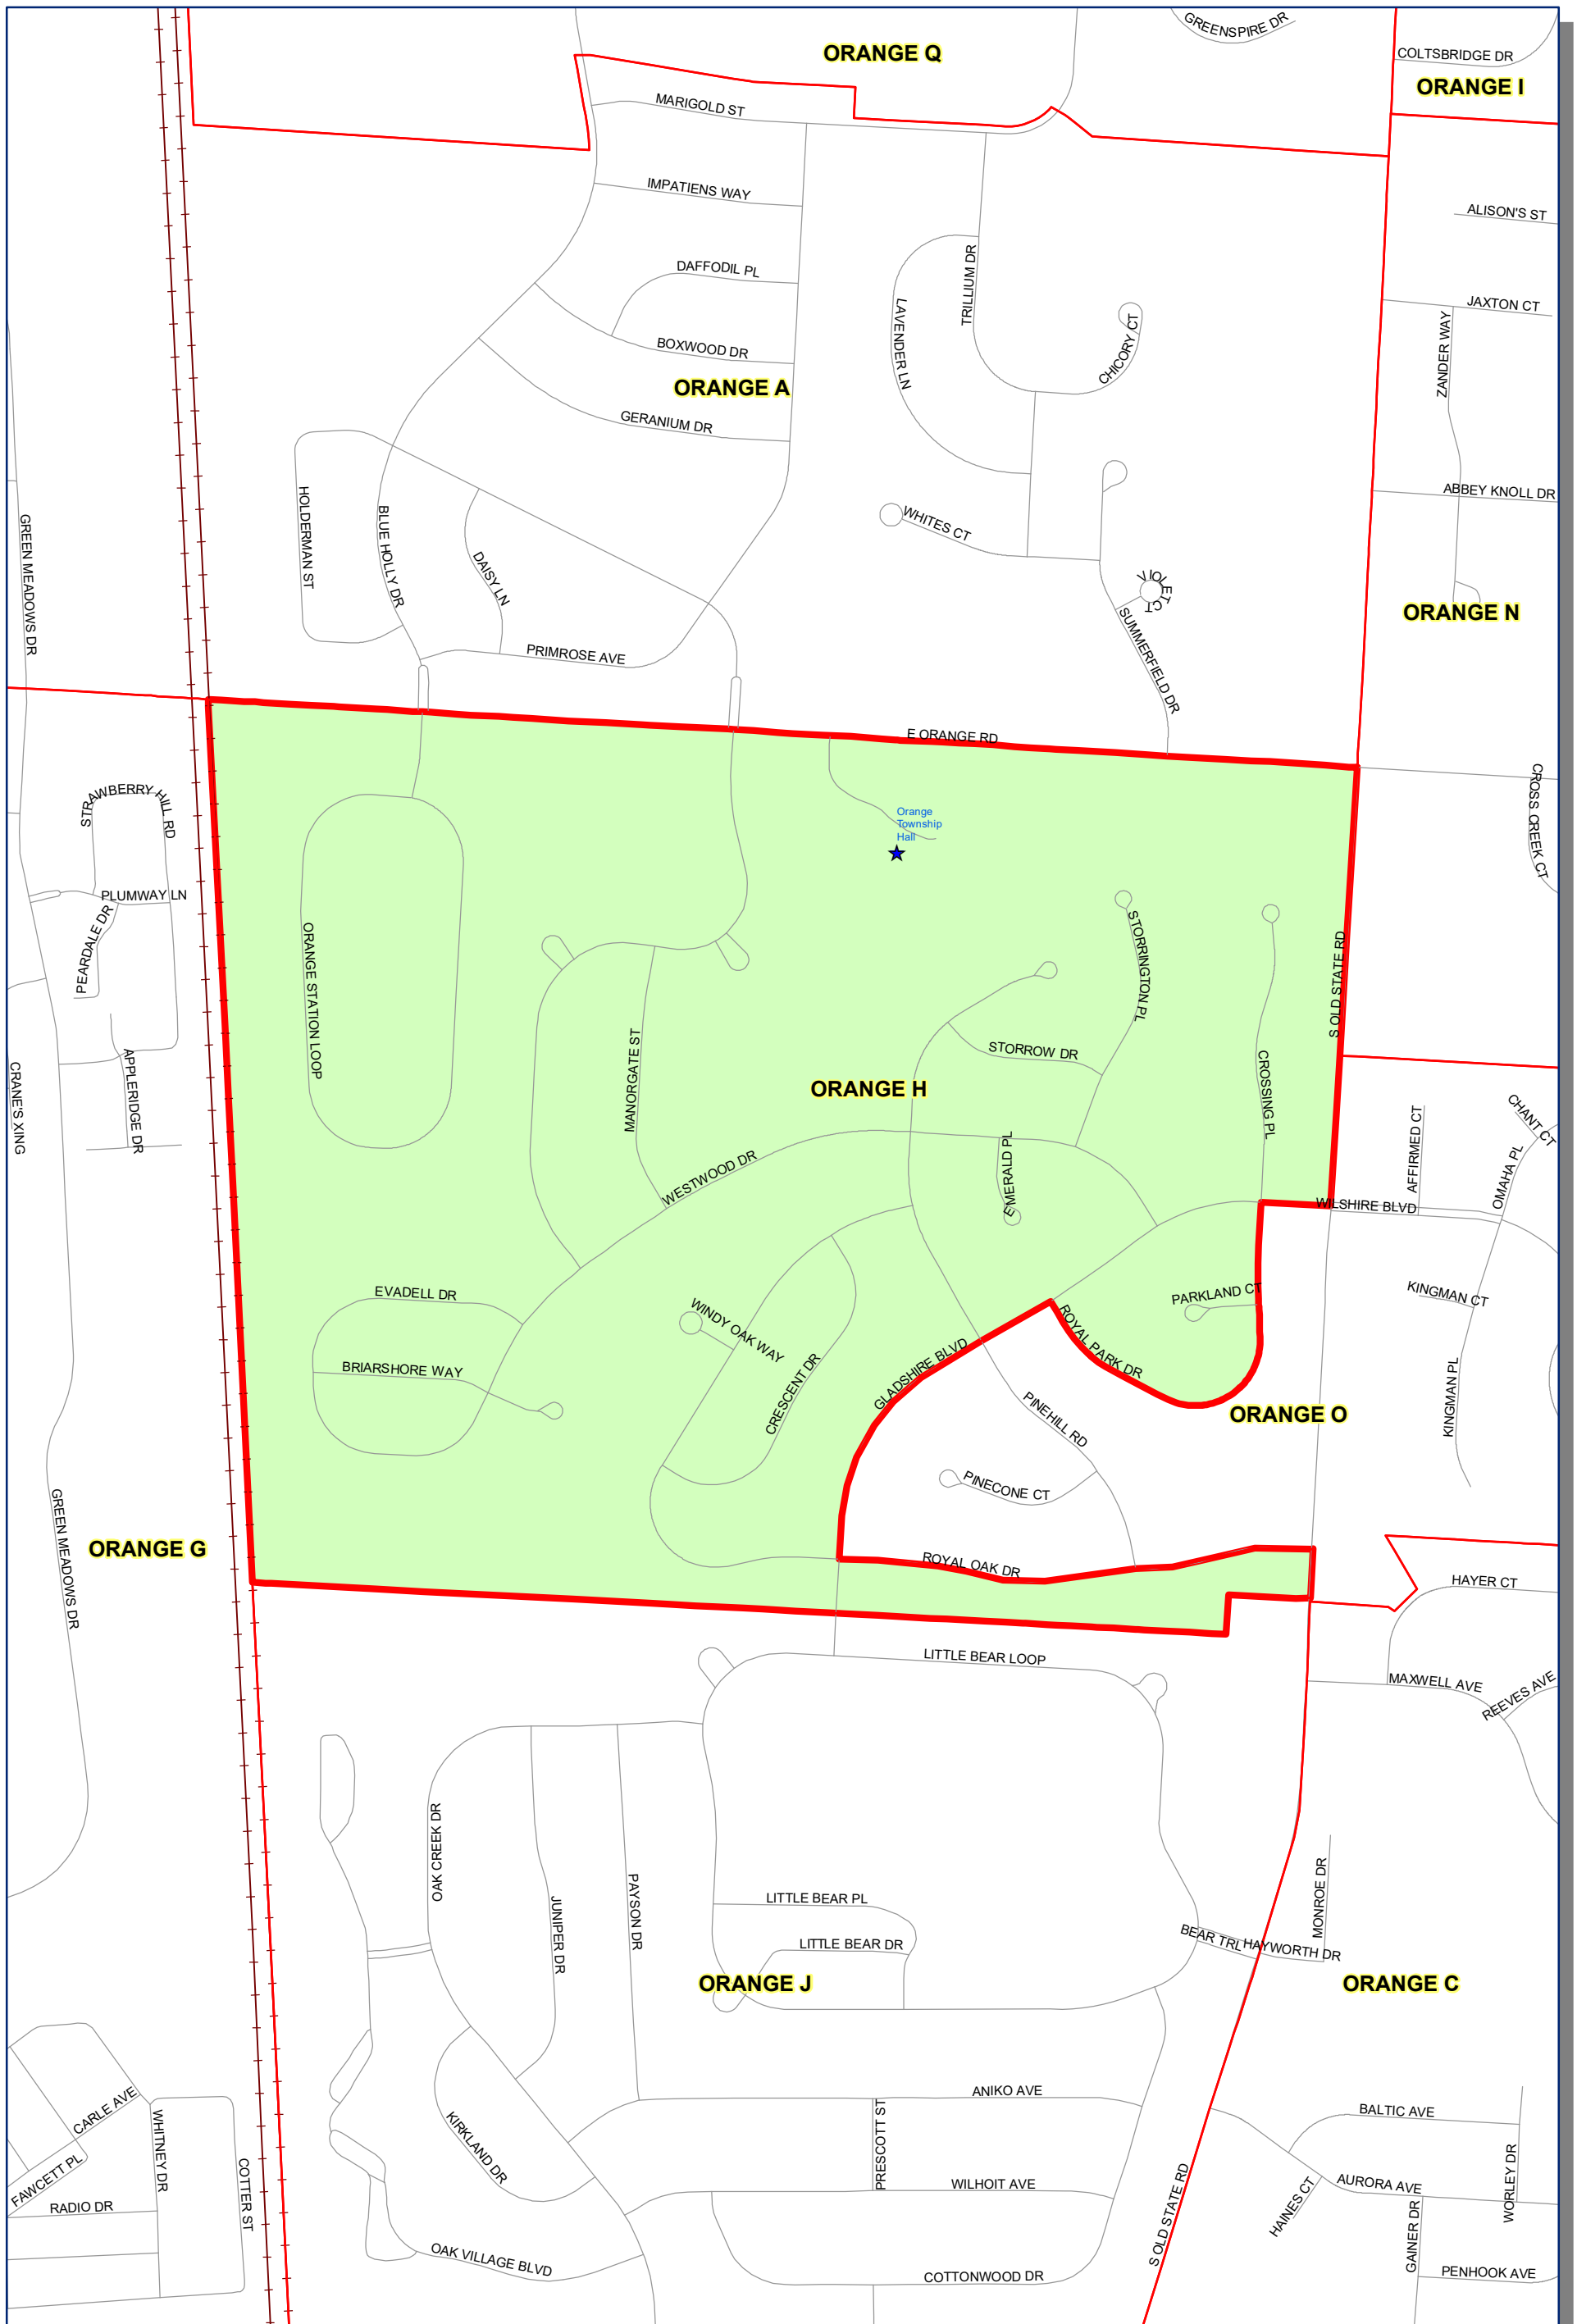

Polling Place:
ORANGE FRIENDS CHURCH
3467 E ORANGE RD

The Precinct and Polling Places information has been provided by Delaware County Board of Elections and is updated as of September 2022. Please contact the Board of Elections at 740-833-2080 for the latest updates.

Prepared by: Delaware County Auditor's GIS Office
September 2022