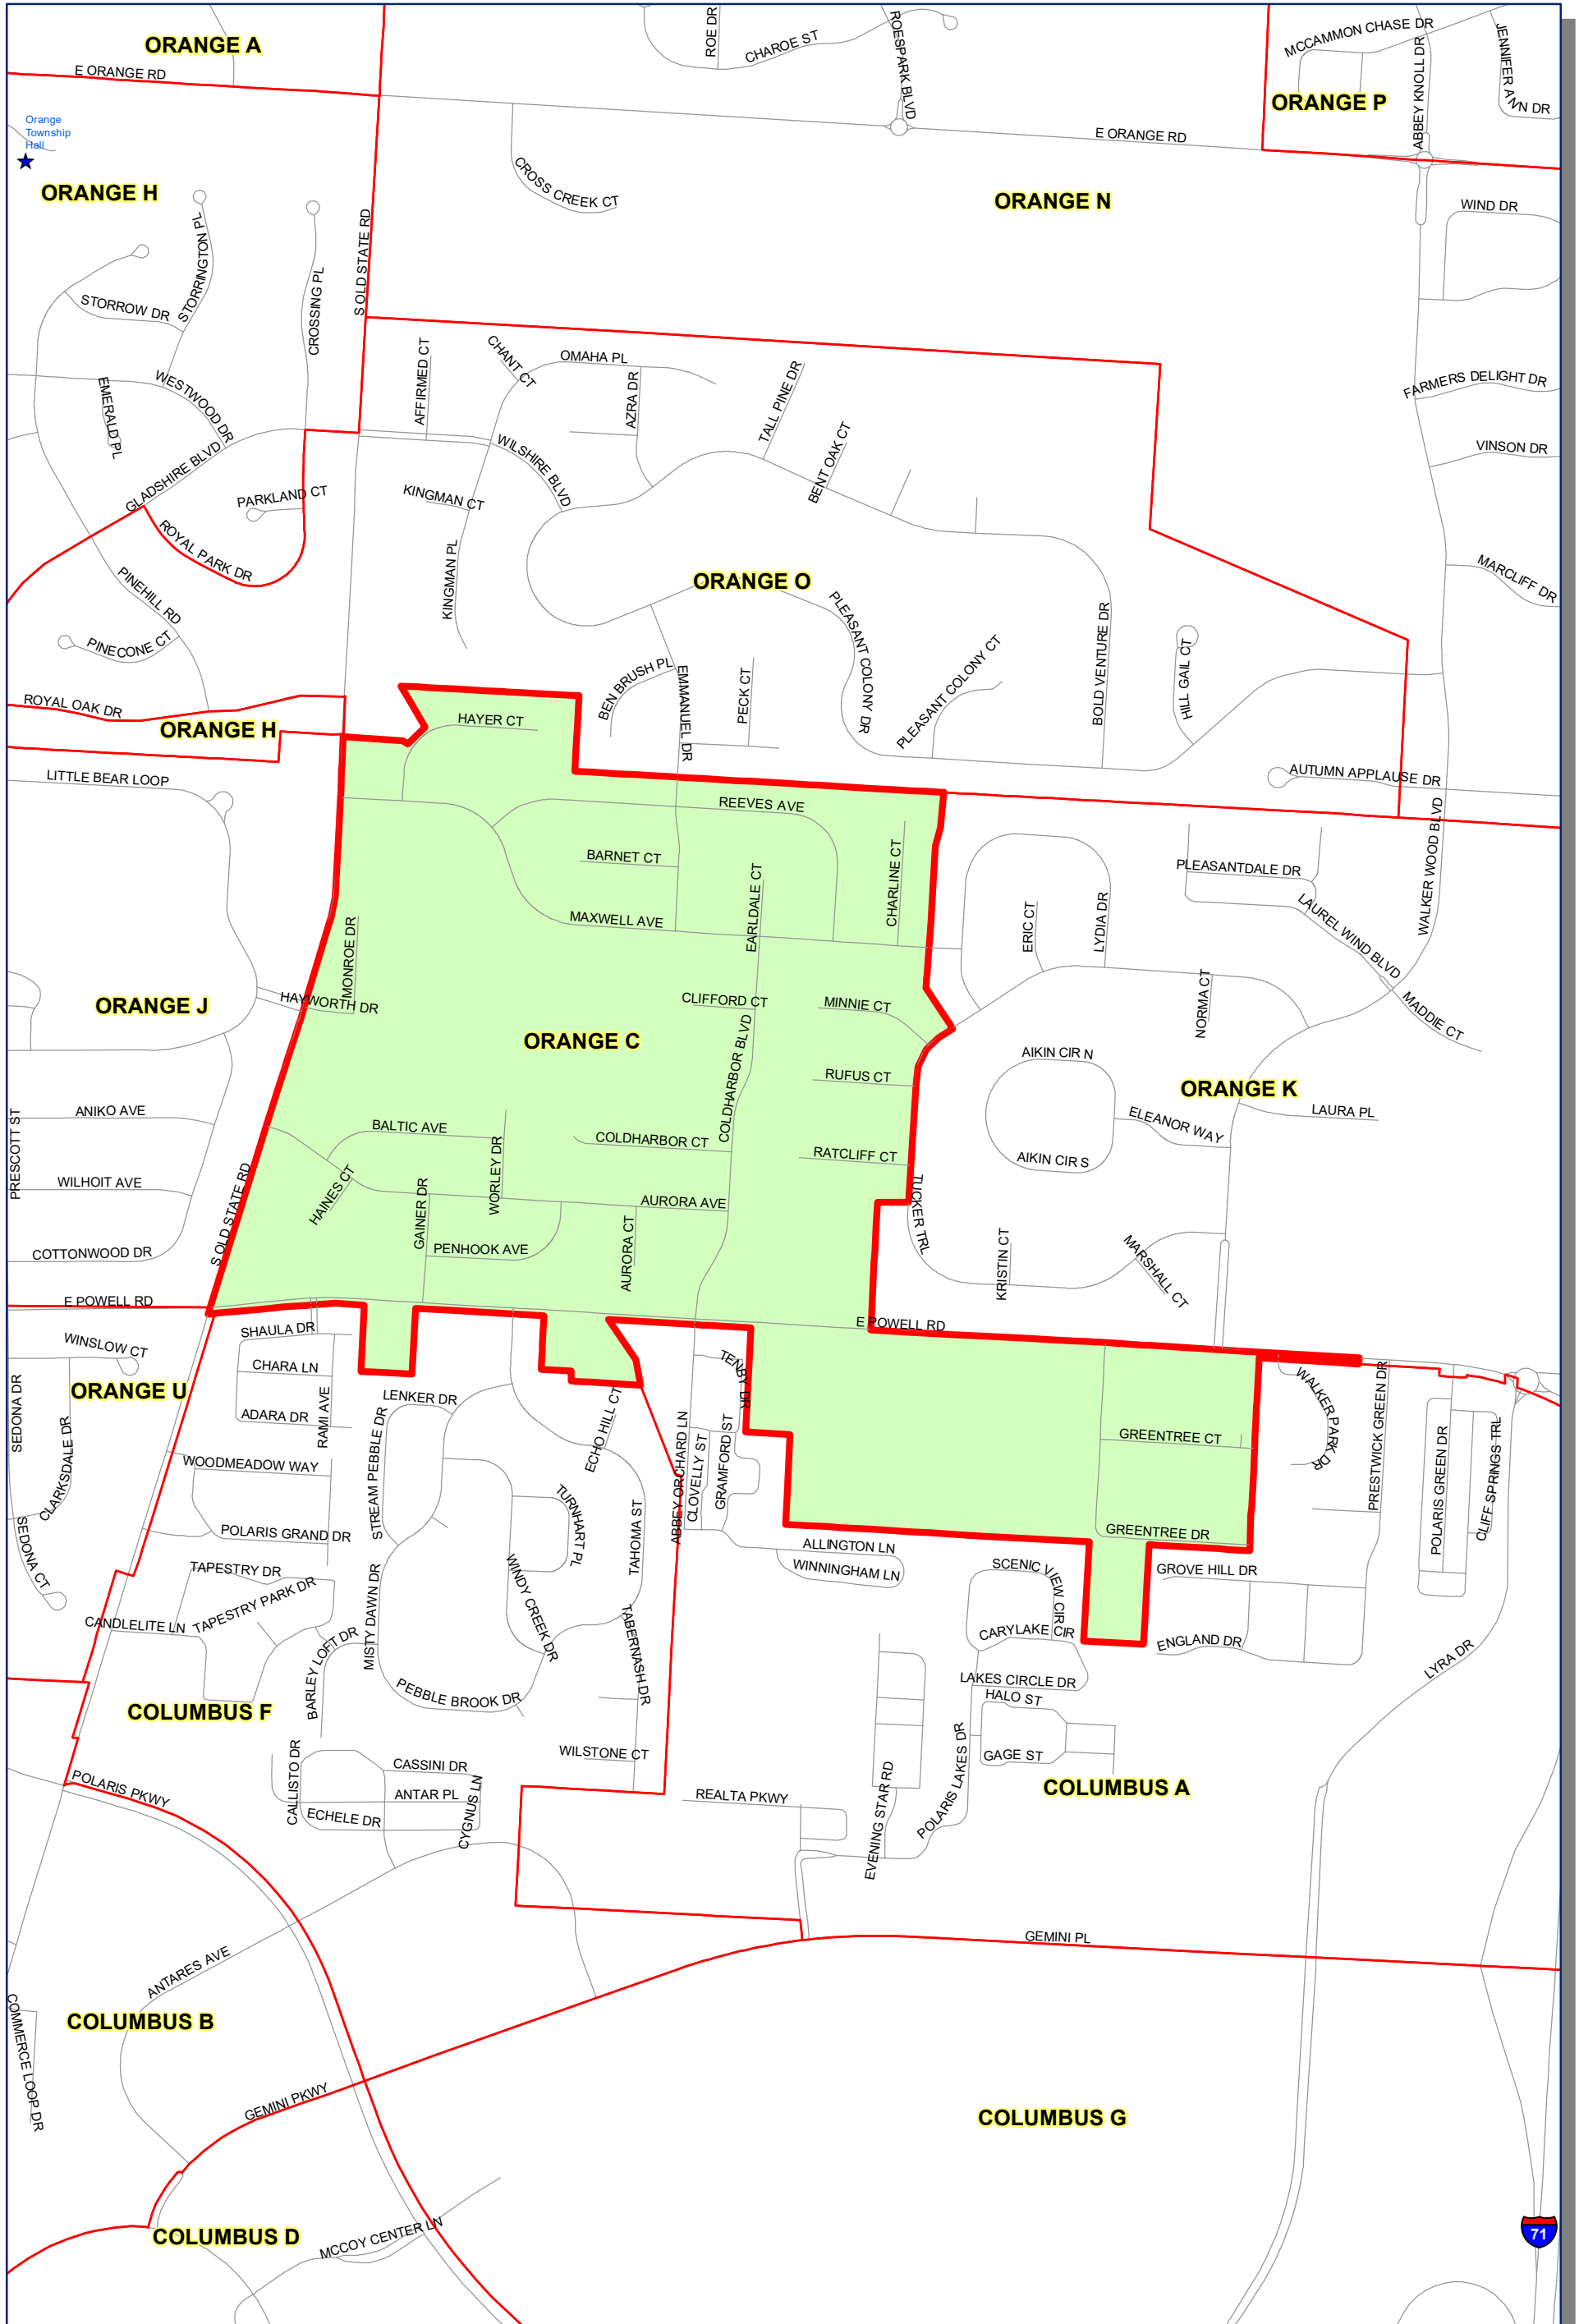

Prepared by: Delaware County Auditor's GIS Office  
 September 2022

**Polling Place:**  
**ORANGE TOWNSHIP HALL**  
**1680 E ORANGE RD**

The Precinct and Polling Places information has been provided by Delaware County Board of Elections and is updated as of September 2022. Please contact the Board of Elections at 740-833-2080 for the latest updates.