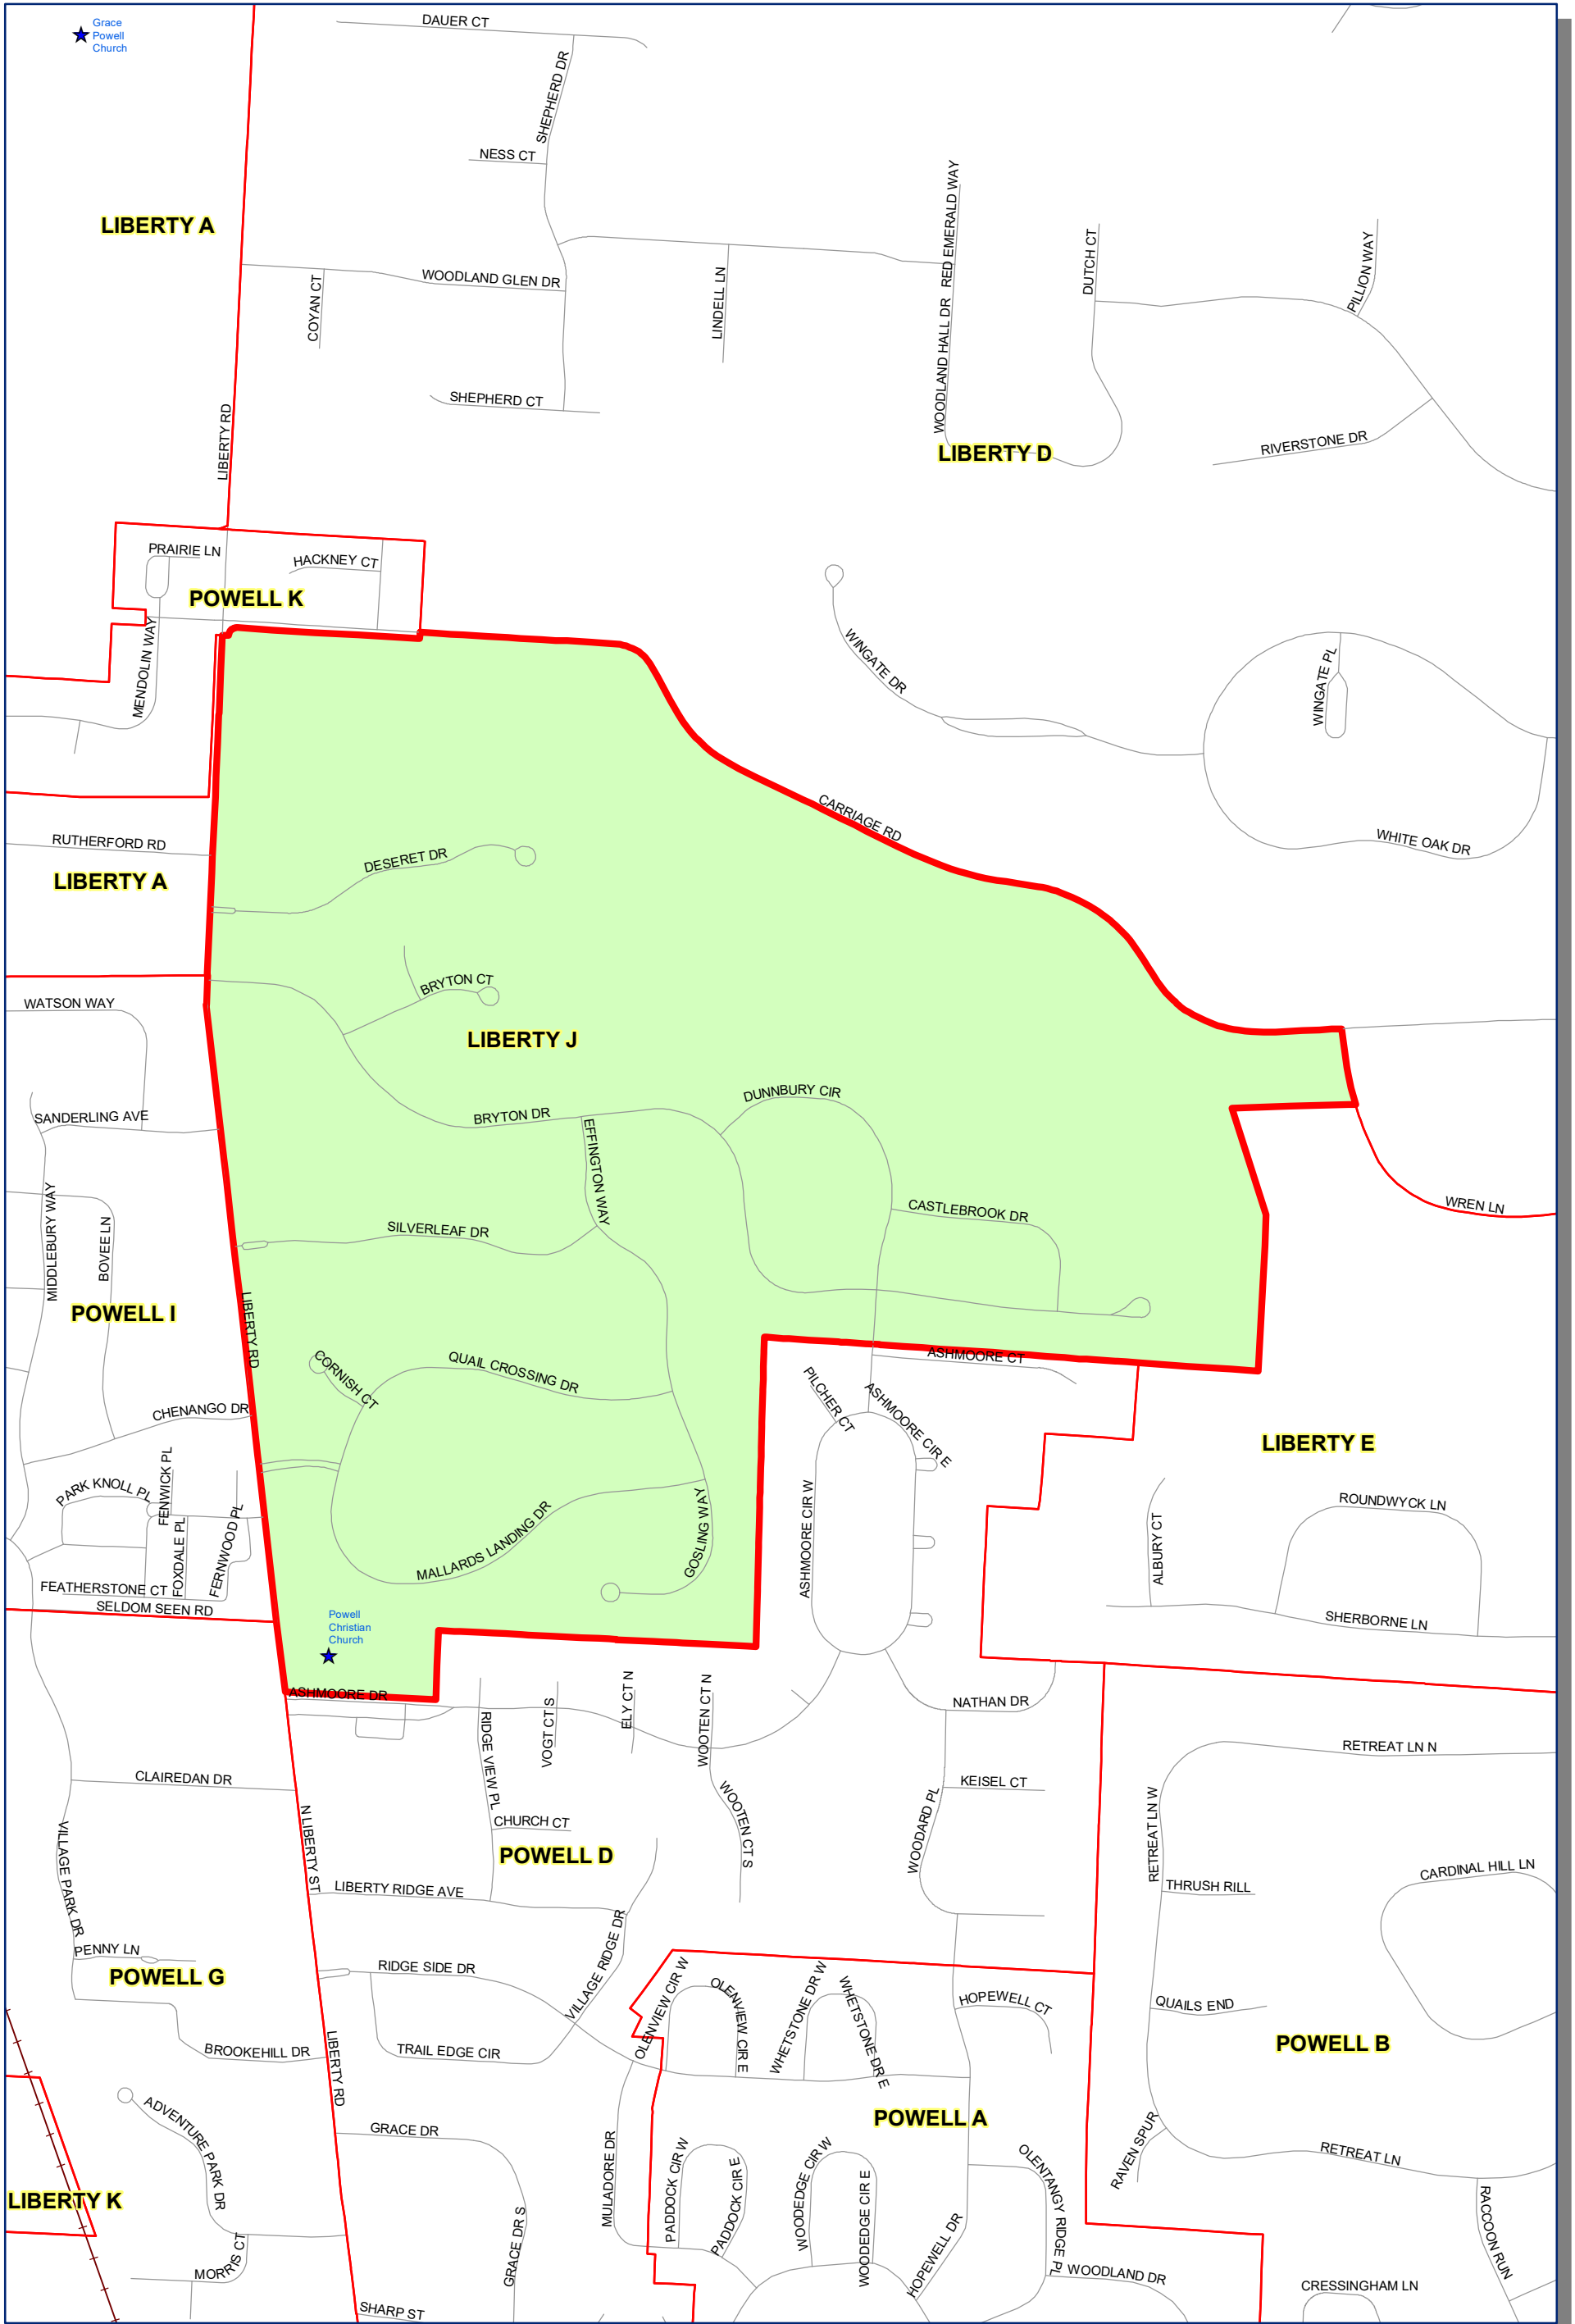

**Polling Place:**  
**GRACE POWELL CHURCH**  
**7600 LIBERTY RD**

The Precinct and Polling Places information has been provided by Delaware County Board of Elections and is updated as of September 2022. Please contact the Board of Elections at 740-833-2080 for the latest updates.