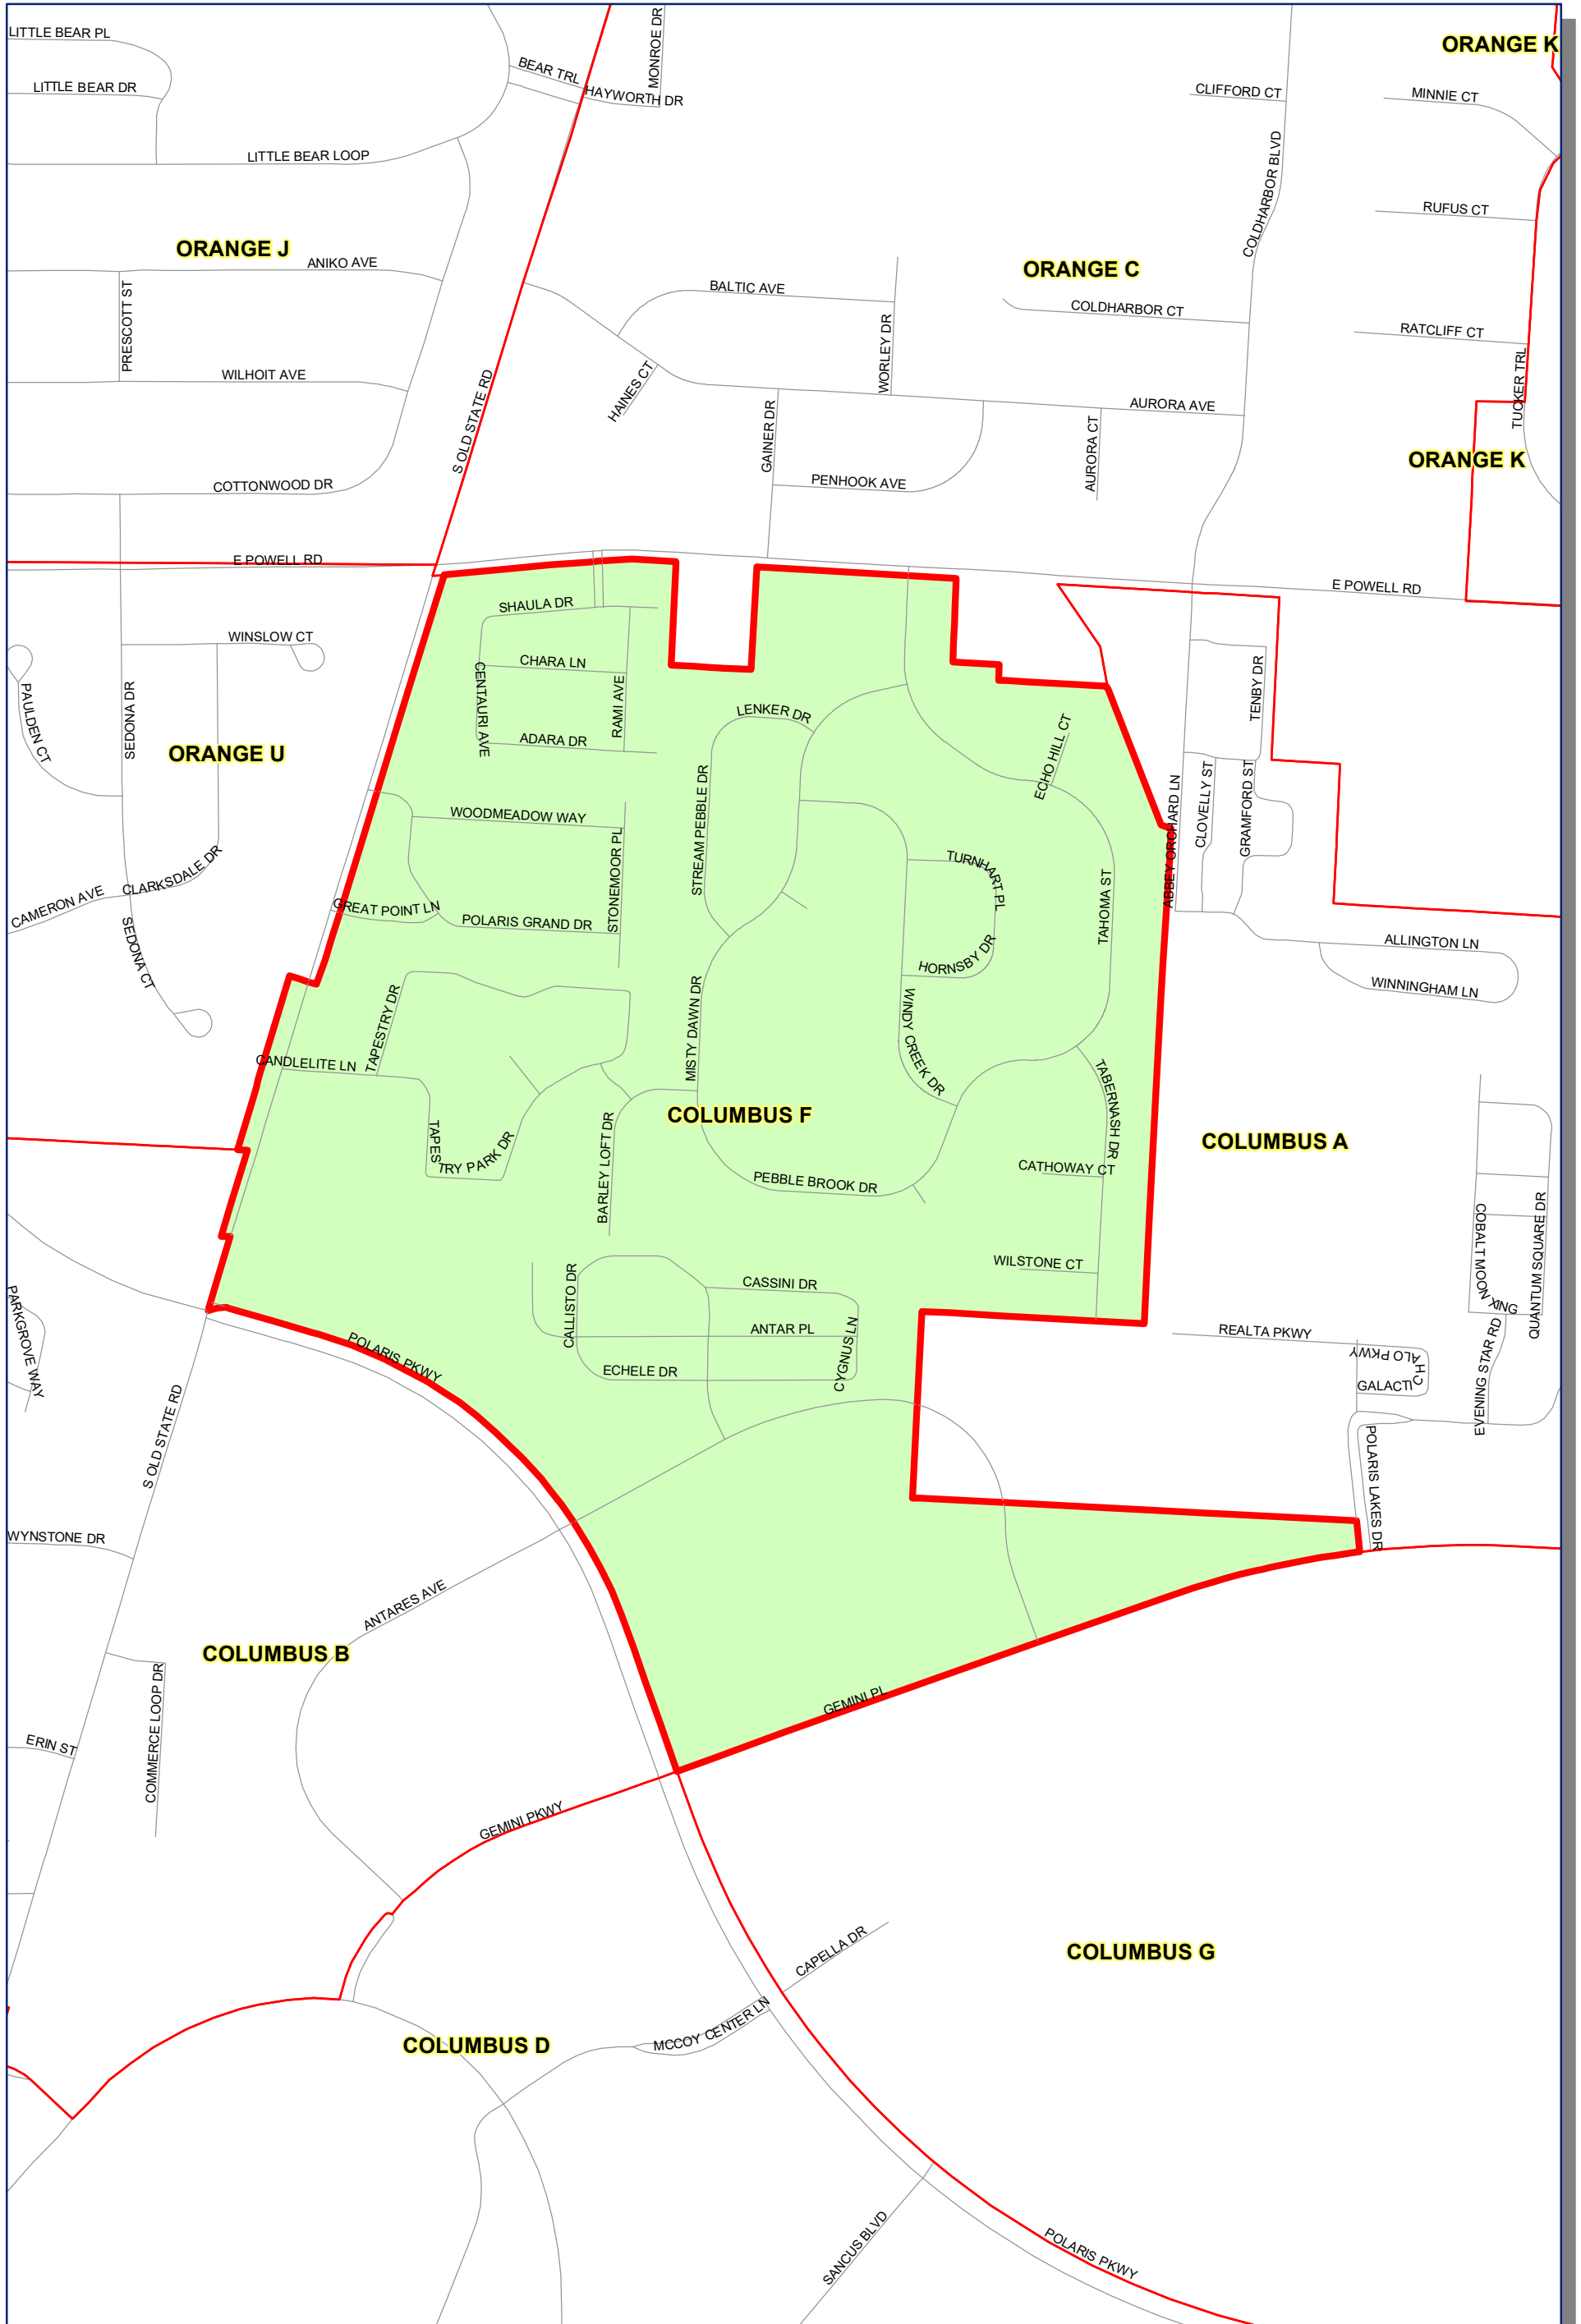

Polling Place:
KOREAN PRESBYTERIAN CHURCH
9480 S OLD STATE RD

The Precinct and Polling Places information has been provided by Delaware County Board of Elections and is updated as of September 2022. Please contact the Board of Elections at 740-833-2080 for the latest updates.

Prepared by: Delaware County Auditor's GIS Office
September 2022