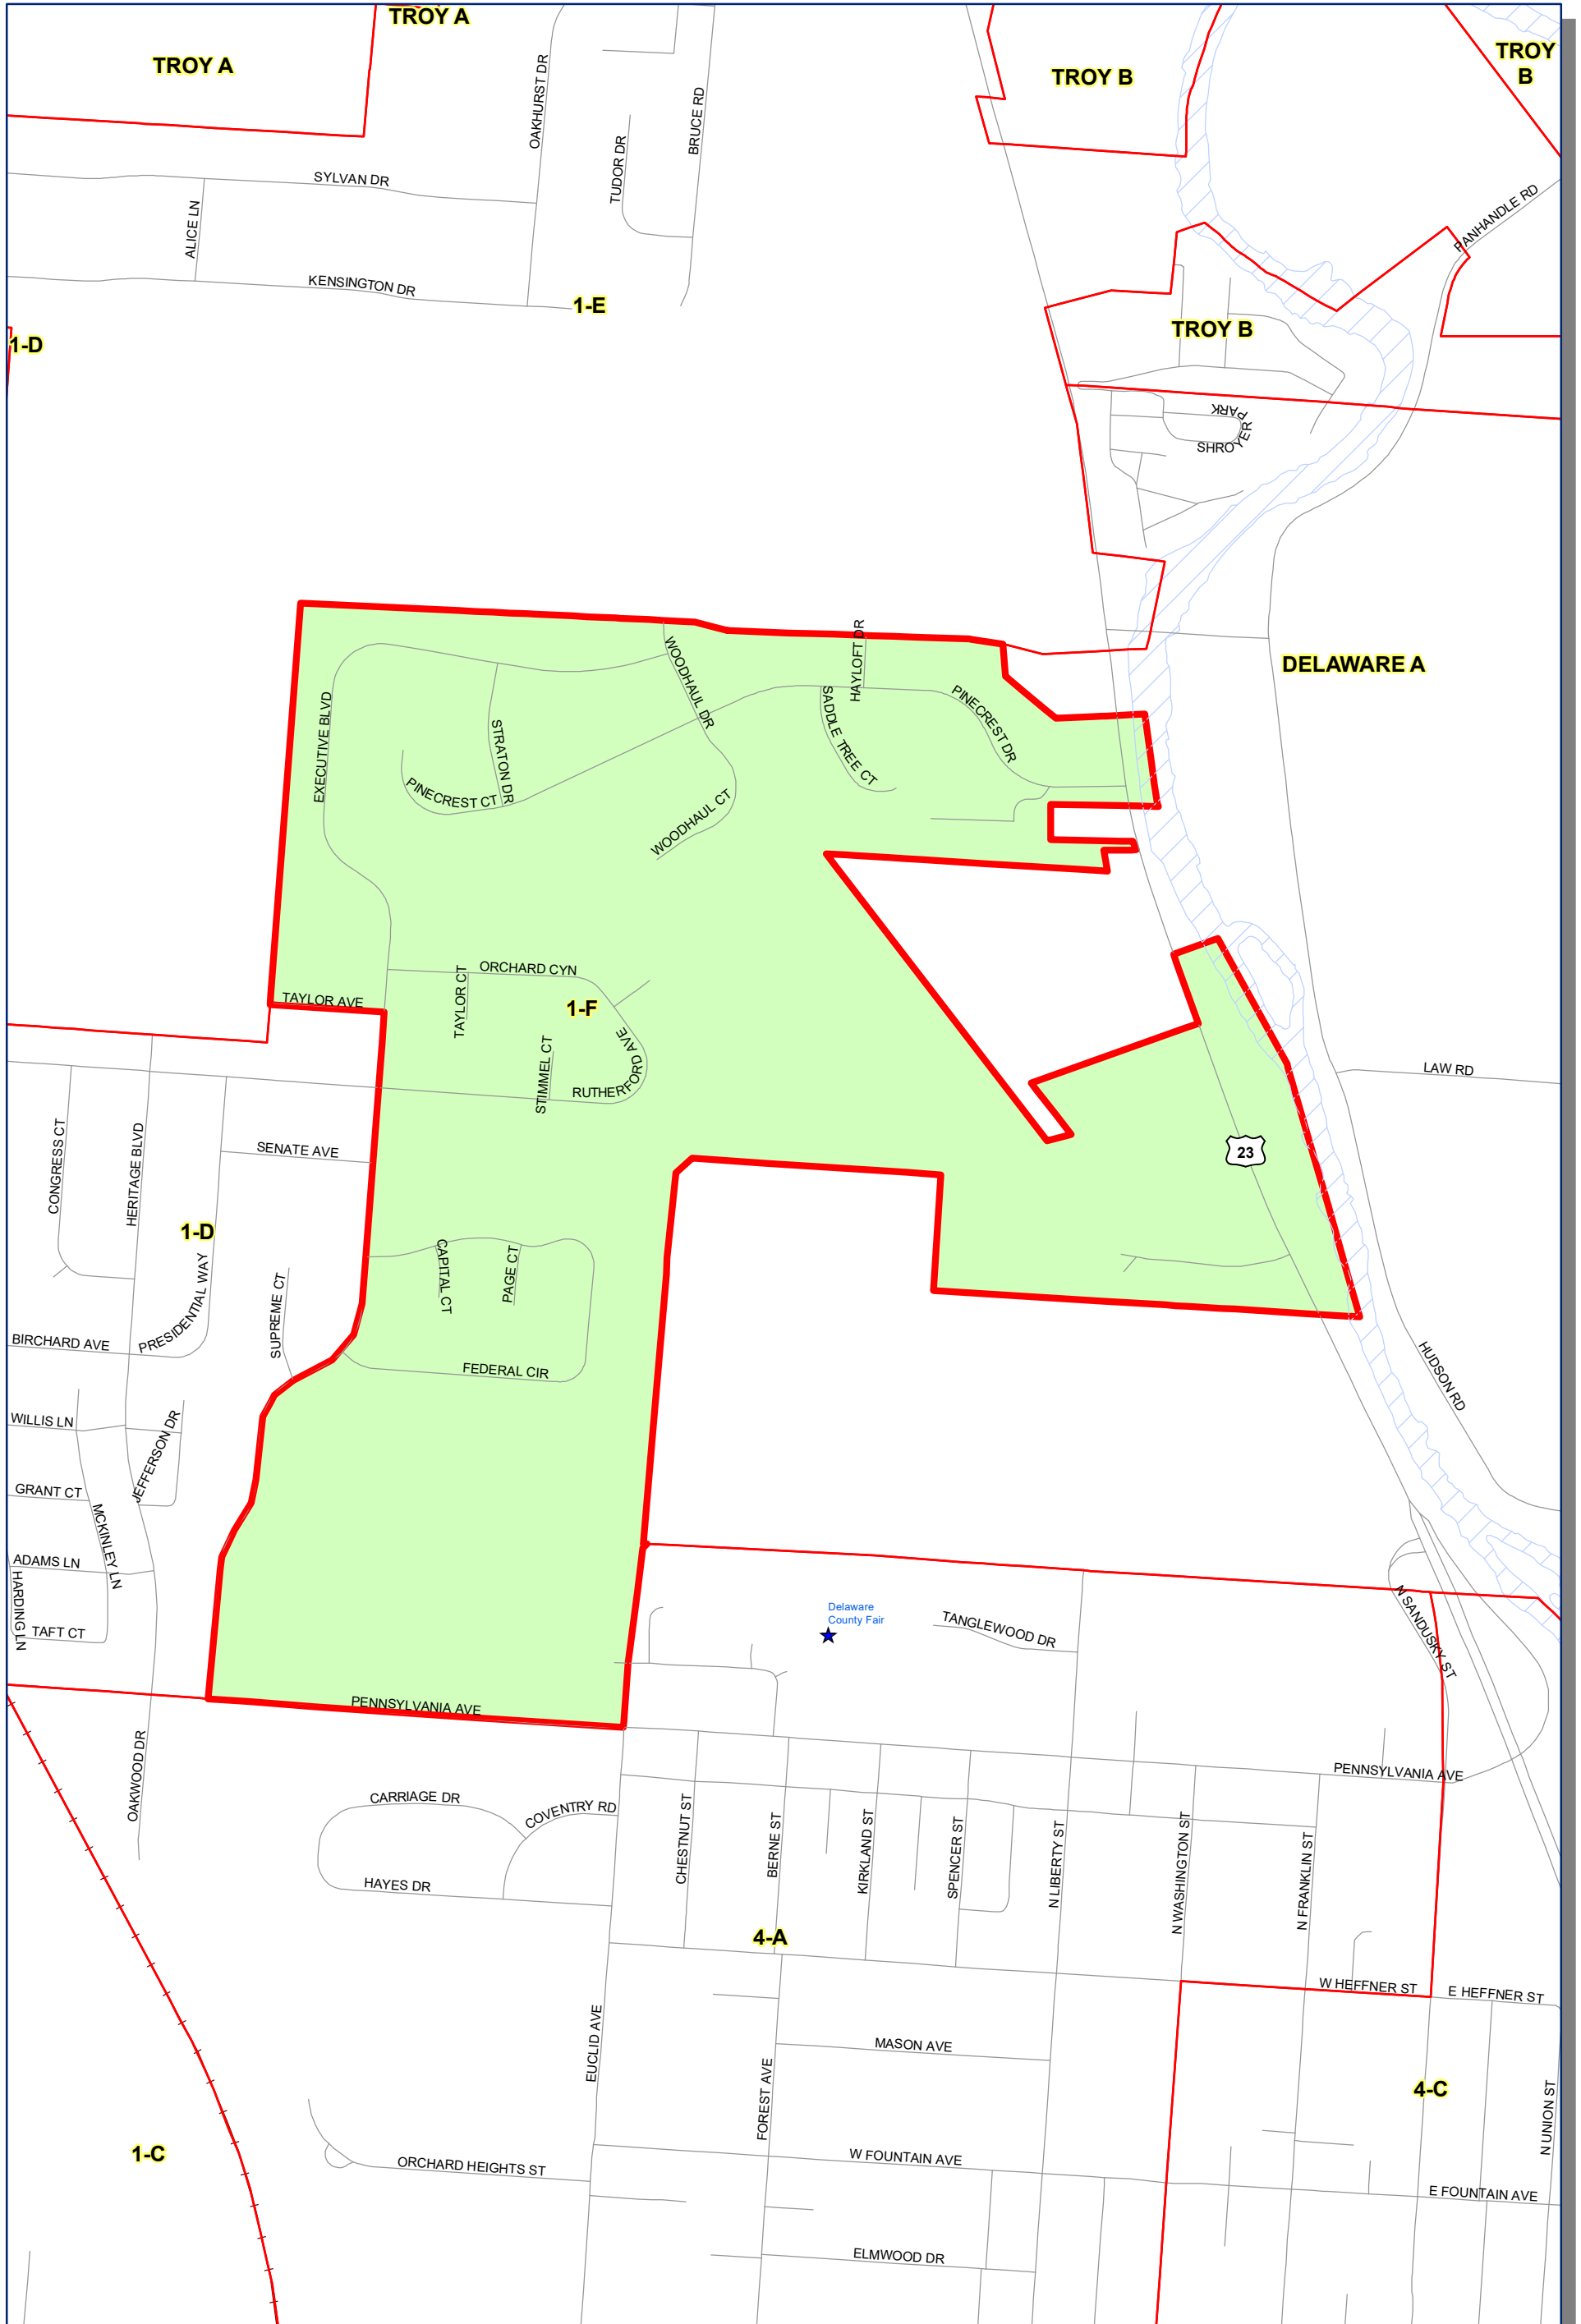

Polling Place:
DELAWARE COUNTY FAIR
236 PENNSYLVANIA AVE

The Precinct and Polling Places information has been provided by Delaware County Board of Elections and is updated as of September 2022. Please contact the Board of Elections at 740-833-2080 for the latest updates.

Prepared by: Delaware County Auditor's GIS Office
September 2022