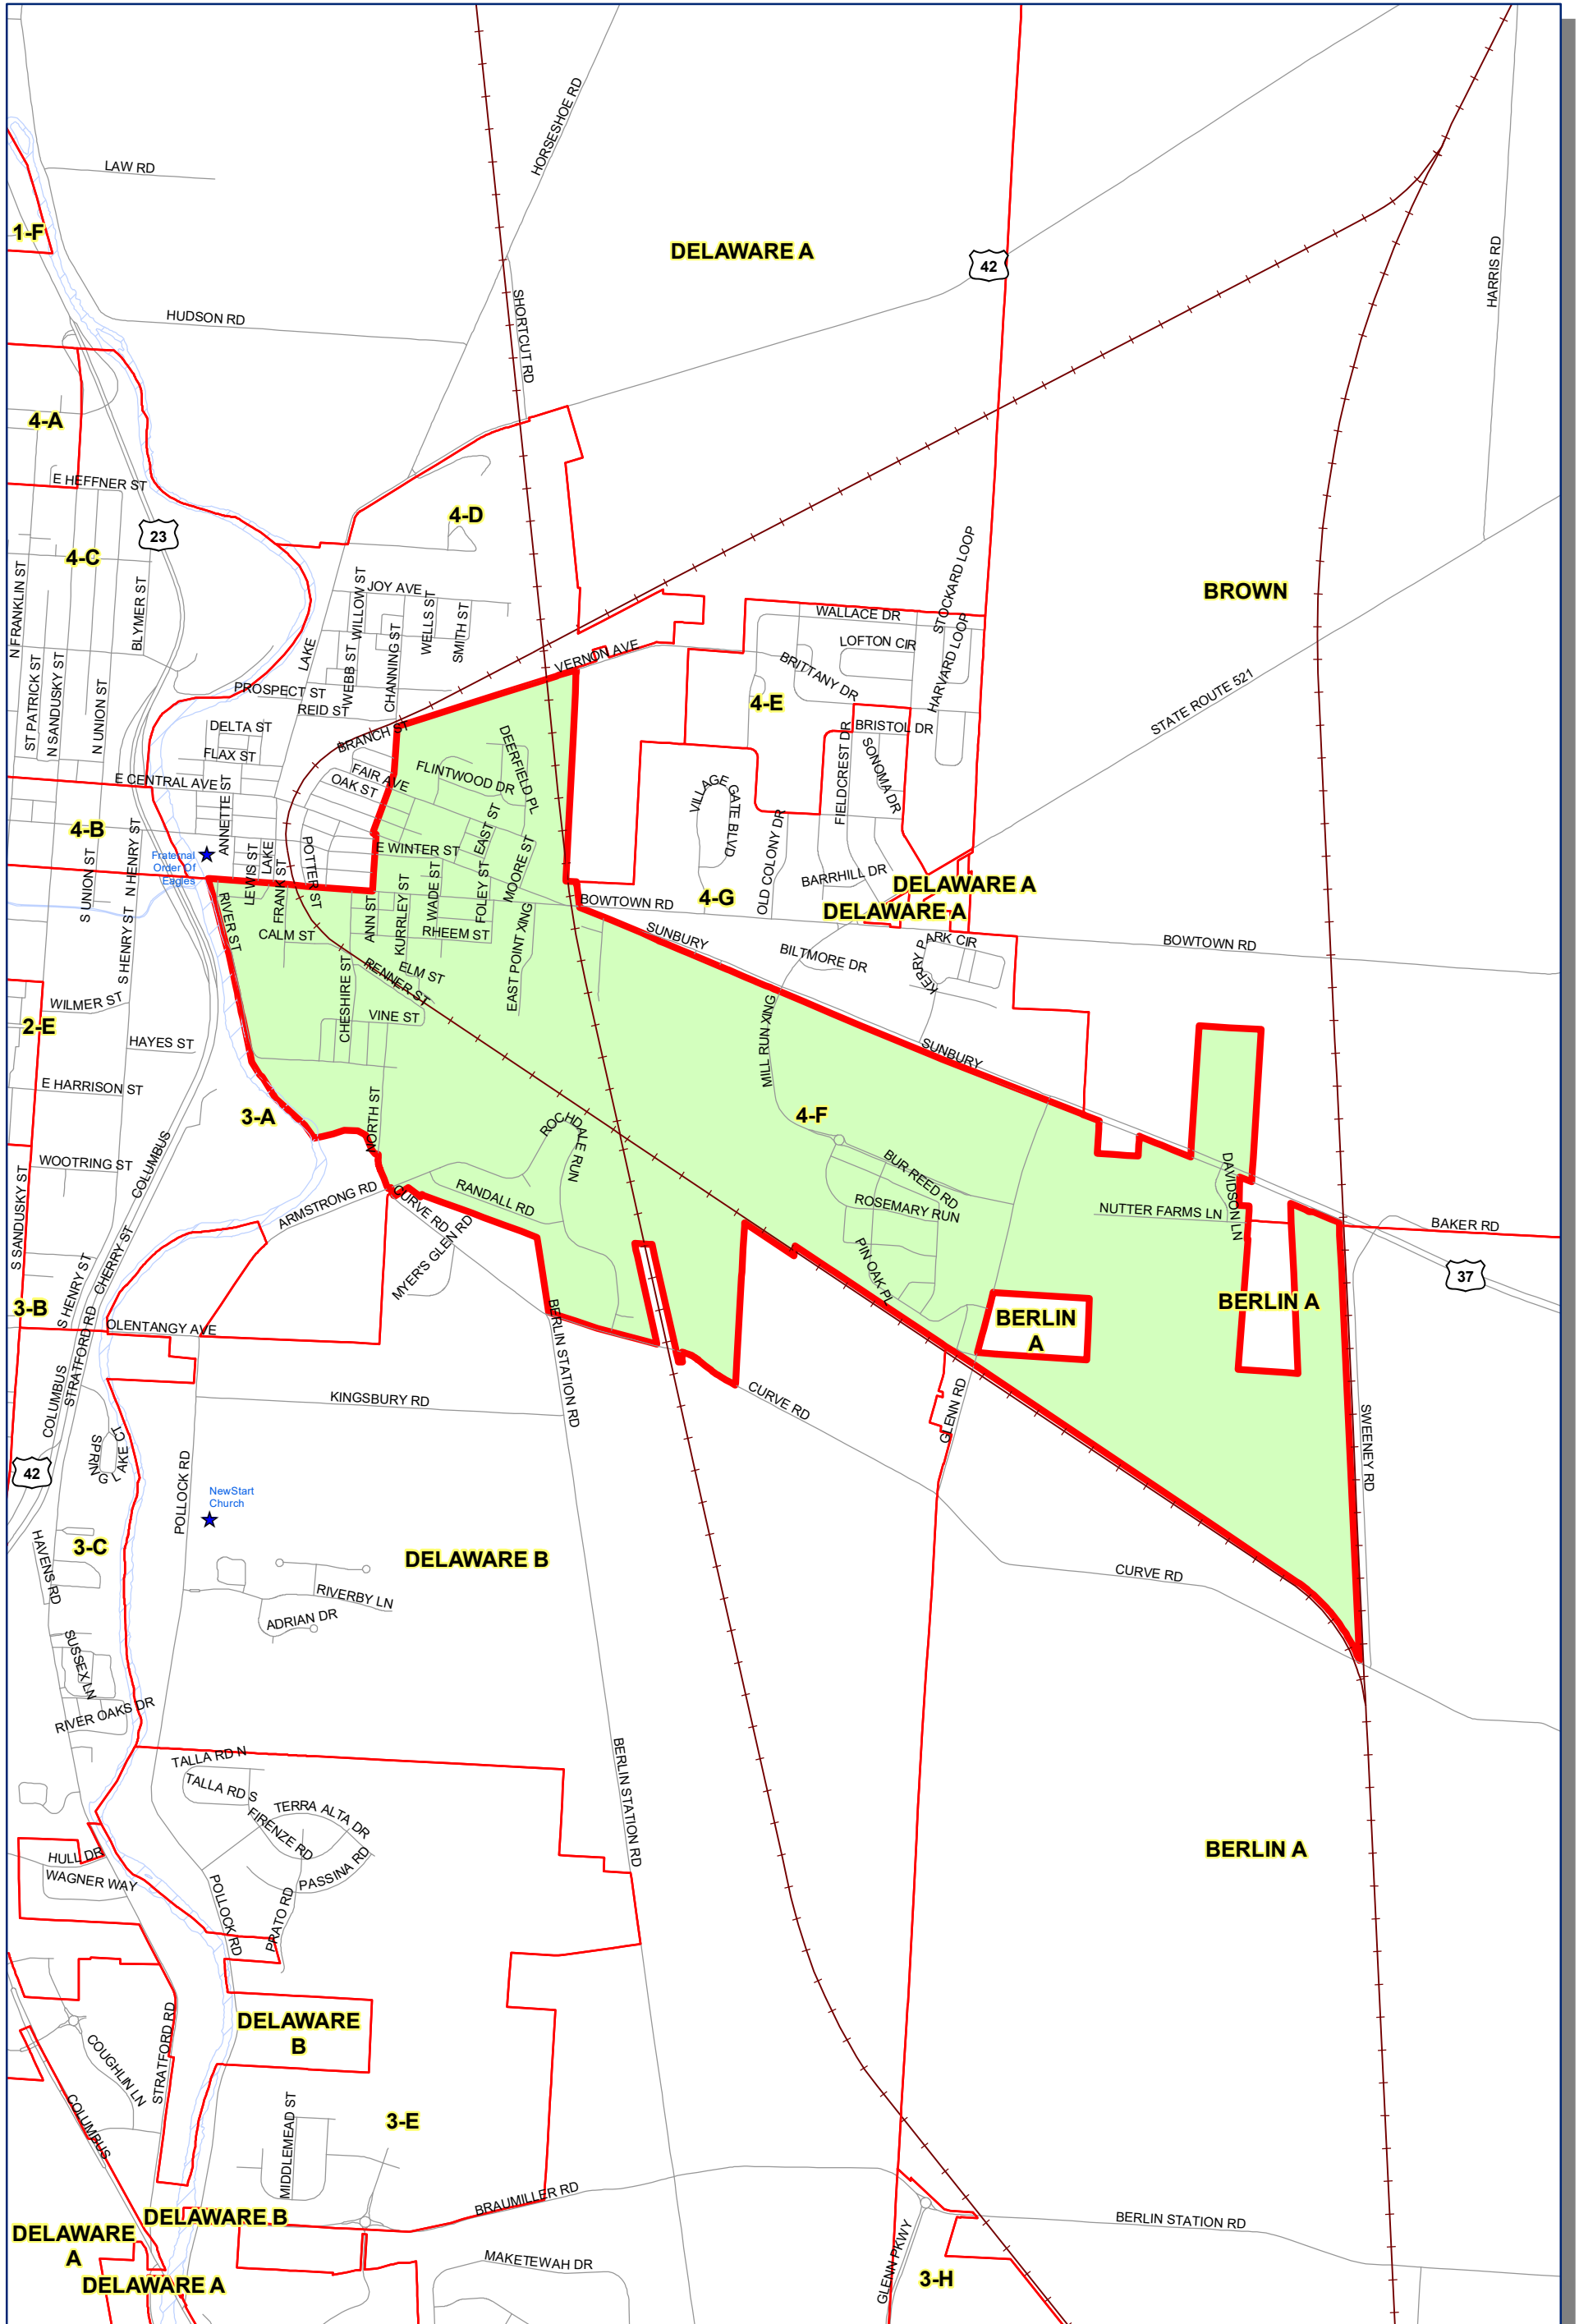

Polling Place:
FRATERNAL ORDER OF EAGLES
127 E WILLIAM ST

The Precinct and Polling Places information has been provided by Delaware County Board of Elections and is updated as of September 2022. Please contact the Board of Elections at 740-833-2080 for the latest updates.

Prepared by: Delaware County Auditor's GIS Office
September 2022