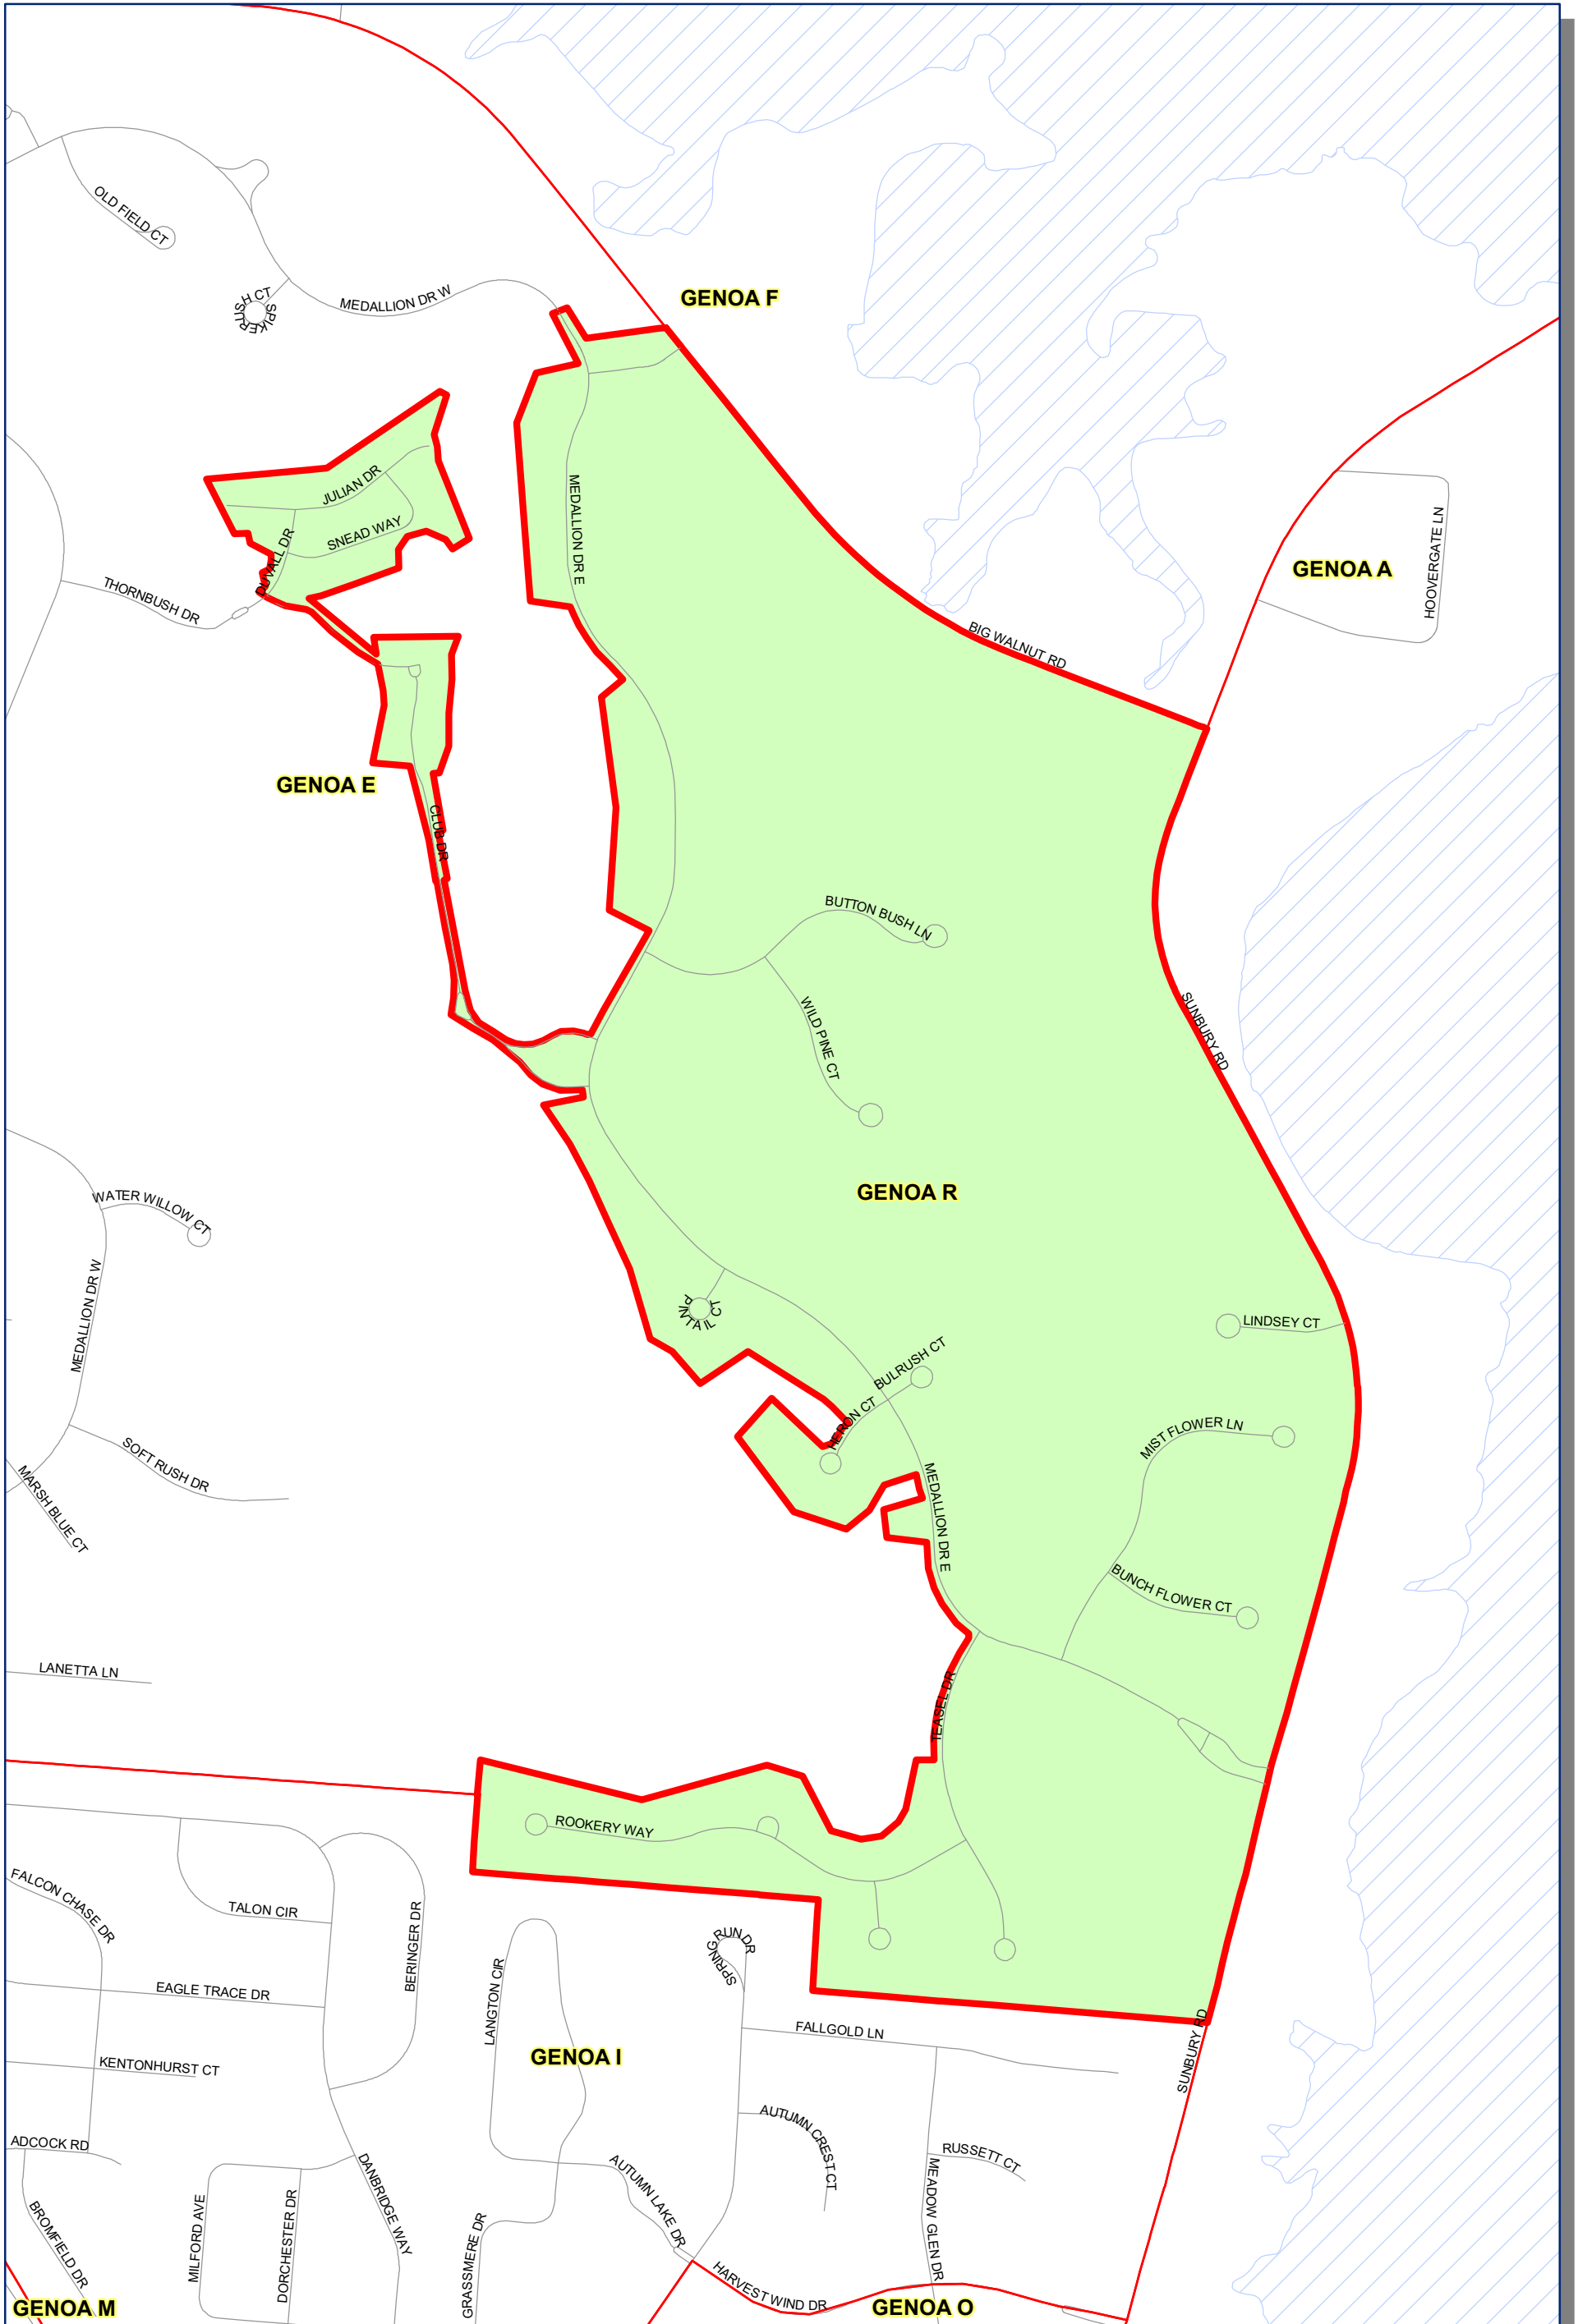

Polling Place:
GENOA TOWNSHIP HALL
5111 S OLD 3C HWY

The Precinct and Polling Places information has been provided by Delaware County Board of Elections and is updated as of September 2022. Please contact the Board of Elections at 740-833-2080 for the latest updates.

Prepared by: Delaware County Auditor's GIS Office
September 2022