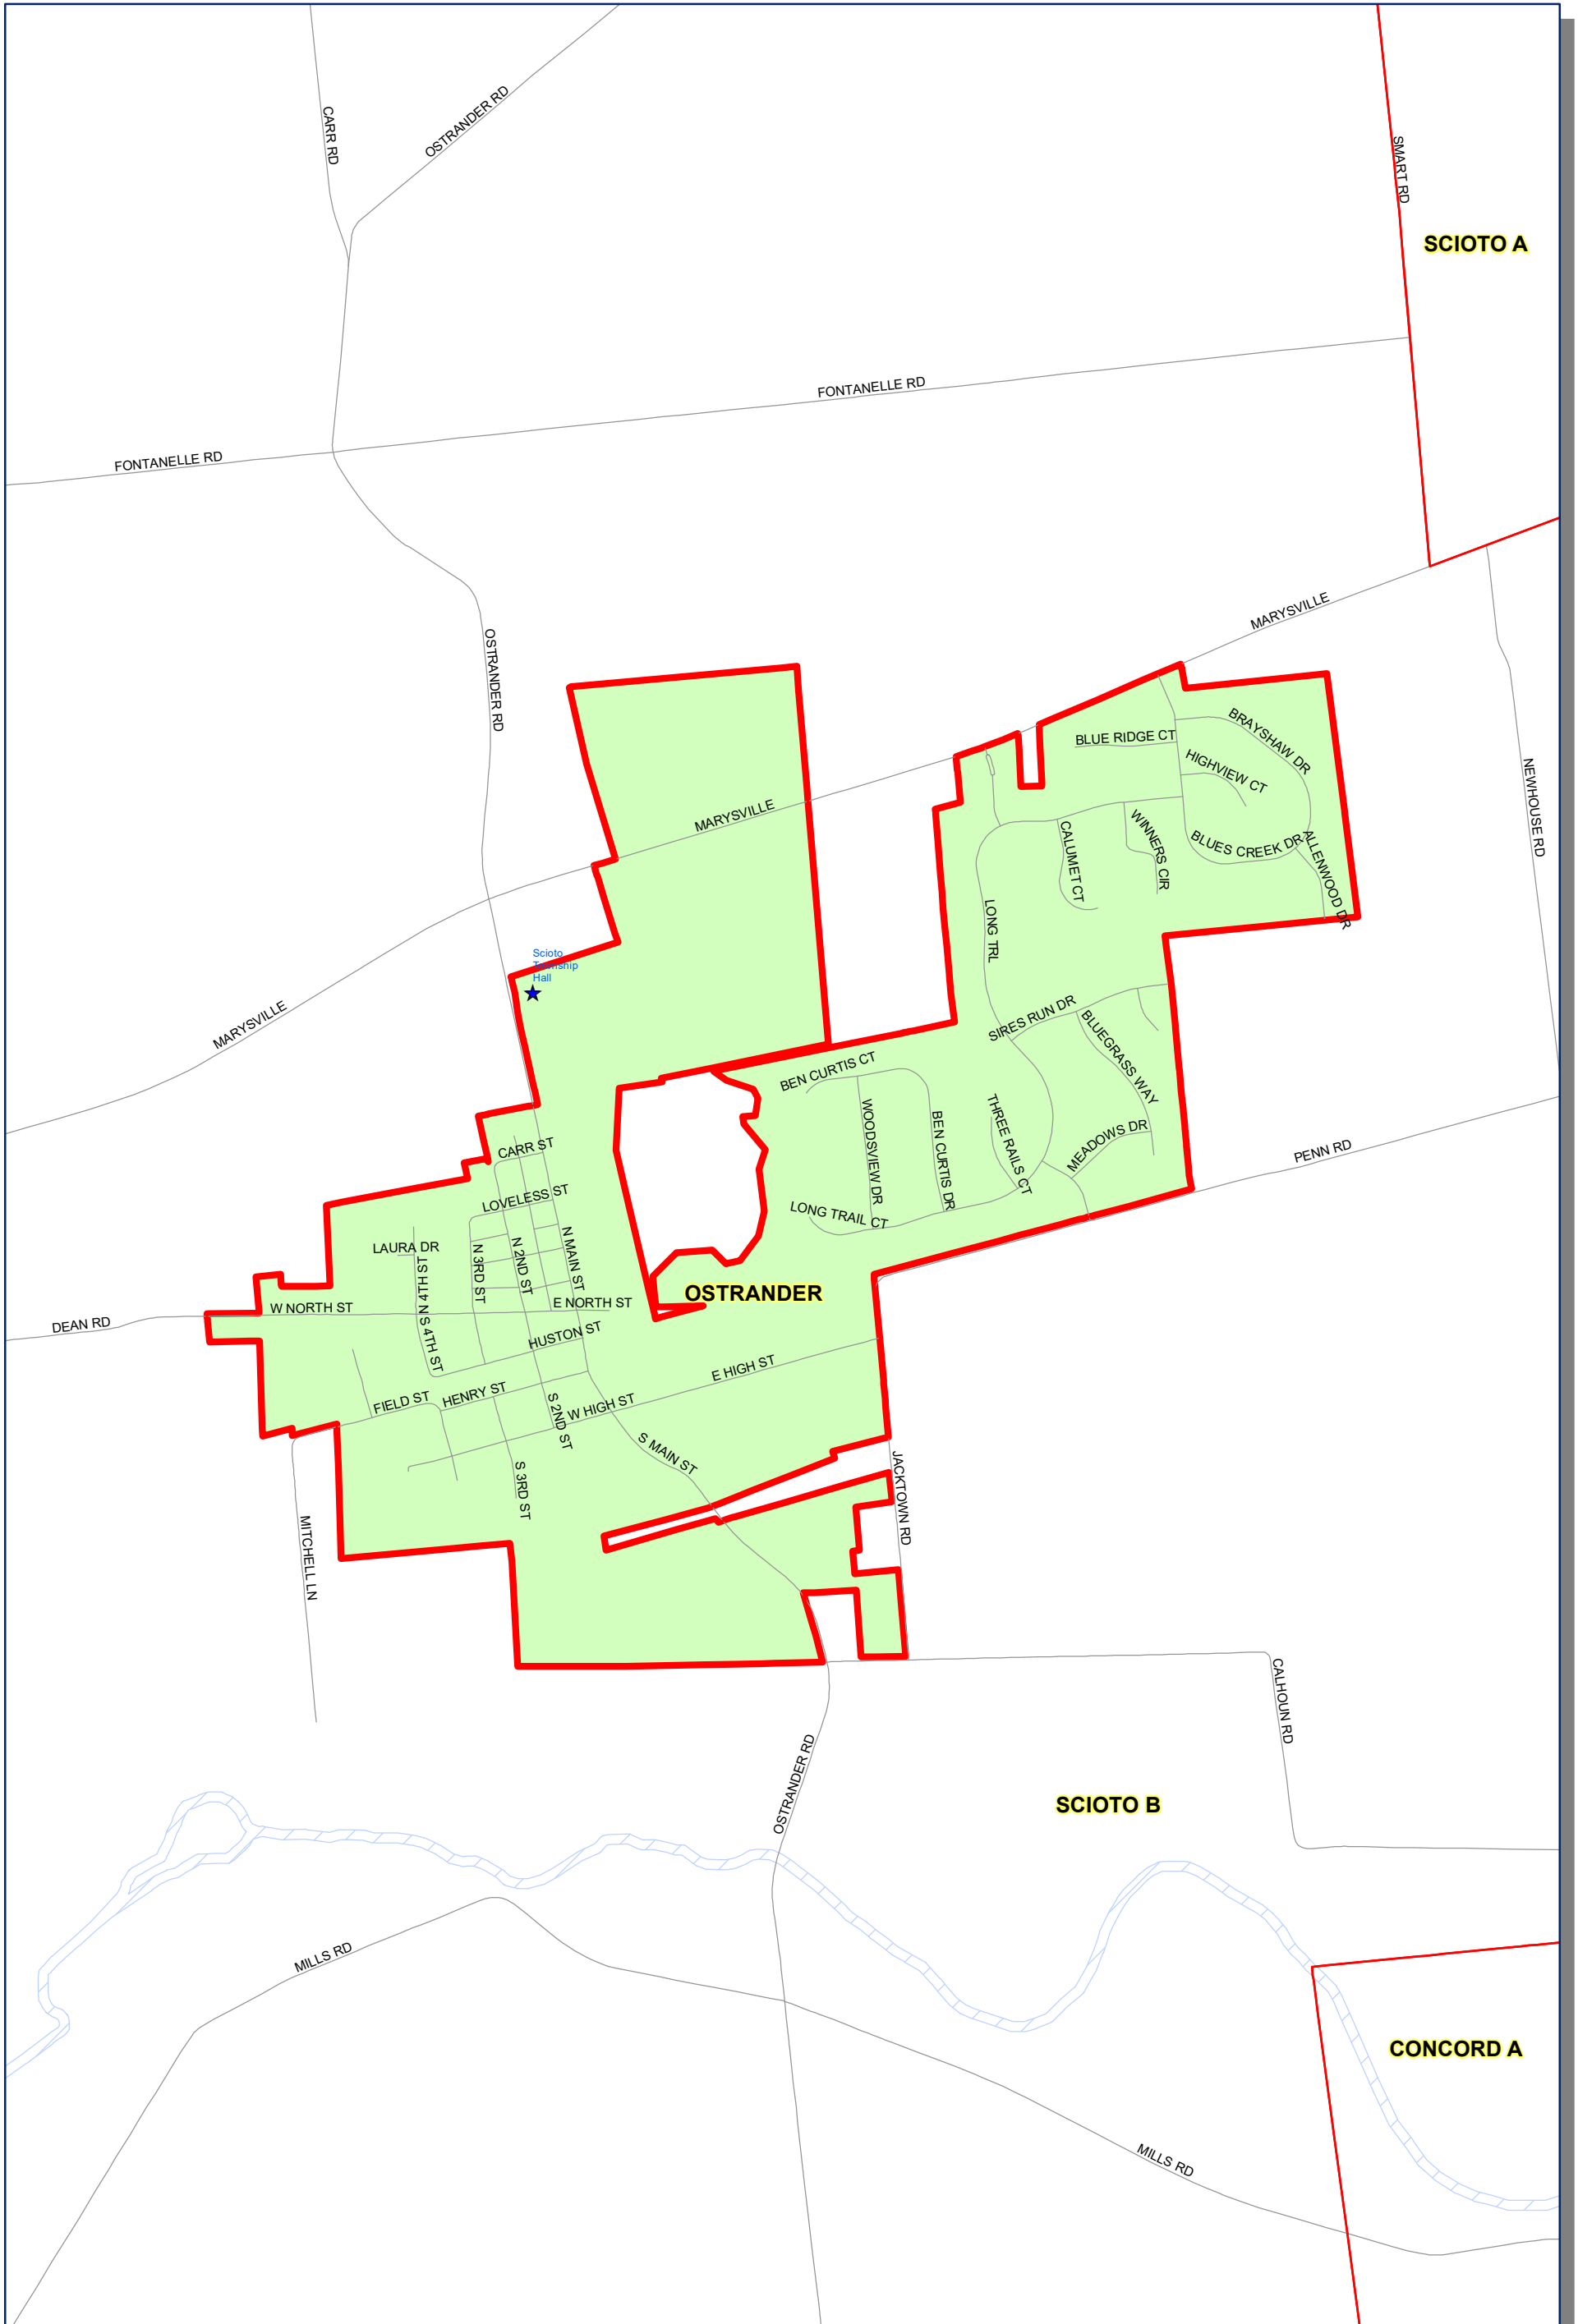

Polling Place:
SCIOTO TOWNSHIP HALL
3737 OSTRANDER RD

The Precinct and Polling Places information has been provided by Delaware County Board of Elections and is updated as of September 2022. Please contact the Board of Elections at 740-833-2080 for the latest updates.

Prepared by: Delaware County Auditor's GIS Office
September 2022