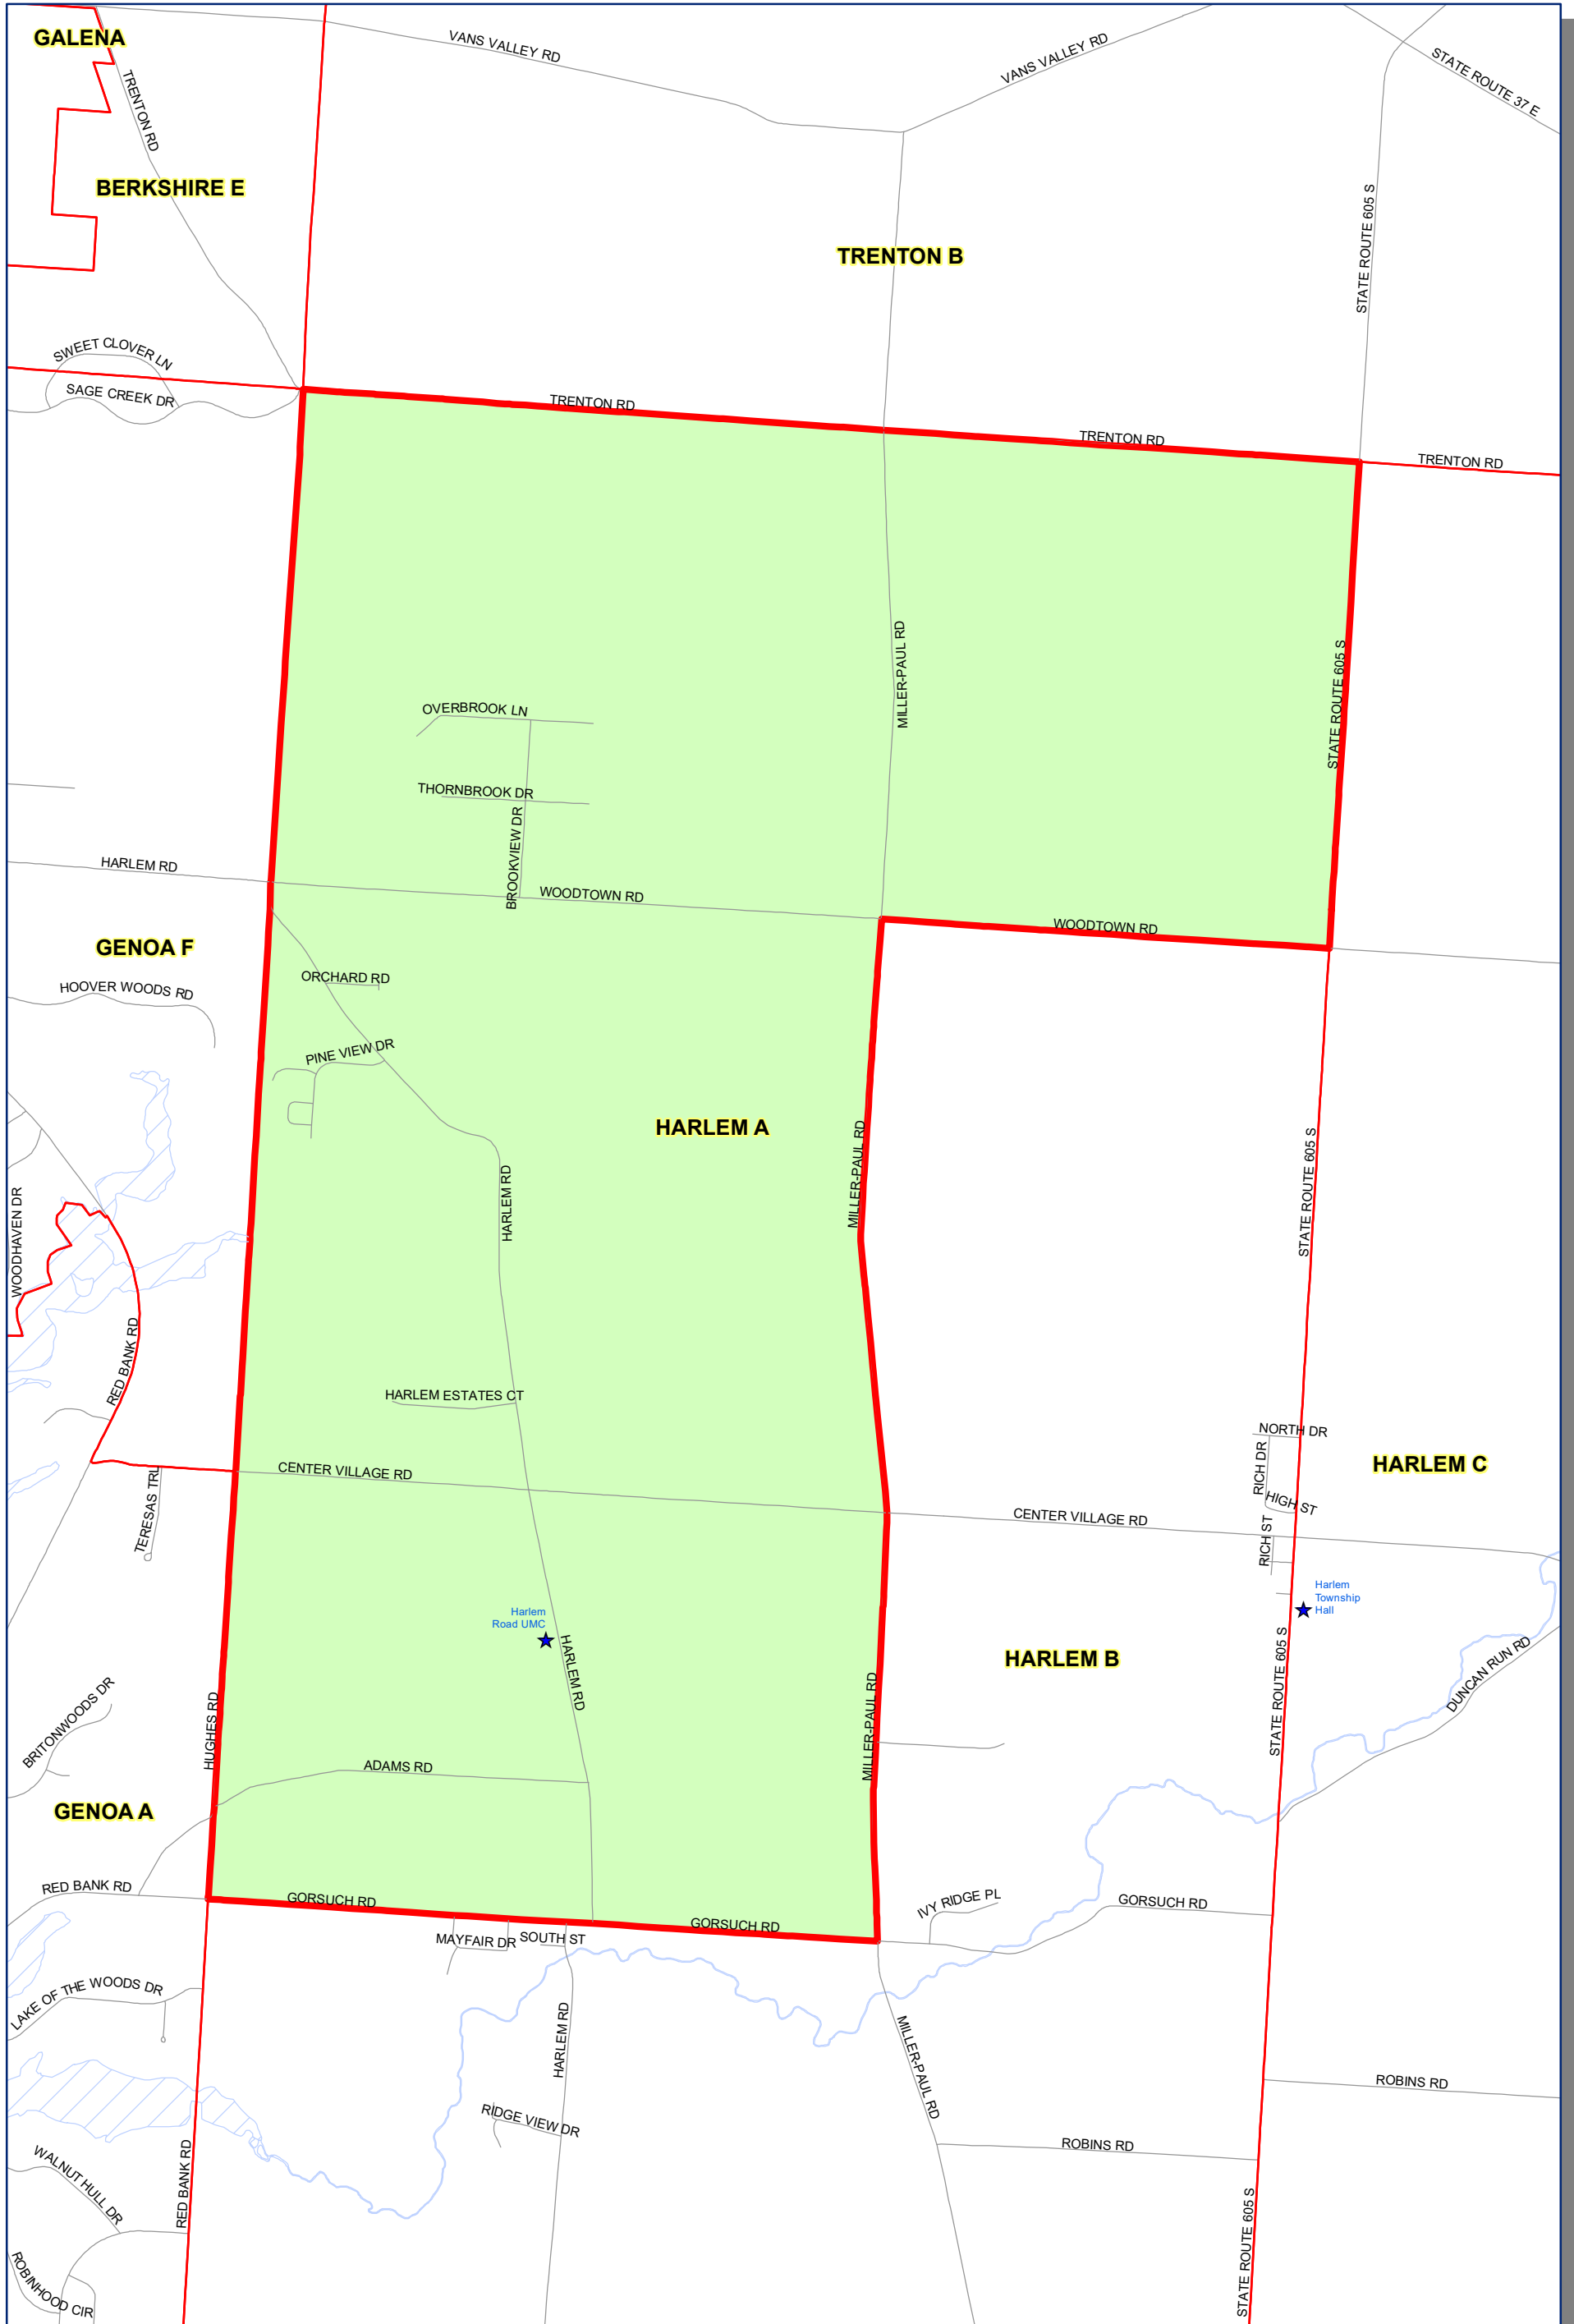

Prepared by: Delaware County Auditor's GIS Office  
 September 2022

**Polling Place:**  
**HARLEM ROAD UMC**  
**5520 HARLEM RD**

The Precinct and Polling Places information has been provided by Delaware County Board of Elections and is updated as of September 2022. Please contact the Board of Elections at 740-833-2080 for the latest updates.