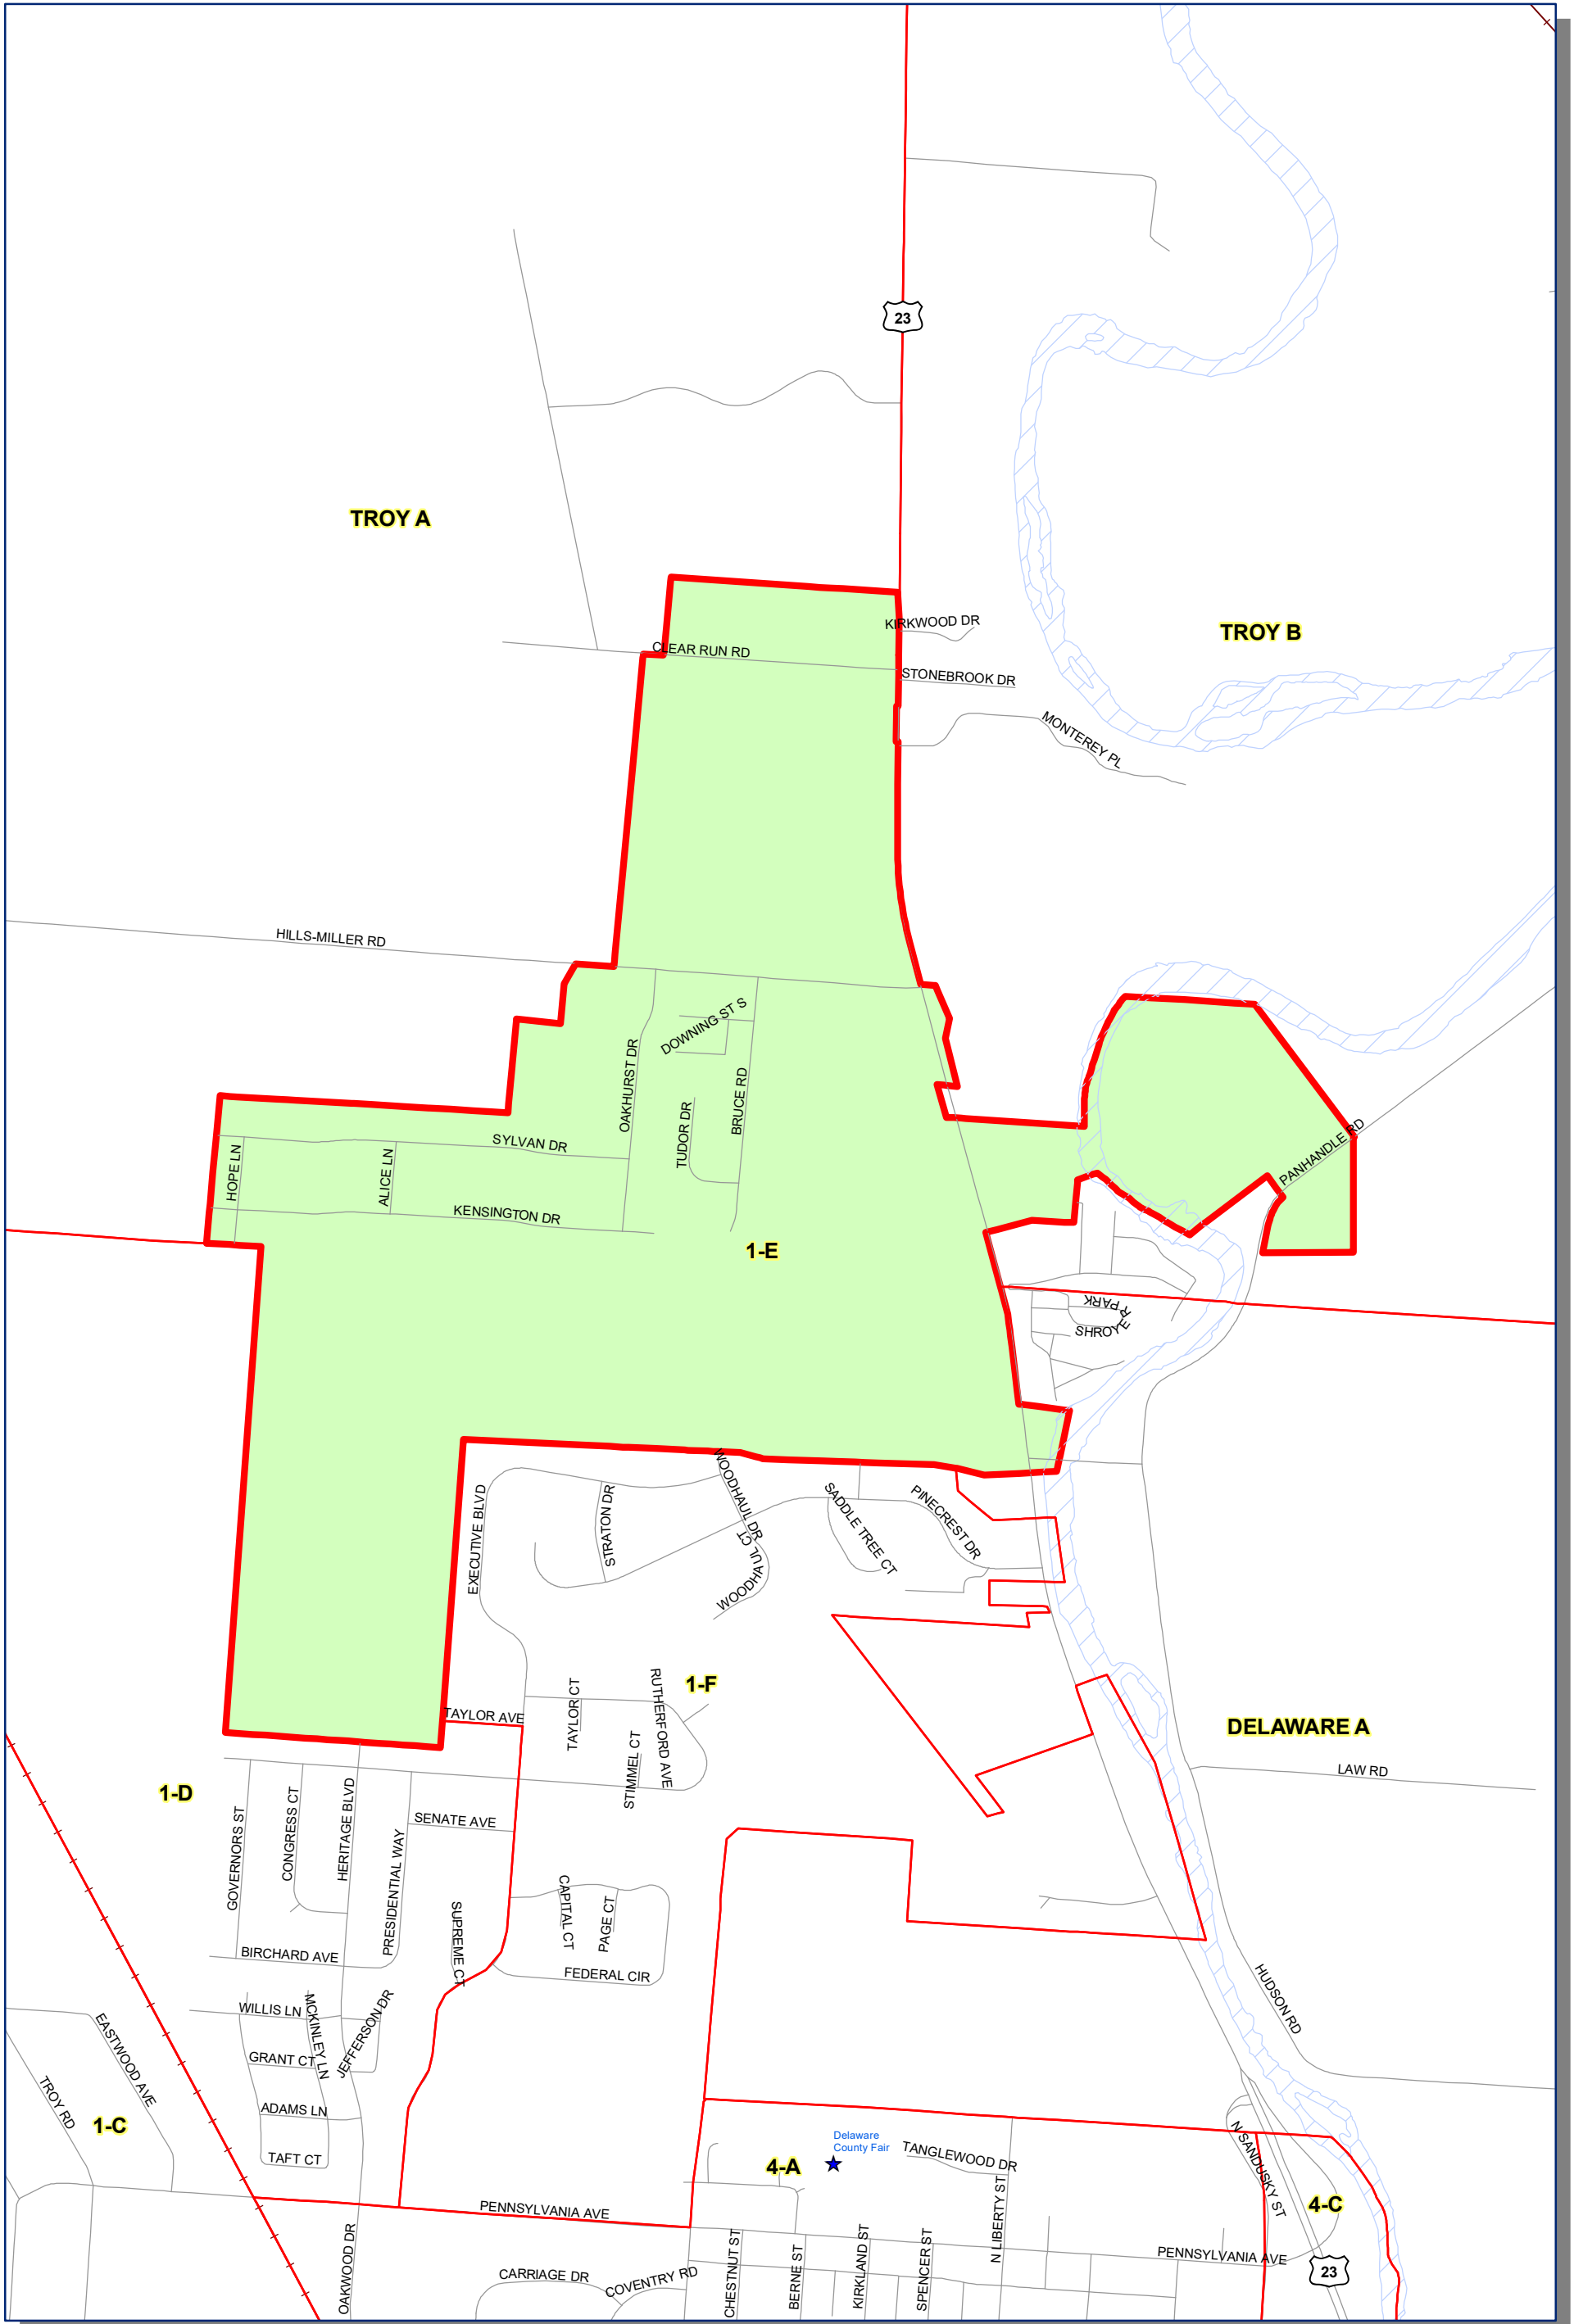

Polling Place:
DELAWARE COUNTY FAIR
236 PENNSYLVANIA AVE

The Precinct and Polling Places information has been provided by Delaware County Board of Elections and is updated as of September 2022. Please contact the Board of Elections at 740-833-2080 for the latest updates.

Prepared by: Delaware County Auditor's GIS Office
September 2022