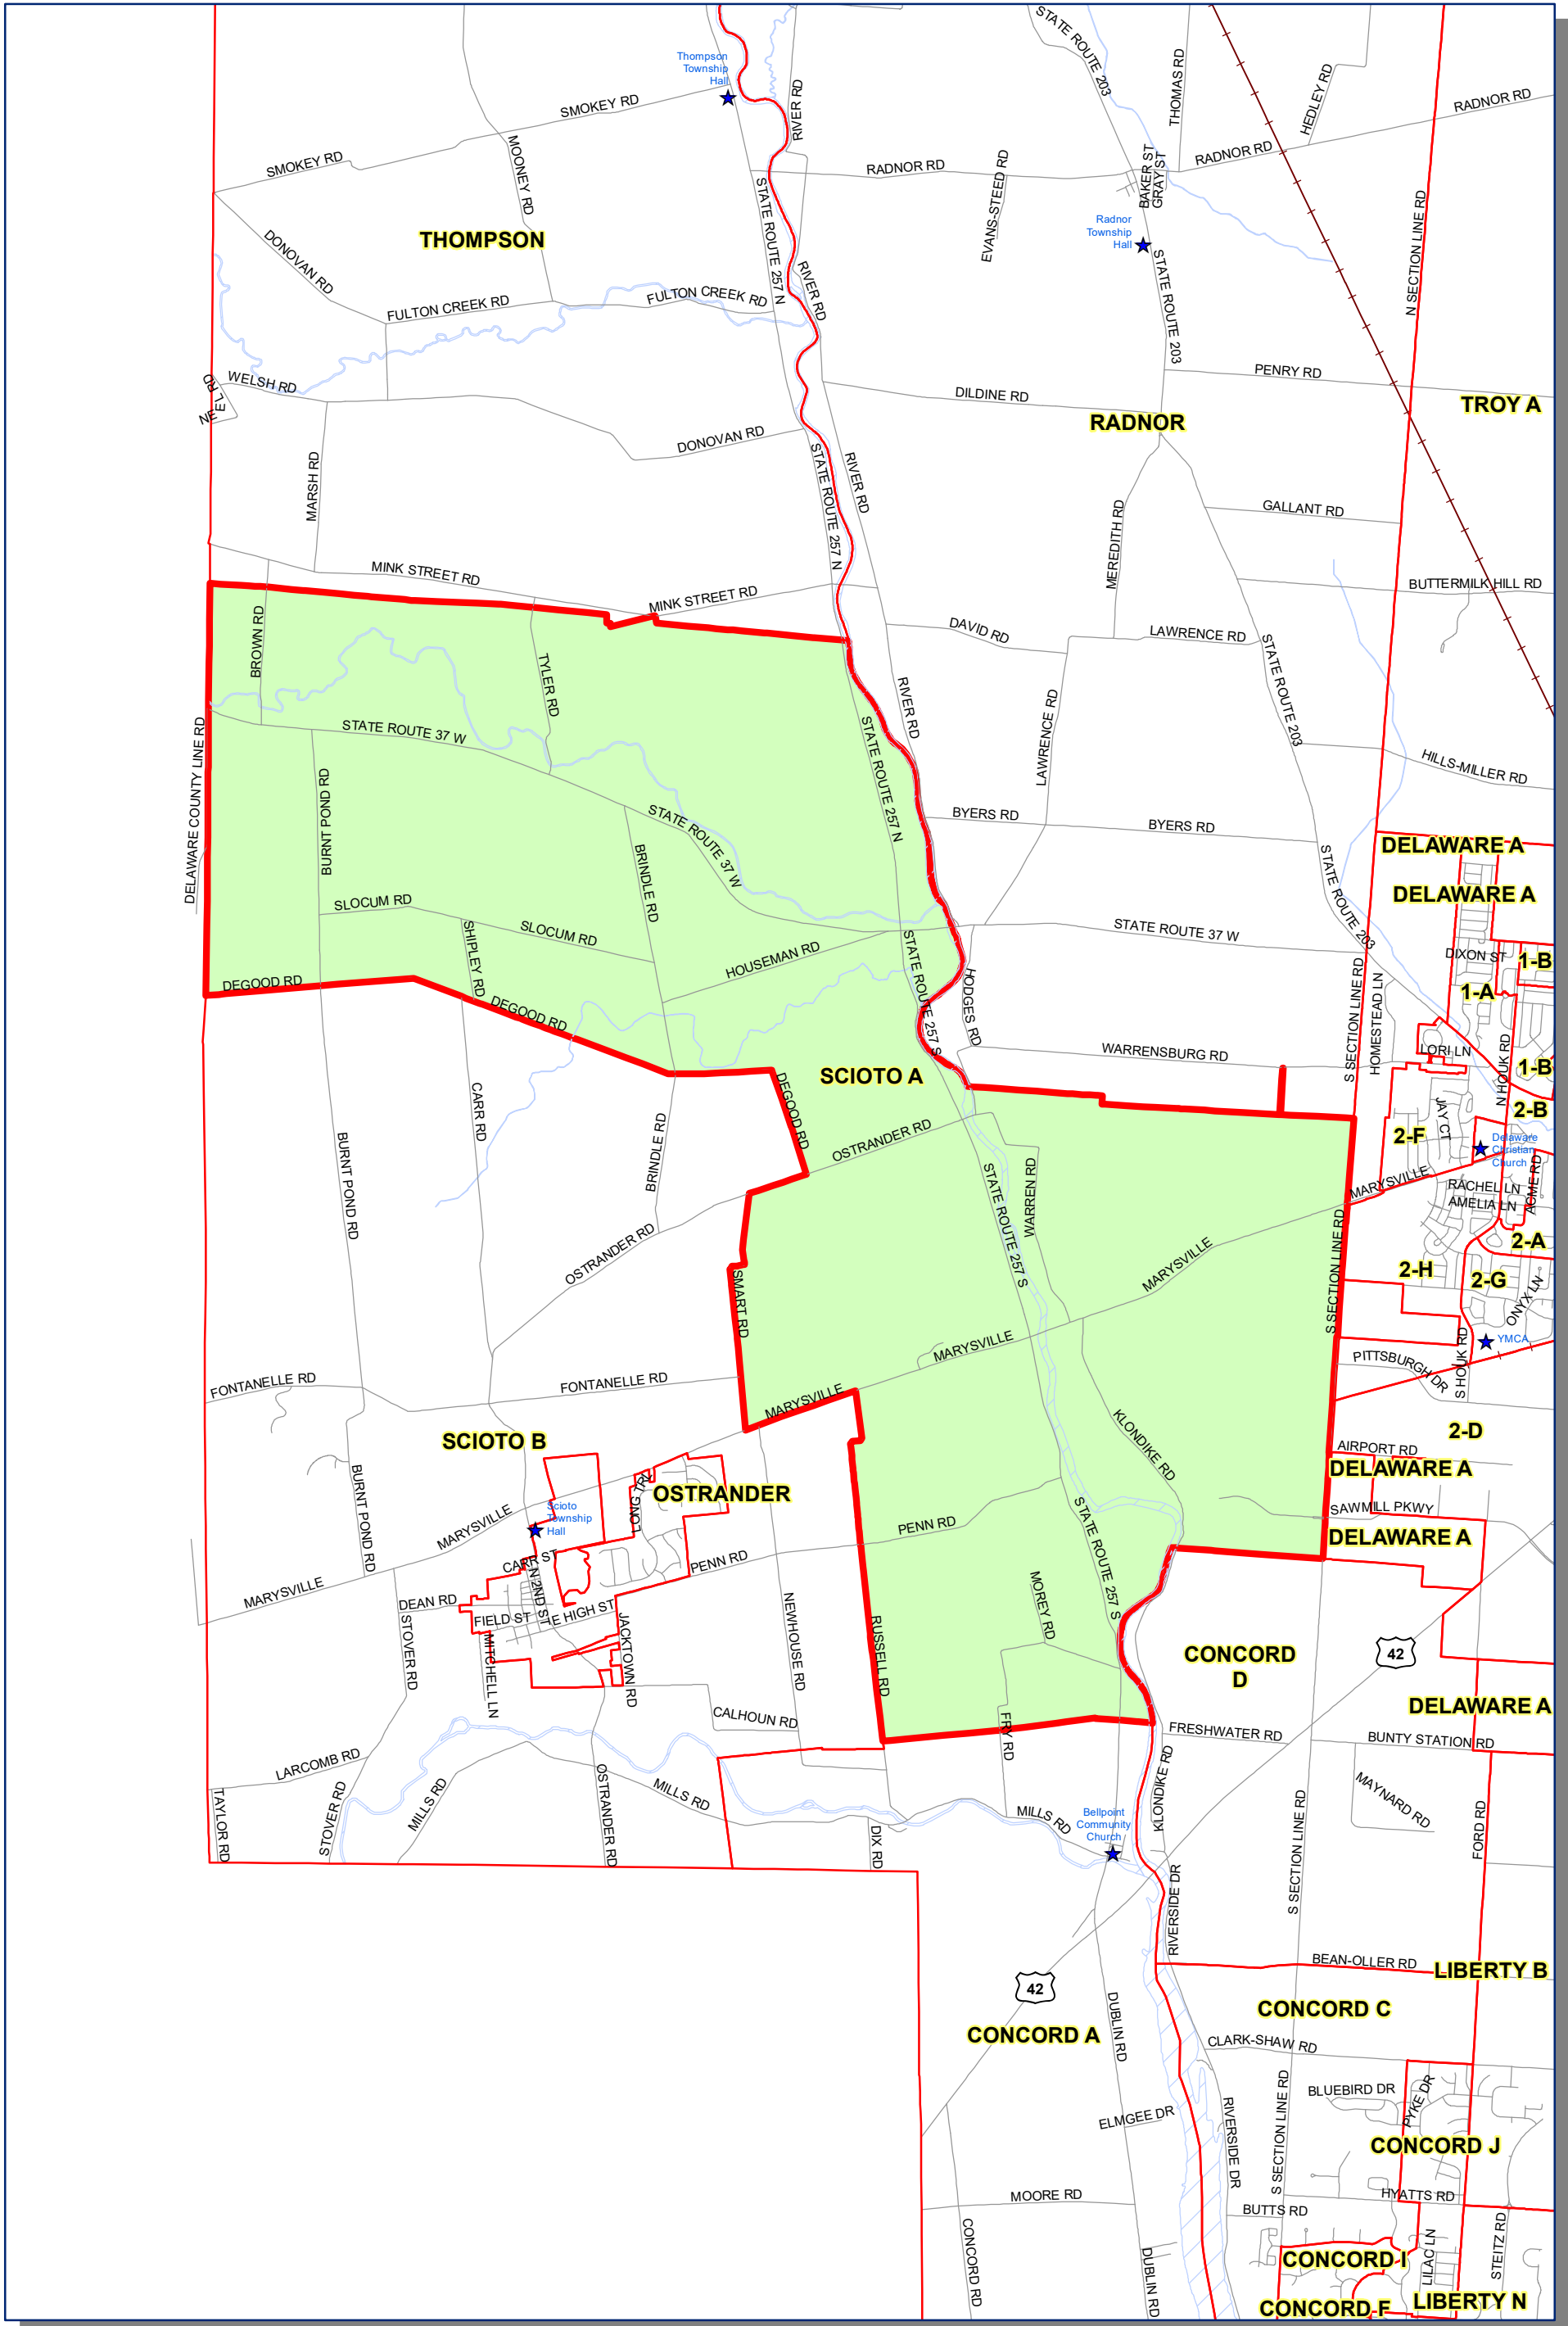

Polling Place:
SCIOTO TOWNSHIP HALL
3737 OSTRANDER RD

The Precinct and Polling Places information has been provided by Delaware County Board of Elections and is updated as of September 2022. Please contact the Board of Elections at 740-833-2080 for the latest updates.

Prepared by: Delaware County Auditor's GIS Office
September 2022