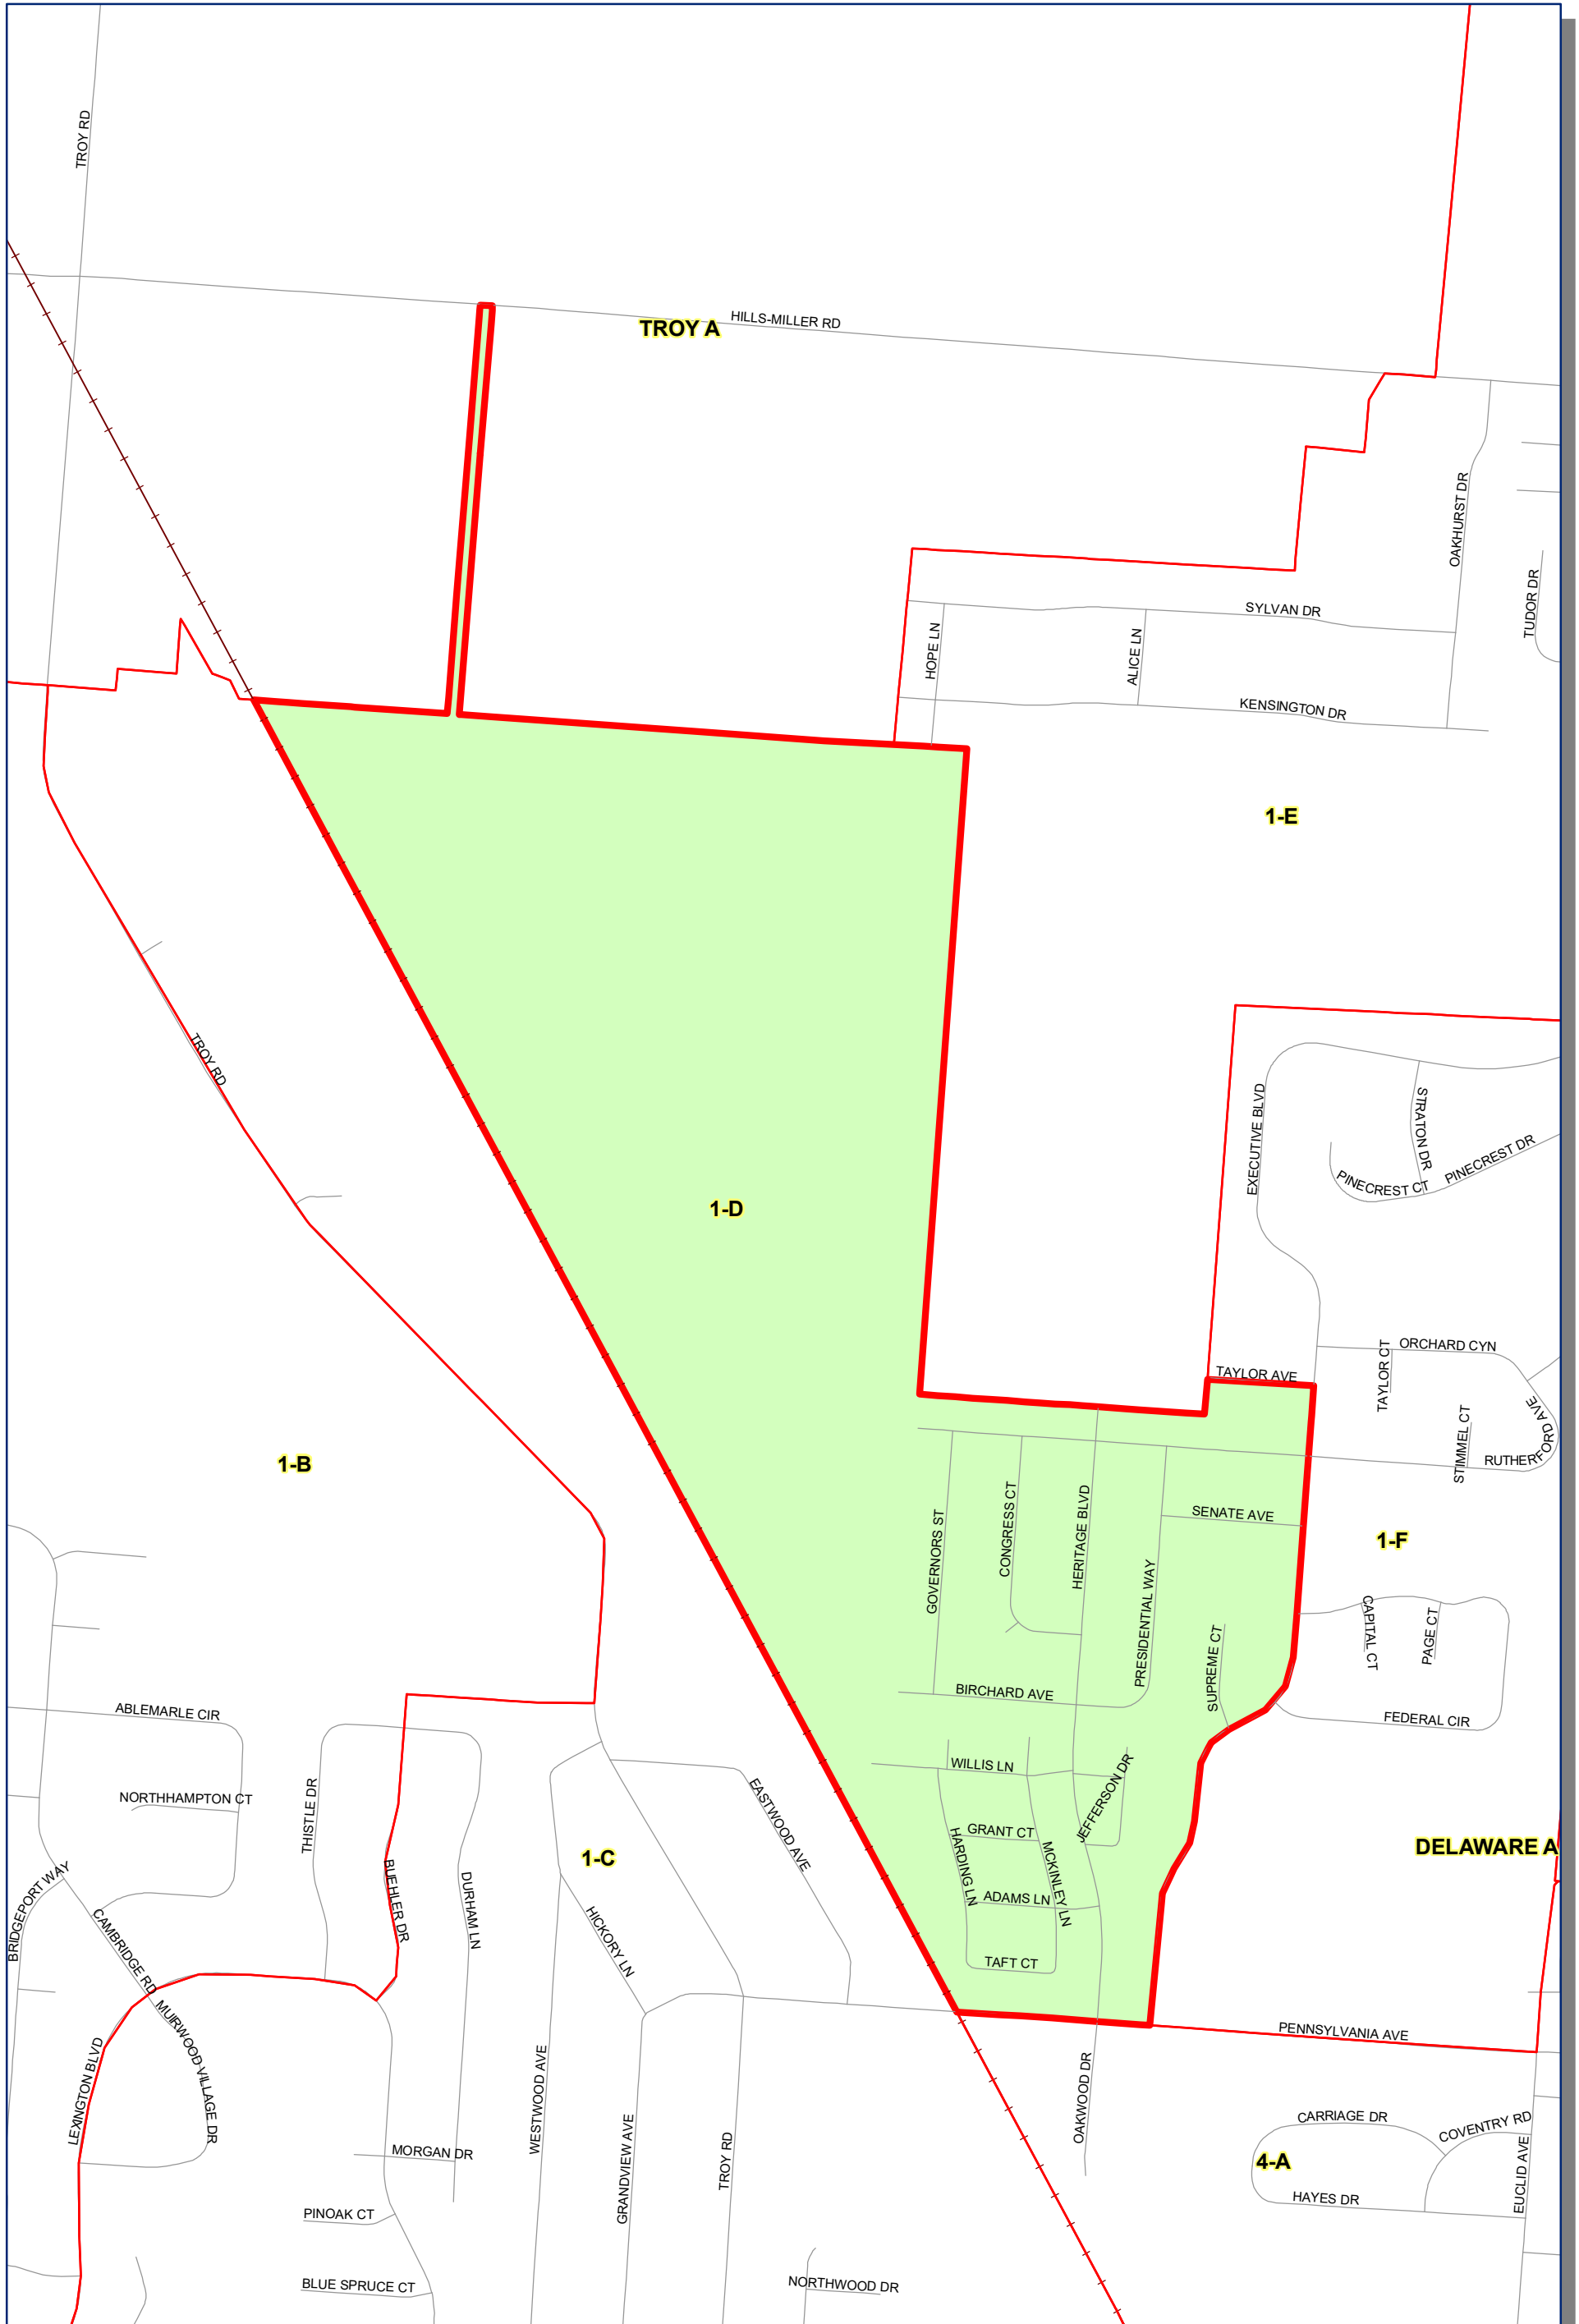

Polling Place:
DELAWARE COUNTY FAIR
236 PENNSYLVANIA AVE

The Precinct and Polling Places information has been provided by Delaware County Board of Elections and is updated as of September 2022. Please contact the Board of Elections at 740-833-2080 for the latest updates.

Prepared by: Delaware County Auditor's GIS Office
September 2022