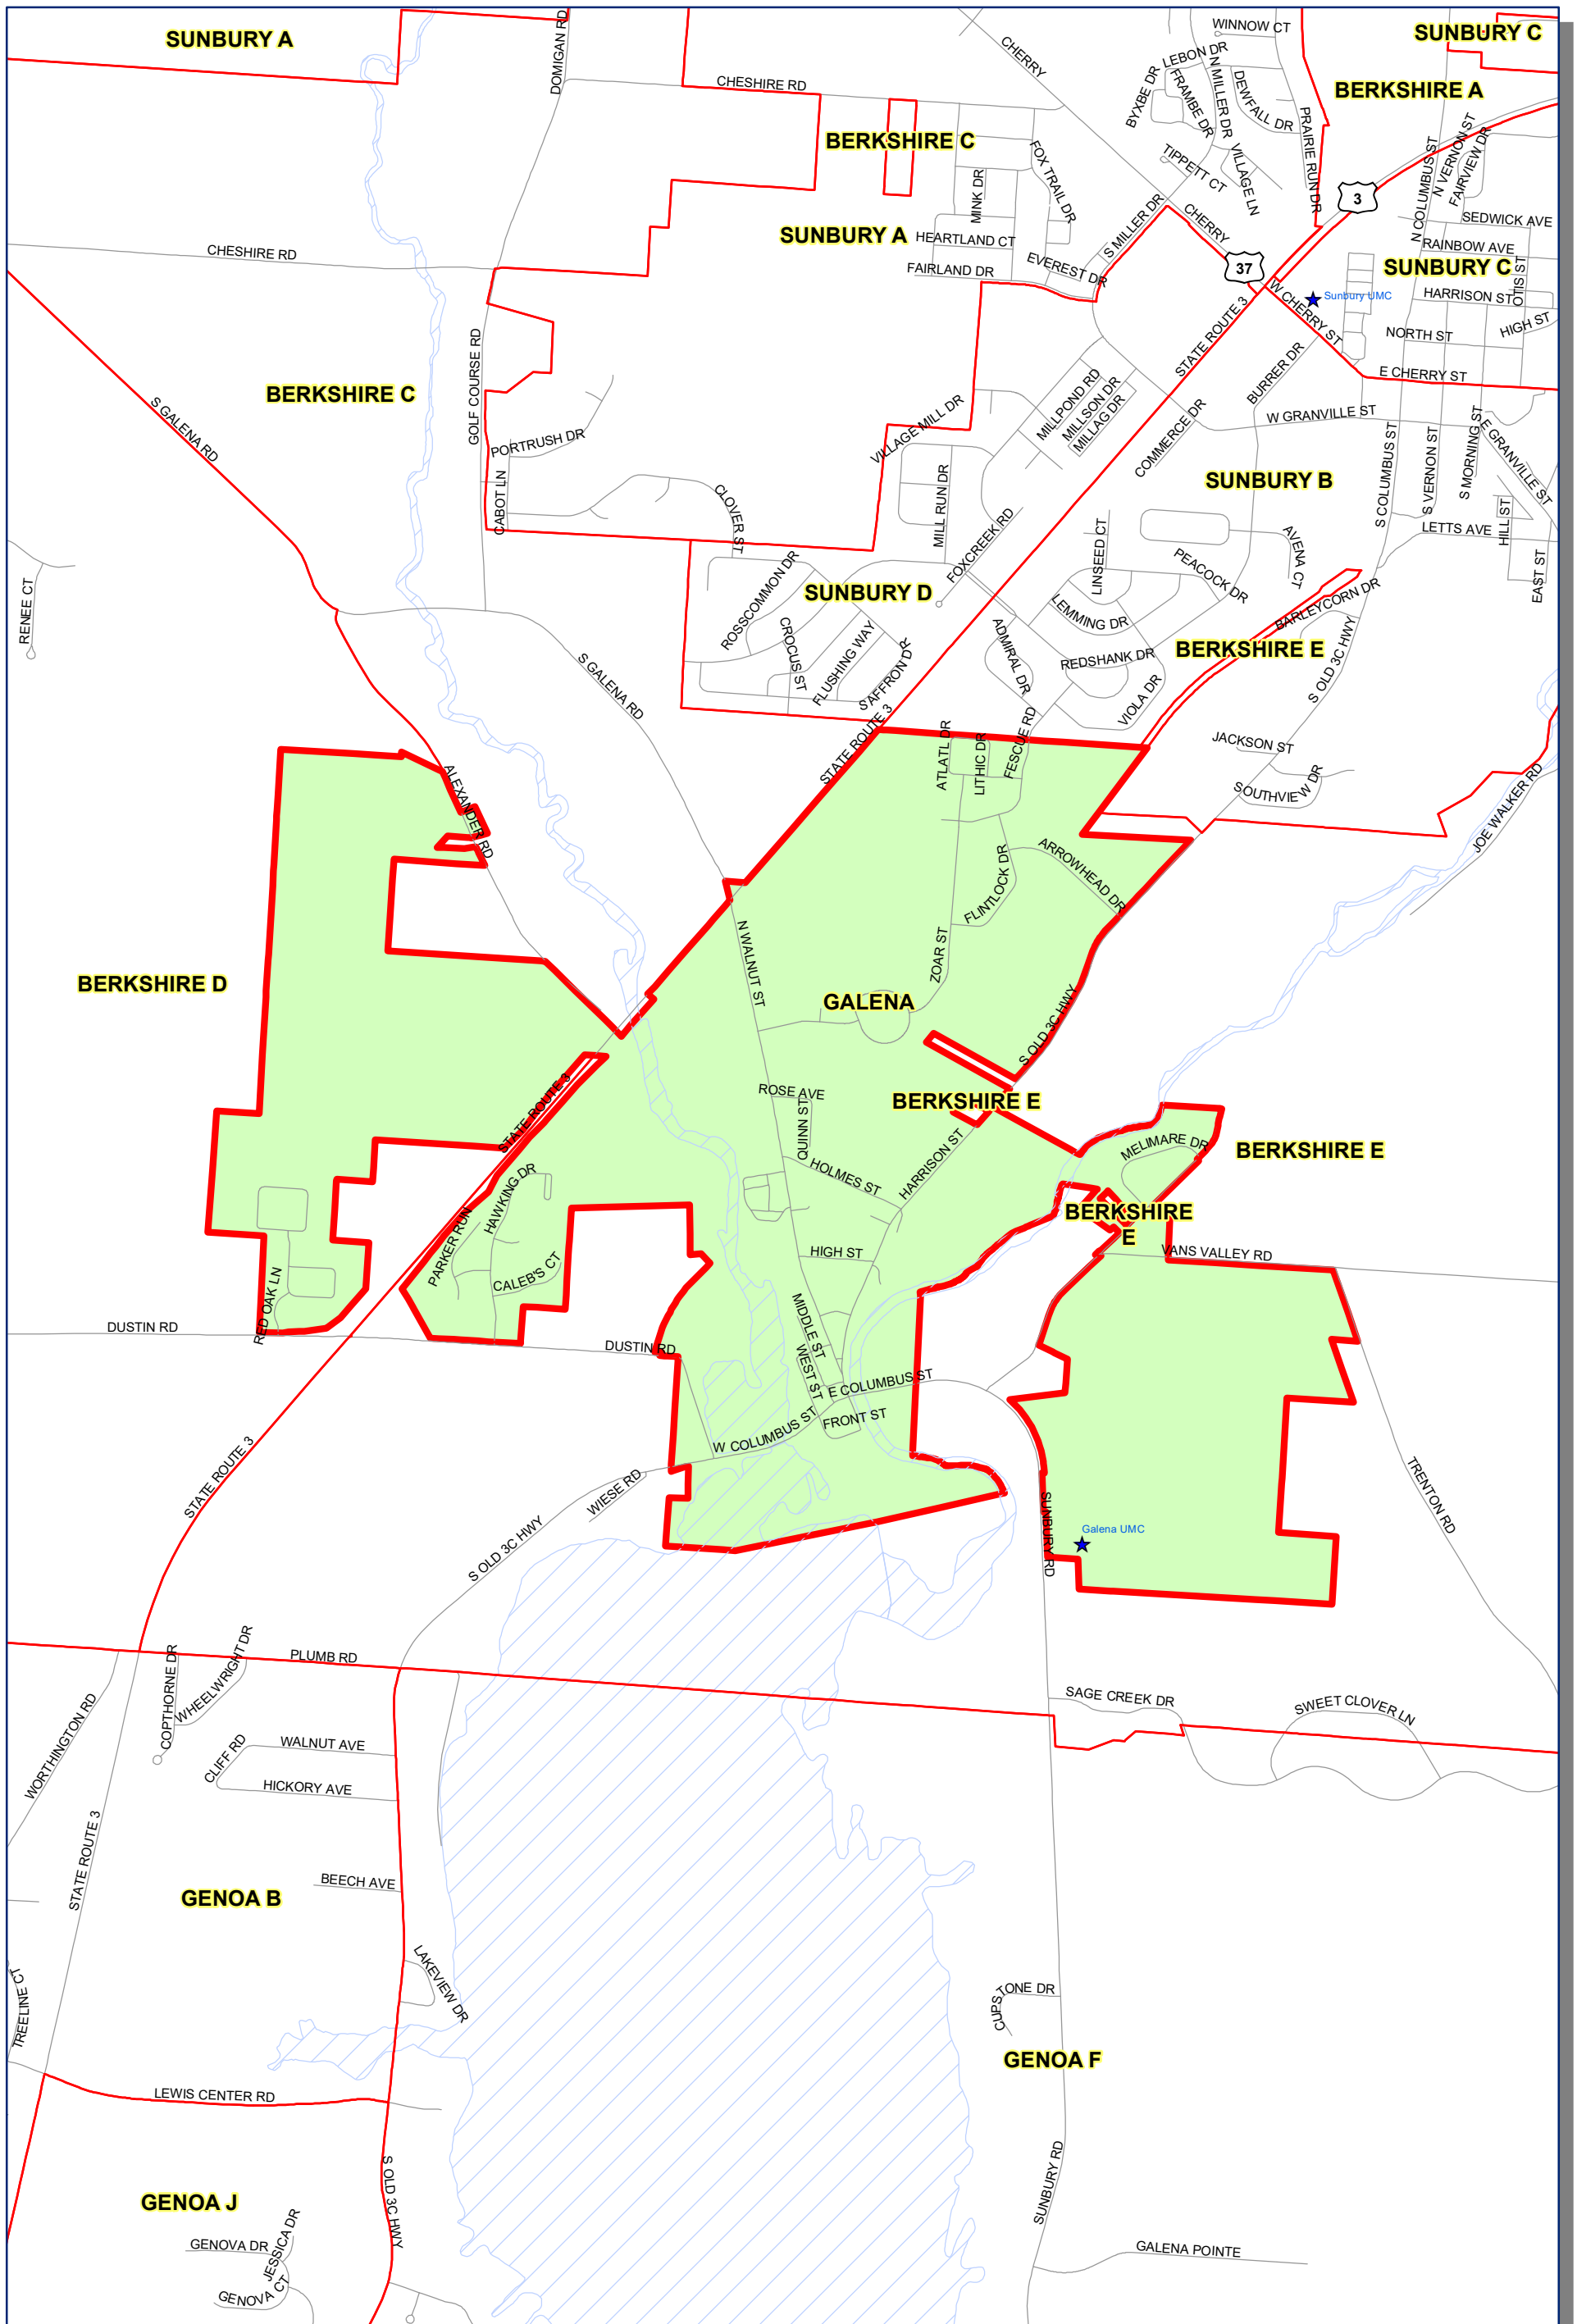

Polling Place:
GALENA UMC
2777 SUNBURY RD

The Precinct and Polling Places information has been provided by Delaware County Board of Elections and is updated as of September 2022. Please contact the Board of Elections at 740-833-2080 for the latest updates.

Prepared by: Delaware County Auditor's GIS Office
September 2022