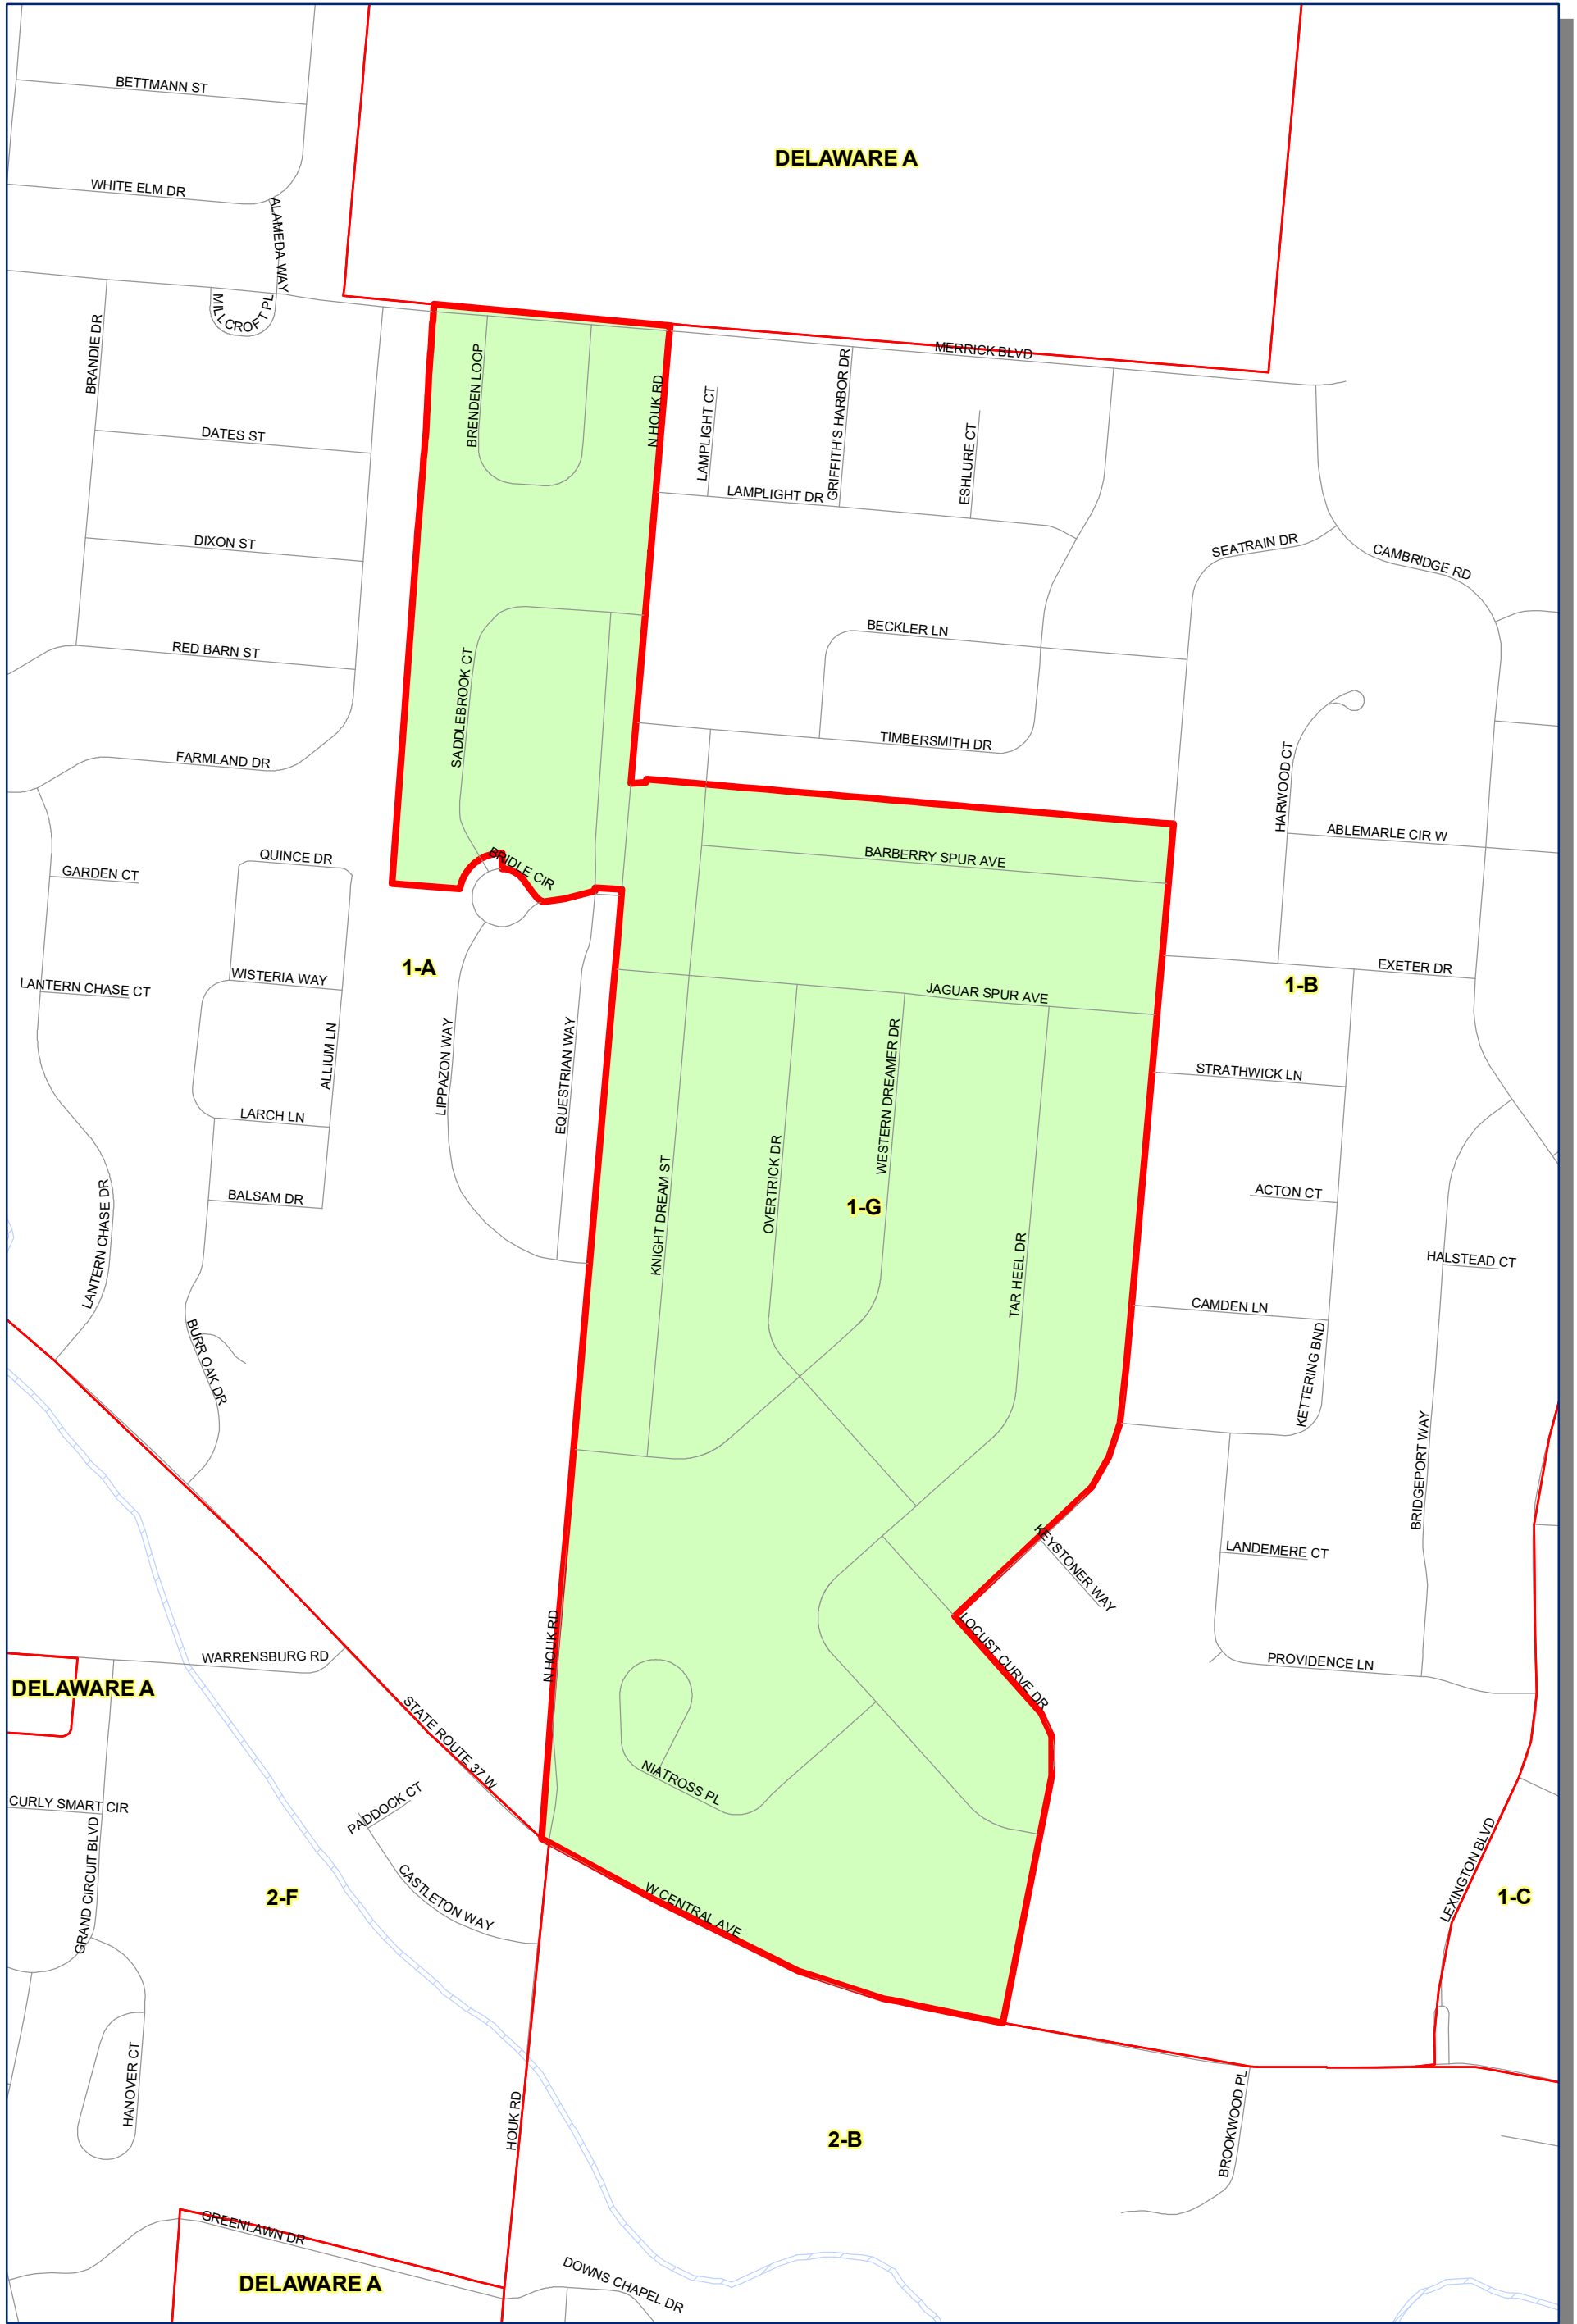

Polling Place:
DELAWARE CHRISTIAN CHURCH
2280 W WILLIAM ST

The Precinct and Polling Places information has been provided by Delaware County Board of Elections and is updated as of September 2022. Please contact the Board of Elections at 740-833-2080 for the latest updates.

Prepared by: Delaware County Auditor's GIS Office
September 2022