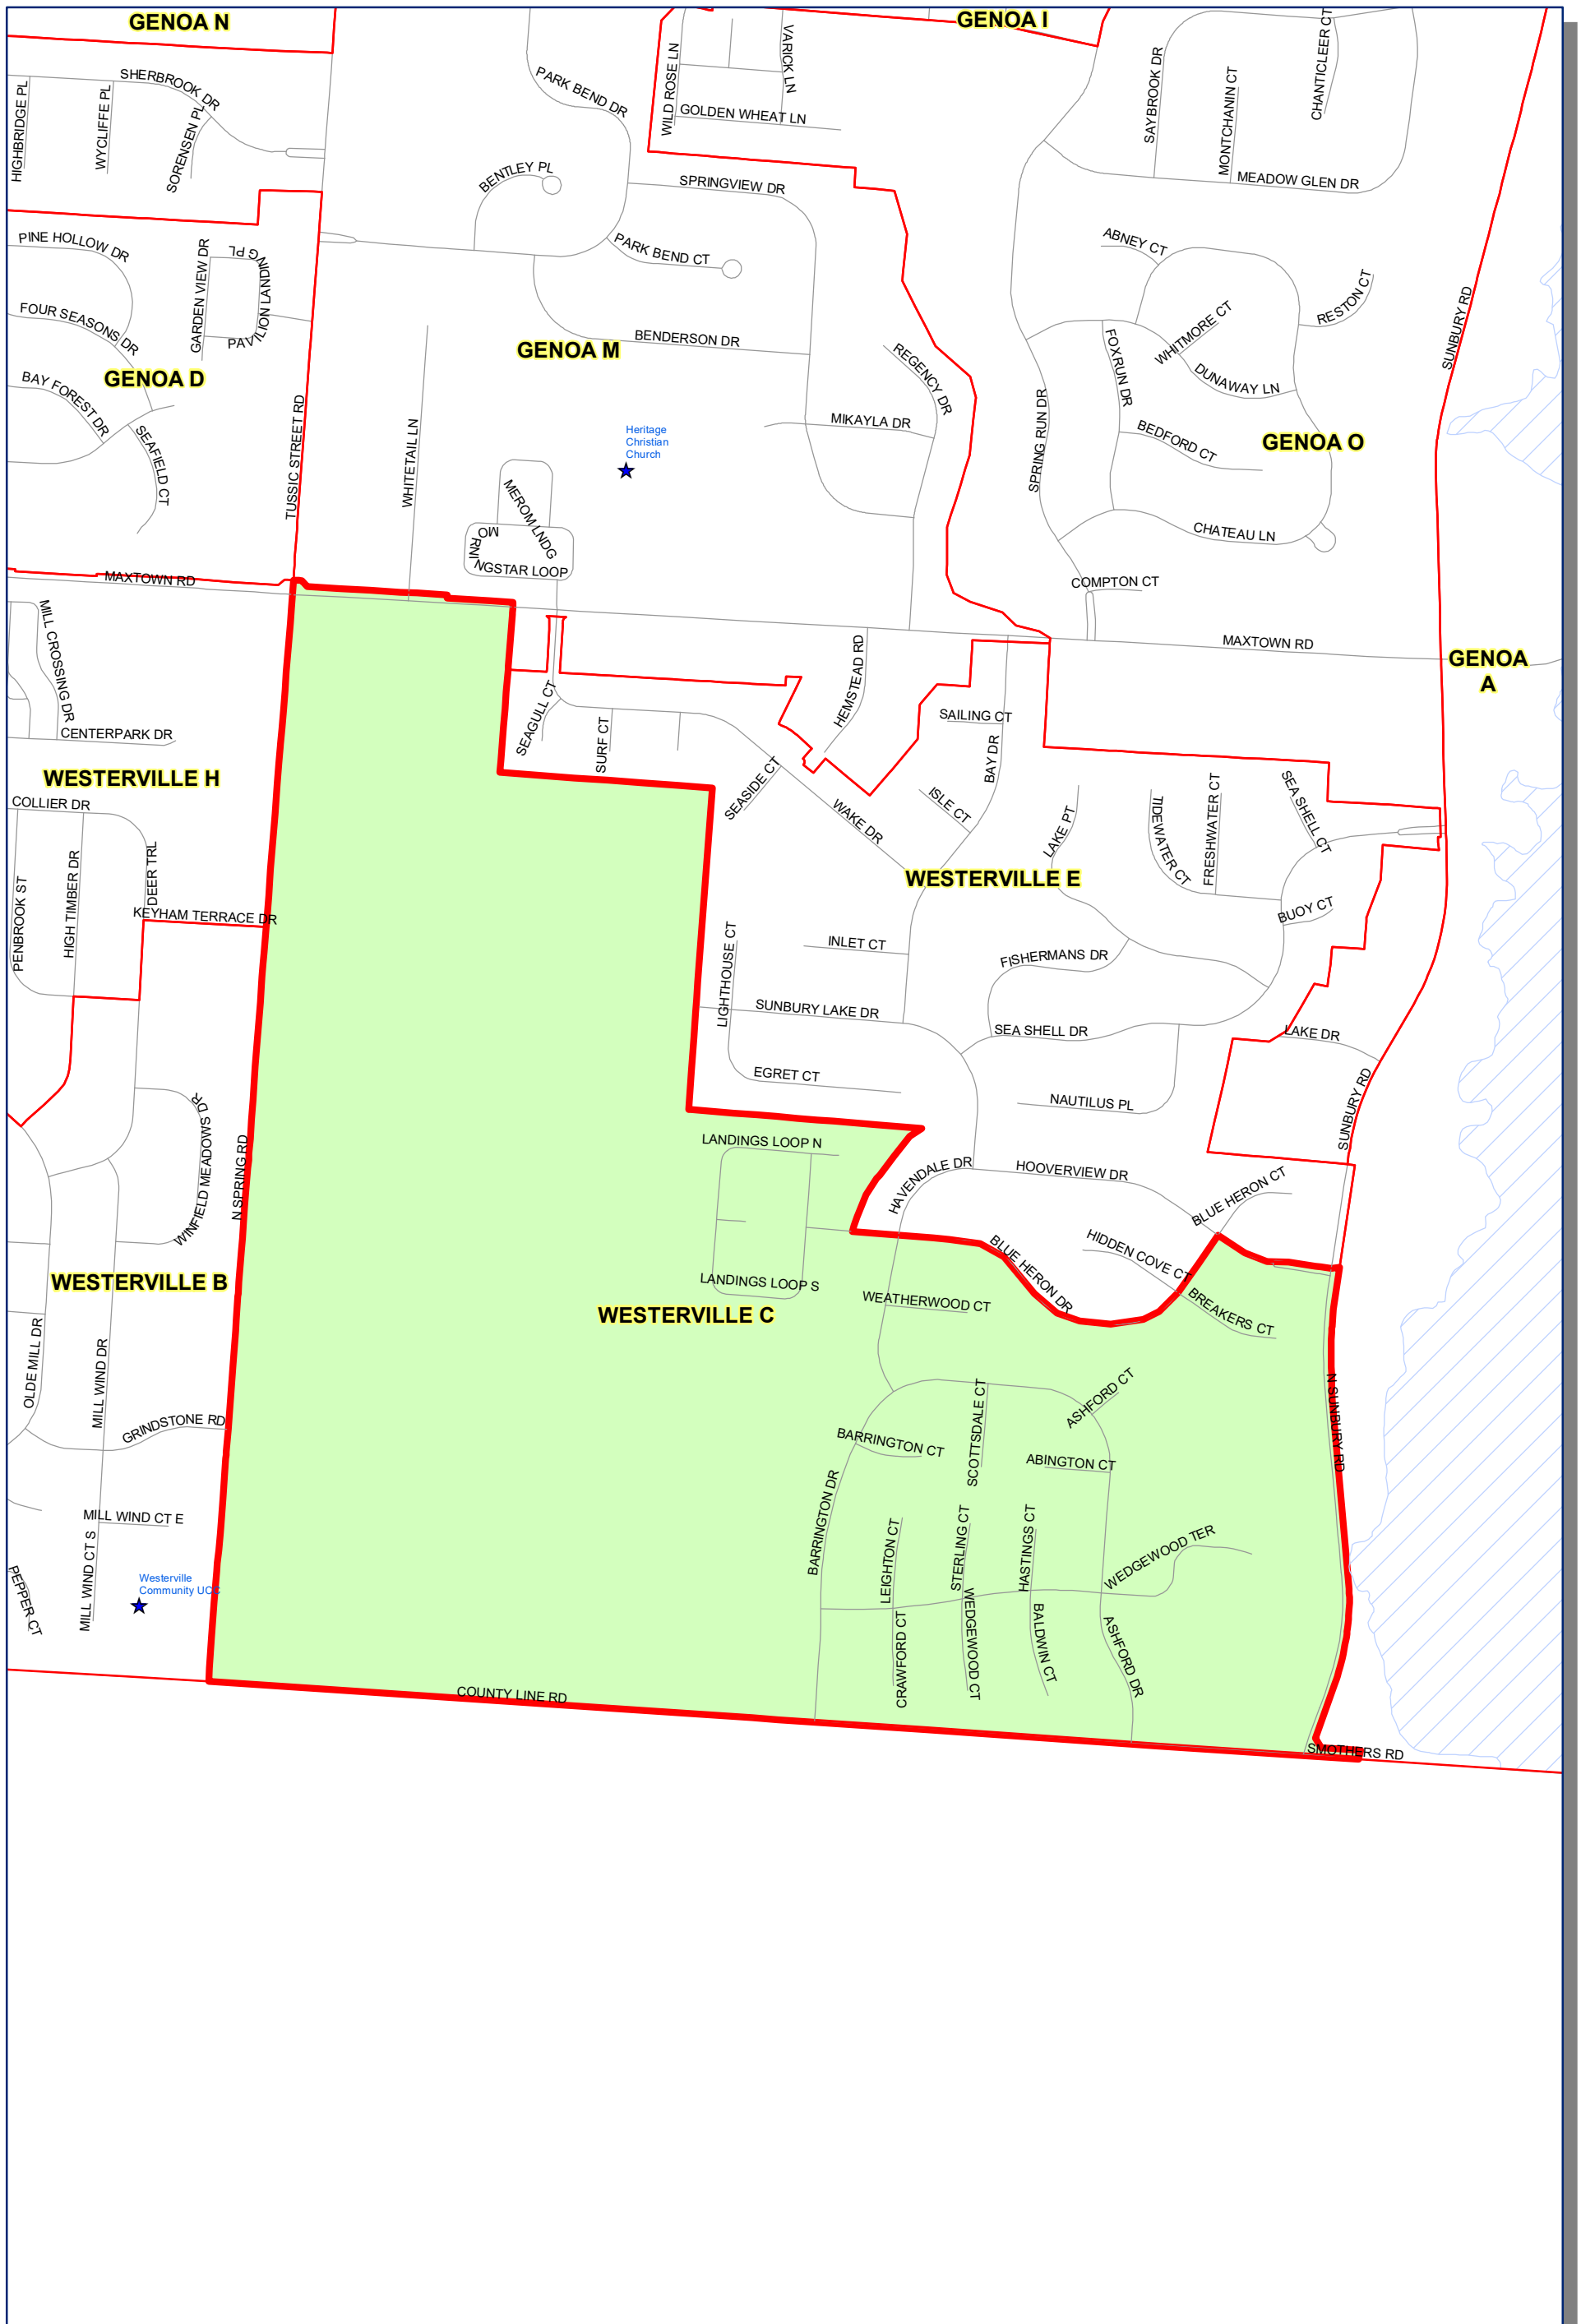

Polling Place:
HERITAGE CHRISTIAN CHURCH
7413 MAXTOWN RD

The Precinct and Polling Places information has been provided by Delaware County Board of Elections and is updated as of September 2022. Please contact the Board of Elections at 740-833-2080 for the latest updates.

Prepared by: Delaware County Auditor's GIS Office
September 2022