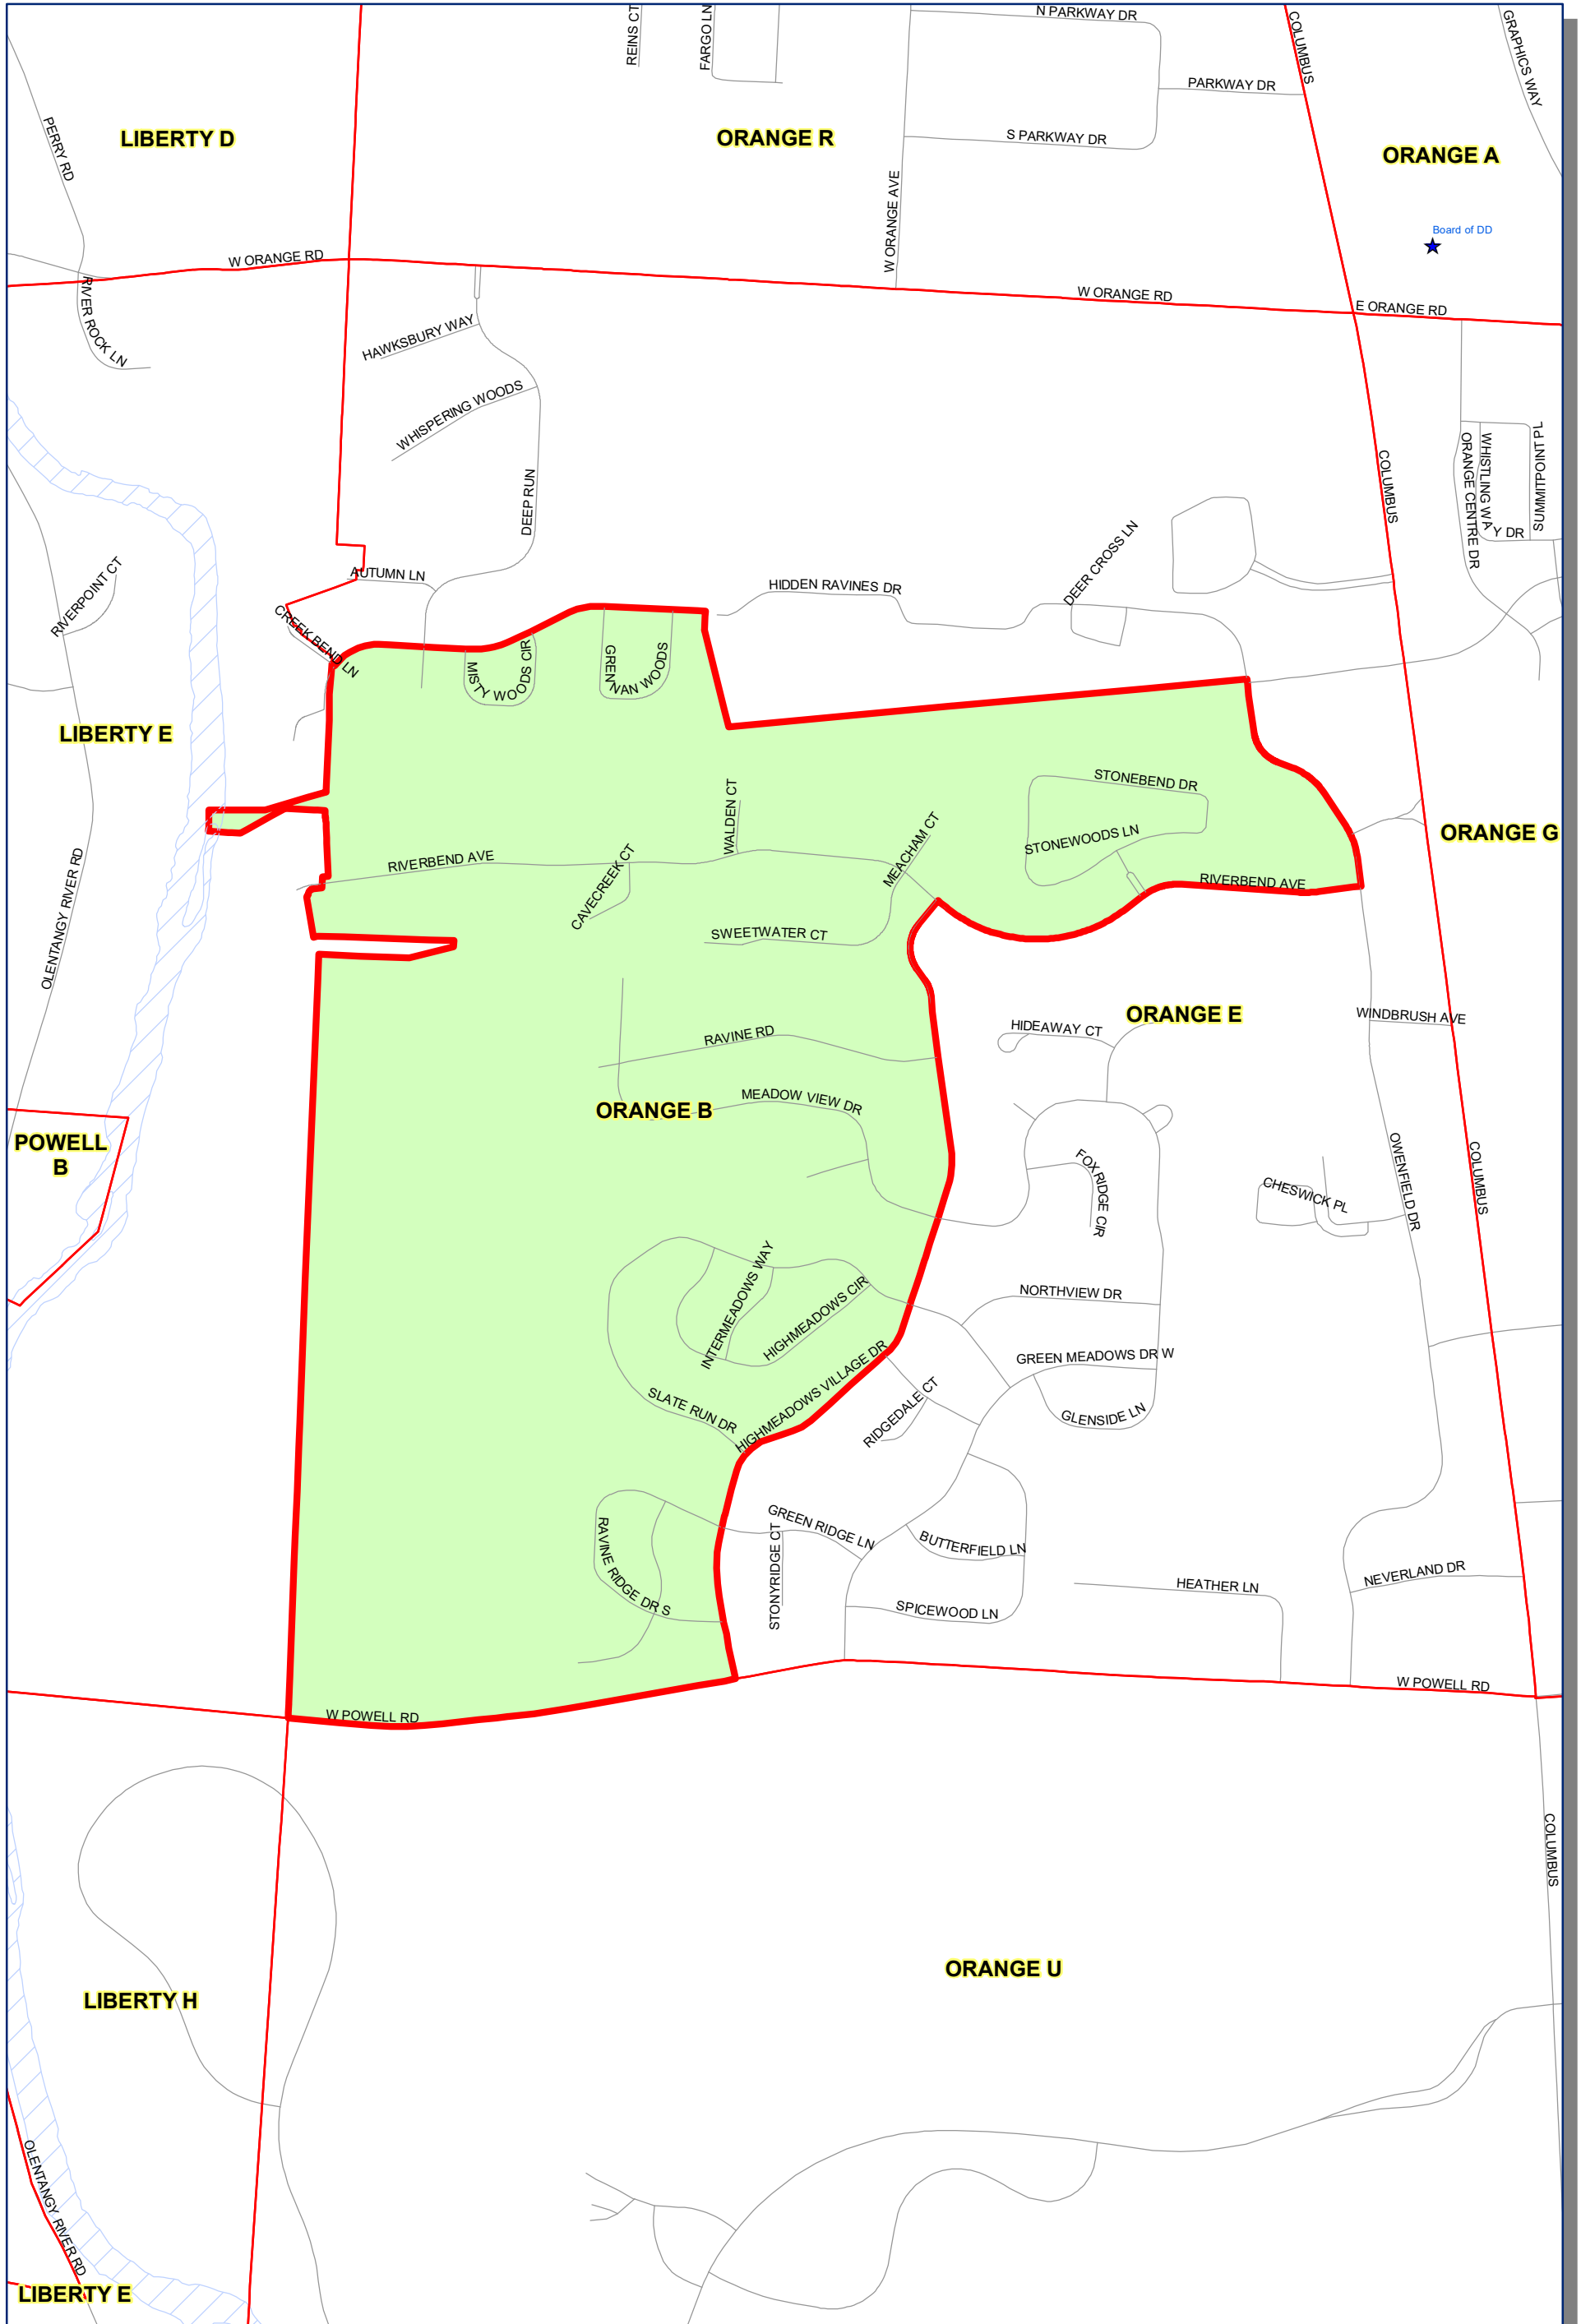

Polling Place:
BOARD OF DD
151 E ORANGE RD

The Precinct and Polling Places information has been provided by Delaware County Board of Elections and is updated as of September 2022. Please contact the Board of Elections at 740-833-2080 for the latest updates.

Prepared by: Delaware County Auditor's GIS Office
September 2022