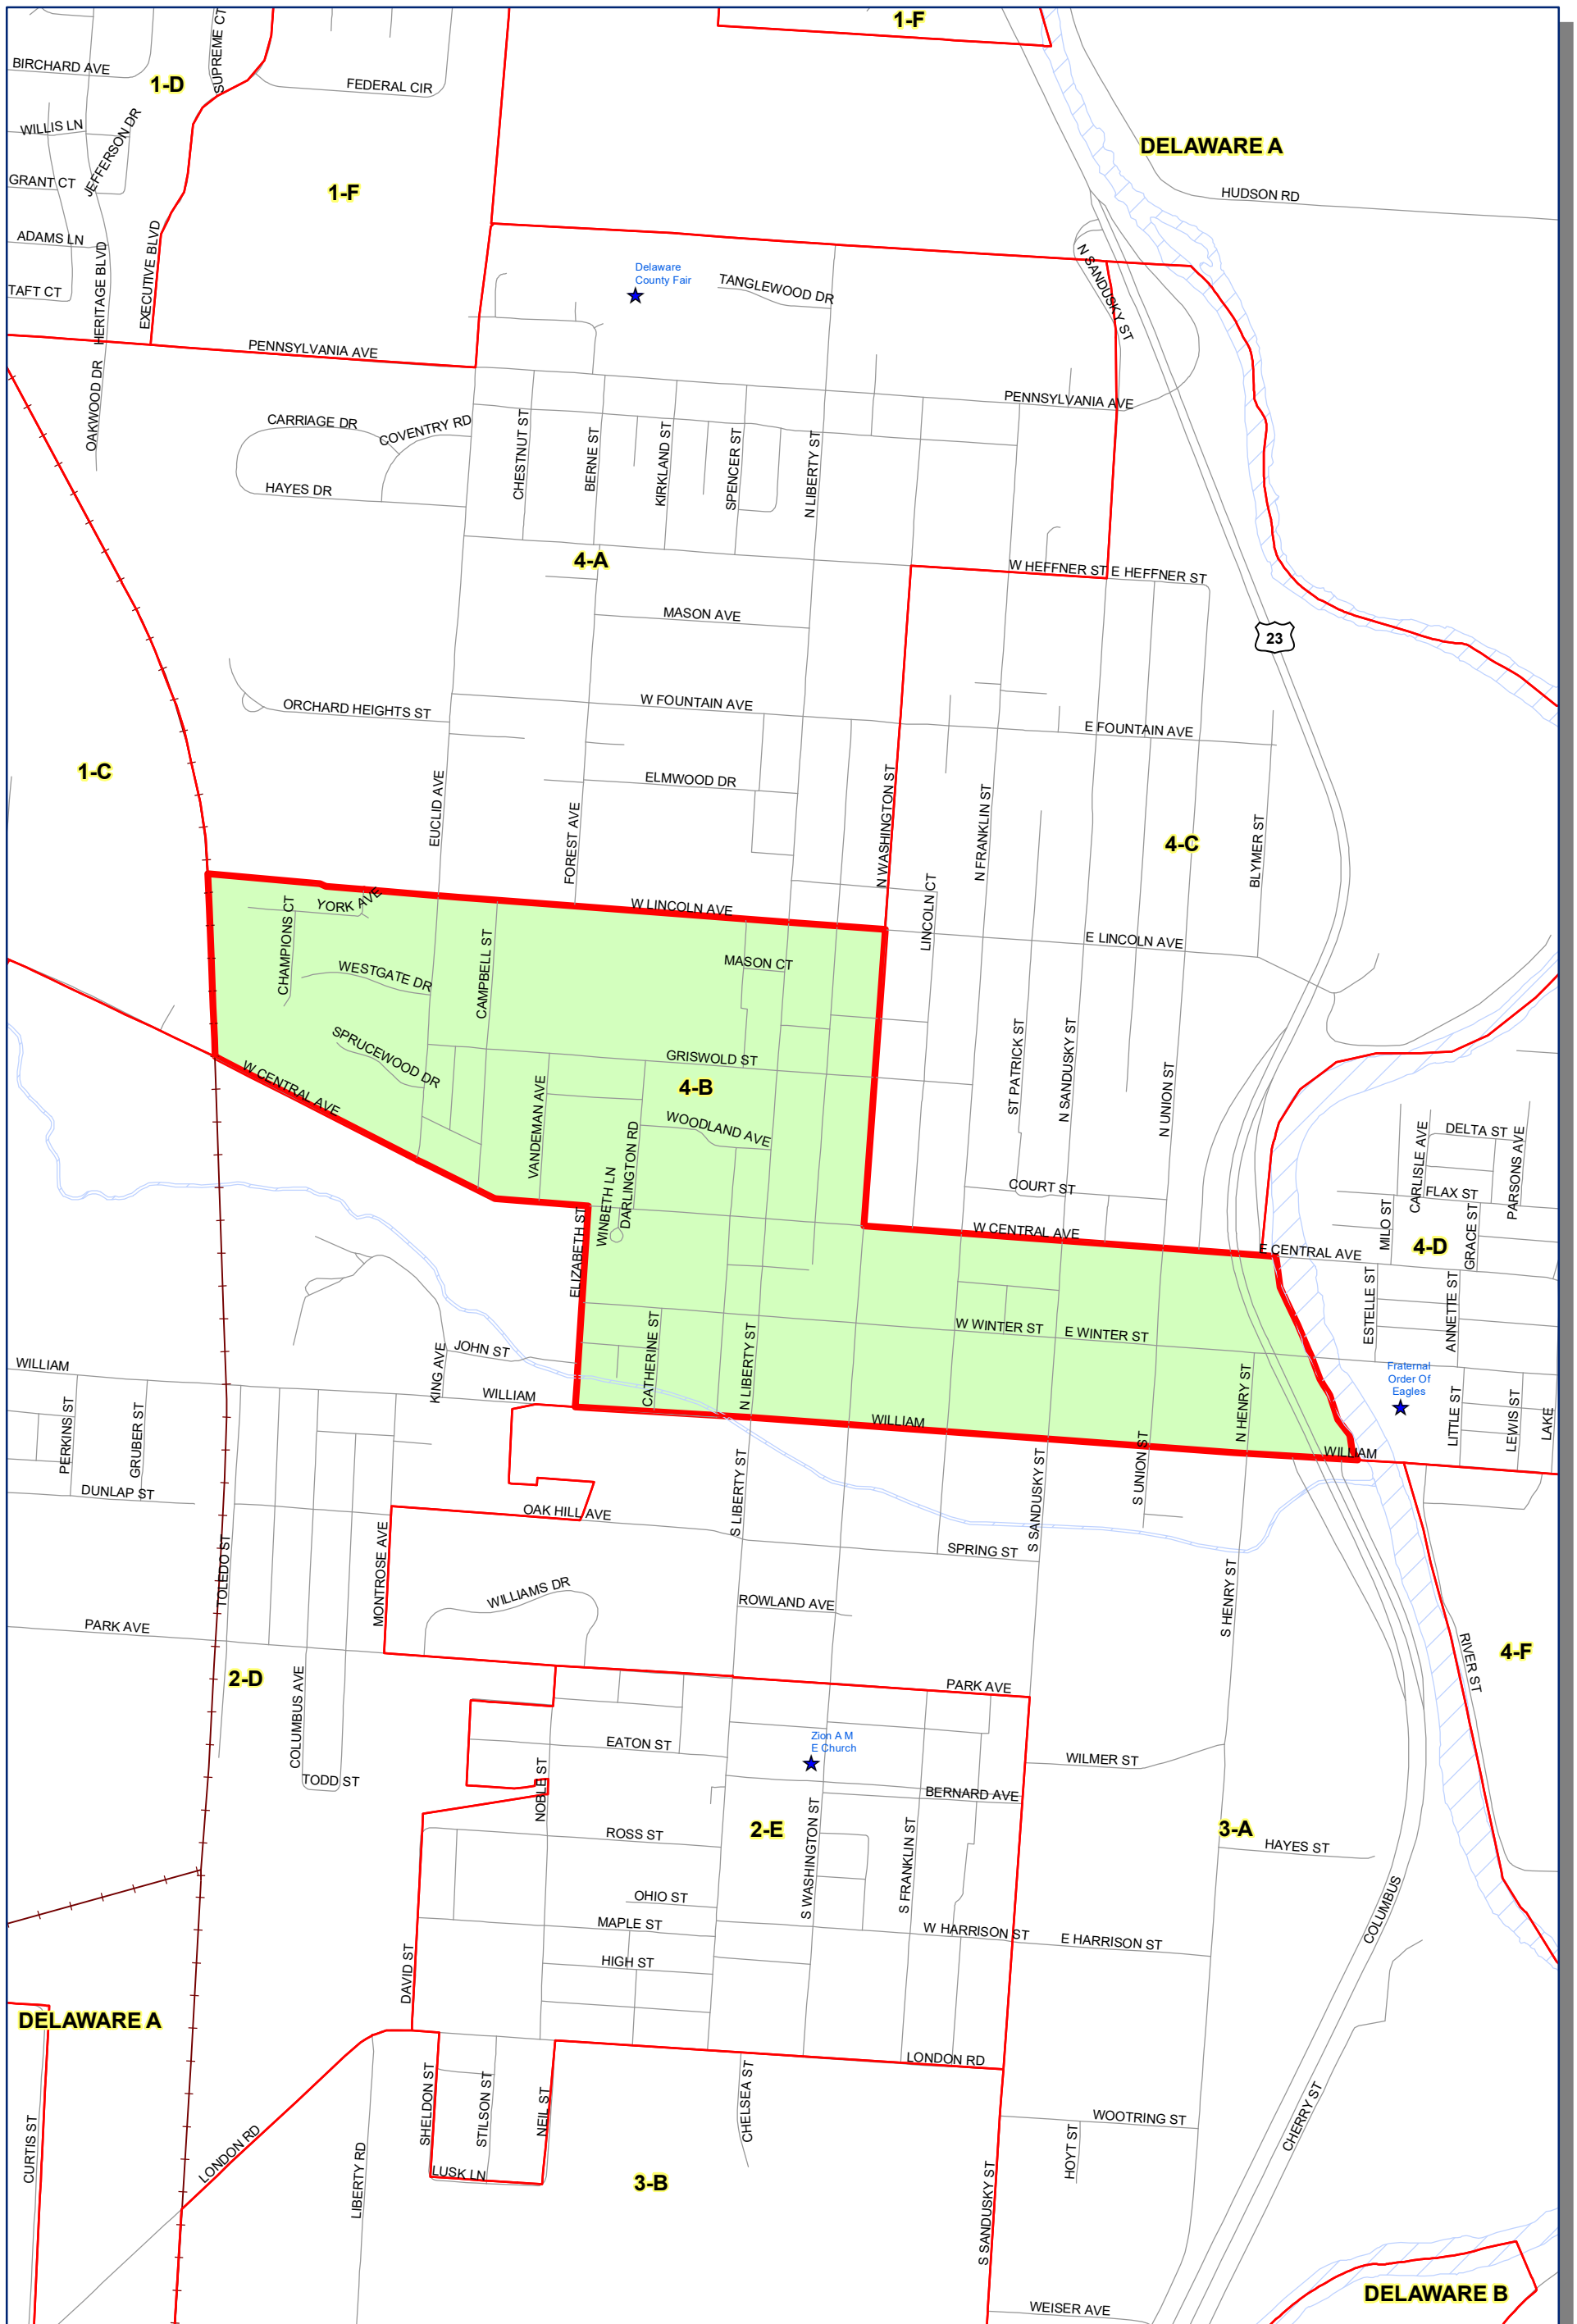

Polling Place:
DELAWARE COUNTY FAIR
236 PENNSYLVANIA AVE

The Precinct and Polling Places information has been provided by Delaware County Board of Elections and is updated as of September 2022. Please contact the Board of Elections at 740-833-2080 for the latest updates.

Prepared by: Delaware County Auditor's GIS Office
September 2022