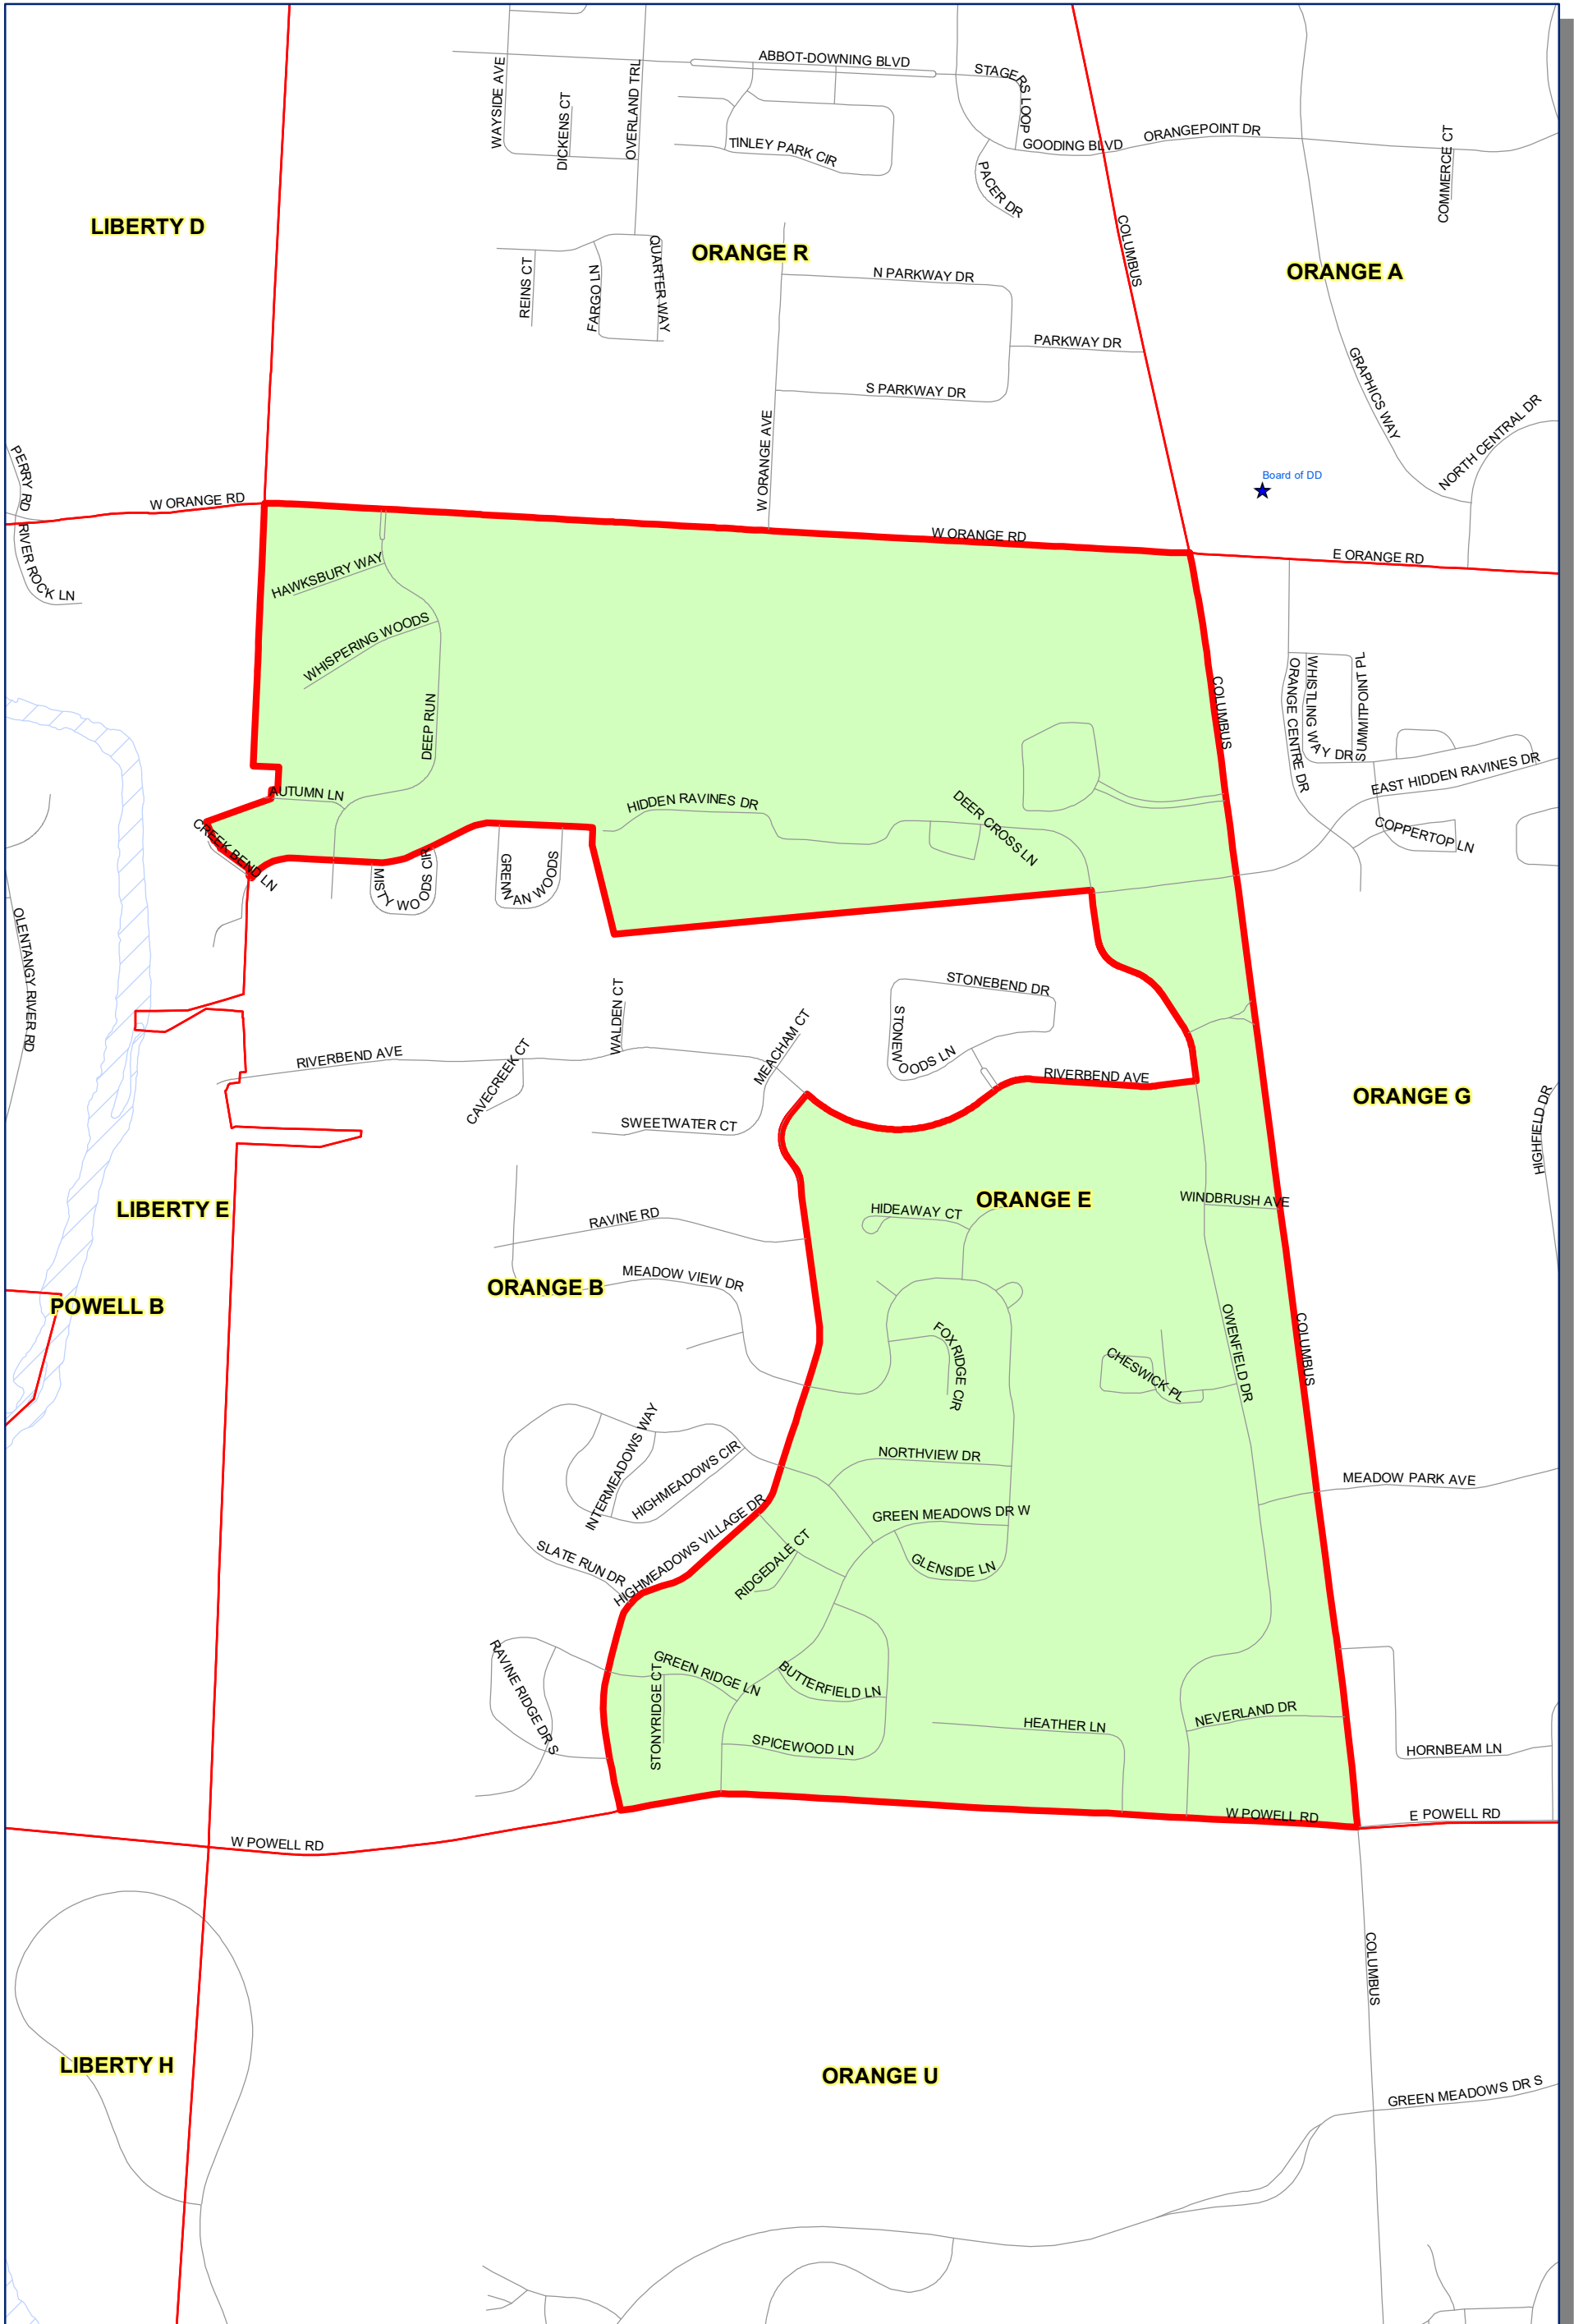

Polling Place:
BOARD OF DD
151 E ORANGE RD

The Precinct and Polling Places information has been provided by Delaware County Board of Elections and is updated as of September 2022. Please contact the Board of Elections at 740-833-2080 for the latest updates.

Prepared by: Delaware County Auditor's GIS Office
September 2022