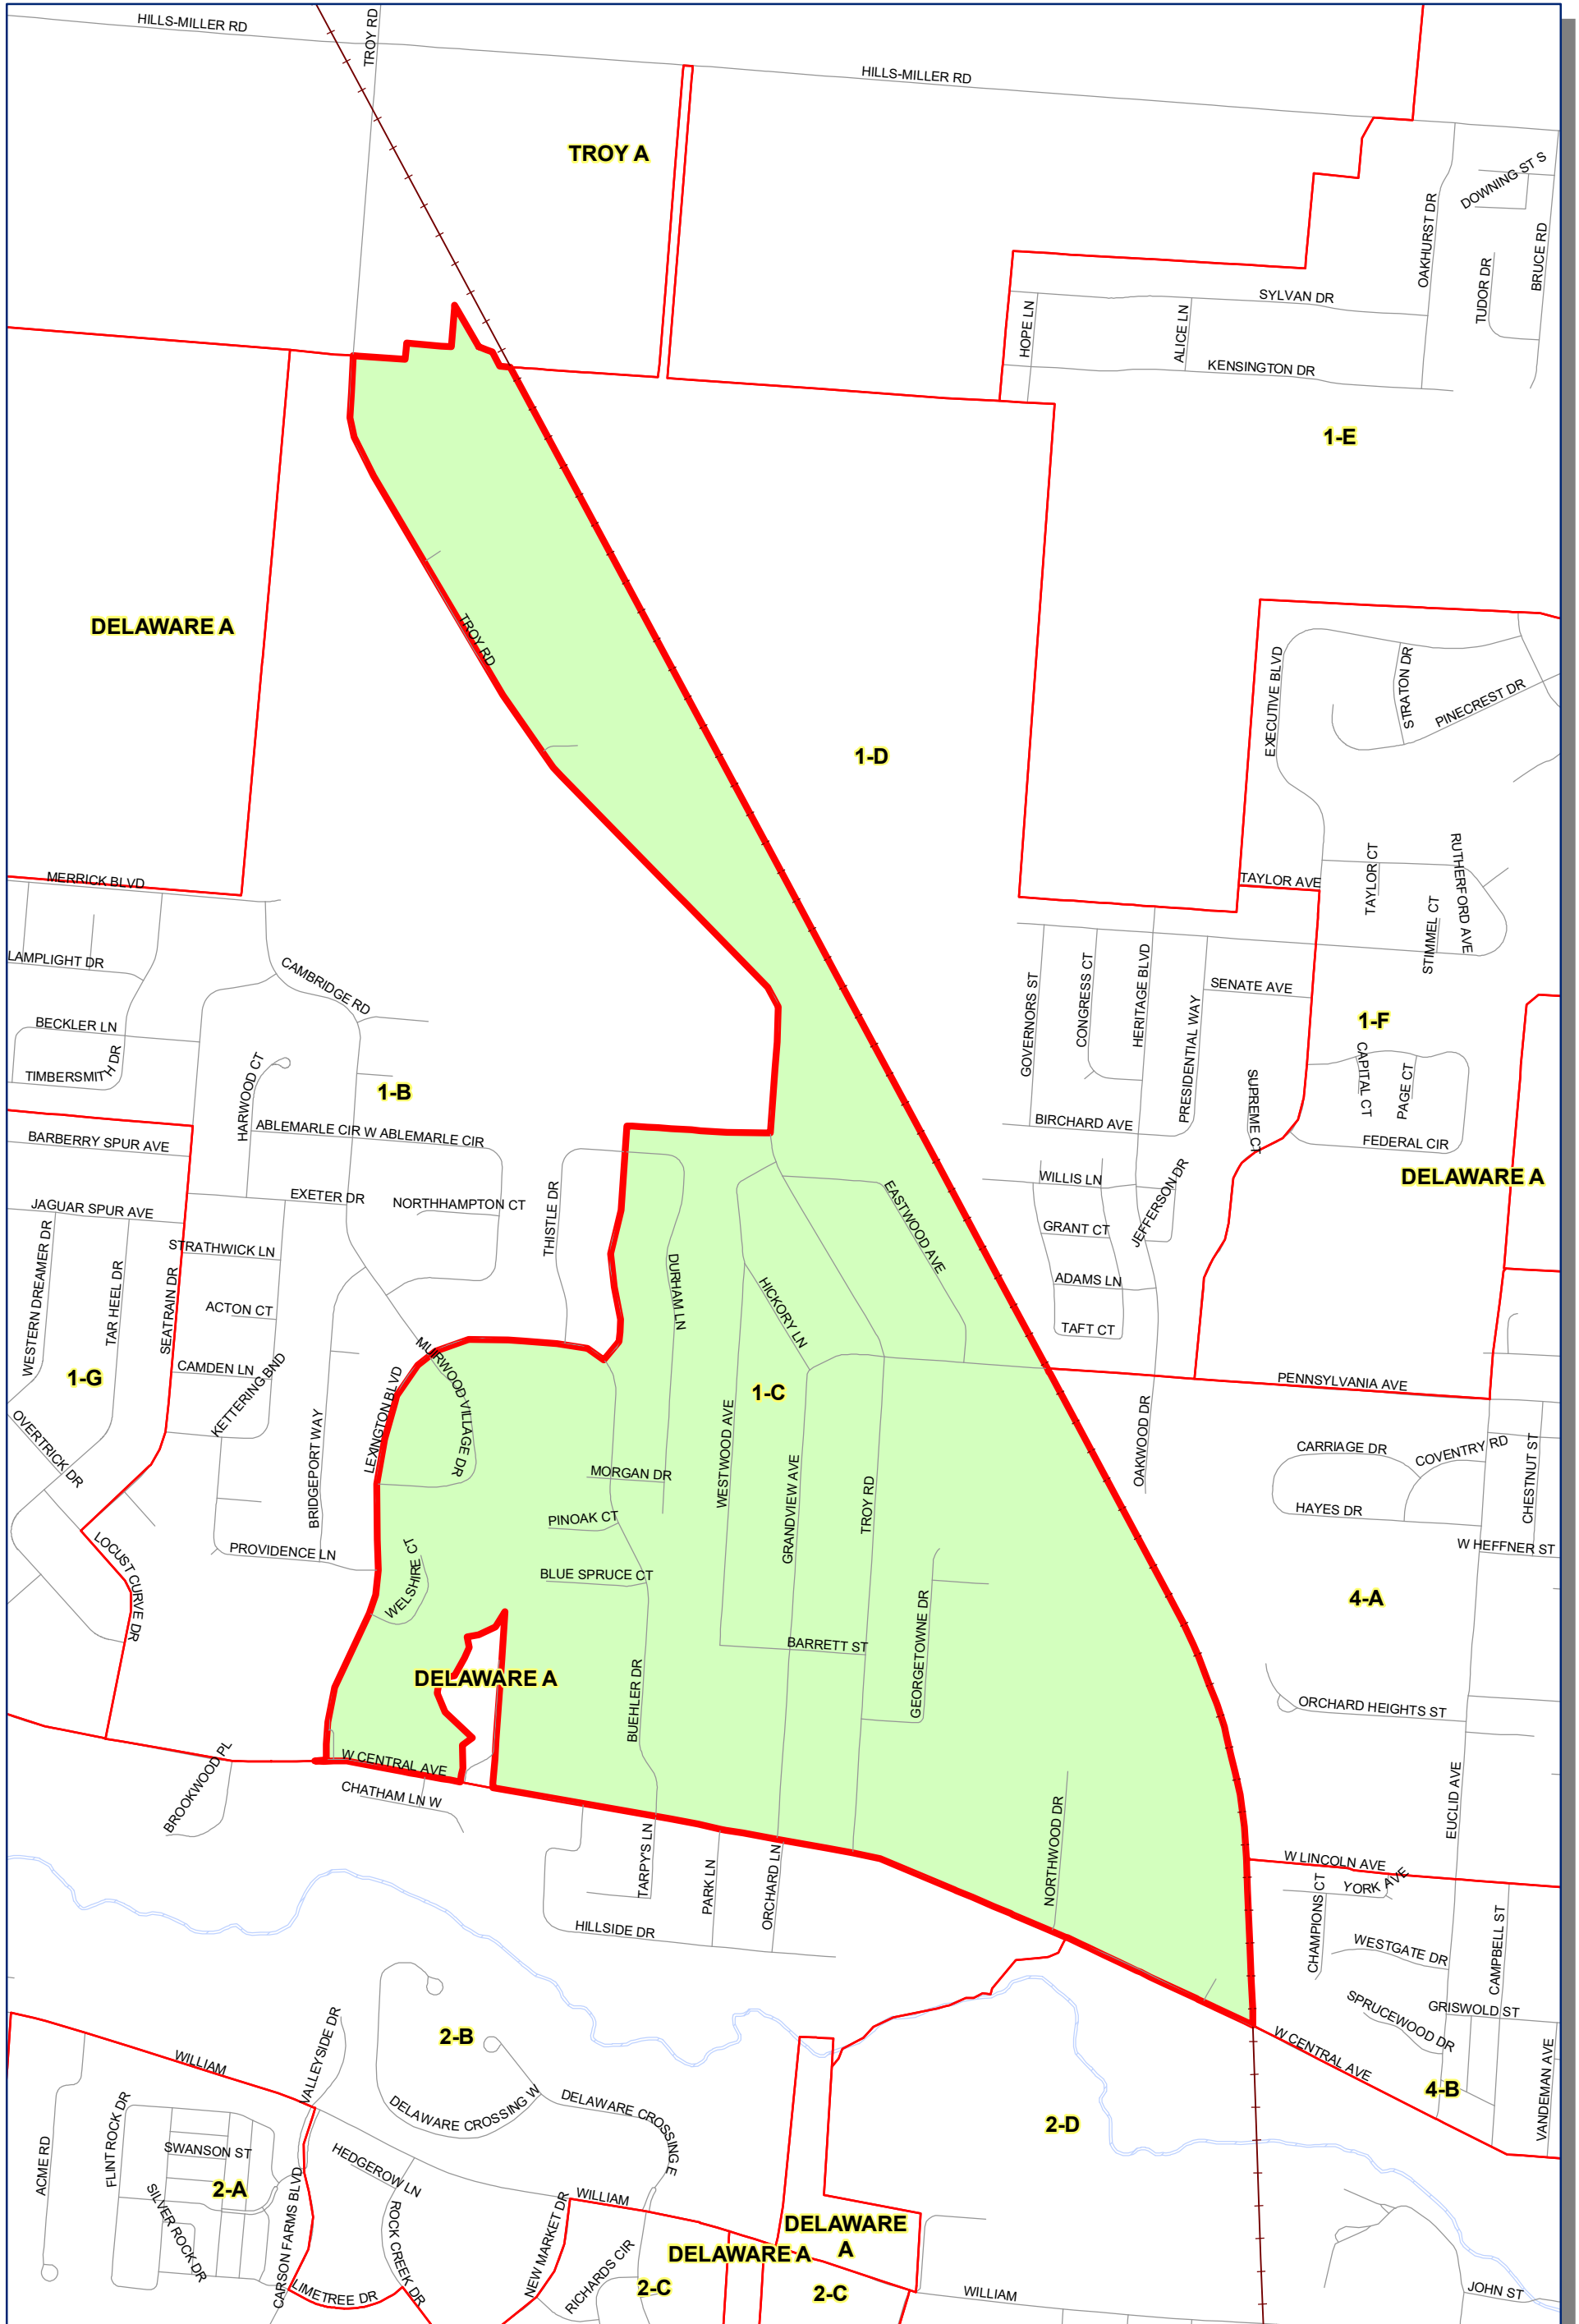

Polling Place:
DELAWARE COUNTY FAIR
236 PENNSYLVANIA AVE

The Precinct and Polling Places information has been provided by Delaware County Board of Elections and is updated as of September 2022. Please contact the Board of Elections at 740-833-2080 for the latest updates.

Prepared by: Delaware County Auditor's GIS Office
September 2022