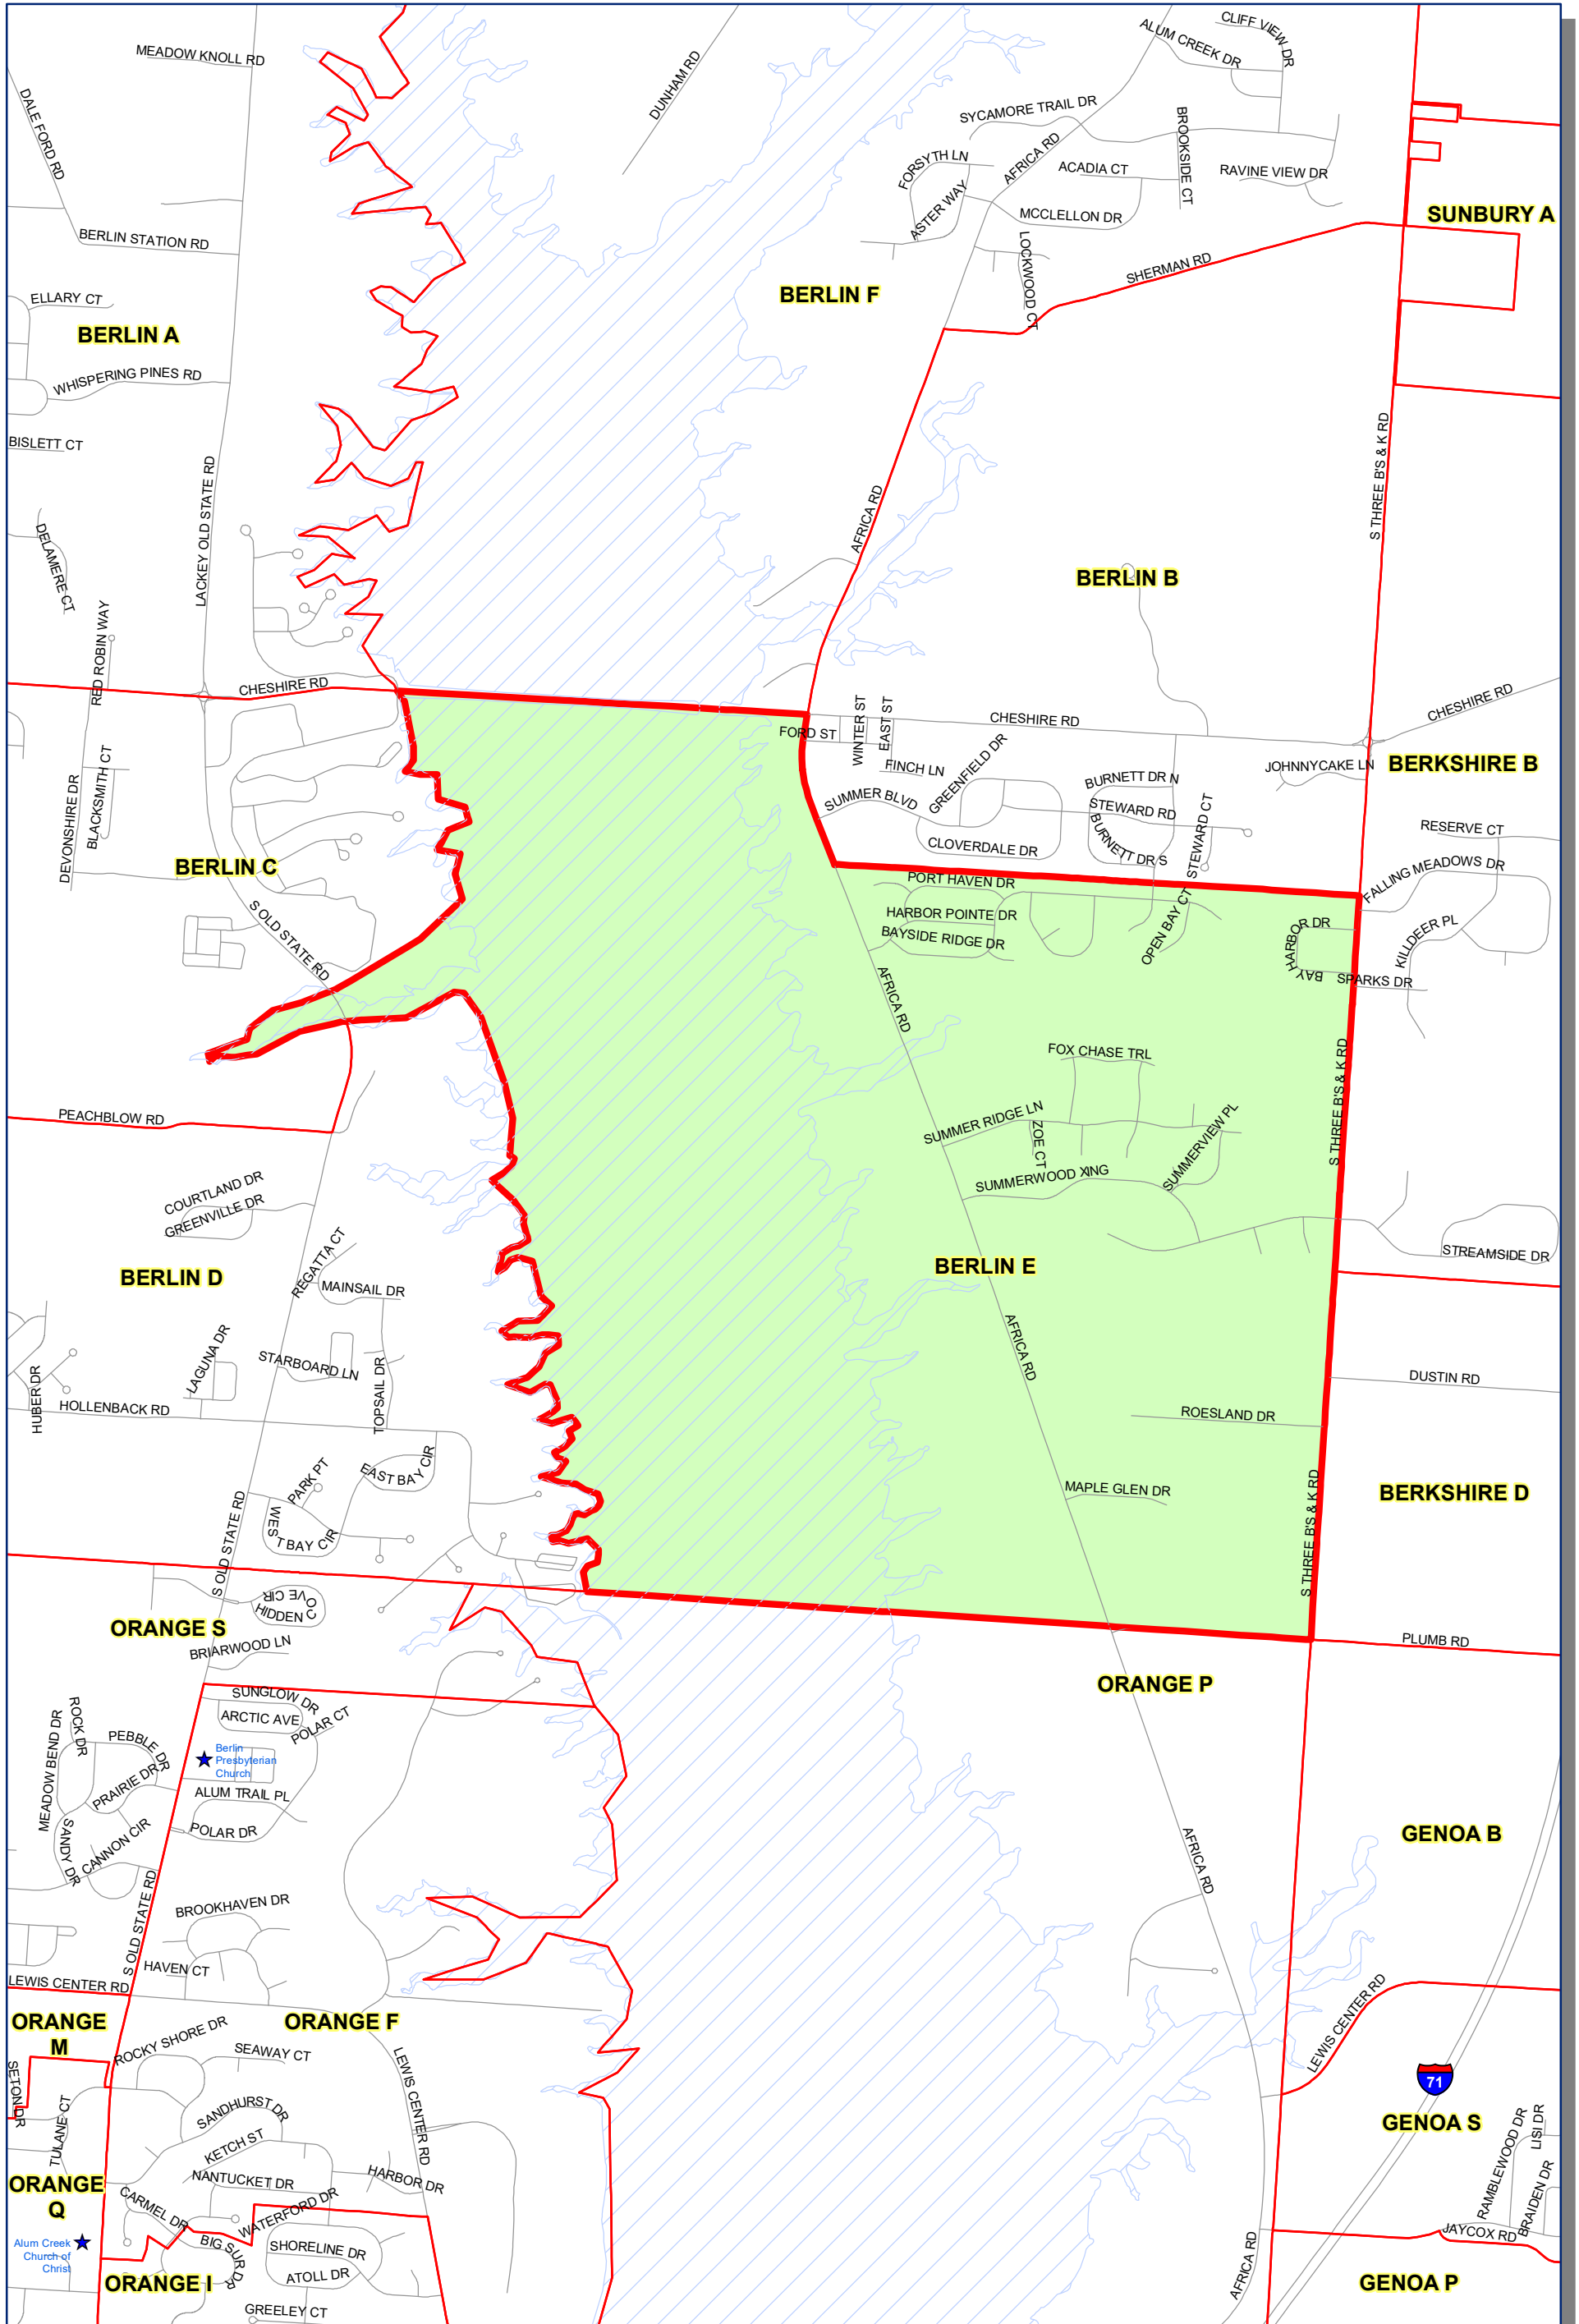

PRECINCT BOUNDARY MAP

BERLIN E

Polling Place:
NORTHGATE CHURCH
51 FOURWINDS DR

The Precinct and Polling Places information has been provided by Delaware County Board of Elections and is updated as of September 2022. Please contact the Board of Elections at 740-833-2080 for the latest updates.

Prepared by: Delaware County Auditor's GIS Office
September 2022