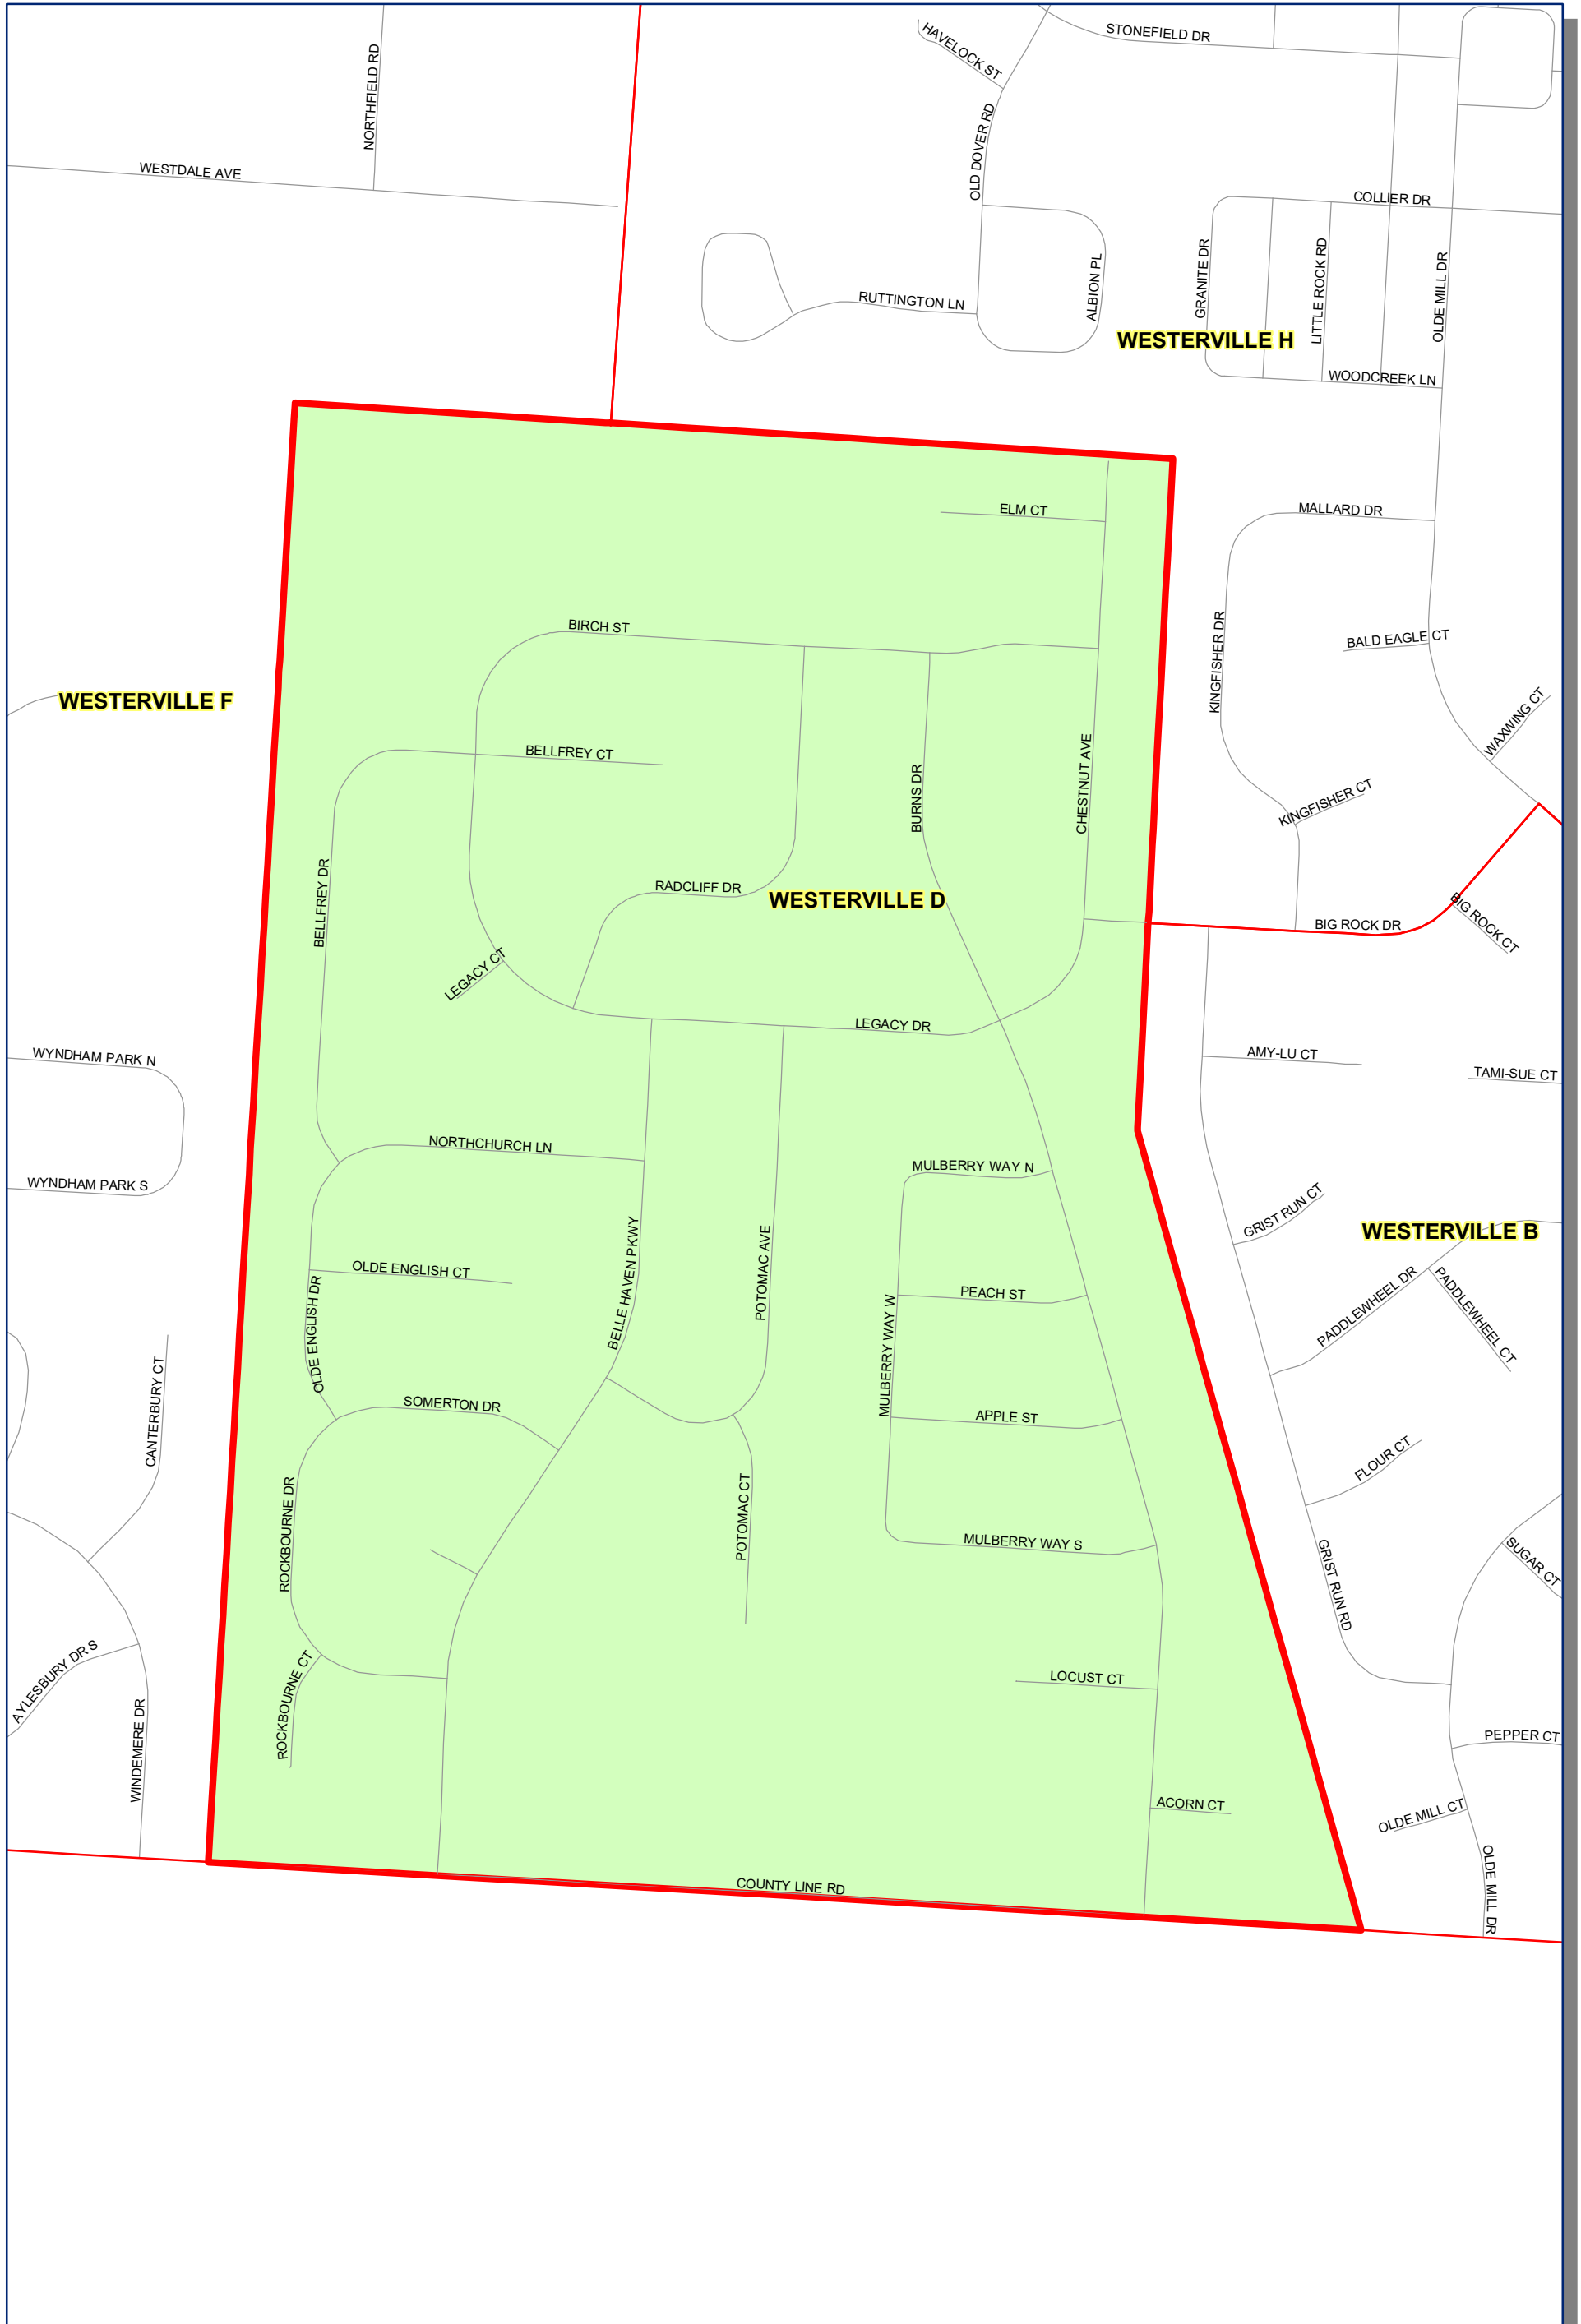

Polling Place:
WESTERVILLE COMMUNITY CENTER
770 COUNTY LINE RD

The Precinct and Polling Places information has been provided by Delaware County Board of Elections and is updated as of September 2022. Please contact the Board of Elections at 740-833-2080 for the latest updates.

Prepared by: Delaware County Auditor's GIS Office
September 2022