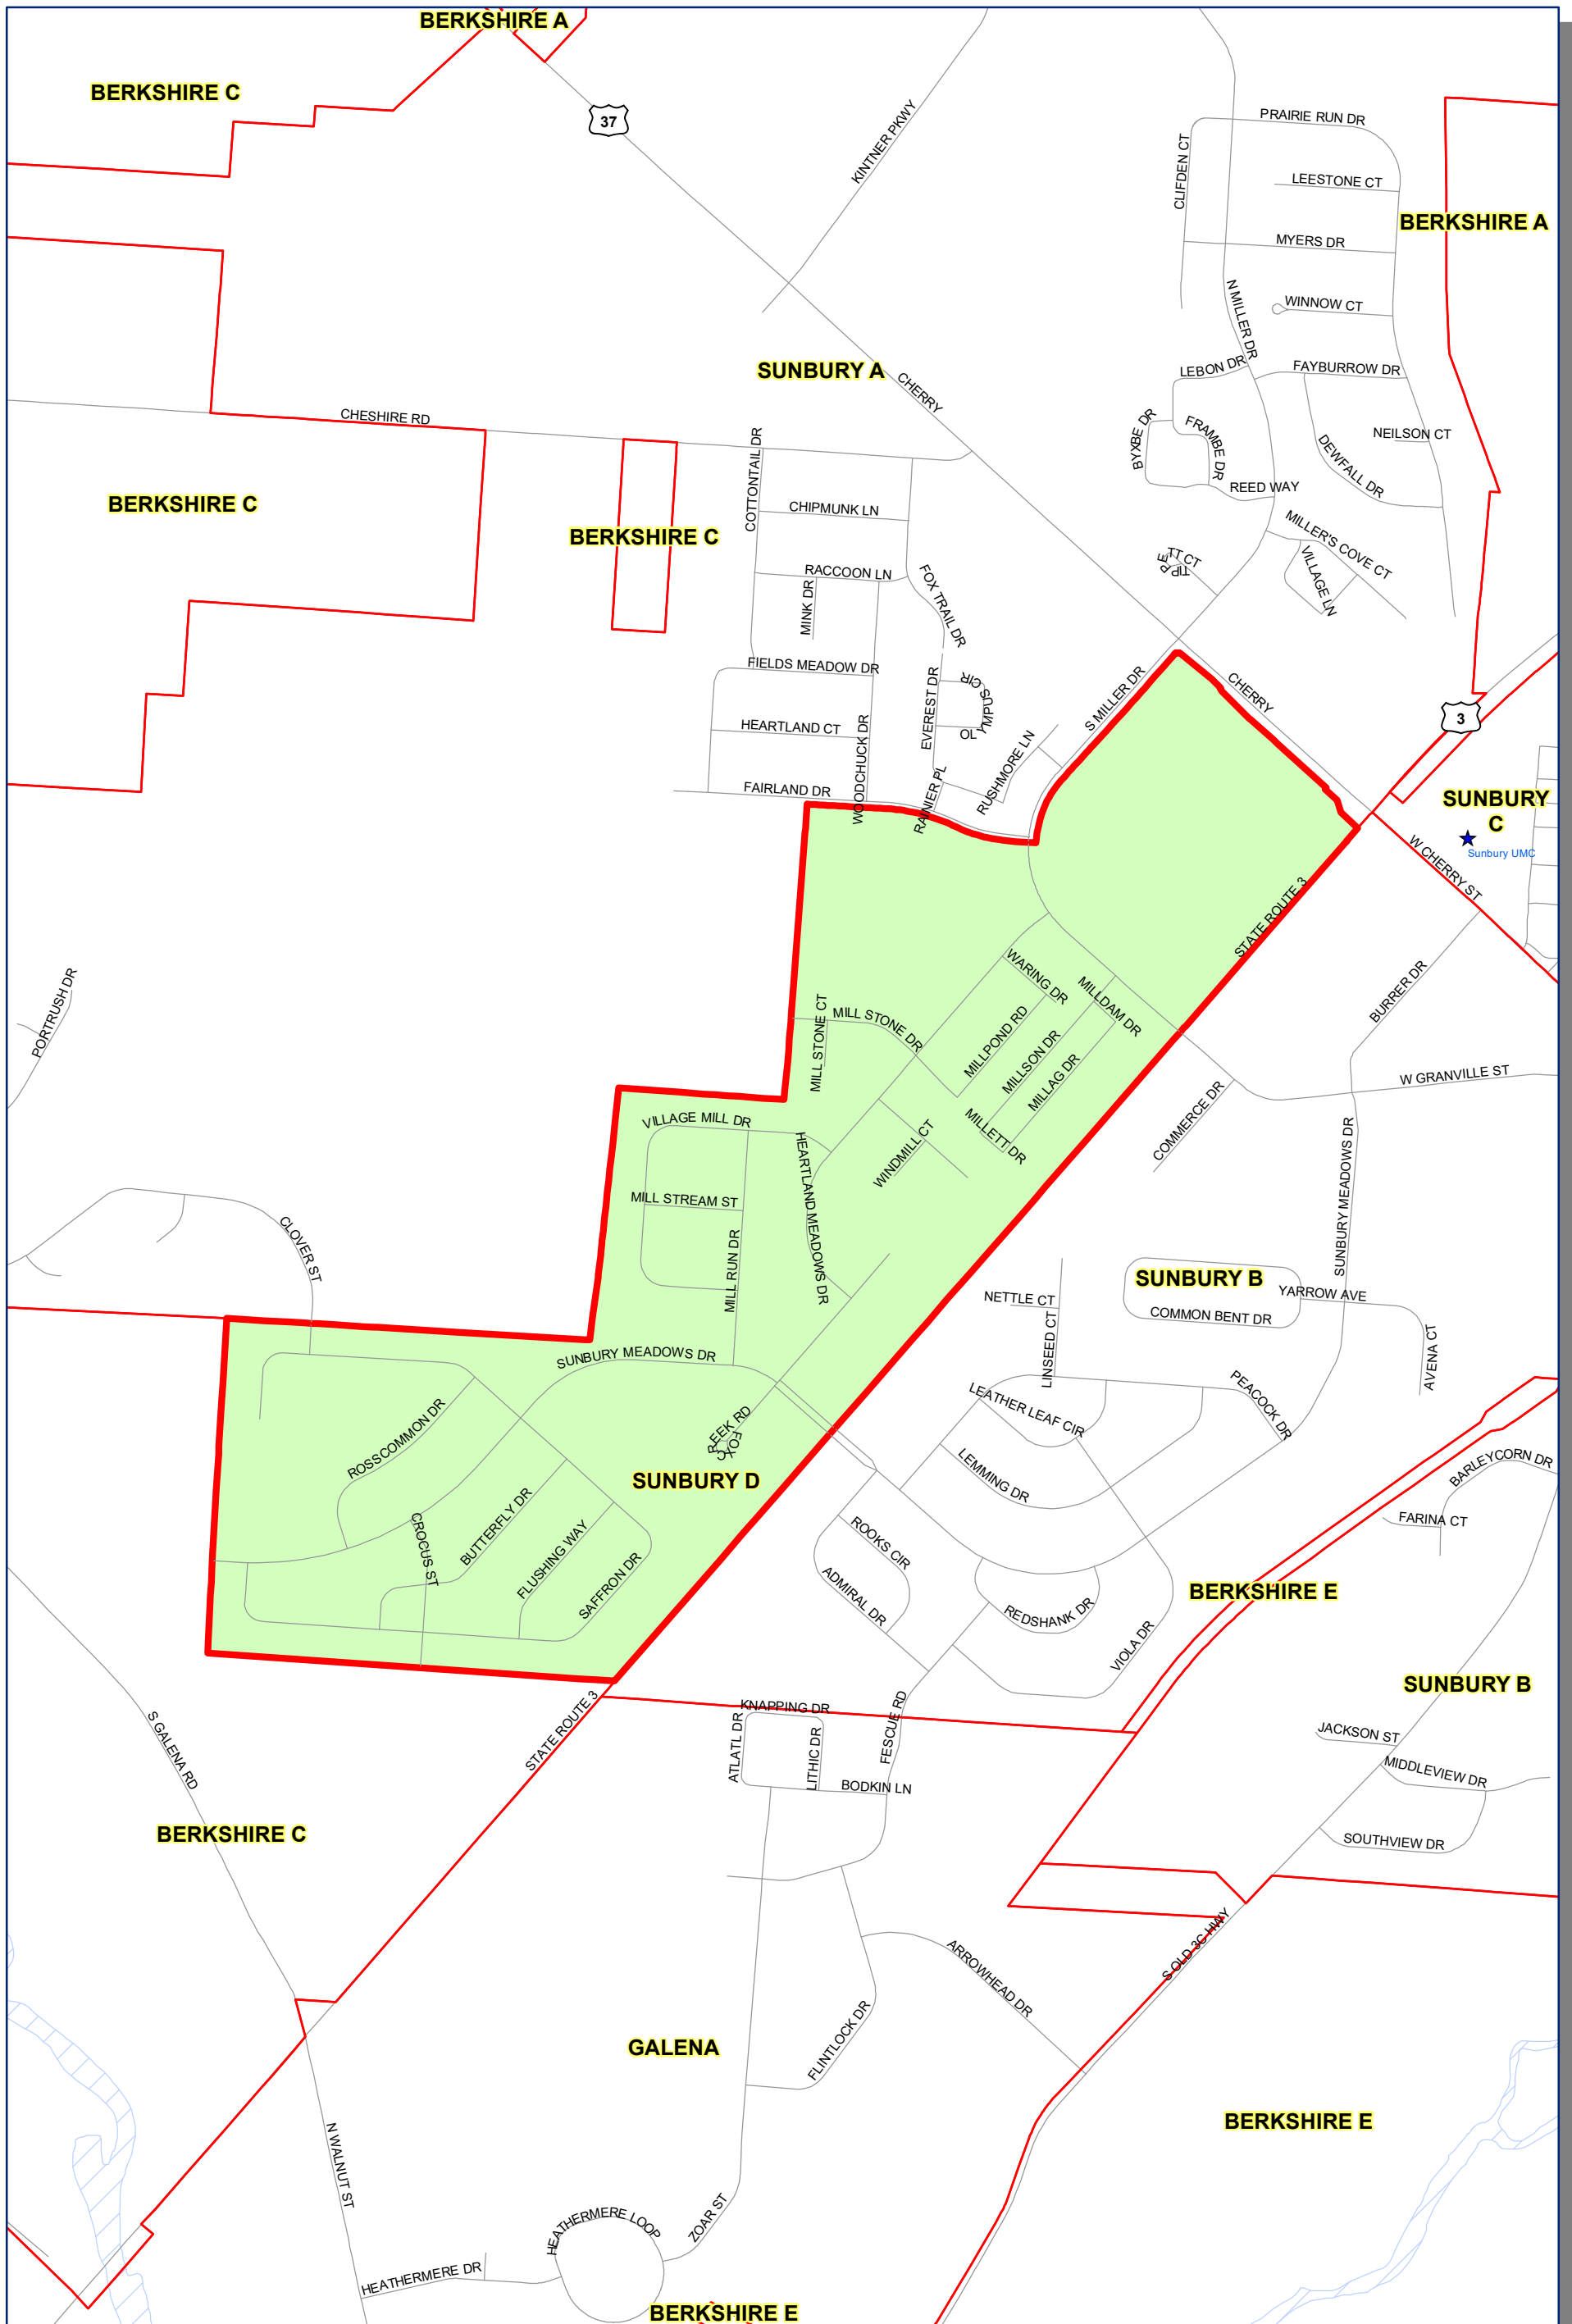

Polling Place:
SUNBURY UMC
100 W CHERRY ST

The Precinct and Polling Places information has been provided by Delaware County Board of Elections and is updated as of September 2022. Please contact the Board of Elections at 740-833-2080 for the latest updates.

Prepared by: Delaware County Auditor's GIS Office
September 2022