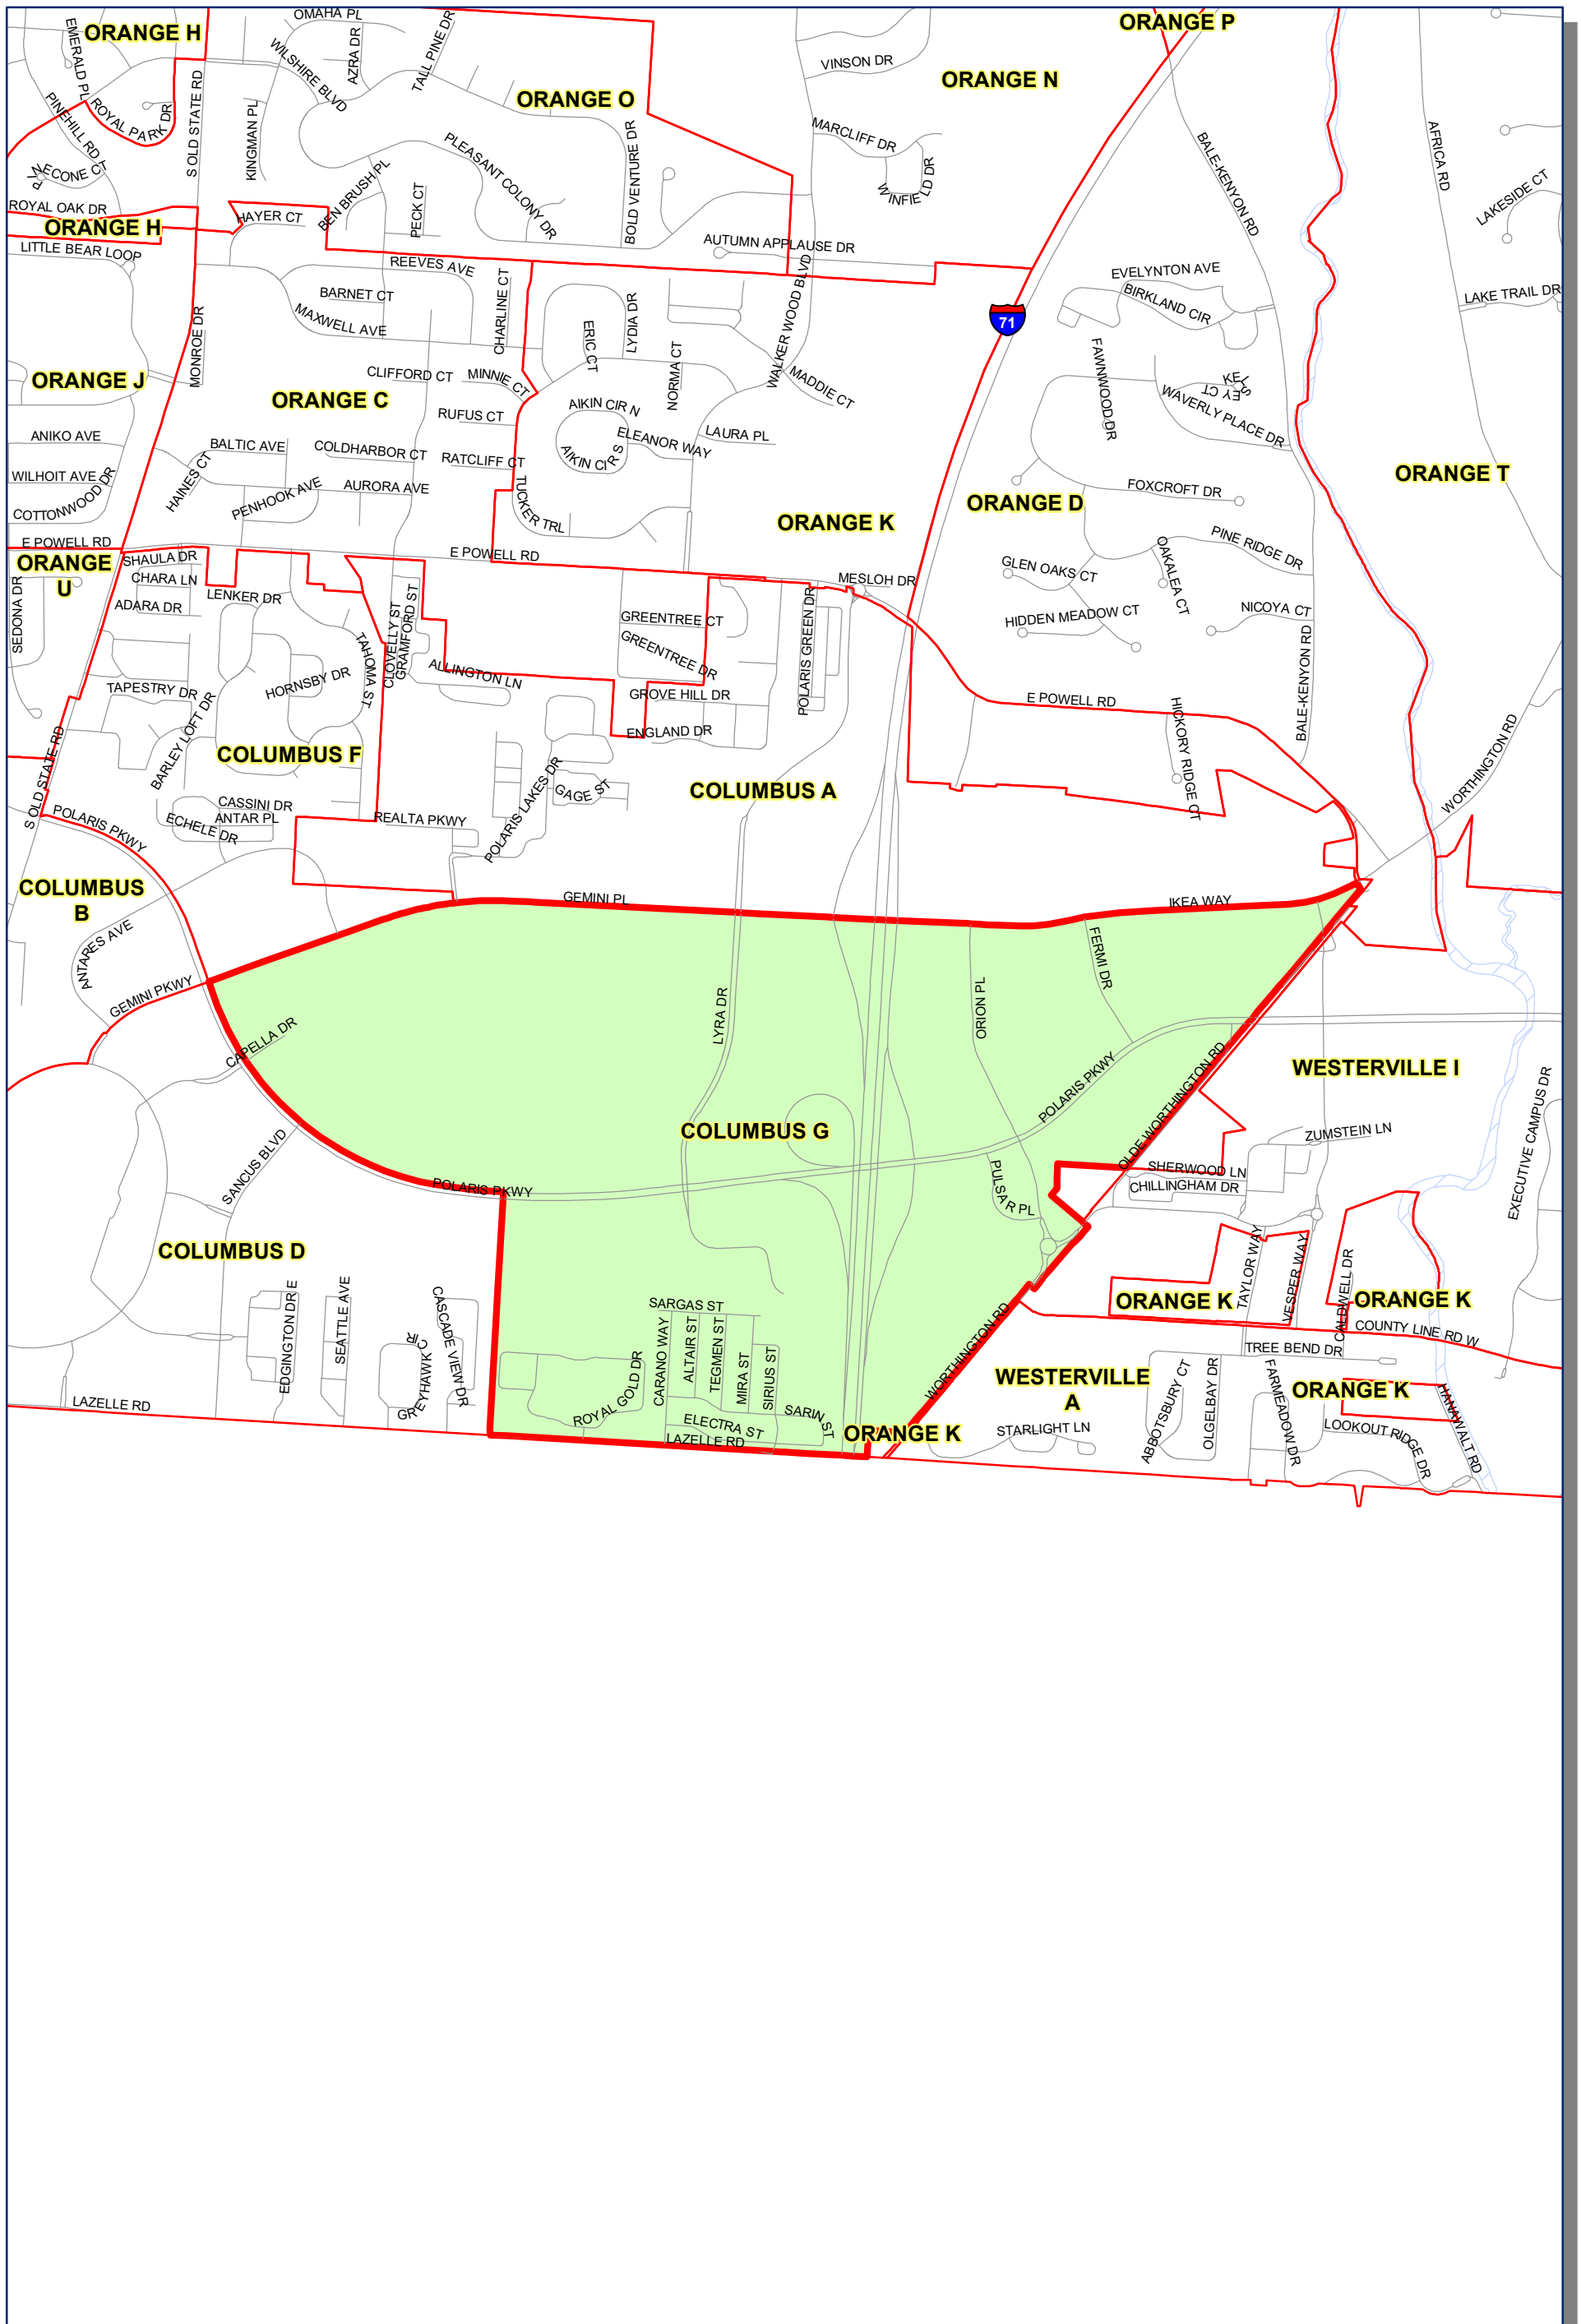

Polling Place:
KOREAN PRESBYTERIAN CHURCH
9480 S OLD STATE RD

The Precinct and Polling Places information has been provided by Delaware County Board of Elections and is updated as of September 2022. Please contact the Board of Elections at 740-833-2080 for the latest updates.

Prepared by: Delaware County Auditor's GIS Office
September 2022