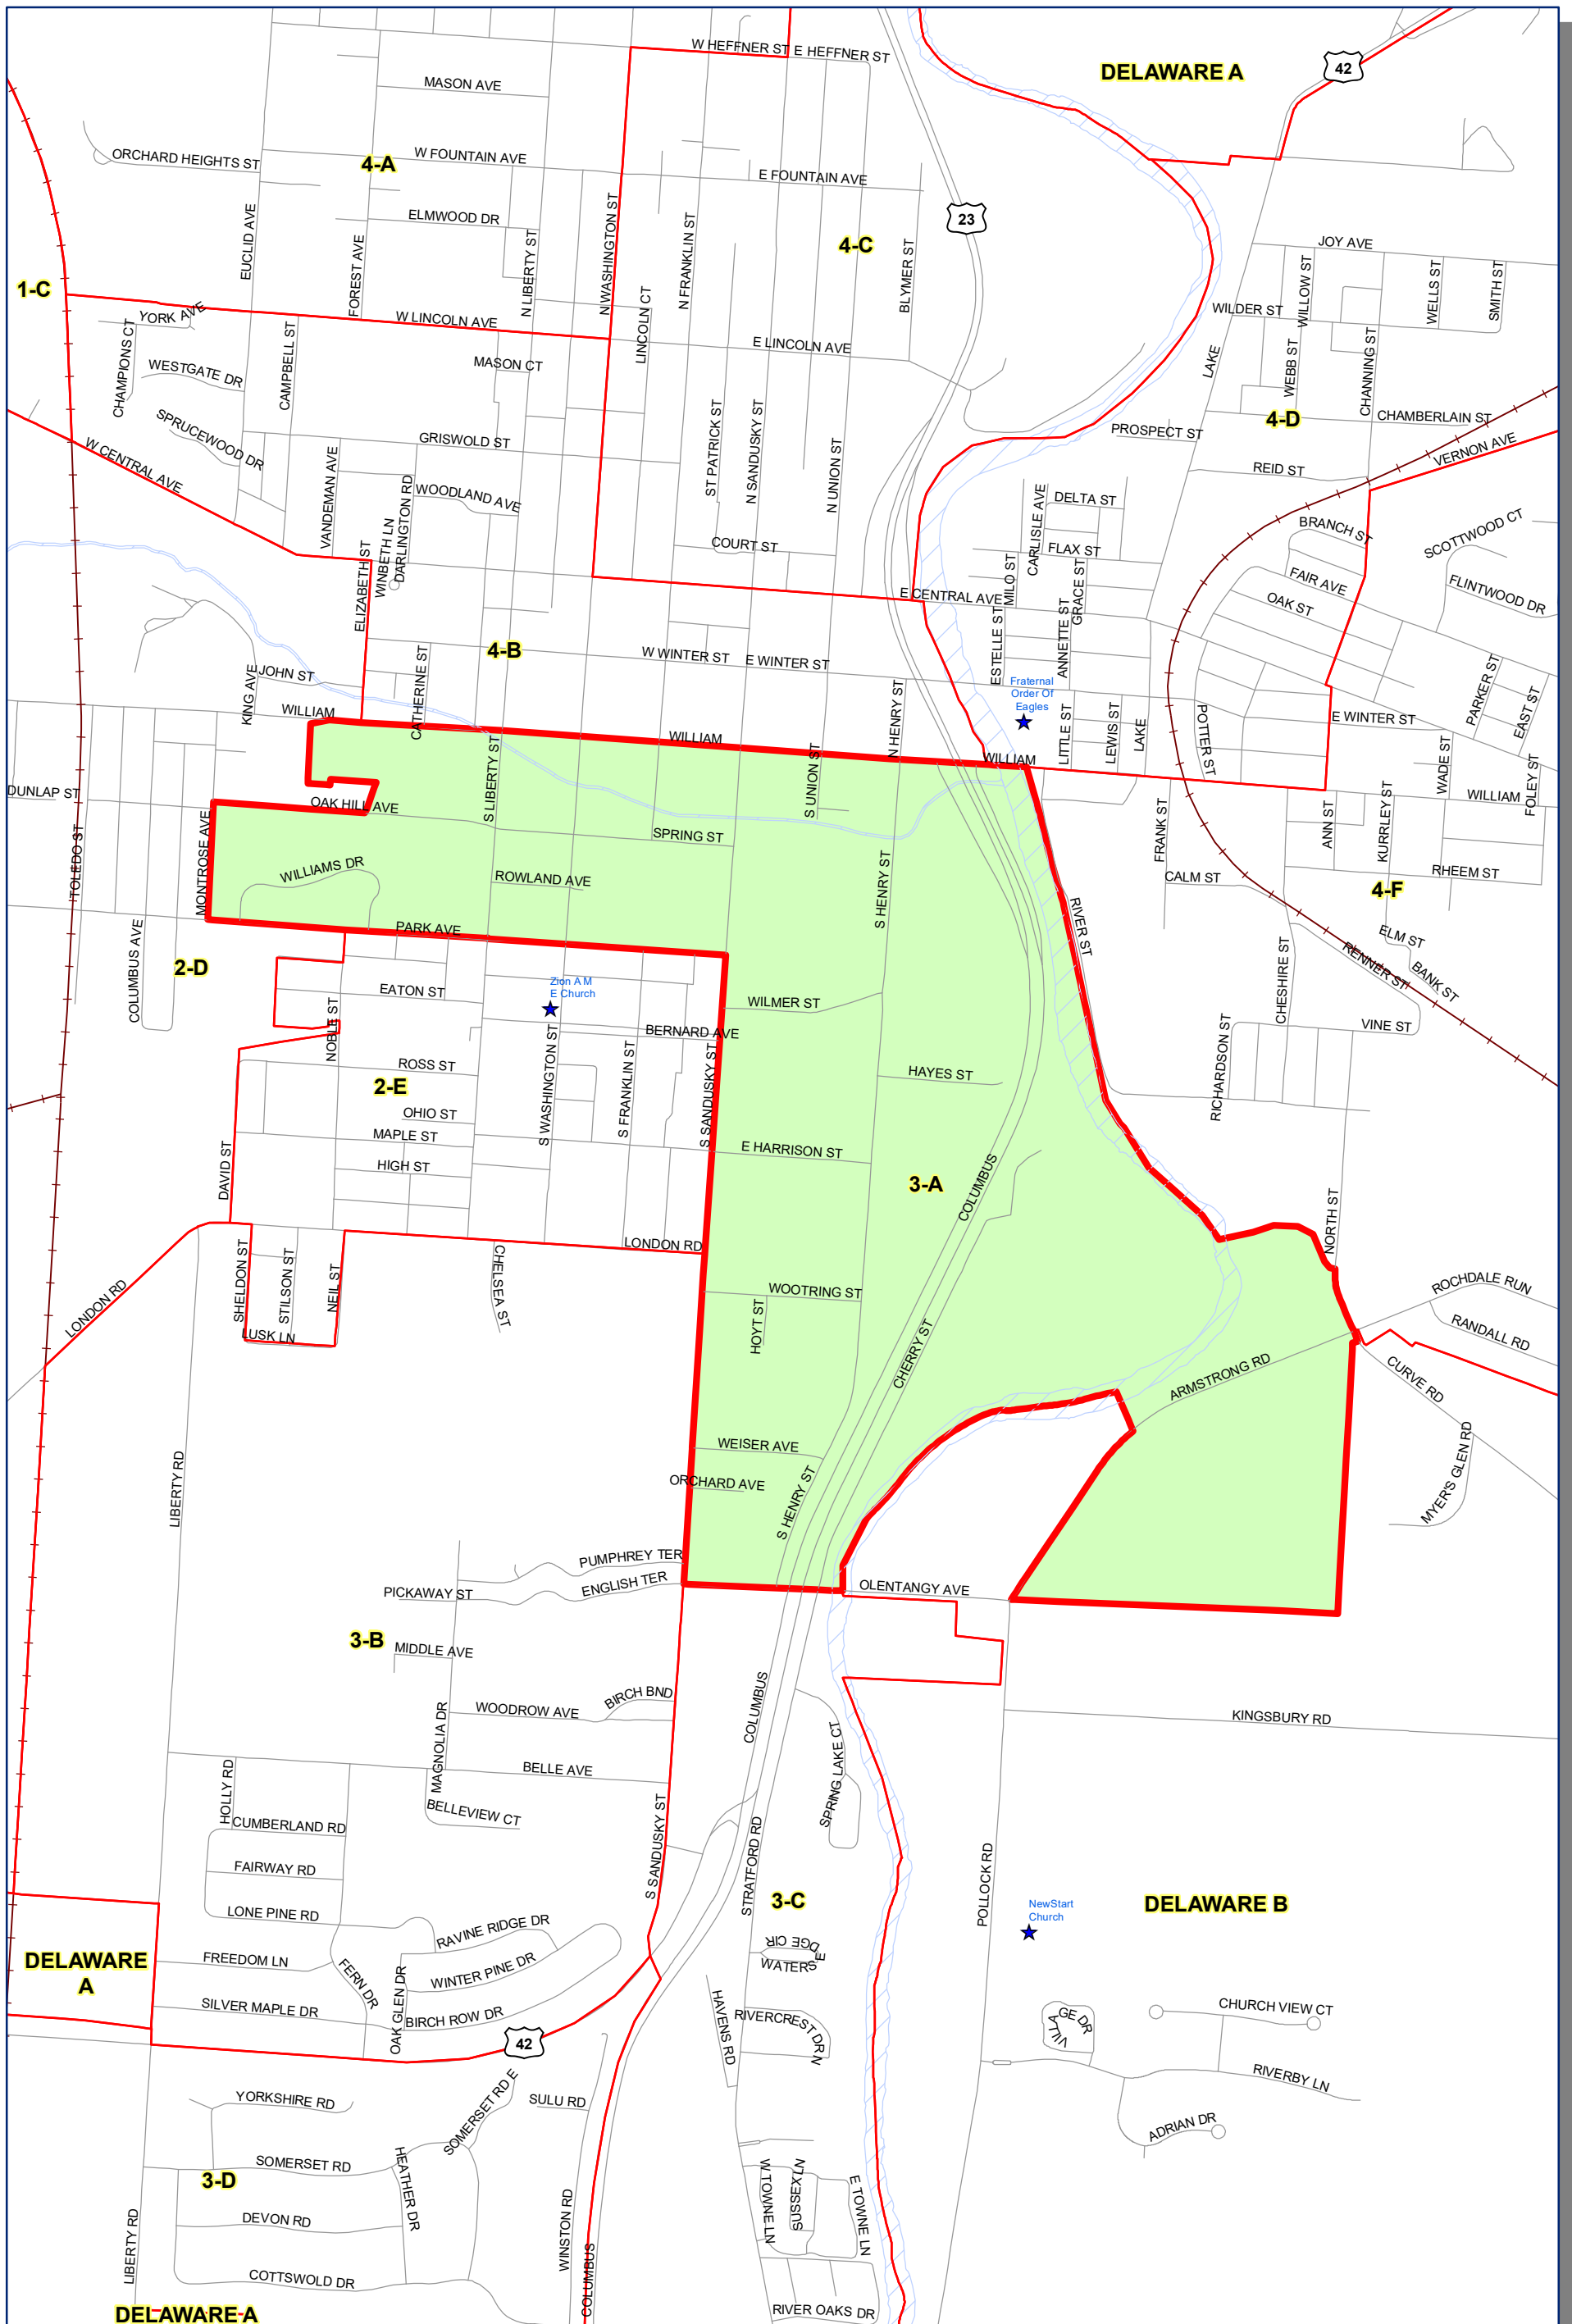

Polling Place:
FRATERNAL ORDER OF EAGLES
127 E WILLIAM ST

The Precinct and Polling Places information has been provided by Delaware County Board of Elections and is updated as of September 2022. Please contact the Board of Elections at 740-833-2080 for the latest updates.

Prepared by: Delaware County Auditor's GIS Office
September 2022