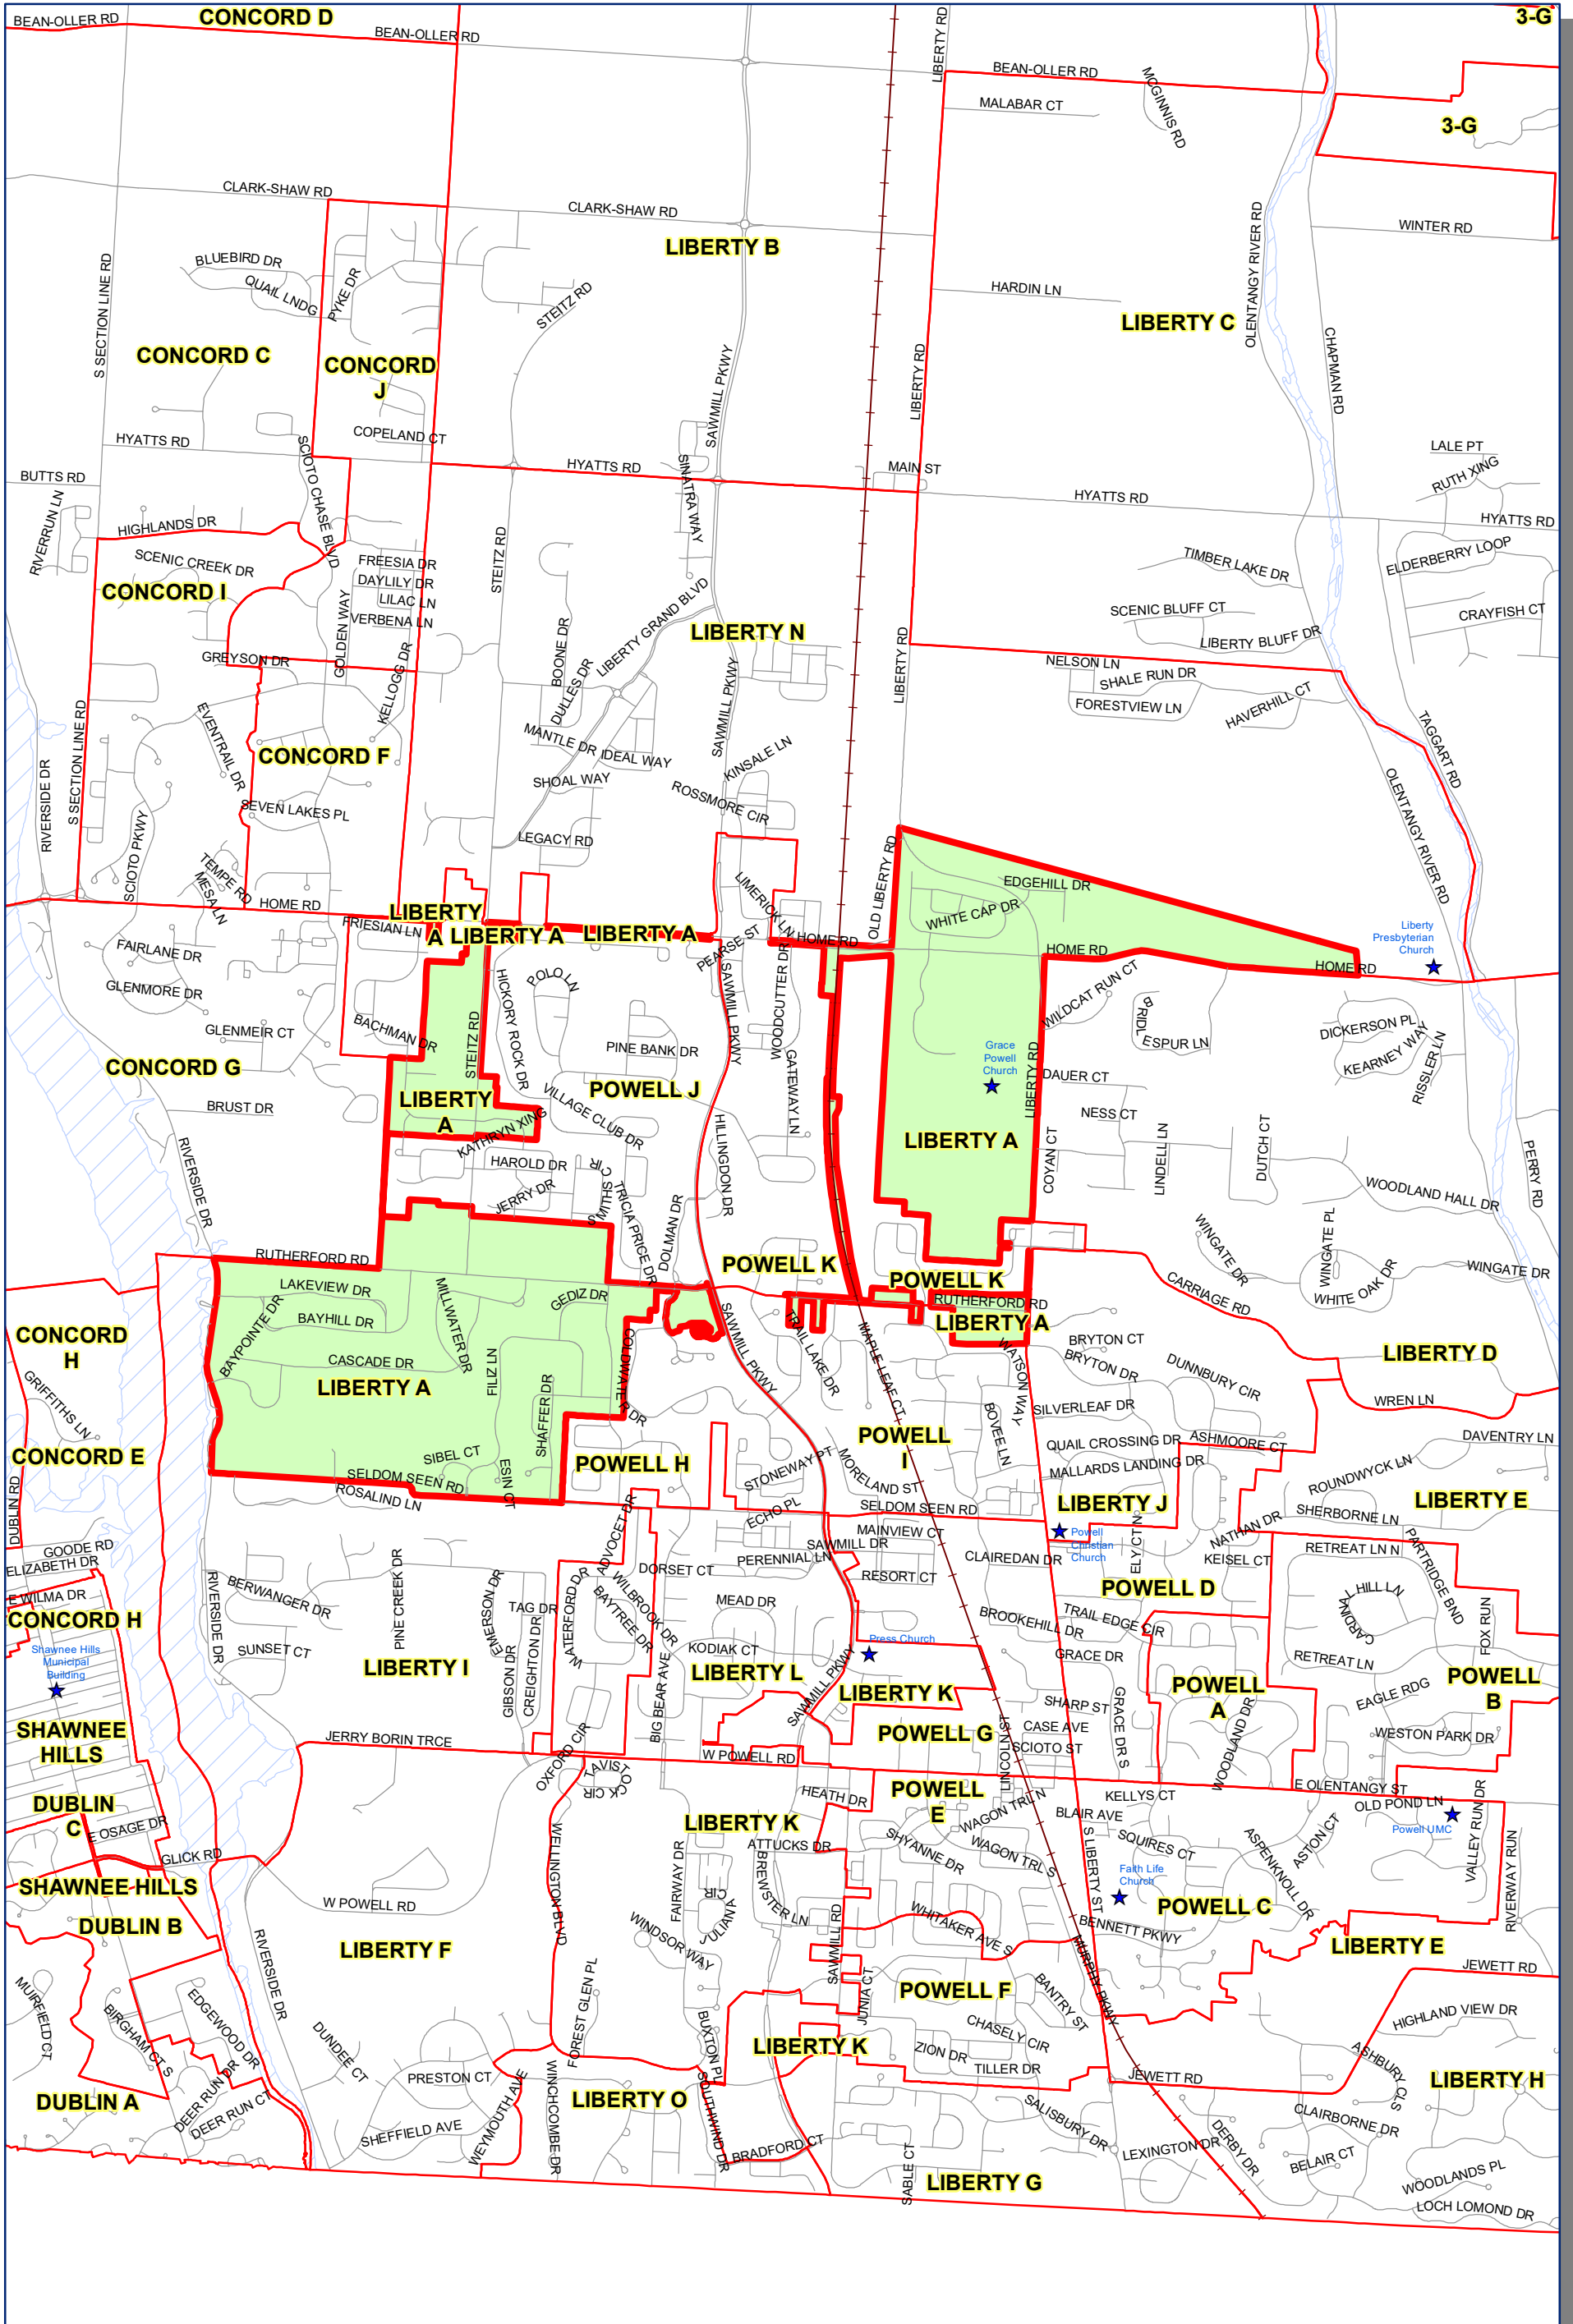

Polling Place:
GRACE POWELL CHURCH
7600 LIBERTY RD

The Precinct and Polling Places information has been provided by Delaware County Board of Elections and is updated as of September 2022. Please contact the Board of Elections at 740-833-2080 for the latest updates.

Prepared by: Delaware County Auditor's GIS Office
September 2022