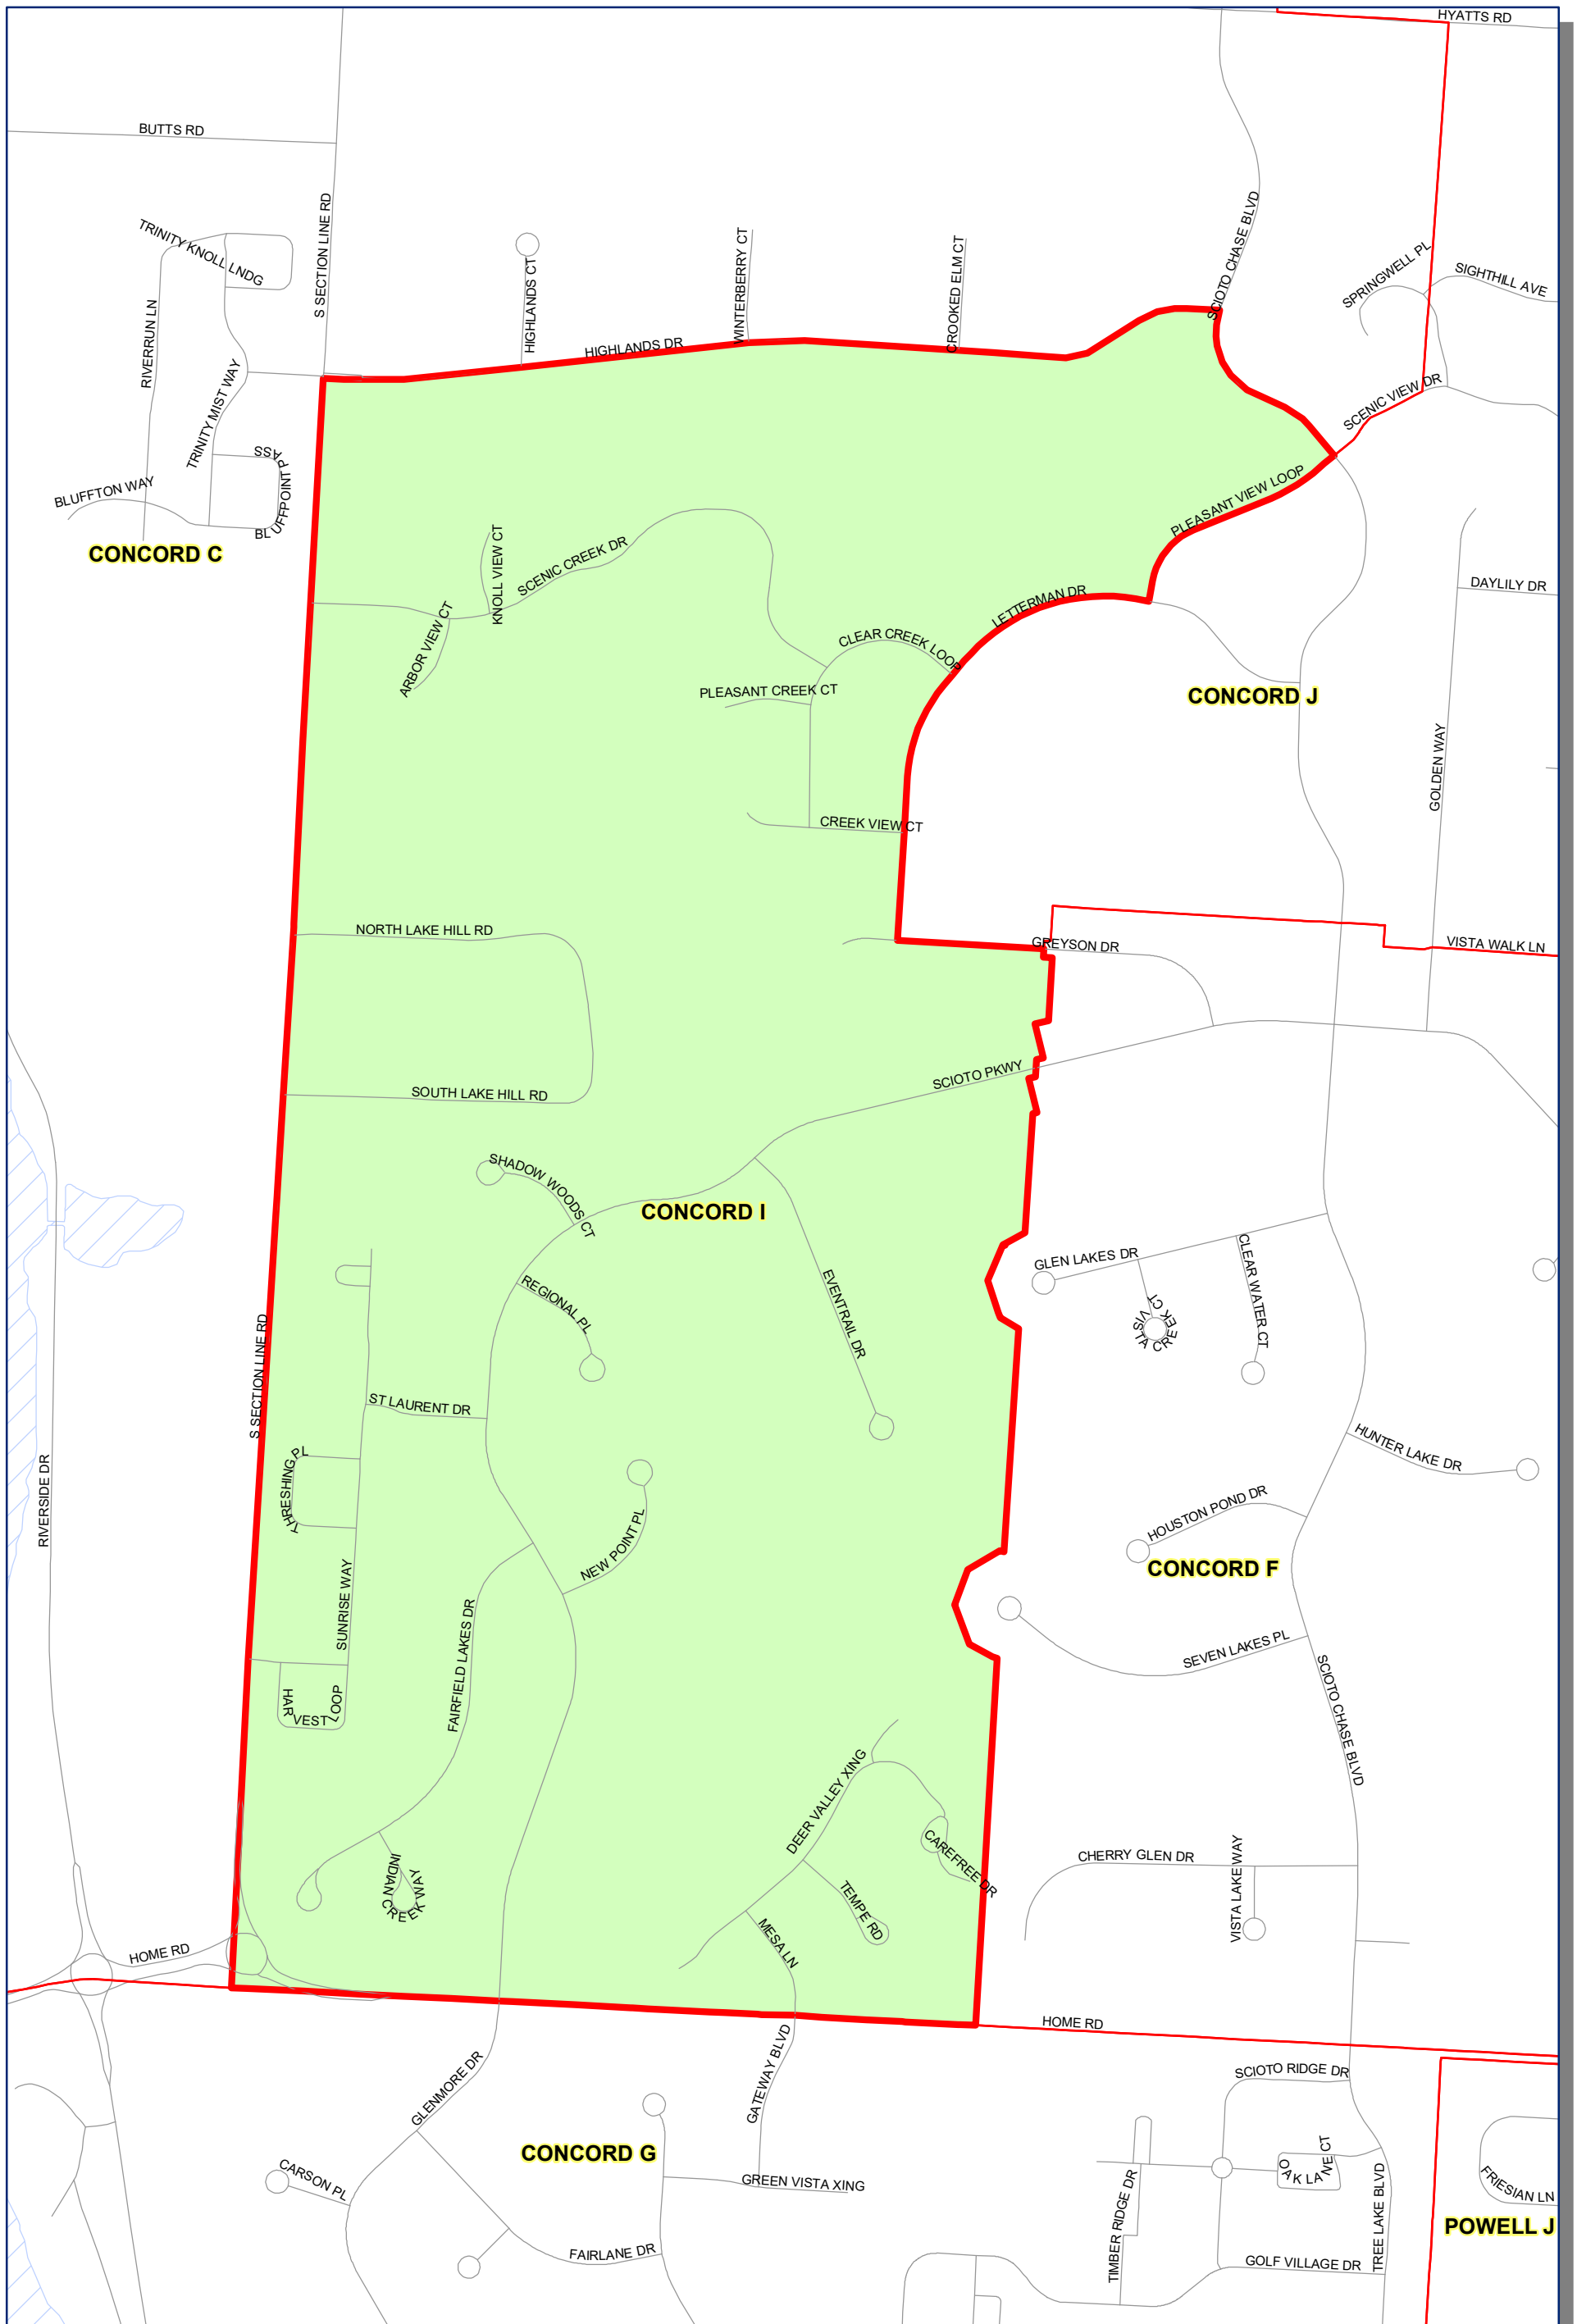

Polling Place:
CONCORD TOWNSHIP HALL
6385 HOME RD

The Precinct and Polling Places information has been provided by Delaware County Board of Elections and is updated as of September 2022. Please contact the Board of Elections at 740-833-2080 for the latest updates.

Prepared by: Delaware County Auditor's GIS Office
September 2022