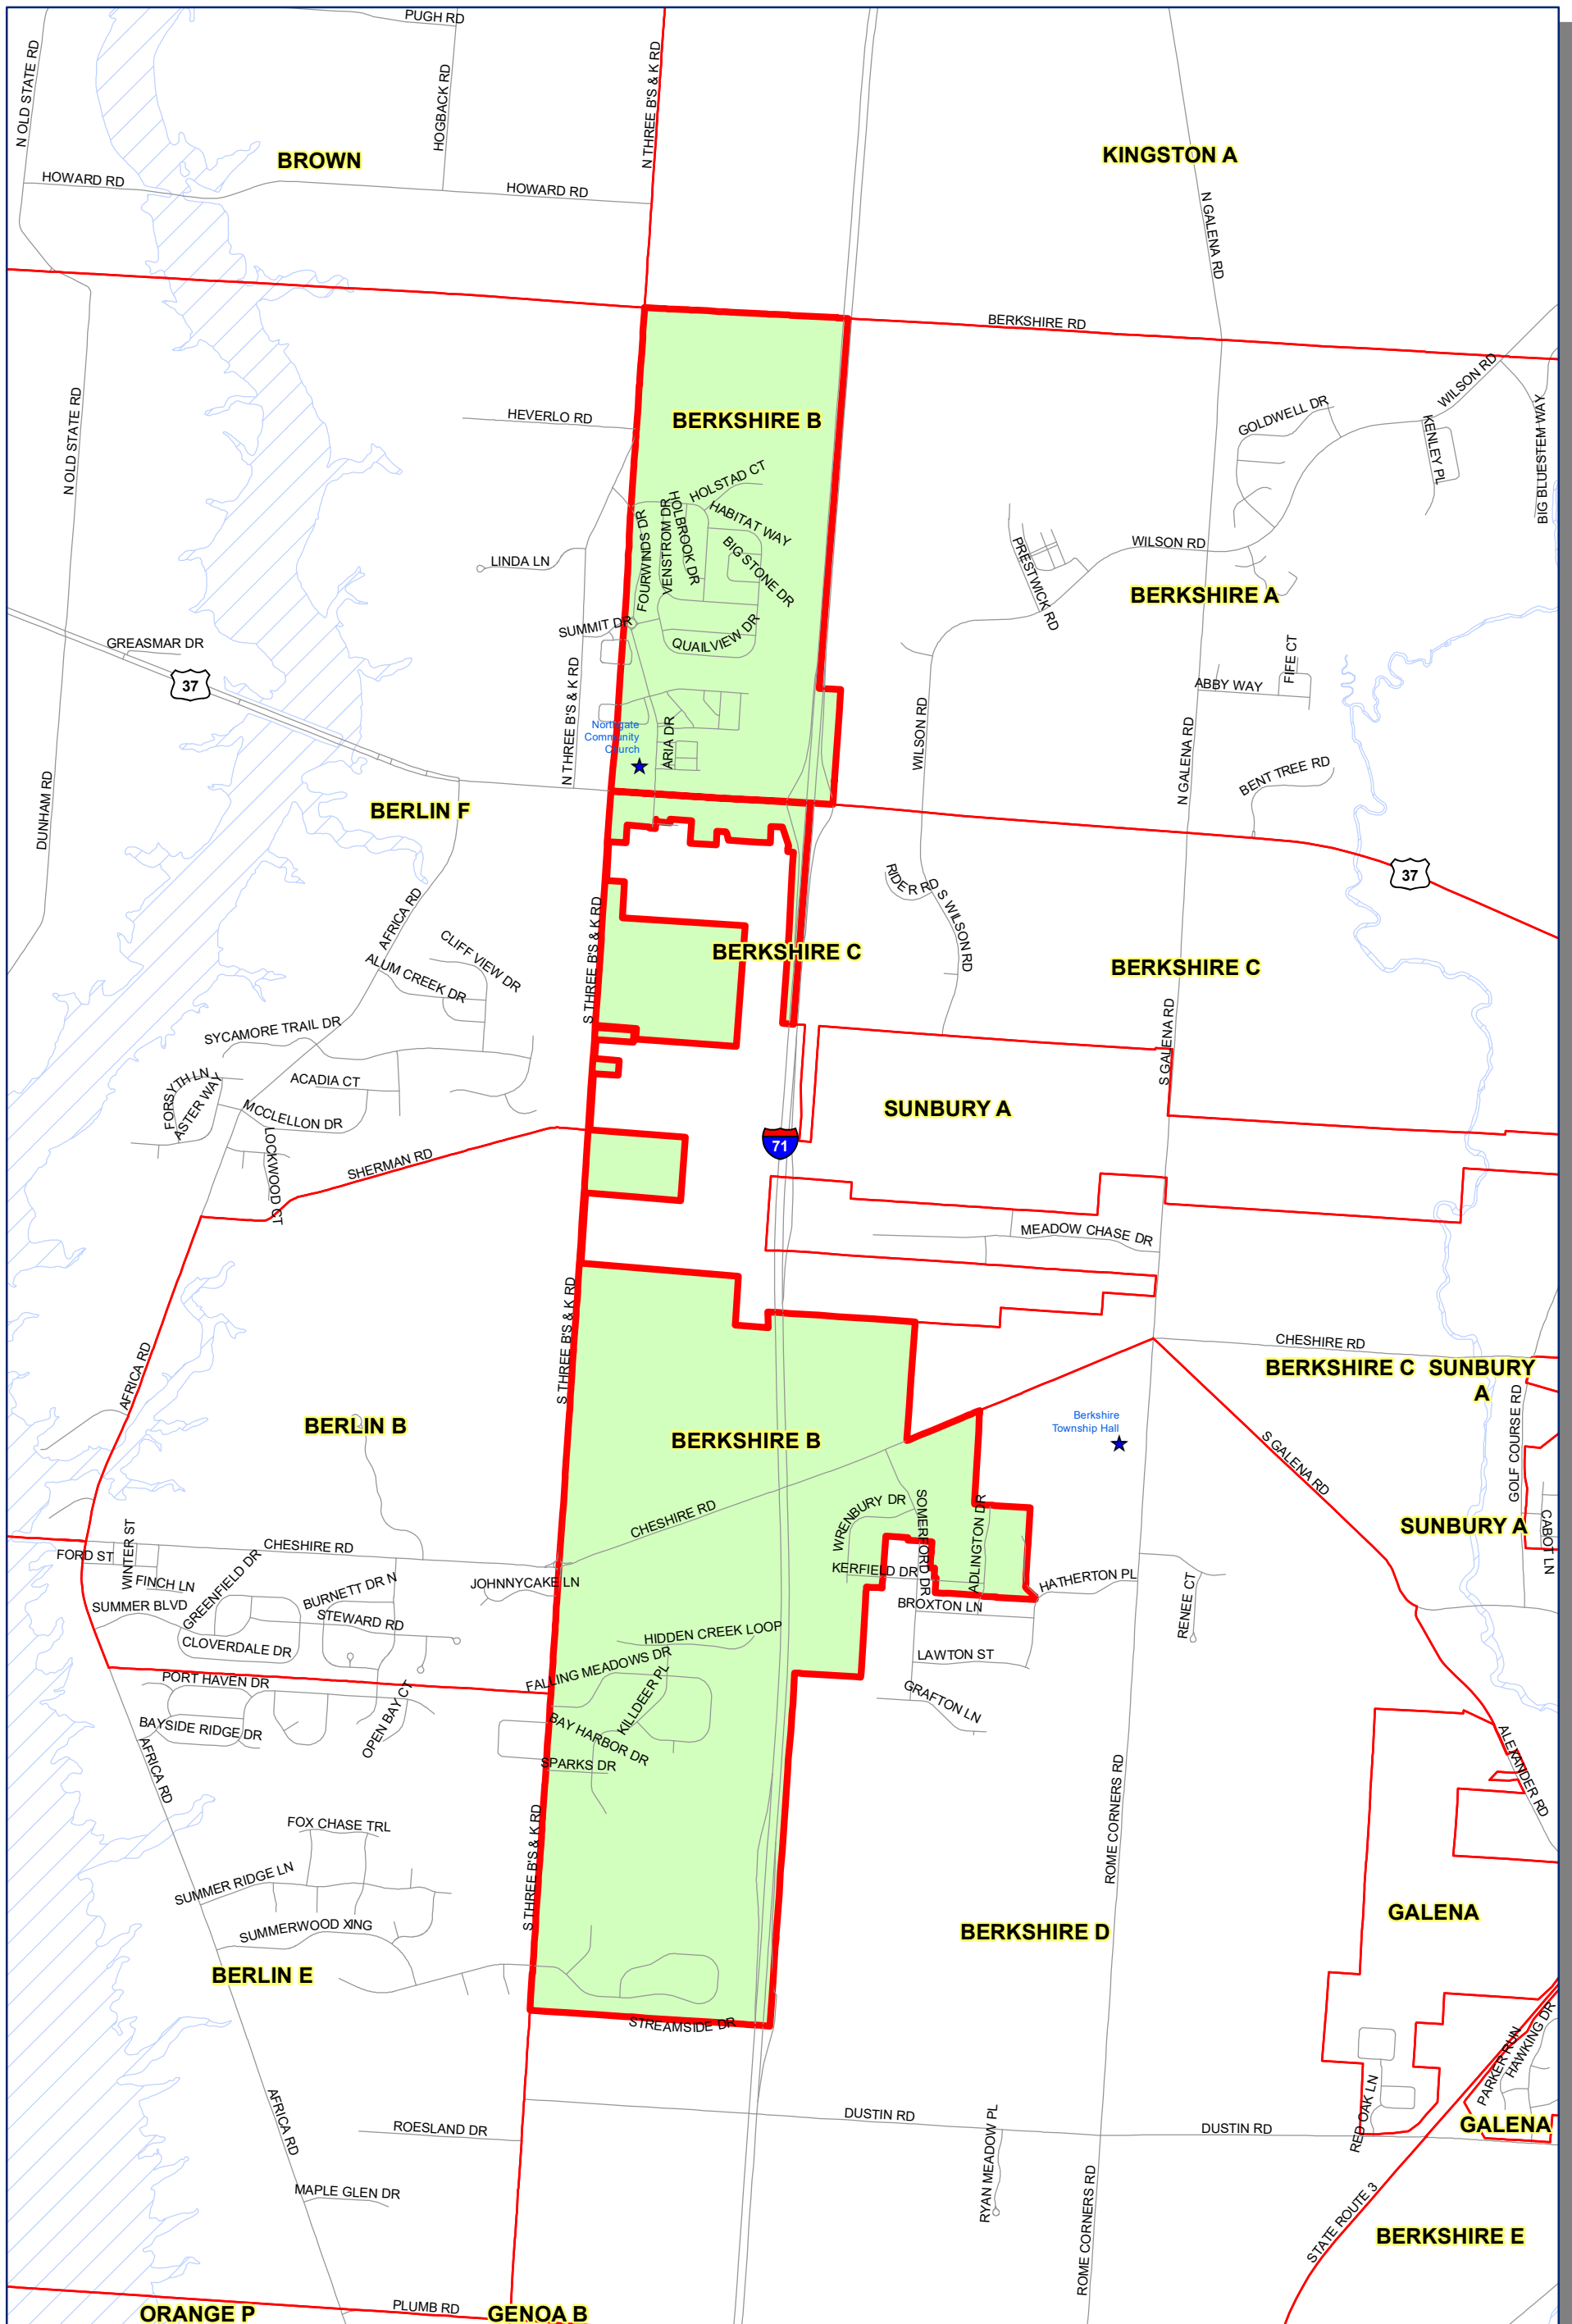

Polling Place:
NORTHGATE CHURCH
51 FOURWINDS DR

The Precinct and Polling Places information has been provided by Delaware County Board of Elections and is updated as of September 2022. Please contact the Board of Elections at 740-833-2080 for the latest updates.

Prepared by: Delaware County Auditor's GIS Office
September 2022