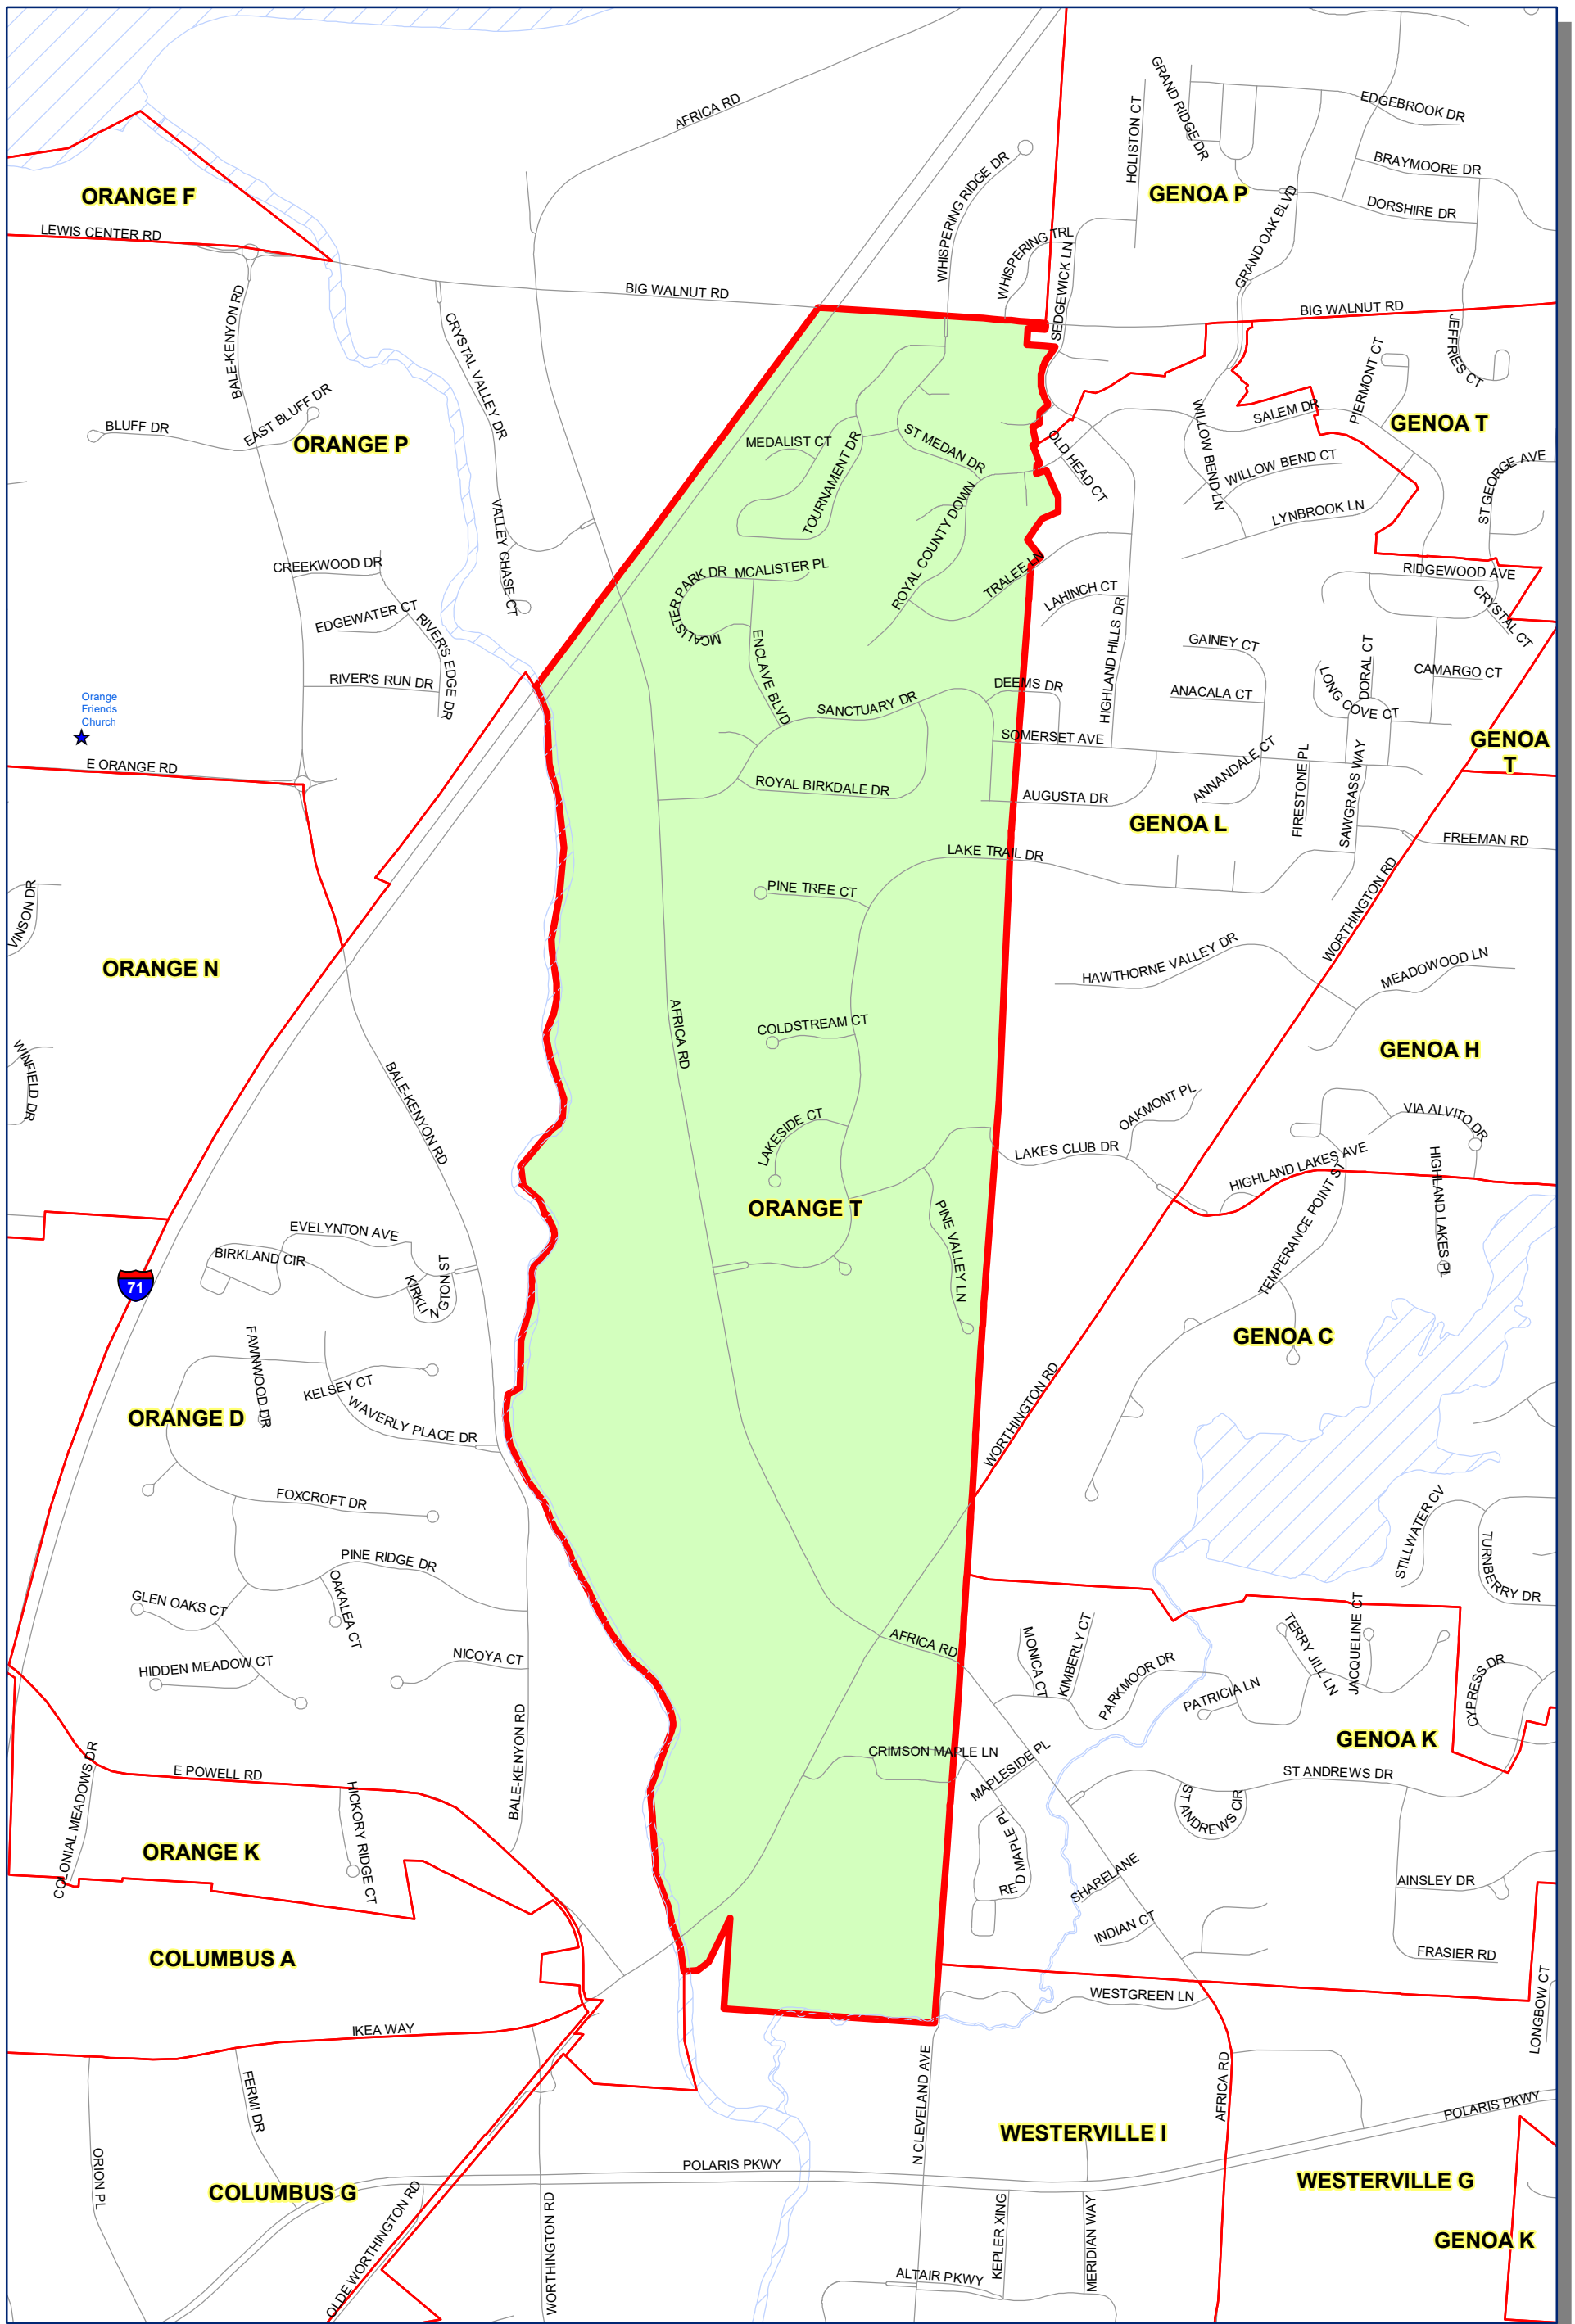

Prepared by: Delaware County Auditor's GIS Office  
 September 2022

**Polling Place:**  
**ORANGE FRIENDS CHURCH**  
**3467 E ORANGE RD**

The Precinct and Polling Places information has been provided by Delaware County Board of Elections and is updated as of September 2022. Please contact the Board of Elections at 740-833-2080 for the latest updates.