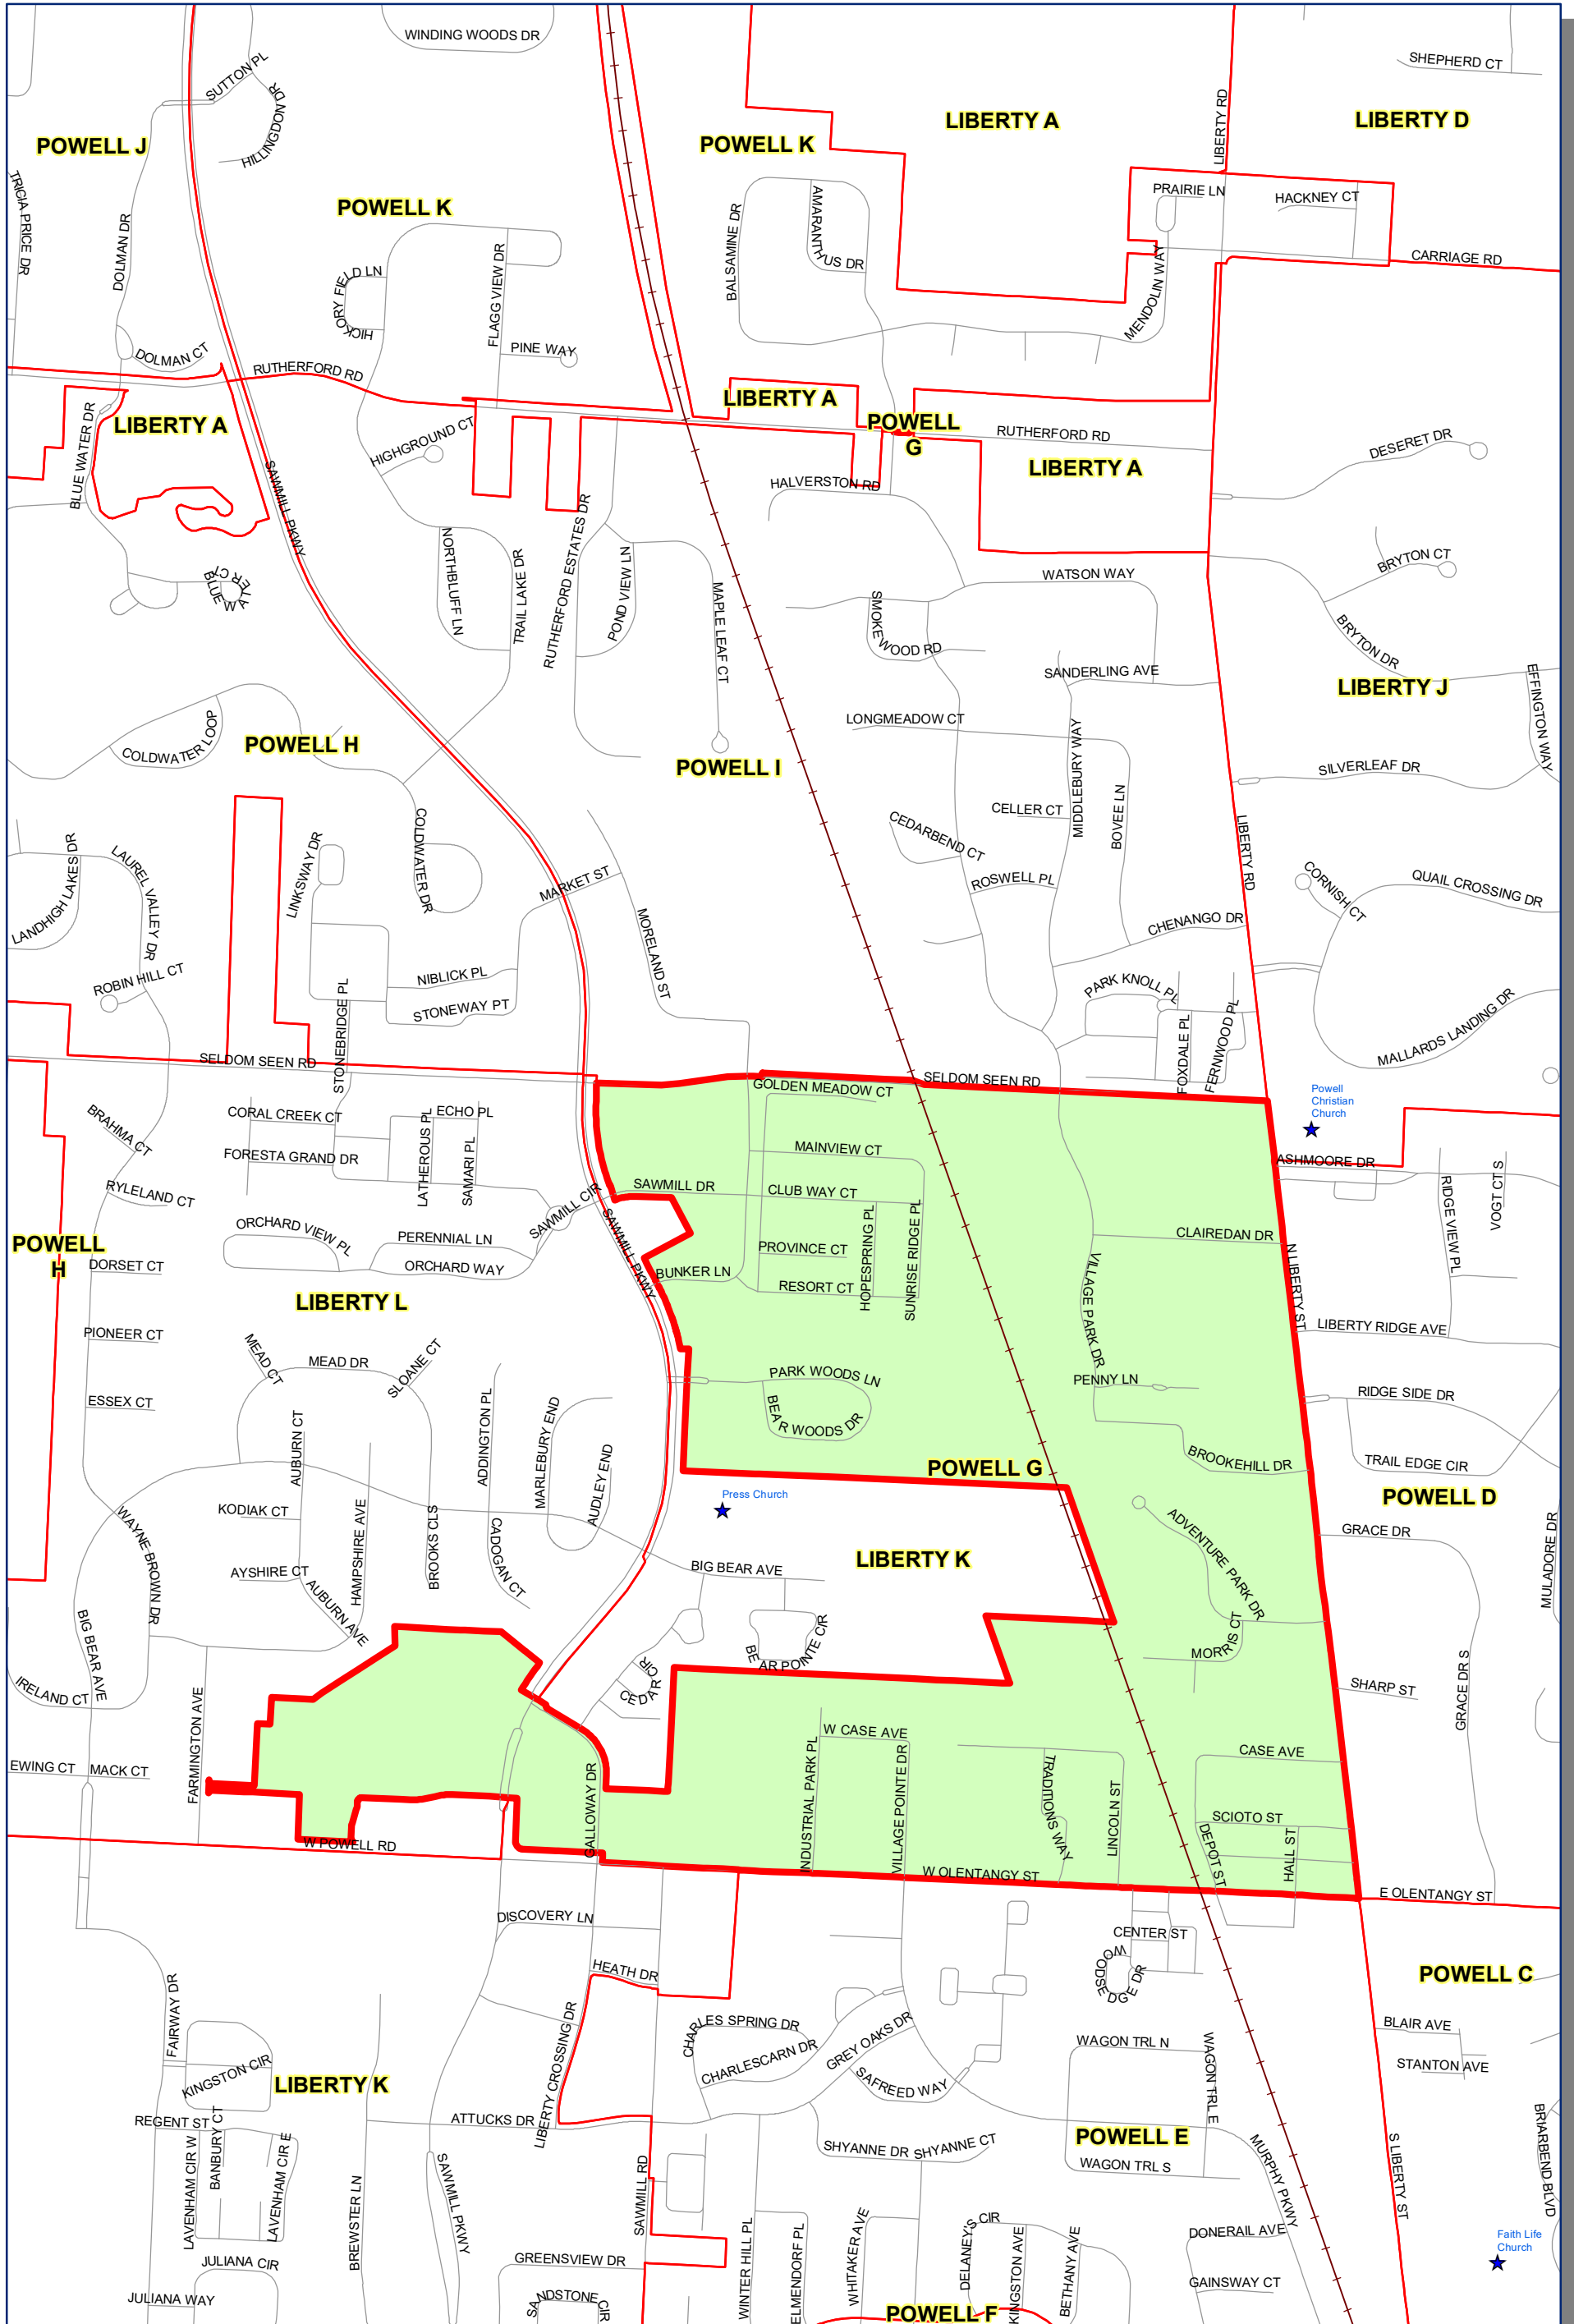

Prepared by: Delaware County Auditor's GIS Office  
 September 2022

**Polling Place:**  
**POWELL CHRISTIAN CHURCH**  
**8901 LIBERTY RD**

The Precinct and Polling Places information has been provided by Delaware County Board of Elections and is updated as of September 2022. Please contact the Board of Elections at 740-833-2080 for the latest updates.