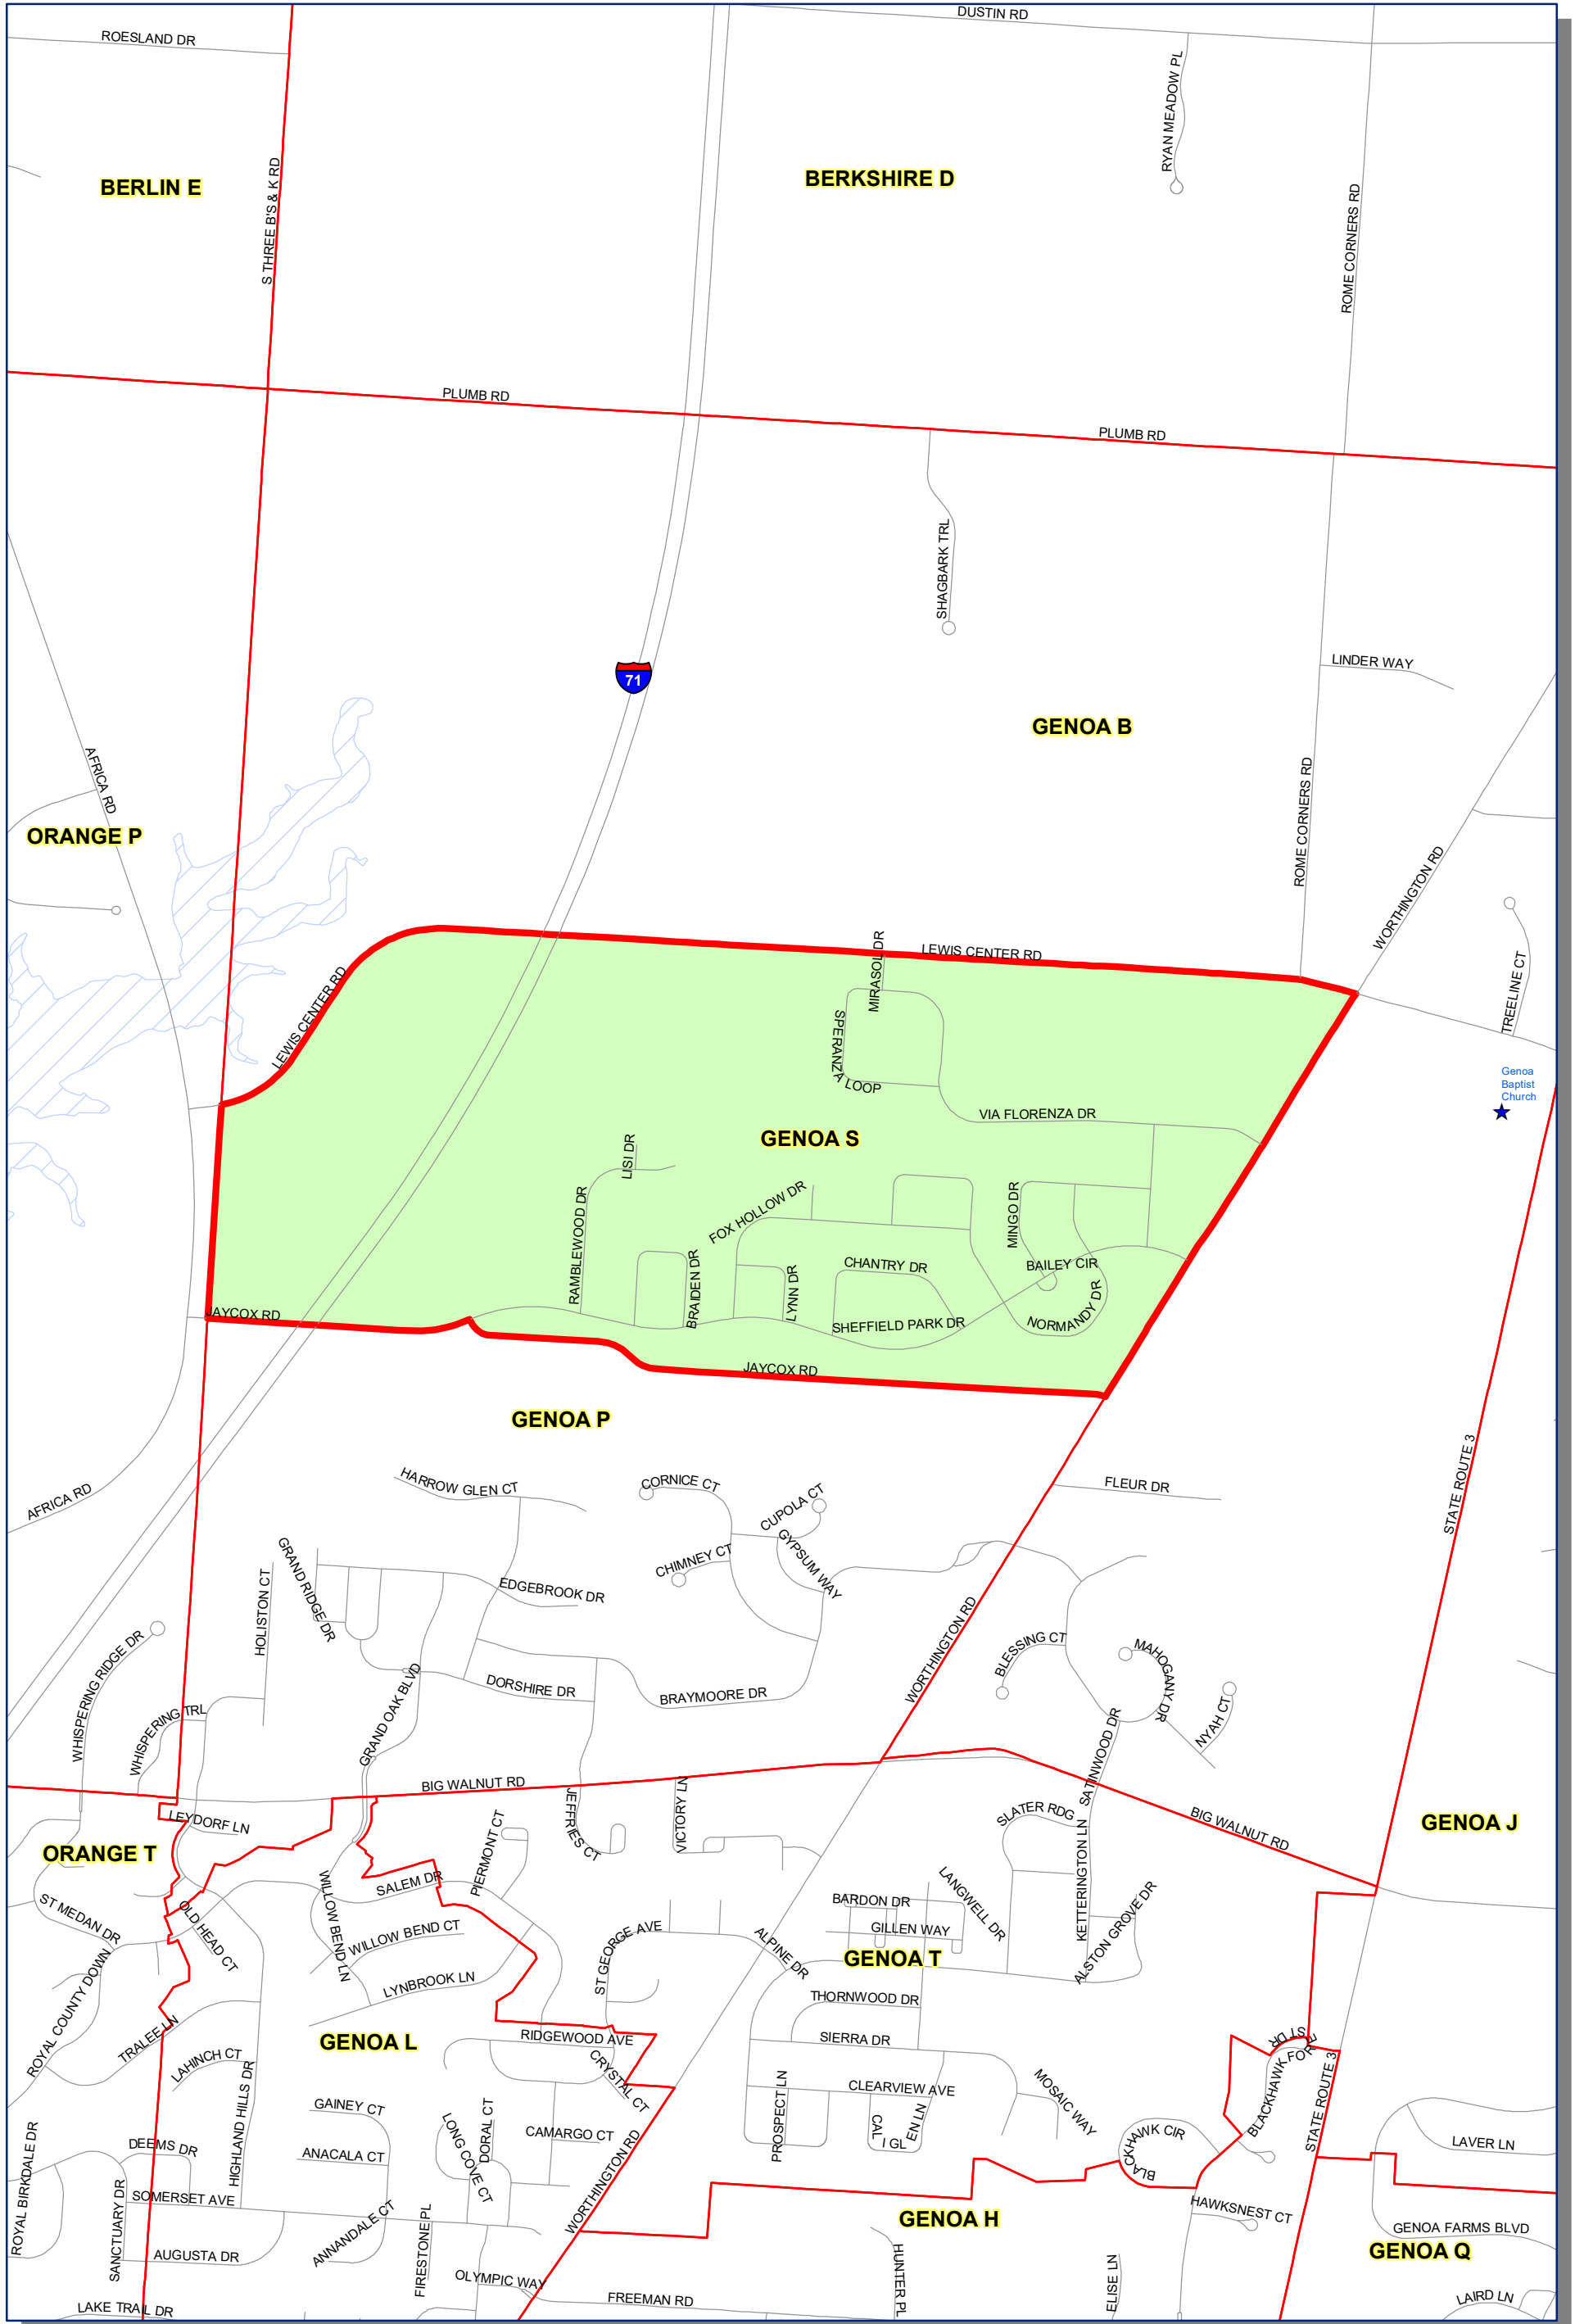

Polling Place:
GENOA BAPTIST CHURCH
7562 LEWIS CENTER RD

The Precinct and Polling Places information has been provided by Delaware County Board of Elections and is updated as of September 2022. Please contact the Board of Elections at 740-833-2080 for the latest updates.

Prepared by: Delaware County Auditor's GIS Office
September 2022