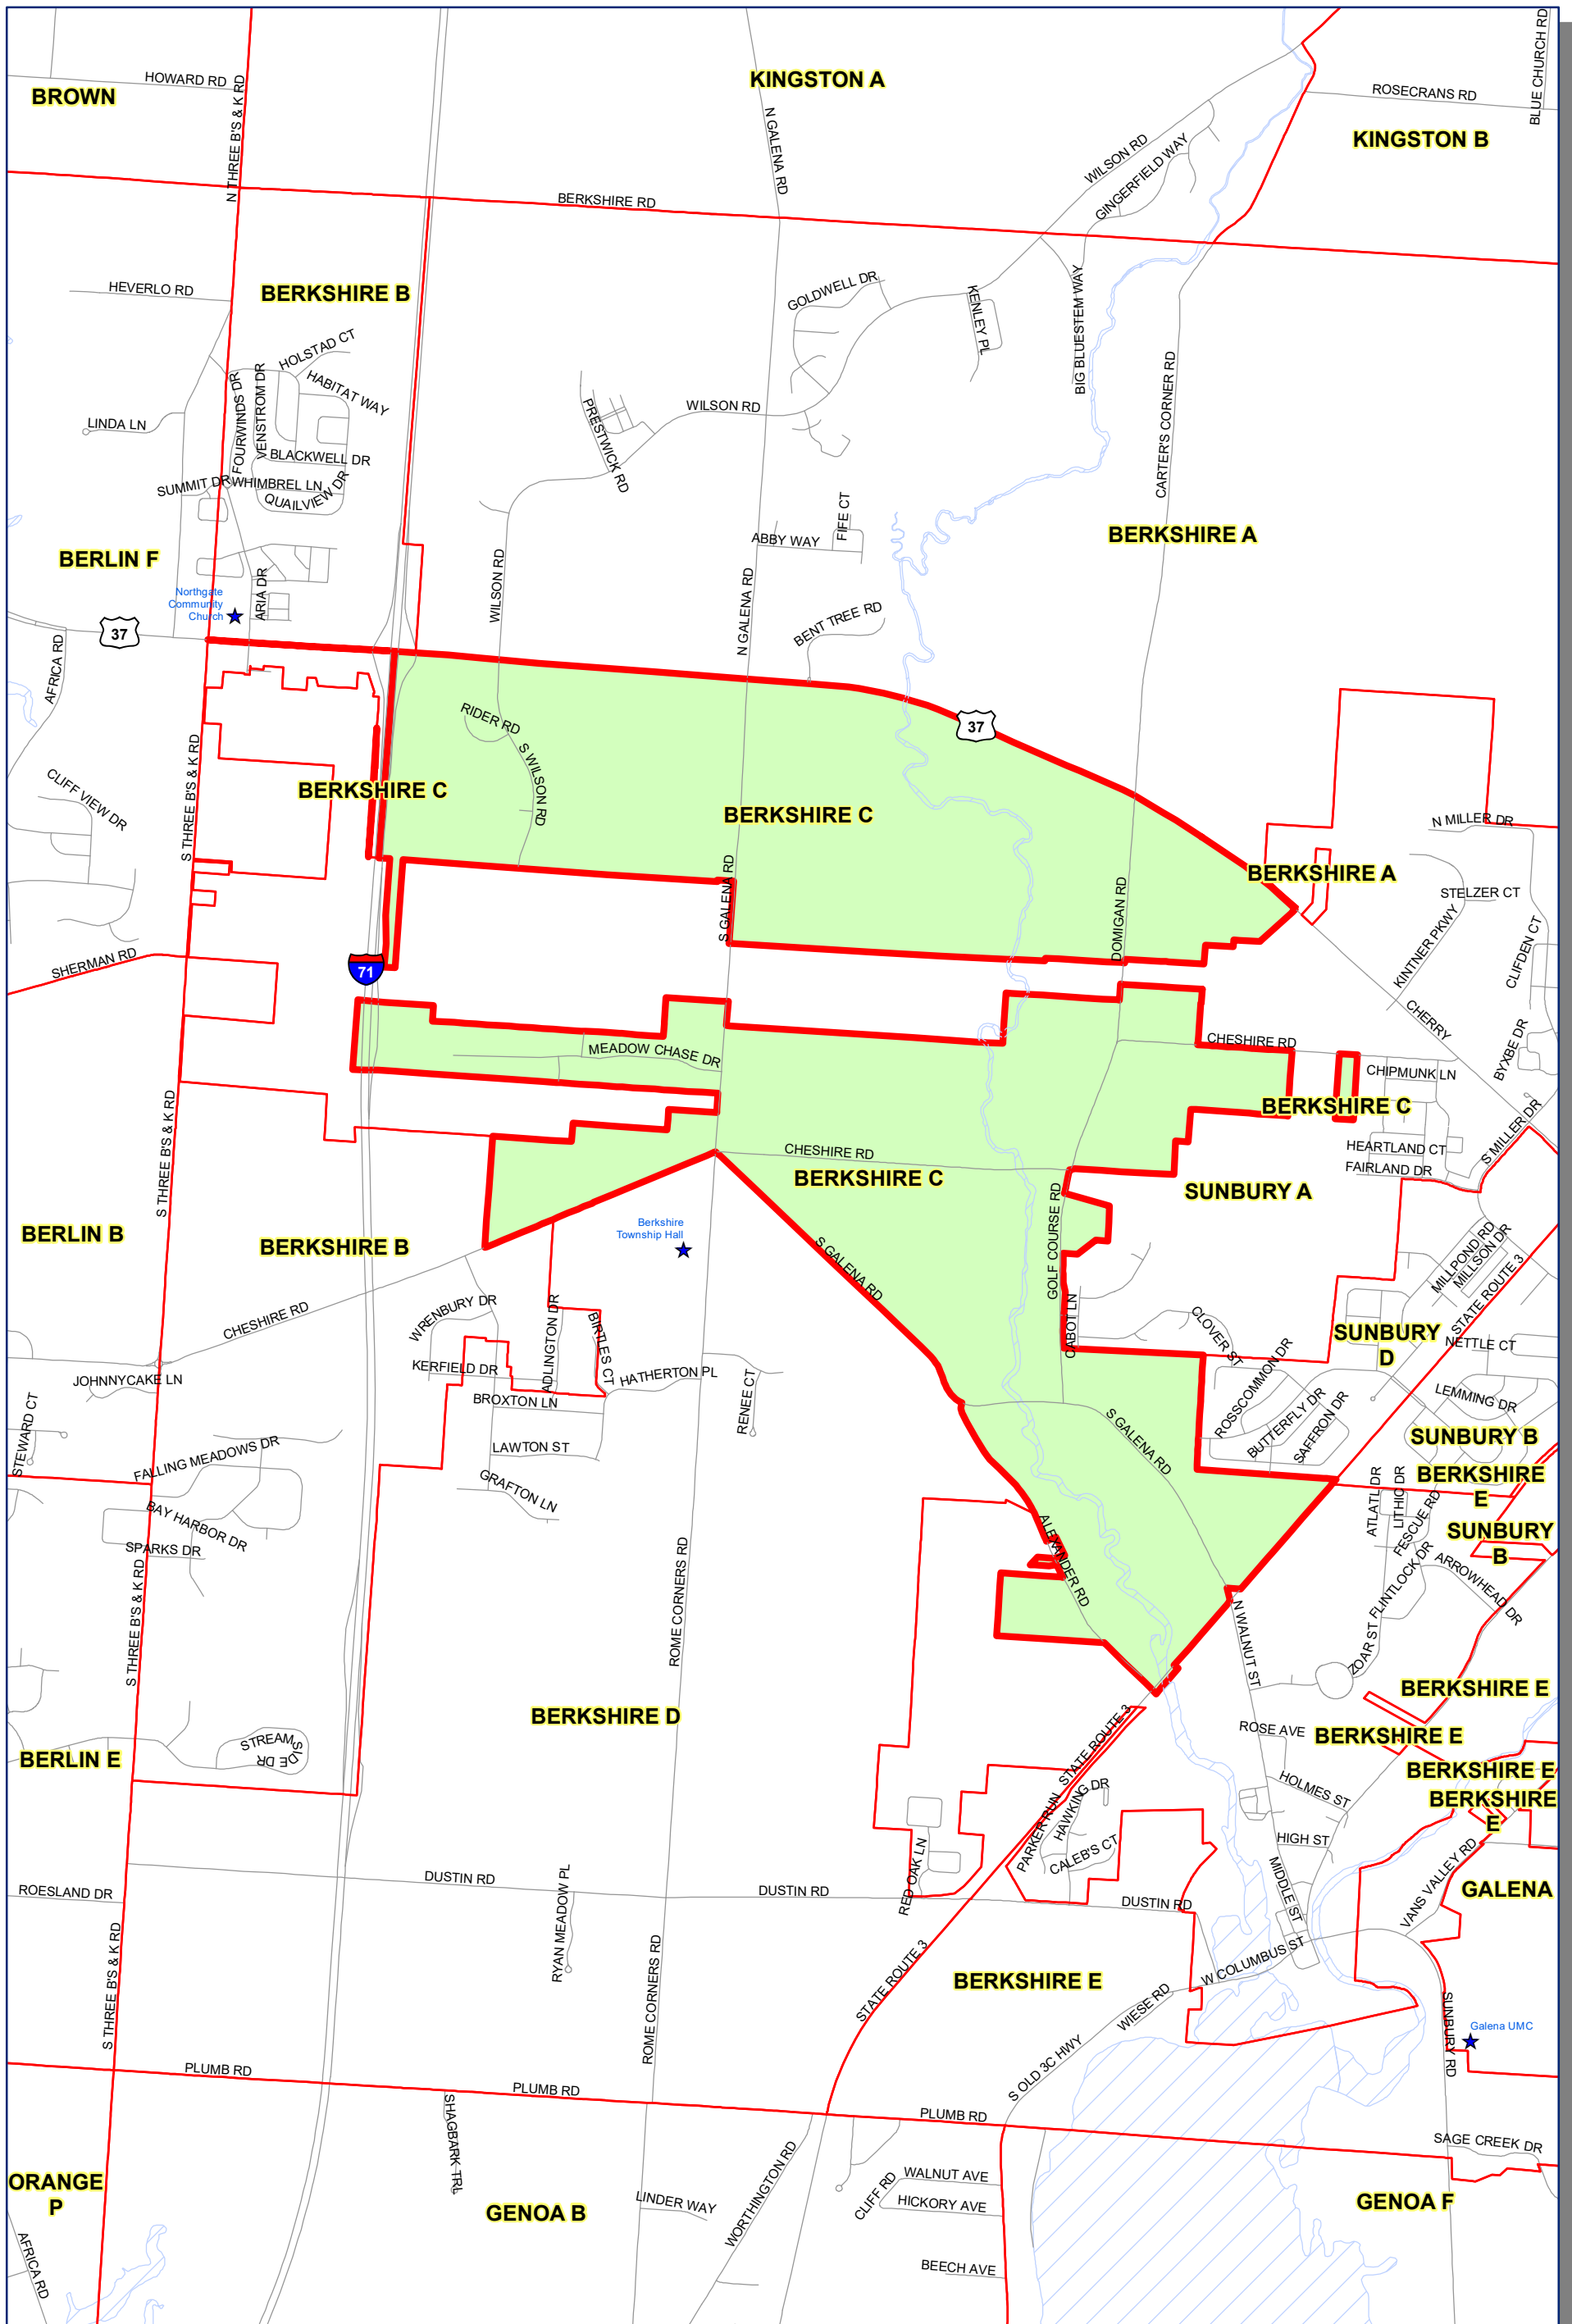

Polling Place:
BERKSHIRE TWP HALL
1454 ROME CORNERS RD

The Precinct and Polling Places information has been provided by Delaware County Board of Elections and is updated as of September 2022. Please contact the Board of Elections at 740-833-2080 for the latest updates.

Prepared by: Delaware County Auditor's GIS Office
September 2022