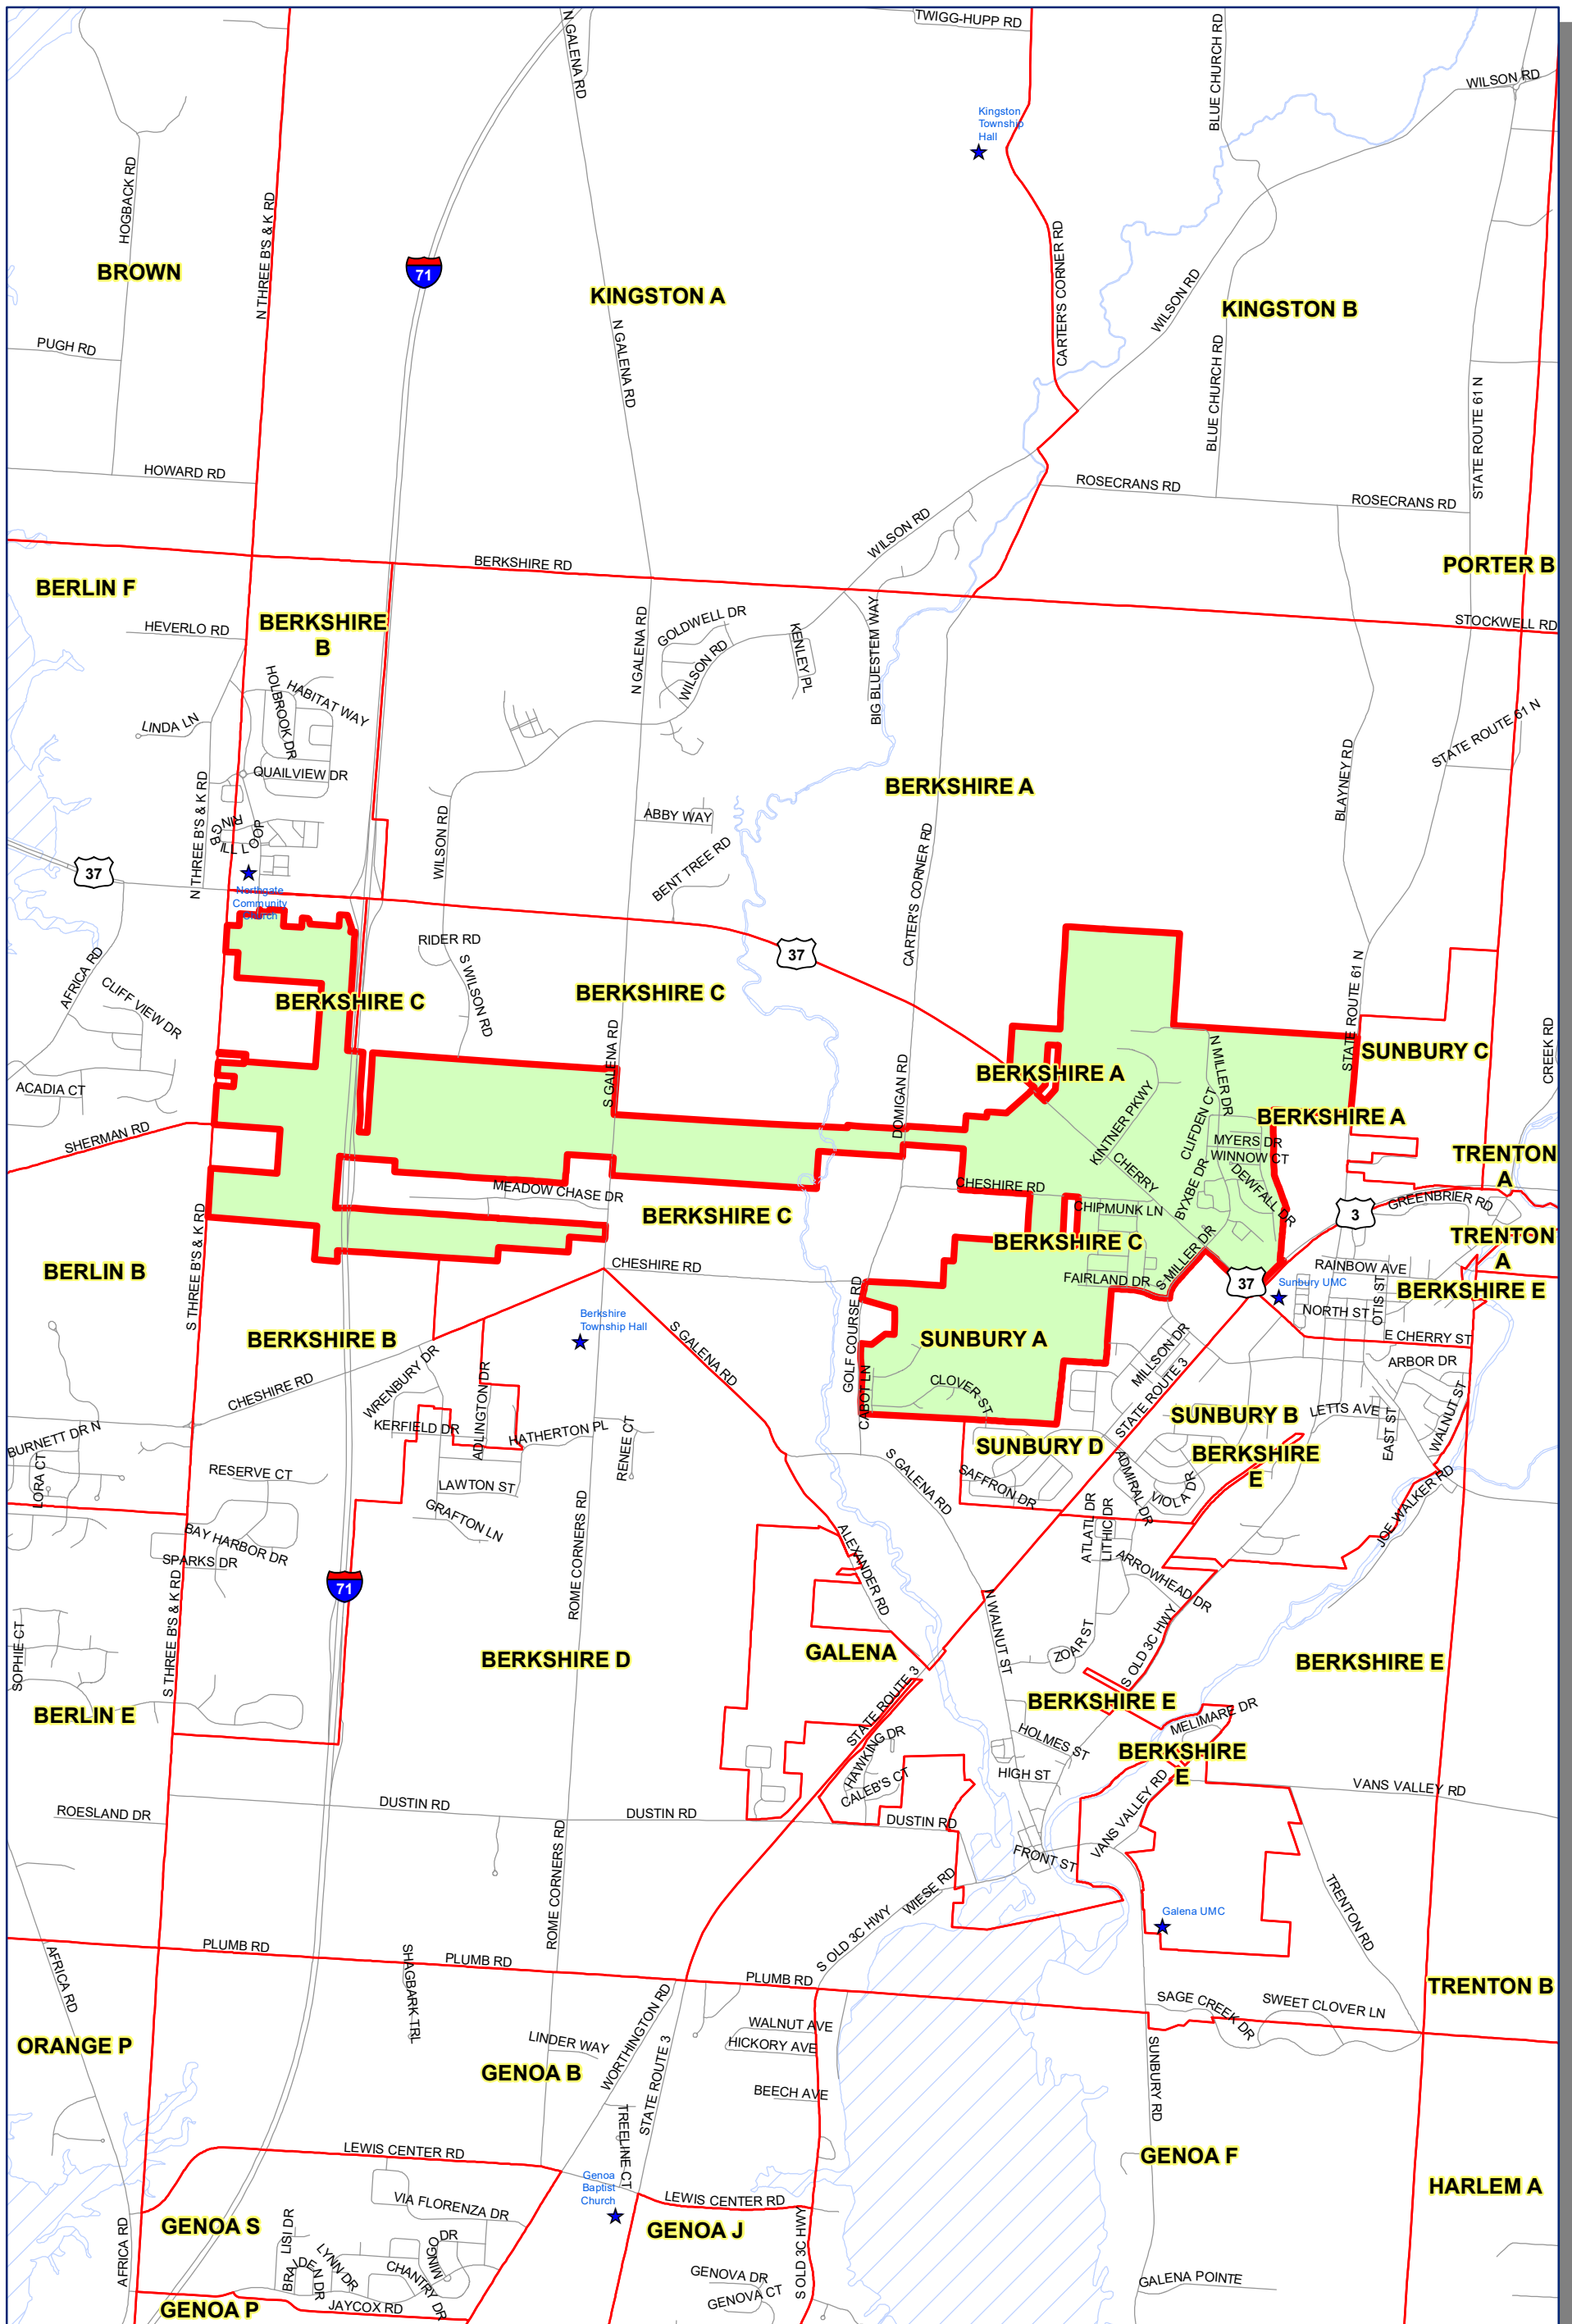

Polling Place:
SUNBURY UMC
100 W CHERRY ST

The Precinct and Polling Places information has been provided by Delaware County Board of Elections and is updated as of September 2022. Please contact the Board of Elections at 740-833-2080 for the latest updates.

Prepared by: Delaware County Auditor's GIS Office
September 2022