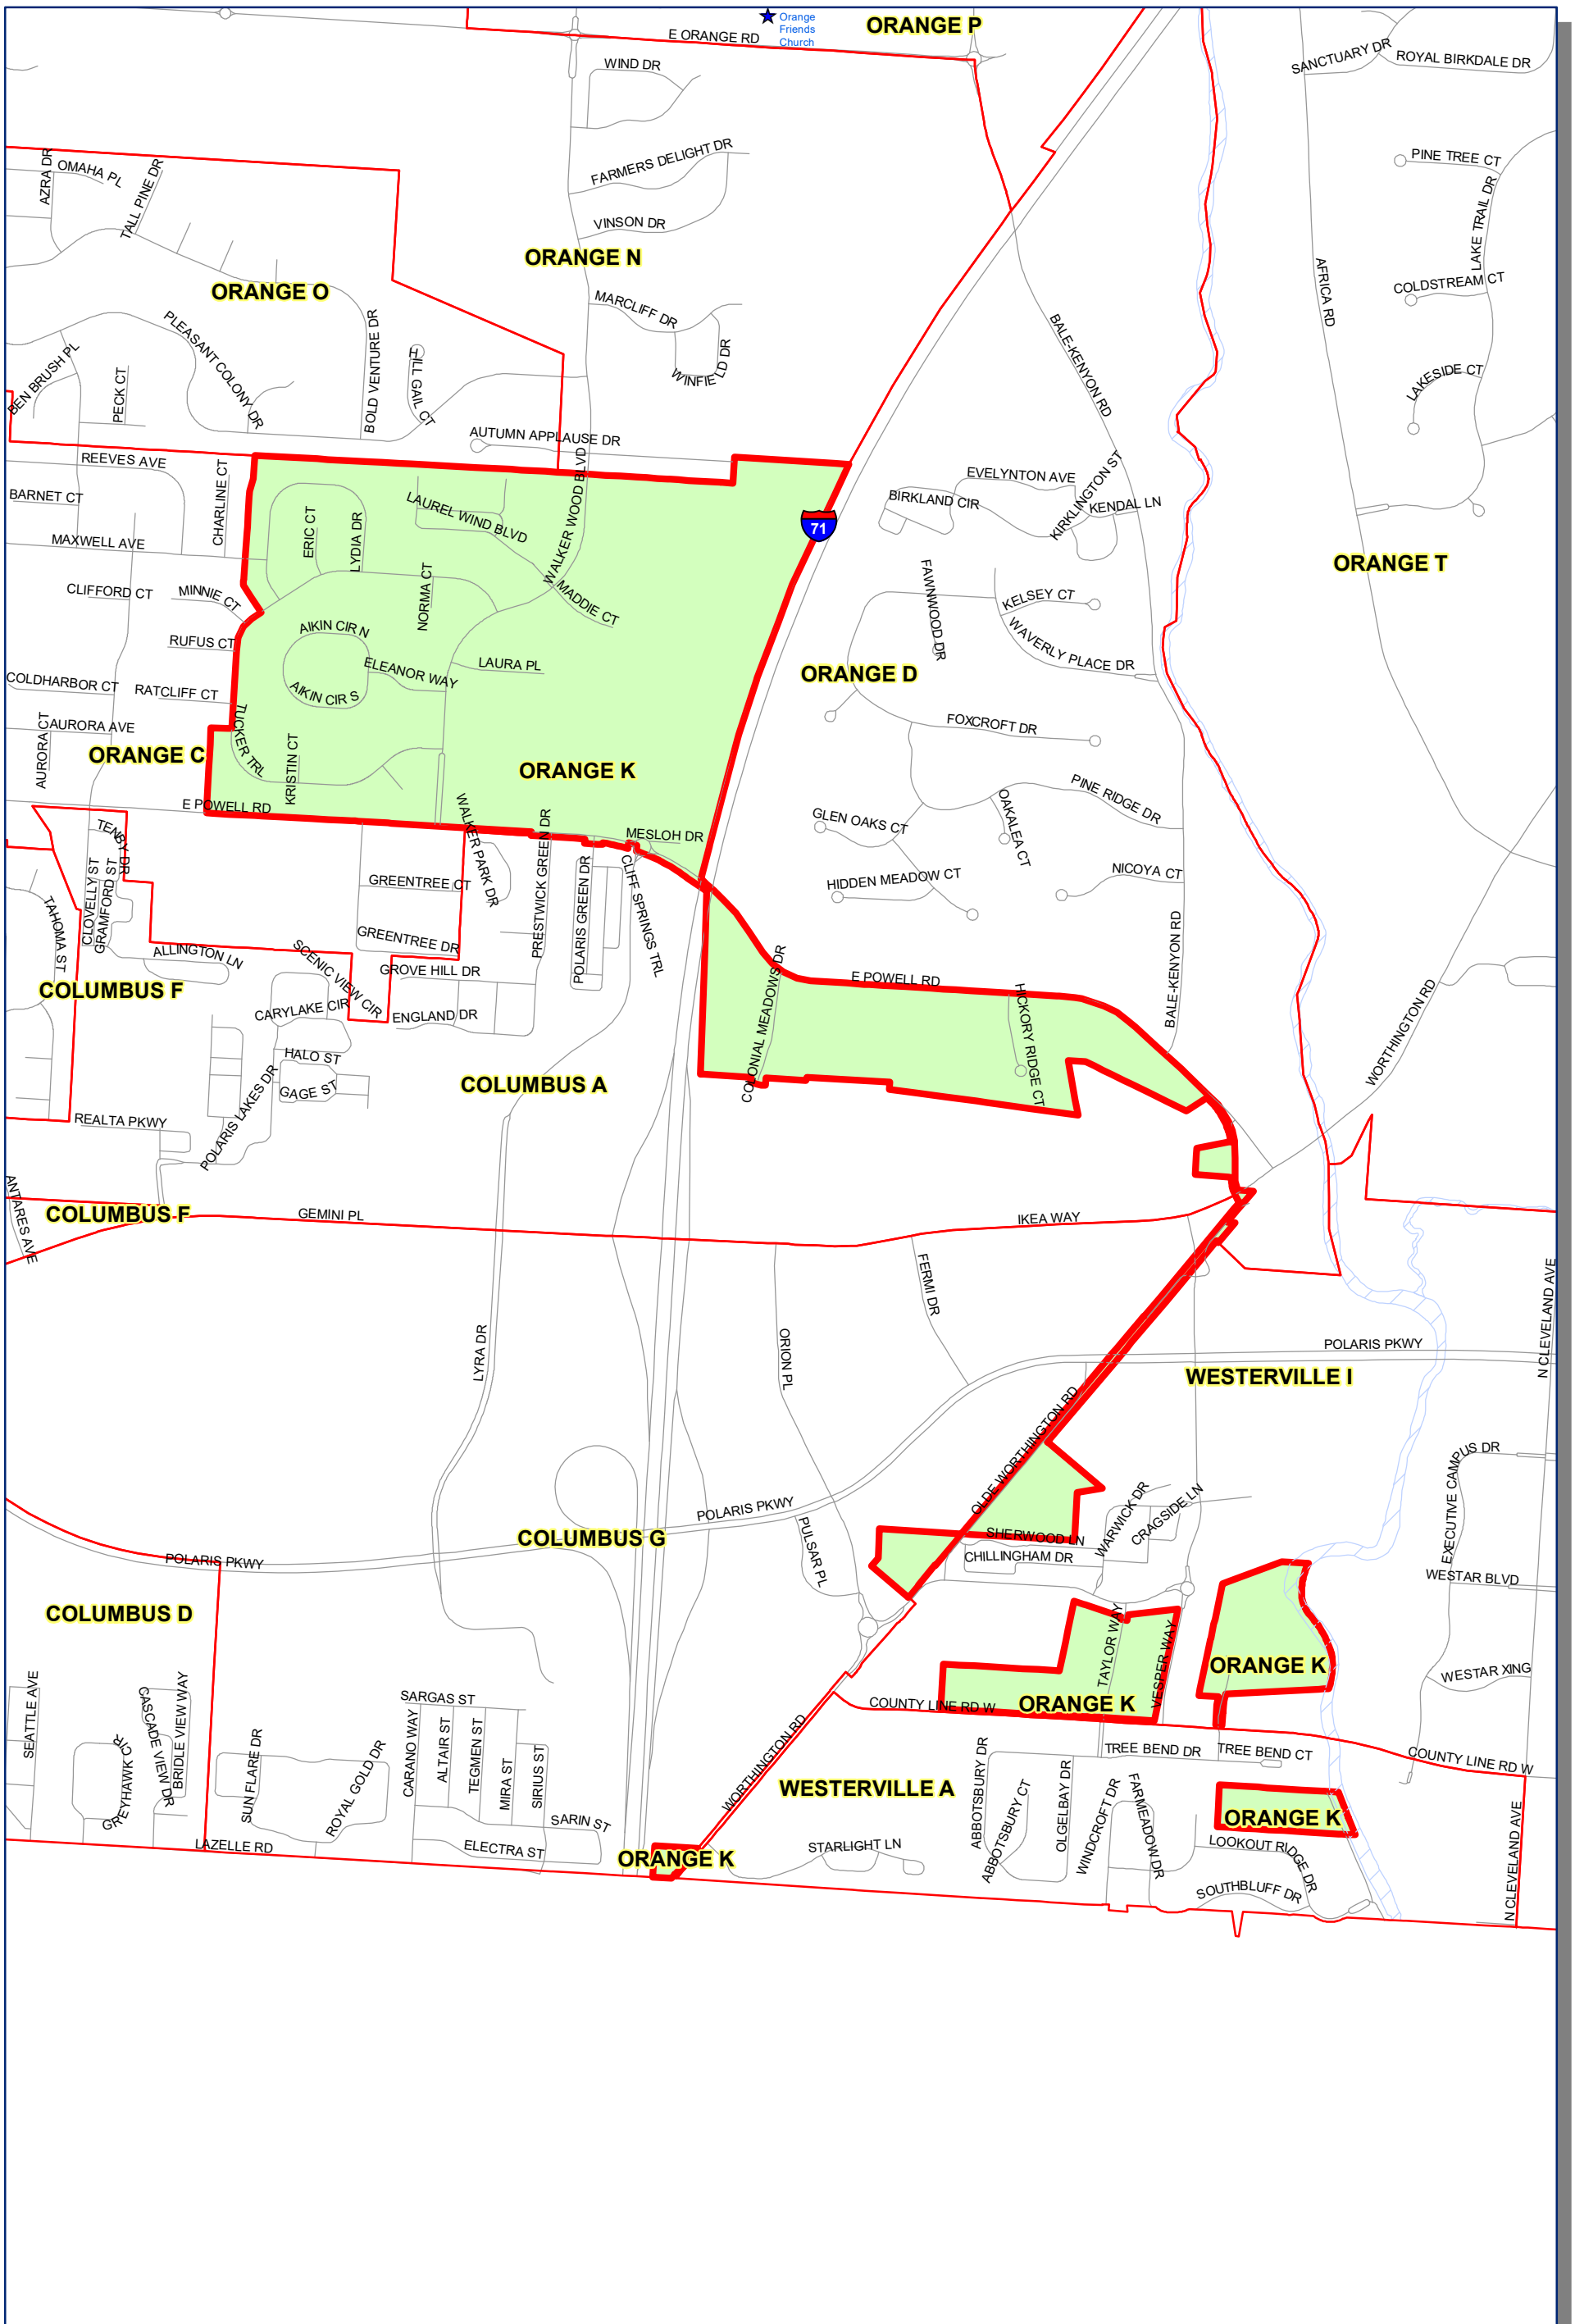

Polling Place:
ORANGE FRIENDS CHURCH
3467 E ORANGE RD

The Precinct and Polling Places information has been provided by Delaware County Board of Elections and is updated as of September 2022. Please contact the Board of Elections at 740-833-2080 for the latest updates.

Prepared by: Delaware County Auditor's GIS Office
September 2022