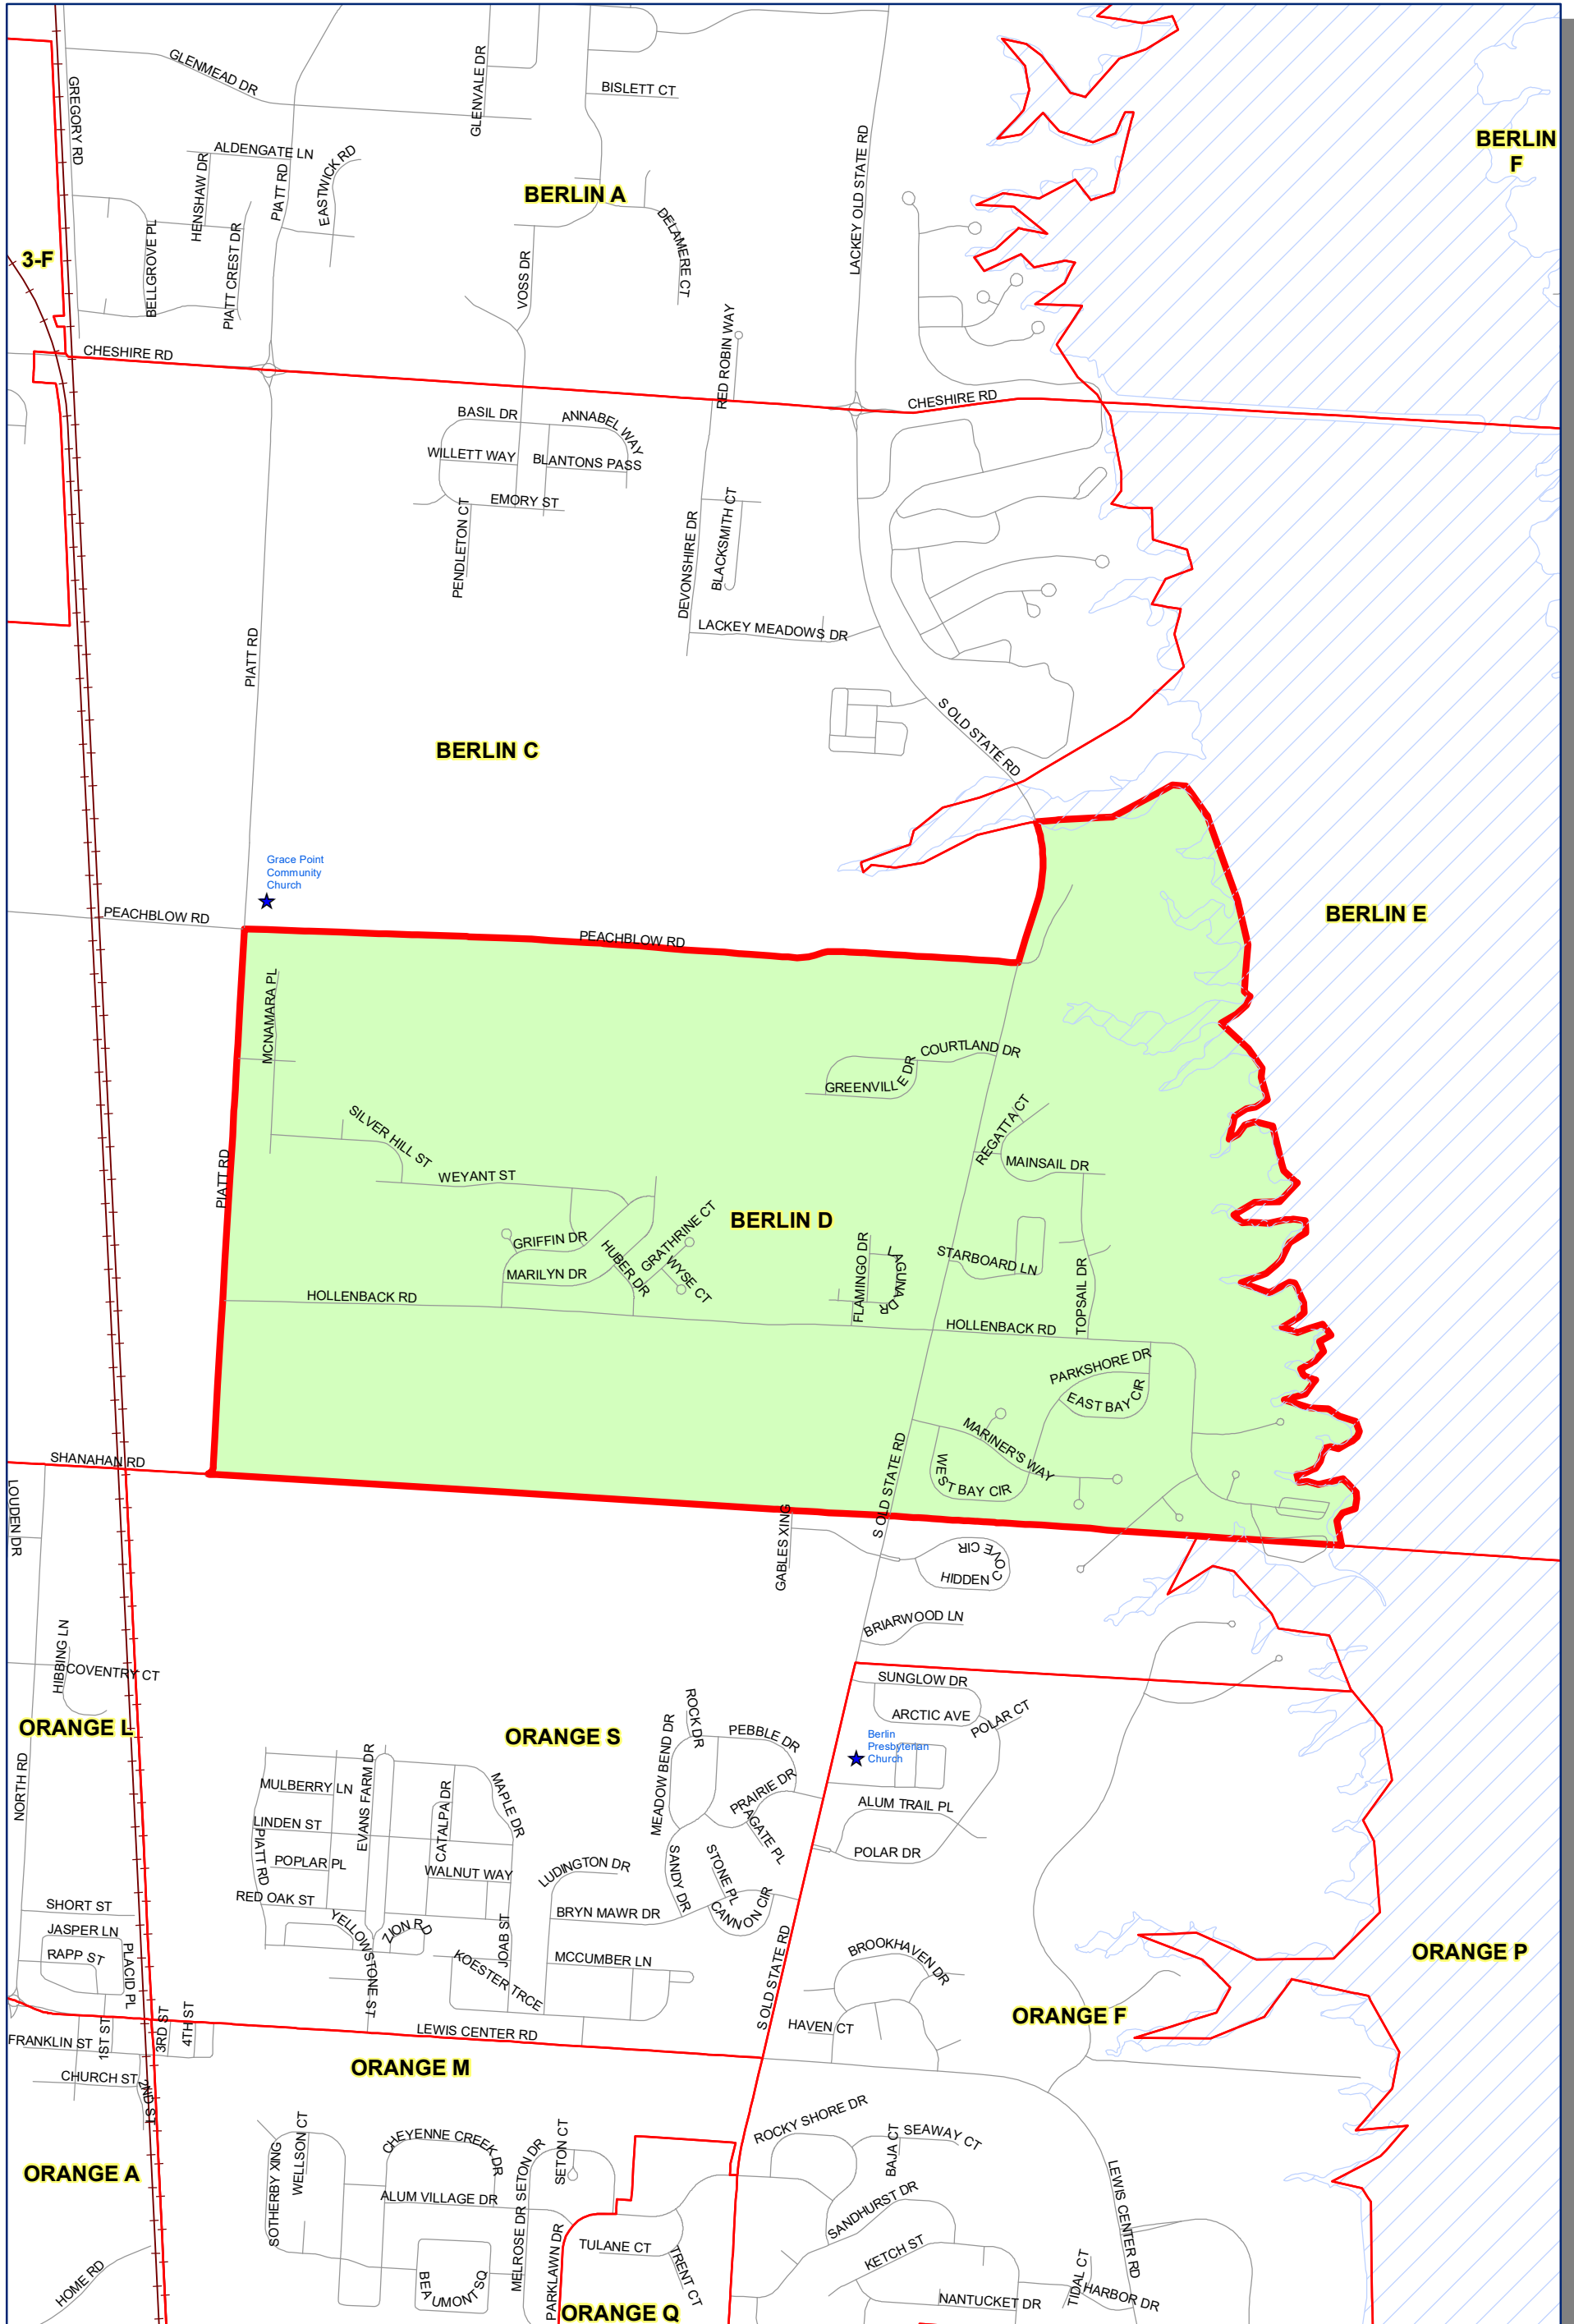

Polling Place:
GRACE POINT COMMUNITY CHURCH
2393 PEACHBLOW RD

The Precinct and Polling Places information has been provided by Delaware County Board of Elections and is updated as of September 2022. Please contact the Board of Elections at 740-833-2080 for the latest updates.

Prepared by: Delaware County Auditor's GIS Office
September 2022