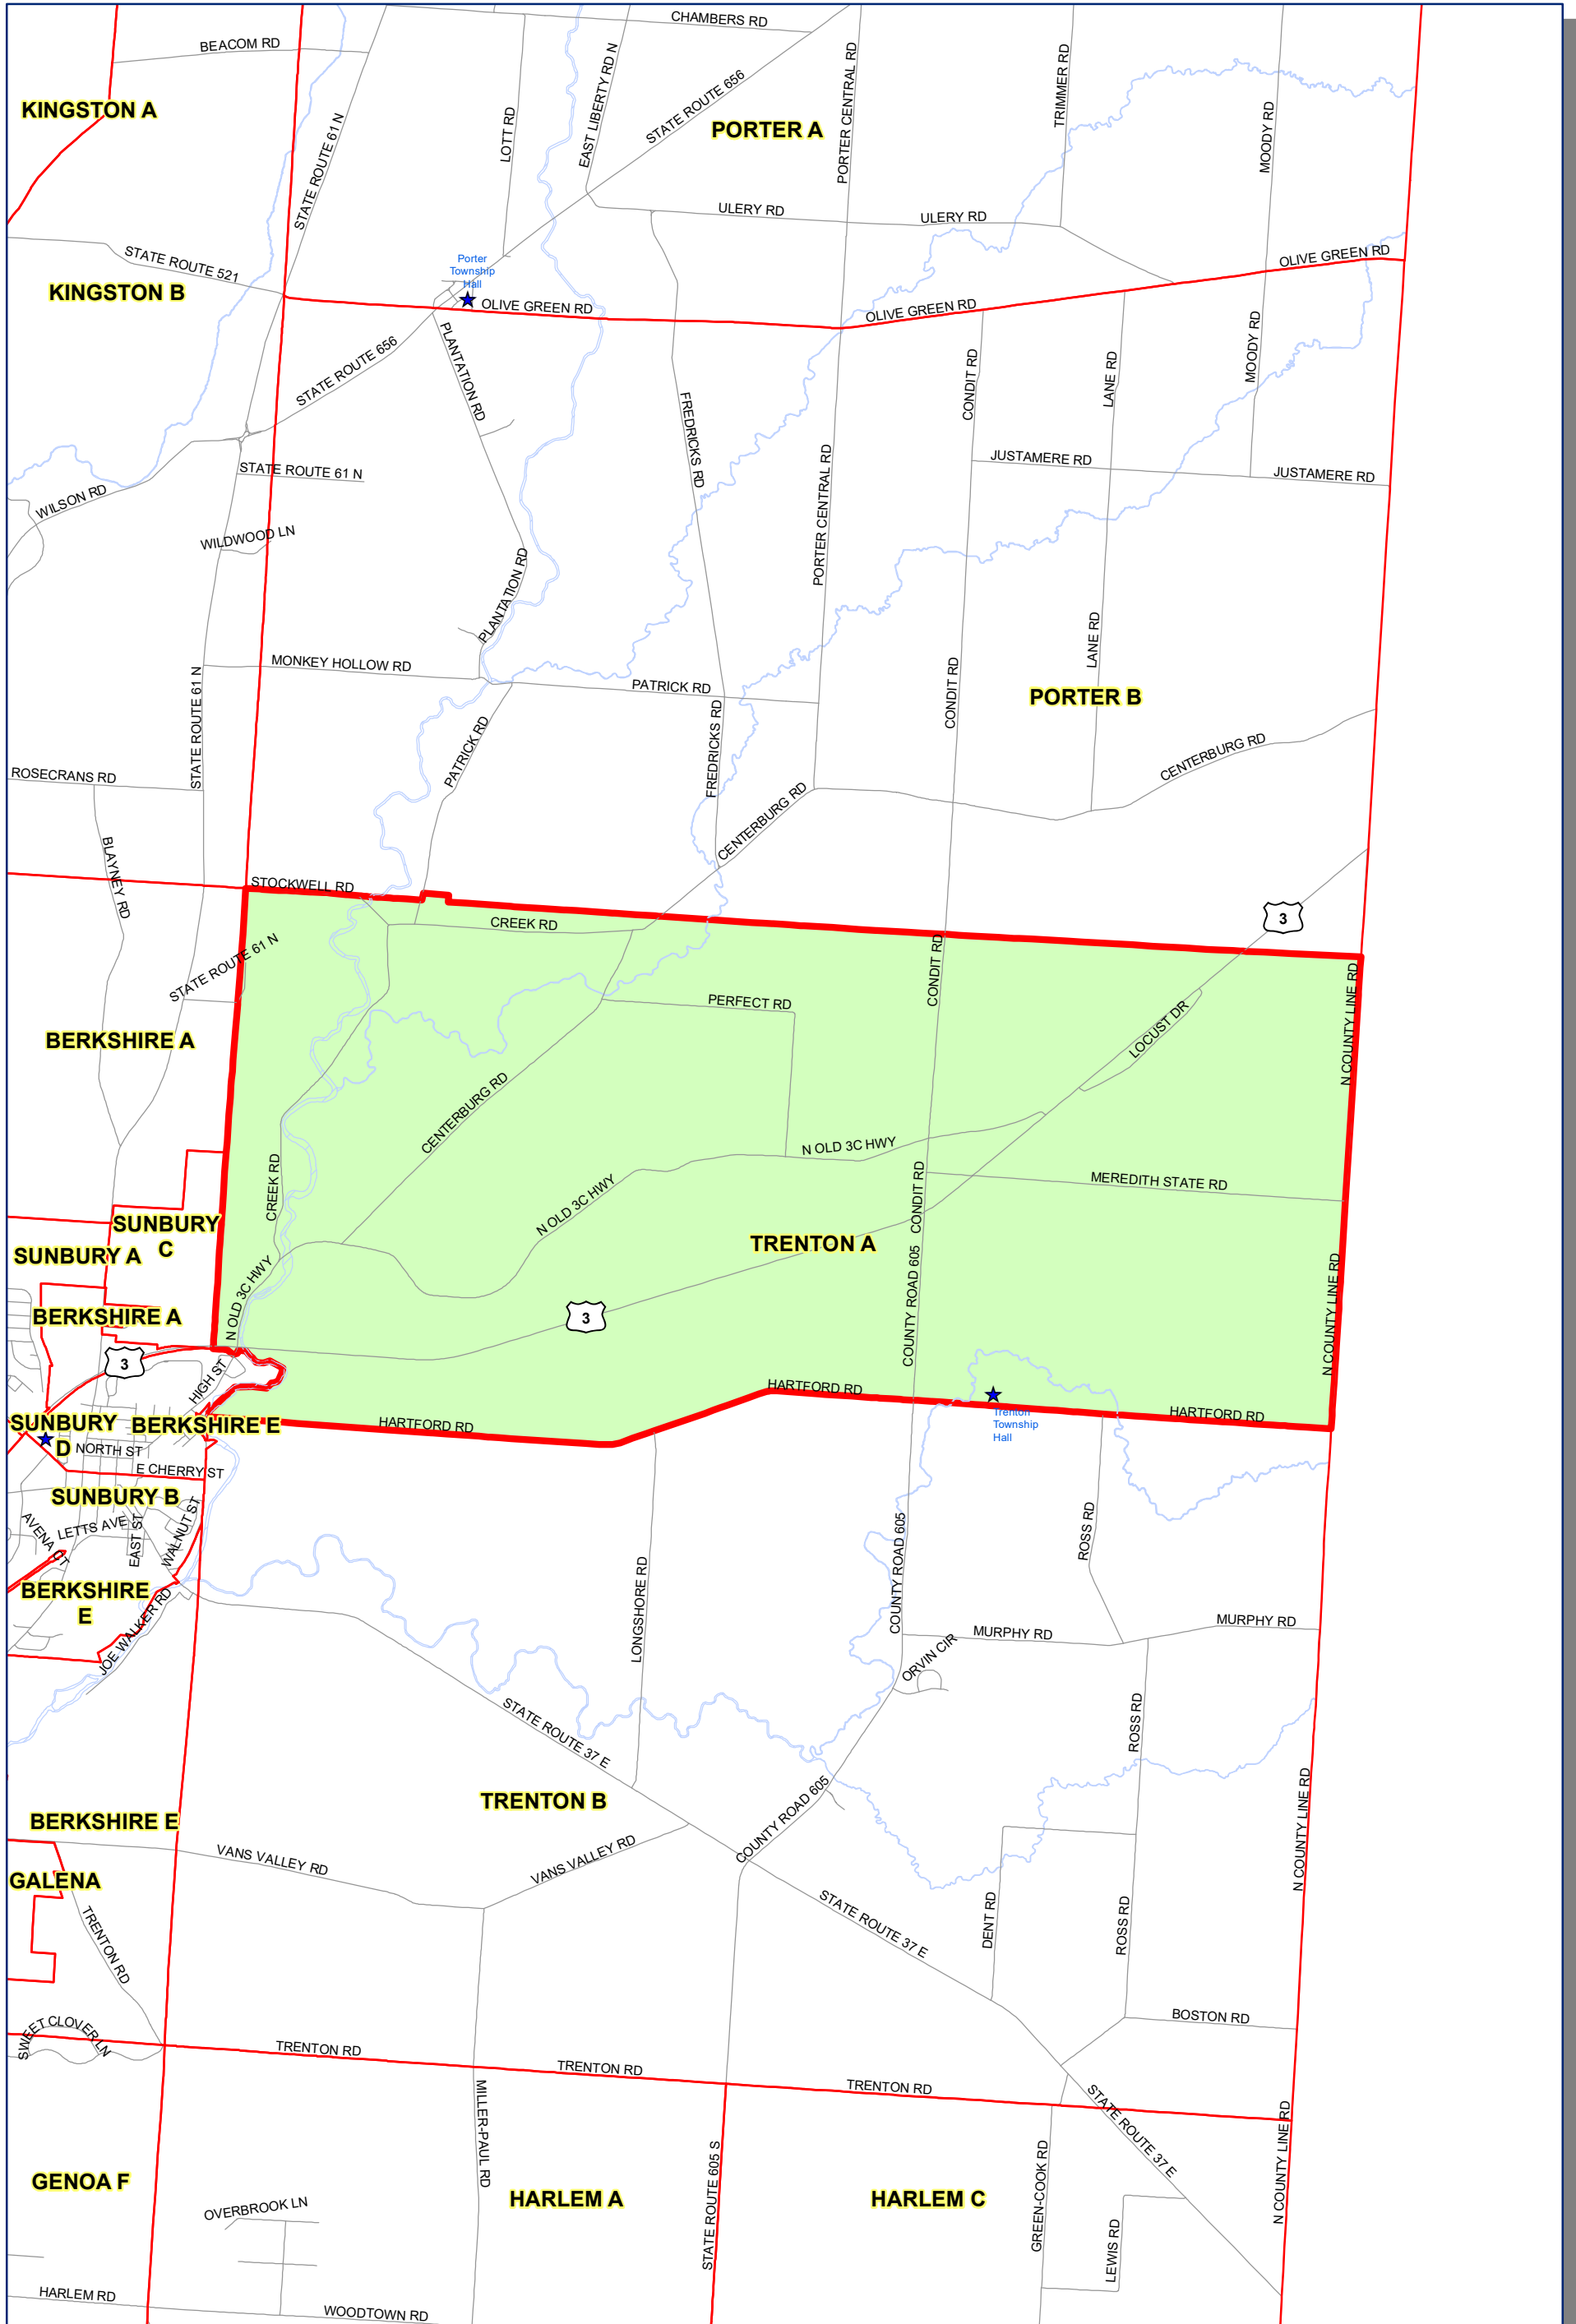

Polling Place:
TRENTON TOWNSHIP HALL
15495 HARTFORD RD

The Precinct and Polling Places information has been provided by Delaware County Board of Elections and is updated as of September 2022. Please contact the Board of Elections at 740-833-2080 for the latest updates.

Prepared by: Delaware County Auditor's GIS Office
September 2022