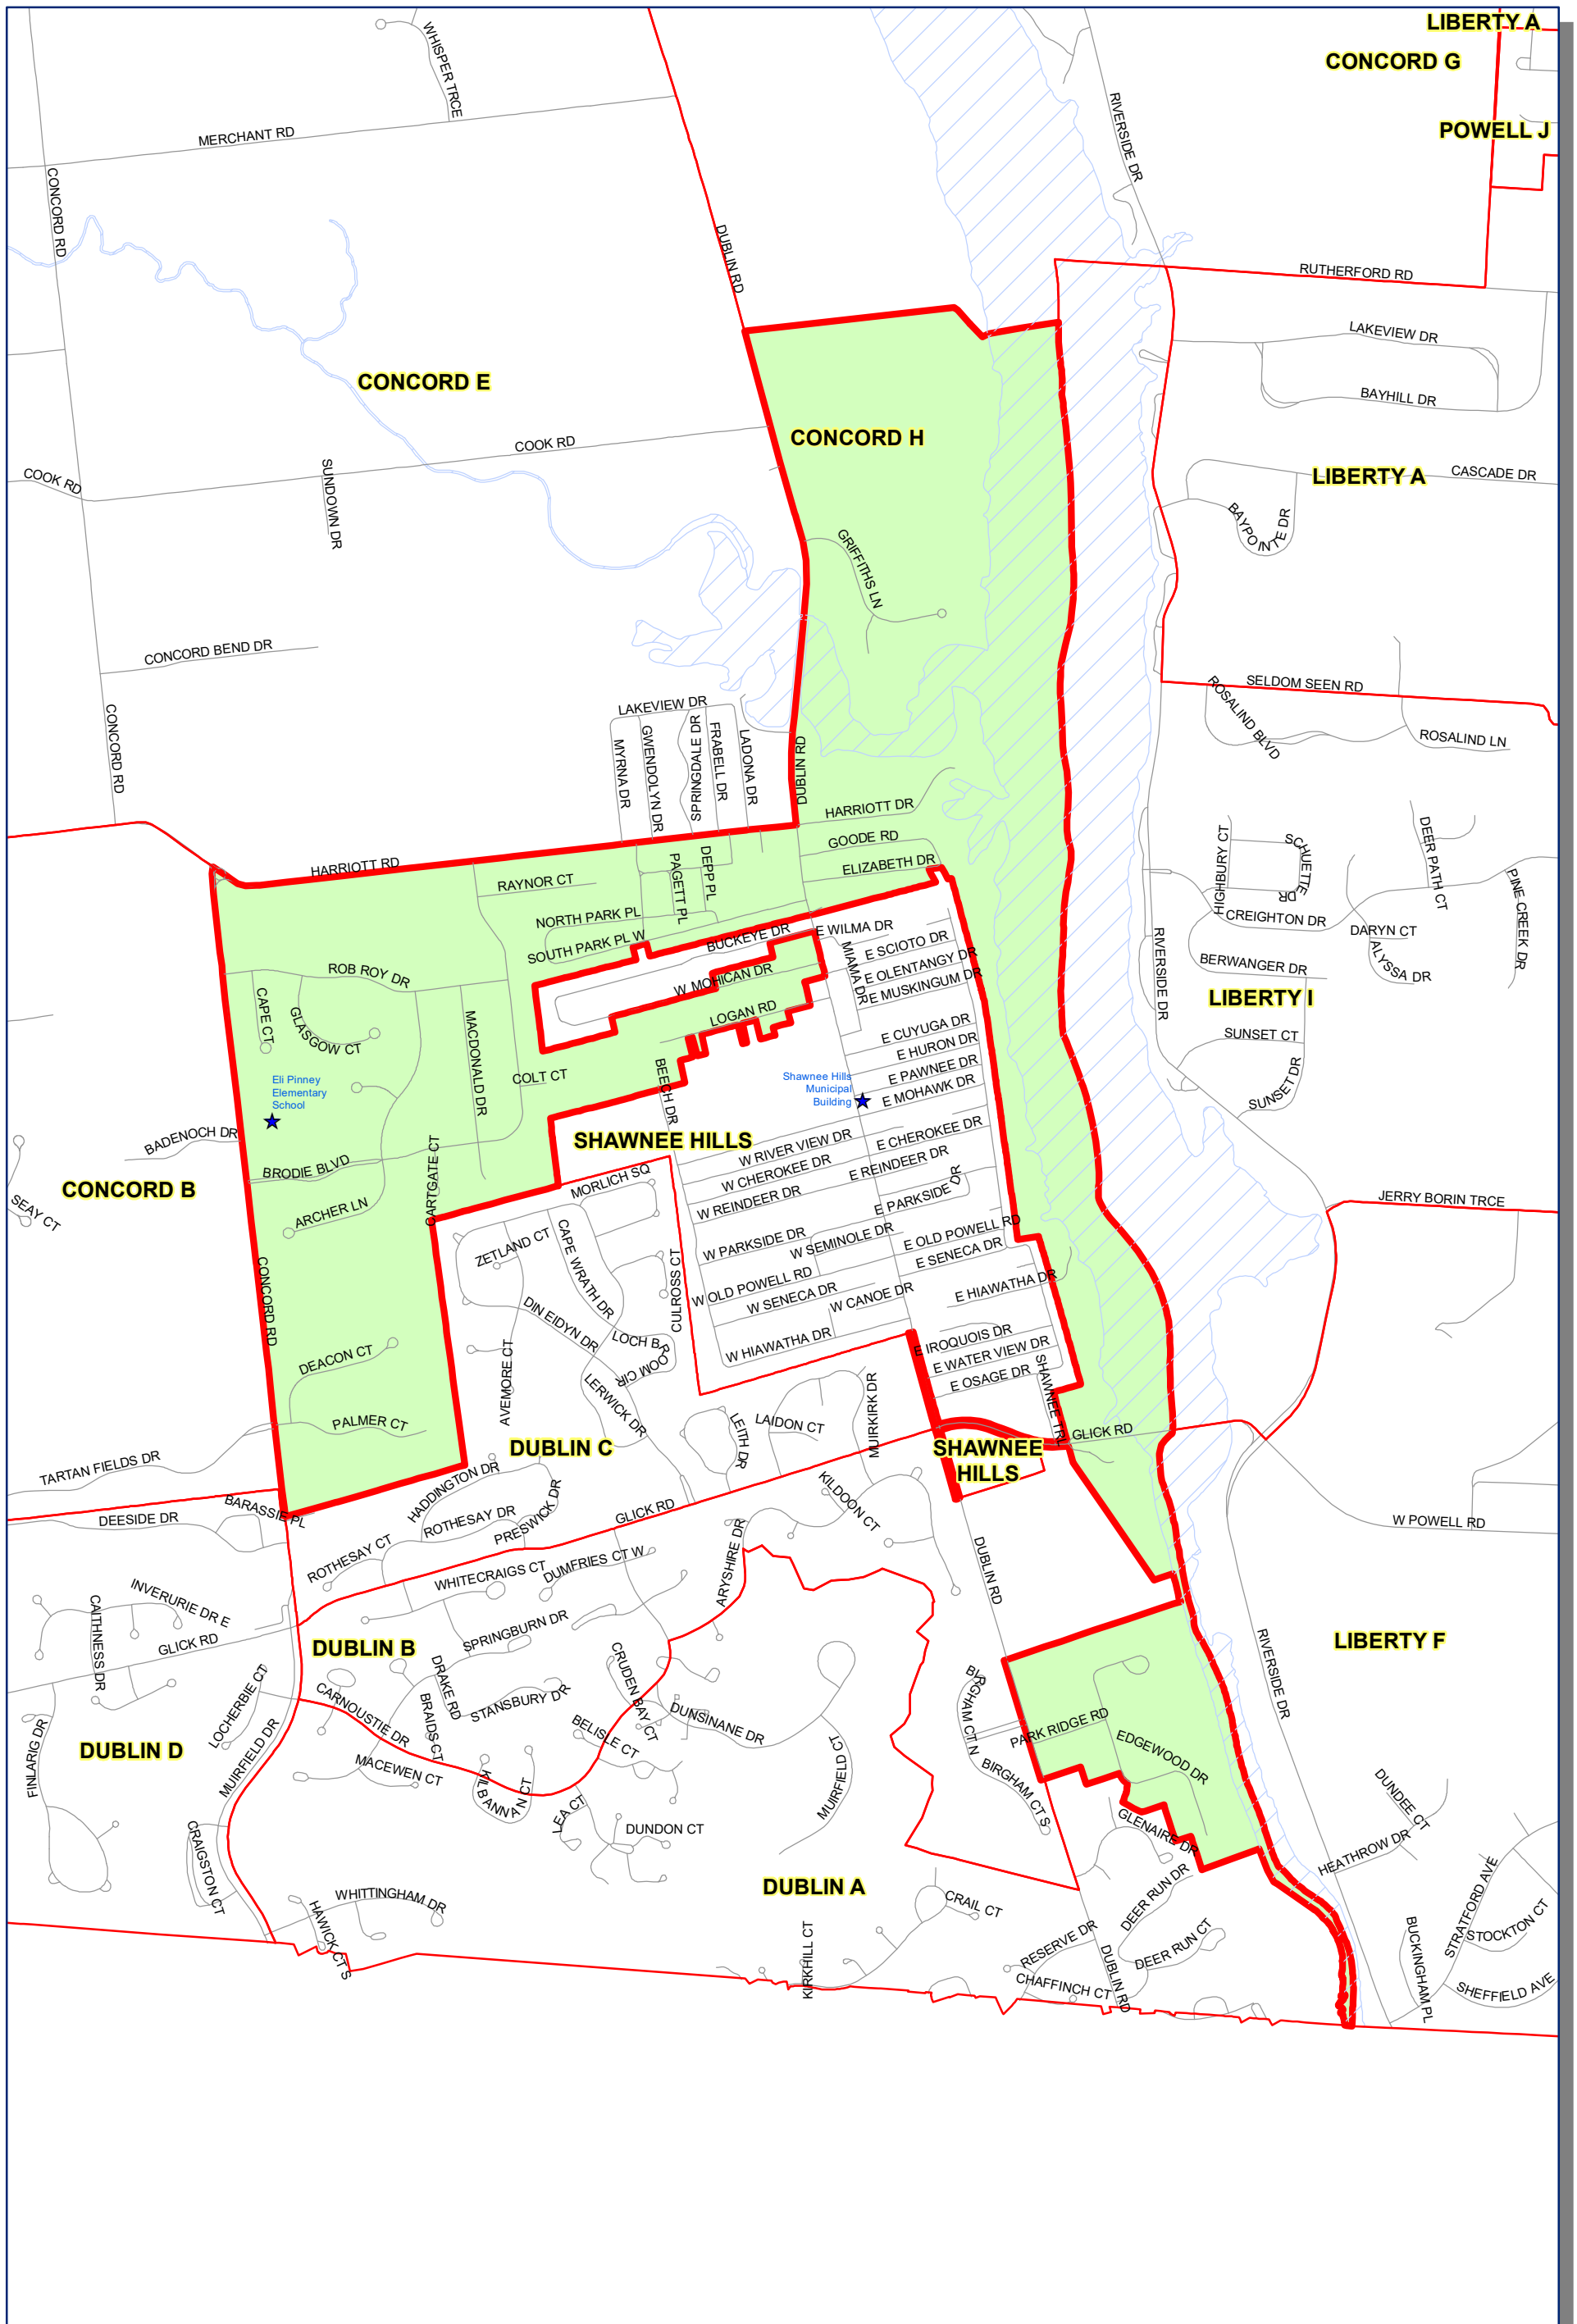

Polling Place:
ELI PINNEY ELEMENTARY SCHOOL
9989 CONCORD RD

The Precinct and Polling Places information has been provided by Delaware County Board of Elections and is updated as of September 2022. Please contact the Board of Elections at 740-833-2080 for the latest updates.

Prepared by: Delaware County Auditor's GIS Office
September 2022