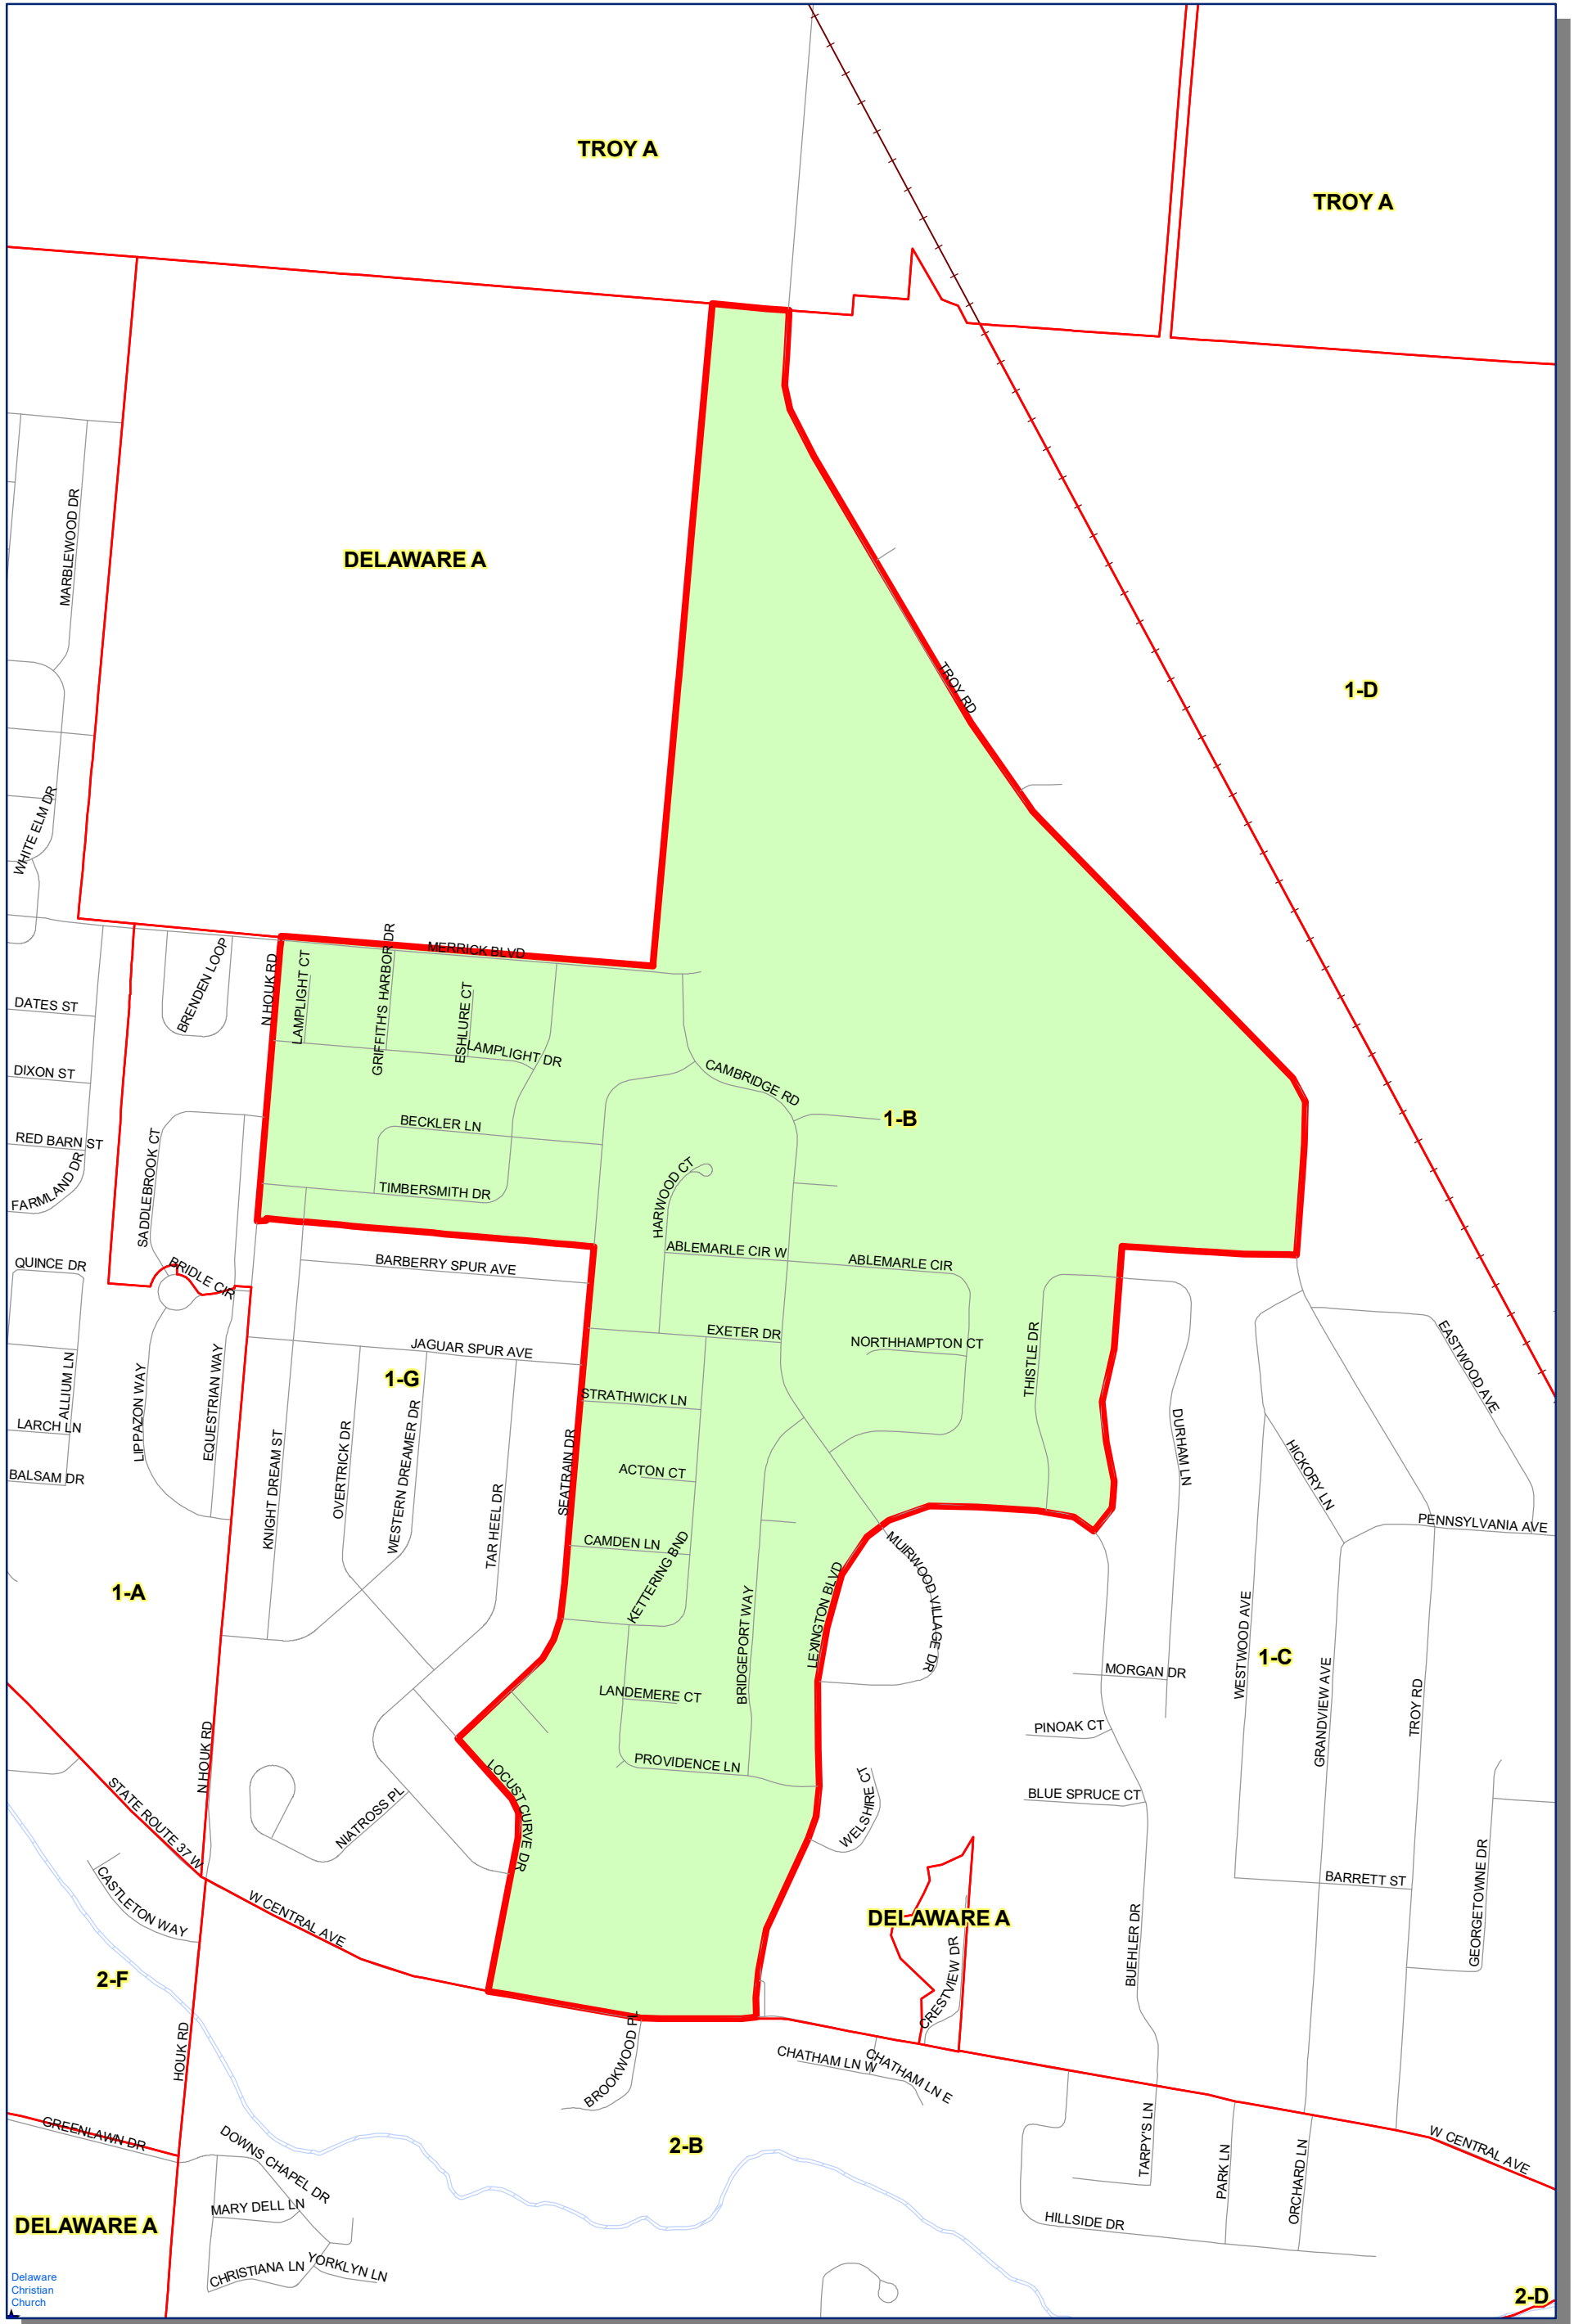

Polling Place:
DELAWARE COUNTY FAIR
236 PENNSYLVANIA AVE

The Precinct and Polling Places information has been provided by Delaware County Board of Elections and is updated as of September 2022. Please contact the Board of Elections at 740-833-2080 for the latest updates.

Prepared by: Delaware County Auditor's GIS Office
September 2022