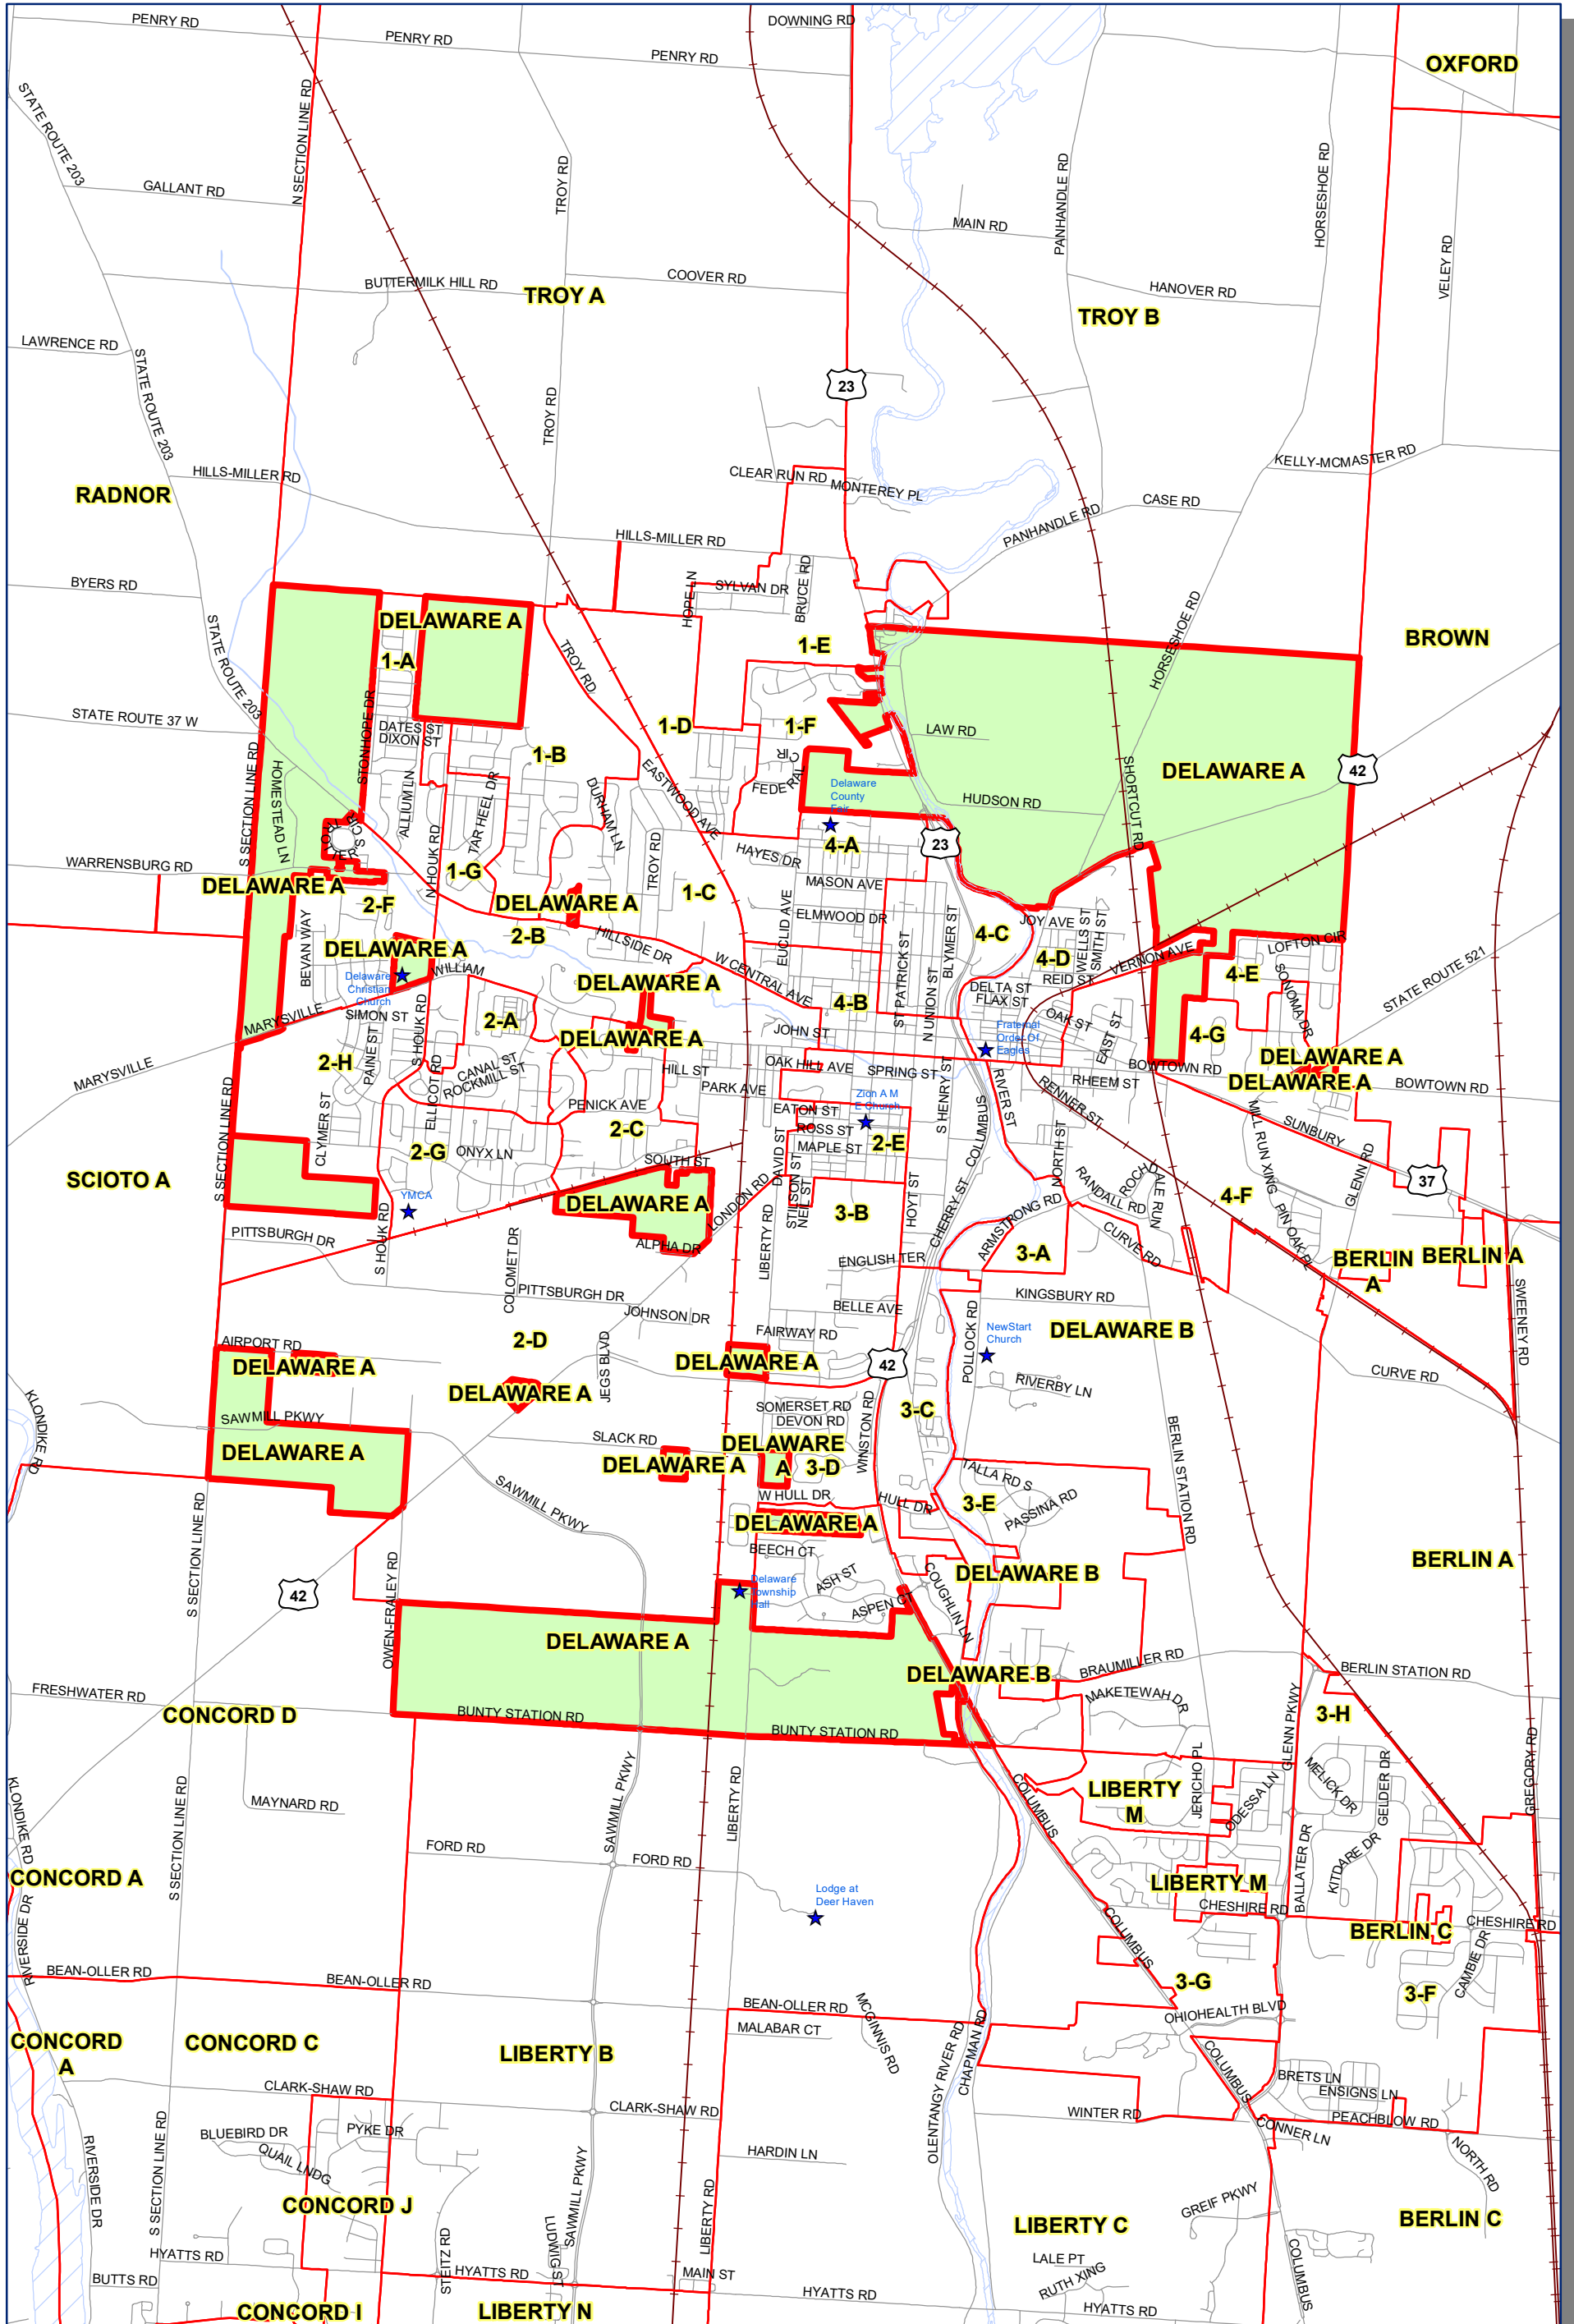

Polling Place:
DELAWARE TOWNSHIP HALL
2590 LIBERTY RD

The Precinct and Polling Places information has been provided by Delaware County Board of Elections and is updated as of September 2022. Please contact the Board of Elections at 740-833-2080 for the latest updates.

Prepared by: Delaware County Auditor's GIS Office
September 2022