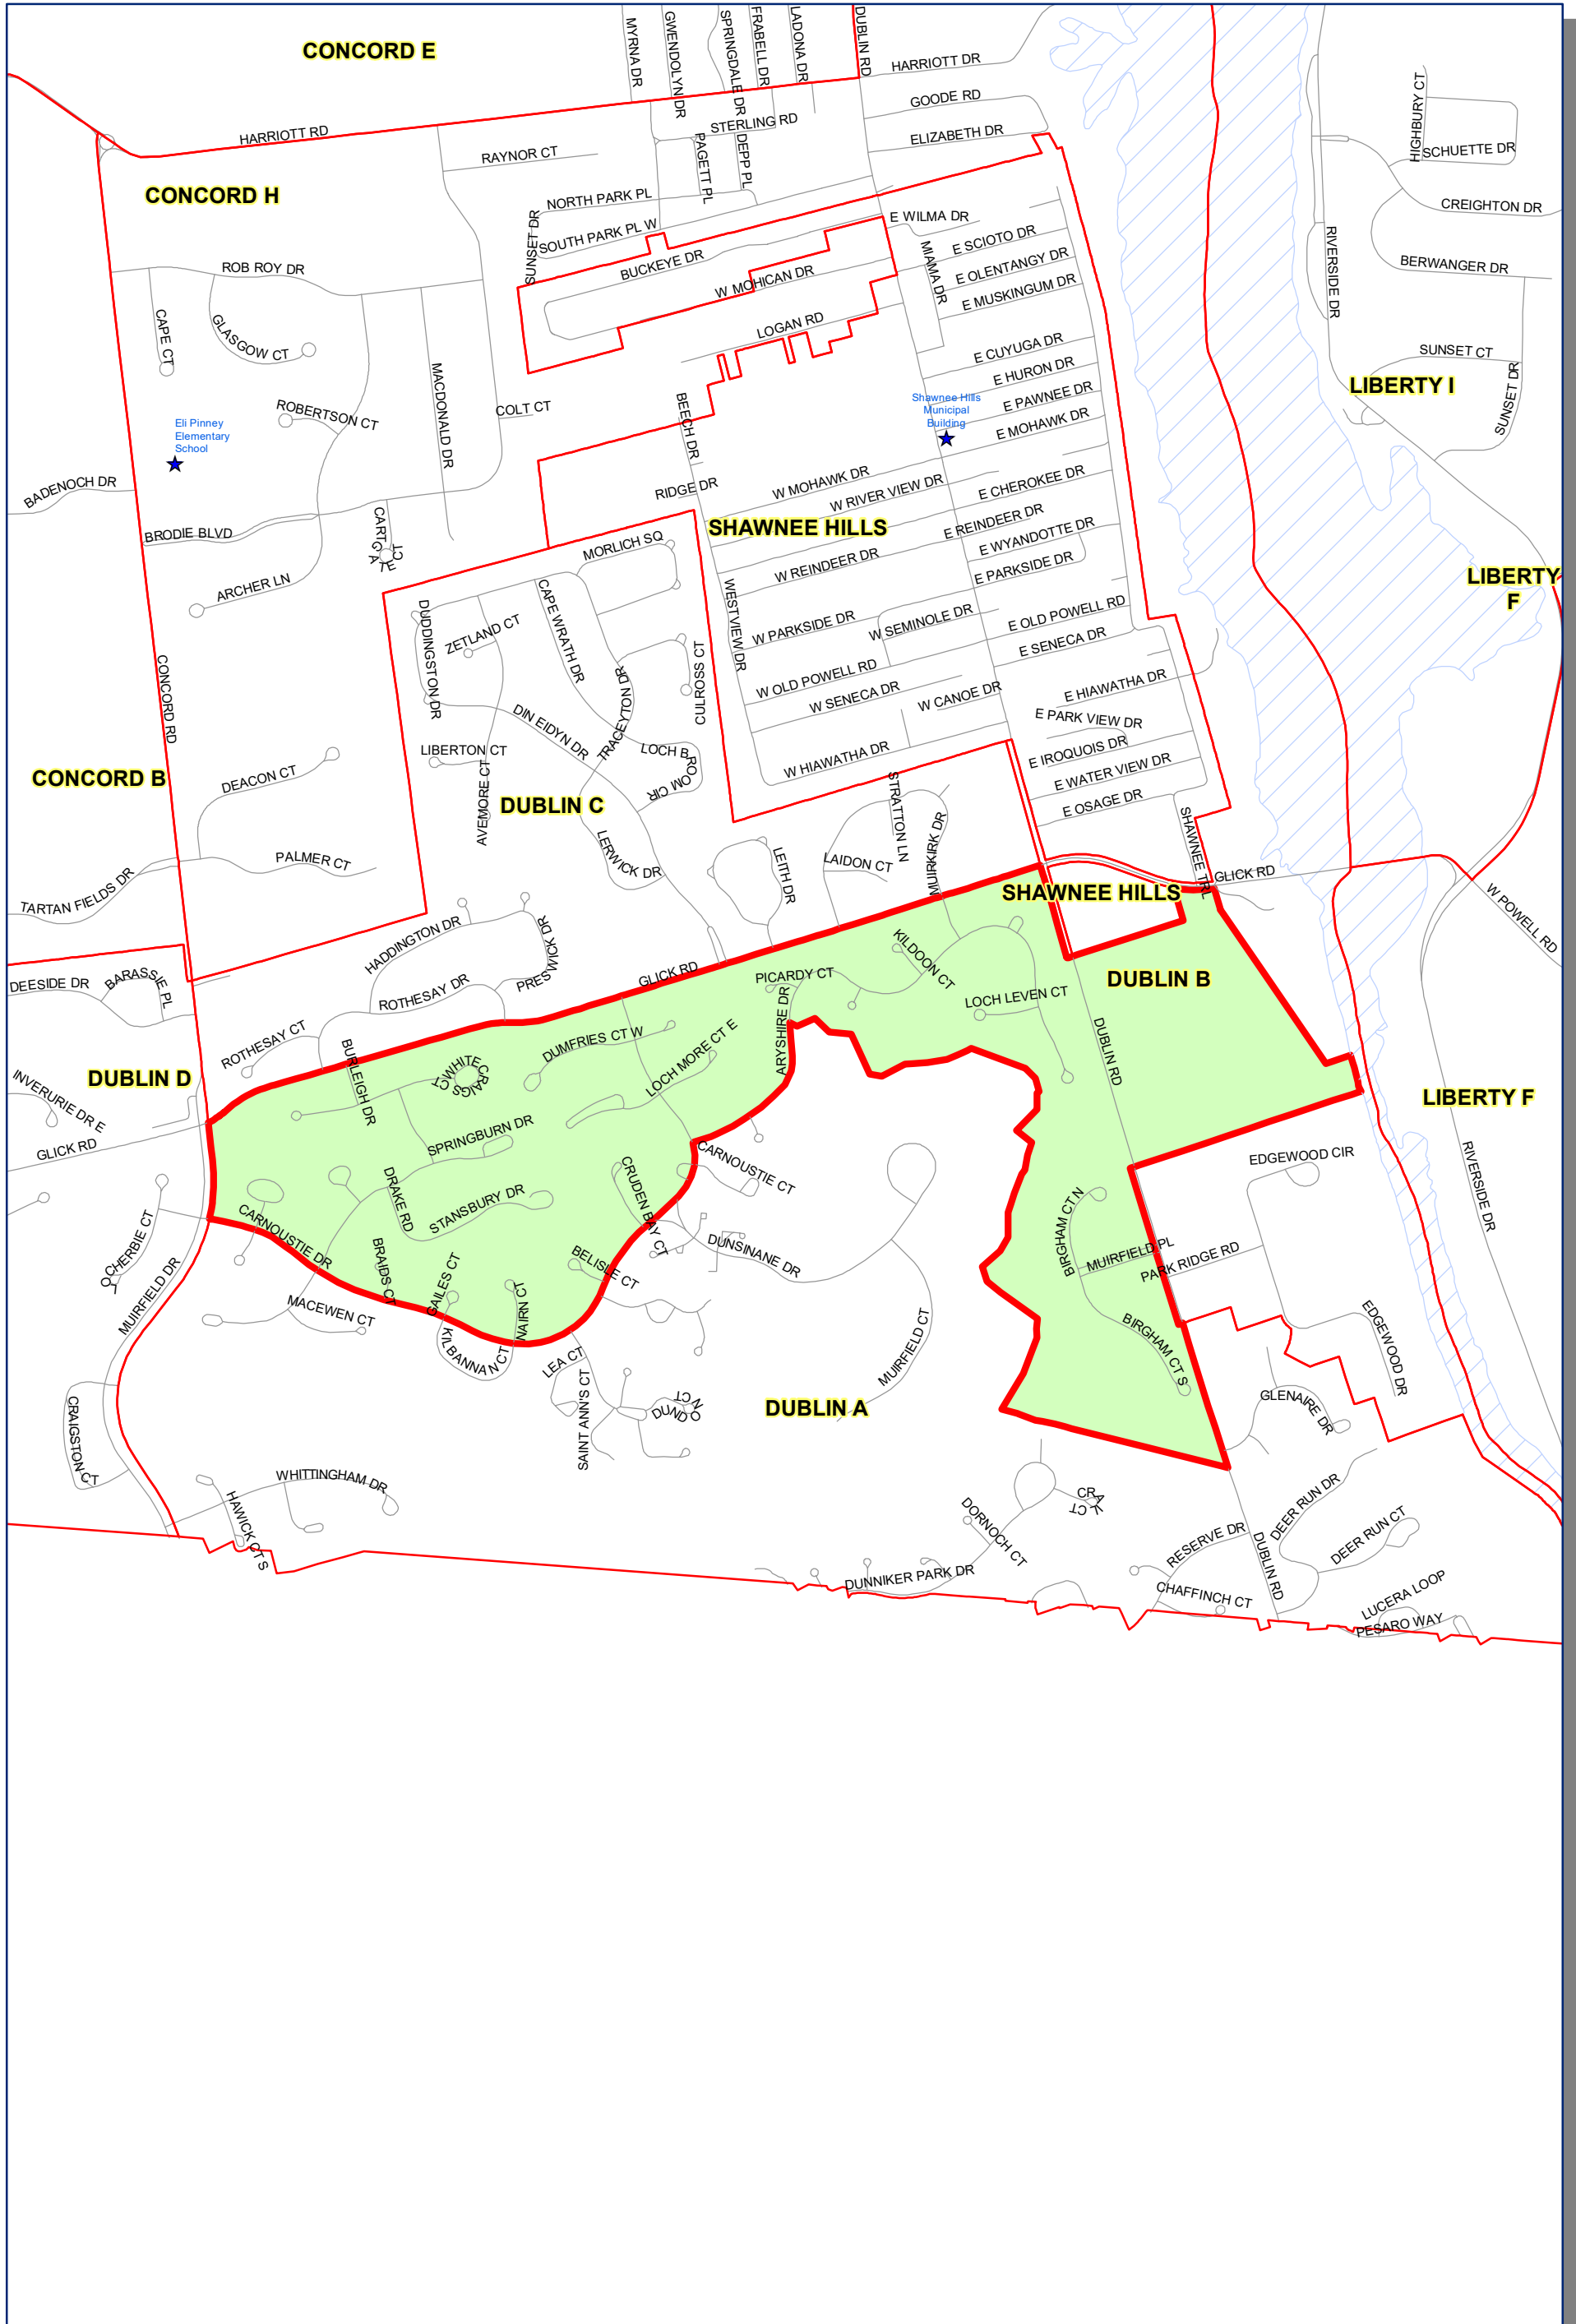

Polling Place:
DEER RUN ELEMENTARY SCHOOL
8815 AVERY RD

The Precinct and Polling Places information has been provided by Delaware County Board of Elections and is updated as of September 2022. Please contact the Board of Elections at 740-833-2080 for the latest updates.

Prepared by: Delaware County Auditor's GIS Office
September 2022