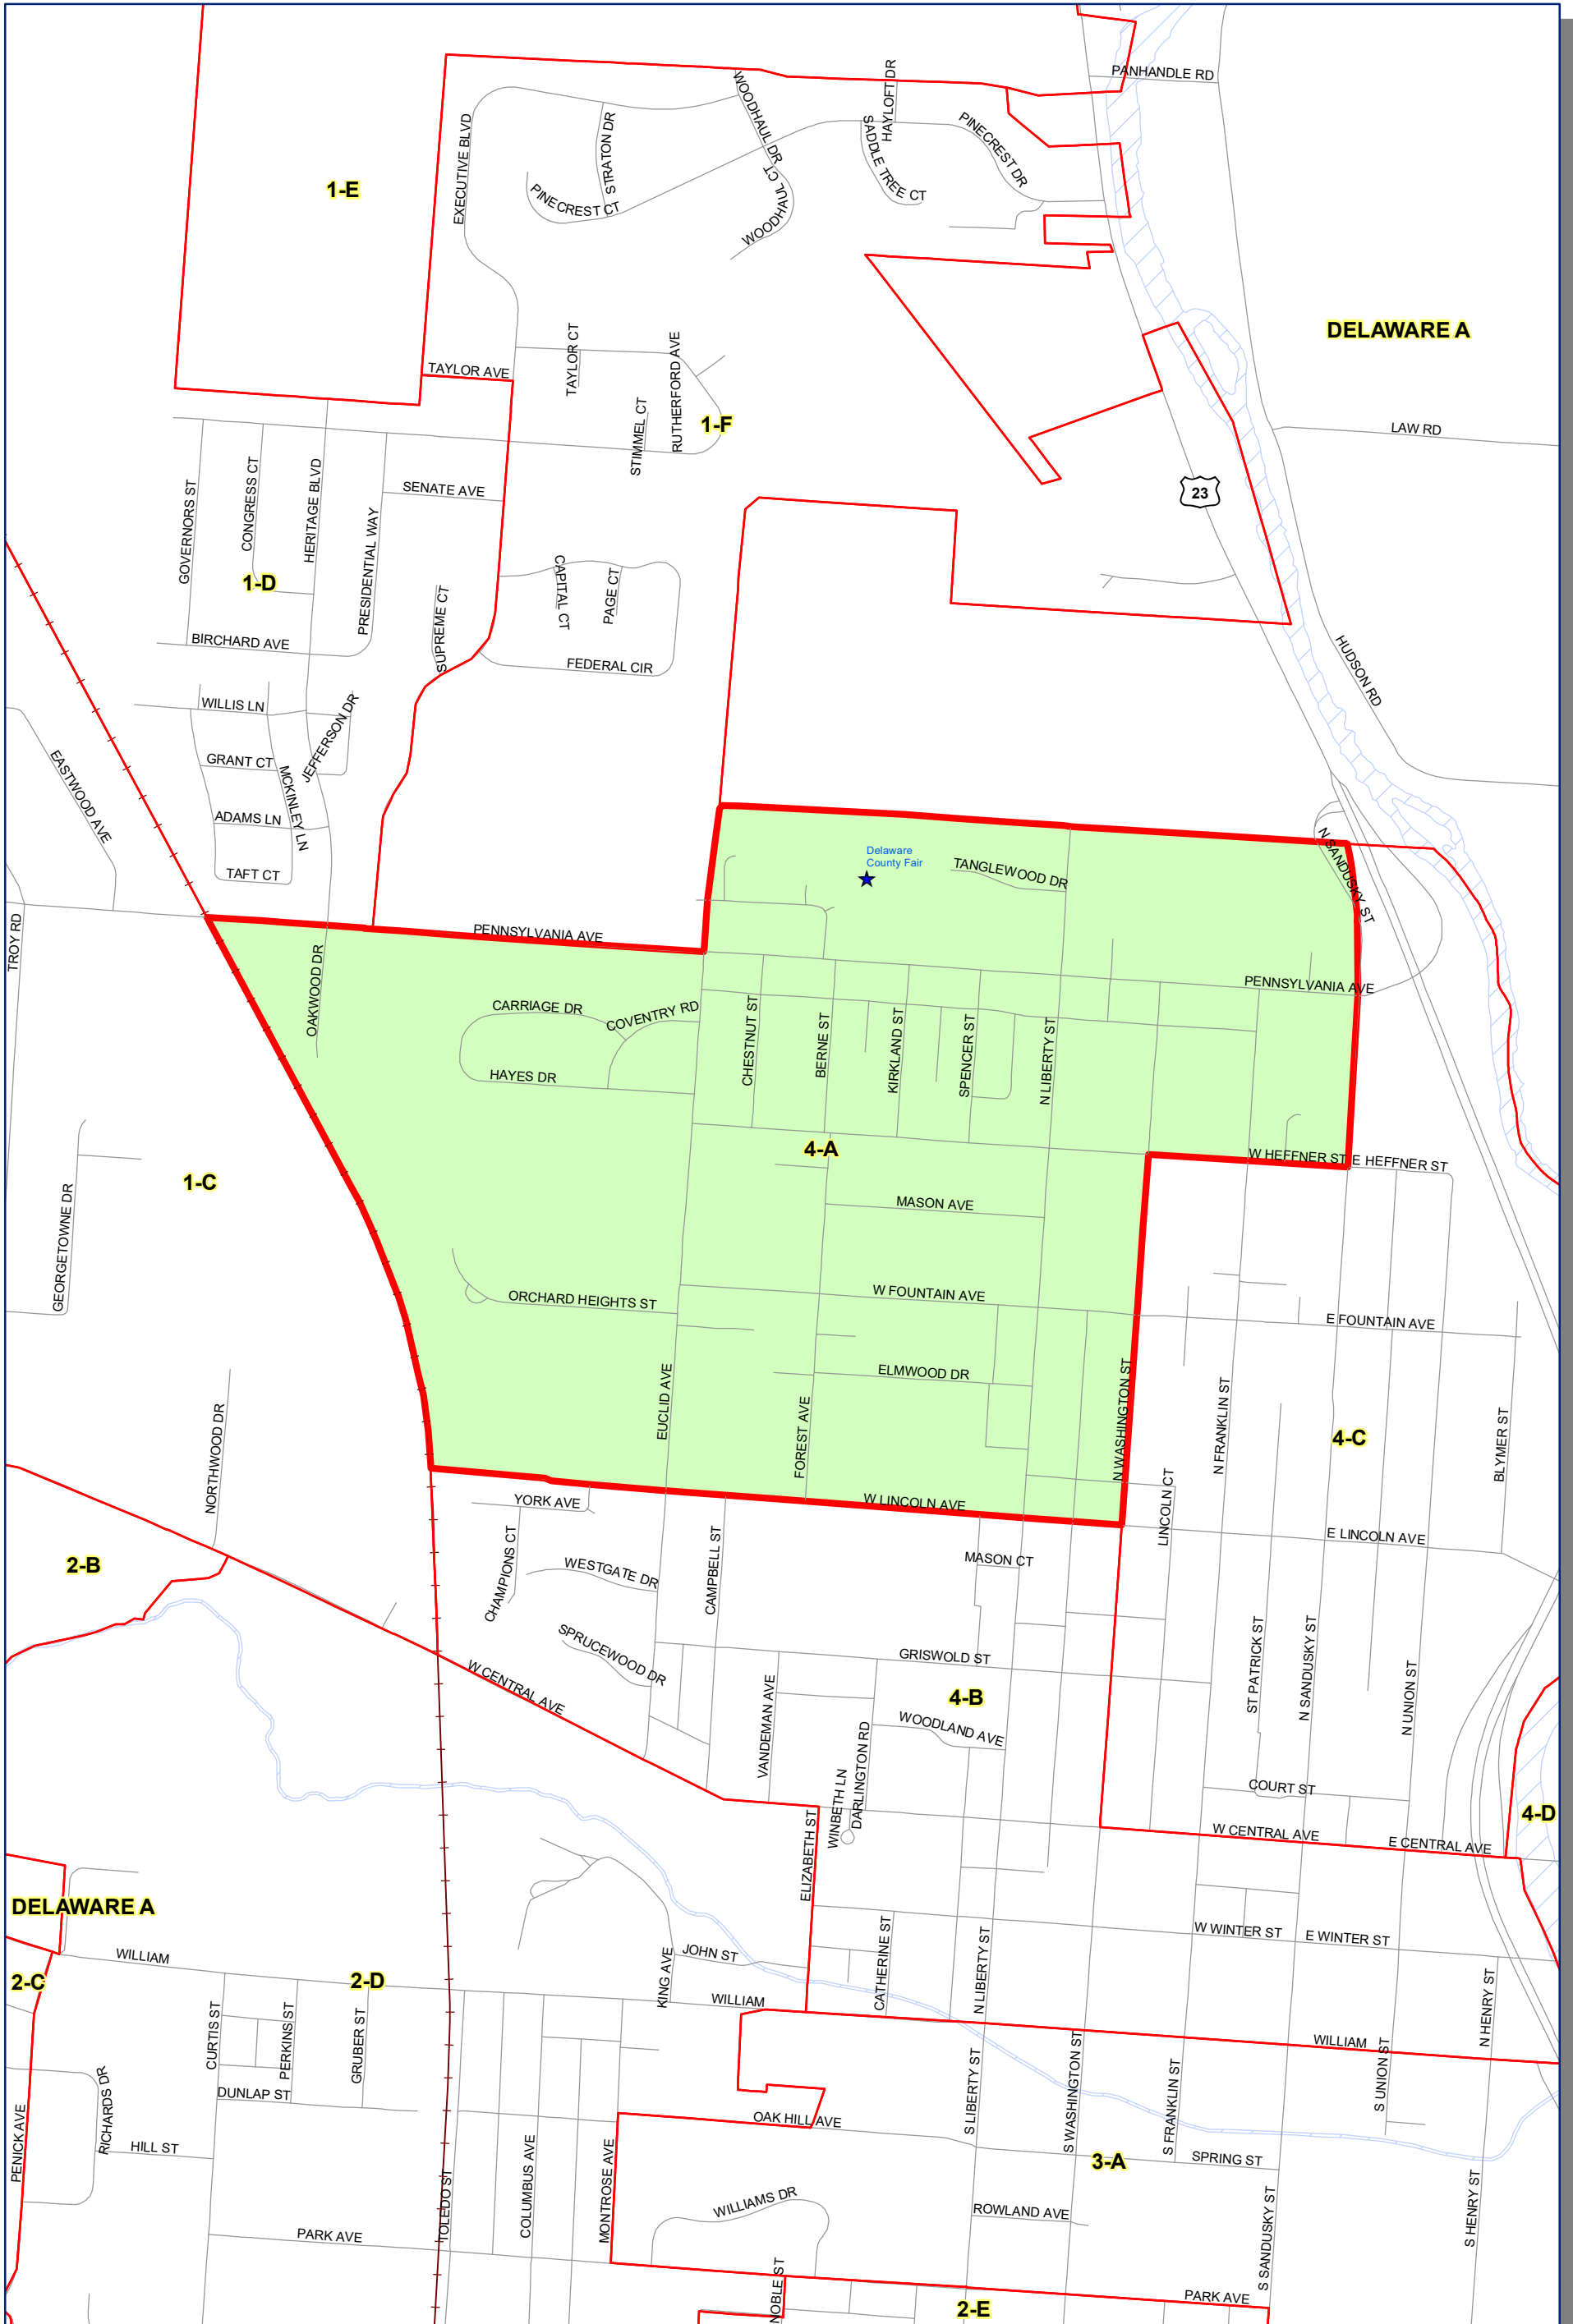

Polling Place:
DELAWARE COUNTY FAIR
236 PENNSYLVANIA AVE

The Precinct and Polling Places information has been provided by Delaware County Board of Elections and is updated as of September 2022. Please contact the Board of Elections at 740-833-2080 for the latest updates.

Prepared by: Delaware County Auditor's GIS Office
September 2022